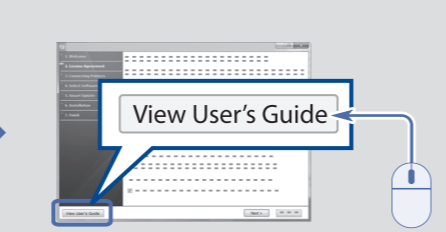

3 Connecting Cable

1 Power On

4 Installing Software

USB

Wired Network

Wireless Network

Wireless Network Quick Guide

Windows

1 Insert

2 Click

3 Connect

Windows 8

Mac

UNIX® / Linux / No CD-ROM Drive

Download

<http://www.samsung.com>

Samsung Mobile Print

Android

iOS

5 Viewing the User's Guide

Nur Deutschland/Germany only

- Weitere Informationen über die Kennzeichnung mit dem Blauen Engel finden Sie auf der Website von Samsung.
  - Wenn Sie überprüfen wollen, ob Ihr Modell mit dem Blauen Engel zertifiziert ist, suchen Sie nach Ihrem Modell auf der Website von Samsung. Hier können Sie das Zertifikat des Blauen Engels und Informationen über dieses Umweltzeichen herunterladen.
- You can find more information about the Blue Angel label on the Samsung website.
  - If you would like to verify that your model has received the Blue Angel certification, search for your model on the Samsung website. You can download the Blue Angel certificate and information about the label here.

Be sure to read the safety guidelines in the User's Guide on the supplied CD-ROM before using this product.