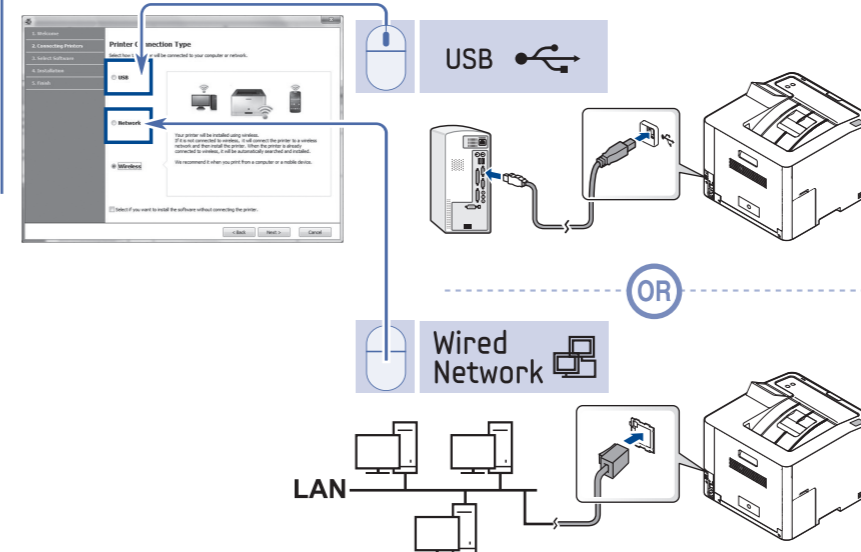

3 Connecting Cable

1 Power On

4 Installing Software

USB

Wired Network

Wireless Network

Wireless Network Quick Guide

Windows

1 Insert

2 Click

3 Connect

Windows 8

Mac

UNIX® / Linux / No CD-ROM Drive

Download

<http://www.samsung.com>

Samsung Mobile Print

Android

iOS

5 Viewing the User's Guide

Nur Deutschland/Germany only

- Weitere Informationen über die Kennzeichnung mit dem Blauen Engel finden Sie auf der Website von Samsung.
  - Wenn Sie überprüfen wollen, ob Ihr Modell mit dem Blauen Engel zertifiziert ist, suchen Sie nach Ihrem Modell auf der Website von Samsung. Hier können Sie das Zertifikat des Blauen Engels und Informationen über dieses Umweltzeichen herunterladen.
- You can find more information about the Blue Angel label on the Samsung website.
  - If you would like to verify that your model has received the Blue Angel certification, search for your model on the Samsung website. You can download the Blue Angel certificate and information about the label here.

Be sure to read the safety guidelines in the User's Guide on the supplied CD-ROM before using this product.