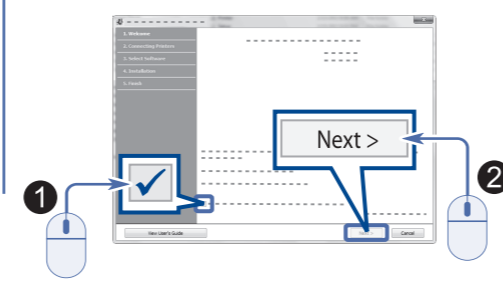

1 Insert

2 Click