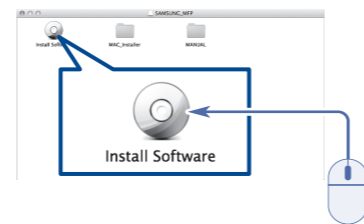

Mac

1 Insert

2 Click

UNIX® Linux No CD-ROM Drive

Download

<http://www.samsung.com/printersetup>