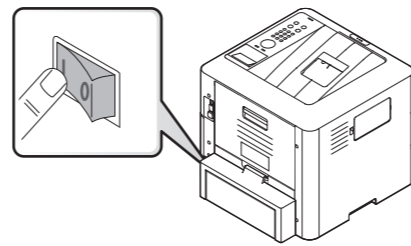

3 Connecting Cable

1 Connect

2 Power On

4 Installing Software

Windows

1 Insert

2 Click

3 Connect

Mac

1 Insert

2 Click

UNIX® Linux No CD-ROM Drive

Download

<http://www.samsung.com/printersetup>

5 Viewing the User Guide in the CD-ROM

Nur Deutschland/Germany only

- Weitere Informationen über die Kennzeichnung mit dem Blauen Engel finden Sie auf der Website von Samsung.
- Wenn Sie überprüfen wollen, ob Ihr Modell mit dem Blauen Engel zertifiziert ist, suchen Sie nach Ihrem Modell auf der Website von Samsung. Hier können Sie das Zertifikat des Blauen Engels und Informationen über dieses Umweltzeichen herunterladen.
- You can find more information about the Blue Angel label on the Samsung website.
- If you would like to verify that your model has received the Blue Angel certification, search for your model on the Samsung website. You can download the Blue Angel certificate and information about the label here.

Be sure to read the safety guidelines in the User Guide.

DE Lesen Sie unbedingt die Sicherheitshinweise im Benutzerhandbuch.

FR Veuillez à bien lire les directives de sécurité du guide de l'utilisateur

IT Assicurarsi di leggere le indicazioni sulla sicurezza nelle linee guida contenute nella Guida dell'utente.

ES Asegúrese de leer las instrucciones de seguridad del manual de usuario.

LV Noteikti izlasiet Lietotāja rokasgrāmatā iekļautās drošības vadlīnijas.

CN 请务必阅读用户指南中的安全说明。

TW 務必閱讀使用者指南中的安全指導說明。

BG Уверете се, че сте прочели инструкциите за безопасност в Ръководството на потребителя.

PT Certifique-se de que lê as directrizes de segurança no Manual de Utilizador.

NL Certifie-se Zorg dat u de veiligheidsrichtlijnen in de gebruikershandleiding leest.

SE Se till att läsa säkerhetsföreskrifterna i bruksanvisningen.