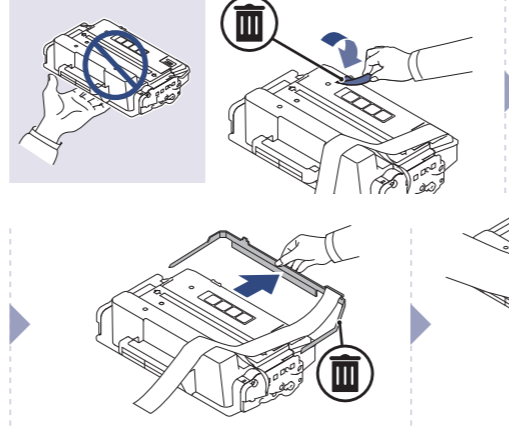

- RU Краткое руководство по установке
- KZ Жедел орнату жөніндегі нұсқау

Detach

* The location of the tape differs depending on the model and is subject to change without notice.

1 Installing the Toner Cartridge

1 Open

2 Remove

* The illustration may differ from your machine depending on your model.

3 Remove

4 Remove

4 Remove

5 Shake

5 Shake