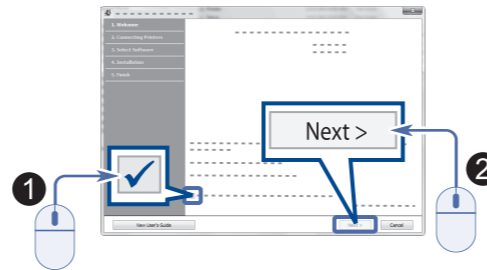

4 Installing Software

Windows

1 Insert

2 Click