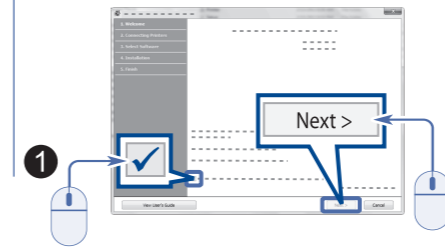

4 Close / Fermez / Cerrar

3 Connecting Cable

Connecting Fax Line (fax user only)

1 Power On / Marche / Encendido

Wait a few seconds for the machine to warm up.

FR Attendez quelques secondes que la machine se réchauffe.

ES Espere hasta que la impresora se caliente.

4 Initial Settings

5 Installing Software

USB

Wired Network

Windows

1 Insert / Insérez / Insertar

2 Click/Cliquez/Clic

3 Connect / Branchez / Conectar

Samsung Mobile Print

Android

iOS

Windows 8

Mac

UNIX®/Linux/
No CD-ROM
Drive

Download