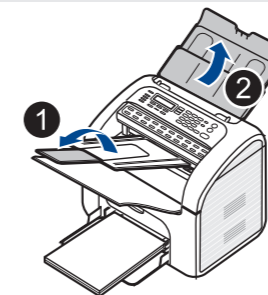

Letter
Domtar firstchoice multiuse
#85761 24lb/90g, 98 brightness
Xerox Business Multipurpose
4200 or 20lb, 92 brightness

A4
Xerox Premier or 80g/m²,
92 brightness

4 Open / Ouvrez / Abrir

5 Remove / Retirez / Quitar

6 Unfold / Déplier/ Desplegar

7 Unfold / Déplier/ Desplegar

3 Connecting Cable

Connecting Fax Line (fax user only)

1 Power On / Marche / Encendido

4 Installing Software

SF-76xP Series only

For details about how to install software, refer to the User's Guide.