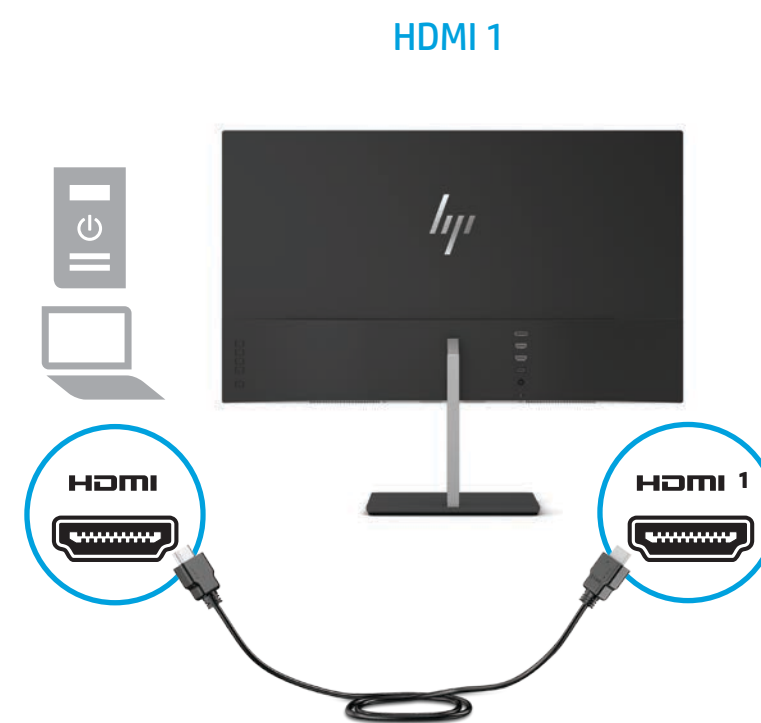

Quick Setup

Optimum Resolution:
3840 x 2160 @ 60 Hz

1

2

OR

OR

HDMI 1: 3840 x 2160 @ 60Hz
HDMI 2: 3840 x 2160 @ 30Hz

3