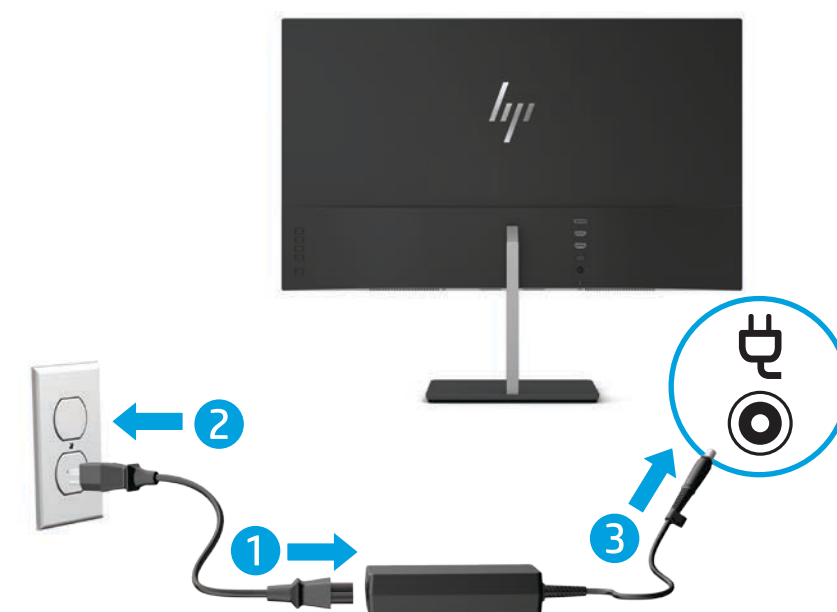

Quick Setup

Optimum Resolution:
3840 x 2160 @ 60 Hz

1

2

OR

OR

HDMI 1: 3840 x 2160 @ 60Hz
HDMI 2: 3840 x 2160 @ 30Hz

3

USB Type-C

4

5

<http://www.hp.com/support>