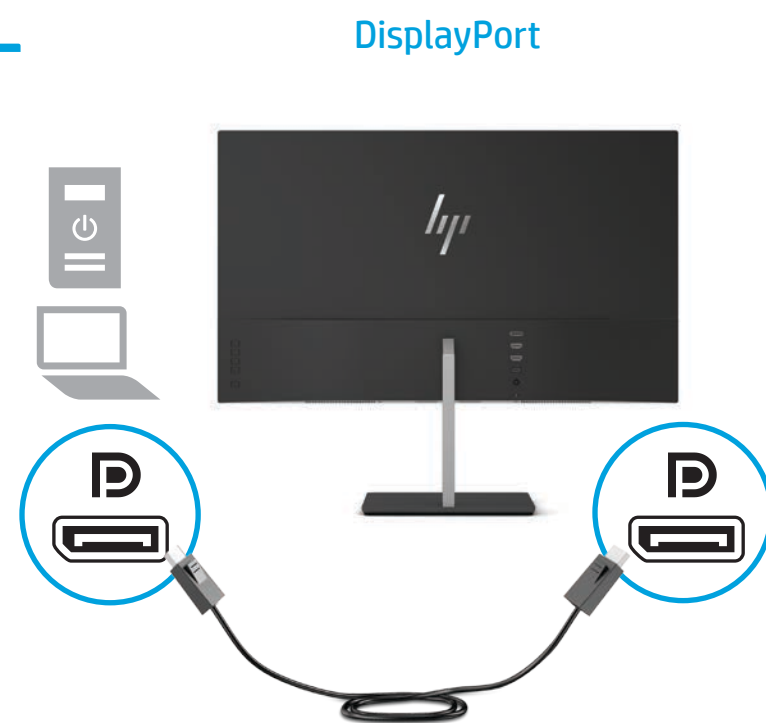

Quick Setup

Optimum Resolution:
3840 x 2160 @ 60 Hz

1

2

OR

OR

HDMI 1: 3840 x 2160 @ 60Hz
HDMI 2: 3840 x 2160 @ 30Hz

3