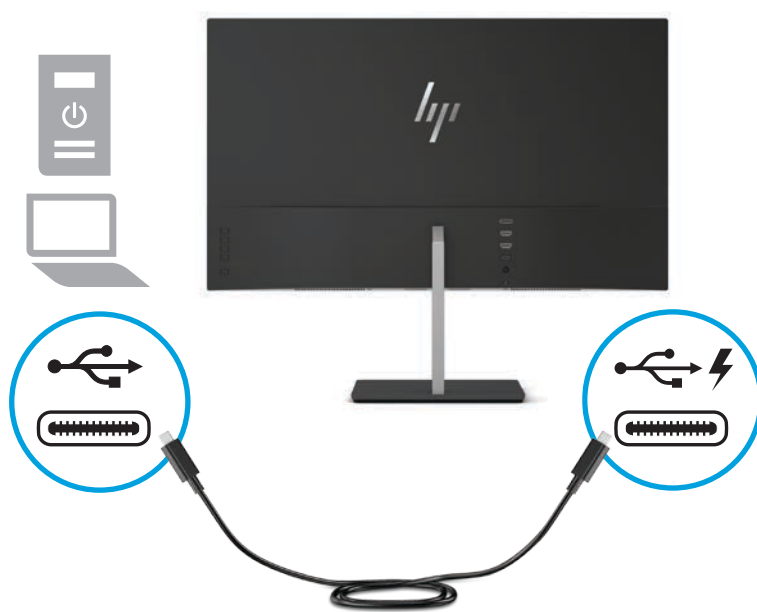

Quick Setup

Optimum Resolution:
3840 x 2160 @ 60 Hz

1

2

OR

OR

HDMI 1: 3840 x 2160 @ 60Hz
HDMI 2: 3840 x 2160 @ 30Hz

3

USB Type-C

4

5

<http://www.hp.com/support>