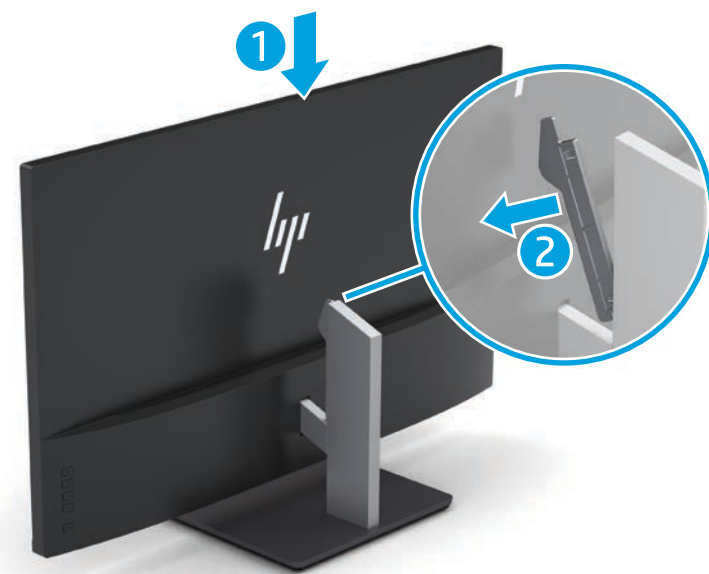

Quick Setup

Optimum Resolution:
3840 x 2160 @ 60 Hz

1

2

OR

OR

HDMI 1: 3840 x 2160 @ 60Hz
HDMI 2: 3840 x 2160 @ 30Hz

3