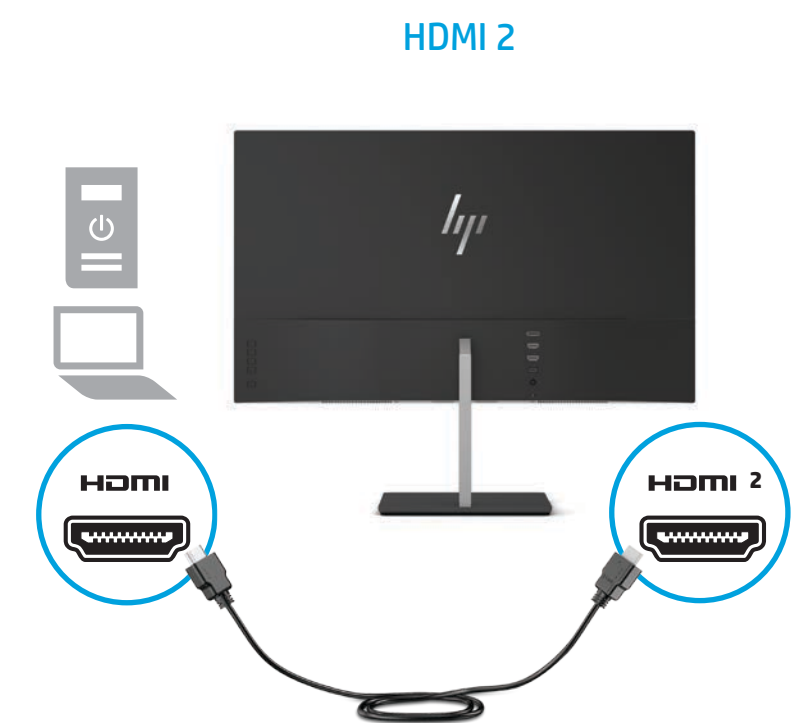

Quick Setup

Optimum Resolution:
3840 x 2160 @ 60 Hz

1

2

OR

OR

HDMI 1: 3840 x 2160 @ 60Hz
HDMI 2: 3840 x 2160 @ 30Hz

3