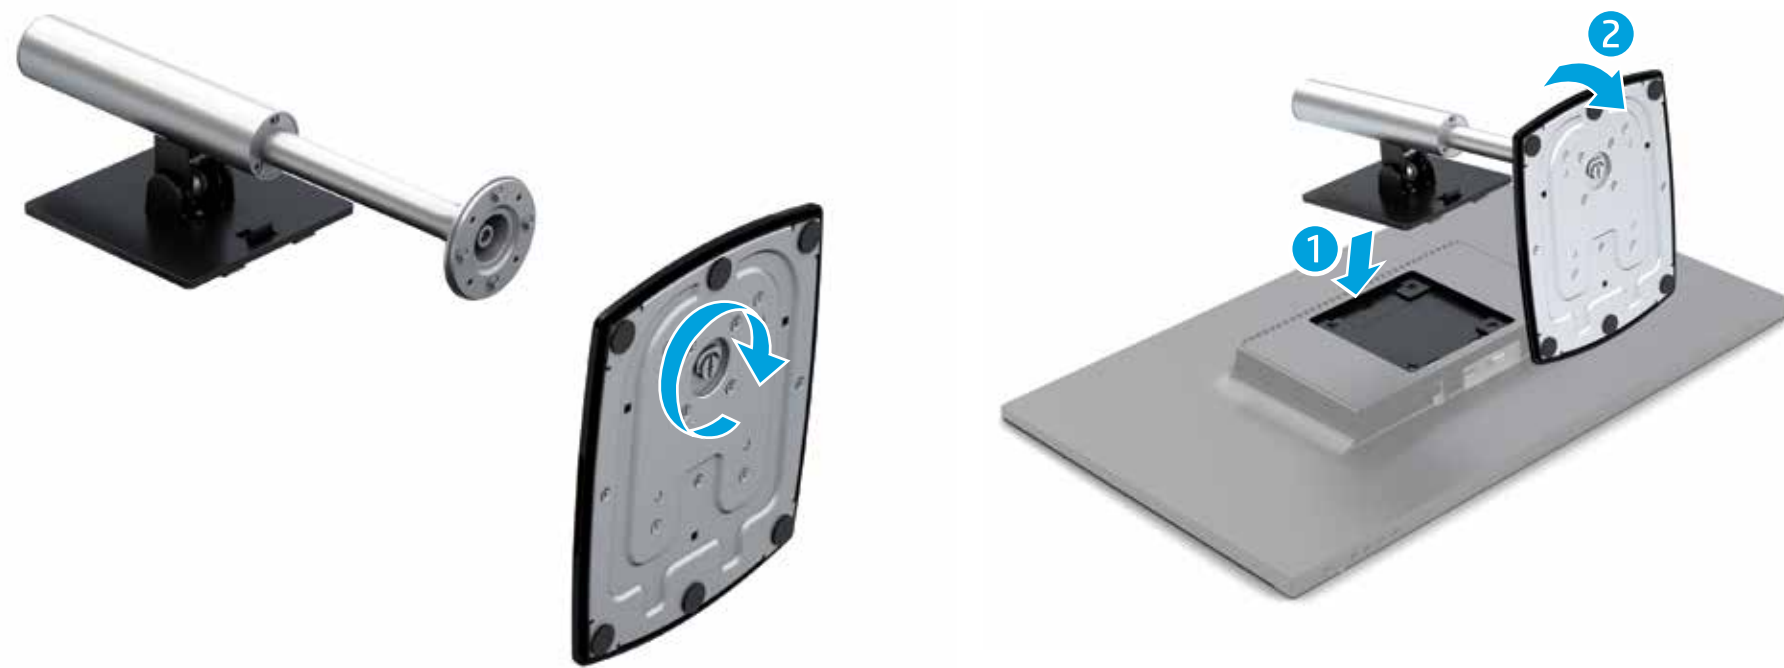

Quick Setup

Optimum Resolution:

1920 x 1080 @ 60 Hz

1

2

3 

4

 <http://www.hp.com/support>