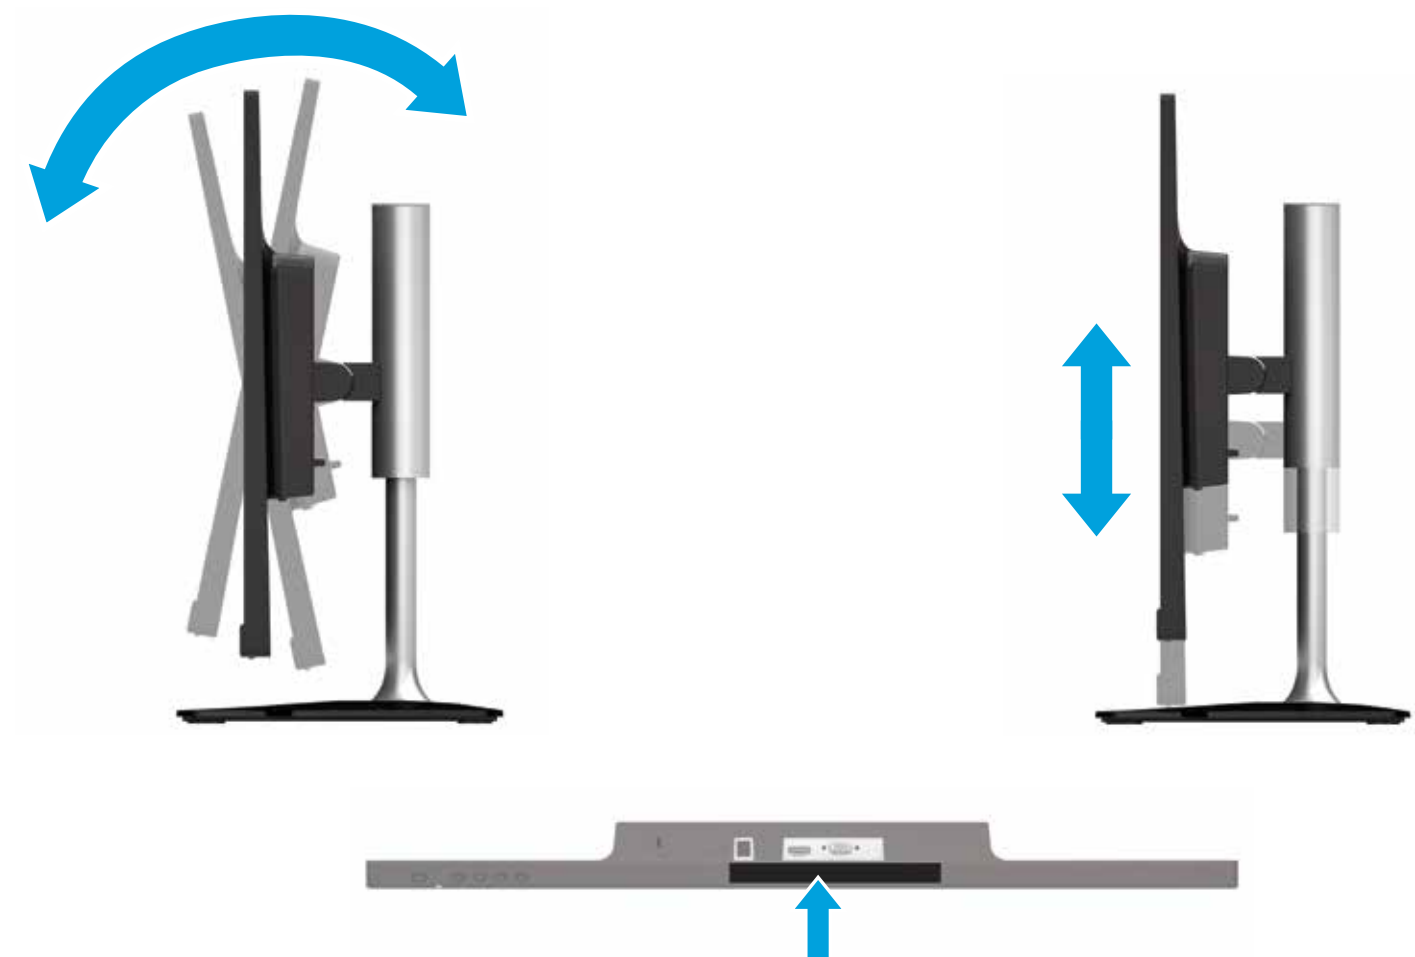

Quick Setup

Optimum Resolution:

1920 x 1080 @ 60 Hz

1

2

3 

4

 <http://www.hp.com/support>