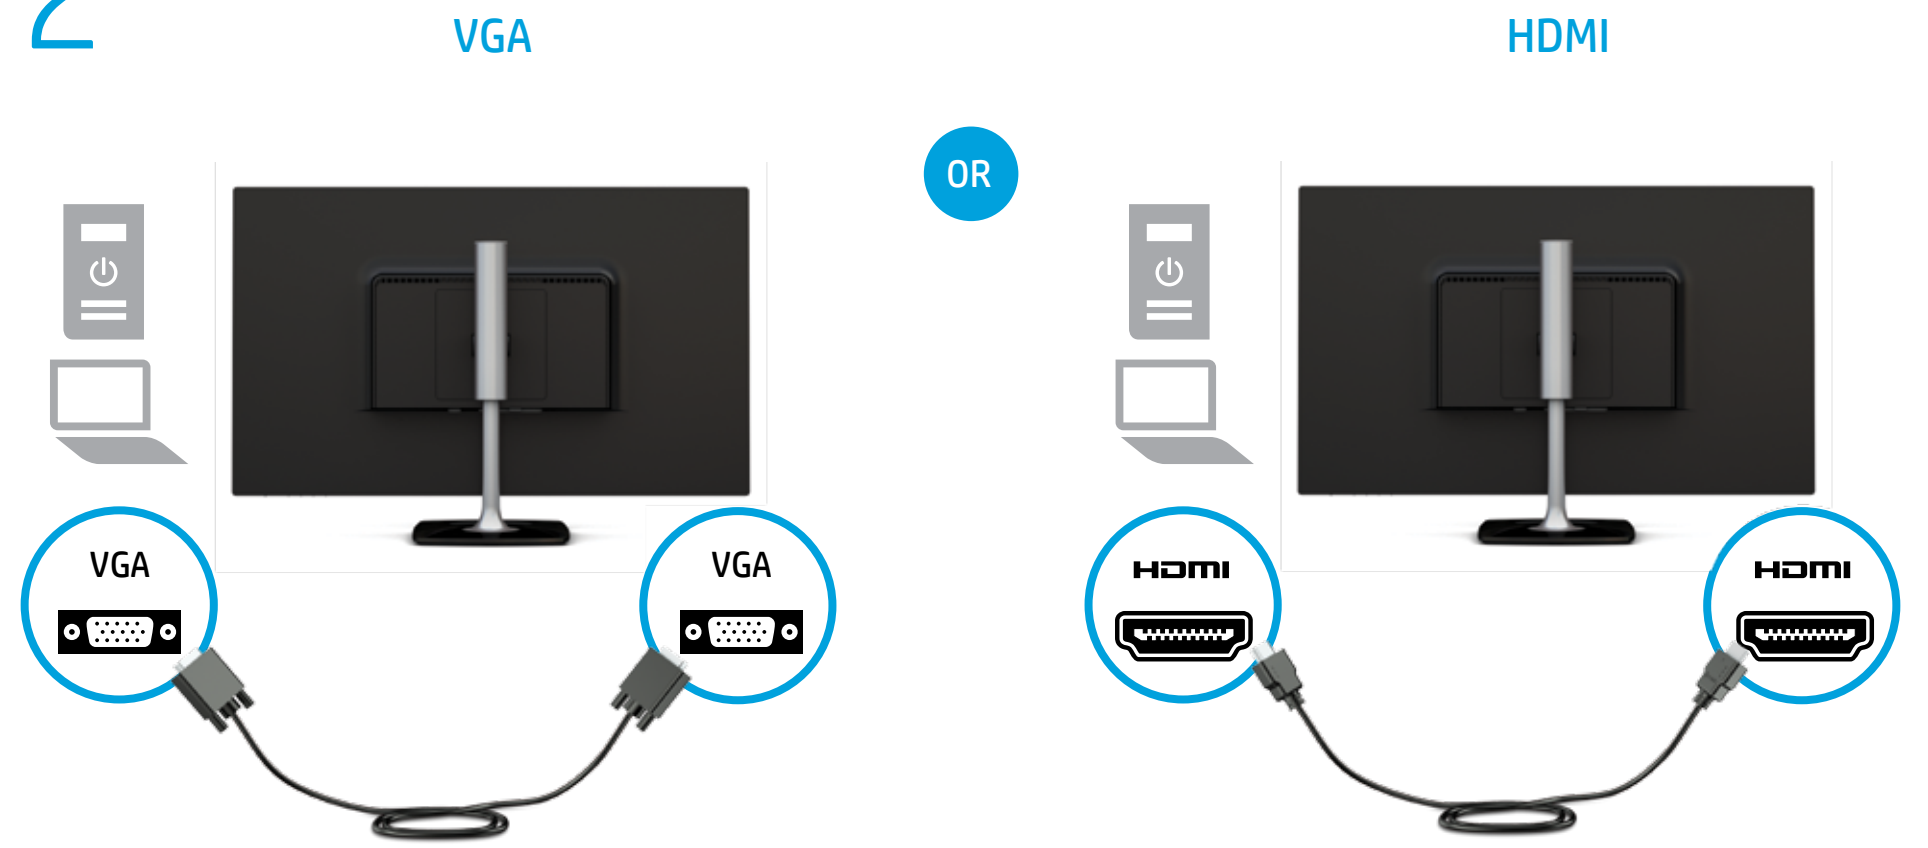

Quick Setup

Optimum Resolution:

1920 x 1080 @ 60 Hz

1

2

3 

4

 <http://www.hp.com/support>