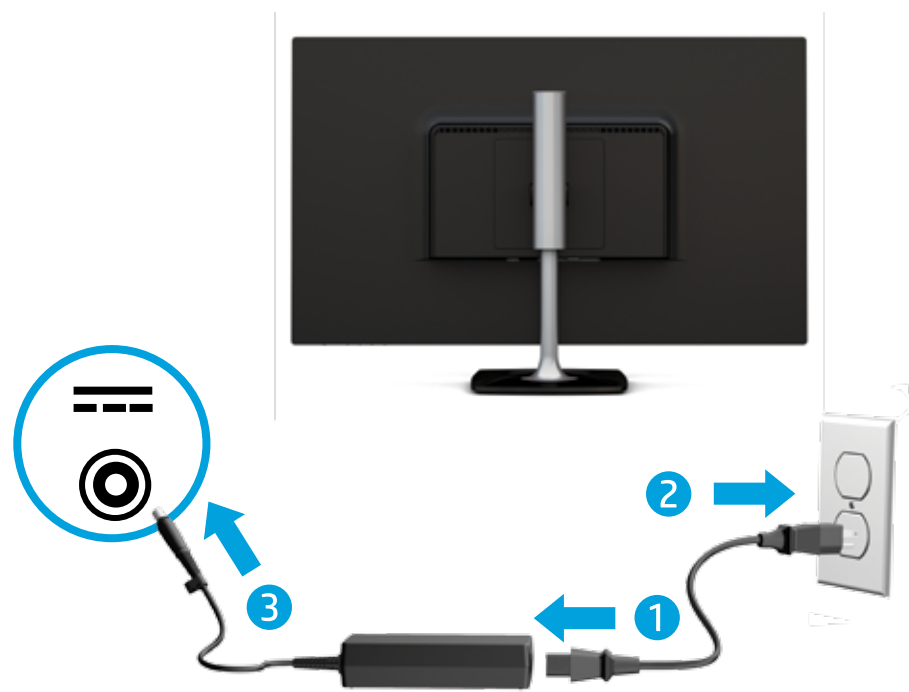

Quick Setup

Optimum Resolution:

1920 x 1080 @ 60 Hz

1

2

3 

4

 <http://www.hp.com/support>