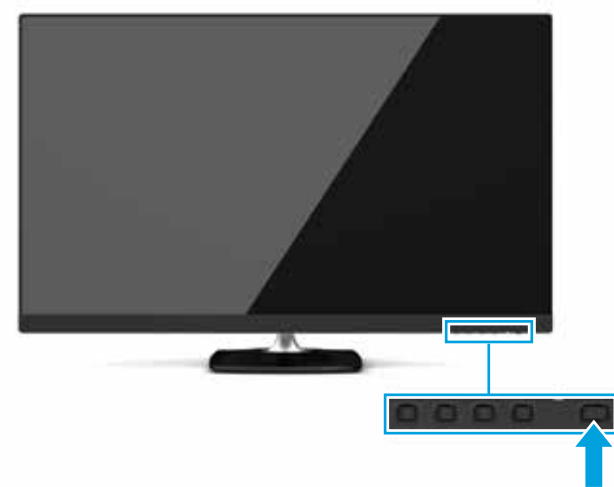

Quick Setup

Optimum Resolution:

1920 x 1080 @ 60 Hz

1

2

3 

4

 <http://www.hp.com/support>