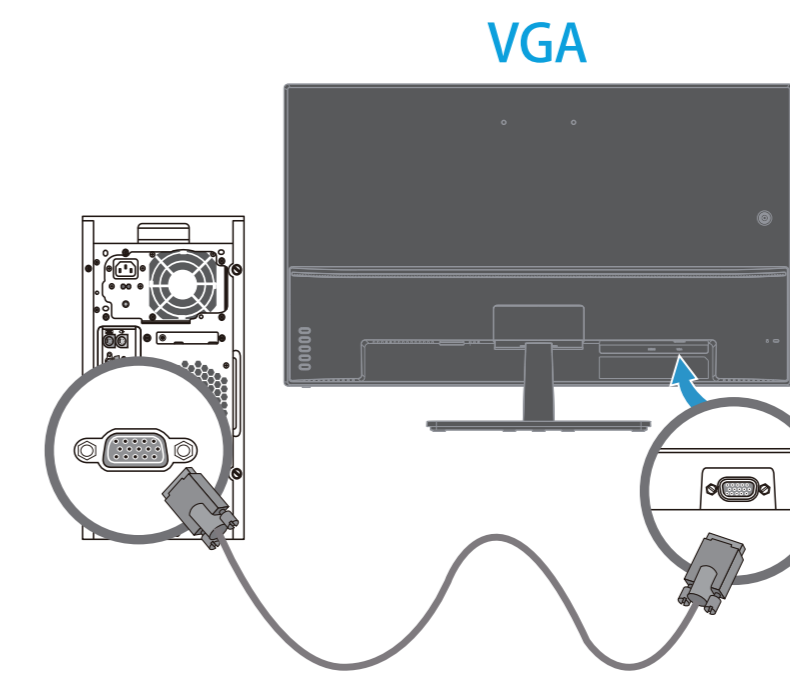

Quick Setup

Optimum Resolution : 1920 x 1080@60 Hz

1

2

OR

3 ㉔

4 ㉔

<http://www.hp.com/support>

L00416-B21

Q416785169072A