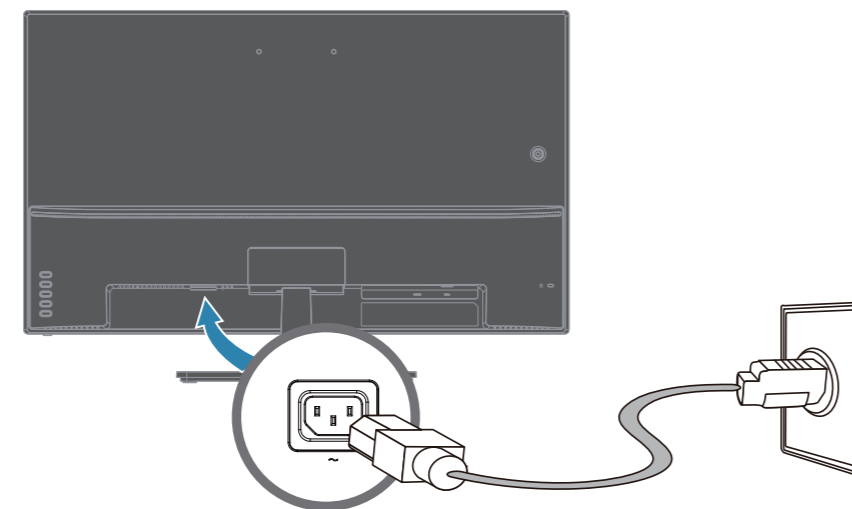

Quick Setup

Optimum Resolution : 1920 x 1080@60 Hz

1

2

OR

3 ㉔

4 ㉔

<http://www.hp.com/support>

L00416-B21

Q416785169072A