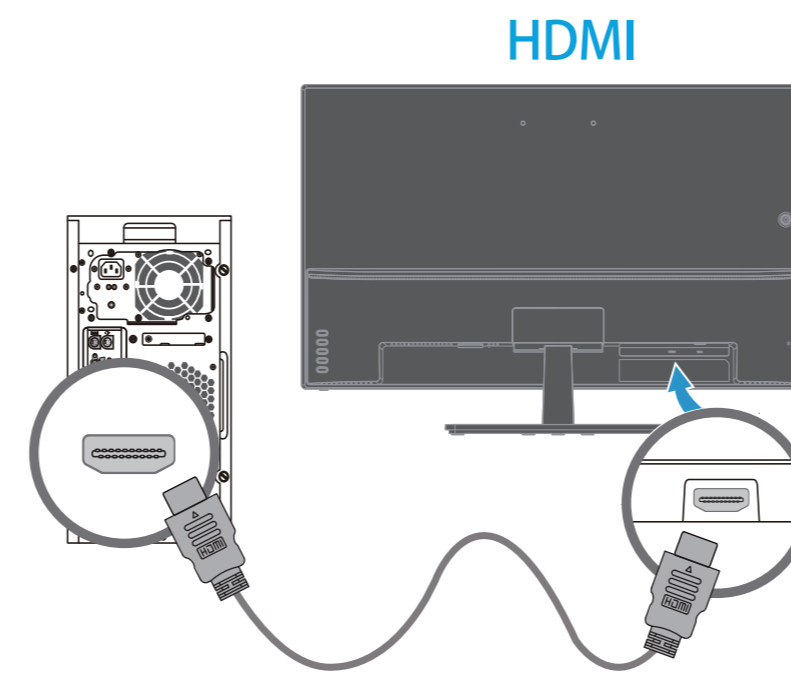

Quick Setup

Optimum Resolution : 1920 x 1080@60 Hz

1

2

OR

3 ㉔

4 ㉔

<http://www.hp.com/support>

L00416-B21

Q416785169072A