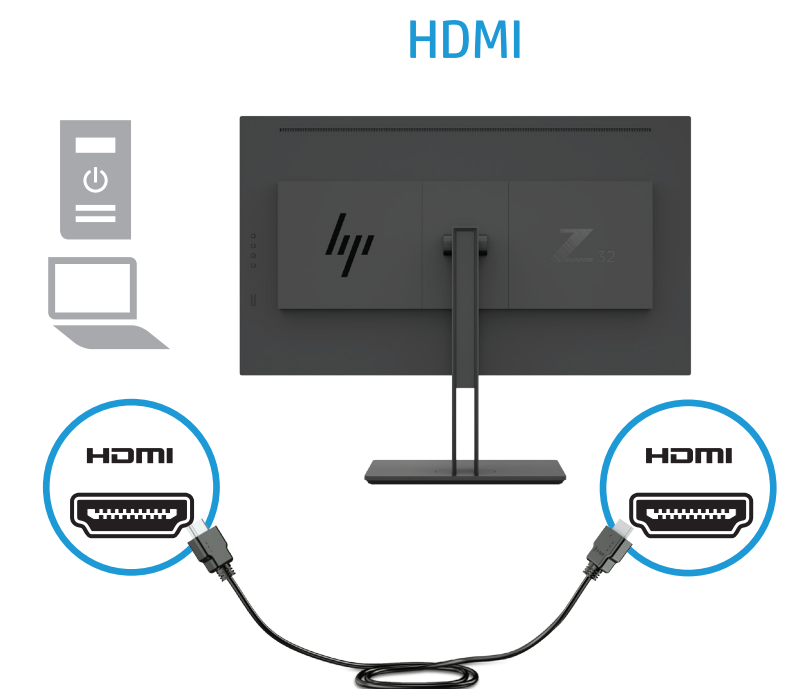

# Quick Setup

Optimum Resolution:

3840 x 2160 UHD @ 60 Hz

1

2

OR

OR

3