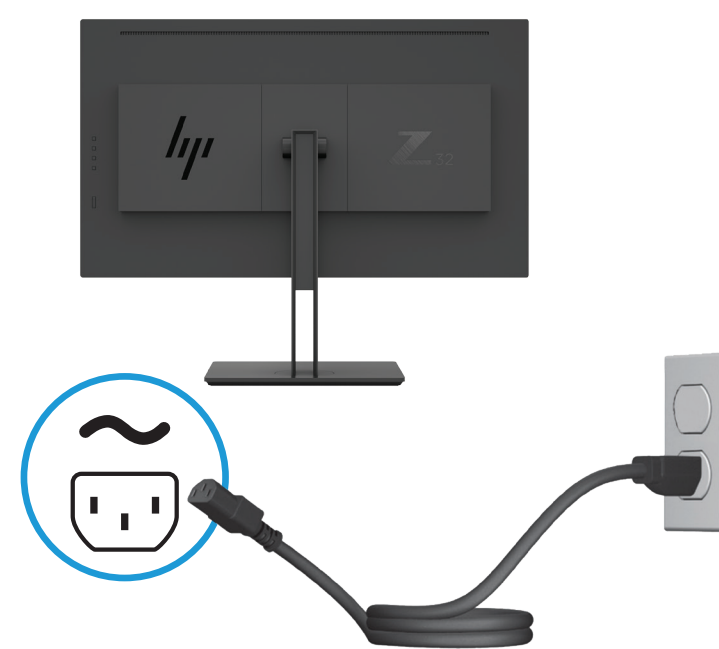

Quick Setup

Optimum Resolution:

3840 x 2160 UHD @ 60 Hz

1

2

OR

OR

3

USB

4

5

www.hp.com/support