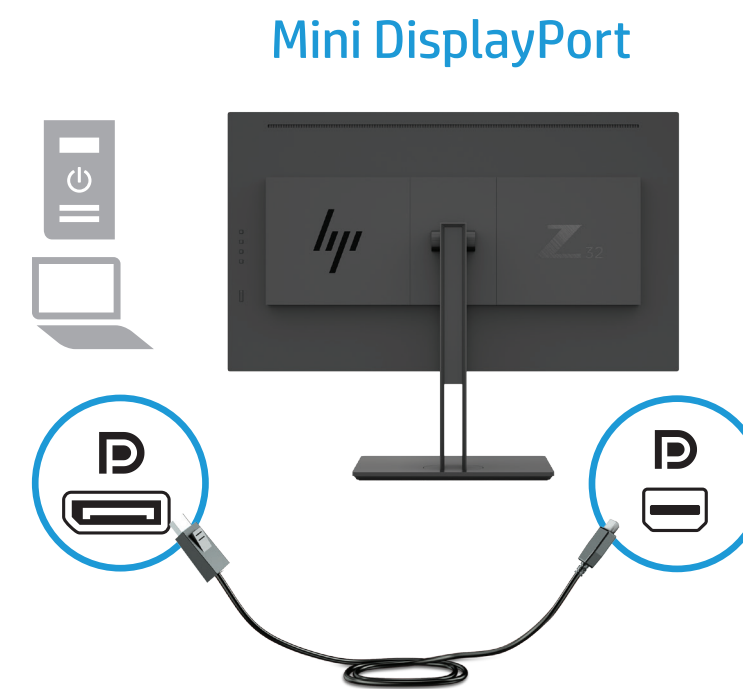

# Quick Setup

Optimum Resolution:

3840 x 2160 UHD @ 60 Hz

1

2

OR

OR

3