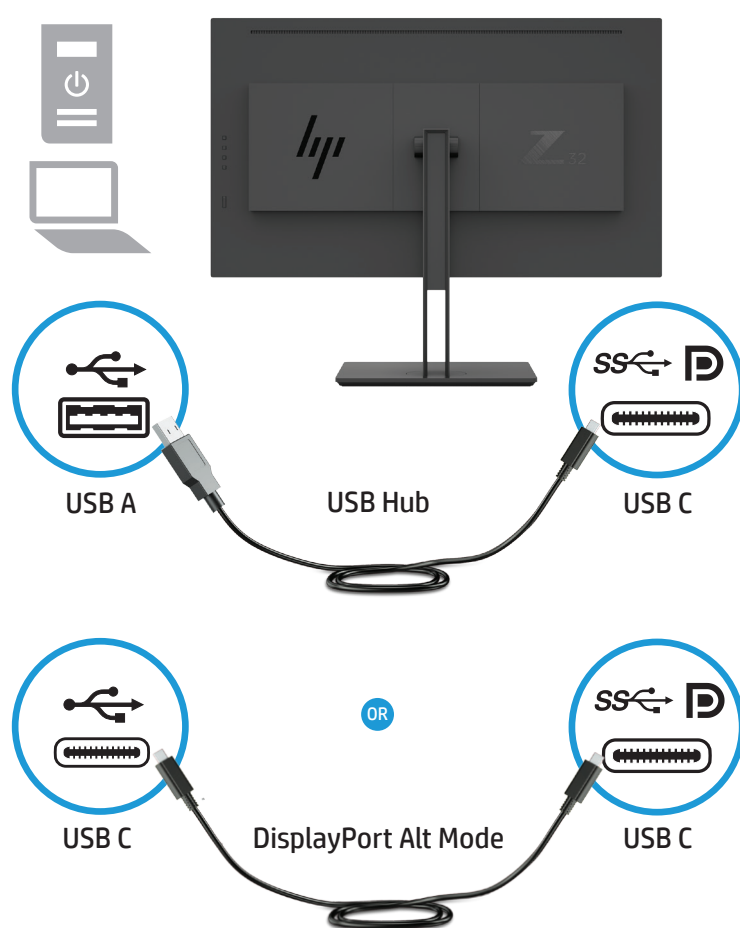

Quick Setup

Optimum Resolution:

3840 x 2160 UHD @ 60 Hz

1

2

OR

OR

3

USB

4

5

www.hp.com/support