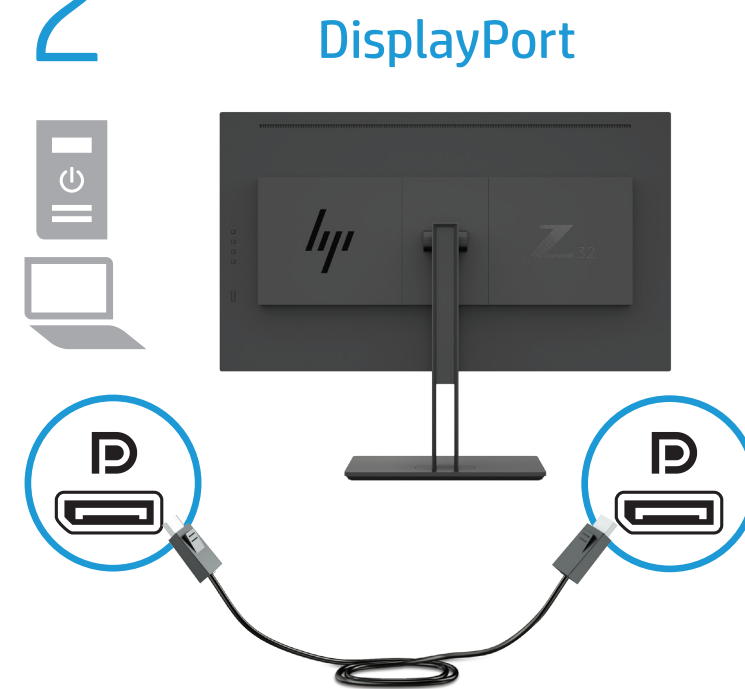

# Quick Setup

Optimum Resolution:

3840 x 2160 UHD @ 60 Hz

1

2

OR

OR

3