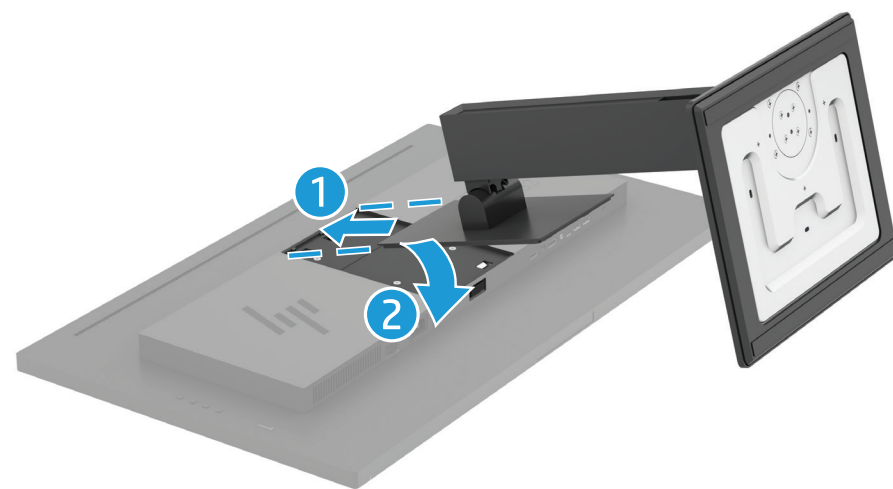

# Quick Setup

Optimum Resolution:

3840 x 2160 UHD @ 60 Hz

1

2

OR

OR

3