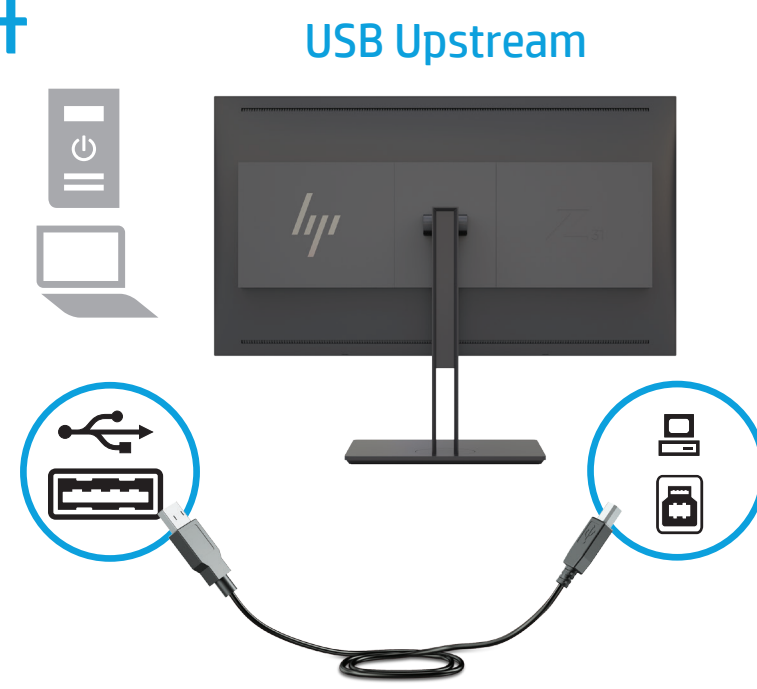

# Quick Setup

Optimum Resolution:  
4096x2160 @ 60Hz

1

2

3

OR

OR

4