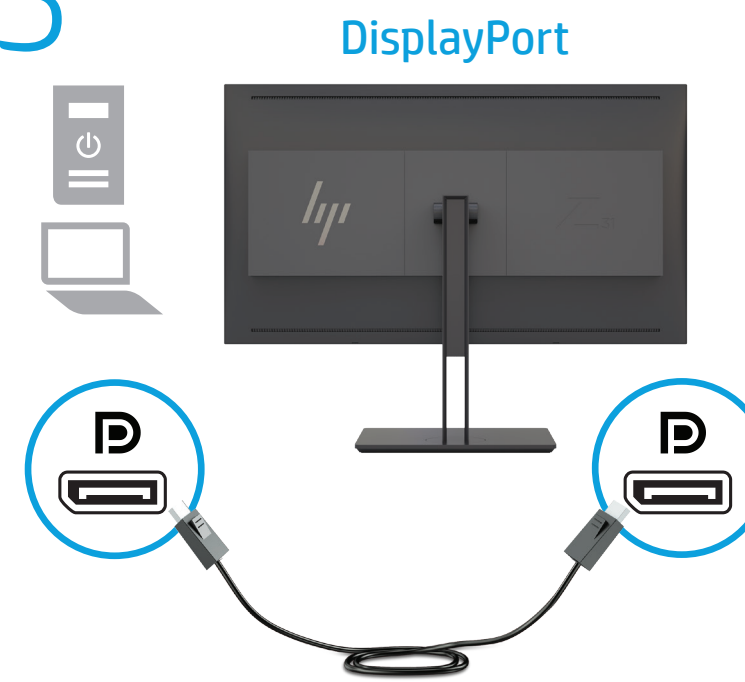

# Quick Setup

Optimum Resolution:  
4096x2160 @ 60Hz

1

2

3

OR

OR

4