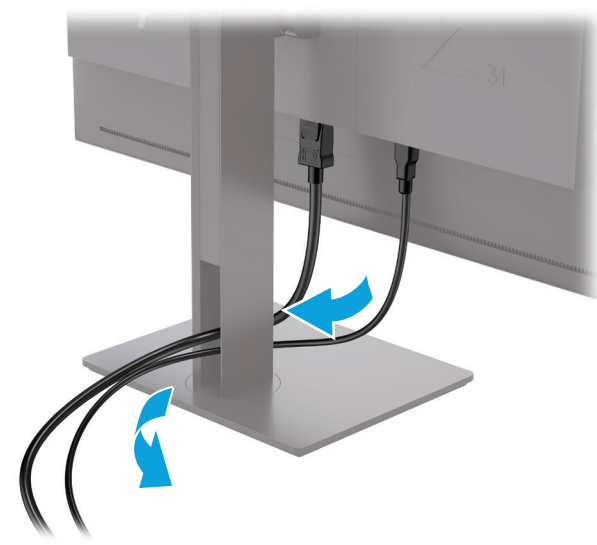

# Quick Setup

Optimum Resolution:  
4096x2160 @ 60Hz

1

2

3

OR

OR

4