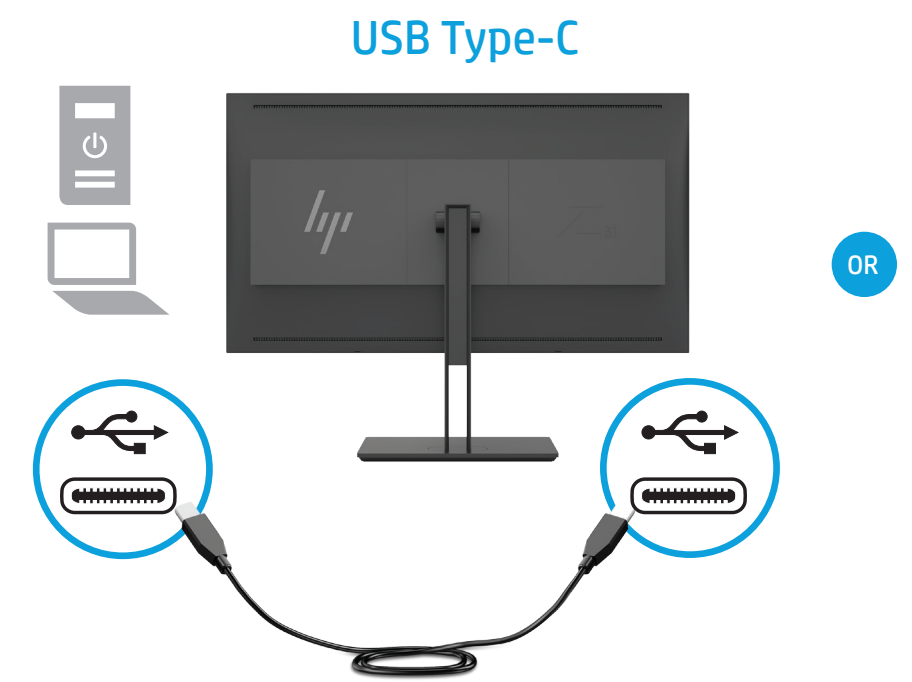

# Quick Setup

Optimum Resolution:  
4096x2160 @ 60Hz

1

2

3

OR

OR

4