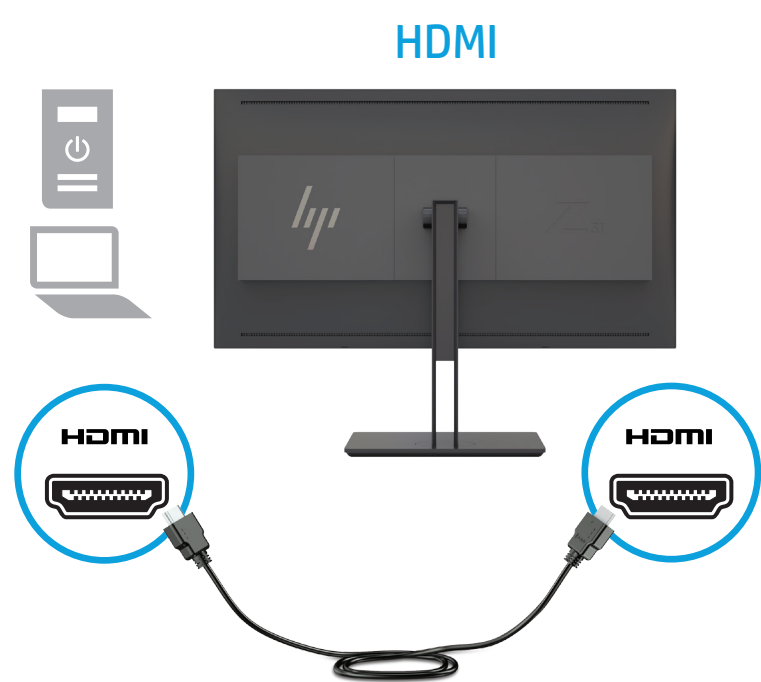

# Quick Setup

Optimum Resolution:  
4096x2160 @ 60Hz

1

2

3

OR

OR

4