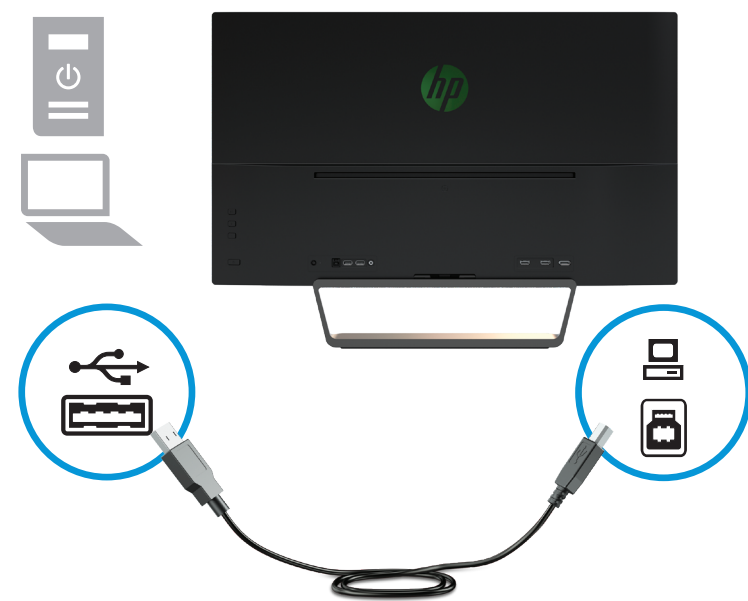

# Quick Setup

Optimum Resolution:

2560 x 1440 @ 60 Hz

1

2

OR

3

USB