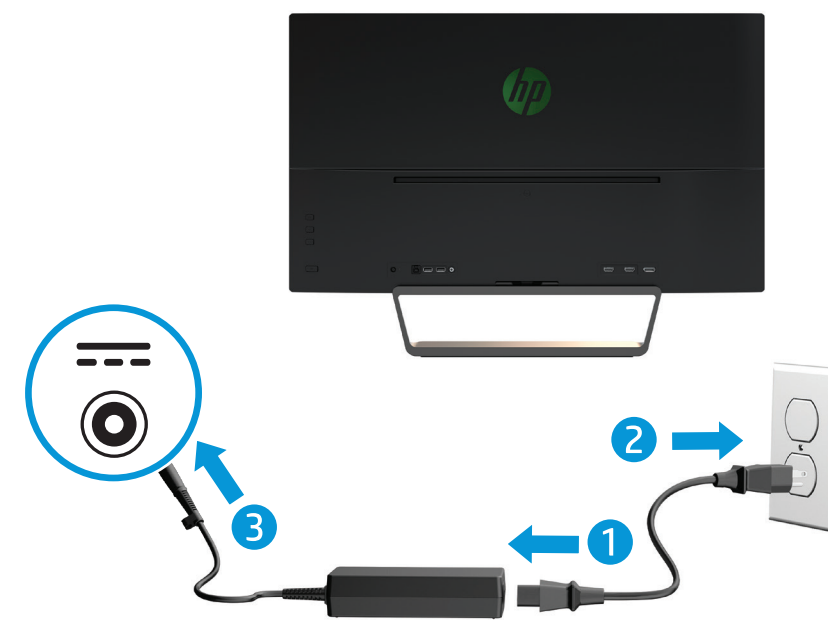

Quick Setup

Optimum Resolution:

2560 x 1440 @ 60 Hz

1

2

OR

3

USB

4

5

www.hp.com/support

L23156-B21

© Copyright 2018 HP Development Company, L.P.

The information contained herein is subject to change without notice. HP shall not be liable for technical or editorial errors or omissions contained herein.

First Edition: April 2018

Printed in XXX