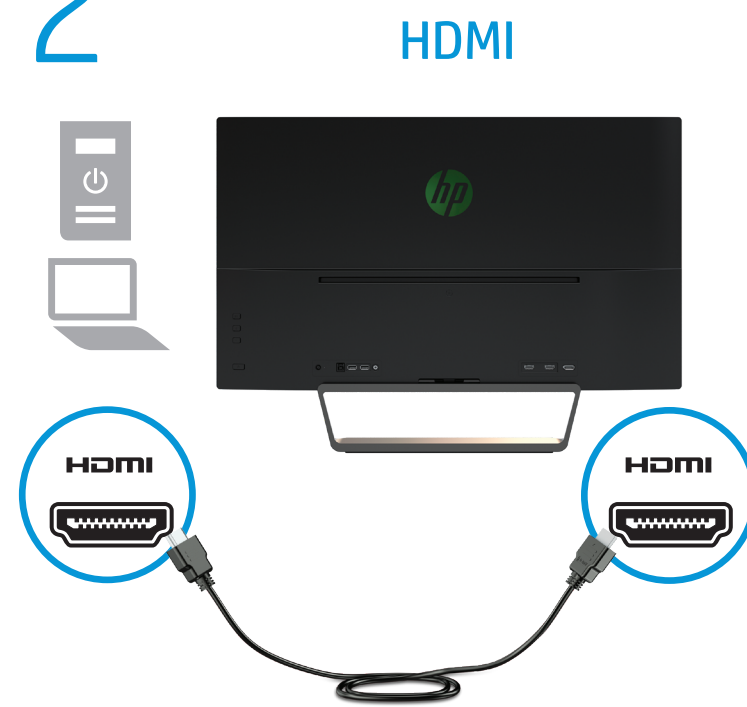

# Quick Setup

Optimum Resolution:

2560 x 1440 @ 60 Hz

1

2

OR

3

USB