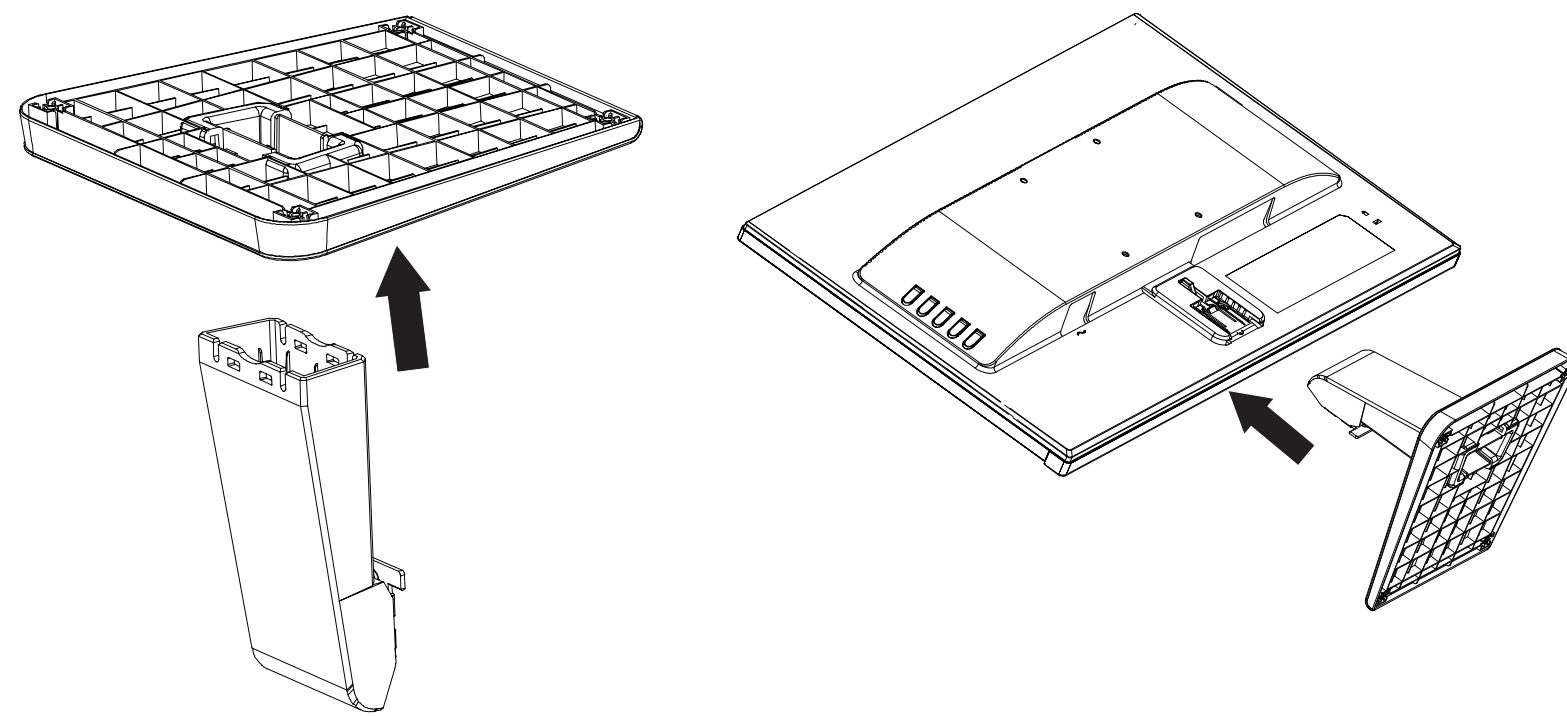

Quick Setup

Optimum Resolution:

1920 x 1080 @ 60 Hz

1

2

VGA

HDMI

OR