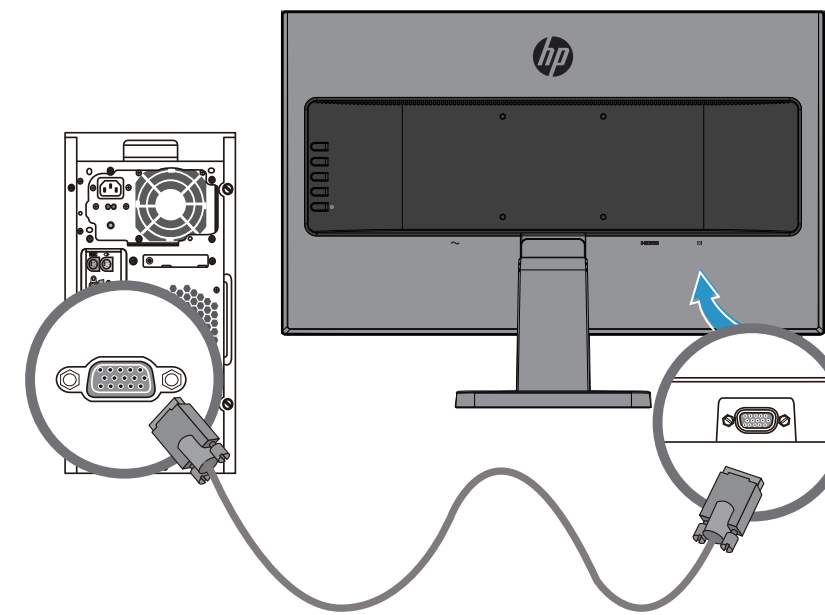

Quick Setup

Optimum Resolution:

1920 x 1080 @ 60 Hz

1

2

VGA

HDMI

OR