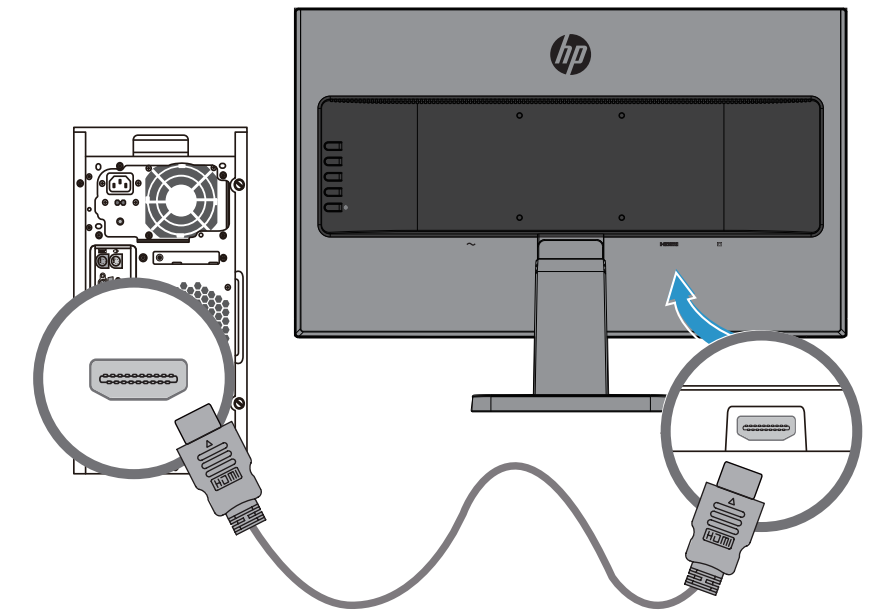

Quick Setup

Optimum Resolution:

1920 x 1080 @ 60 Hz

1

2

VGA

HDMI

OR