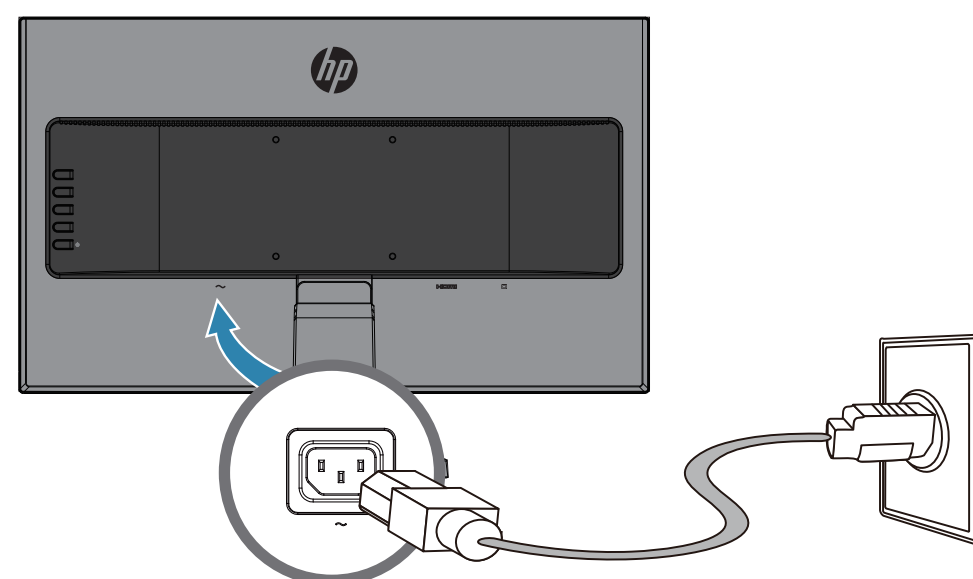

Quick Setup

Optimum Resolution:

1920 x 1080 @ 60 Hz

1

2

VGA

HDMI

OR

3

4

<http://www.hp.com/support>

L00189-B21

© Copyright 2017 HP Development Company, L.P.

The information contained herein is subject to change without notice. HP shall not be liable for technical or editorial edits or omissions contained herein.

First Edition: September 2017

Printed in China. Impresso em China. Imprimé en Chine. Stampato in Cina.
Impreso en China. 中国印刷. 中國印製. 중국에서 인쇄.

Q41G78S169070A