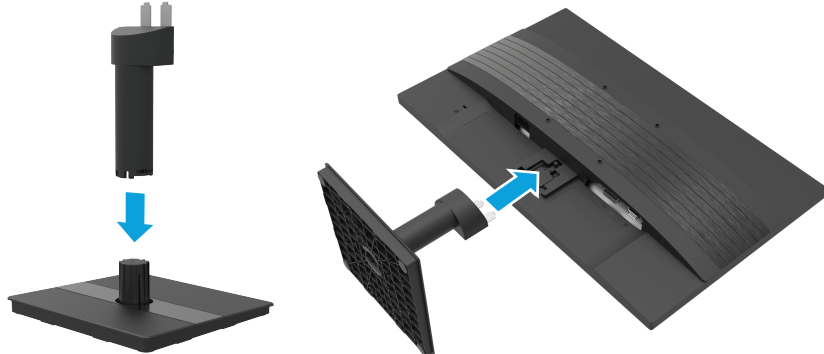

Quick Setup

Optimum Resolution:
1920 x 1080 @ 60 Hz

1

2

OR

3

4 

 www.hp.com/support