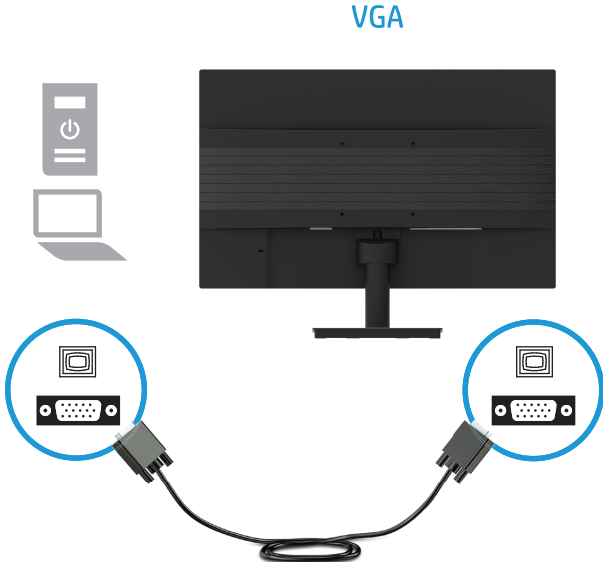

Quick Setup

Optimum Resolution:
1920 x 1080 @ 60 Hz

1

2

OR

3

4 

 www.hp.com/support