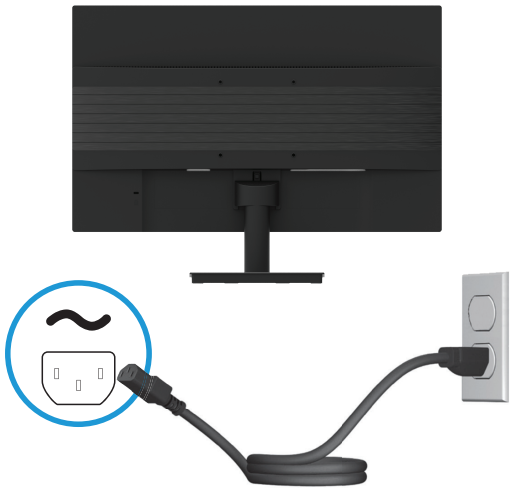

Quick Setup

Optimum Resolution:
1920 x 1080 @ 60 Hz

1

2

OR

3

4 

 www.hp.com/support