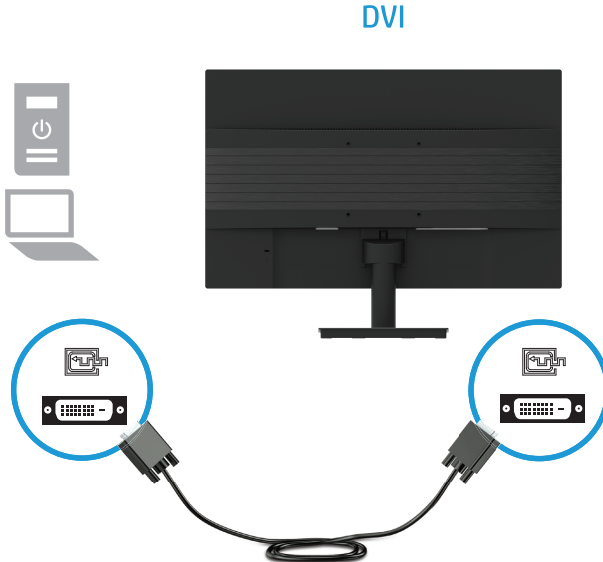

Quick Setup

Optimum Resolution:
1920 x 1080 @ 60 Hz

1

2

OR

3

4 

 www.hp.com/support