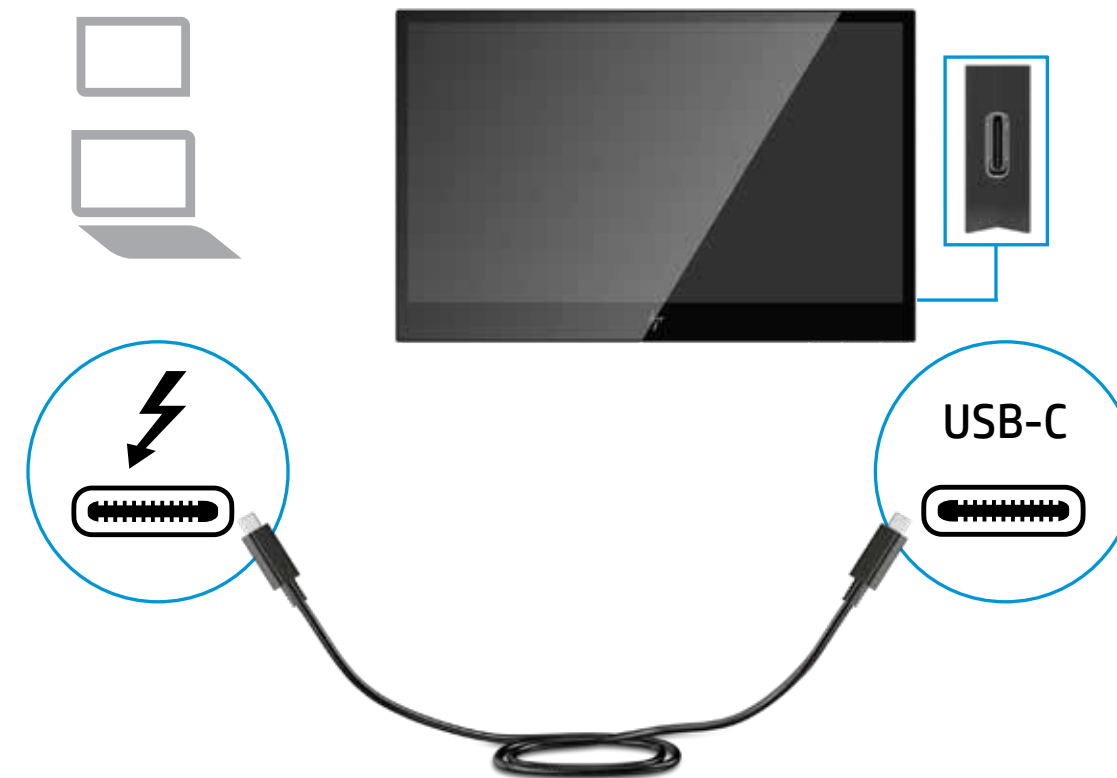

Quick Setup

Optimum Resolution:

1920 x 1080 @ 60 Hz

1

2

3

4

USB-C

5

www.hp.com/support

© Copyright 2018 HP Development Company, L.P.

Second Edition: May 2018
First Edition: April 2018

Printed in XXX

L26792-B22