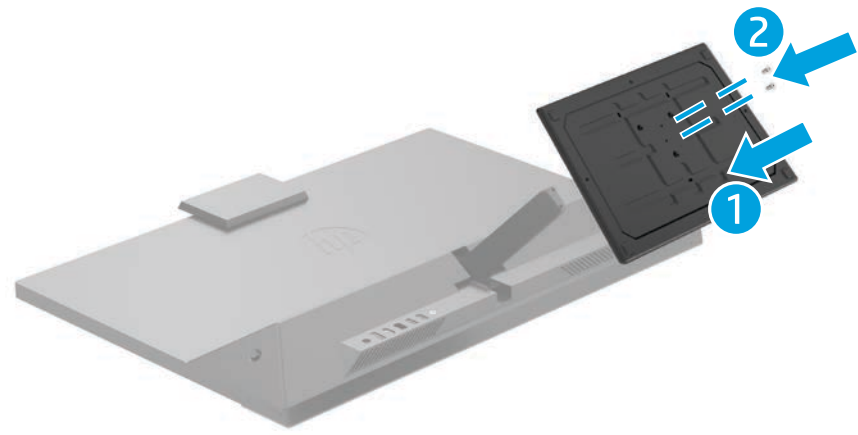

Quick Setup

Optimum Resolution

68.6 cm/27-inch: 1920 × 1080 @ 60 Hz or 75 Hz

1

2

OR

OR

USB Downstream

Audio

3

4

www.hp.com/support

© Copyright 2018 HP Development Company, L.P.

Second Edition: July 2018
First Edition: June 2018

L26795-B22