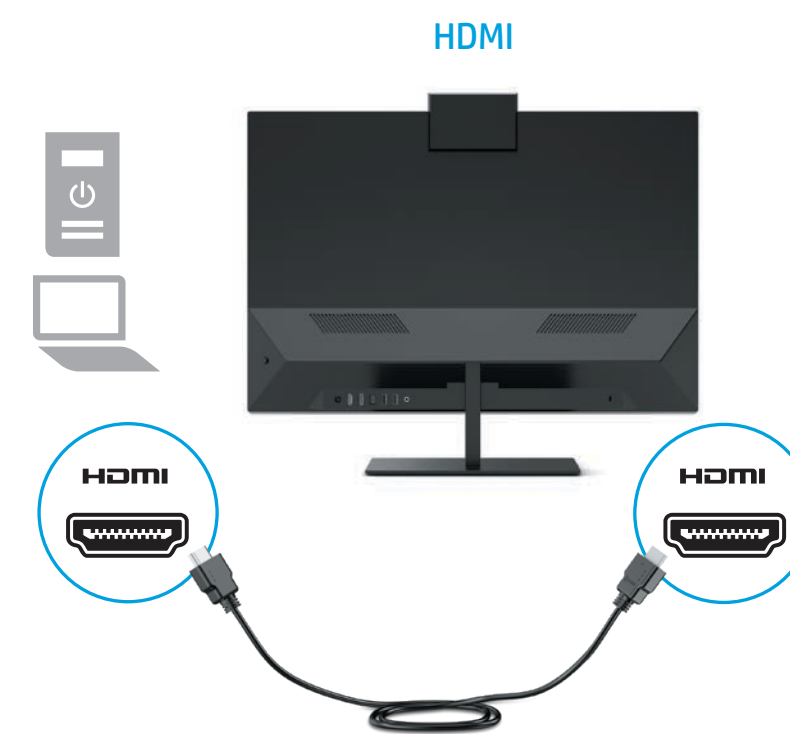

Quick Setup

Optimum Resolution

68.6 cm/27-inch: 1920 × 1080 @ 60 Hz or 75 Hz

1

2

OR

OR

USB Downstream

Audio

3

4

www.hp.com/support

© Copyright 2018 HP Development Company, L.P.

Second Edition: July 2018
First Edition: June 2018

L26795-B22