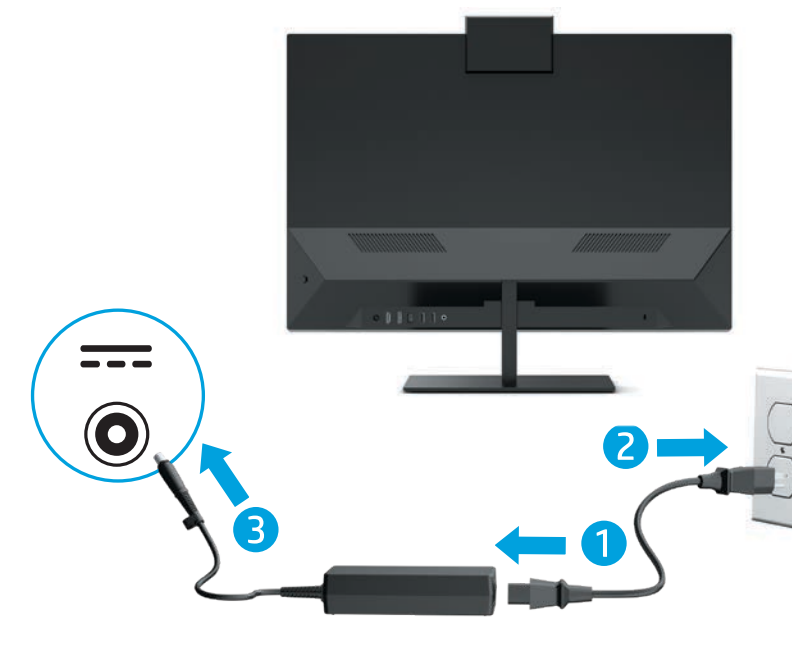

Quick Setup

Optimum Resolution

68.6 cm/27-inch: 1920 × 1080 @ 60 Hz or 75 Hz

1

2

OR

OR

USB Downstream

Audio

3

4

www.hp.com/support

© Copyright 2018 HP Development Company, L.P.

Second Edition: July 2018
First Edition: June 2018

L26795-B22