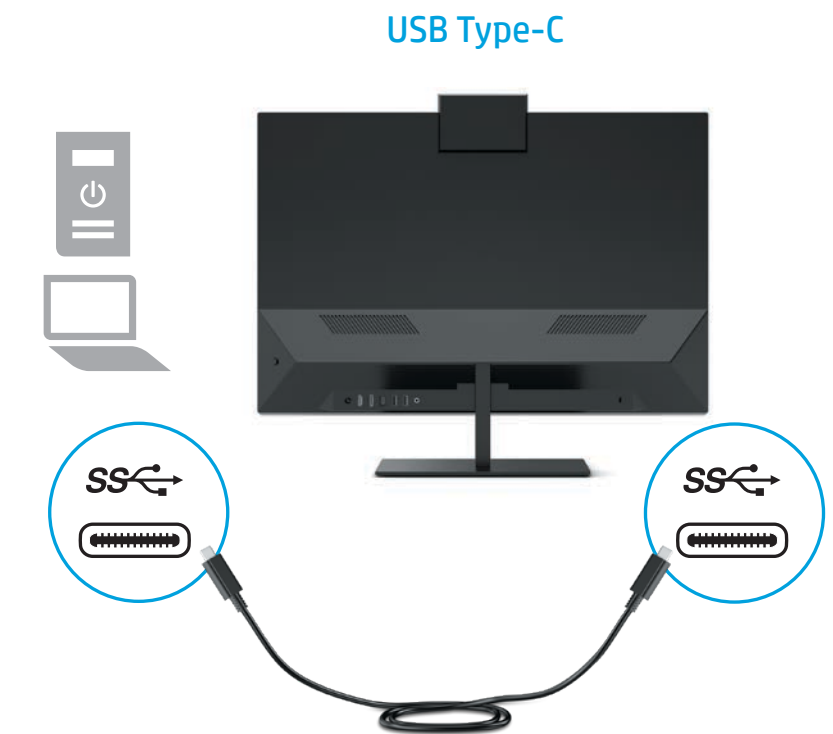

Quick Setup

Optimum Resolution

68.6 cm/27-inch: 1920 × 1080 @ 60 Hz or 75 Hz

1

2

OR

OR

USB Downstream

Audio

3

4

www.hp.com/support

© Copyright 2018 HP Development Company, L.P.

Second Edition: July 2018
First Edition: June 2018

L26795-B22