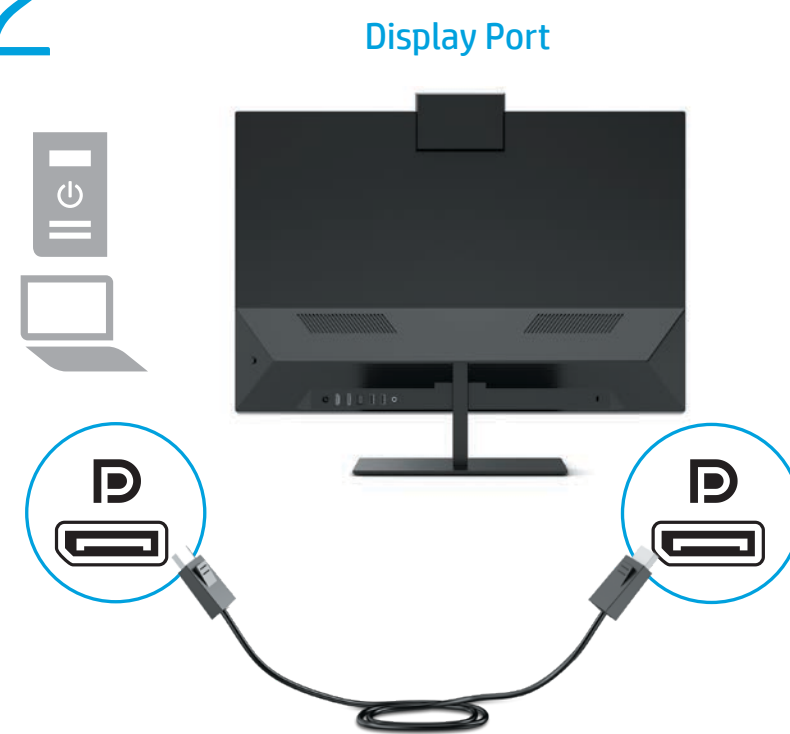

Quick Setup

Optimum Resolution

68.6 cm/27-inch: 1920 × 1080 @ 60 Hz or 75 Hz

1

2

OR

OR

USB Downstream

Audio

3

4

www.hp.com/support

© Copyright 2018 HP Development Company, L.P.

Second Edition: July 2018
First Edition: June 2018

L26795-B22