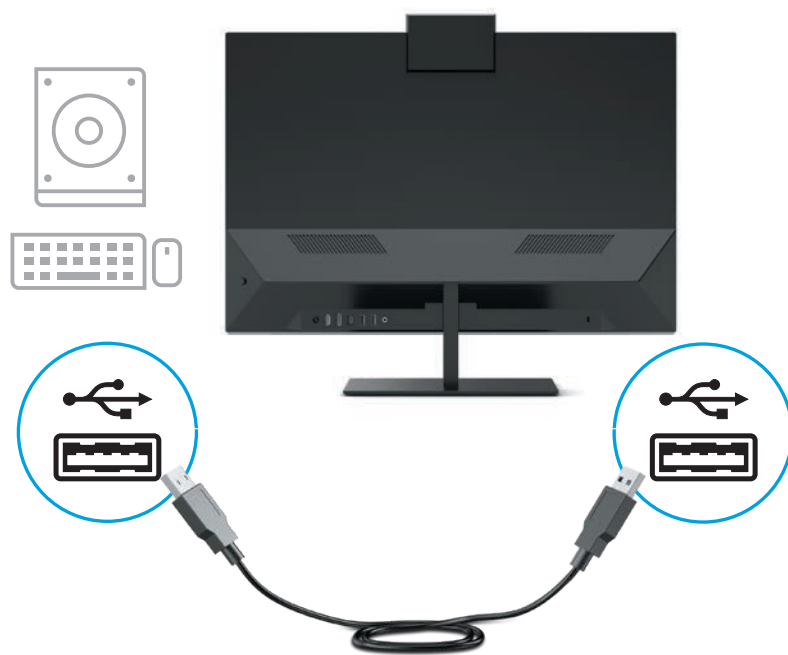

USB Downstream