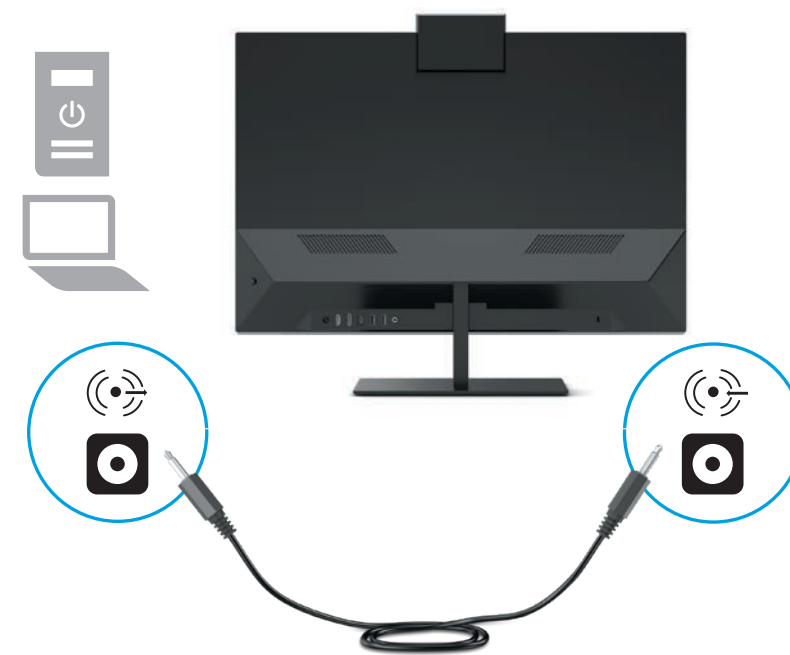

Quick Setup

Optimum Resolution

68.6 cm/27-inch: 1920 × 1080 @ 60 Hz or 75 Hz

1

2

OR

OR

USB Downstream

Audio

3

4

www.hp.com/support

© Copyright 2018 HP Development Company, L.P.

Second Edition: July 2018
First Edition: June 2018

L26795-B22