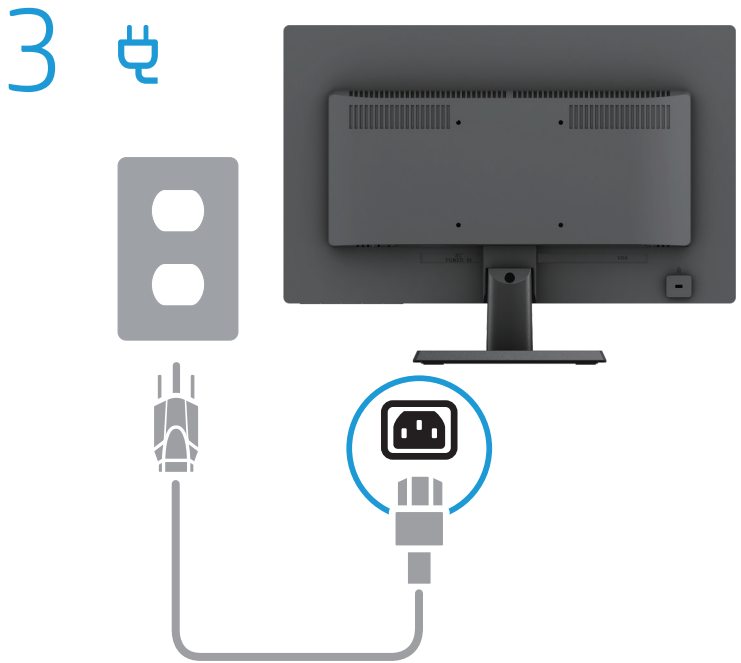

Quick Setup

Optimum Resolution:
1366 x 768 @ 60 Hz

L16681-B21

300240000877000

© Copyright 2018 HP Development Company, L.P.
The information contained herein is subject to change without notice. HP shall not be liable for technical or editorial errors or omissions contained herein.
First Edition: January 2018
Printed in China