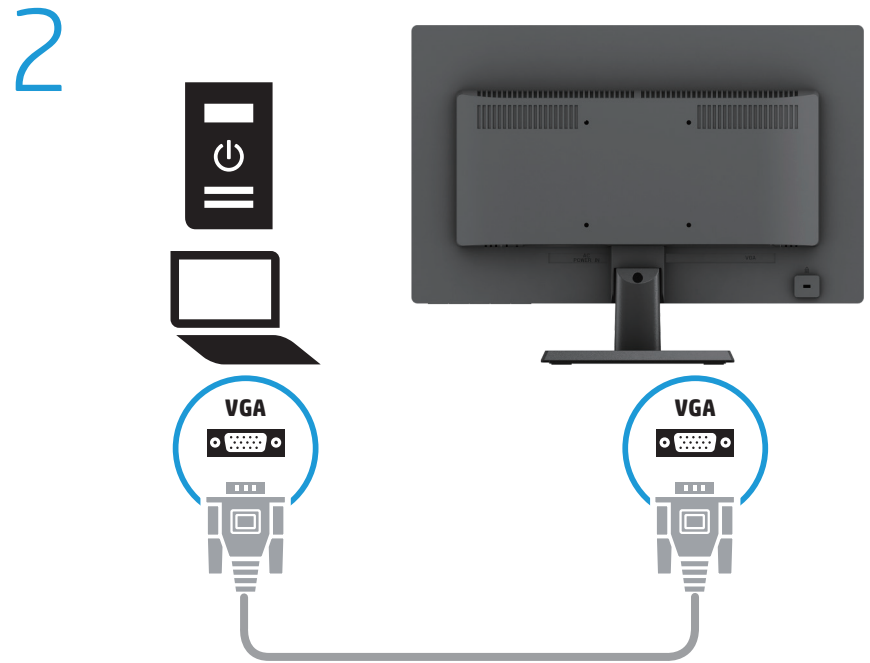

Quick Setup

Optimum Resolution:
1366 x 768 @ 60 Hz

L16681-B21

300240000877000

© Copyright 2018 HP Development Company, L.P.
The information contained herein is subject to change without notice. HP shall not be liable for technical or editorial errors or omissions contained herein.
First Edition: January 2018
Printed in China