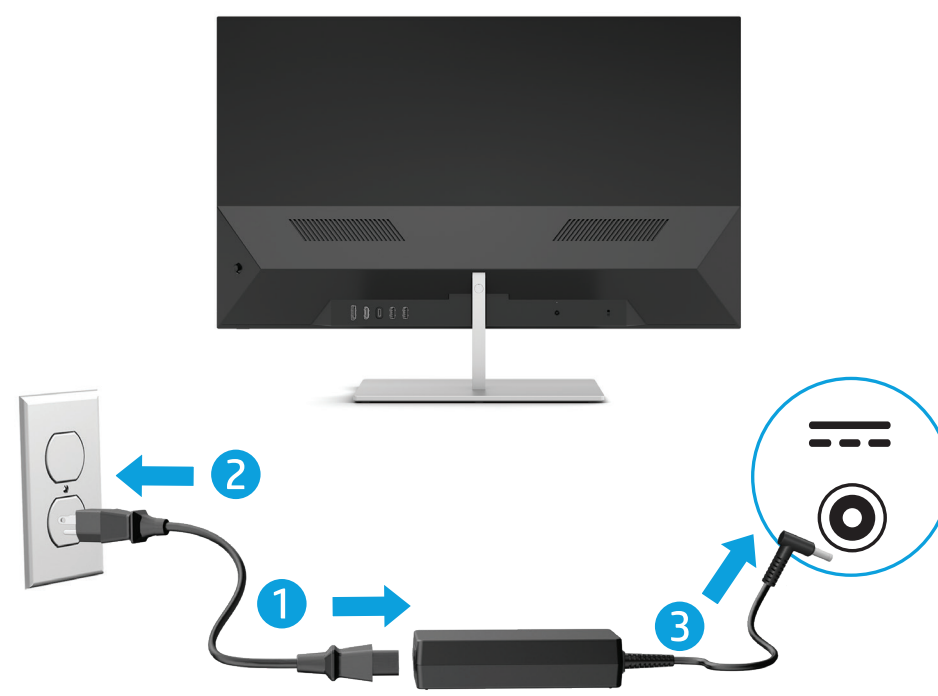

Quick Setup

Optimum Resolution
68.6 cm/27-inch: 2560 × 1440 @ 60 Hz

1

2

3

4

5

www.hp.com/support