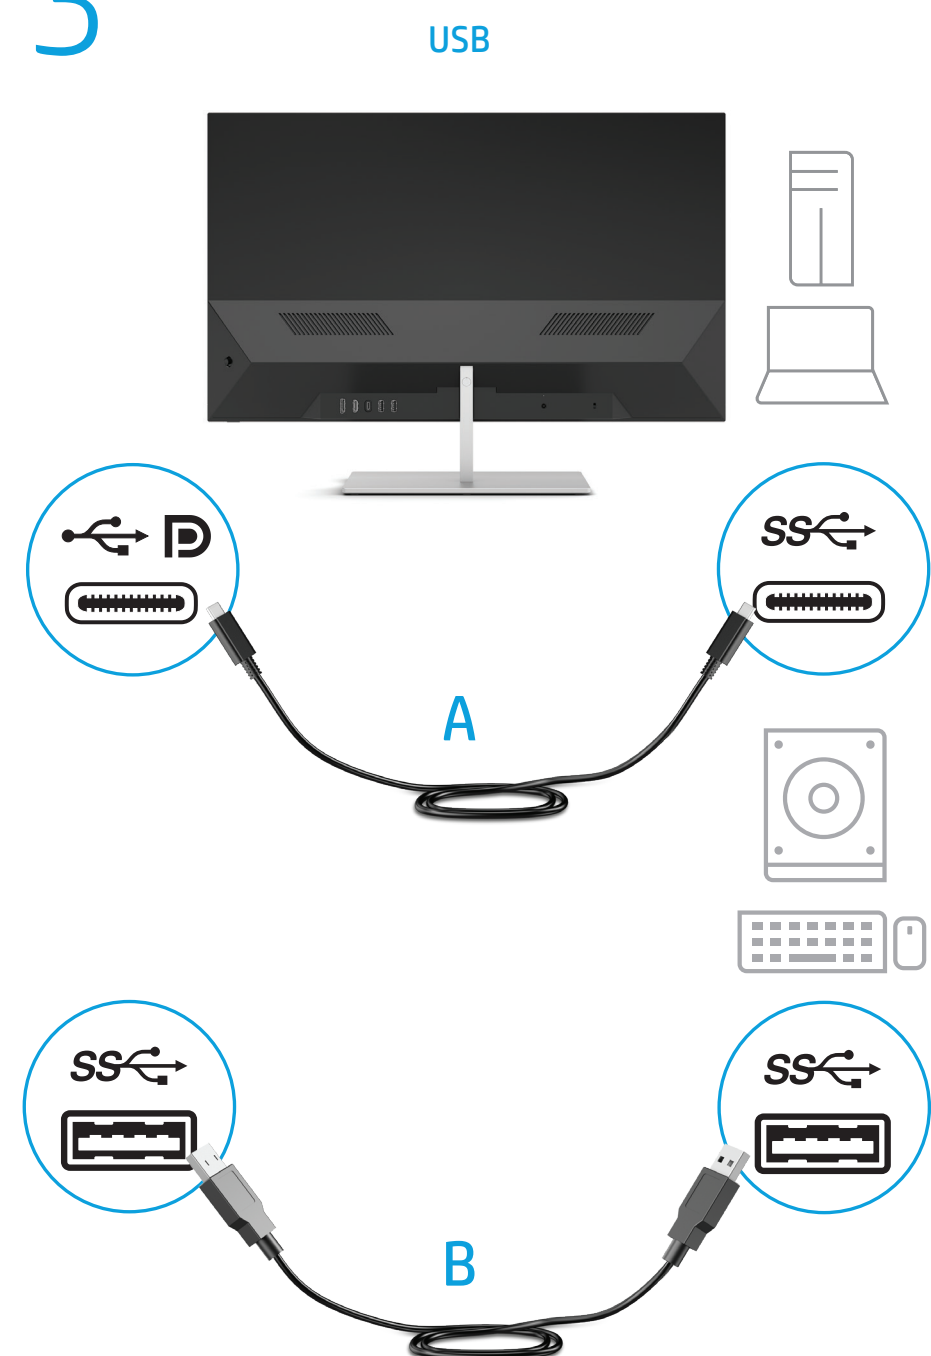

Quick Setup

Optimum Resolution
68.6 cm/27-inch: 2560 × 1440 @ 60 Hz

1

2

3

4

5

www.hp.com/support