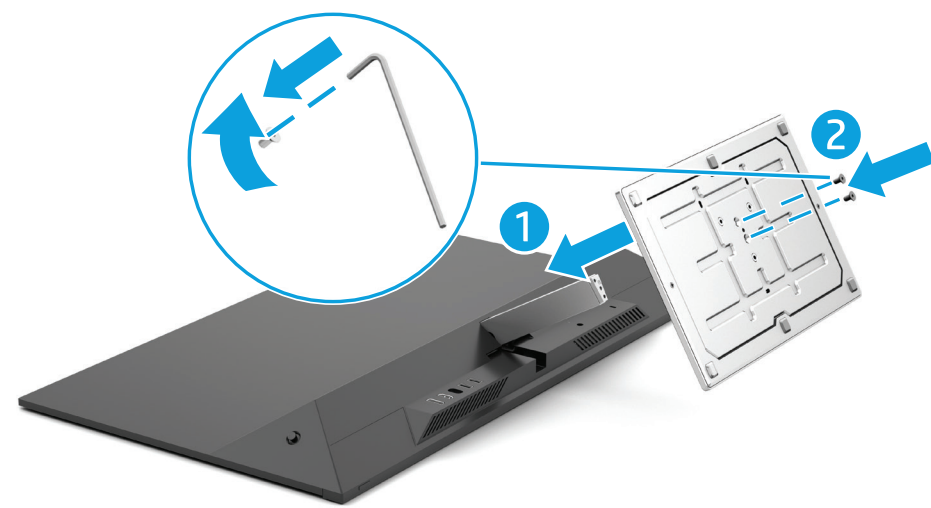

Quick Setup

Optimum Resolution
68.6 cm/27-inch: 2560 × 1440 @ 60 Hz

1

2

3

4

5

www.hp.com/support