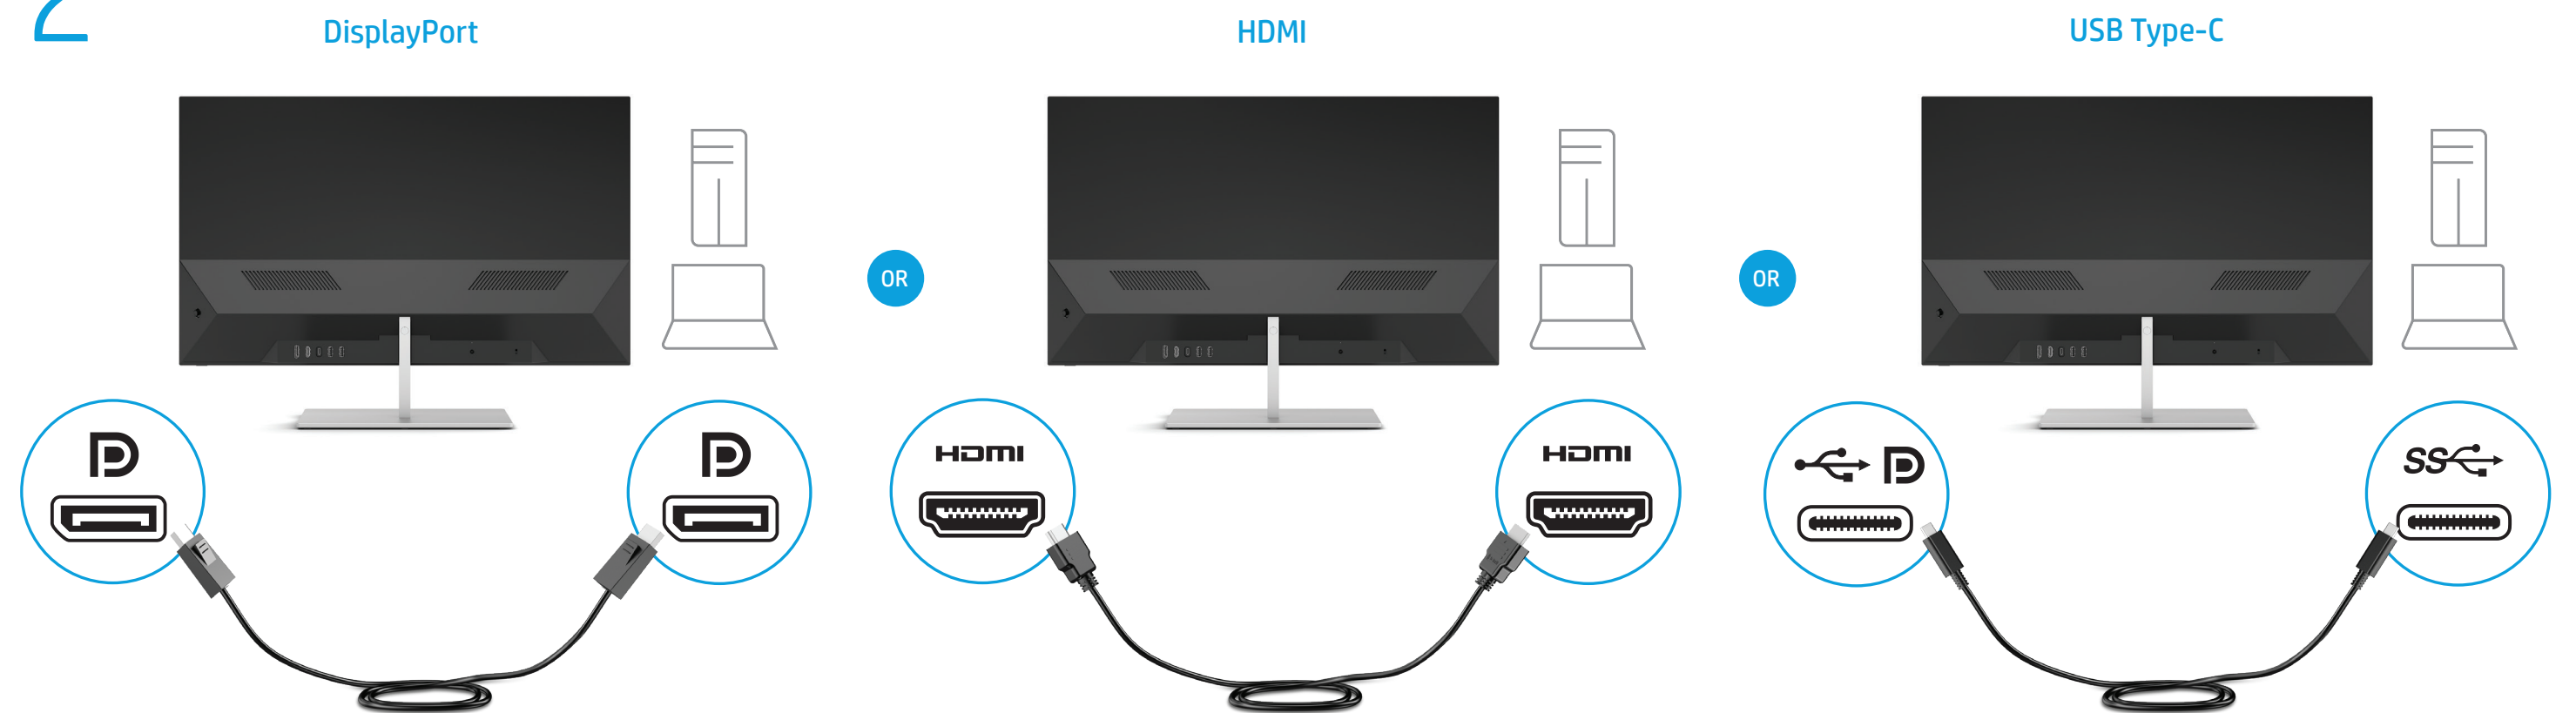

Quick Setup

Optimum Resolution
68.6 cm/27-inch: 2560 × 1440 @ 60 Hz

1

2

3

4

5

www.hp.com/support