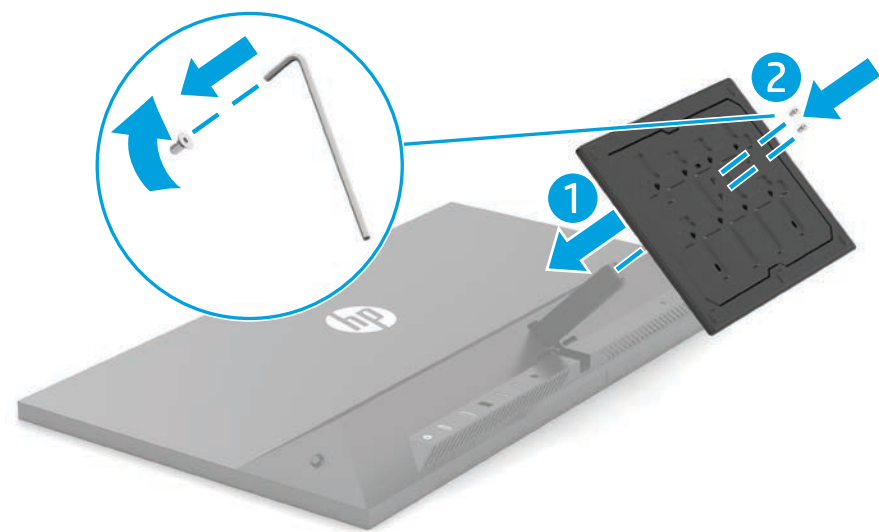

Quick Setup

Optimum Resolution
2560 × 1440 @ 75 Hz

1

2

HDMI

USB Type-C

3

USB