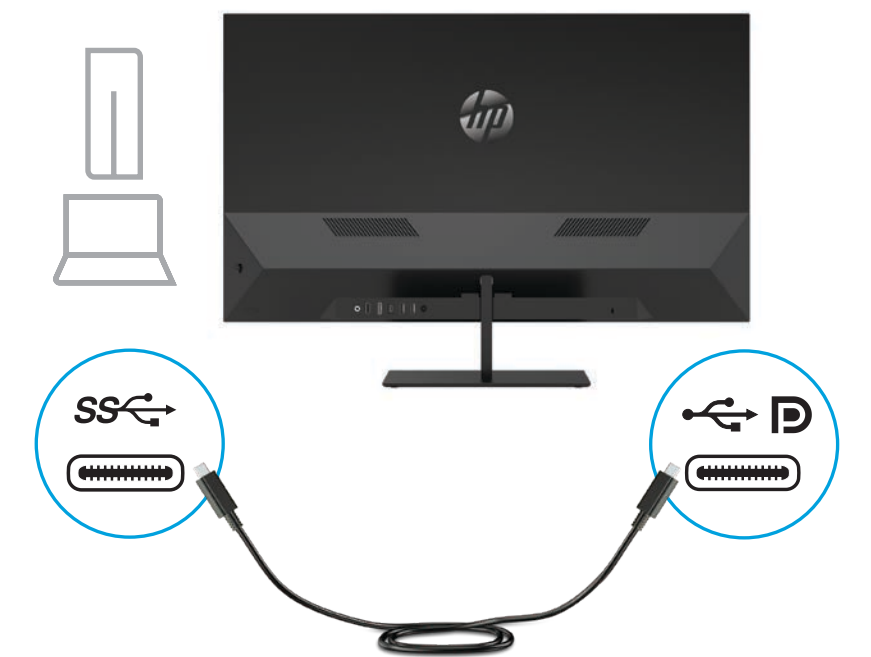

Quick Setup

Optimum Resolution
2560 × 1440 @ 75 Hz

1

2

HDMI

USB Type-C

3

USB