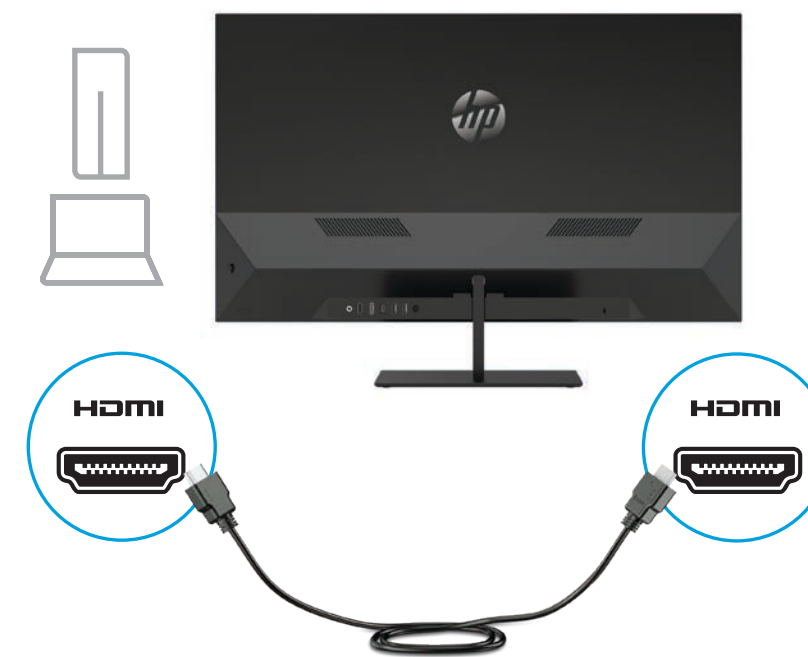

Quick Setup

Optimum Resolution
2560 × 1440 @ 75 Hz

1

2

HDMI

USB Type-C

3

USB