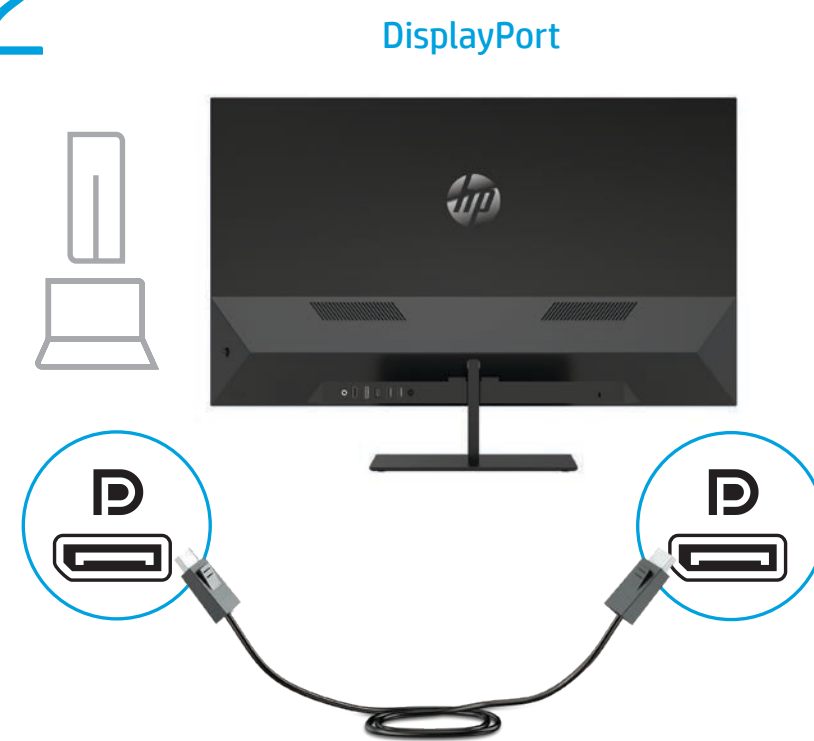

Quick Setup

Optimum Resolution
2560 × 1440 @ 75 Hz

1

2

HDMI

USB Type-C

3

USB