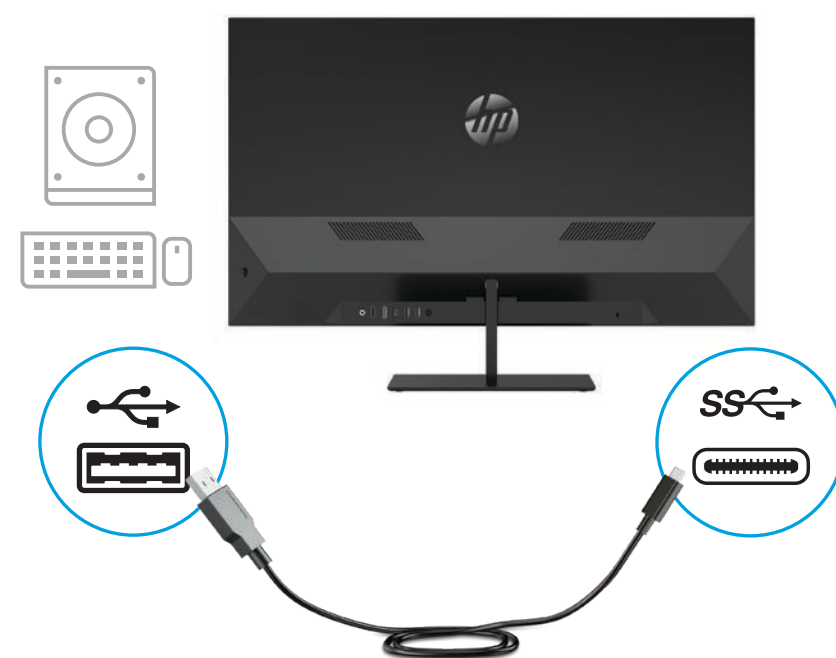

Quick Setup

Optimum Resolution
2560 × 1440 @ 75 Hz

1

2

HDMI

USB Type-C

3

USB