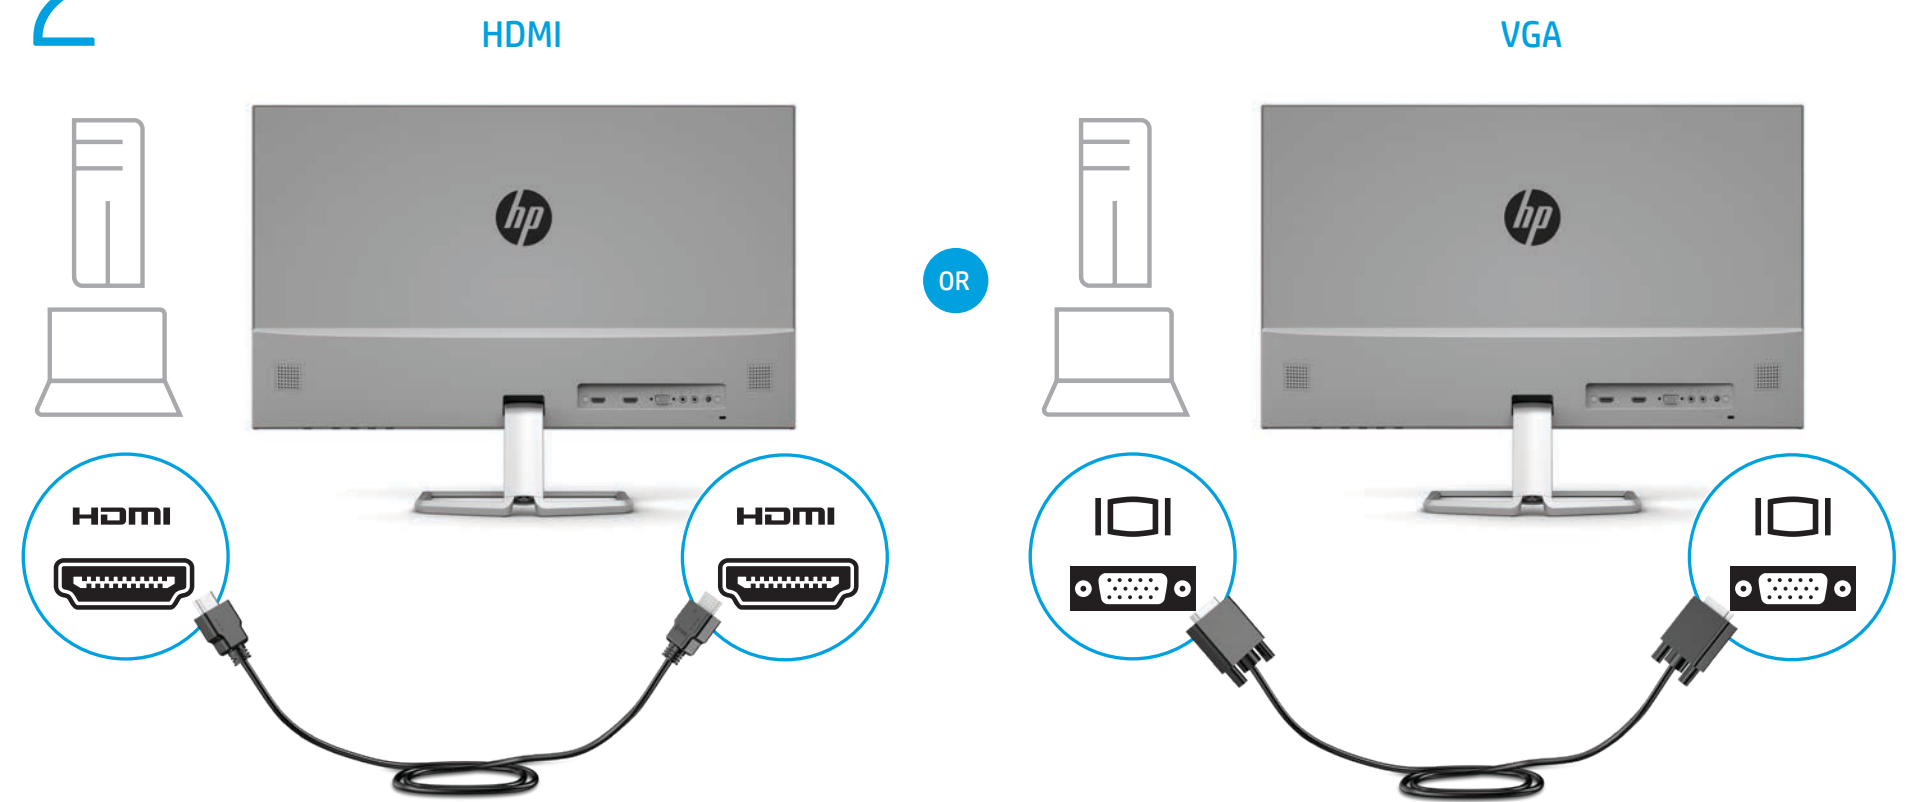

Quick Setup

Optimum Resolution
1920 × 1080 @ 60 Hz or 75 Hz

1

2

3

4

5 

 www.hp.com/support