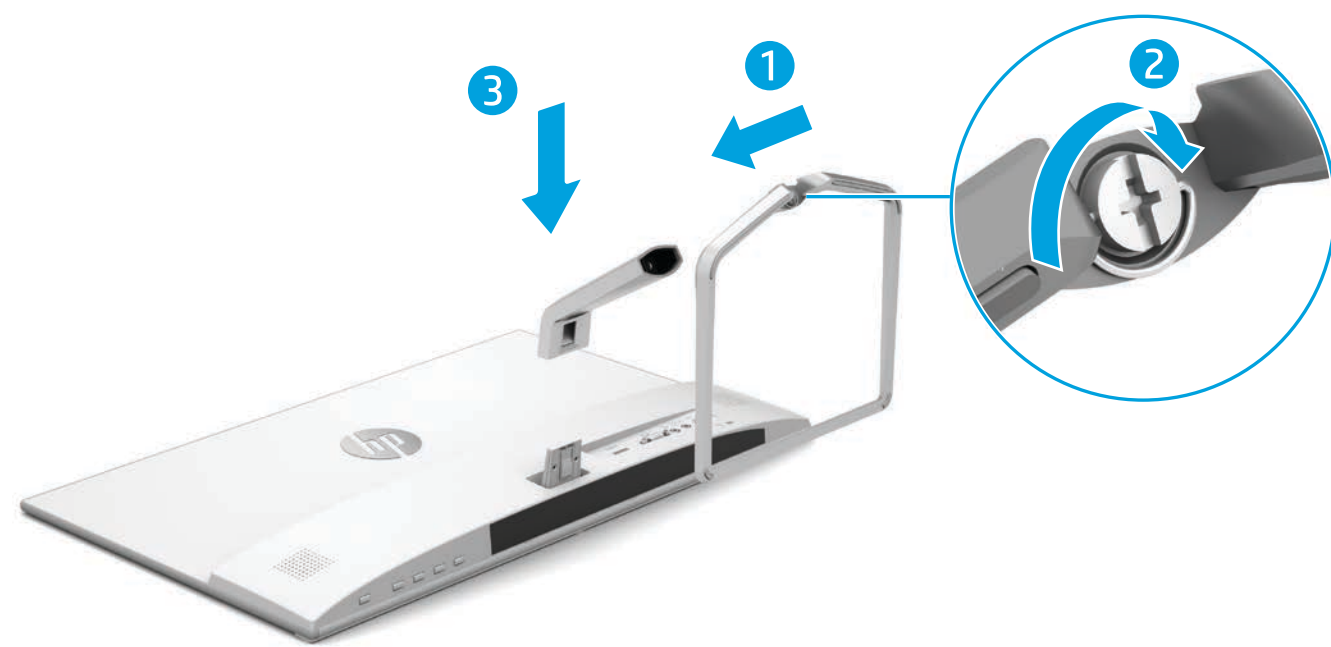

Quick Setup

Optimum Resolution
1920 × 1080 @ 60 Hz or 75 Hz

1

2

3

4

5 

 www.hp.com/support