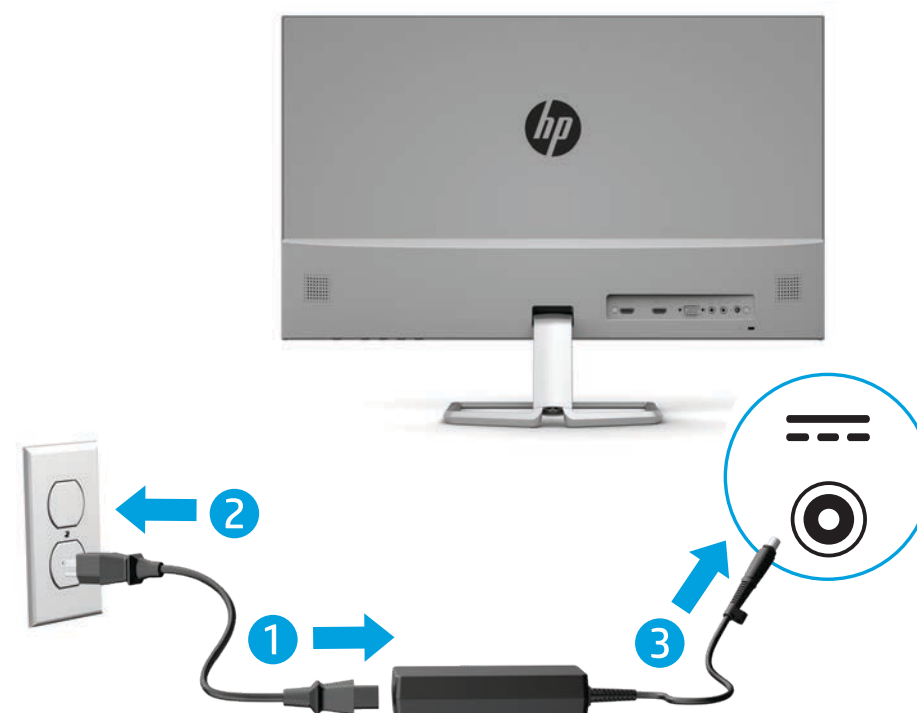

Quick Setup

Optimum Resolution
1920 × 1080 @ 60 Hz or 75 Hz

1

2

3

4

5 

 www.hp.com/support