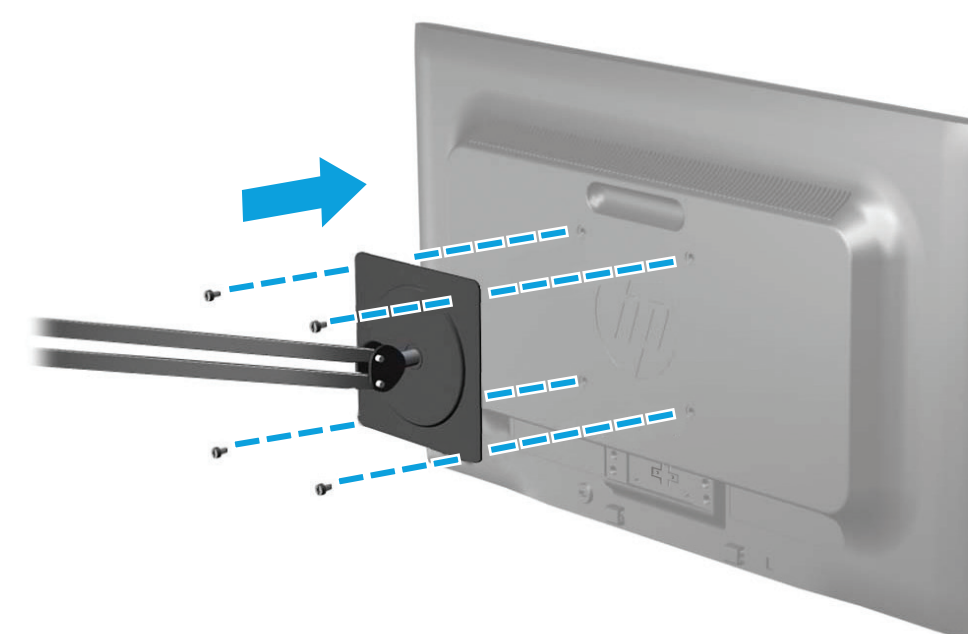

Quick Setup

Optimum Resolution 50,8 cm (20 in): 1600 x 900 @ 60 Hz

Optimum Resolution 54,6 cm (21.5 in): 1920 x 1080 @ 60 Hz

1

2

3

4 

807772-B21