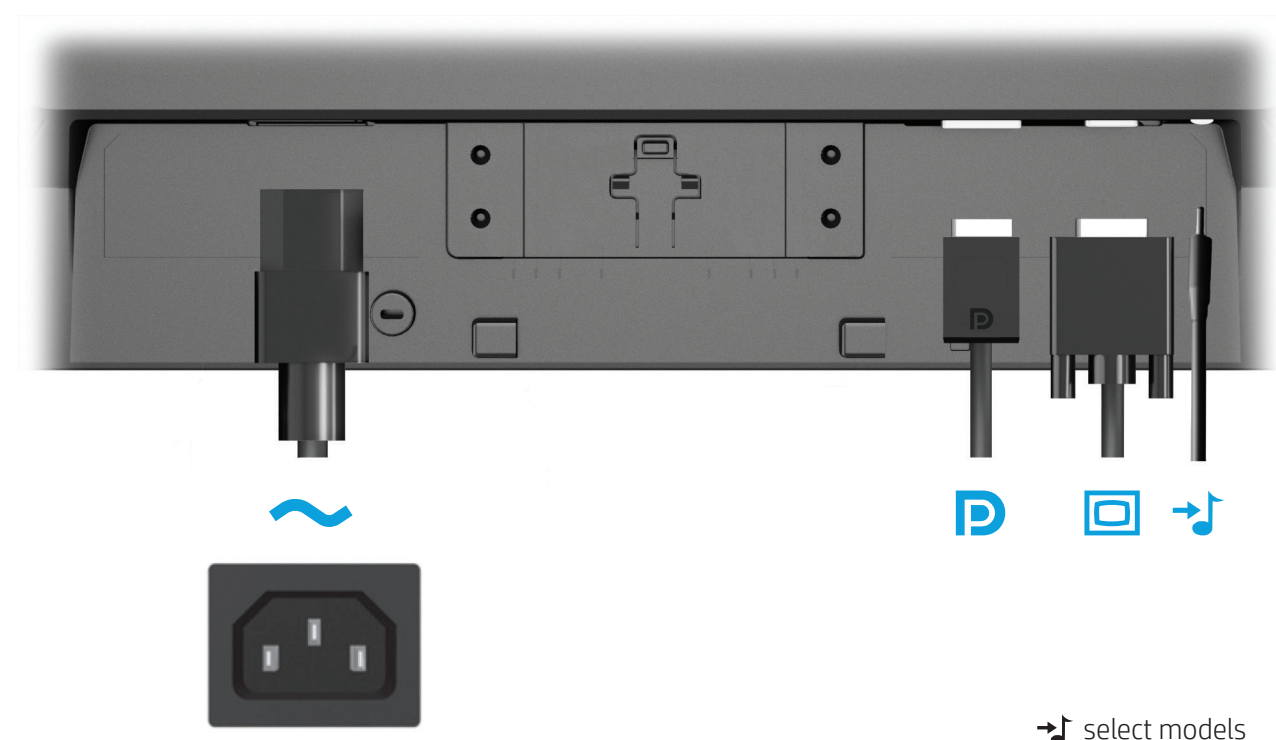

Quick Setup

Optimum Resolution 50,8 cm (20 in): 1600 x 900 @ 60 Hz

Optimum Resolution 54,6 cm (21.5 in): 1920 x 1080 @ 60 Hz

1

2

3

4 

807772-B21