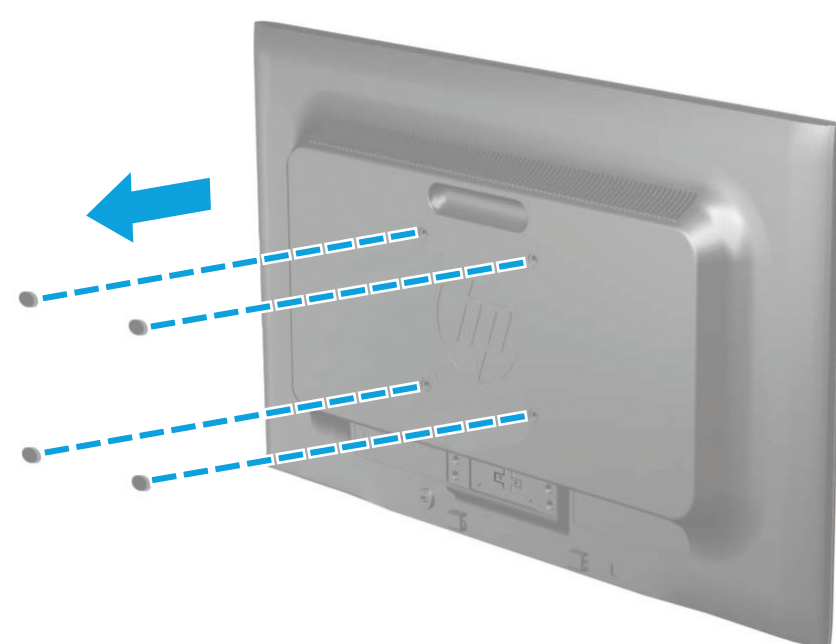

Quick Setup

Optimum Resolution 50,8 cm (20 in): 1600 x 900 @ 60 Hz

Optimum Resolution 54,6 cm (21.5 in): 1920 x 1080 @ 60 Hz

1

2

3

4 

807772-B21