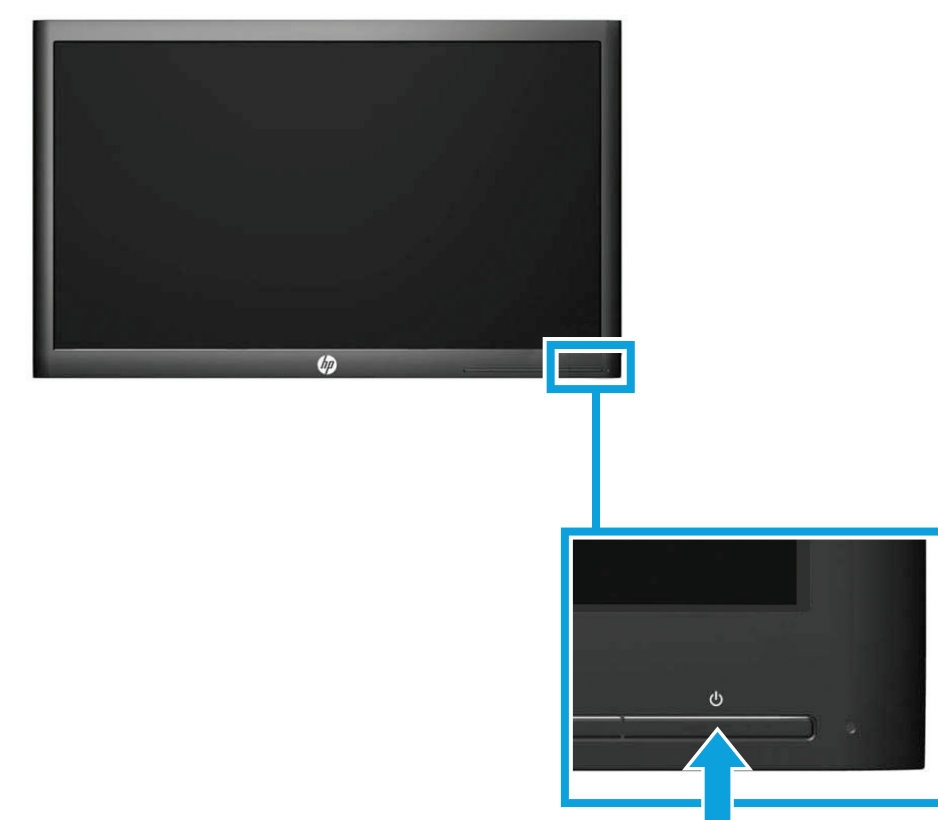

Quick Setup

Optimum Resolution 50,8 cm (20 in): 1600 x 900 @ 60 Hz

Optimum Resolution 54,6 cm (21.5 in): 1920 x 1080 @ 60 Hz

1

2

3

4 

807772-B21