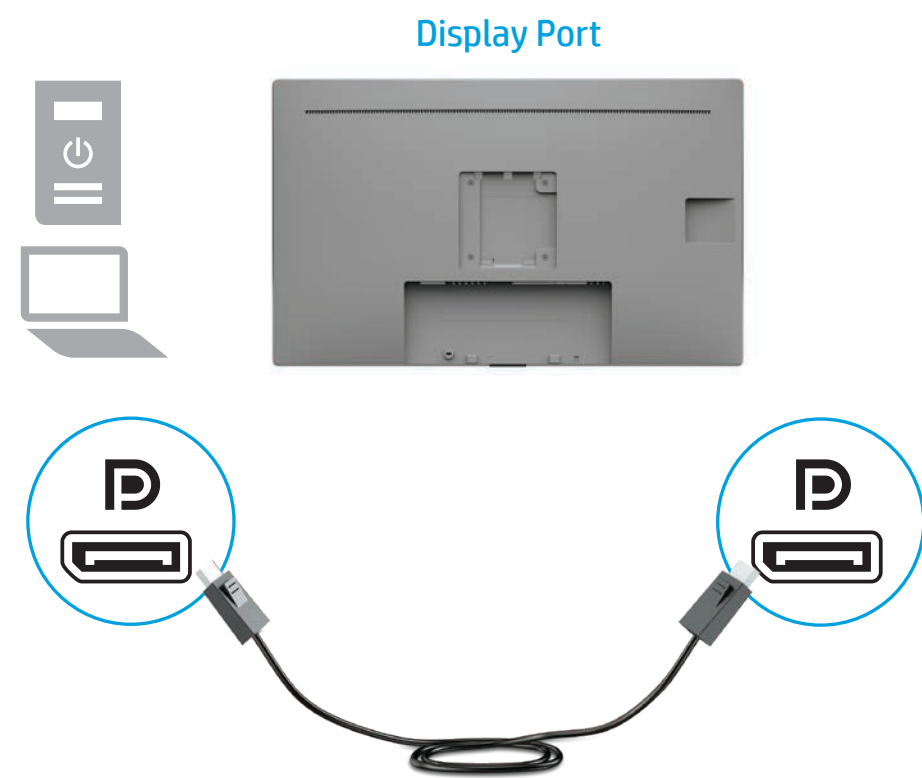

# Quick Setup

Optimum Resolution  
61.1 cm/24-inch: 1920 × 1200 @ 60 Hz

1

OR

OR

2

3

4