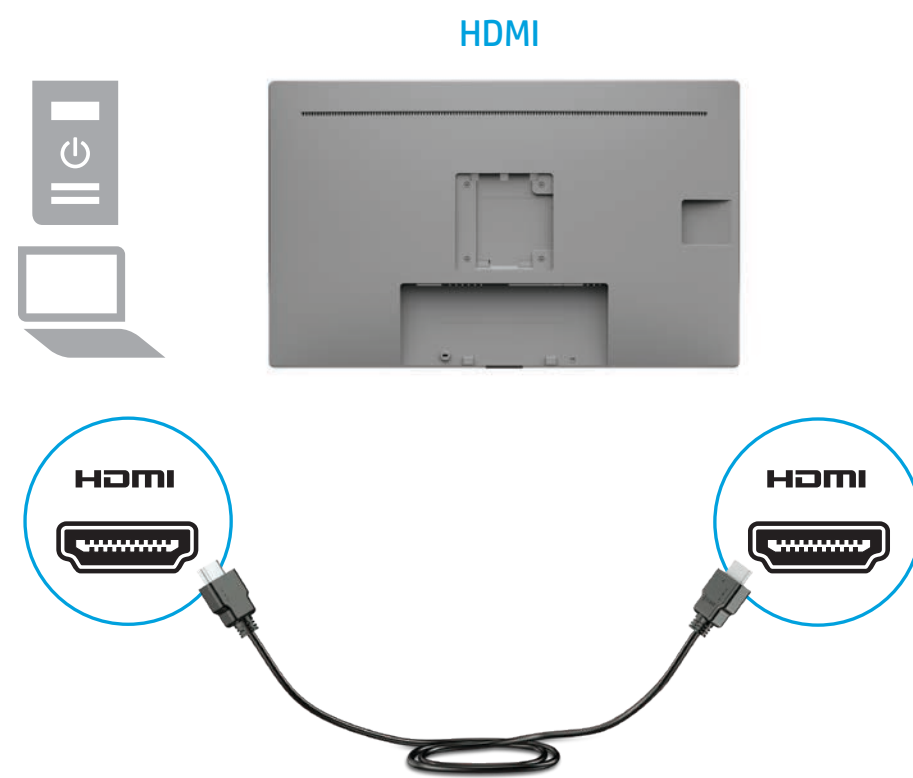

# Quick Setup

Optimum Resolution  
61.1 cm/24-inch: 1920 × 1200 @ 60 Hz

1

OR

OR

2

3

4