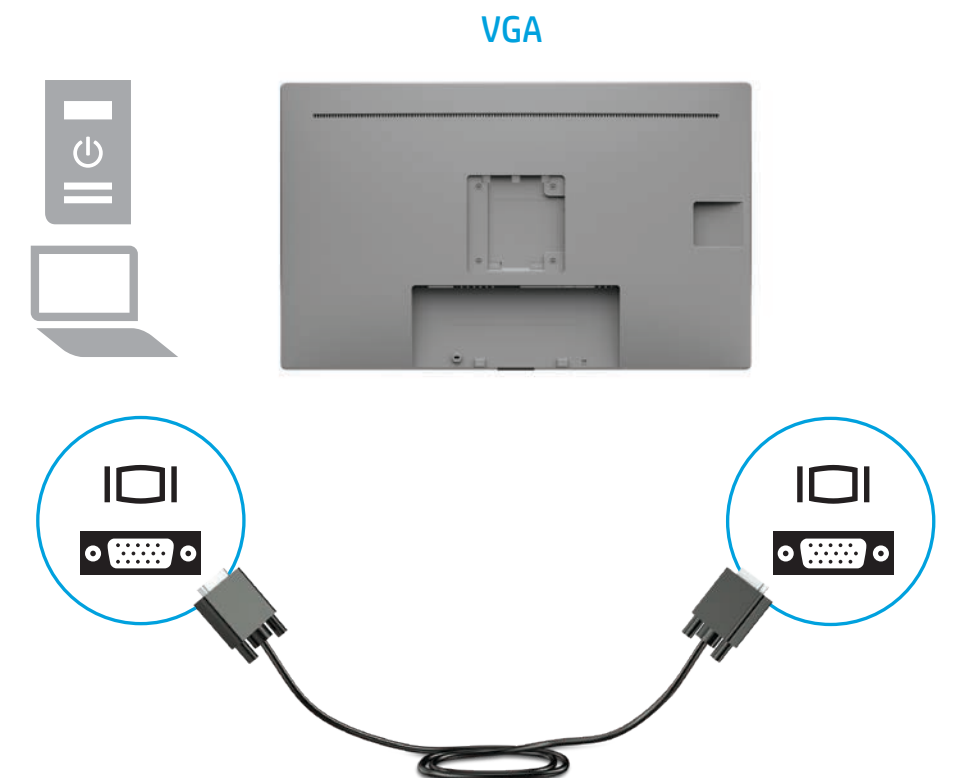

# Quick Setup

Optimum Resolution  
61.1 cm/24-inch: 1920 × 1200 @ 60 Hz

1

OR

OR

2

3

4