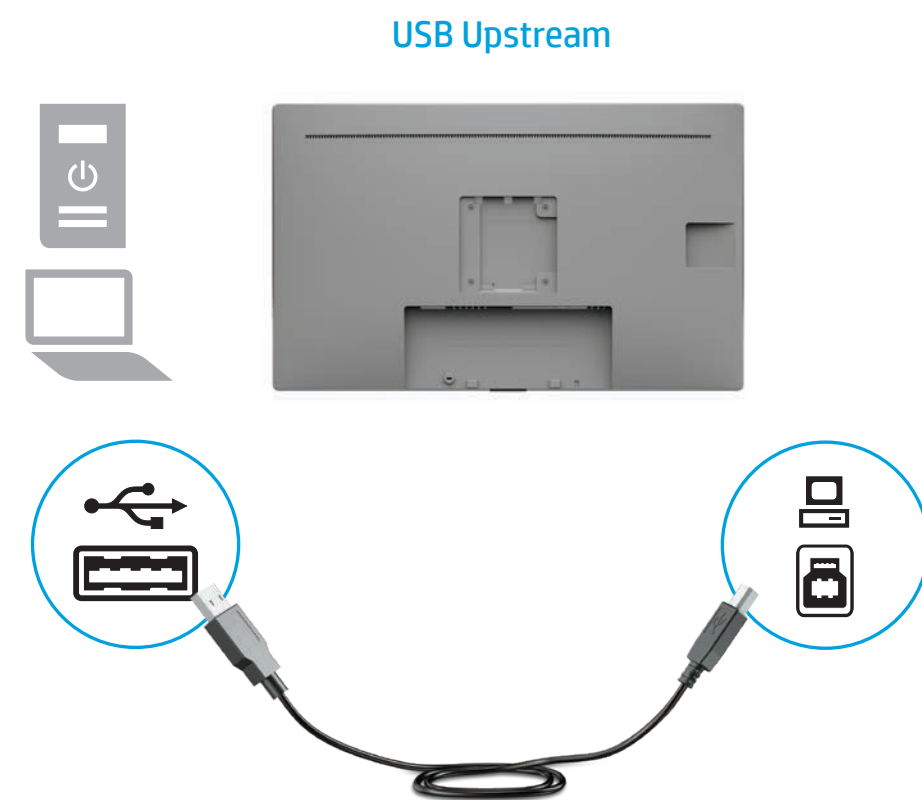

# Quick Setup

Optimum Resolution  
61.1 cm/24-inch: 1920 × 1200 @ 60 Hz

1

OR

OR

2

3

4