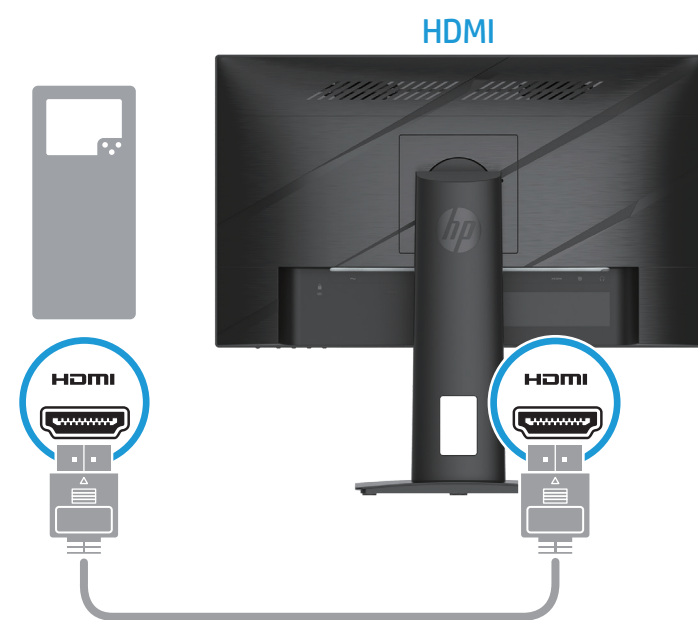

Quick Setup

Optimum Resolution:

1920 x 1080 FHD @ 60 Hz

1

2

3

OR

4