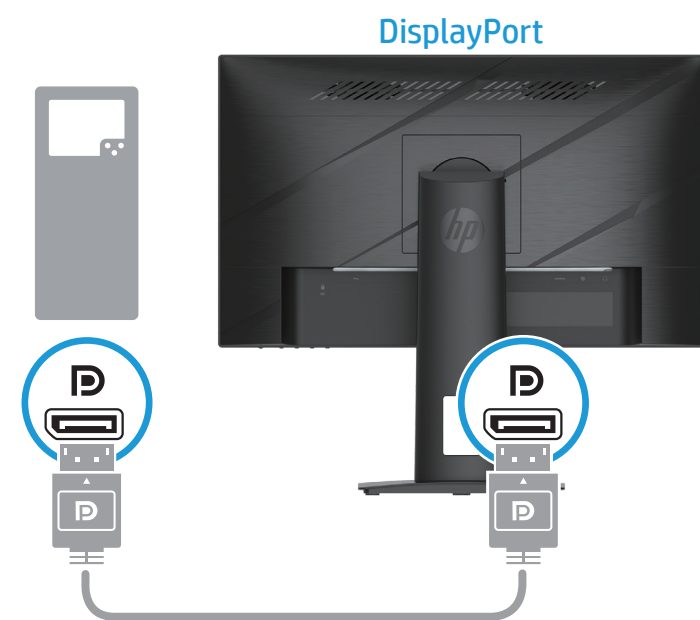

Quick Setup

Optimum Resolution:

1920 x 1080 FHD @ 60 Hz

1

2

3

OR

4