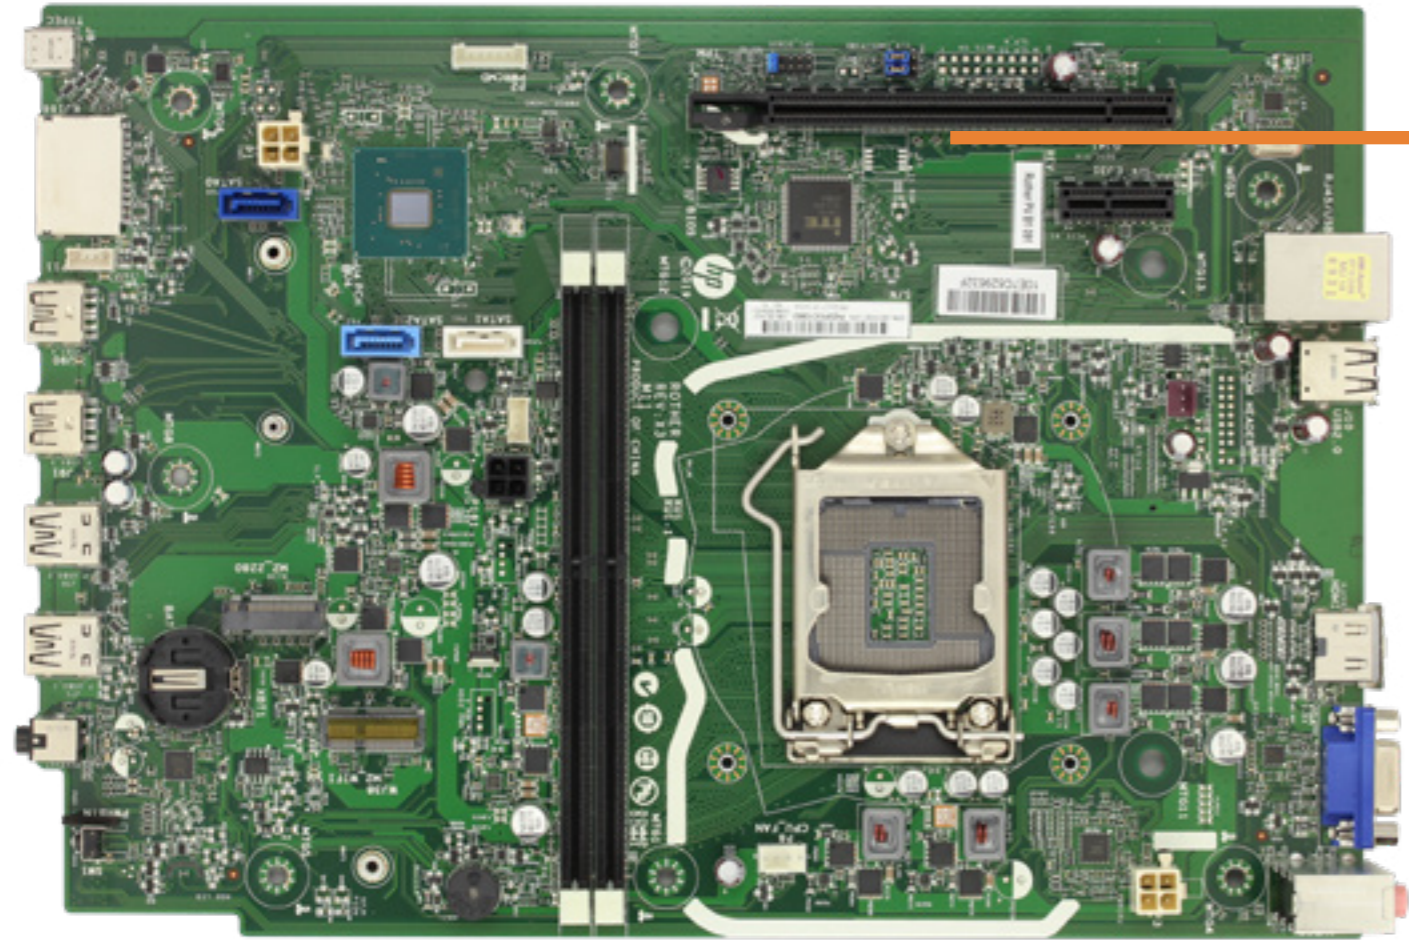

Front Bezel

Expansion Card

Drive Cage Bracket

Drive Cage

Memory Module(s)

M.2 Solid State Drive

M.2 WLAN Module

Hard Disk Drive

Power Supply

Real-time Clock Battery

Heatsink/Fan Assembly

System Fan

CPU (Intel)

Motherboard

Lighting Module

WLAN Antennas