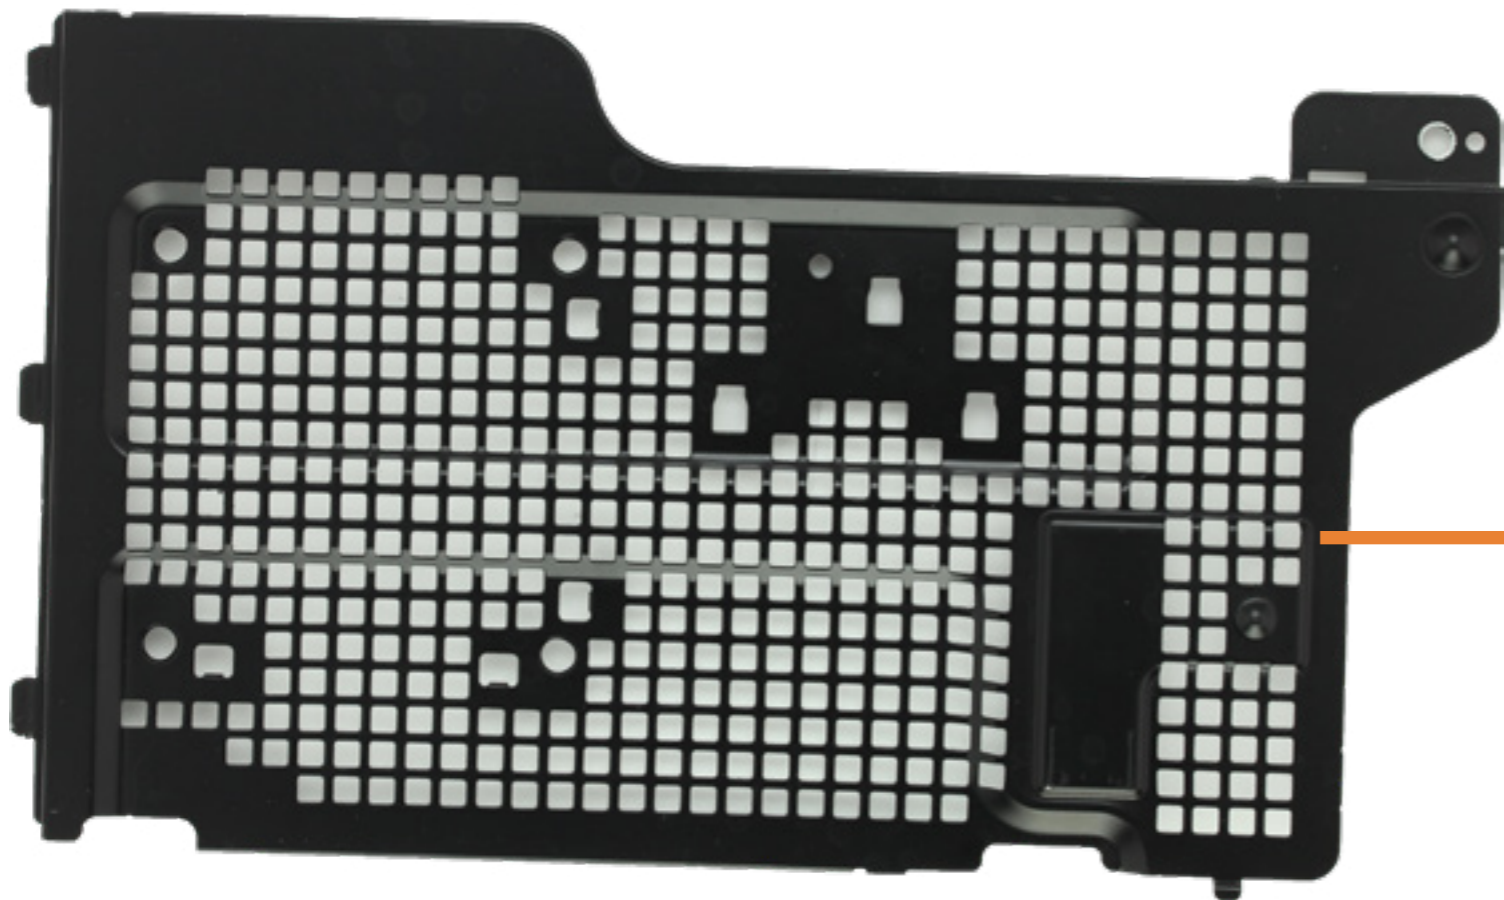

Right

Rear

Internal

Parts List

Front View

Left View

Right View

Rear View

Internal View 1

Expansion Card

Drive Cage

Drive Cage Bracket

Internal View 2

Internal View 3

Access Panel

Access Panel

Front Bezel

Expansion Card

Drive Cage Bracket

Drive Cage

Memory Module(s)

M.2 Solid State Drive

M.2 WLAN Module

Hard Disk Drive