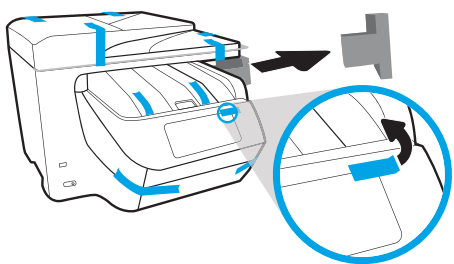

1 取下所有包装材料。