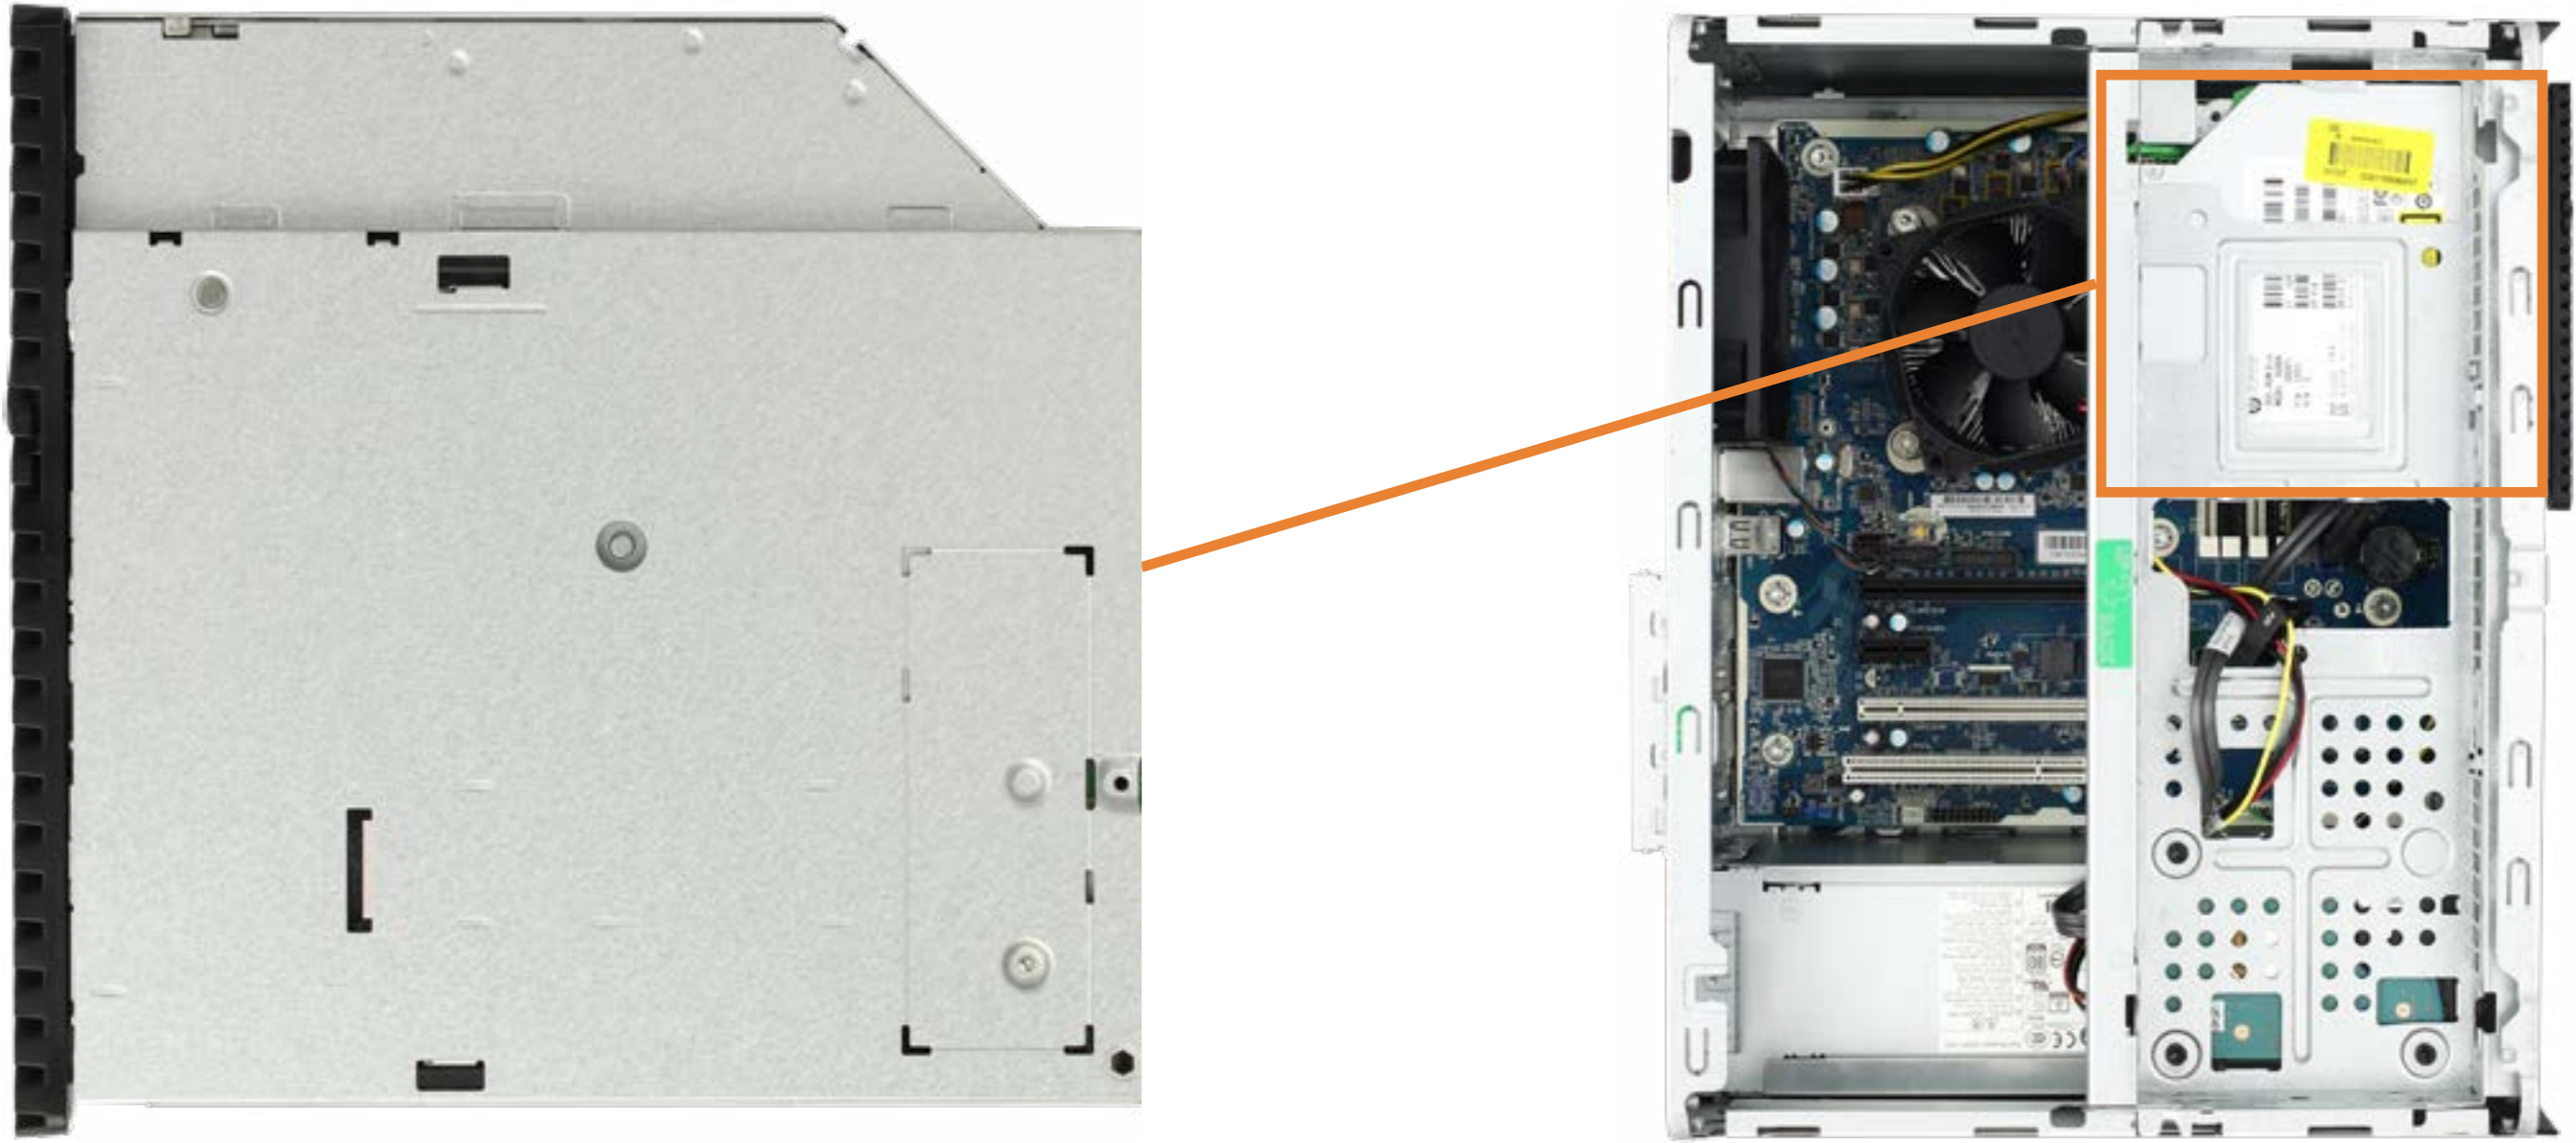

Optical Disk Drive