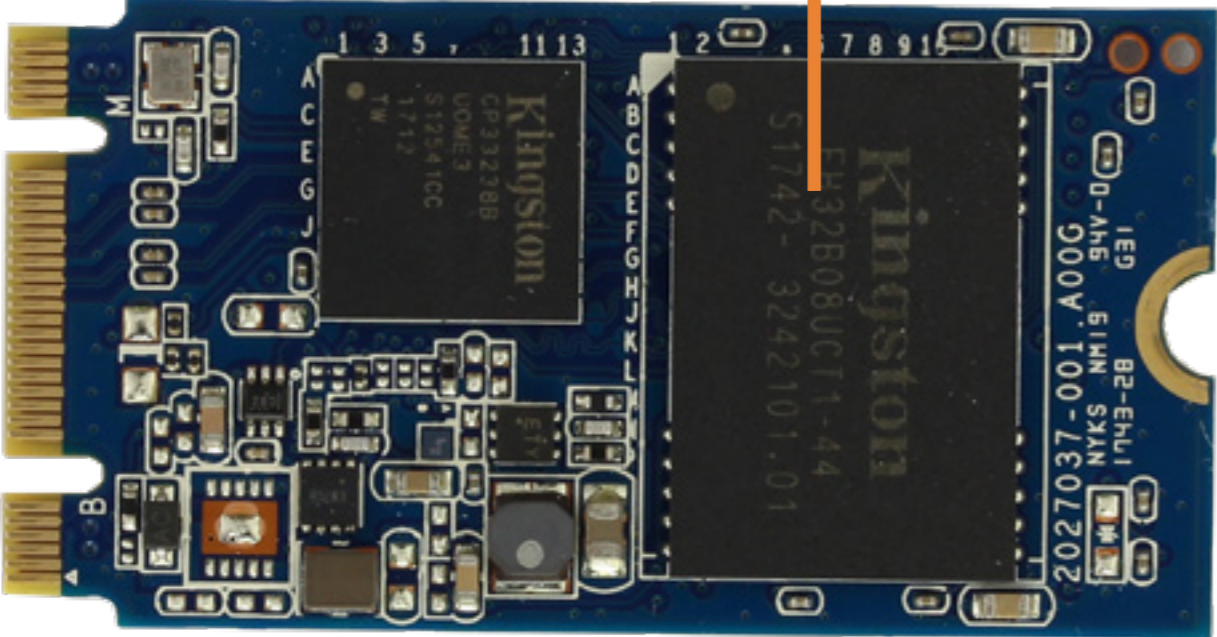

Top Cover

Internal View 1

Internal View 2

DC-in Cable

Internal View 3

Internal View 4

I/O Frame

Bottom Shielding

DC-in Cable

Memory Module(s)

Wireless LAN Module

M.2 Solid State Drive

CMOS Battery

System board

Fan

Heatsink