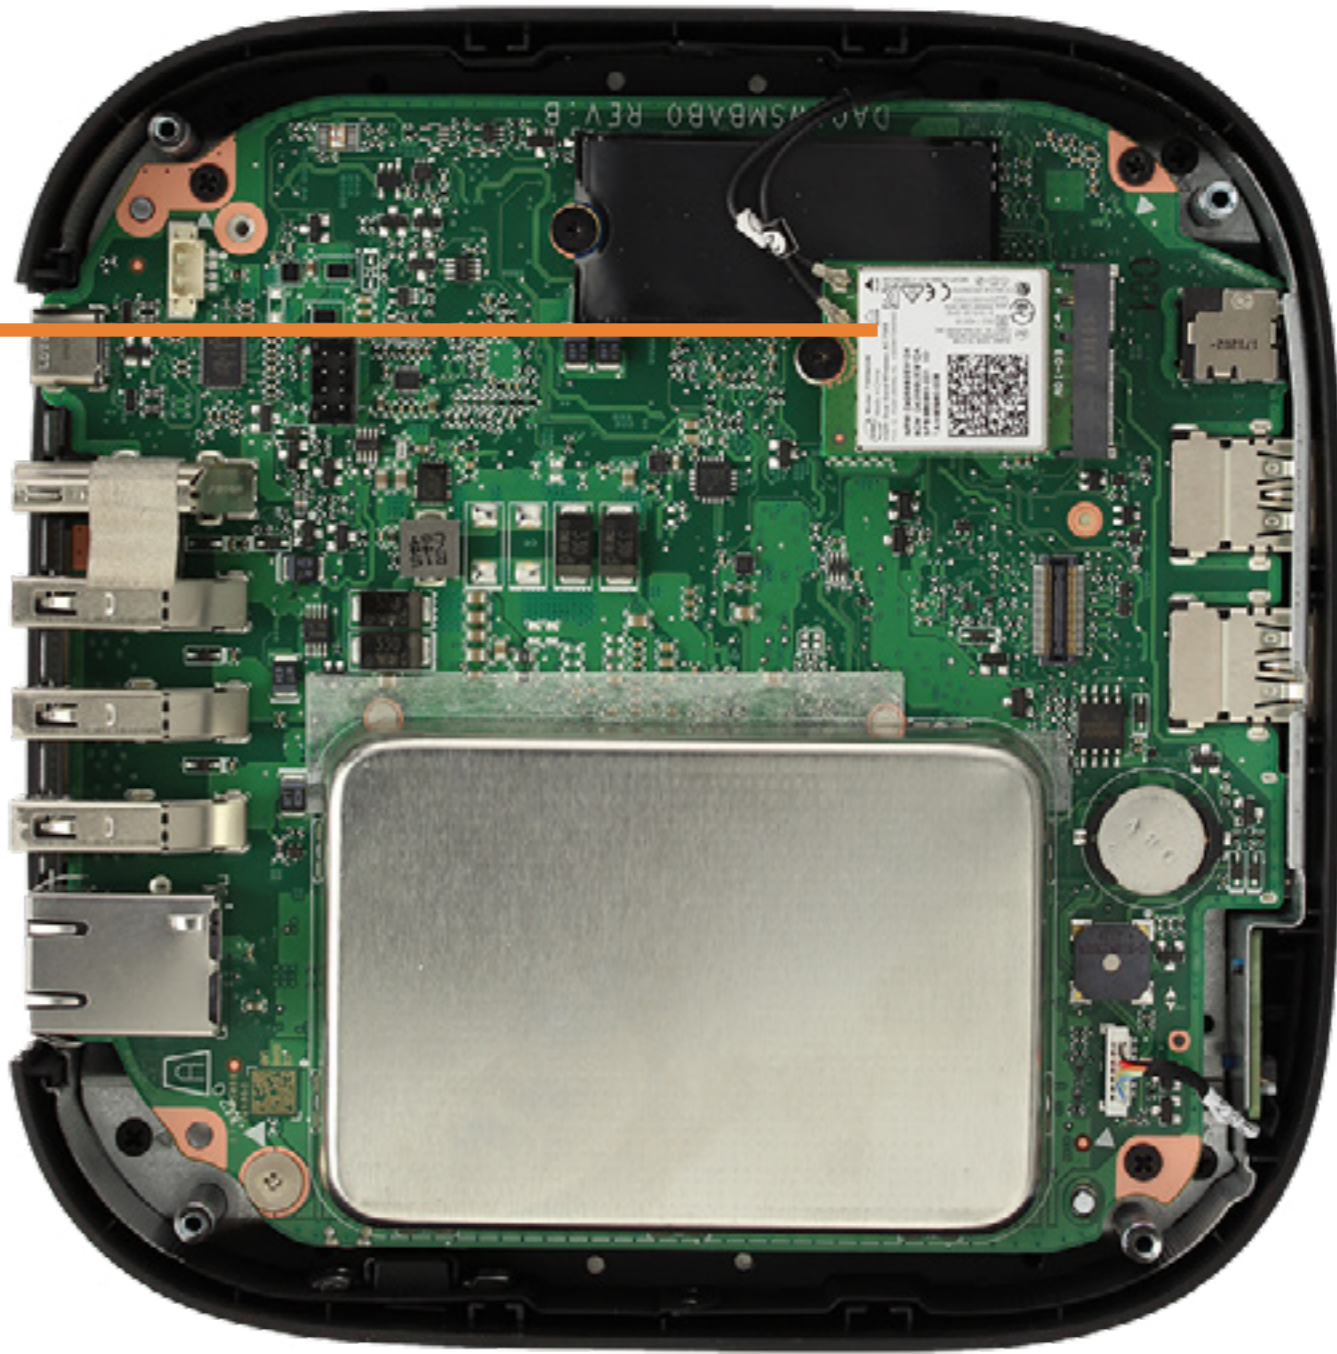

Parts List

Front View

Left View

Right View

Rear View

Bottom View

Bottom Cover

Top View

Top Cover

Internal View 1

Internal View 2

DC-in Cable

Internal View 3

Internal View 4

I/O Frame

Bottom Shielding

DC-in Cable

Memory Module(s)

Wireless LAN Module

M.2 Solid State Drive

CMOS Battery

System board

Fan

Heatsink