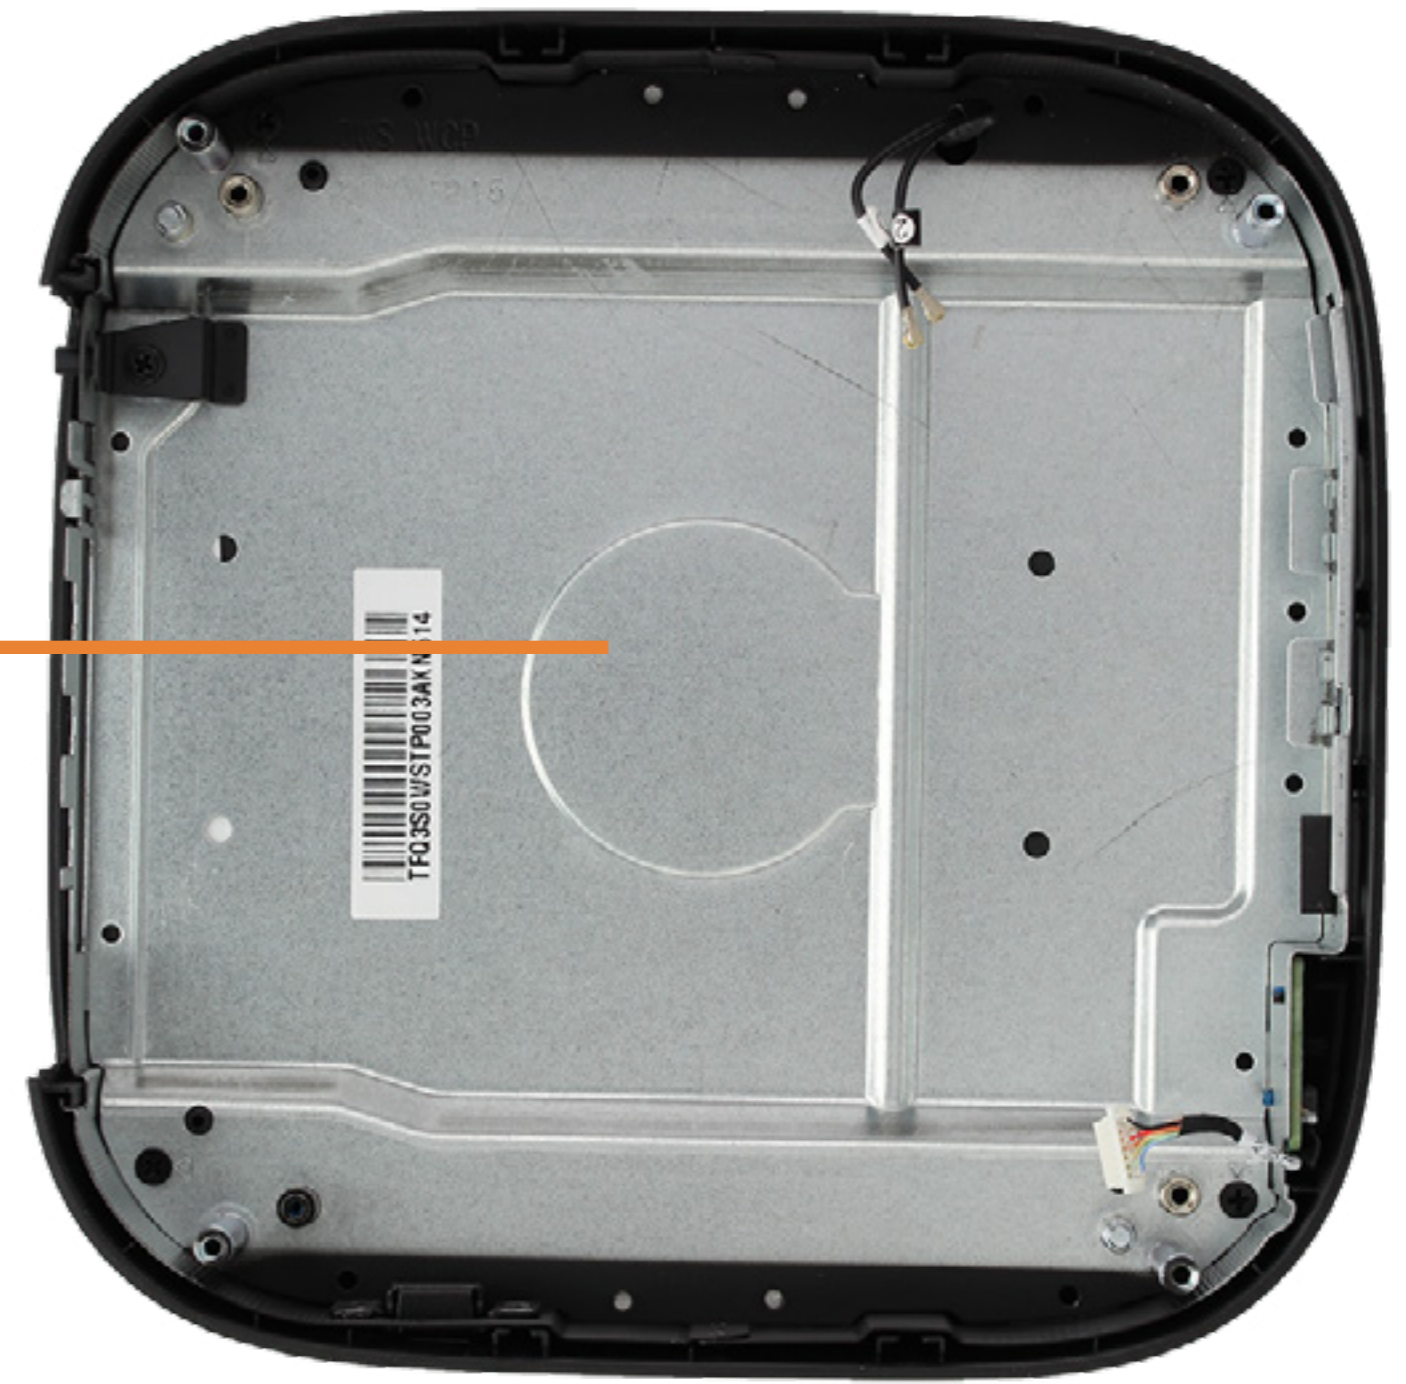

Middle Frame