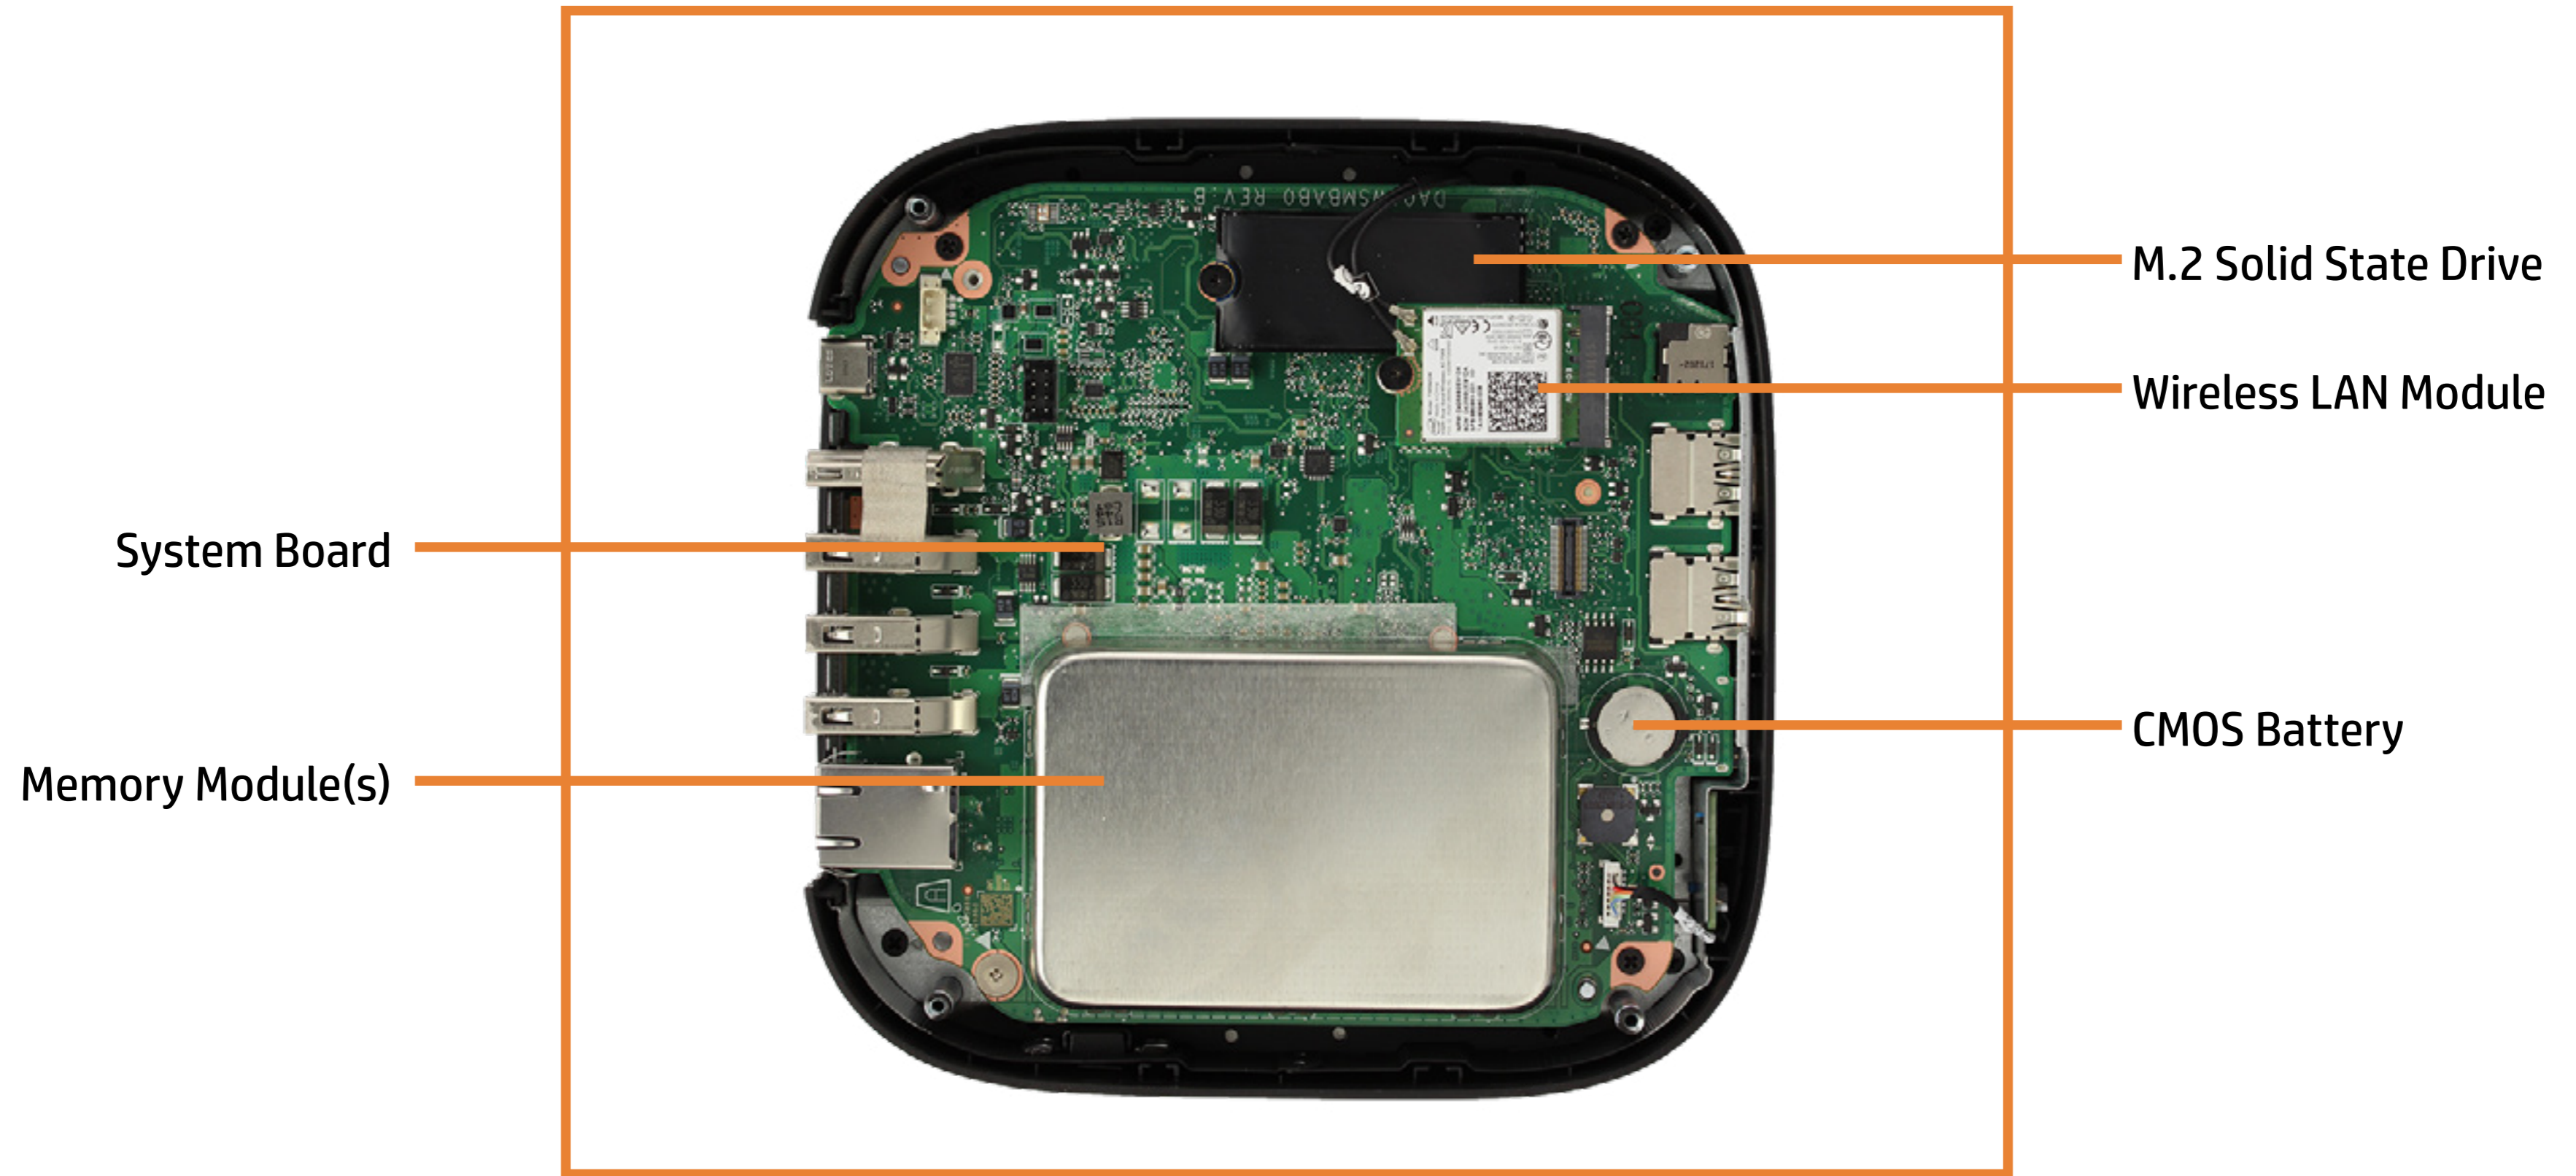

Parts List

Front View

Left View

Right View

Rear View

Bottom View

Bottom Cover

Top View

Top Cover

Internal View 1

Internal View 2

DC-in Cable

Internal View 3

Internal View 4

I/O Frame

Bottom Shielding

DC-in Cable

Memory Module(s)

Wireless LAN Module

M.2 Solid State Drive

CMOS Battery

System board

Fan

Heatsink