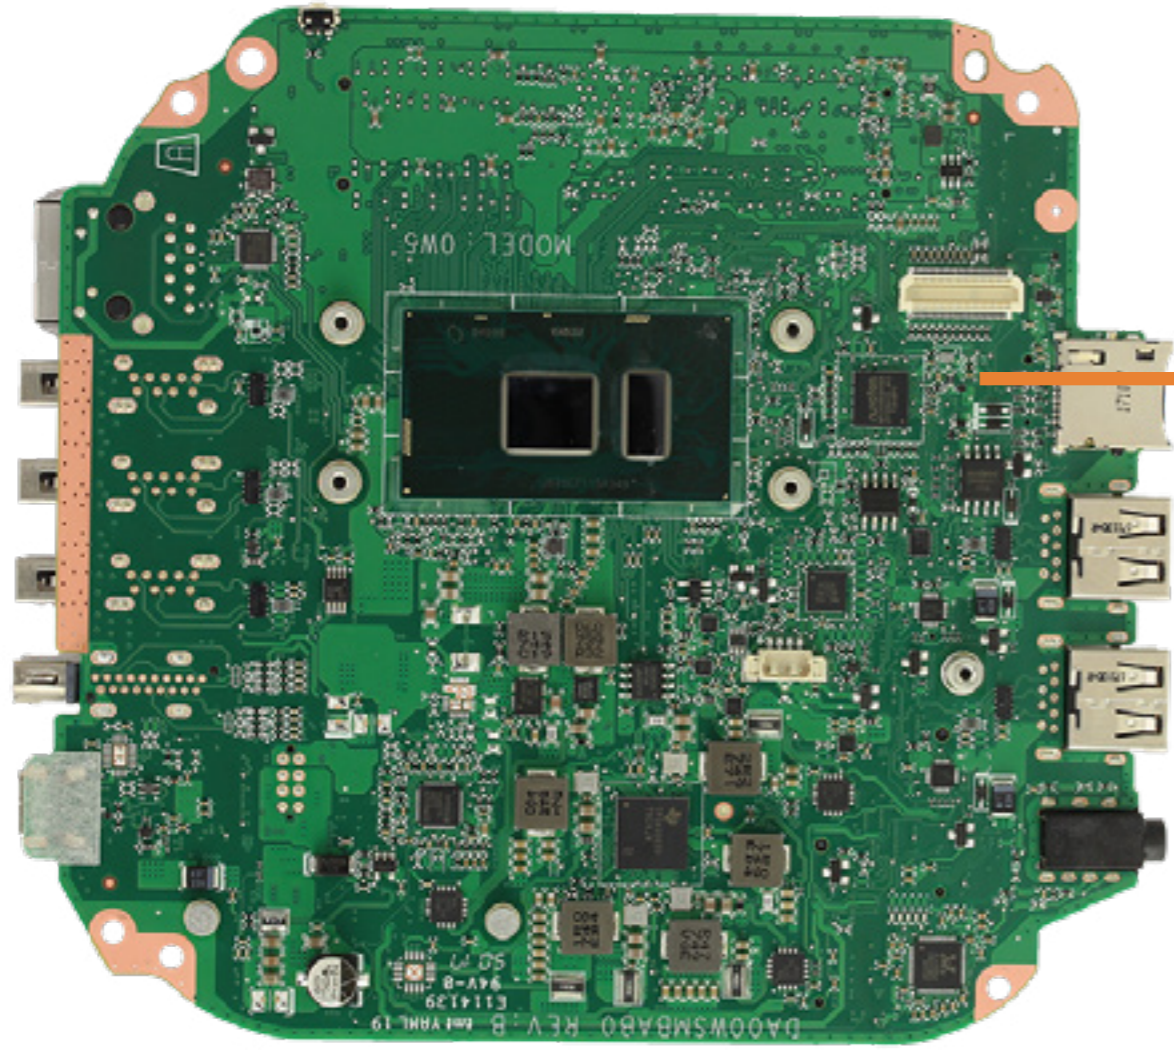

Top Cover

Internal View 1

Internal View 2

DC-in Cable

Internal View 3

Internal View 4

I/O Frame

Bottom Shielding

DC-in Cable

Memory Module(s)

Wireless LAN Module

M.2 Solid State Drive

CMOS Battery

System board

Fan

Heatsink

Middle Frame

Power Button Board