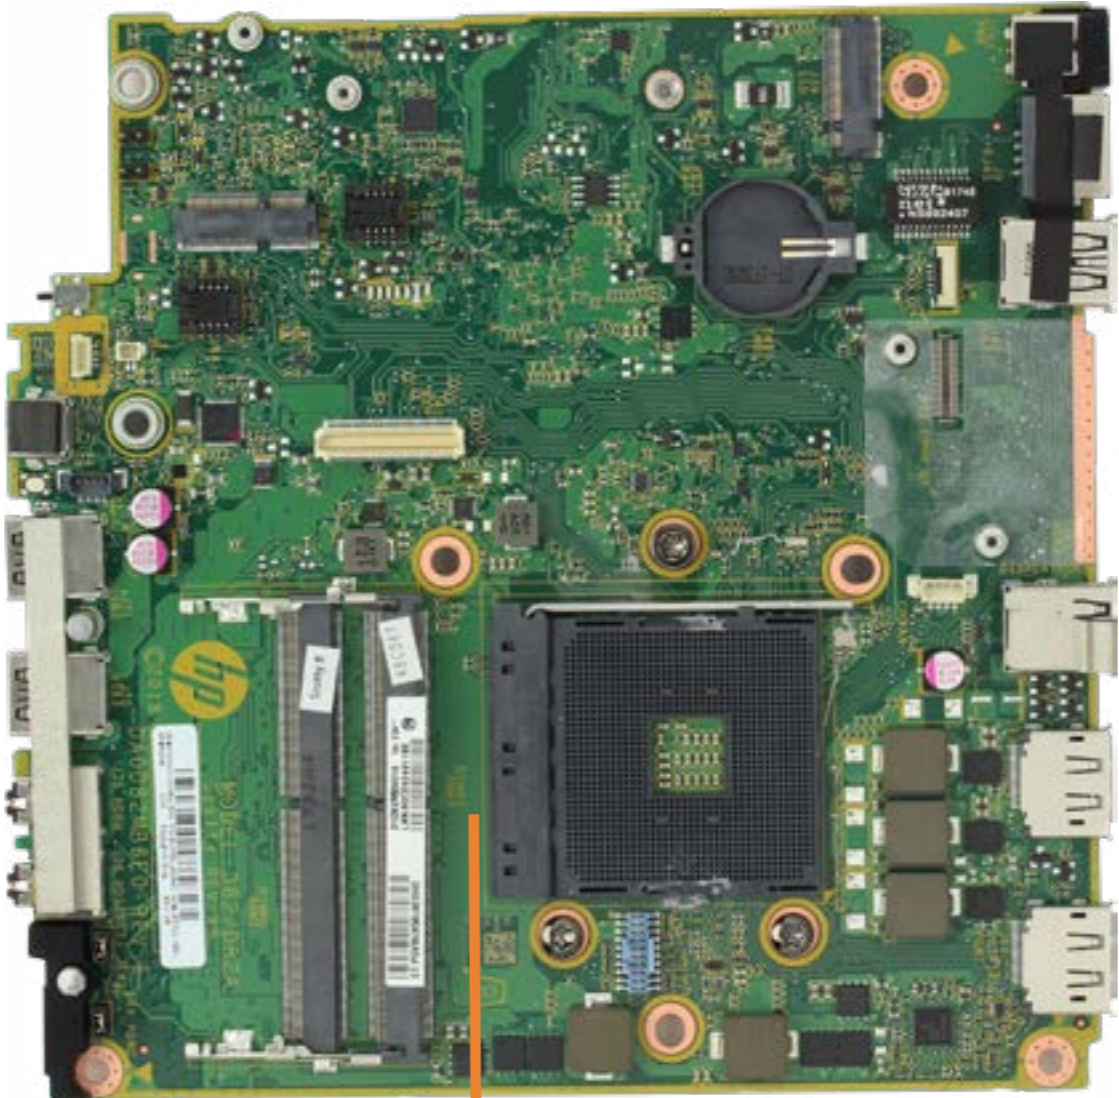

Motherboard (Top)

- Access Panel
- 2.5in Storage Drive
- Storage Drive Cage
- Storage Drive Cable
- Memory Module(s)
- Wireless LAN Module
- M.2 Solid State Drive
- Option Board
- Fan
- Speaker
- Thermal Sensor
- Heat Sink
- CPU
- CMOS Battery
- **Motherboard (Top)**
- Motherboard (Bottom)
- Wireless Antennas

[Go to External Views](#)