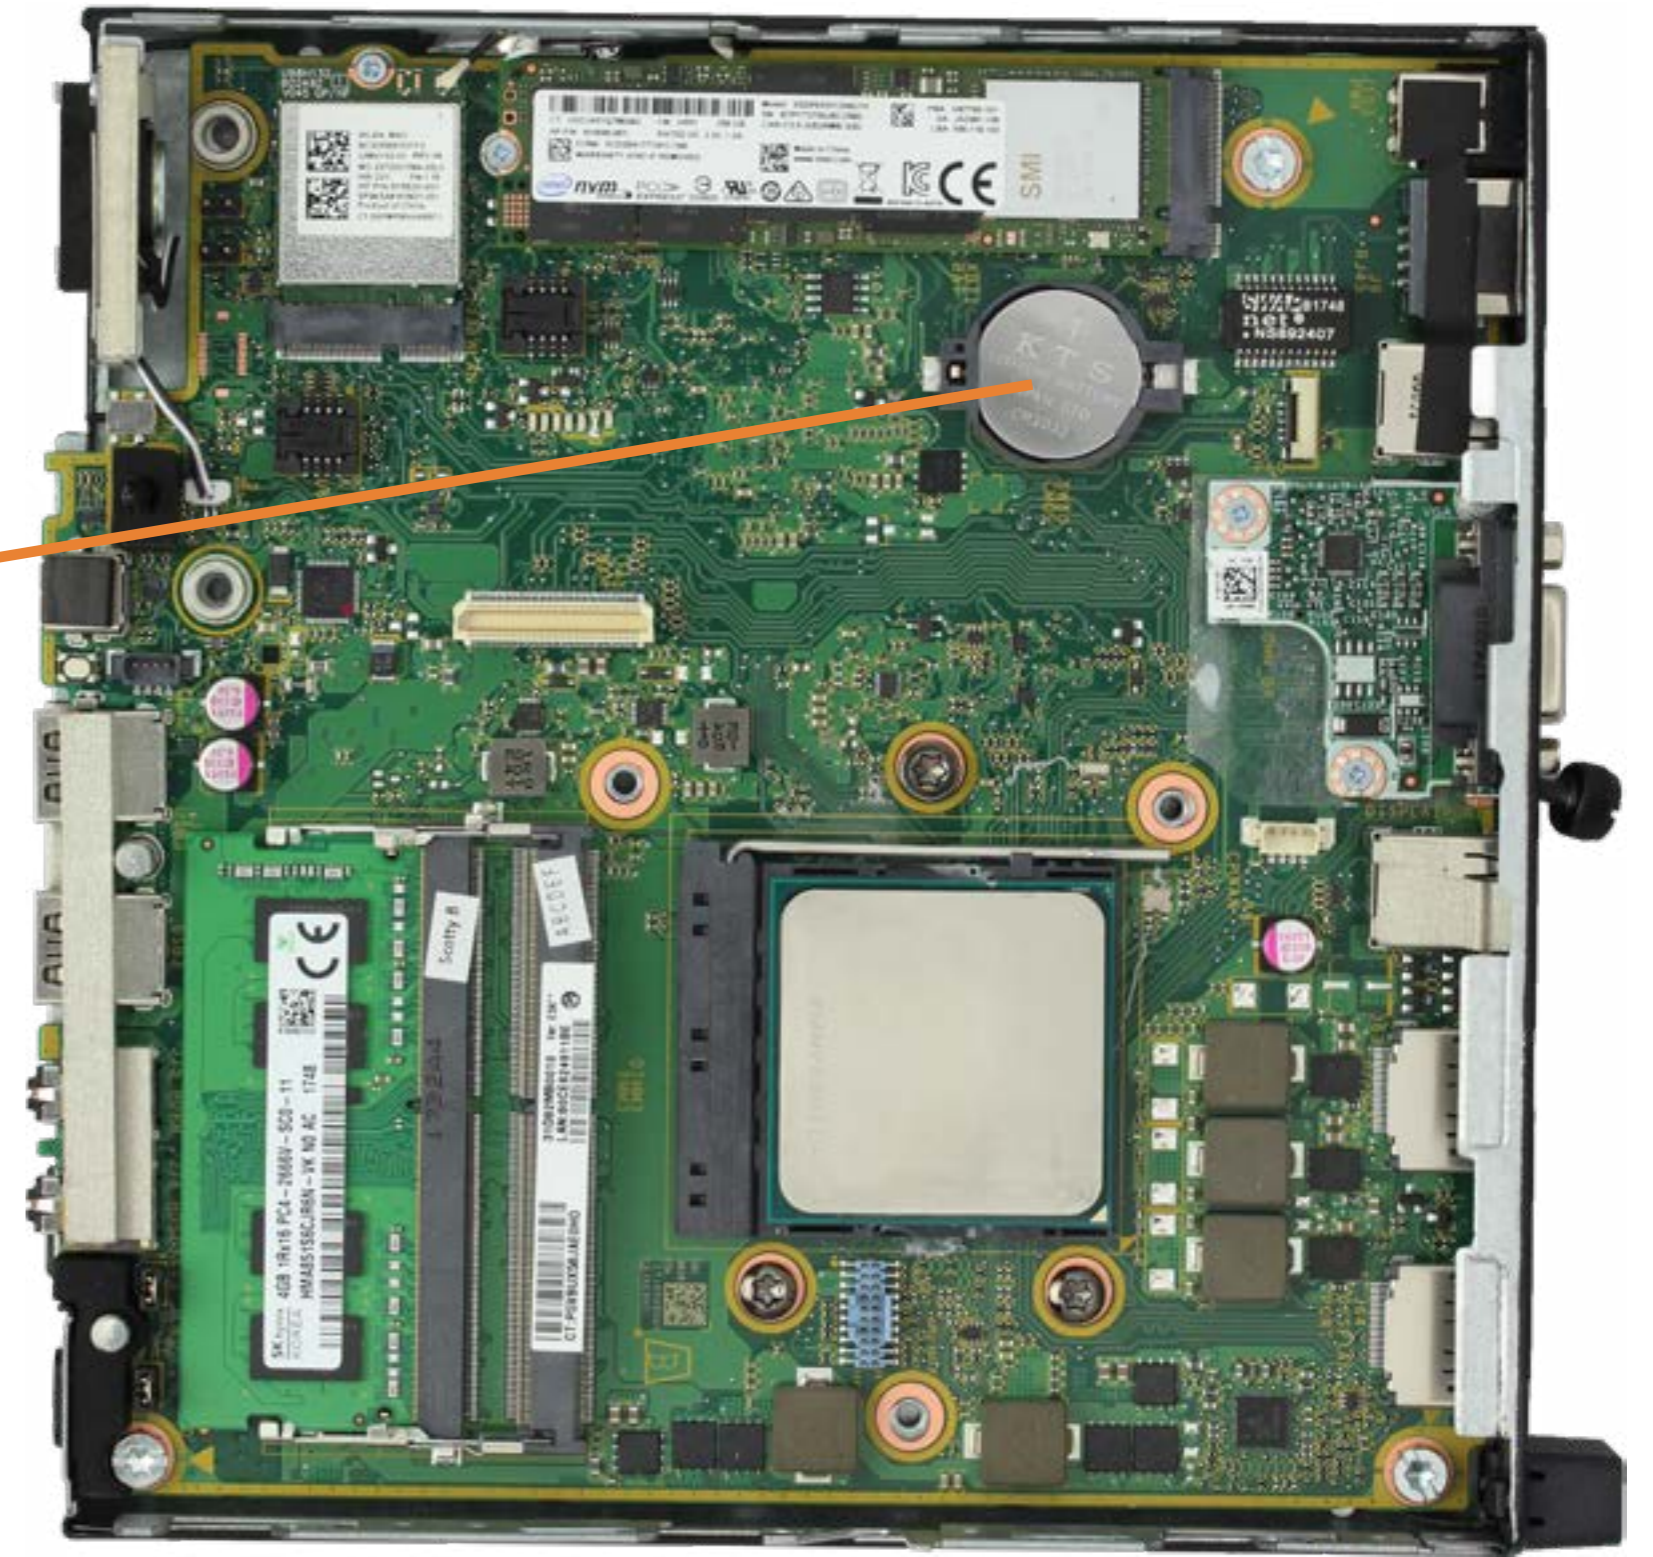

Motherboard (Bottom)

Wireless Antennas

[Go to External Views](#)

# CMOS Battery

- Access Panel
- 2.5in Storage Drive
- Storage Drive Cage
- Storage Drive Cable
- Memory Module(s)
- Wireless LAN Module
- M.2 Solid State Drive
- Option Board
- Fan
- Speaker
- Thermal Sensor
- Heat Sink
- CPU
- CMOS Battery**
- Motherboard (Top)
- Motherboard (Bottom)
- Wireless Antennas