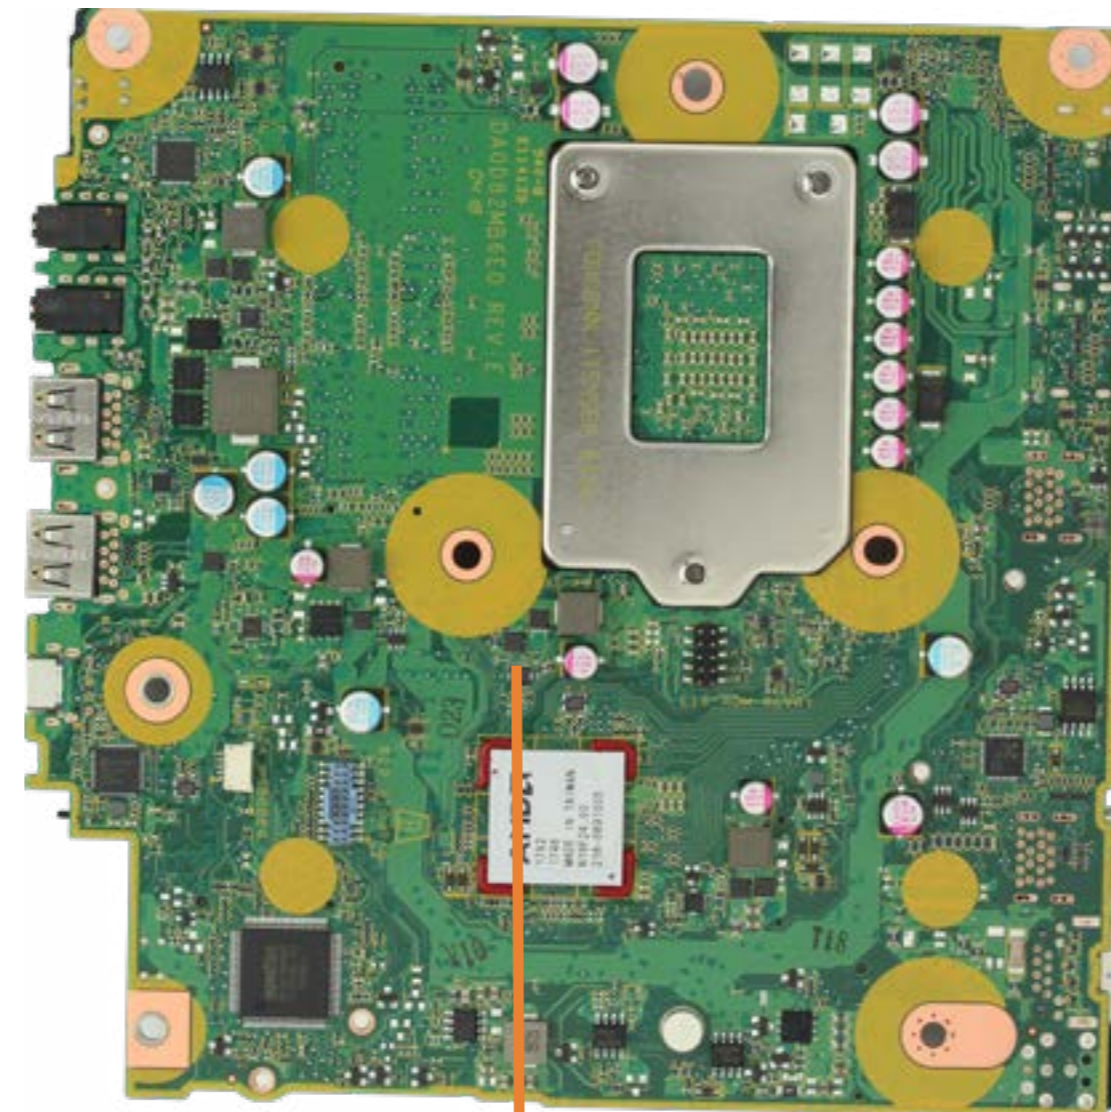

# Motherboard (Bottom)

Access Panel

2.5in Storage Drive

Storage Drive Cage

Storage Drive Cable

Memory Module(s)

Wireless LAN Module

M.2 Solid State Drive

Option Board

Fan

Speaker

Thermal Sensor

Heat Sink

CPU

CMOS Battery

Motherboard (Top)

**Motherboard (Bottom)**

Wireless Antennas

Go to External Views