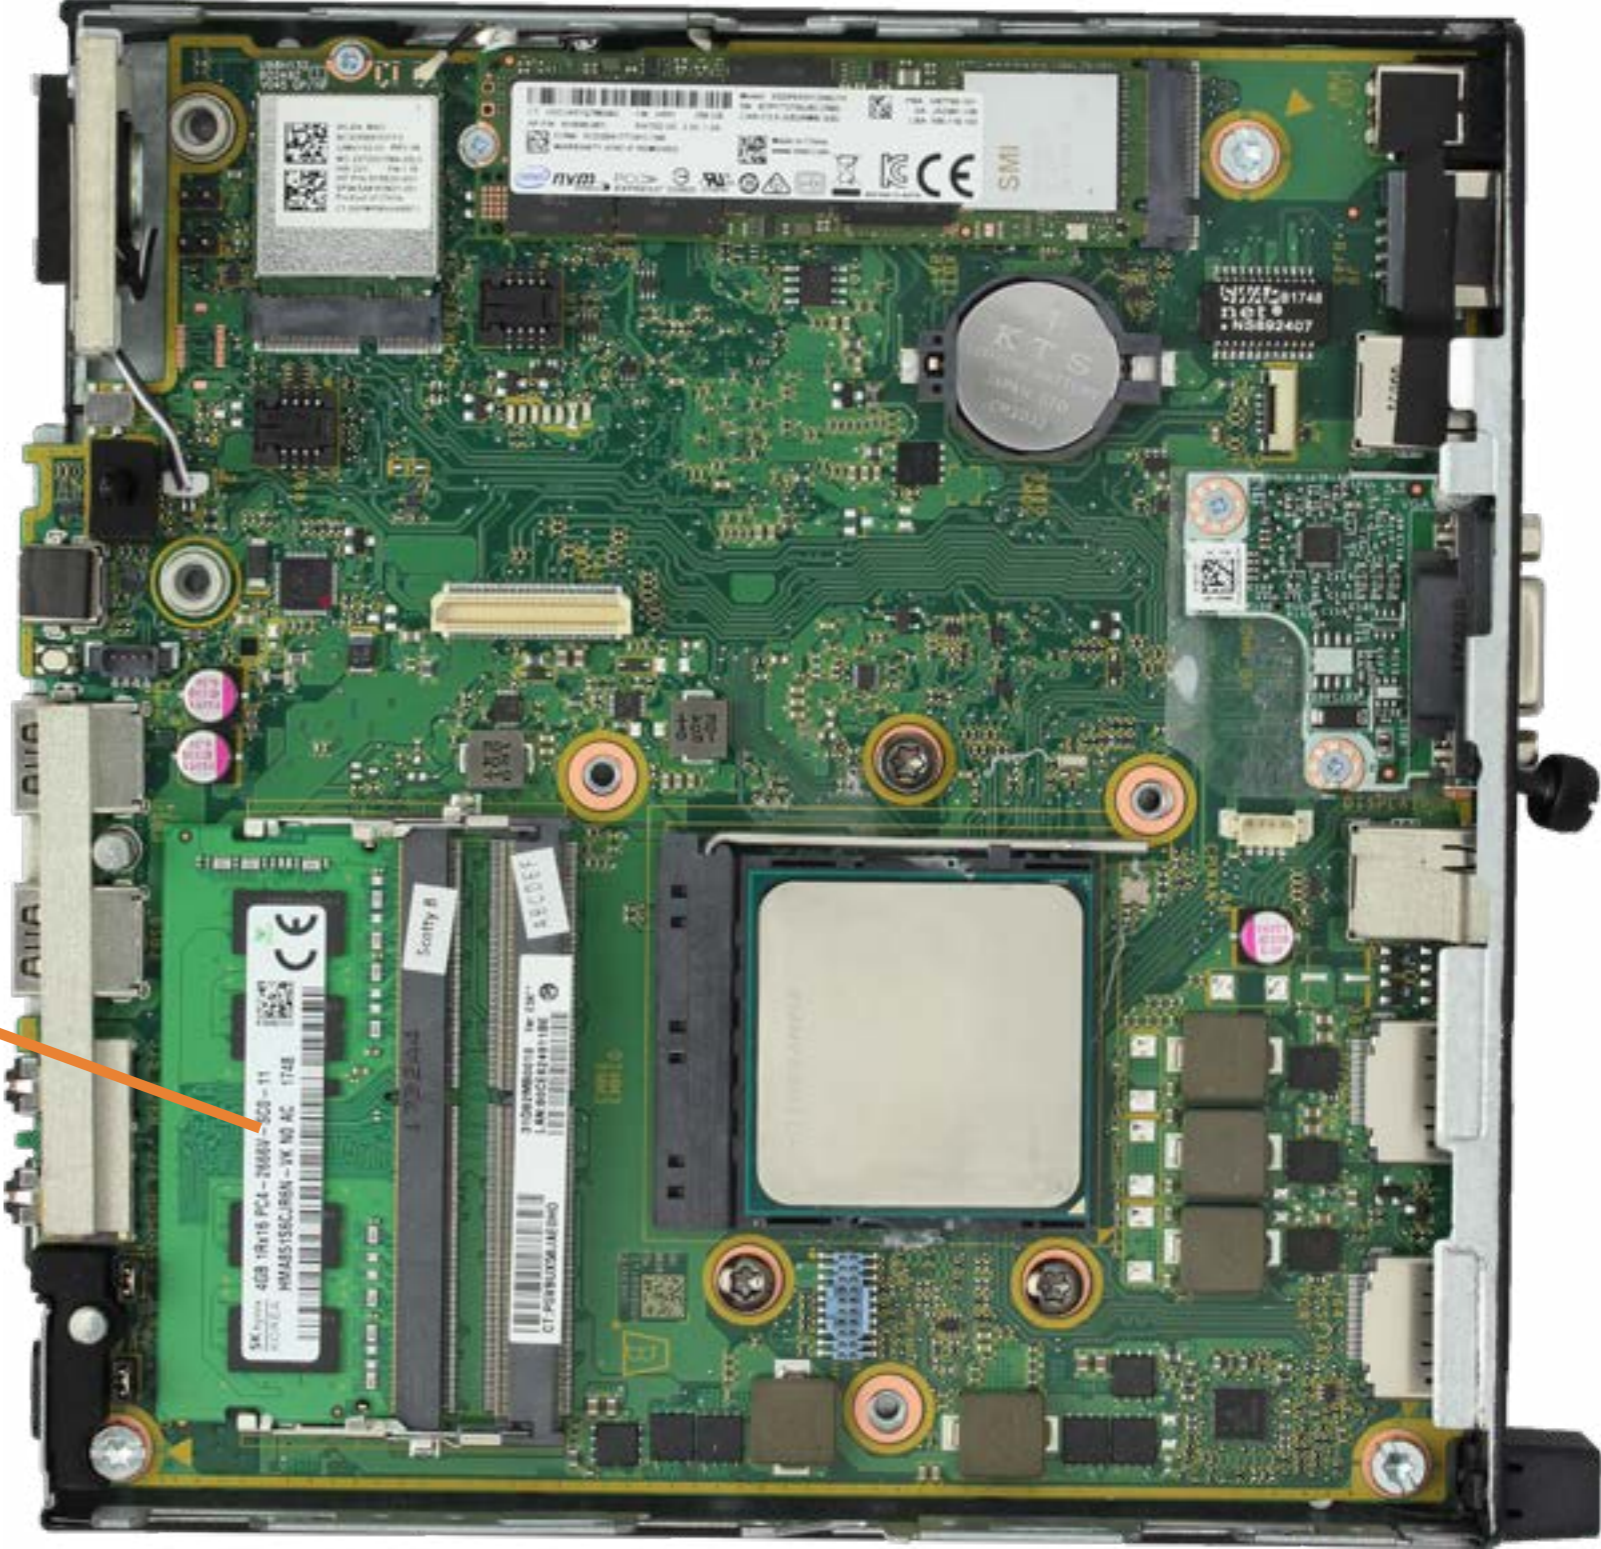

Memory Module(s)

- Access Panel
- 2.5in Storage Drive
- Storage Drive Cage
- Storage Drive Cable
- **Memory Module(s)**
- Wireless LAN Module
- M.2 Solid State Drive
- Option Board
- Fan
- Speaker
- Thermal Sensor
- Heat Sink
- CPU
- CMOS Battery
- Motherboard (Top)
- Motherboard (Bottom)
- Wireless Antennas

[Go to External Views](#)