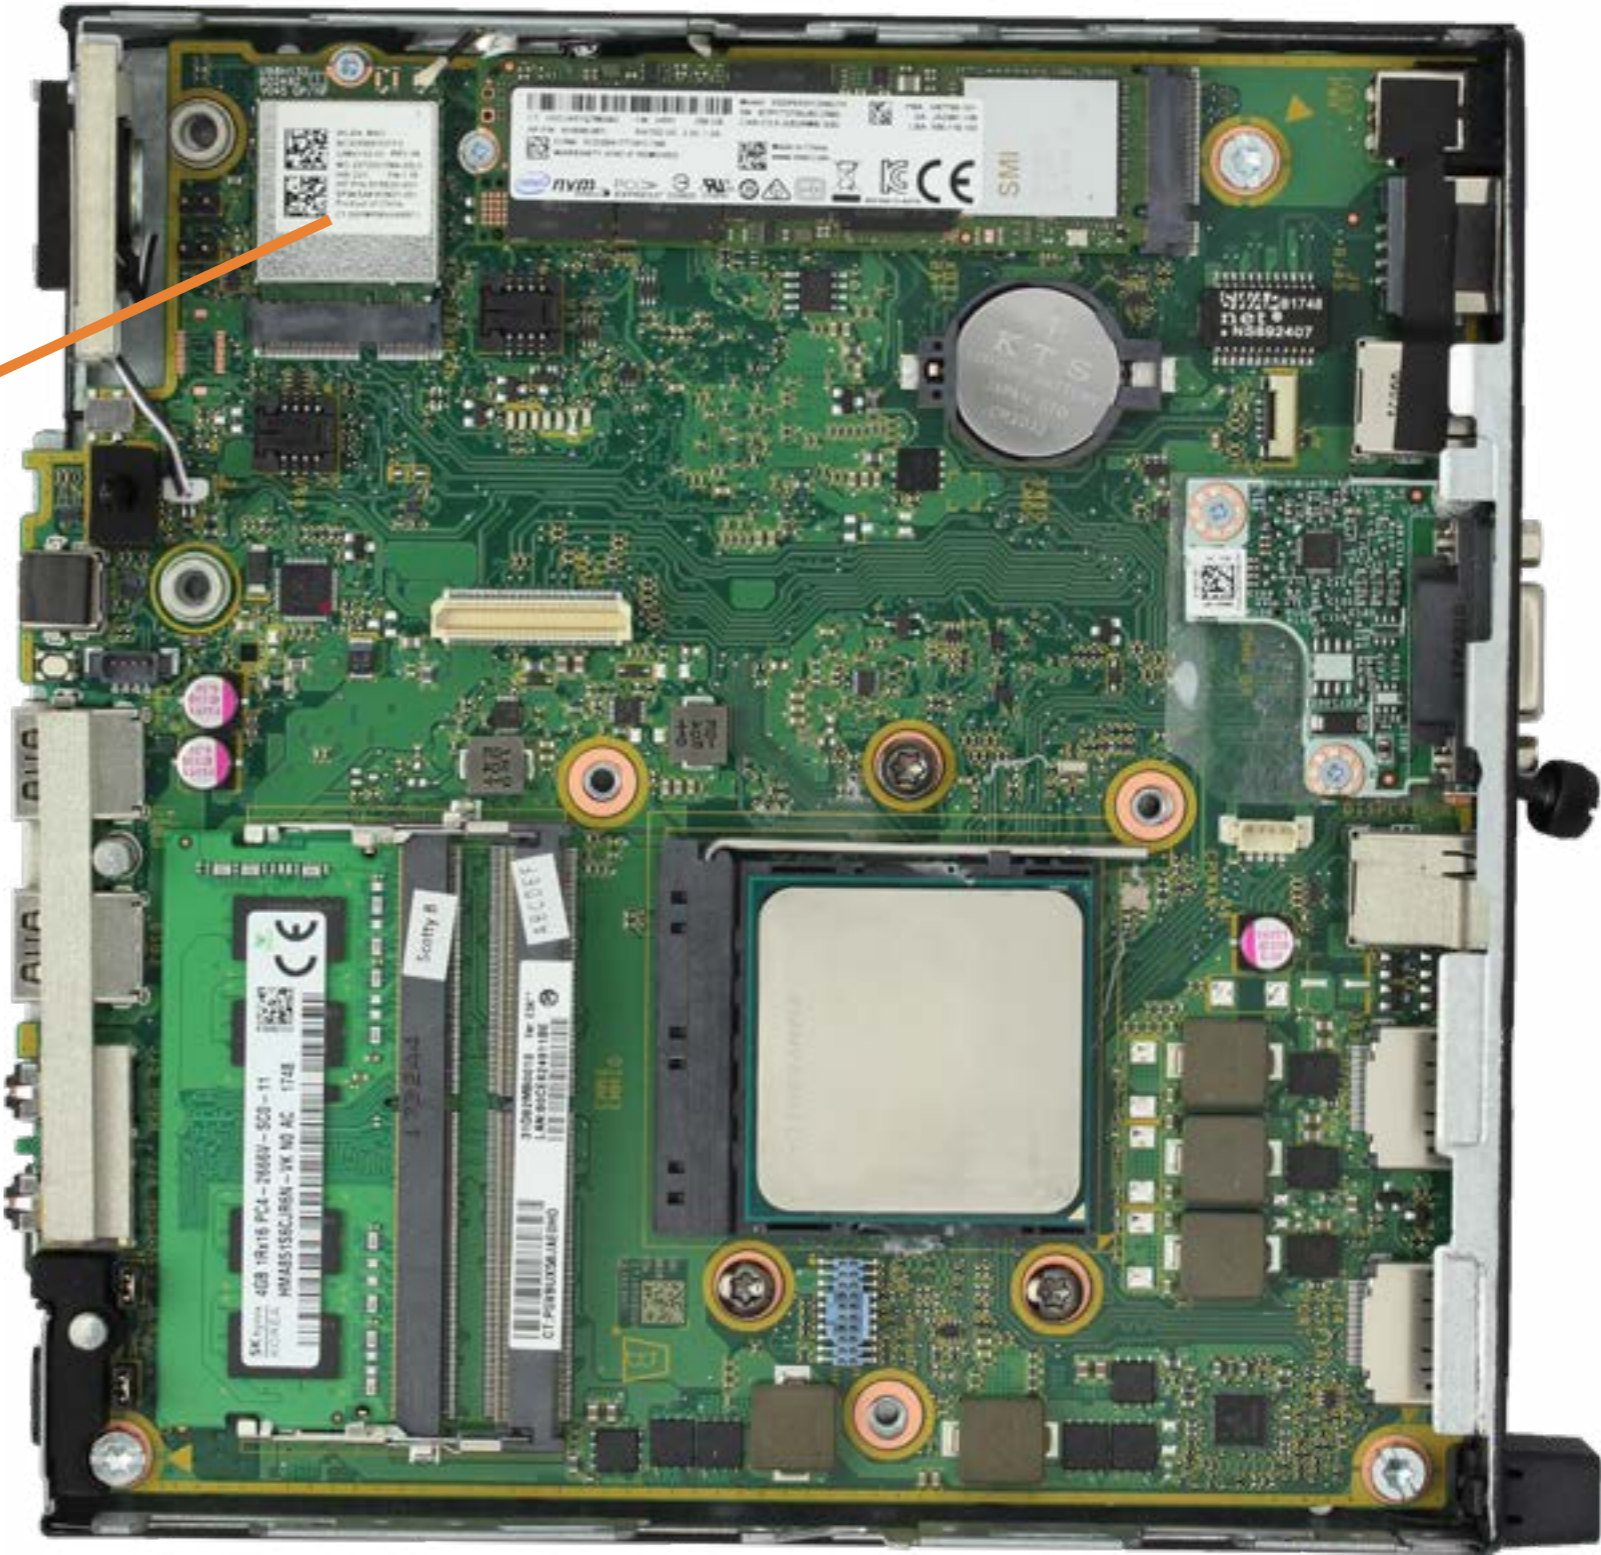

Wireless LAN Module

- Access Panel
- 2.5in Storage Drive
- Storage Drive Cage
- Storage Drive Cable
- Memory Module(s)
- **Wireless LAN Module**
- M.2 Solid State Drive
- Option Board
- Fan
- Speaker
- Thermal Sensor
- Heat Sink
- CPU
- CMOS Battery
- Motherboard (Top)
- Motherboard (Bottom)
- Wireless Antennas

[Go to External Views](#)