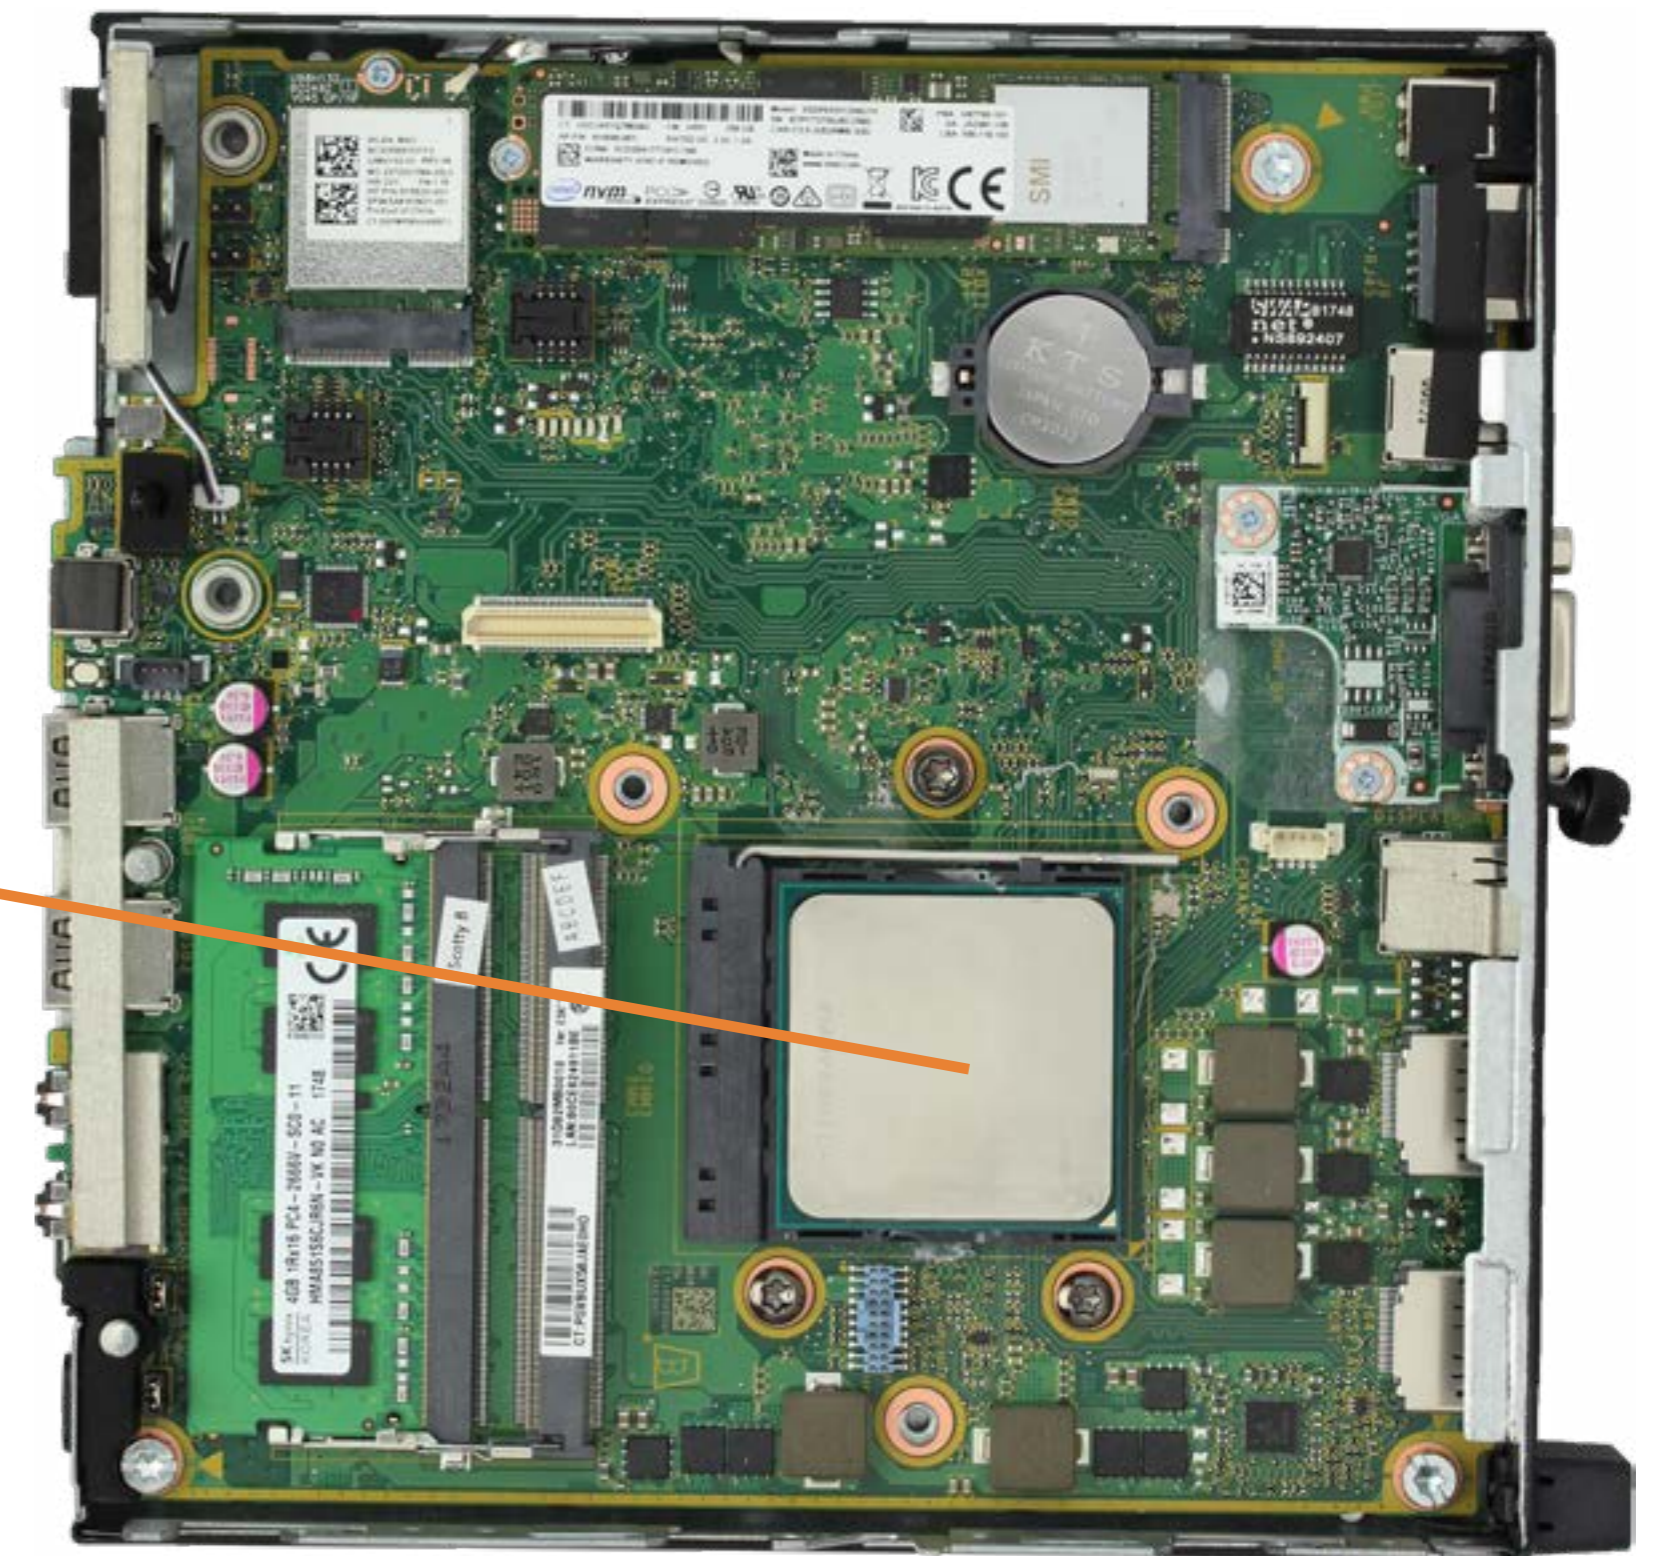

# CPU

Access Panel

2.5in Storage Drive

Storage Drive Cage

Storage Drive Cable

Memory Module(s)

Wireless LAN Module

M.2 Solid State Drive

Option Board

Fan

Speaker

Thermal Sensor

Heat Sink

**CPU**

CMOS Battery

Motherboard (Top)

Motherboard (Bottom)

Wireless Antennas

[Go to External Views](#)