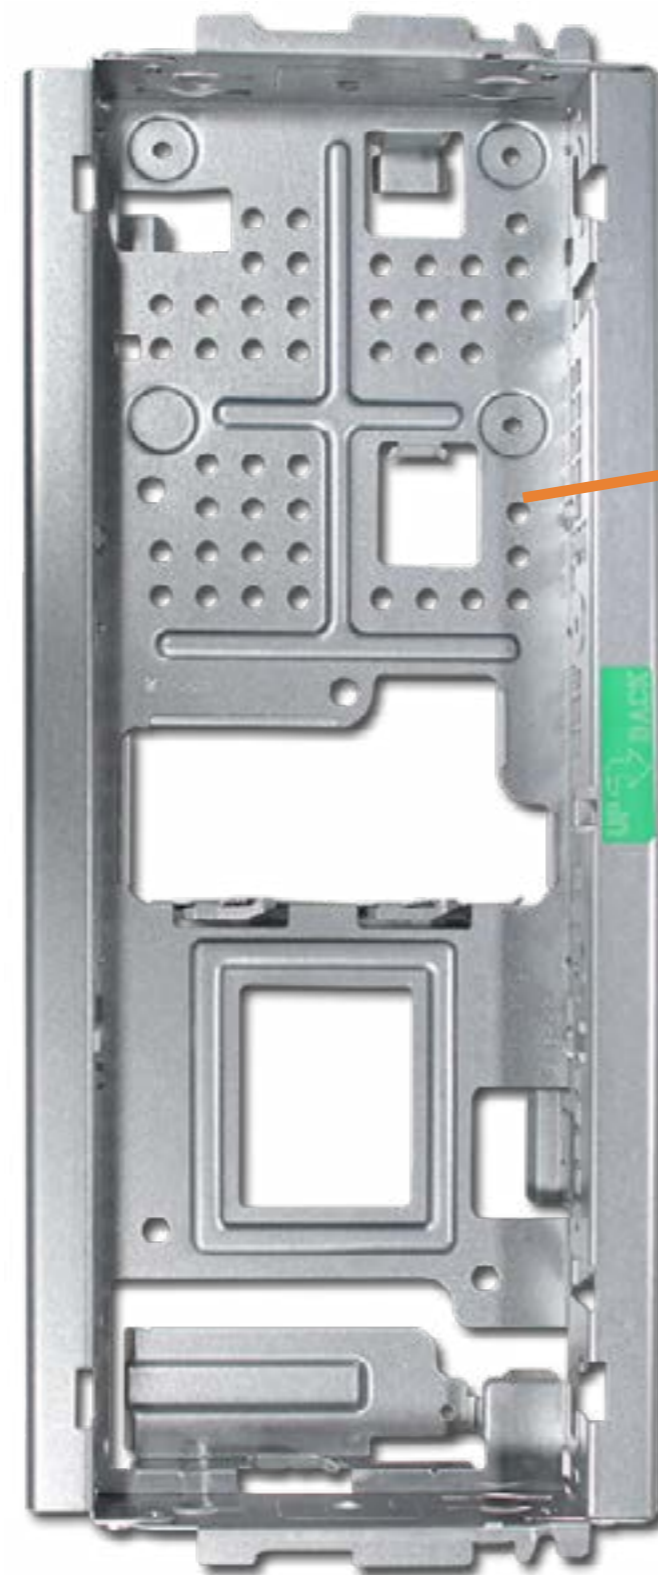

System Fan

Wireless LAN Module

Solid State Drive

Main Bezel (top)

Main Bezel (bottom)

Dust Filter Bezel

Heat Sink

Processor (CPU)

Power Supply

SD Card Reader

Speaker

Wireless LAN Antenna (front)

Wireless LAN Antenna (back)

Wireless LAN Bracket

RTC Battery

System Board (top)

System Board (bottom)

Go to External Views

Hard Disk Drive

- Access Panel
- Optical Drive
- Drives Cage
- Hard Disk Drive**
- System Memory
- Expansion Card Board
- System Fan
- Wireless LAN Module
- Solid State Drive
- Main Bezel (top)
- Main Bezel (bottom)
- Dust Filter Bezel
- Heat Sink
- Processor (CPU)
- Power Supply
- SD Card Reader
- Speaker
- Wireless LAN Antenna (front)
- Wireless LAN Antenna (back)
- Wireless LAN Bracket
- RTC Battery
- System Board (top)
- System Board (bottom)
- Go to External Views

System Memory

- Access Panel
- Optical Drive
- Drives Cage
- Hard Disk Drive
- System Memory**
- Expansion Card Board
- System Fan
- Wireless LAN Module
- Solid State Drive
- Main Bezel (top)
- Main Bezel (bottom)
- Dust Filter Bezel
- Heat Sink
- Processor (CPU)
- Power Supply
- SD Card Reader
- Speaker
- Wireless LAN Antenna (front)
- Wireless LAN Antenna (back)
- Wireless LAN Bracket
- RTC Battery
- System Board (top)
- System Board (bottom)
- Go to External Views