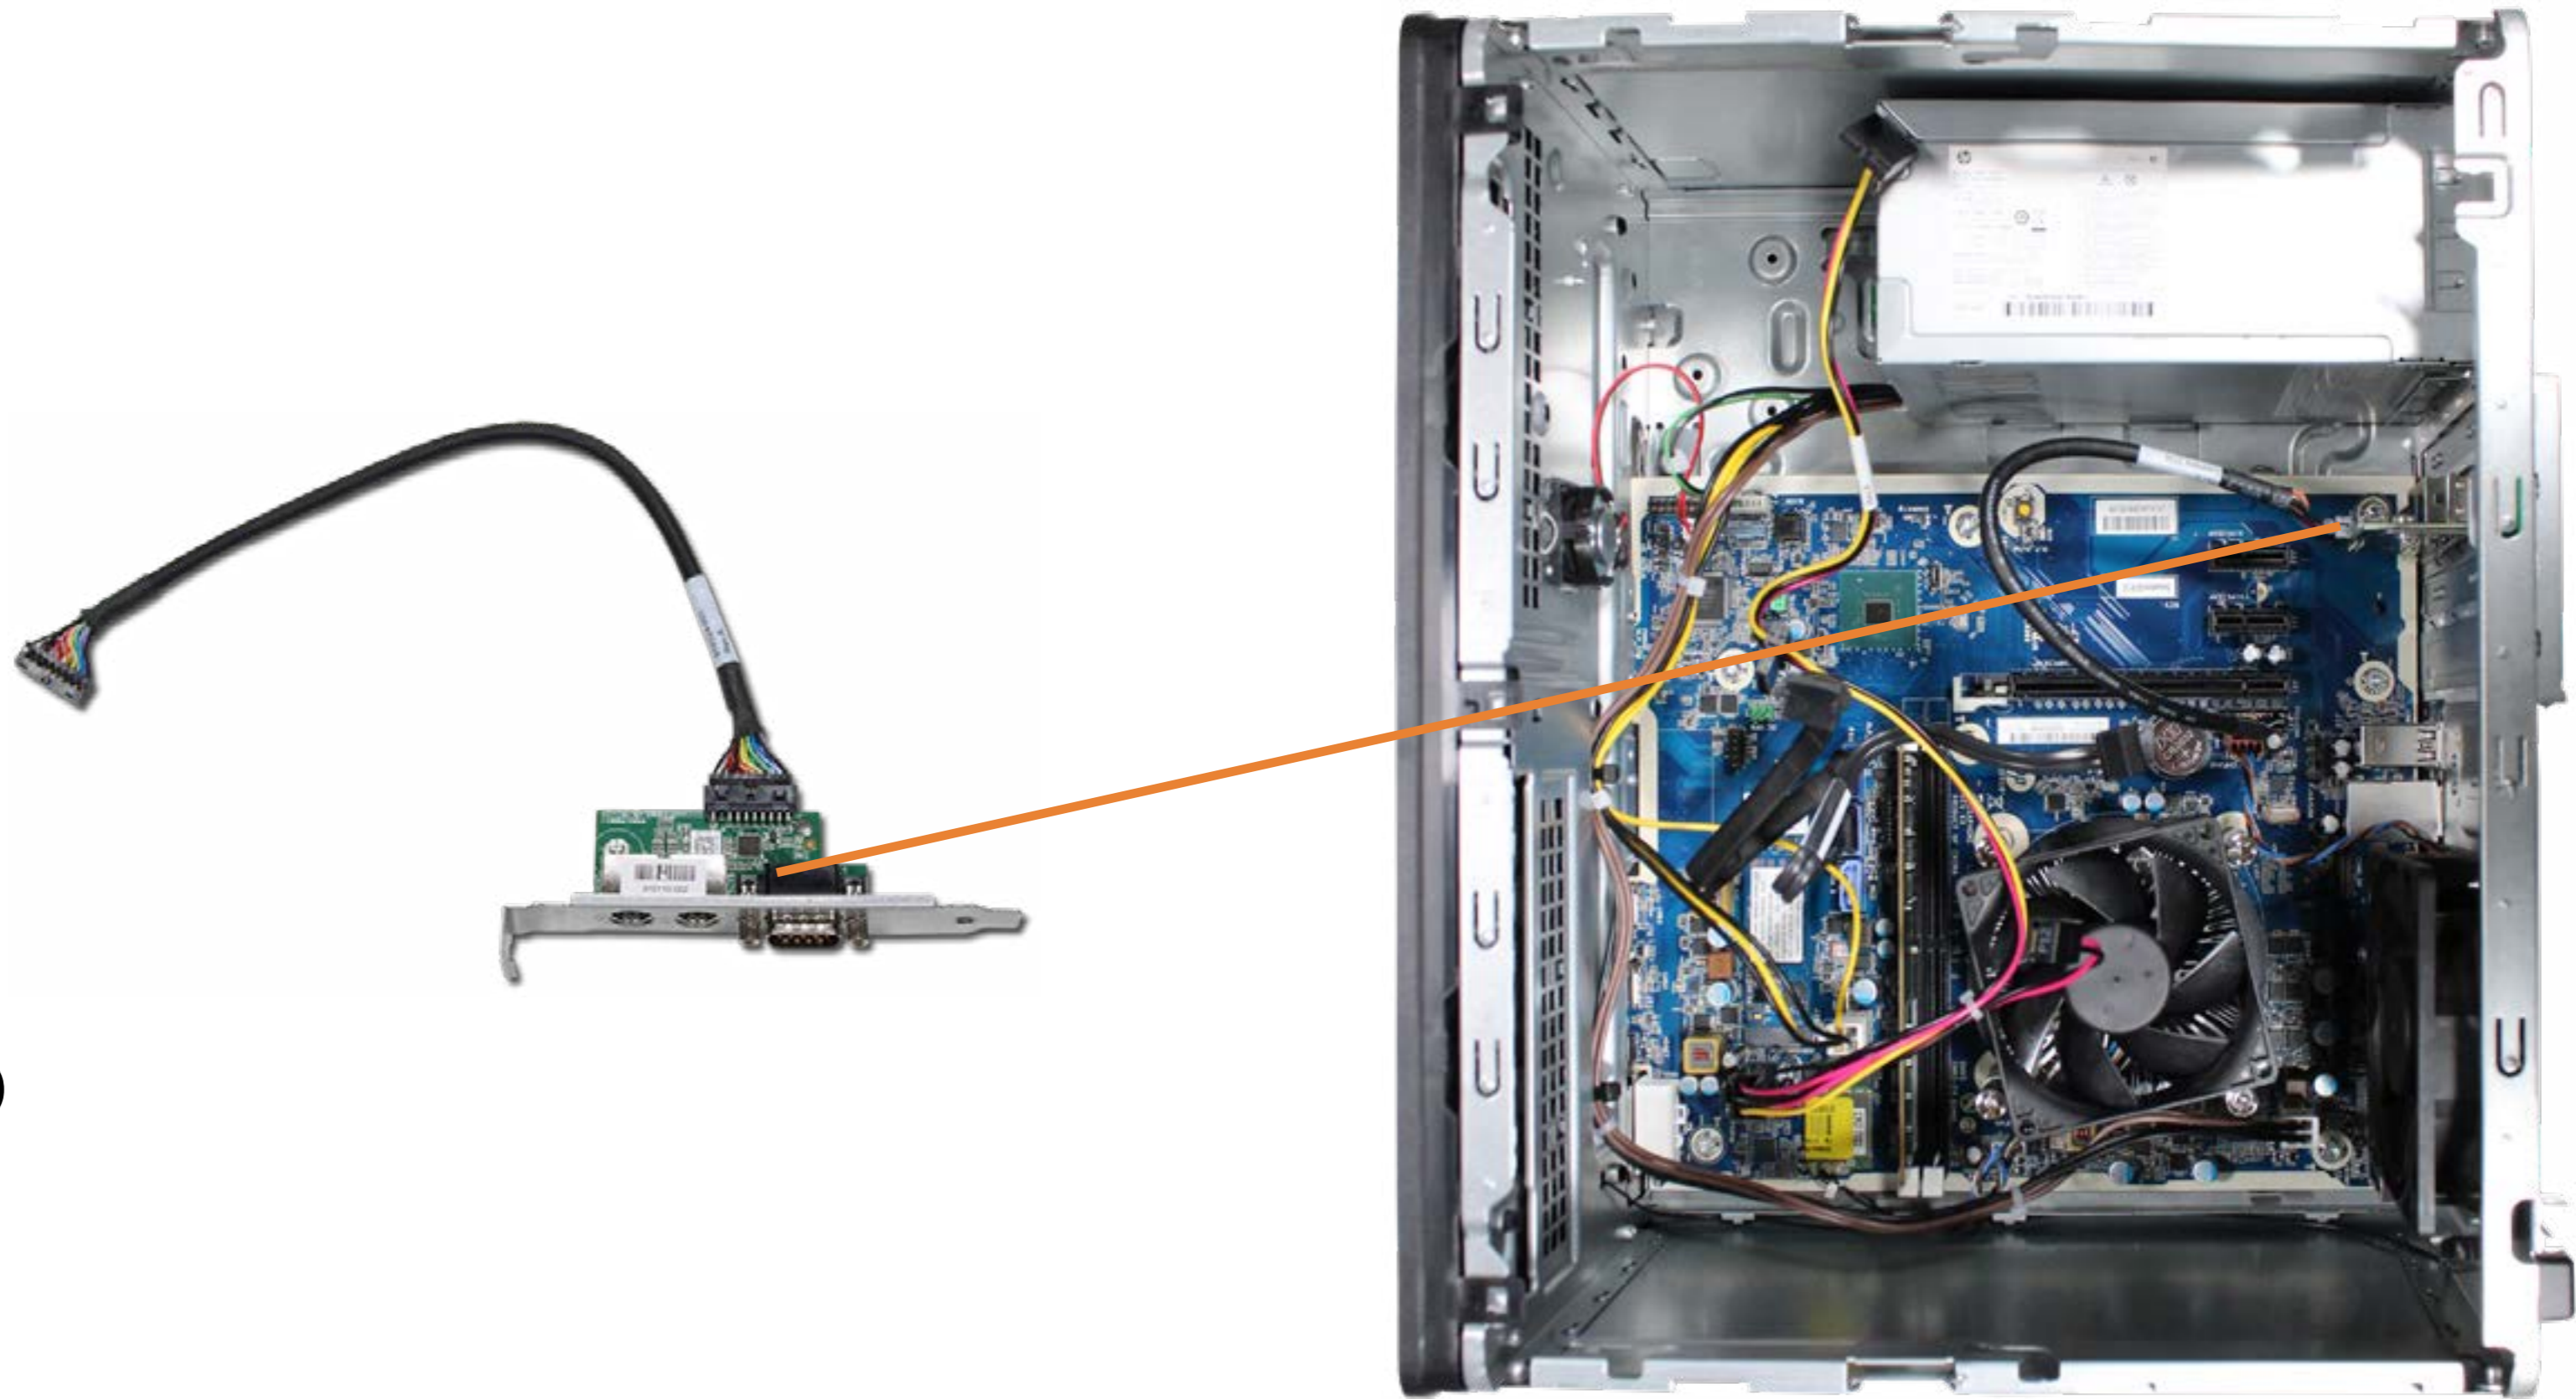

Expansion Card Board

- Access Panel
- Optical Drive
- Drives Cage
- Hard Disk Drive
- System Memory
- **Expansion Card Board**
- System Fan
- Wireless LAN Module
- Solid State Drive
- Main Bezel (top)
- Main Bezel (bottom)
- Dust Filter Bezel
- Heat Sink
- Processor (CPU)
- Power Supply
- SD Card Reader
- Speaker
- Wireless LAN Antenna (front)
- Wireless LAN Antenna (back)
- Wireless LAN Bracket
- RTC Battery
- System Board (top)
- System Board (bottom)
- [Go to External Views](#)