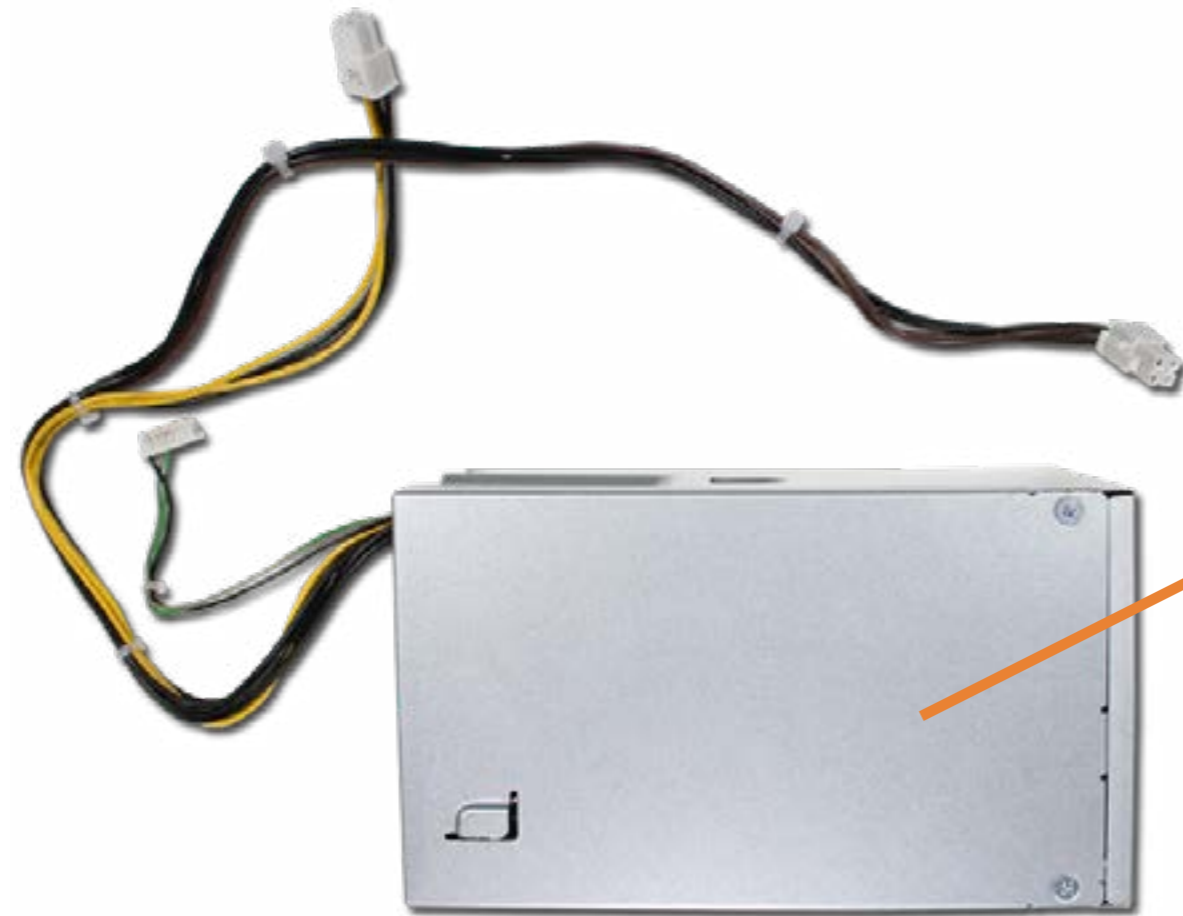

Power Supply

- Access Panel
- Optical Drive
- Drives Cage
- Hard Disk Drive
- System Memory
- Expansion Card Board
- System Fan
- Wireless LAN Module
- Solid State Drive
- Main Bezel (top)
- Main Bezel (bottom)
- Dust Filter Bezel
- Heat Sink
- Processor (CPU)
- **Power Supply**
- SD Card Reader
- Speaker
- Wireless LAN Antenna (front)
- Wireless LAN Antenna (back)
- Wireless LAN Bracket
- RTC Battery
- System Board (top)
- System Board (bottom)
- Go to External Views