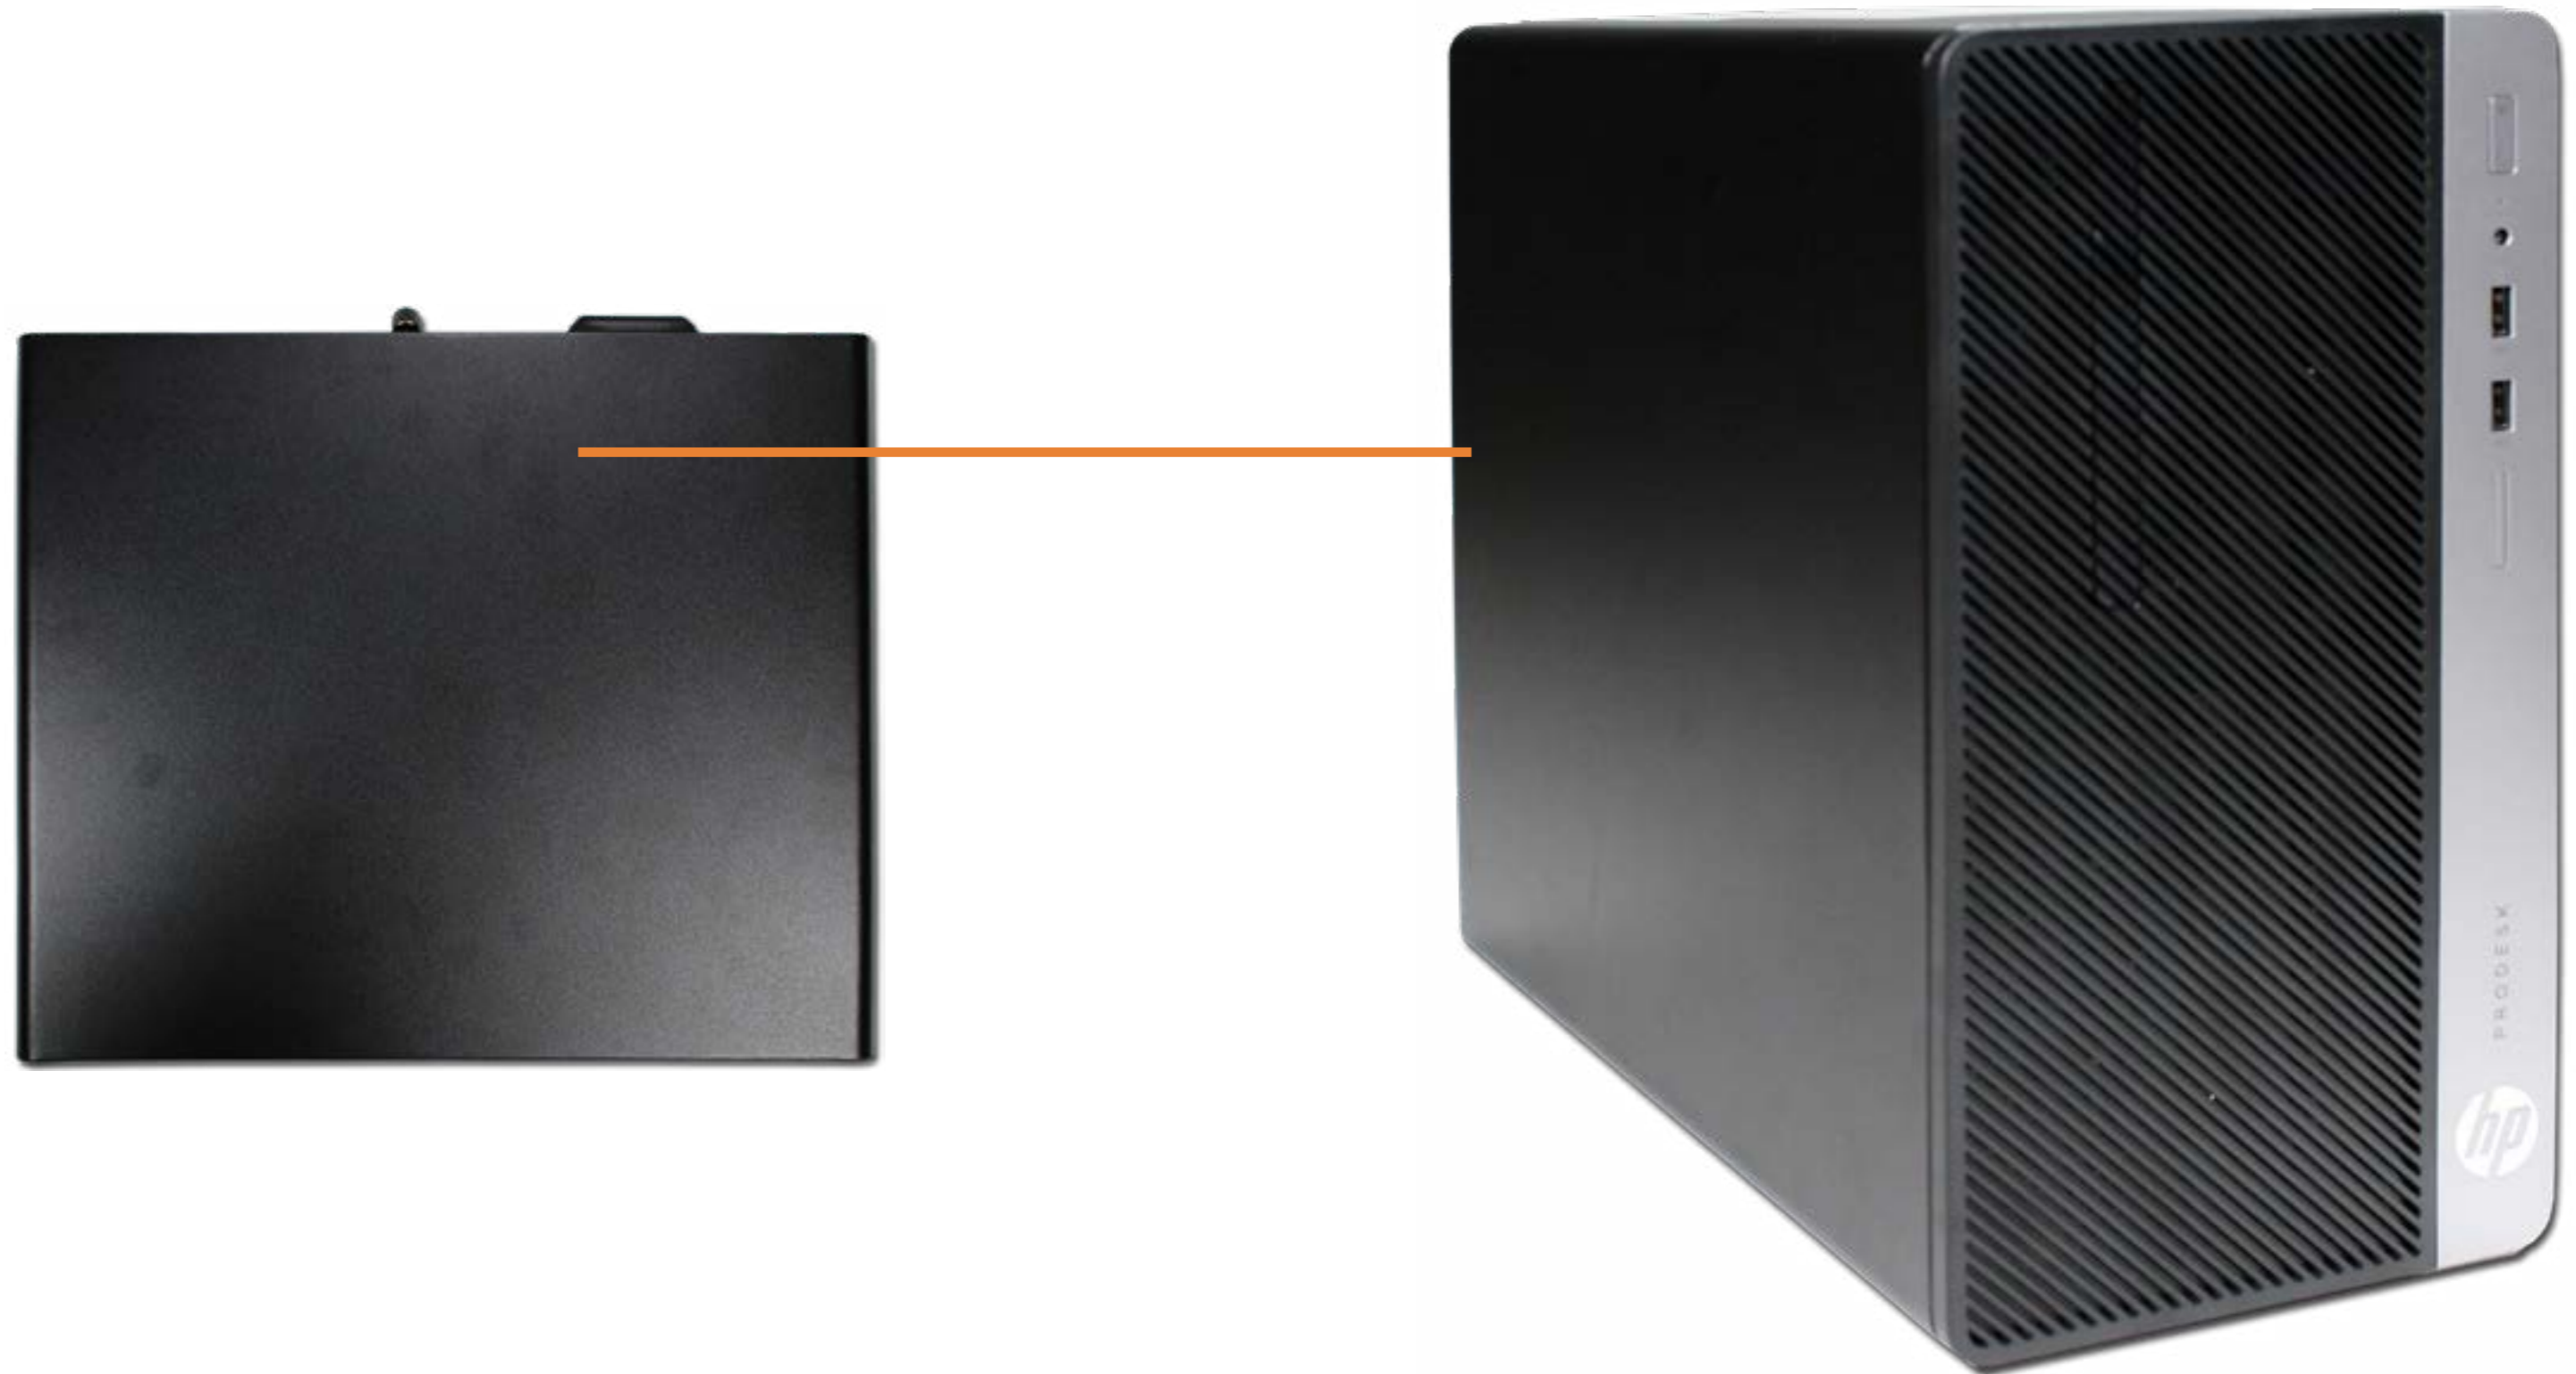

[Back to External Views](#)

[Go to Parts List](#)

Internal View

[Back to External Views](#)

[Go to Parts List](#)

Access Panel

Access Panel

- Optical Drive
 - Drives Cage
 - Hard Disk Drive
 - System Memory
 - Expansion Card Board
 - System Fan
 - Wireless LAN Module
 - Solid State Drive
 - Main Bezel (top)
 - Main Bezel (bottom)
 - Dust Filter Bezel
 - Heat Sink
 - Processor (CPU)
 - Power Supply
 - SD Card Reader
 - Speaker
 - Wireless LAN Antenna (front)
 - Wireless LAN Antenna (back)
 - Wireless LAN Bracket
 - RTC Battery
 - System Board (top)
 - System Board (bottom)
- [Go to External Views](#)