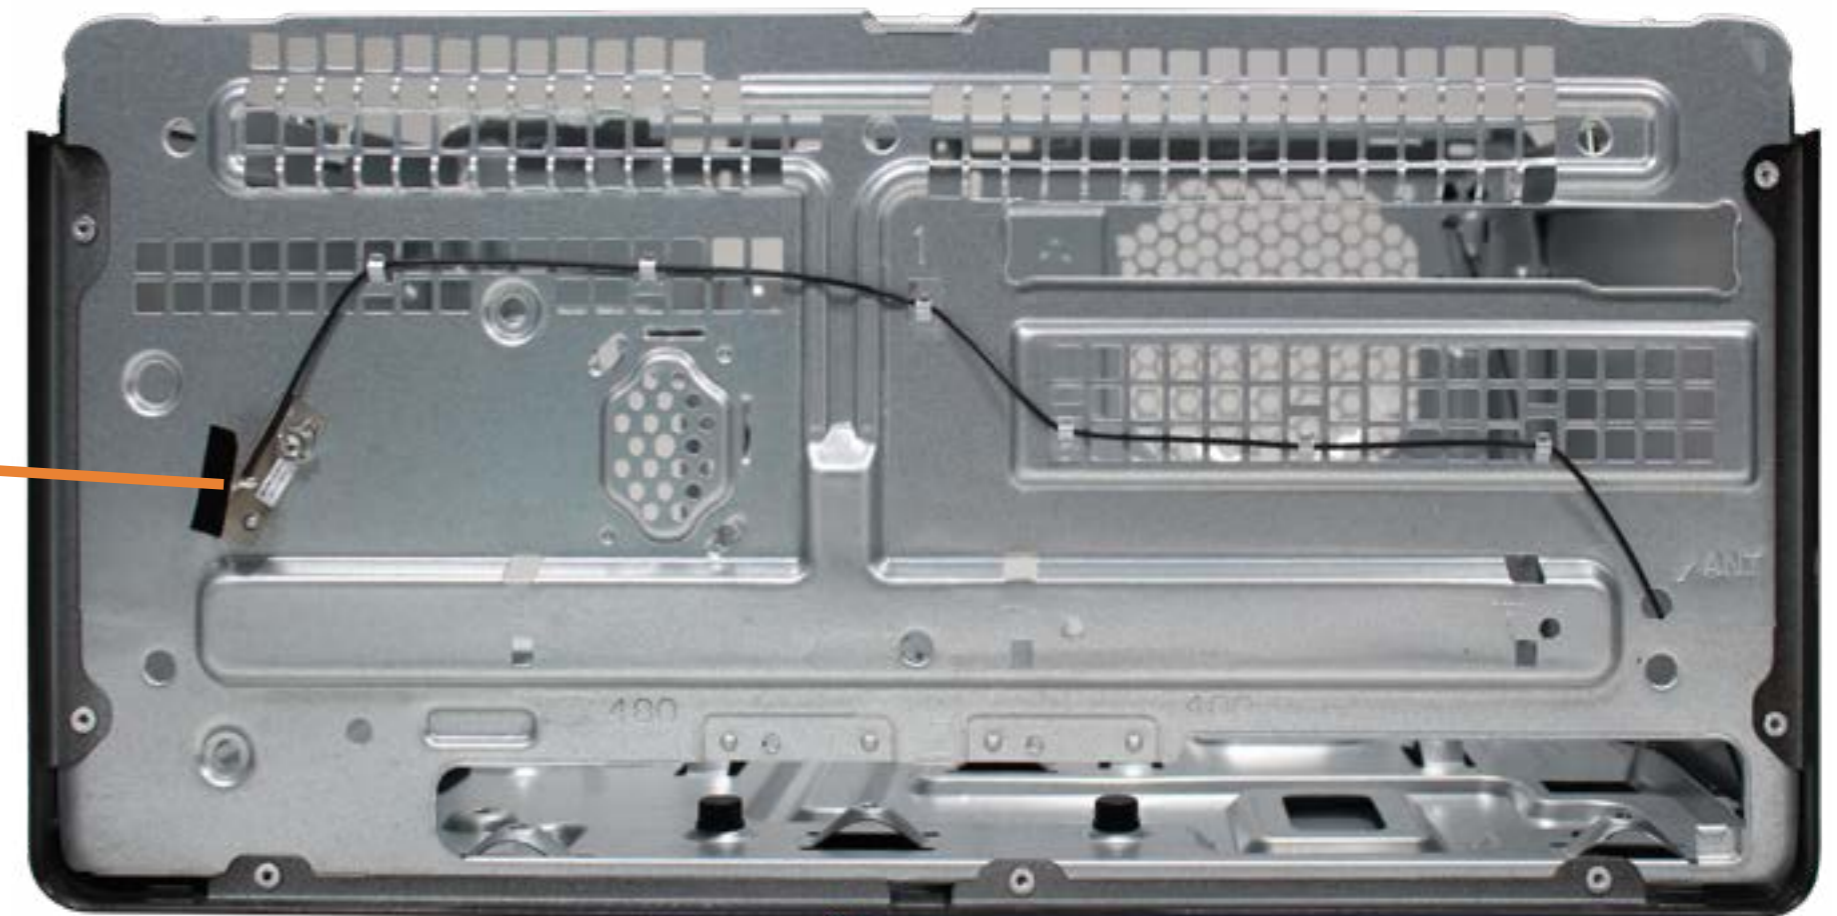

Speaker

- Access Panel
- Optical Drive
- Drives Cage
- Hard Disk Drive
- System Memory
- Expansion Card Board
- System Fan
- Wireless LAN Module
- Solid State Drive
- Main Bezel (top)
- Main Bezel (bottom)
- Dust Filter Bezel
- Heat Sink
- Processor (CPU)
- Power Supply
- SD Card Reader

Speaker

- Wireless LAN Antenna (front)
- Wireless LAN Antenna (back)
- Wireless LAN Bracket
- RTC Battery
- System Board (top)
- System Board (bottom)

[Go to External Views](#)

Wireless LAN Antenna (front)

- Access Panel
- Optical Drive
- Drives Cage
- Hard Disk Drive
- System Memory
- Expansion Card Board
- System Fan
- Wireless LAN Module
- Solid State Drive
- Main Bezel (top)
- Main Bezel (bottom)
- Dust Filter Bezel
- Heat Sink
- Processor (CPU)
- Power Supply
- SD Card Reader
- Speaker