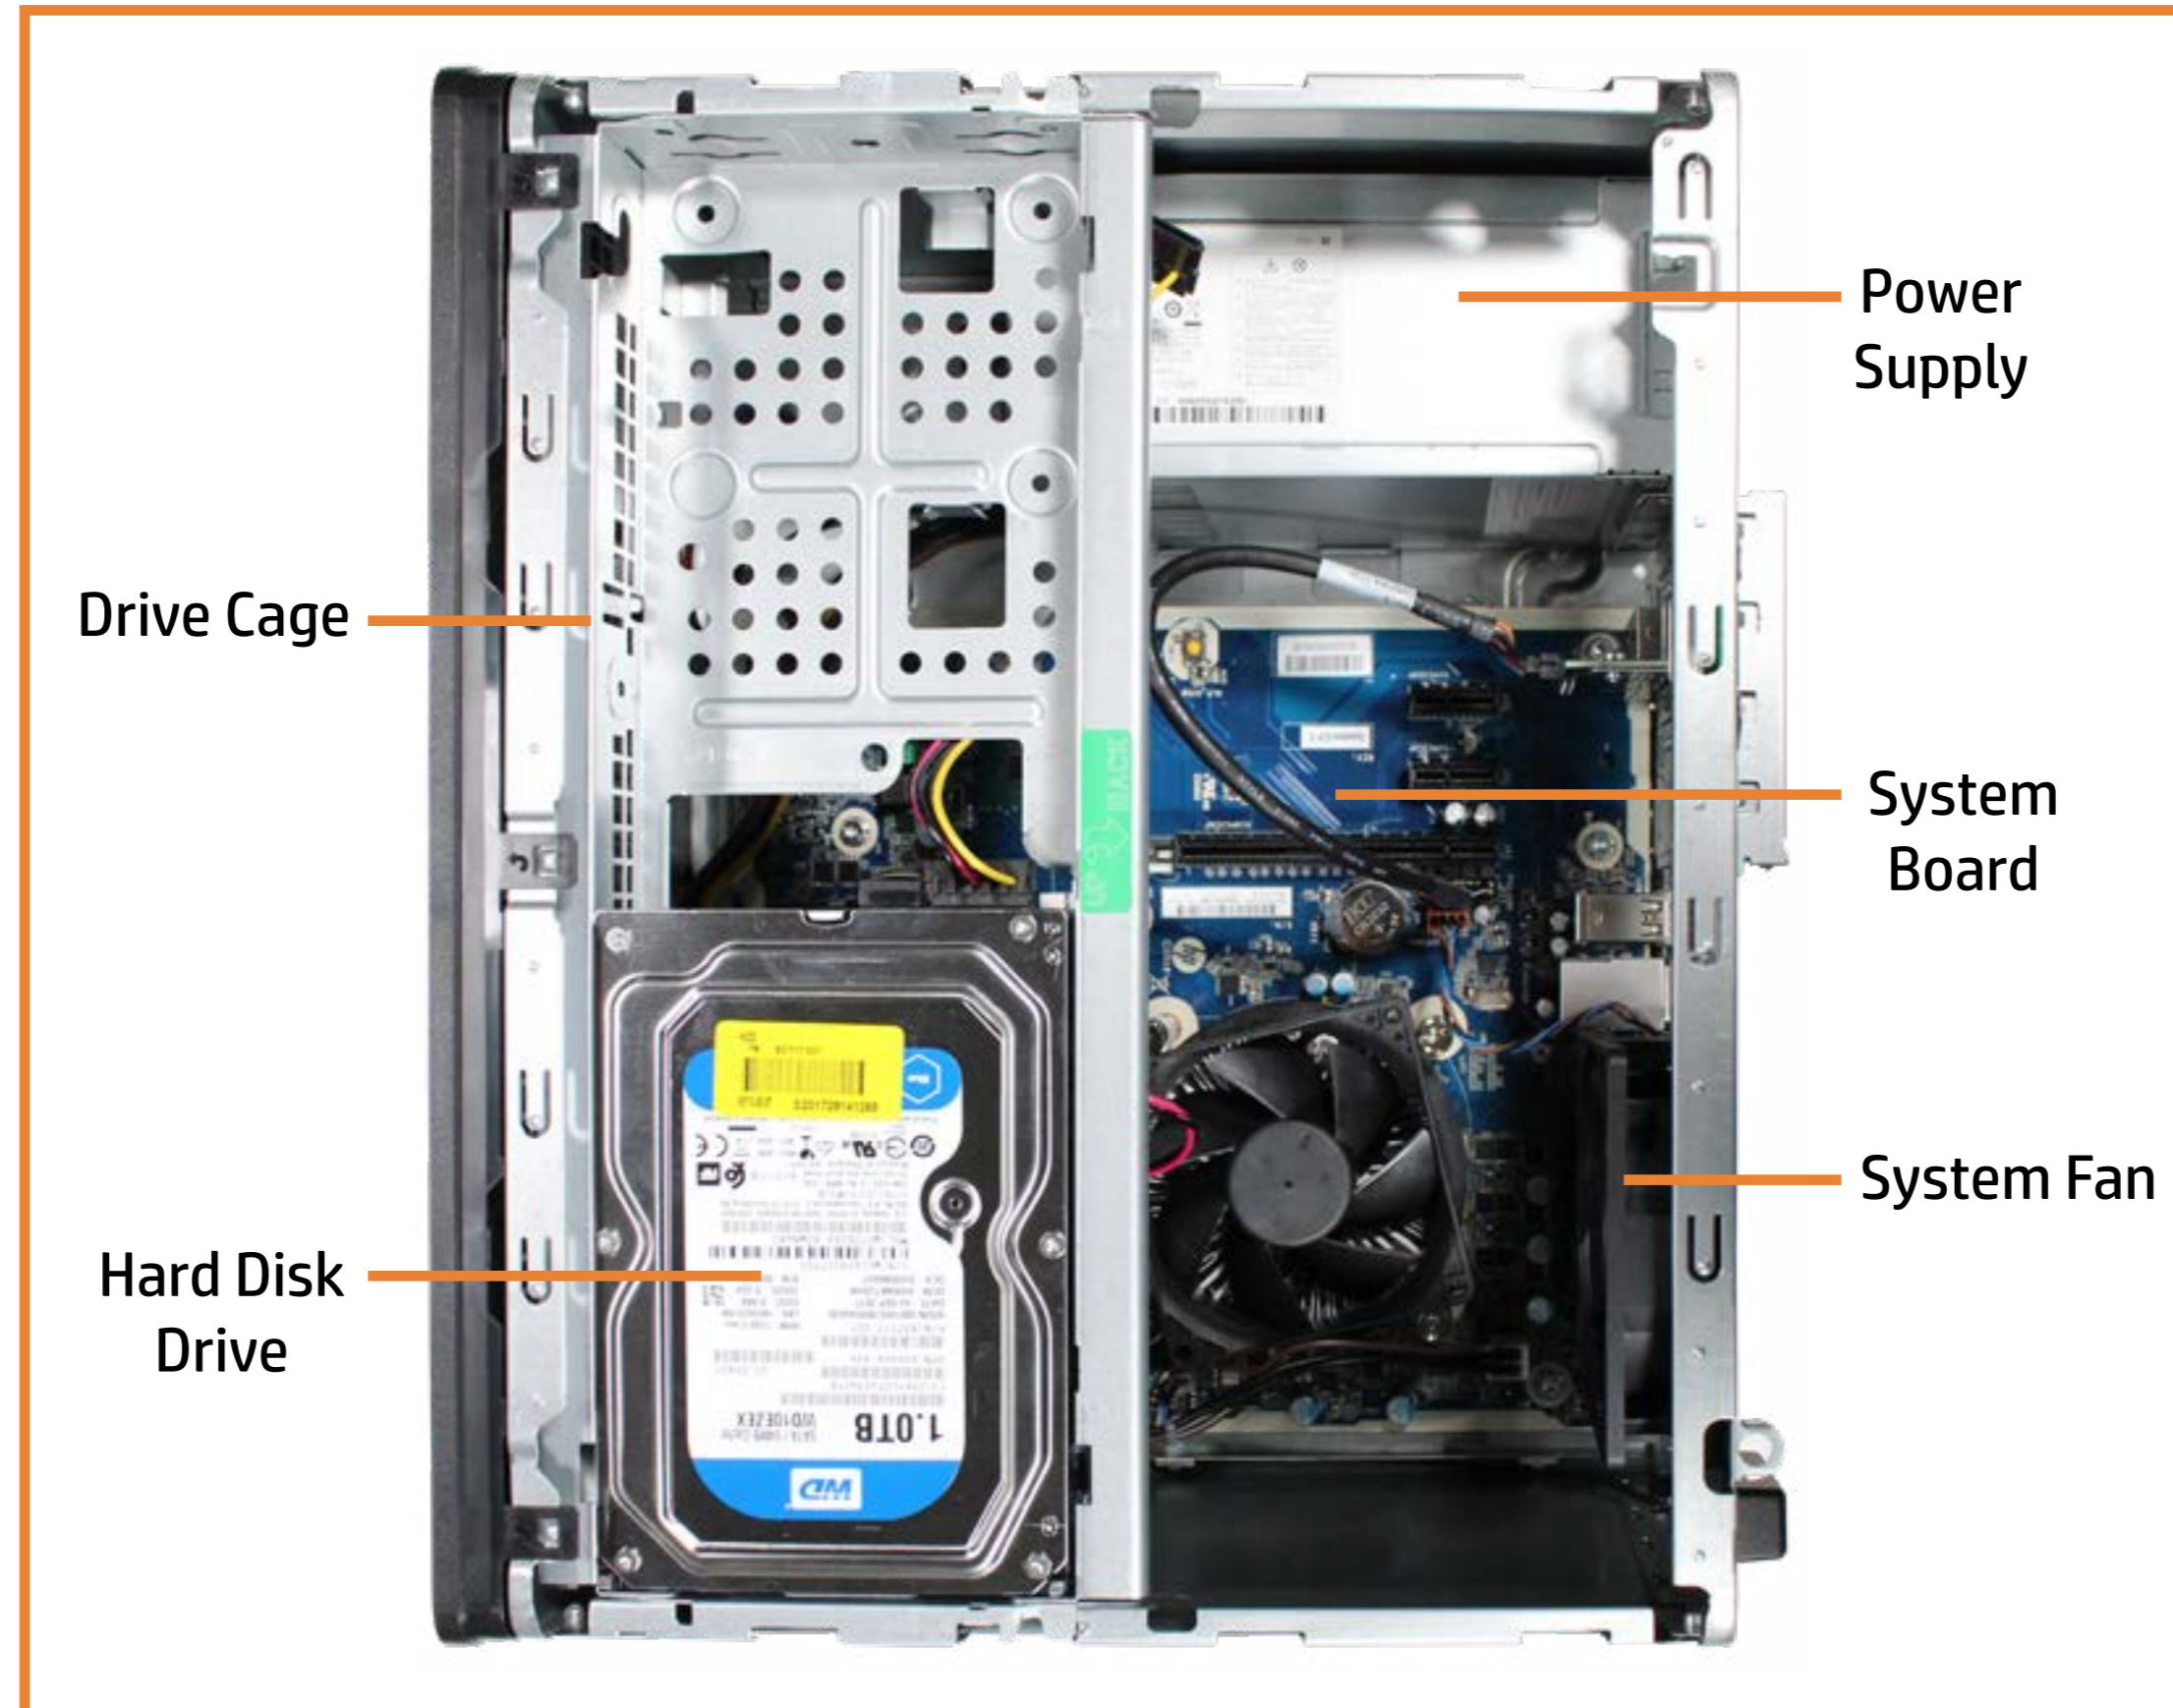

[Back to External Views](#)

[Go to Parts List](#)

Internal View

[Back to External Views](#)

[Go to Parts List](#)

Access Panel

Access Panel

- Optical Drive
 - Drives Cage
 - Hard Disk Drive
 - System Memory
 - Expansion Card Board
 - System Fan
 - Wireless LAN Module
 - Solid State Drive
 - Main Bezel (top)
 - Main Bezel (bottom)
 - Dust Filter Bezel
 - Heat Sink
 - Processor (CPU)
 - Power Supply
 - SD Card Reader
 - Speaker
 - Wireless LAN Antenna (front)
 - Wireless LAN Antenna (back)
 - Wireless LAN Bracket
 - RTC Battery
 - System Board (top)
 - System Board (bottom)
- [Go to External Views](#)