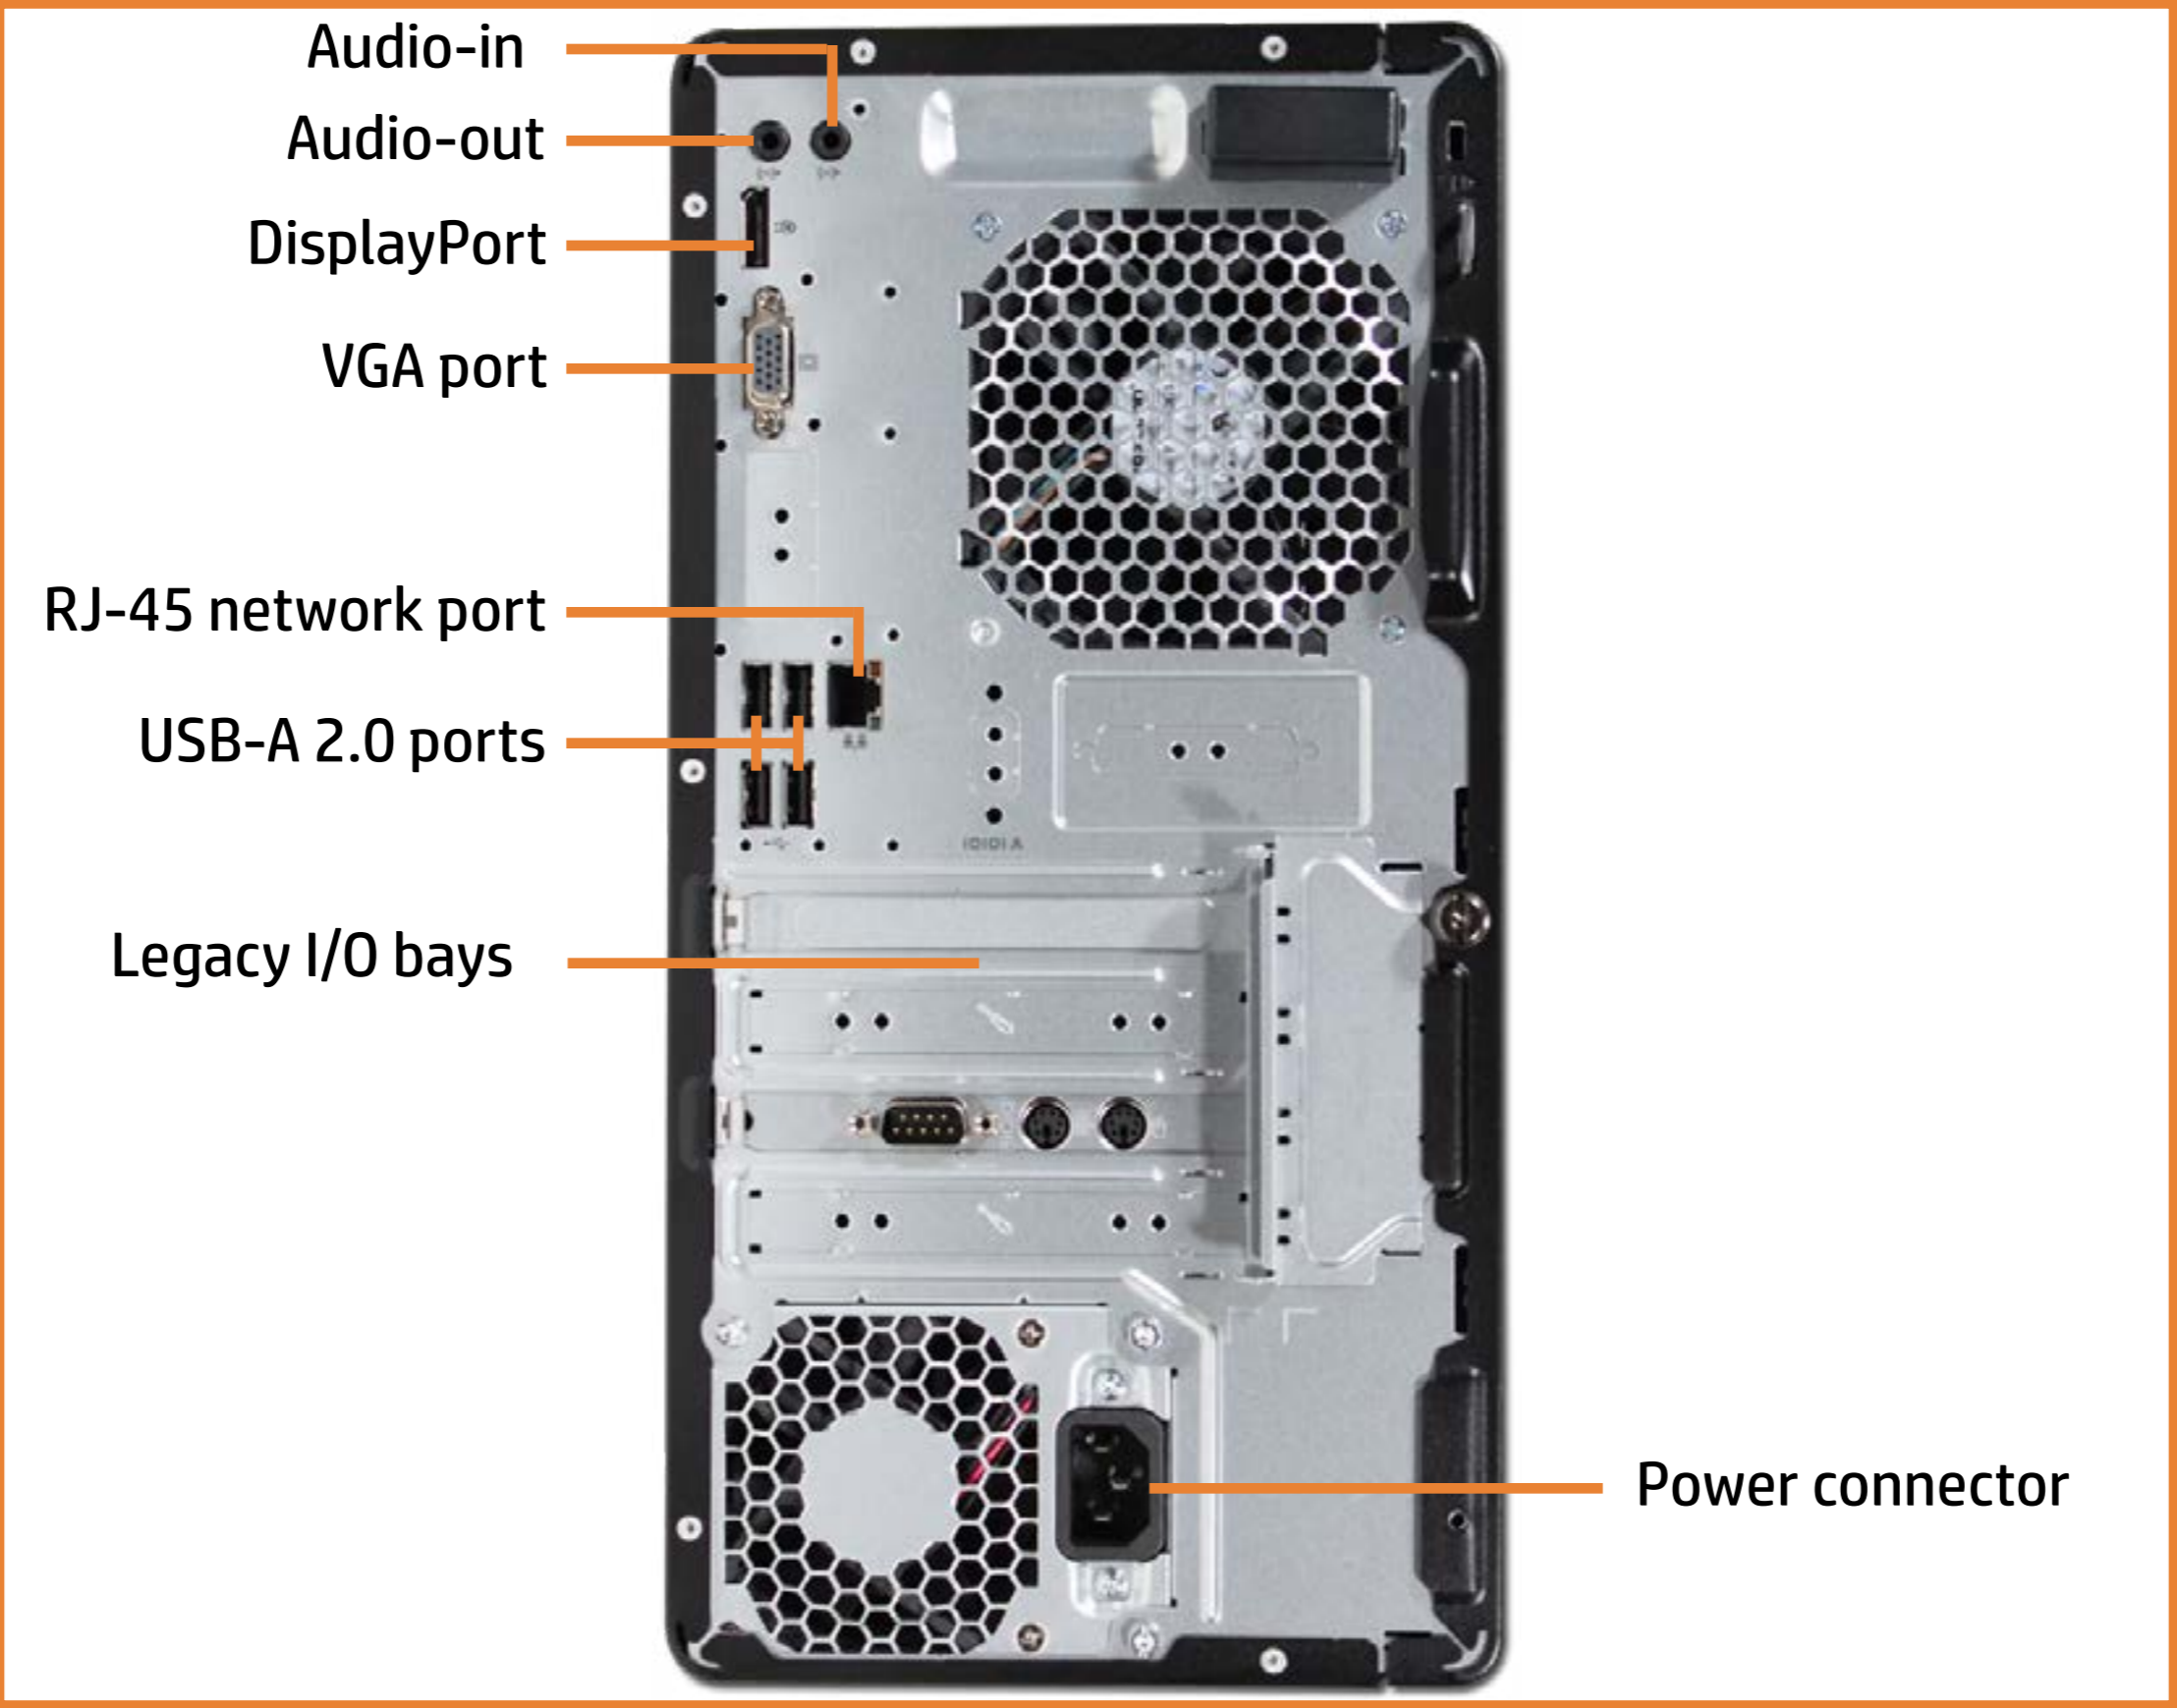

[Back to External Views](#)

[Go to Parts List](#)

Internal View

[Back to External Views](#)

[Go to Parts List](#)

Access Panel

Access Panel

- Optical Drive
 - Drives Cage
 - Hard Disk Drive
 - System Memory
 - Expansion Card Board
 - System Fan
 - Wireless LAN Module
 - Solid State Drive
 - Main Bezel (top)
 - Main Bezel (bottom)
 - Dust Filter Bezel
 - Heat Sink
 - Processor (CPU)
 - Power Supply
 - SD Card Reader
 - Speaker
 - Wireless LAN Antenna (front)
 - Wireless LAN Antenna (back)
 - Wireless LAN Bracket
 - RTC Battery
 - System Board (top)
 - System Board (bottom)
- [Go to External Views](#)