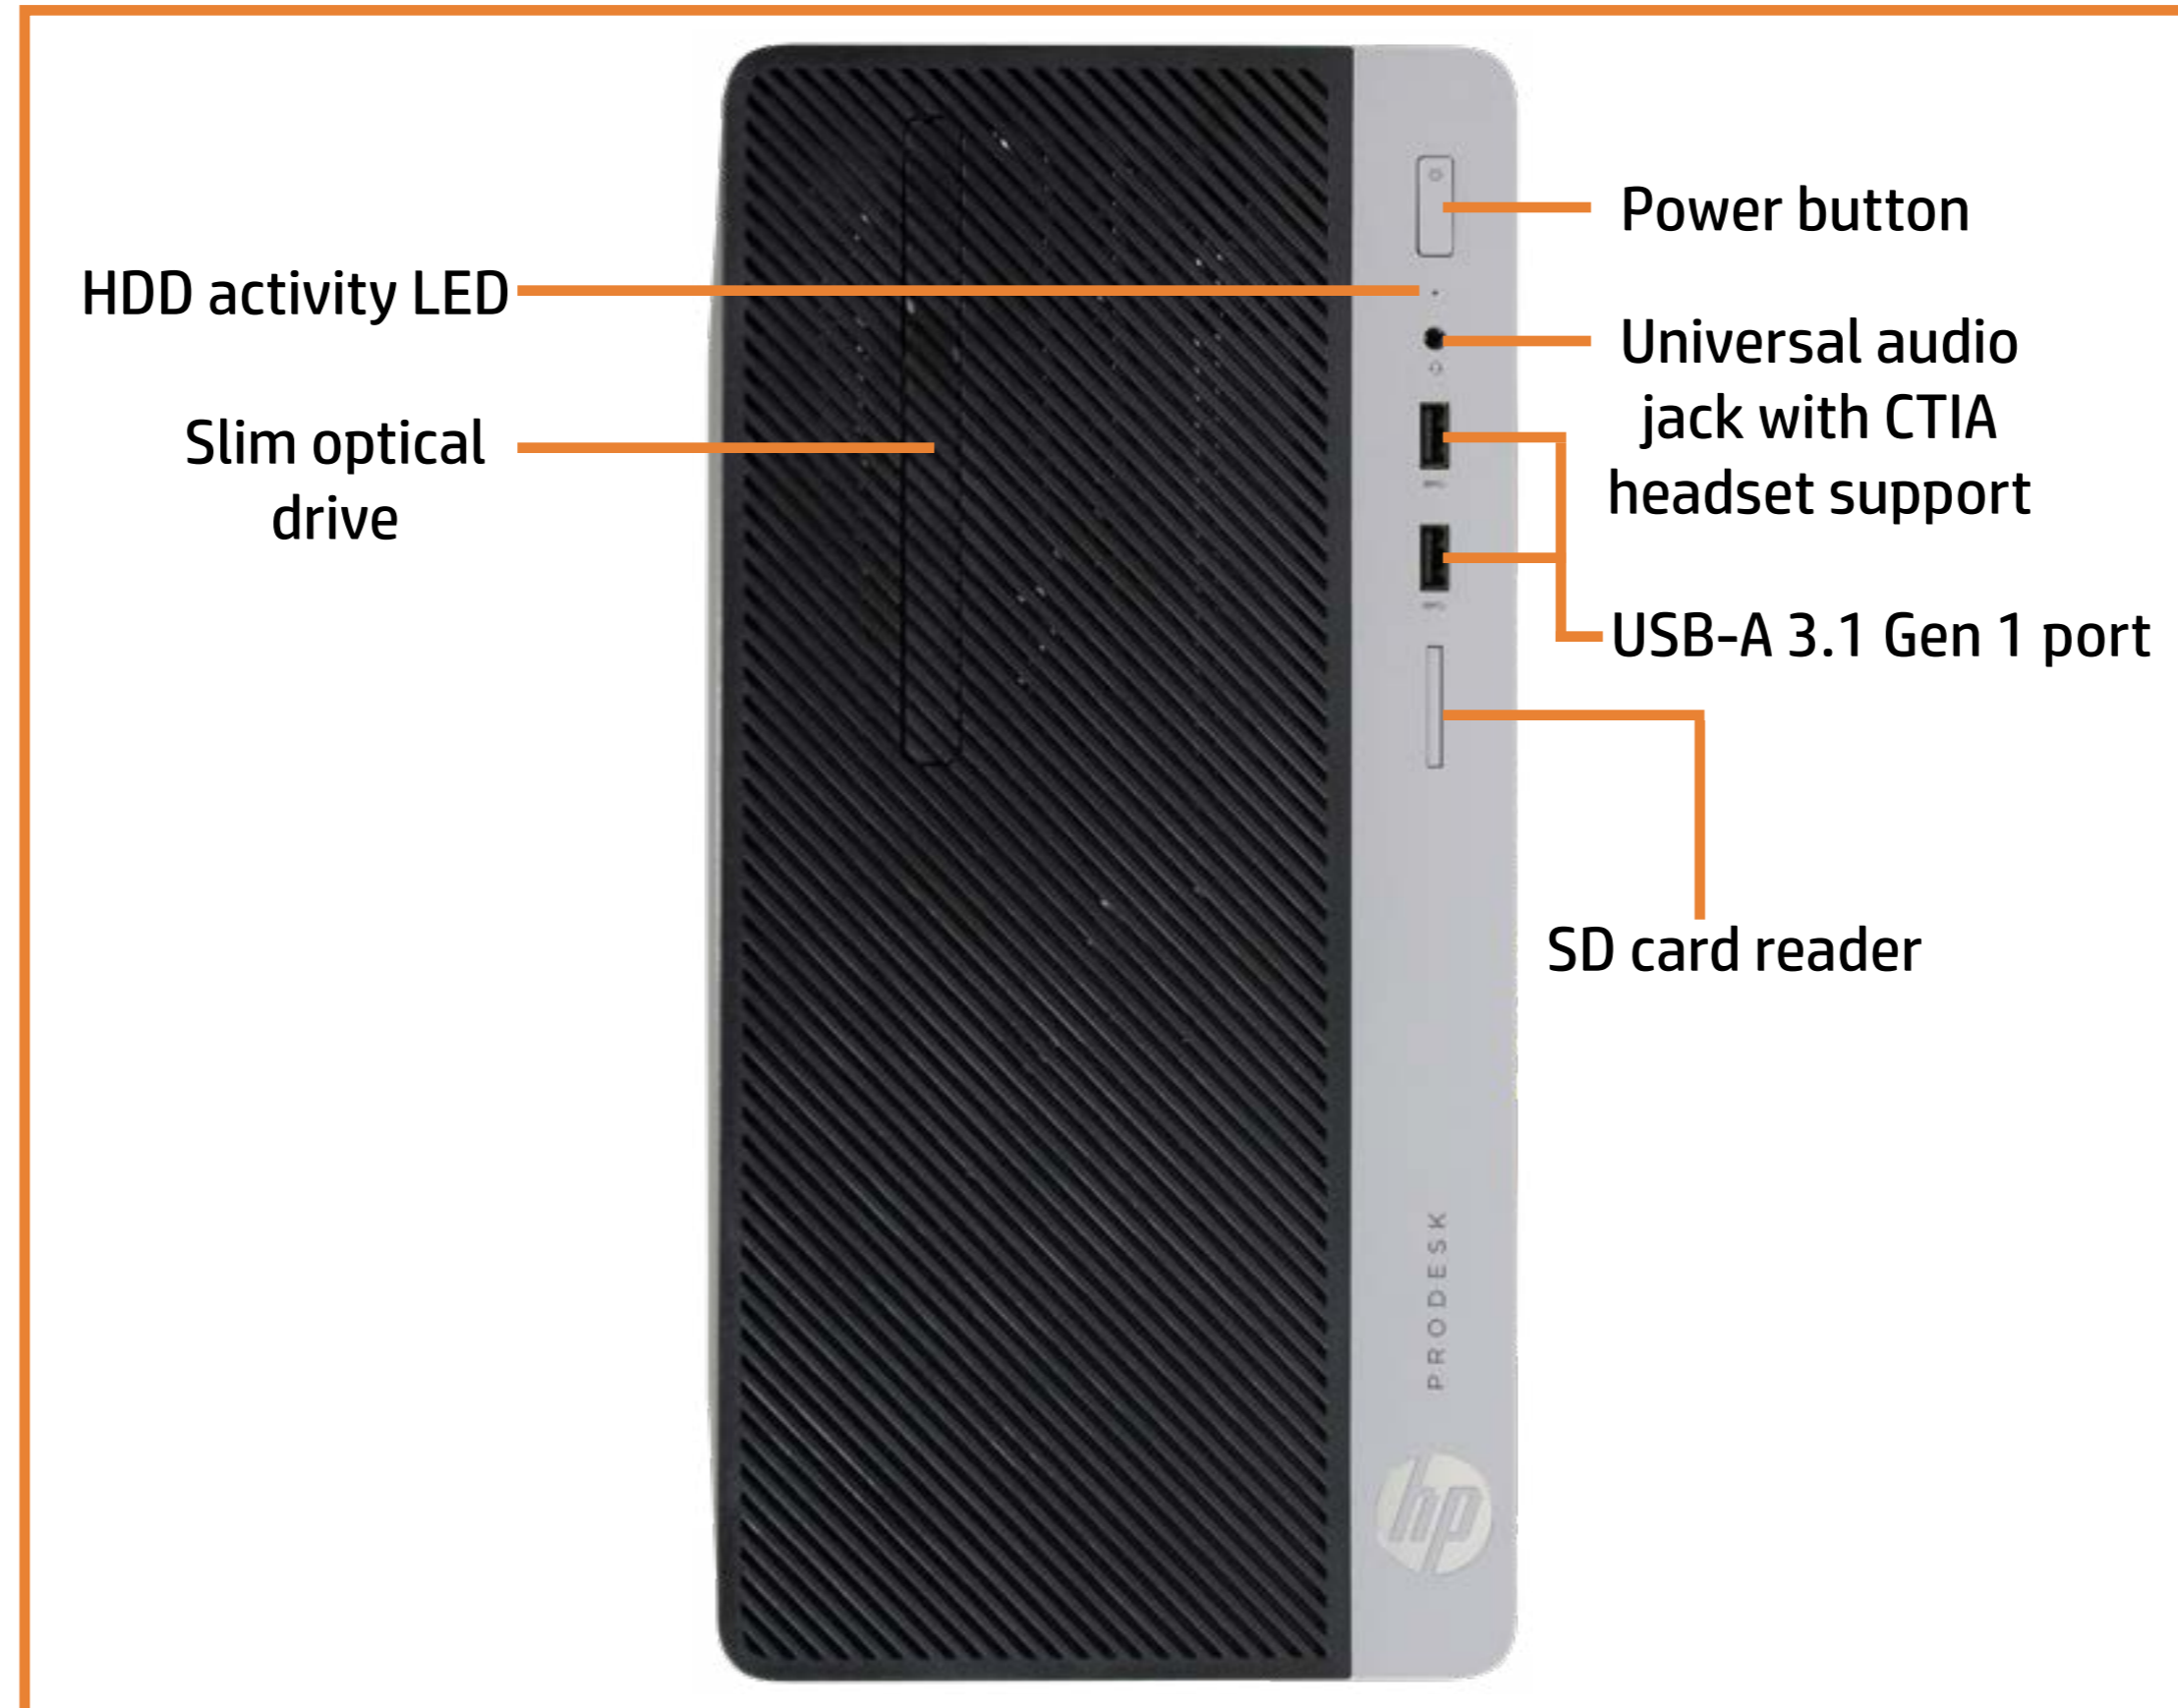

Front View

[Back to External Views](#)

[Go to Parts List](#)