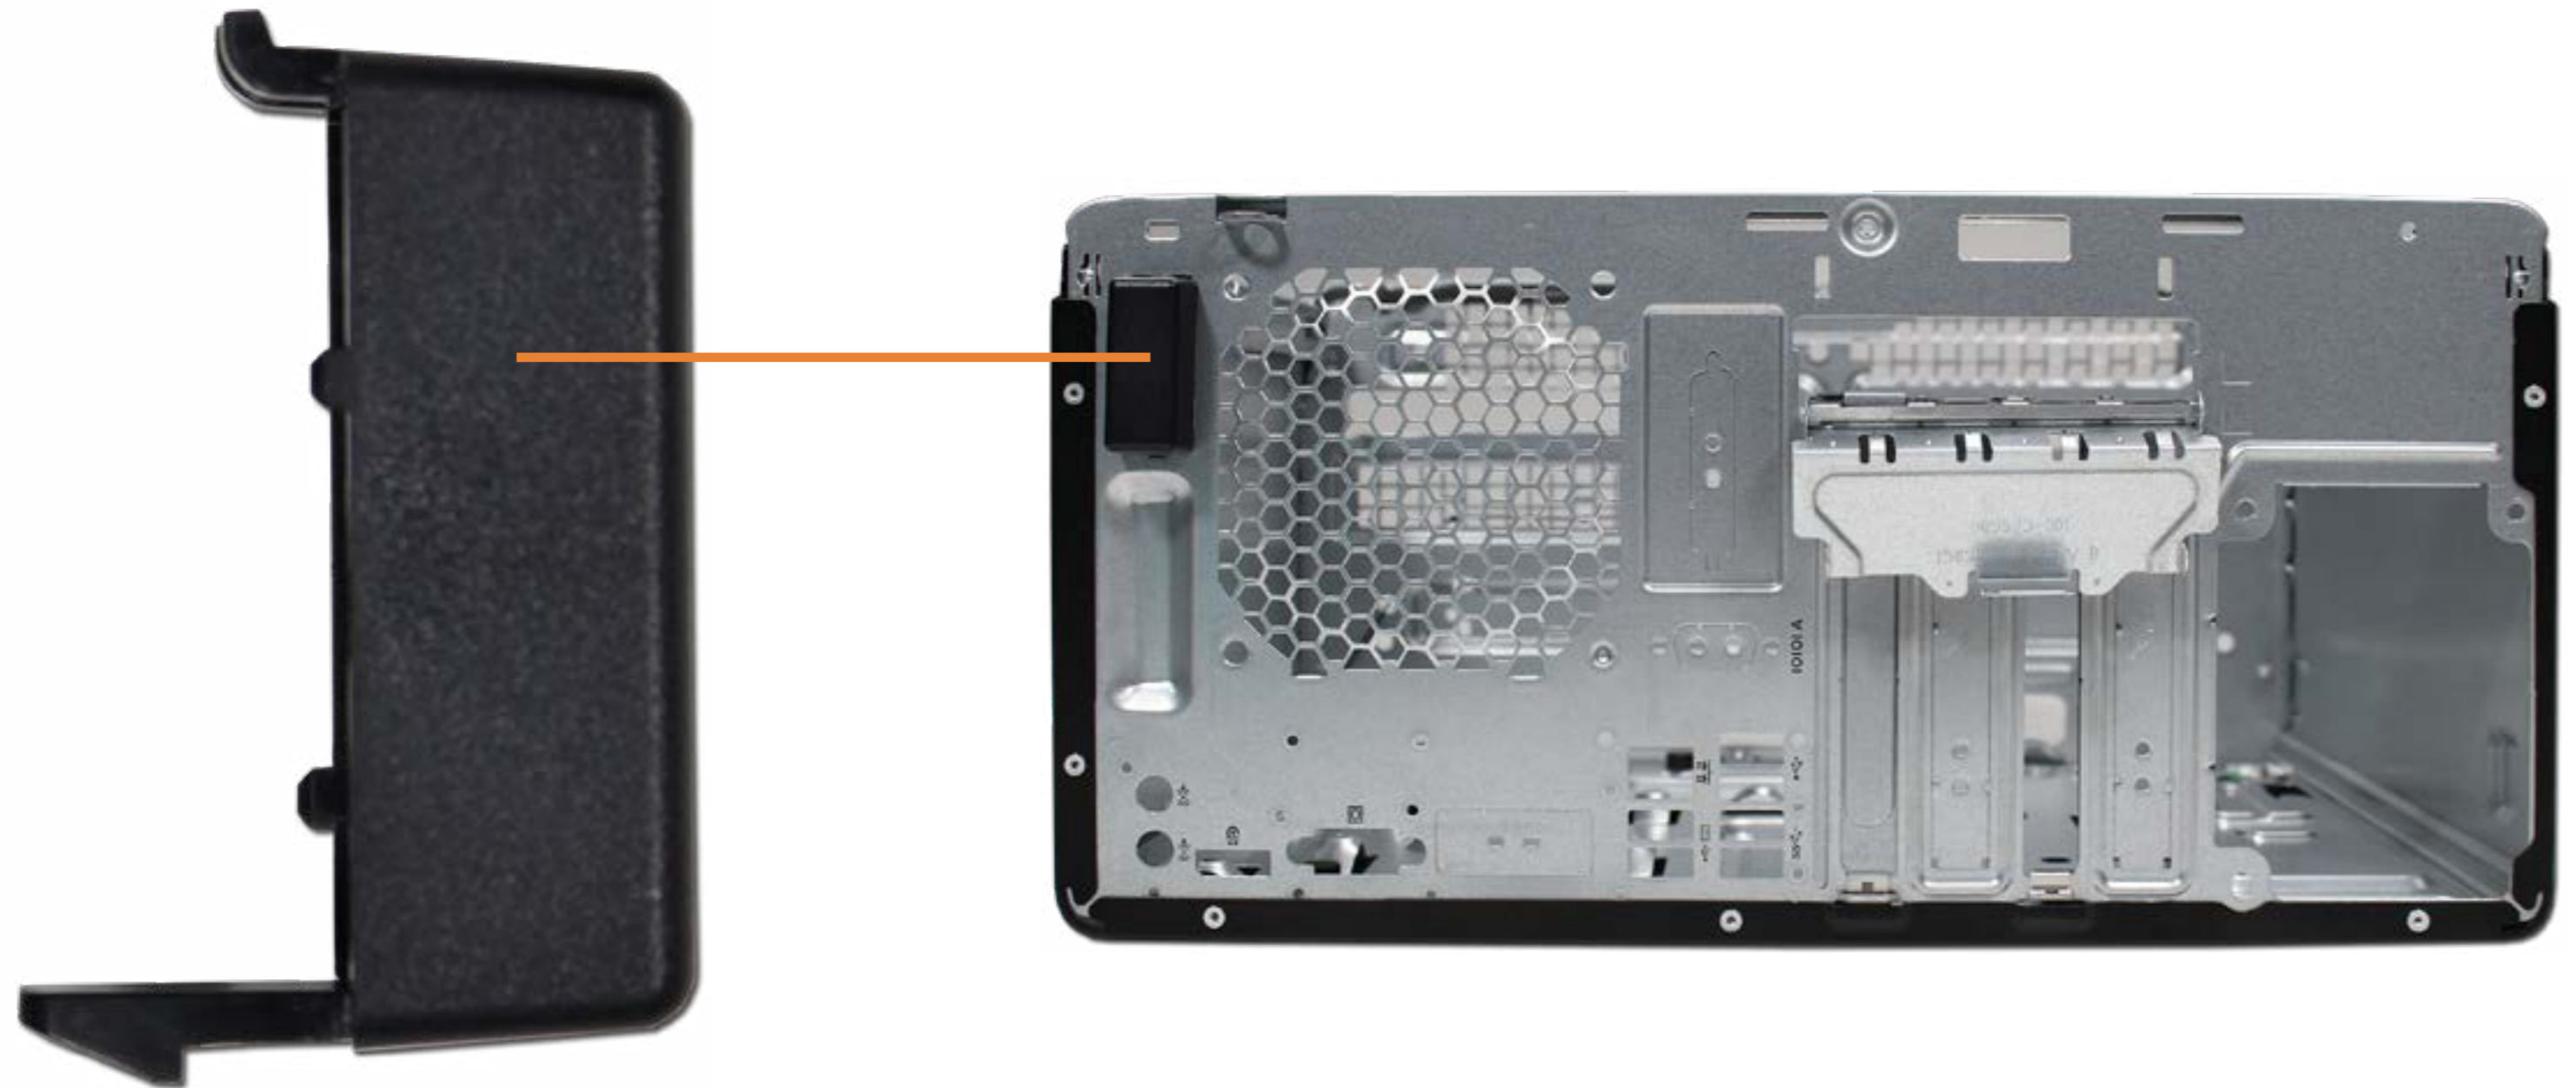

Wireless LAN Bracket

- Access Panel
- Optical Drive
- Drives Cage
- Hard Disk Drive
- System Memory
- Expansion Card Board
- System Fan
- Wireless LAN Module
- Solid State Drive
- Main Bezel (top)
- Main Bezel (bottom)
- Dust Filter Bezel
- Heat Sink
- Processor (CPU)
- Power Supply
- SD Card Reader
- Speaker
- Wireless LAN Antenna (front)
- Wireless LAN Antenna (back)
- **Wireless LAN Bracket**
- RTC Battery
- System Board (top)
- System Board (bottom)
- Go to External Views