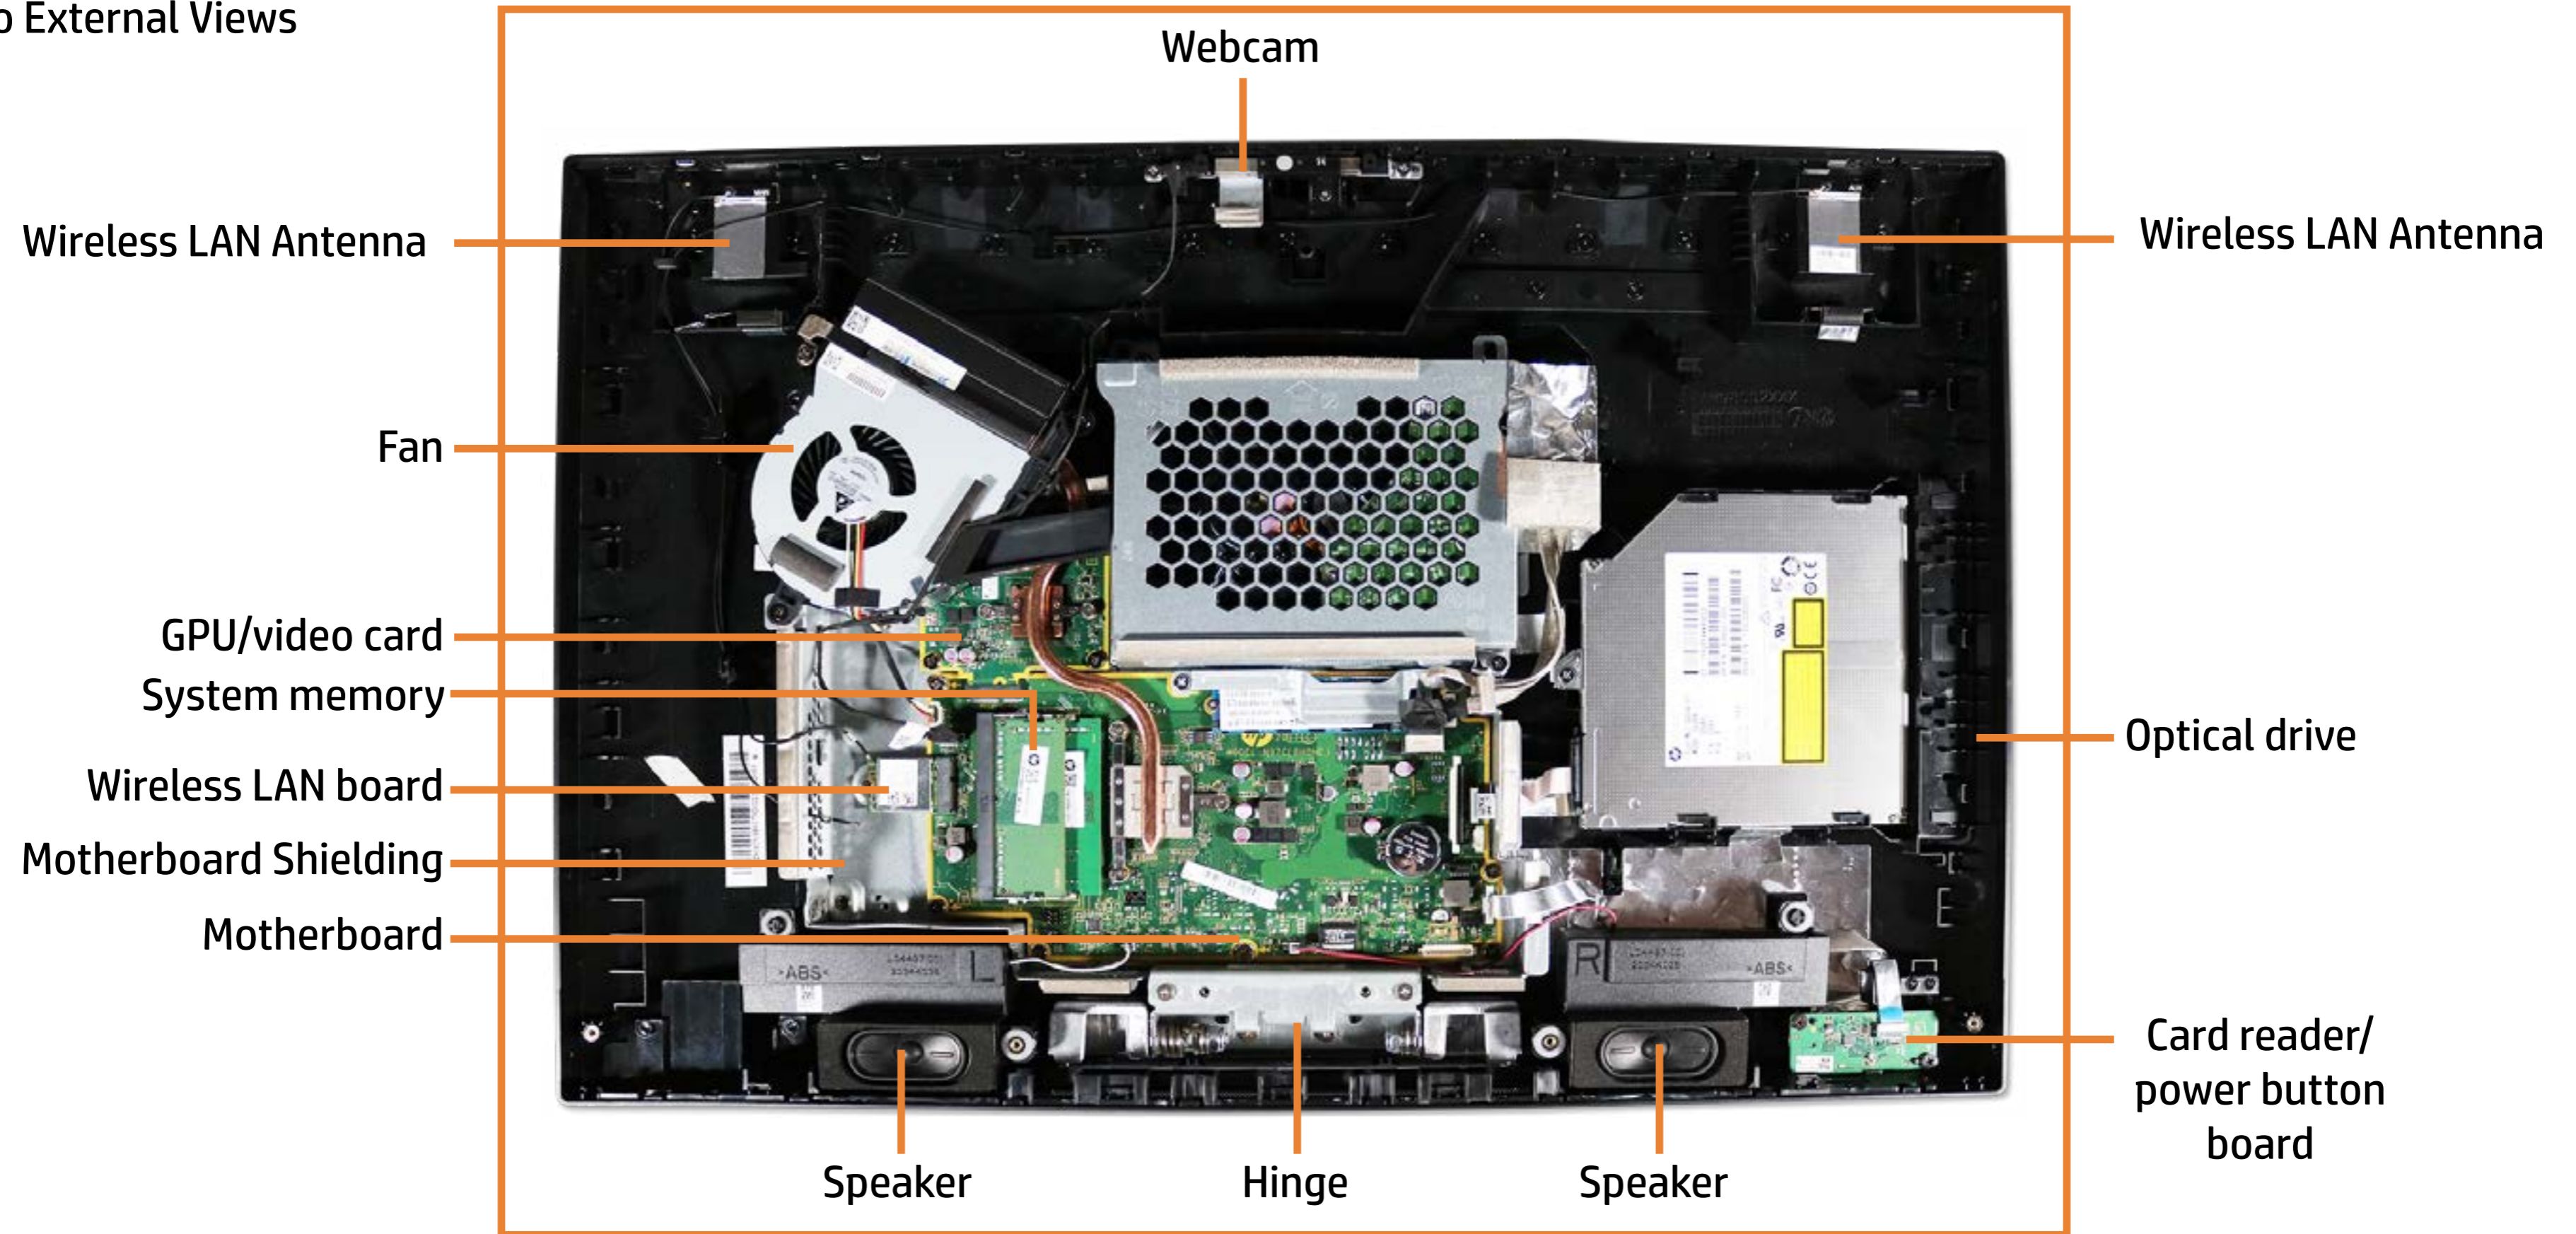

Bottom View

[Back to External Views](#)

[Go to Parts List](#)

Internal View

[Back to External Views](#)

[Go to Parts List](#)

Stand/Hinge Cover

Stand/Hinge Cover

- Speaker Cover
- LCD Panel
- Optical Drive
- Hard Drive
- System Memory
- SSD Bracket
- M.2 SSD Module
- Card Reader/Power Button Board
- Wireless LAN Board
- Fan
- Heat Sink
- GPU/Video Card
- Right Speaker
- Left Speaker
- Webcam
- Wireless LAN Antennas
- Motherboard (top)
- Motherboard (bottom)
- Hinge
- Motherboard Shielding
- Rear Cover

[Go to External Views](#)

Speaker Cover

- Stand/Hinge Cover
- Speaker Cover**
- LCD Panel
- Optical Drive
- Hard Drive
- System Memory
- SSD Bracket
- M.2 SSD Module
- Card Reader/Power Button Board
- Wireless LAN Board
- Fan
- Heat Sink
- GPU/Video Card
- Right Speaker
- Left Speaker
- Webcam
- Wireless LAN Antennas
- Motherboard (top)
- Motherboard (bottom)
- Hinge
- Motherboard Shielding
- Rear Cover

[Go to External Views](#)

LCD Panel

- Stand/Hinge Cover
- Speaker Cover
- LCD Panel**
- Optical Drive
- Hard Drive
- System Memory
- SSD Bracket
- M.2 SSD Module
- Card Reader/Power Button Board
- Wireless LAN Board
- Fan
- Heat Sink
- GPU/Video Card
- Right Speaker
- Left Speaker
- Webcam
- Wireless LAN Antennas
- Motherboard (top)
- Motherboard (bottom)
- Hinge
- Motherboard Shielding
- Rear Cover