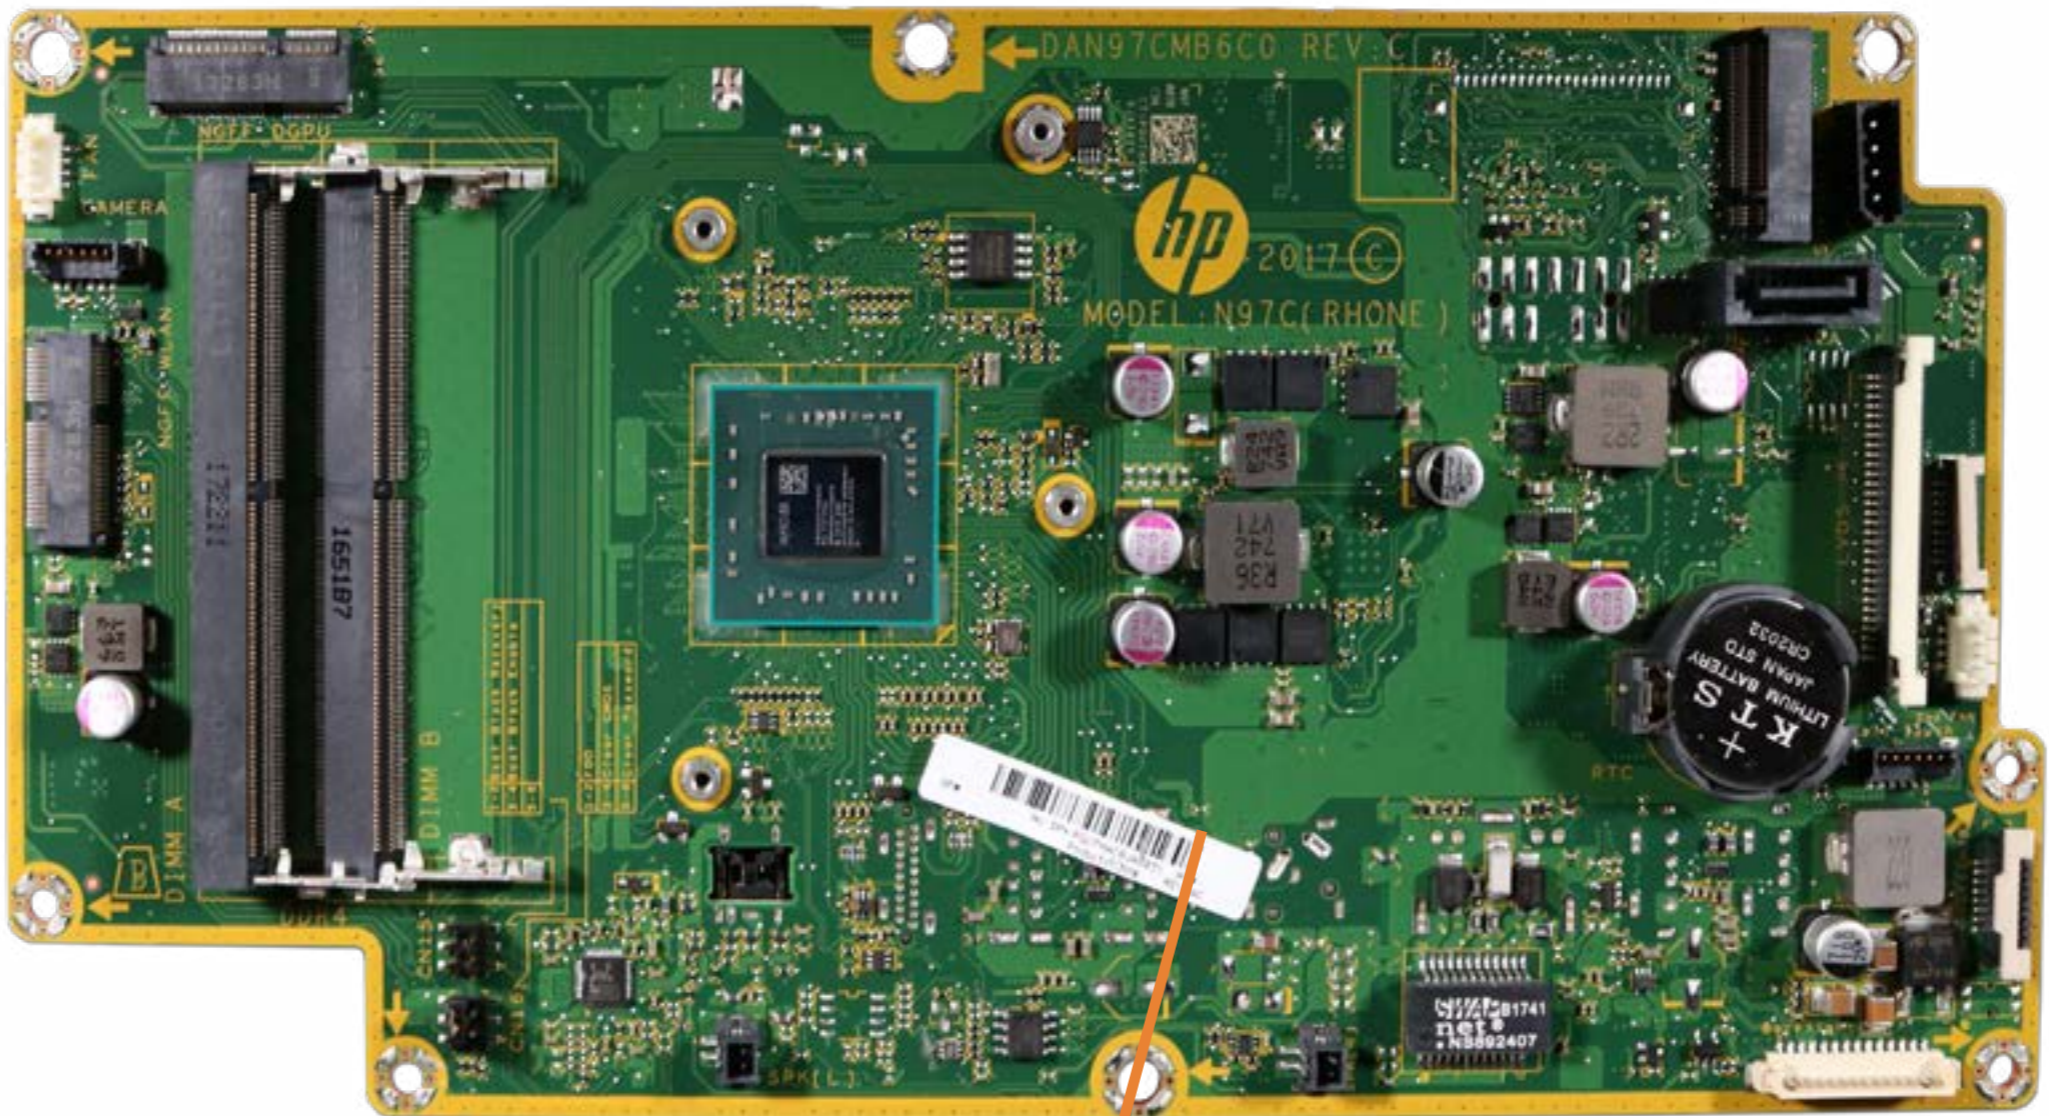

[Go to External Views](#)

Wireless LAN Antennas

- Stand/Hinge Cover
- Speaker Cover
- LCD Panel
- Optical Drive
- Hard Drive
- System Memory
- SSD Bracket
- M.2 SSD Module
- Card Reader/Power Button Board
- Wireless LAN Board
- Fan
- Heat Sink
- GPU/Video Card
- Right Speaker
- Left Speaker
- Webcam
- Wireless LAN Antennas**
- Motherboard (top)
- Motherboard (bottom)
- Hinge
- Motherboard Shielding
- Rear Cover

[Go to External Views](#)

Motherboard (top)

- Stand/Hinge Cover
- Speaker Cover
- LCD Panel
- Optical Drive
- Hard Drive
- System Memory
- SSD Bracket
- M.2 SSD Module
- Card Reader/Power Button Board
- Wireless LAN Board
- Fan
- Heat Sink
- GPU/Video Card
- Right Speaker
- Left Speaker
- Webcam
- Wireless LAN Antennas
- Motherboard (top)**
- Motherboard (bottom)
- Hinge
- Motherboard Shielding
- Rear Cover