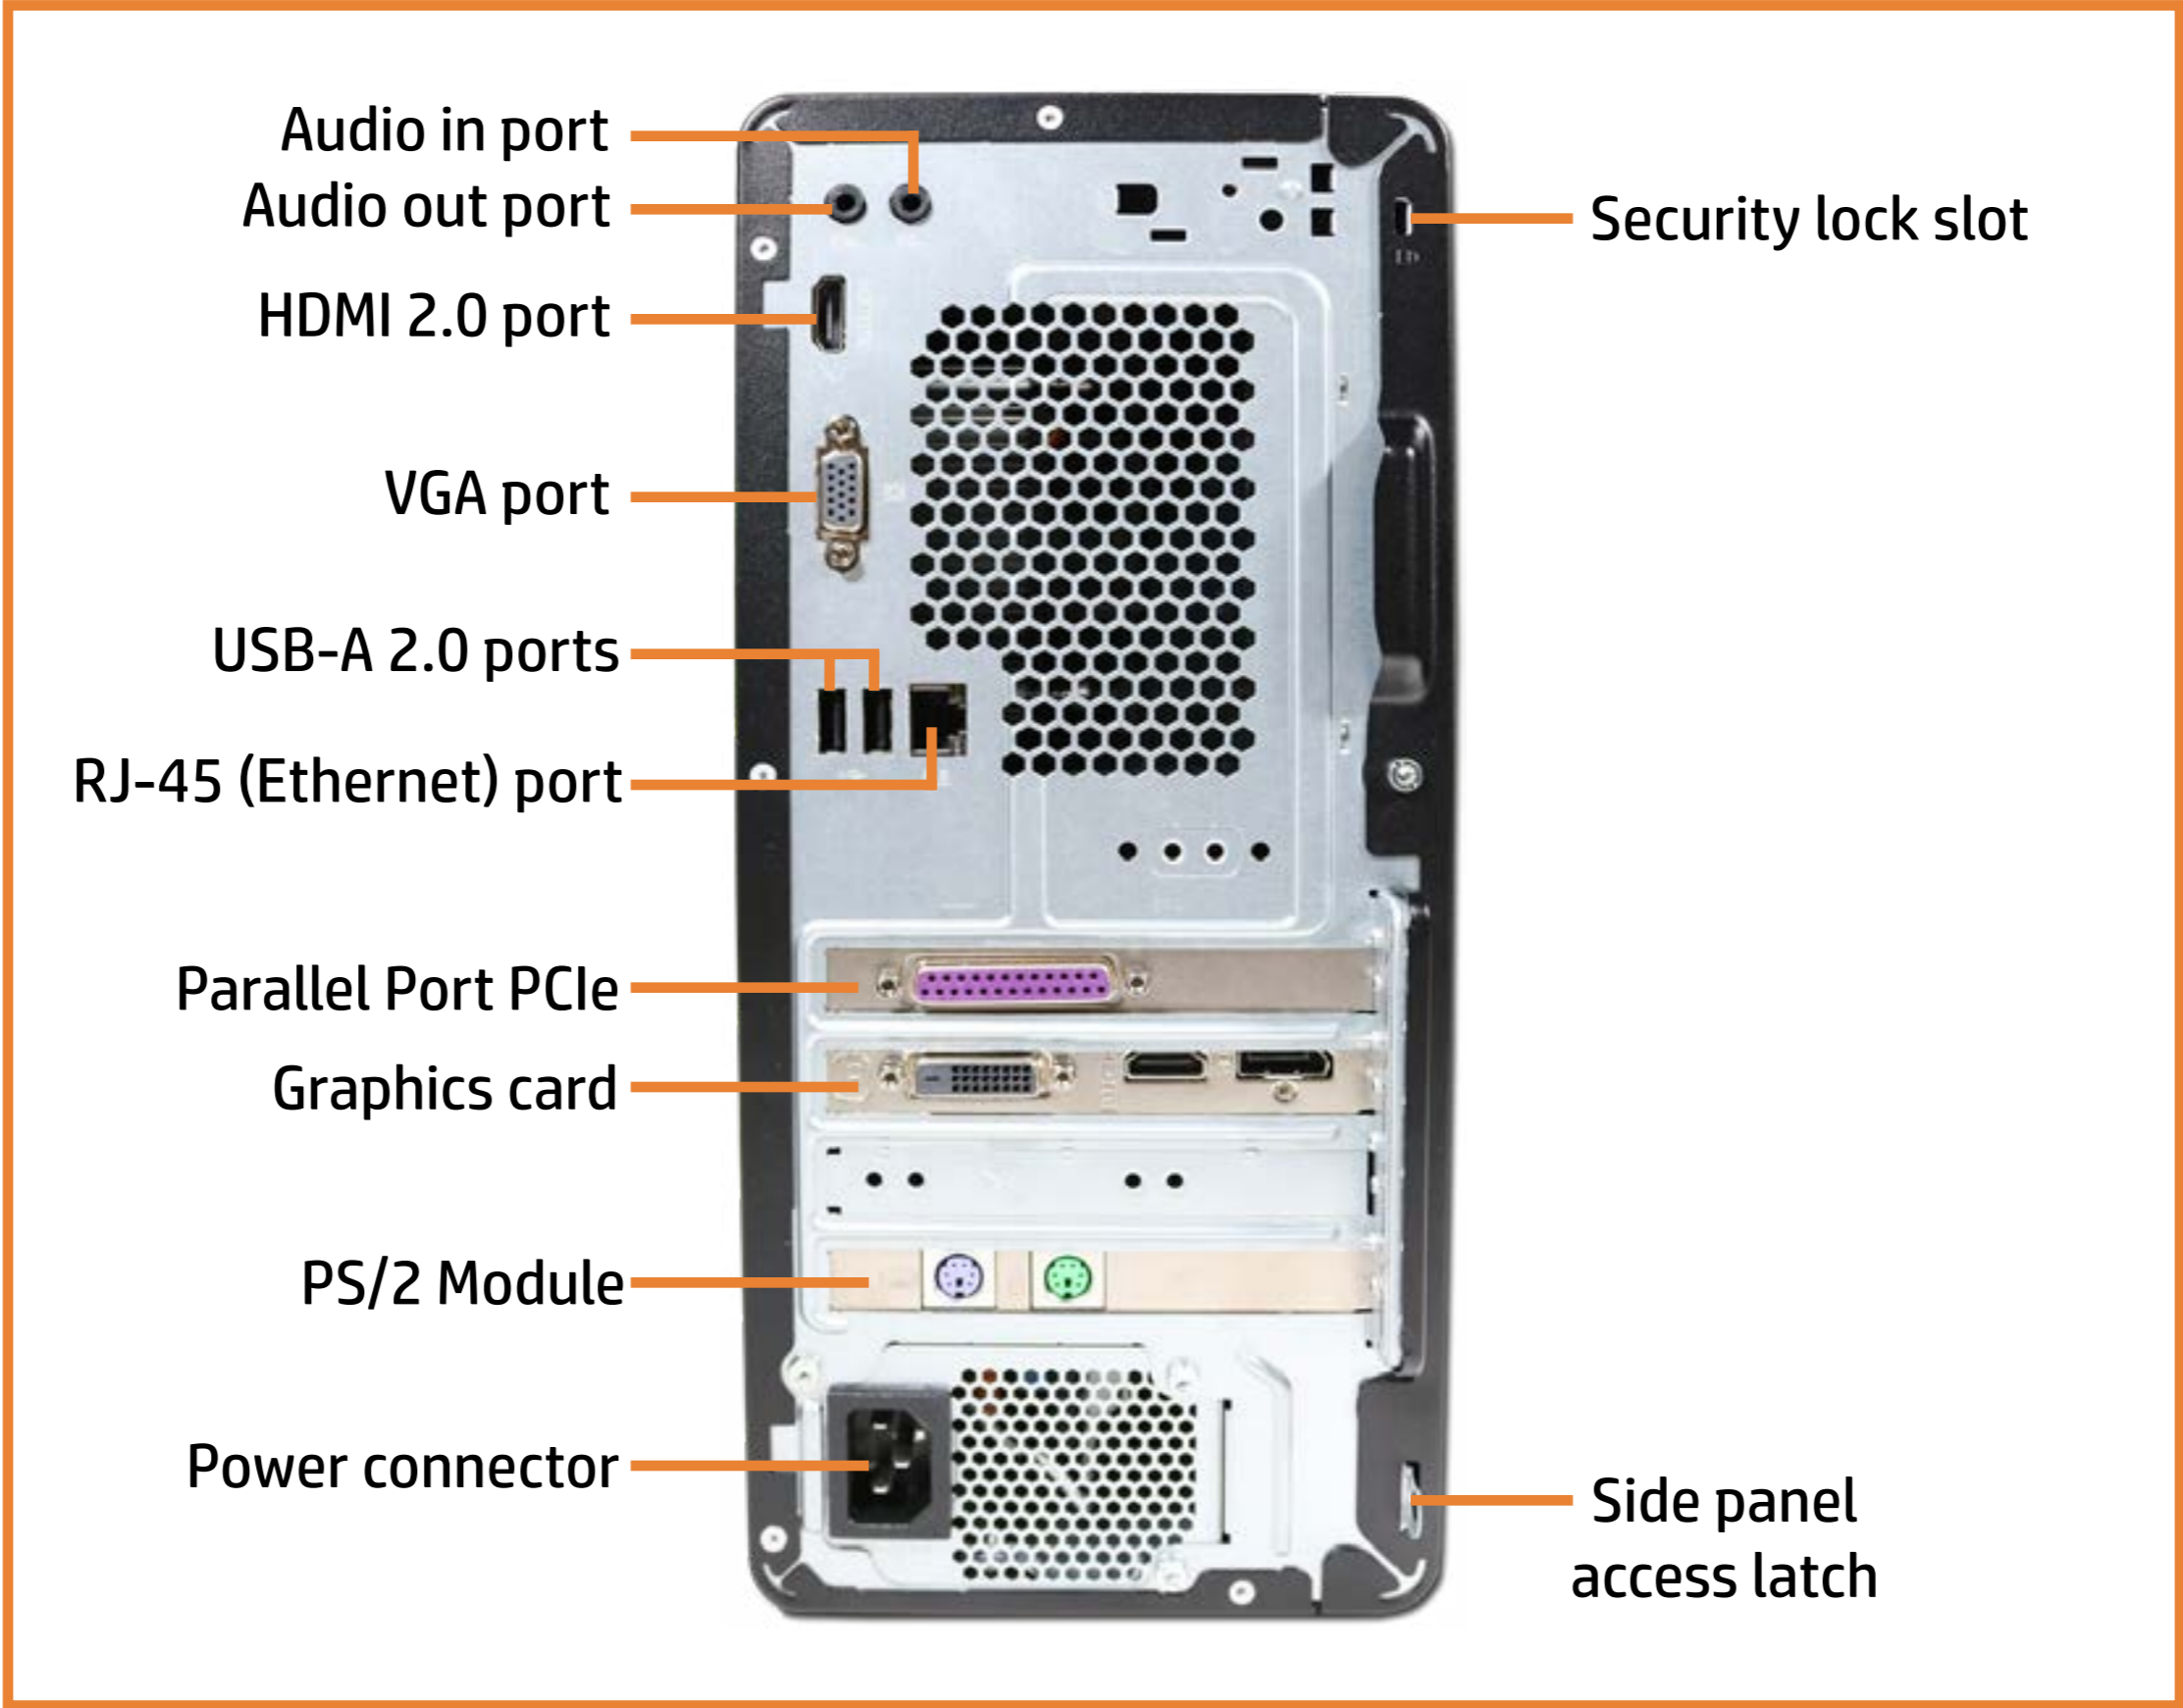

Rear View

[Back to External Views](#)

[Go to Parts List](#)