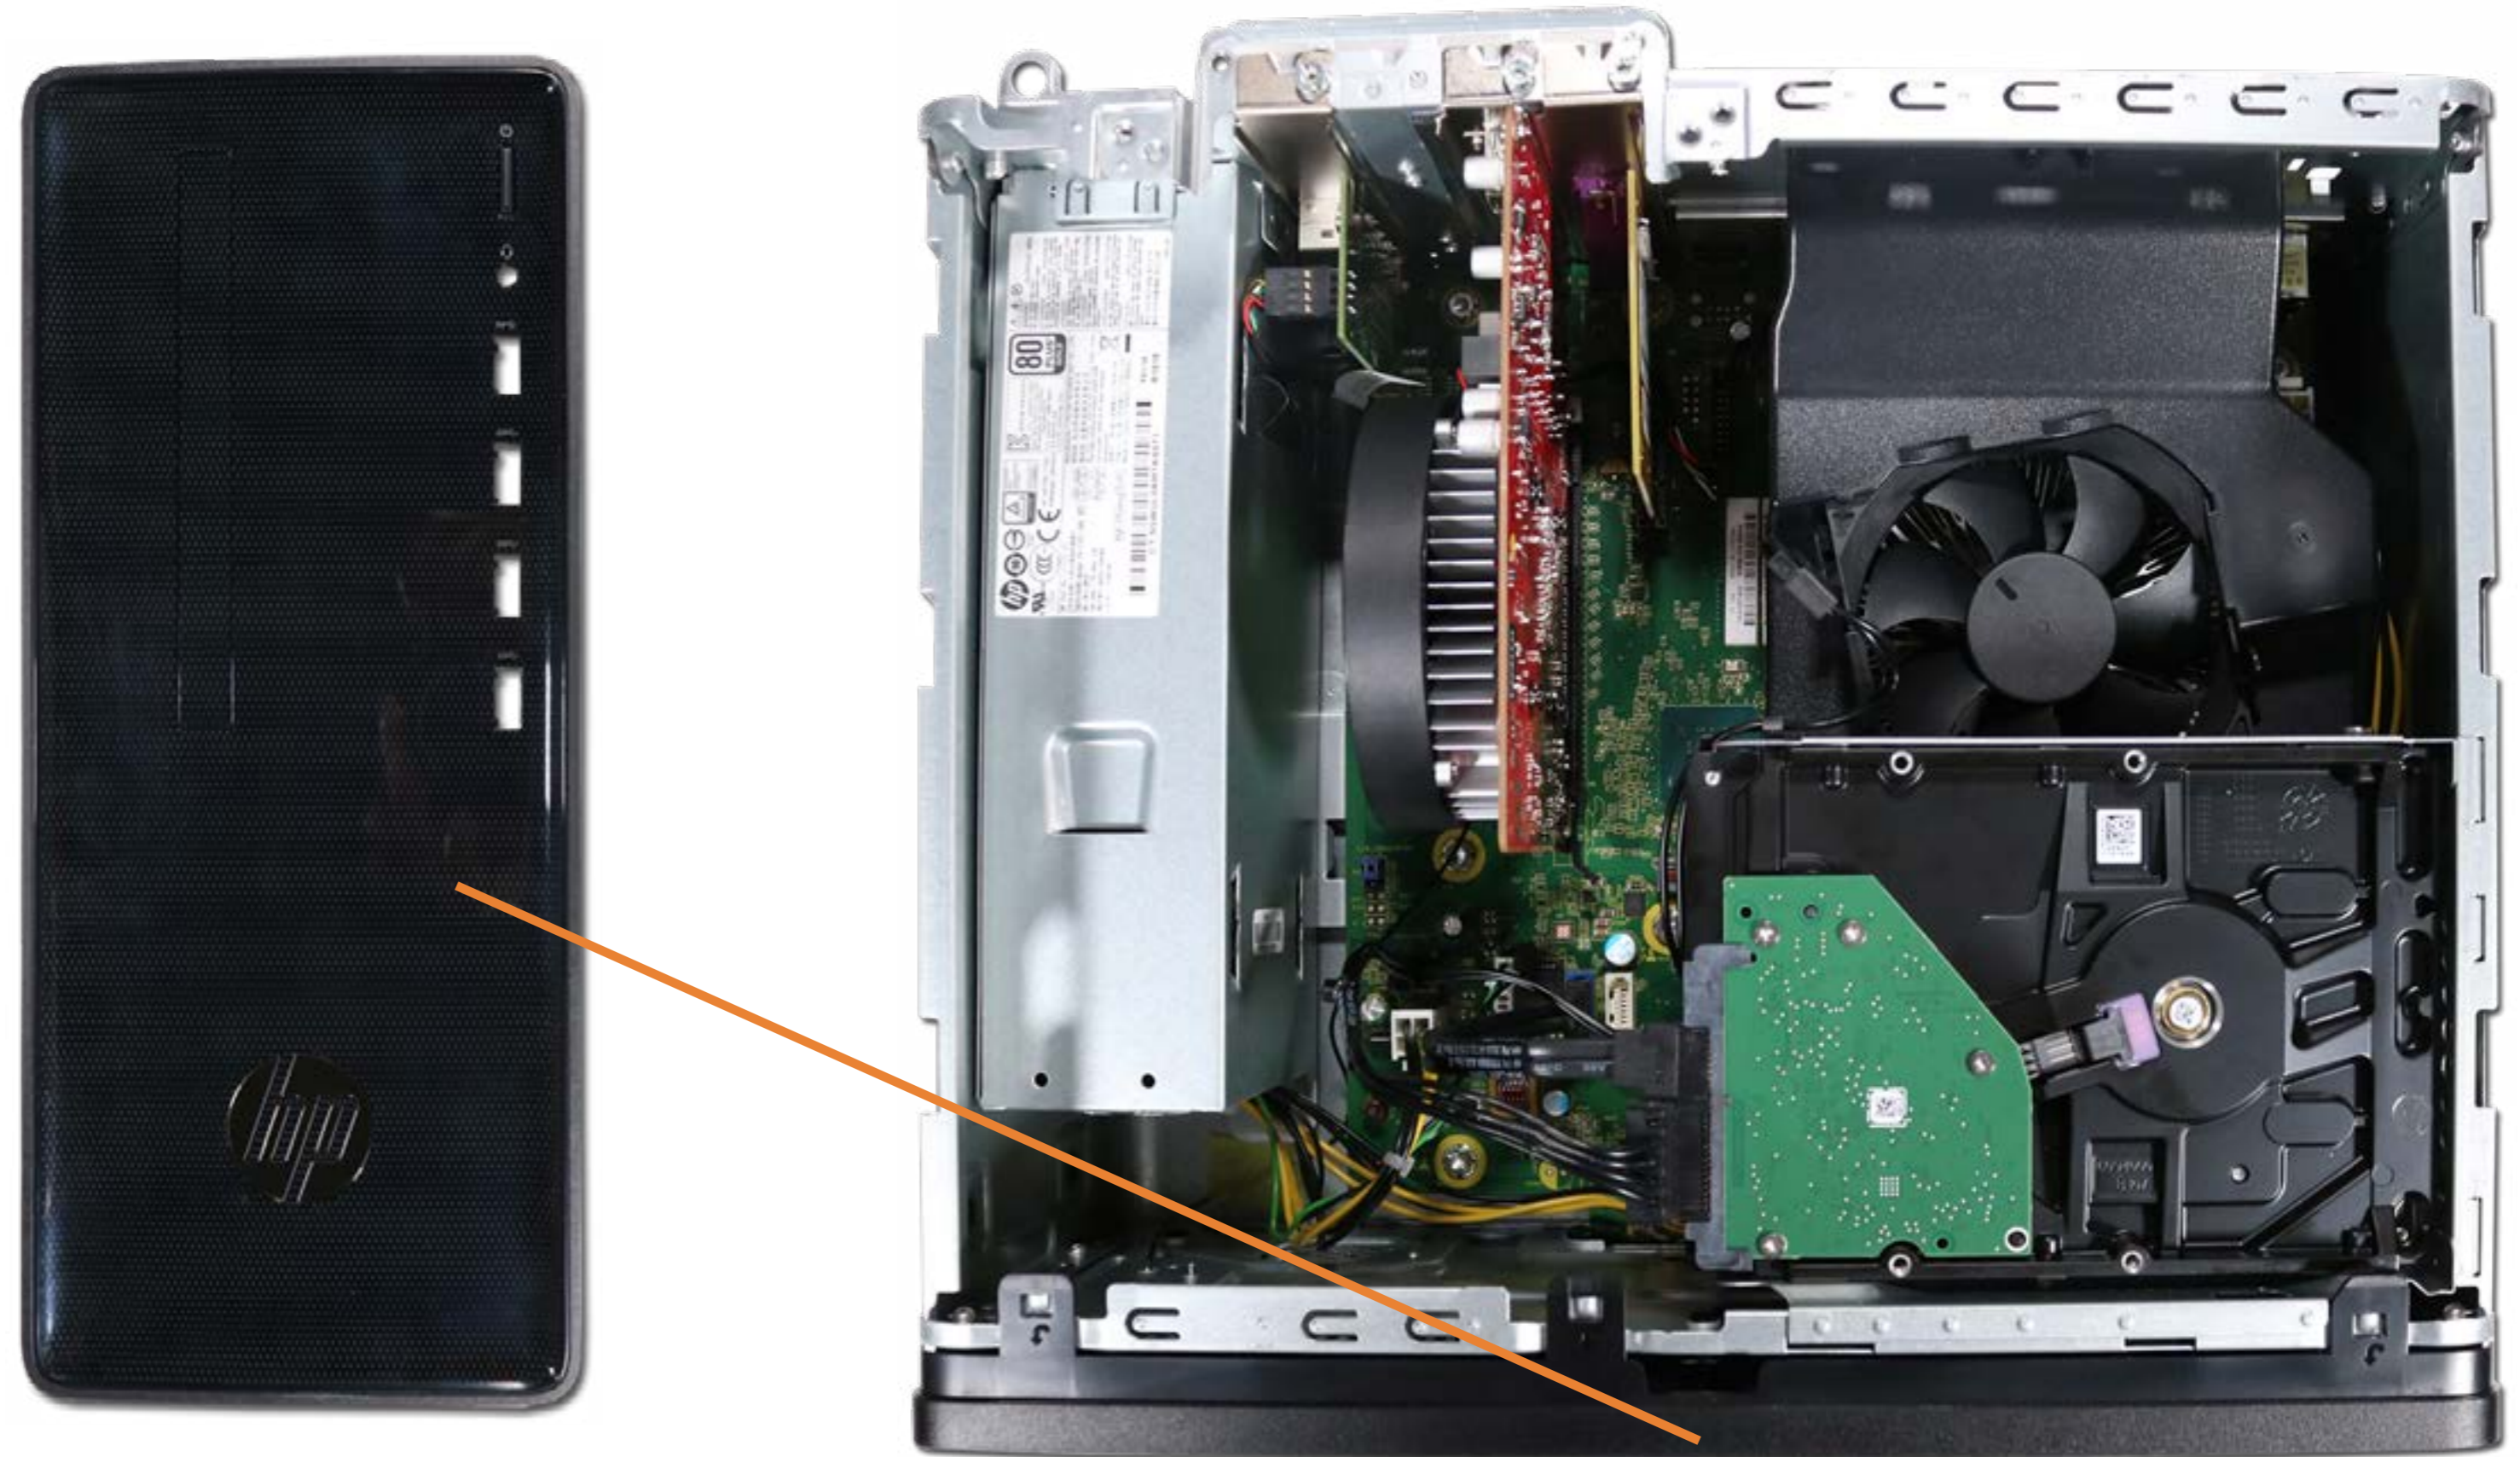

Side Panel

Side Panel

- Wireless LAN Module
- Front Bezel
- Hard Disk Drive
- Memory Module
- Fan Duct
- Parallel Port PCIe Card
- Fan/Heat Sink Assembly
- CPU (Intel)
- CPU (AMD)
- Power Supply
- Wireless LAN Antenna
- Motherboard (Top)
- Motherboard (Bottom)
- Graphics Card
- Optical Drive
- PS/2 Module

[Go to External Views](#)

Wireless LAN Module

- Side Panel
- Wireless LAN Module**
- Front Bezel
- Hard Disk Drive
- Memory Module
- Fan Duct
- Parallel Port PCIe Card
- Fan/Heat Sink Assembly
- CPU (Intel)
- CPU (AMD)
- Power Supply
- Wireless LAN Antenna
- Motherboard (Top)
- Motherboard (Bottom)
- Graphics Card
- Optical Drive
- PS/2 Module

[Go to External Views](#)

Front Bezel

- Side Panel
- Wireless LAN Module
- Front Bezel**
- Hard Disk Drive
- Memory Module
- Fan Duct
- Parallel Port PCIe Card
- Fan/Heat Sink Assembly
- CPU (Intel)
- CPU (AMD)
- Power Supply
- Wireless LAN Antenna
- Motherboard (Top)
- Motherboard (Bottom)
- Graphics Card
- Optical Drive
- PS/2 Module