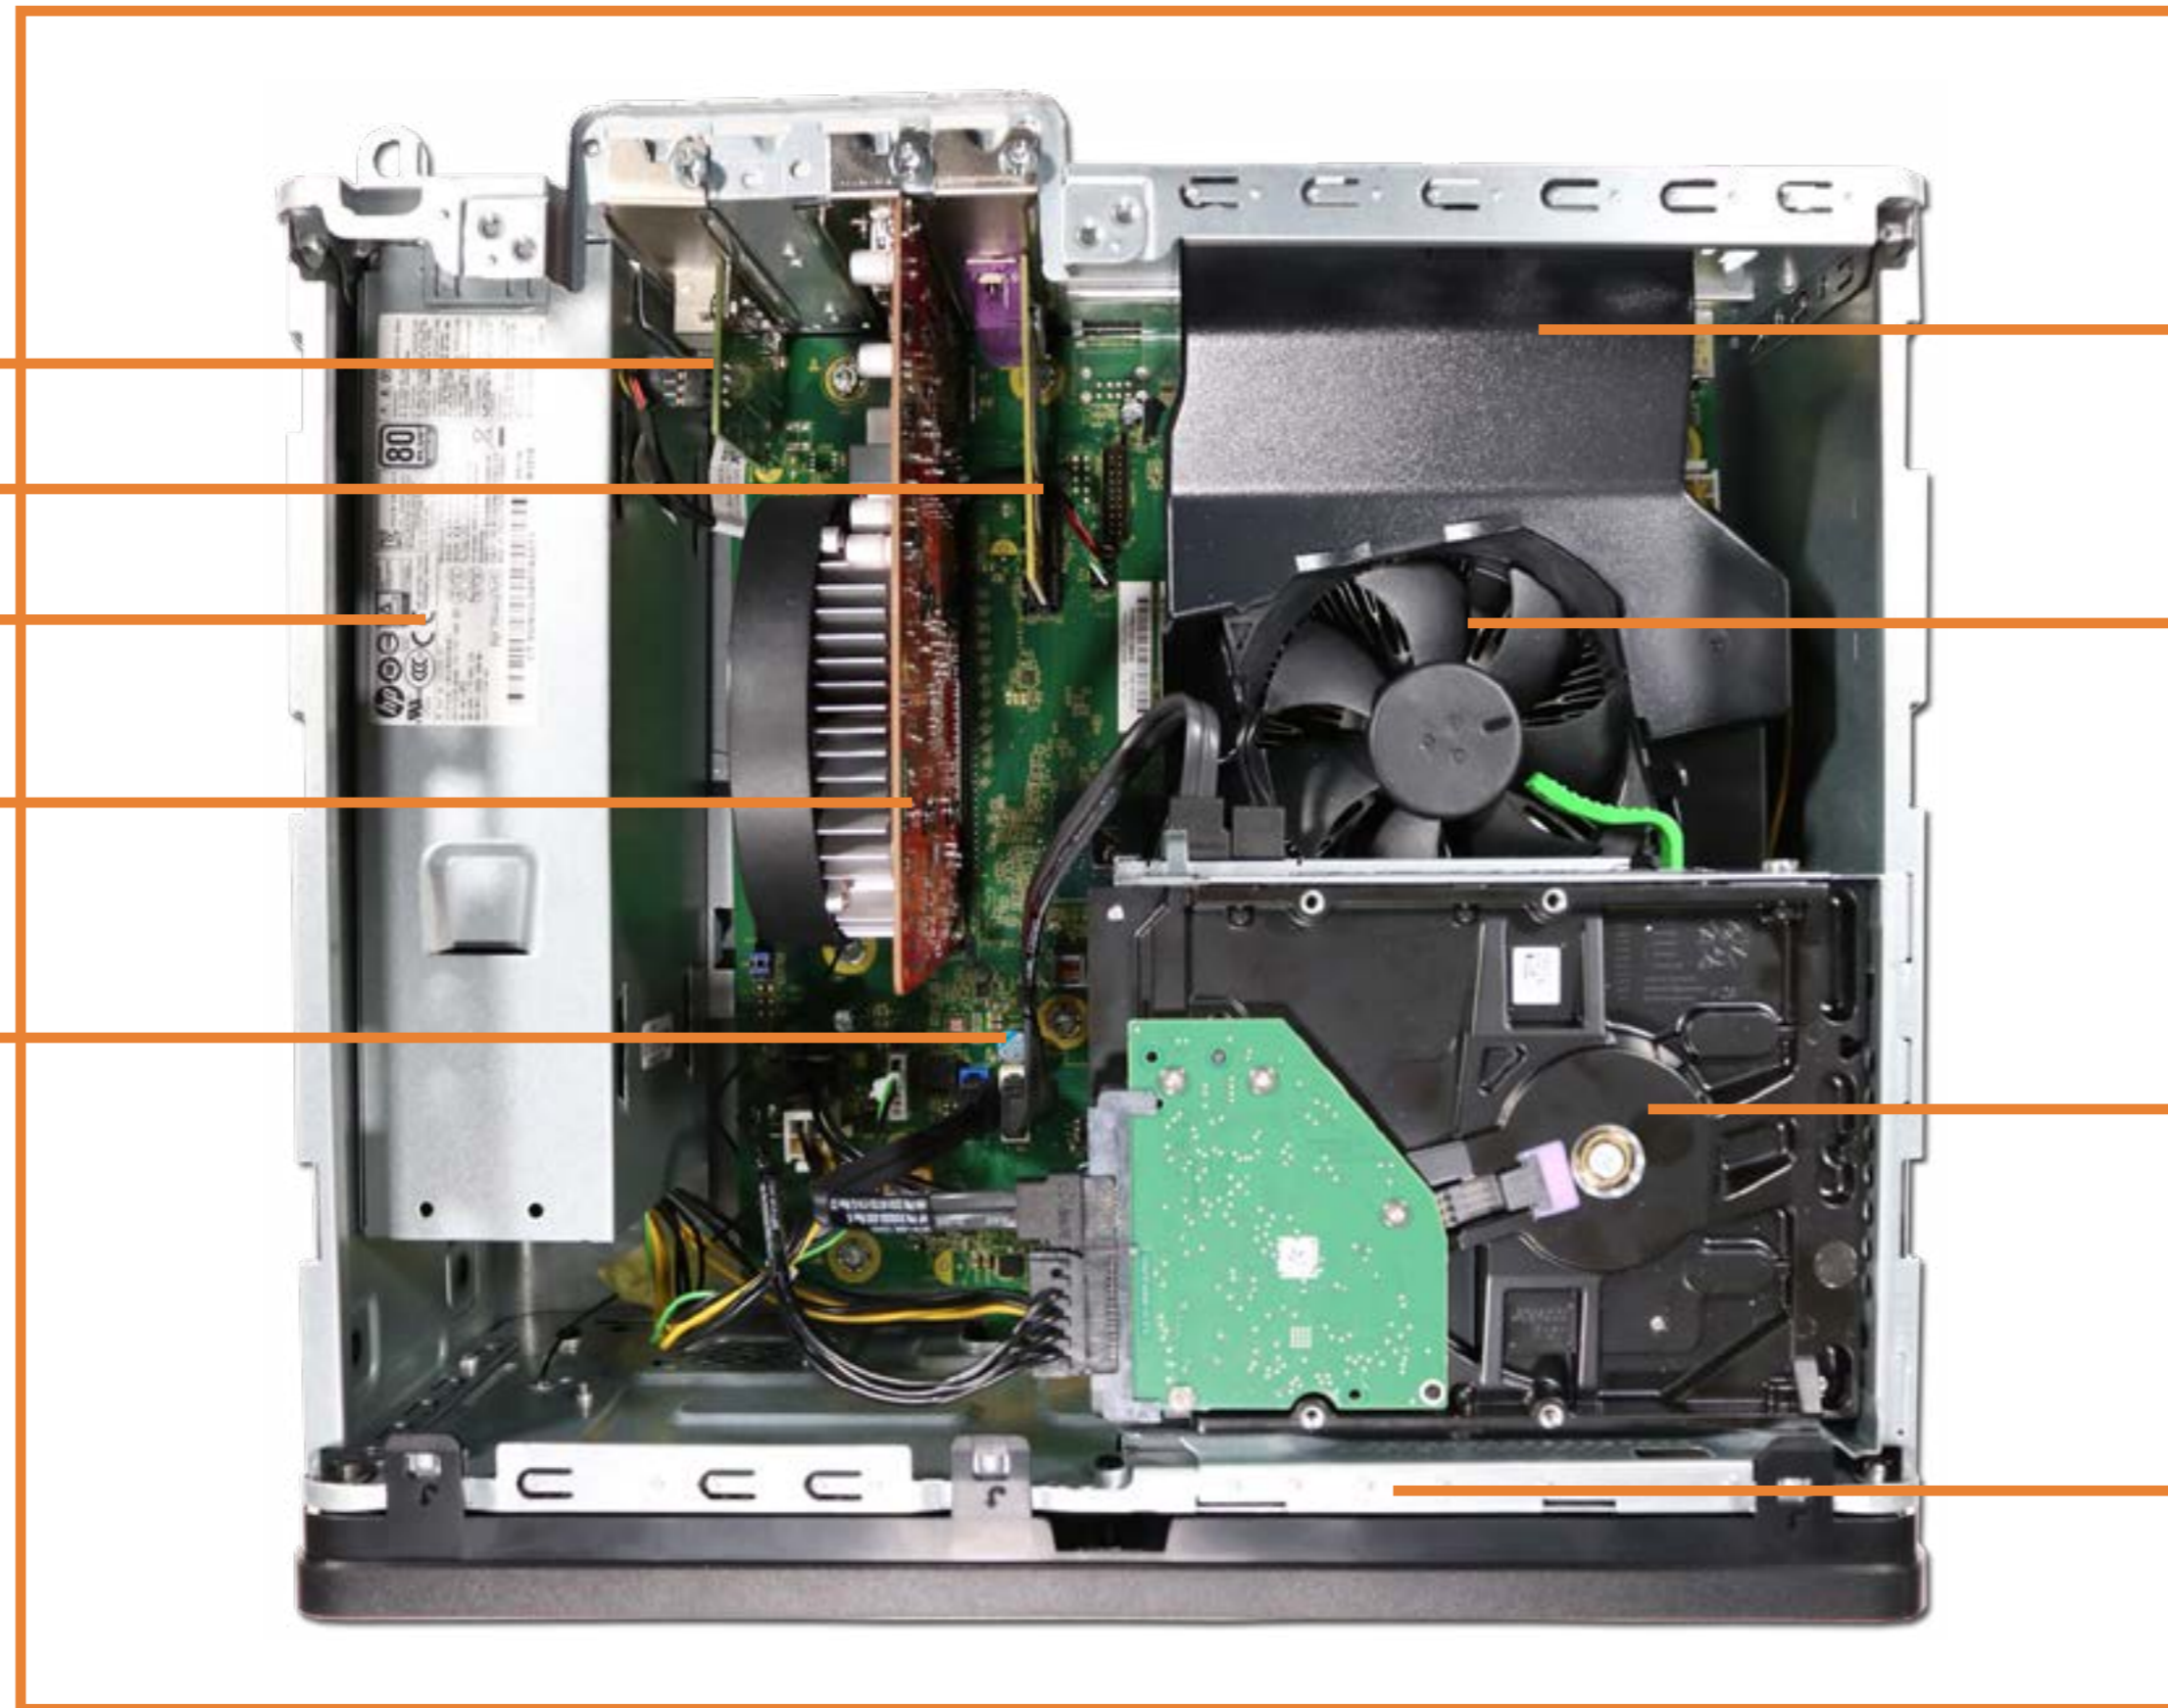

Internal View

[Back to External Views](#)

PS/2 Module
Parallel Port PCIe card
Power supply
Graphics Card
Motherboard

Fan duct
Fan and Heat sink assembly
Hard disk drive
Optical Drive

[Go to Parts List](#)

Side Panel

Side Panel

- Wireless LAN Module
- Front Bezel
- Hard Disk Drive
- Memory Module
- Fan Duct
- Parallel Port PCIe Card
- Fan/Heat Sink Assembly
- CPU (Intel)
- CPU (AMD)
- Power Supply
- Wireless LAN Antenna
- Motherboard (Top)
- Motherboard (Bottom)
- Graphics Card
- Optical Drive
- PS/2 Module