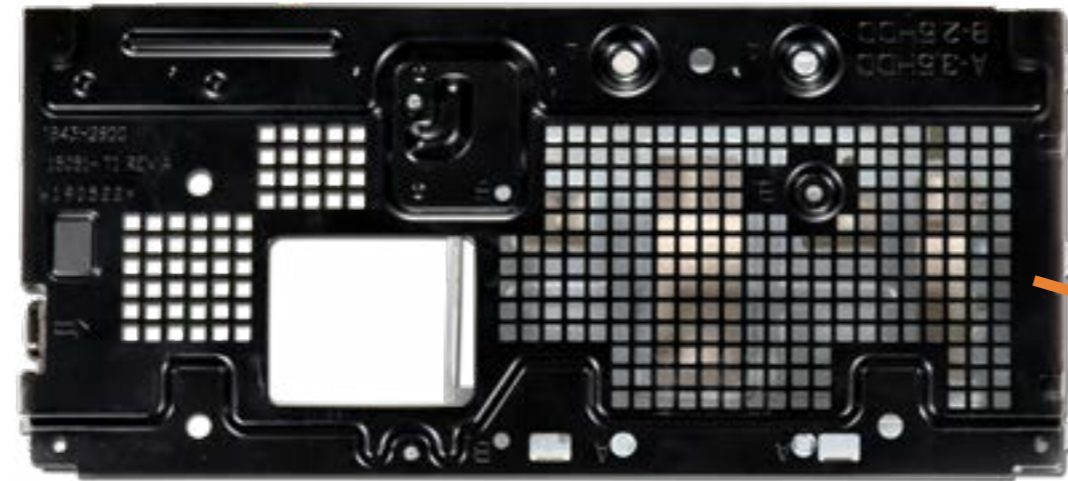

Front Bezel

[Go to External Views](#)

Side Panel

Memory Module

Front Bezel

Hard Drive Cage

Hard Disk Drive

Wireless LAN Board

Wireless LAN Antenna

Motherboard (top)

Motherboard (bottom)

RTC Battery

Heat Sink/Fan

Hard Drive Cage

[Go to External Views](#)

Side Panel

Memory Module

Front Bezel

Hard Drive Cage

Hard Disk Drive

Wireless LAN Board

Wireless LAN Antenna

Motherboard (top)

Motherboard (bottom)