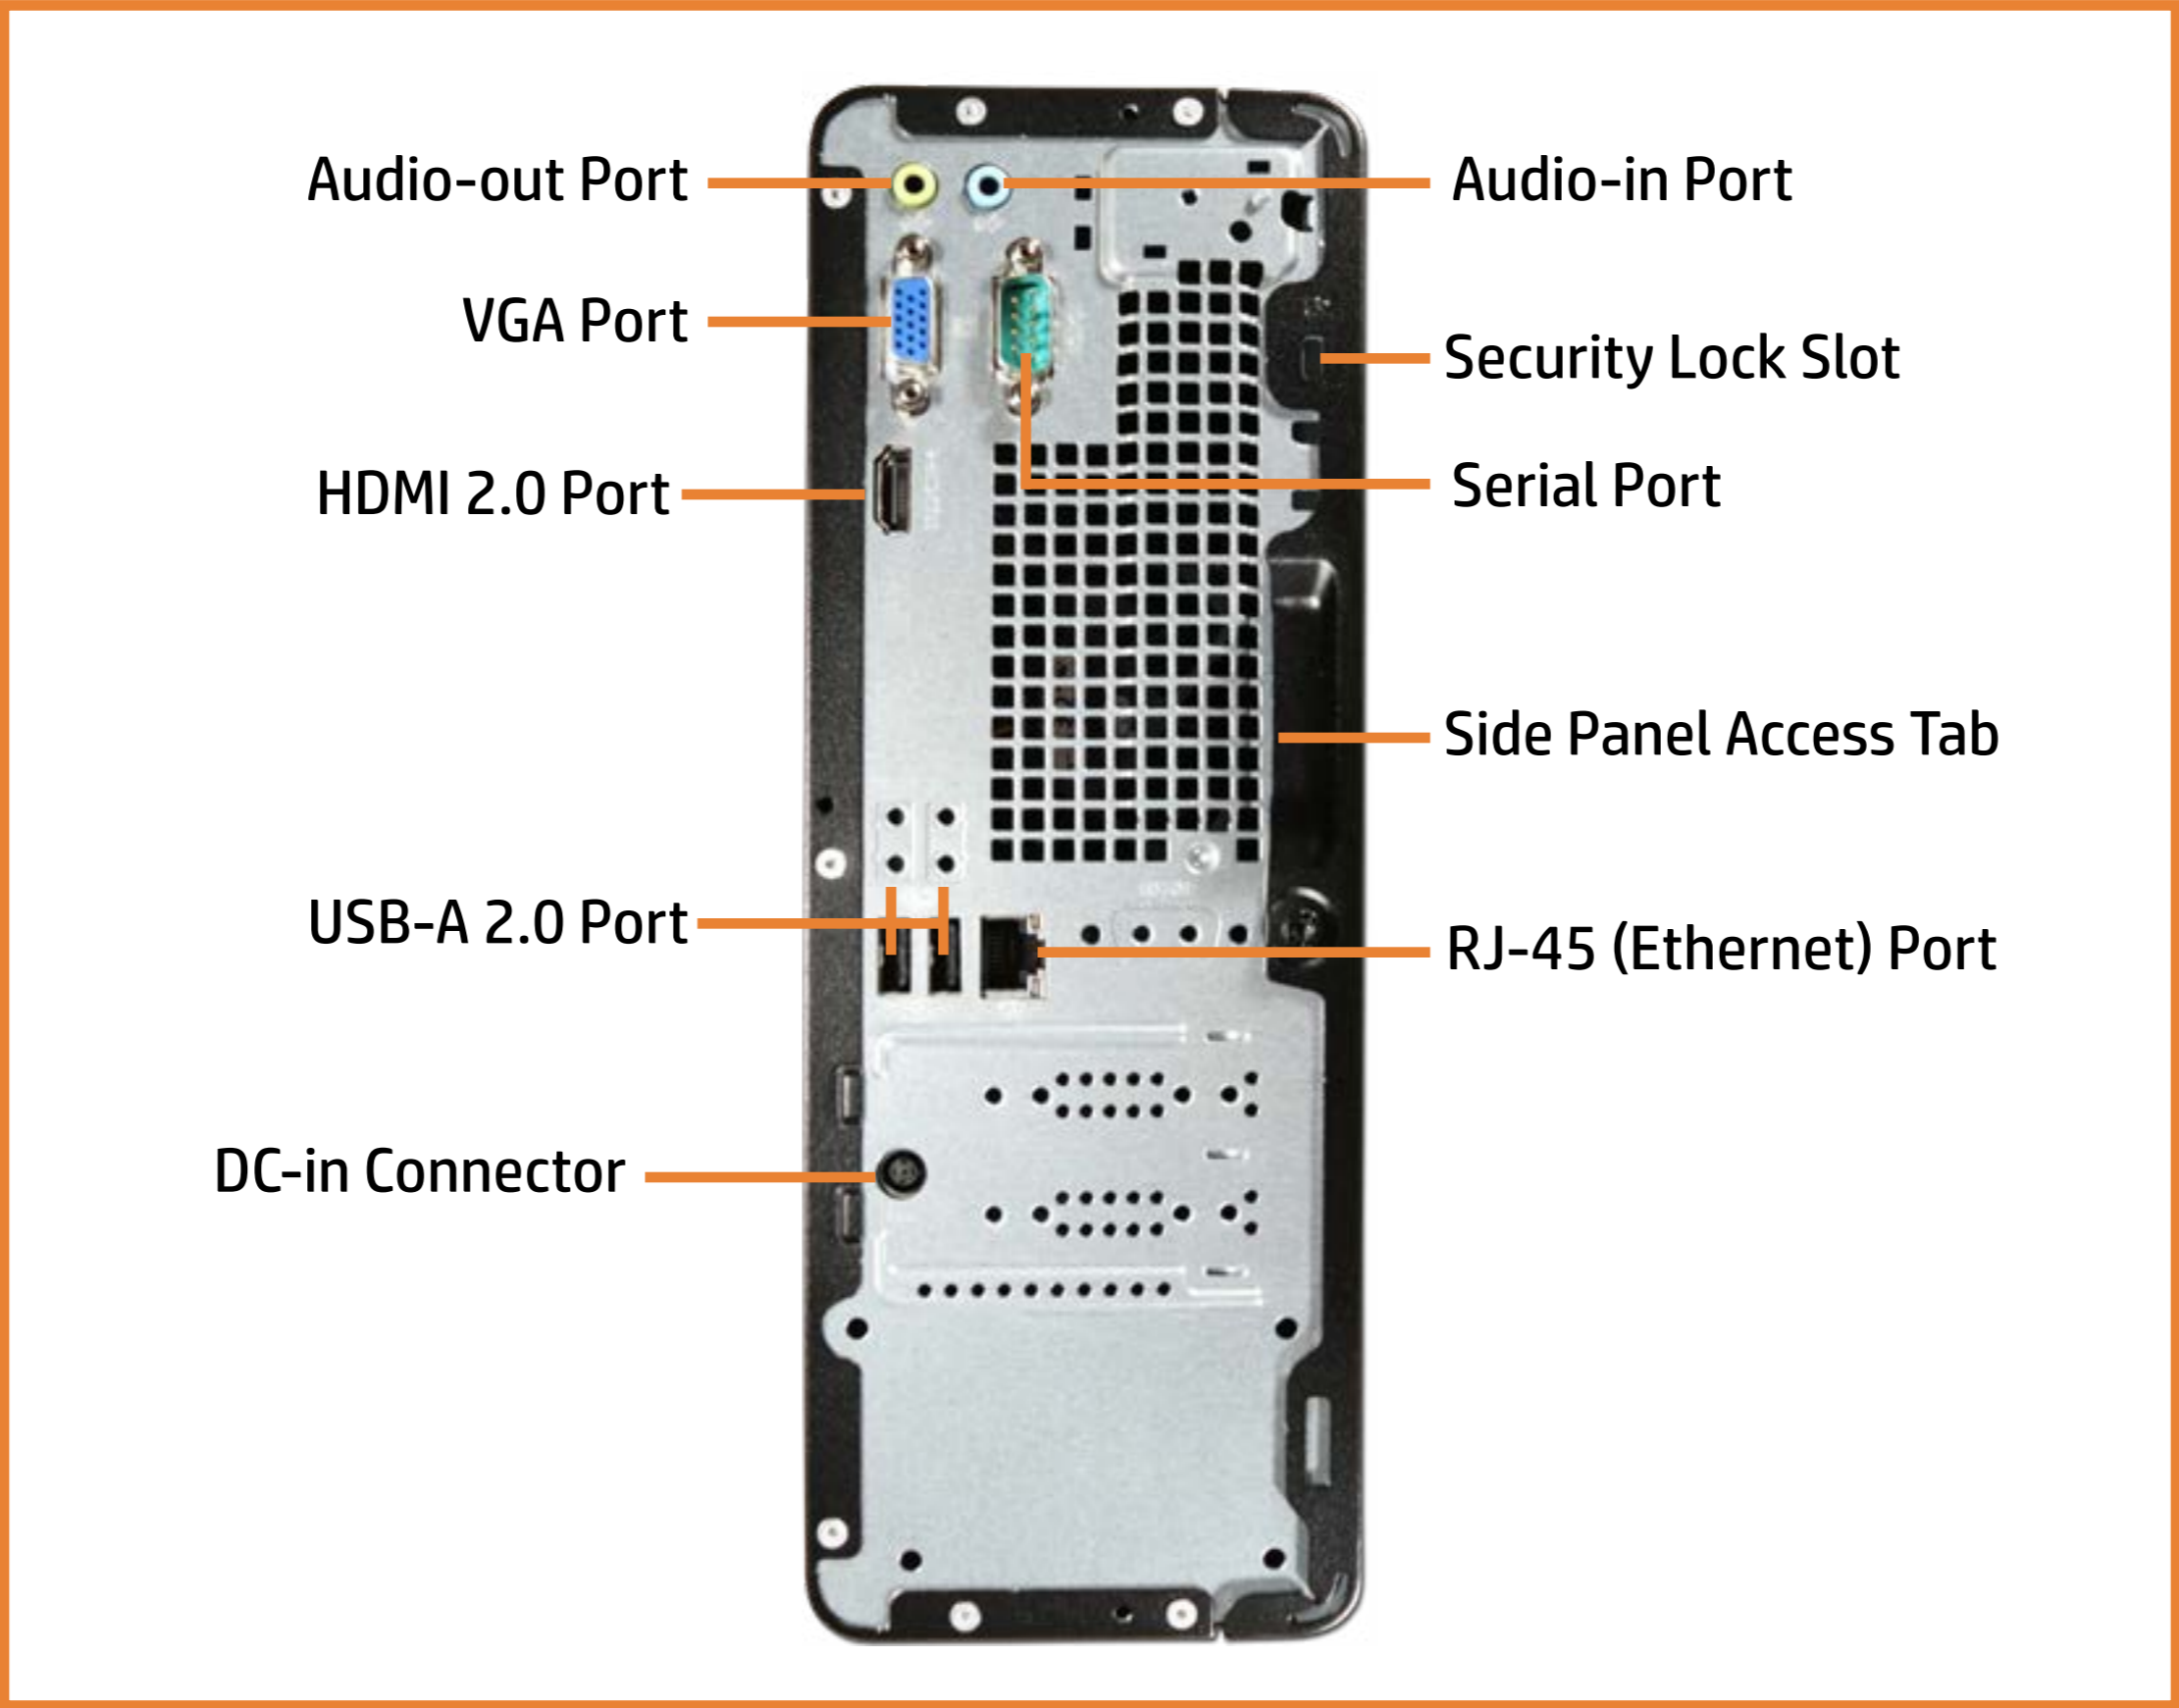

Rear View

[Back to External Views](#)

[Go to Parts List](#)