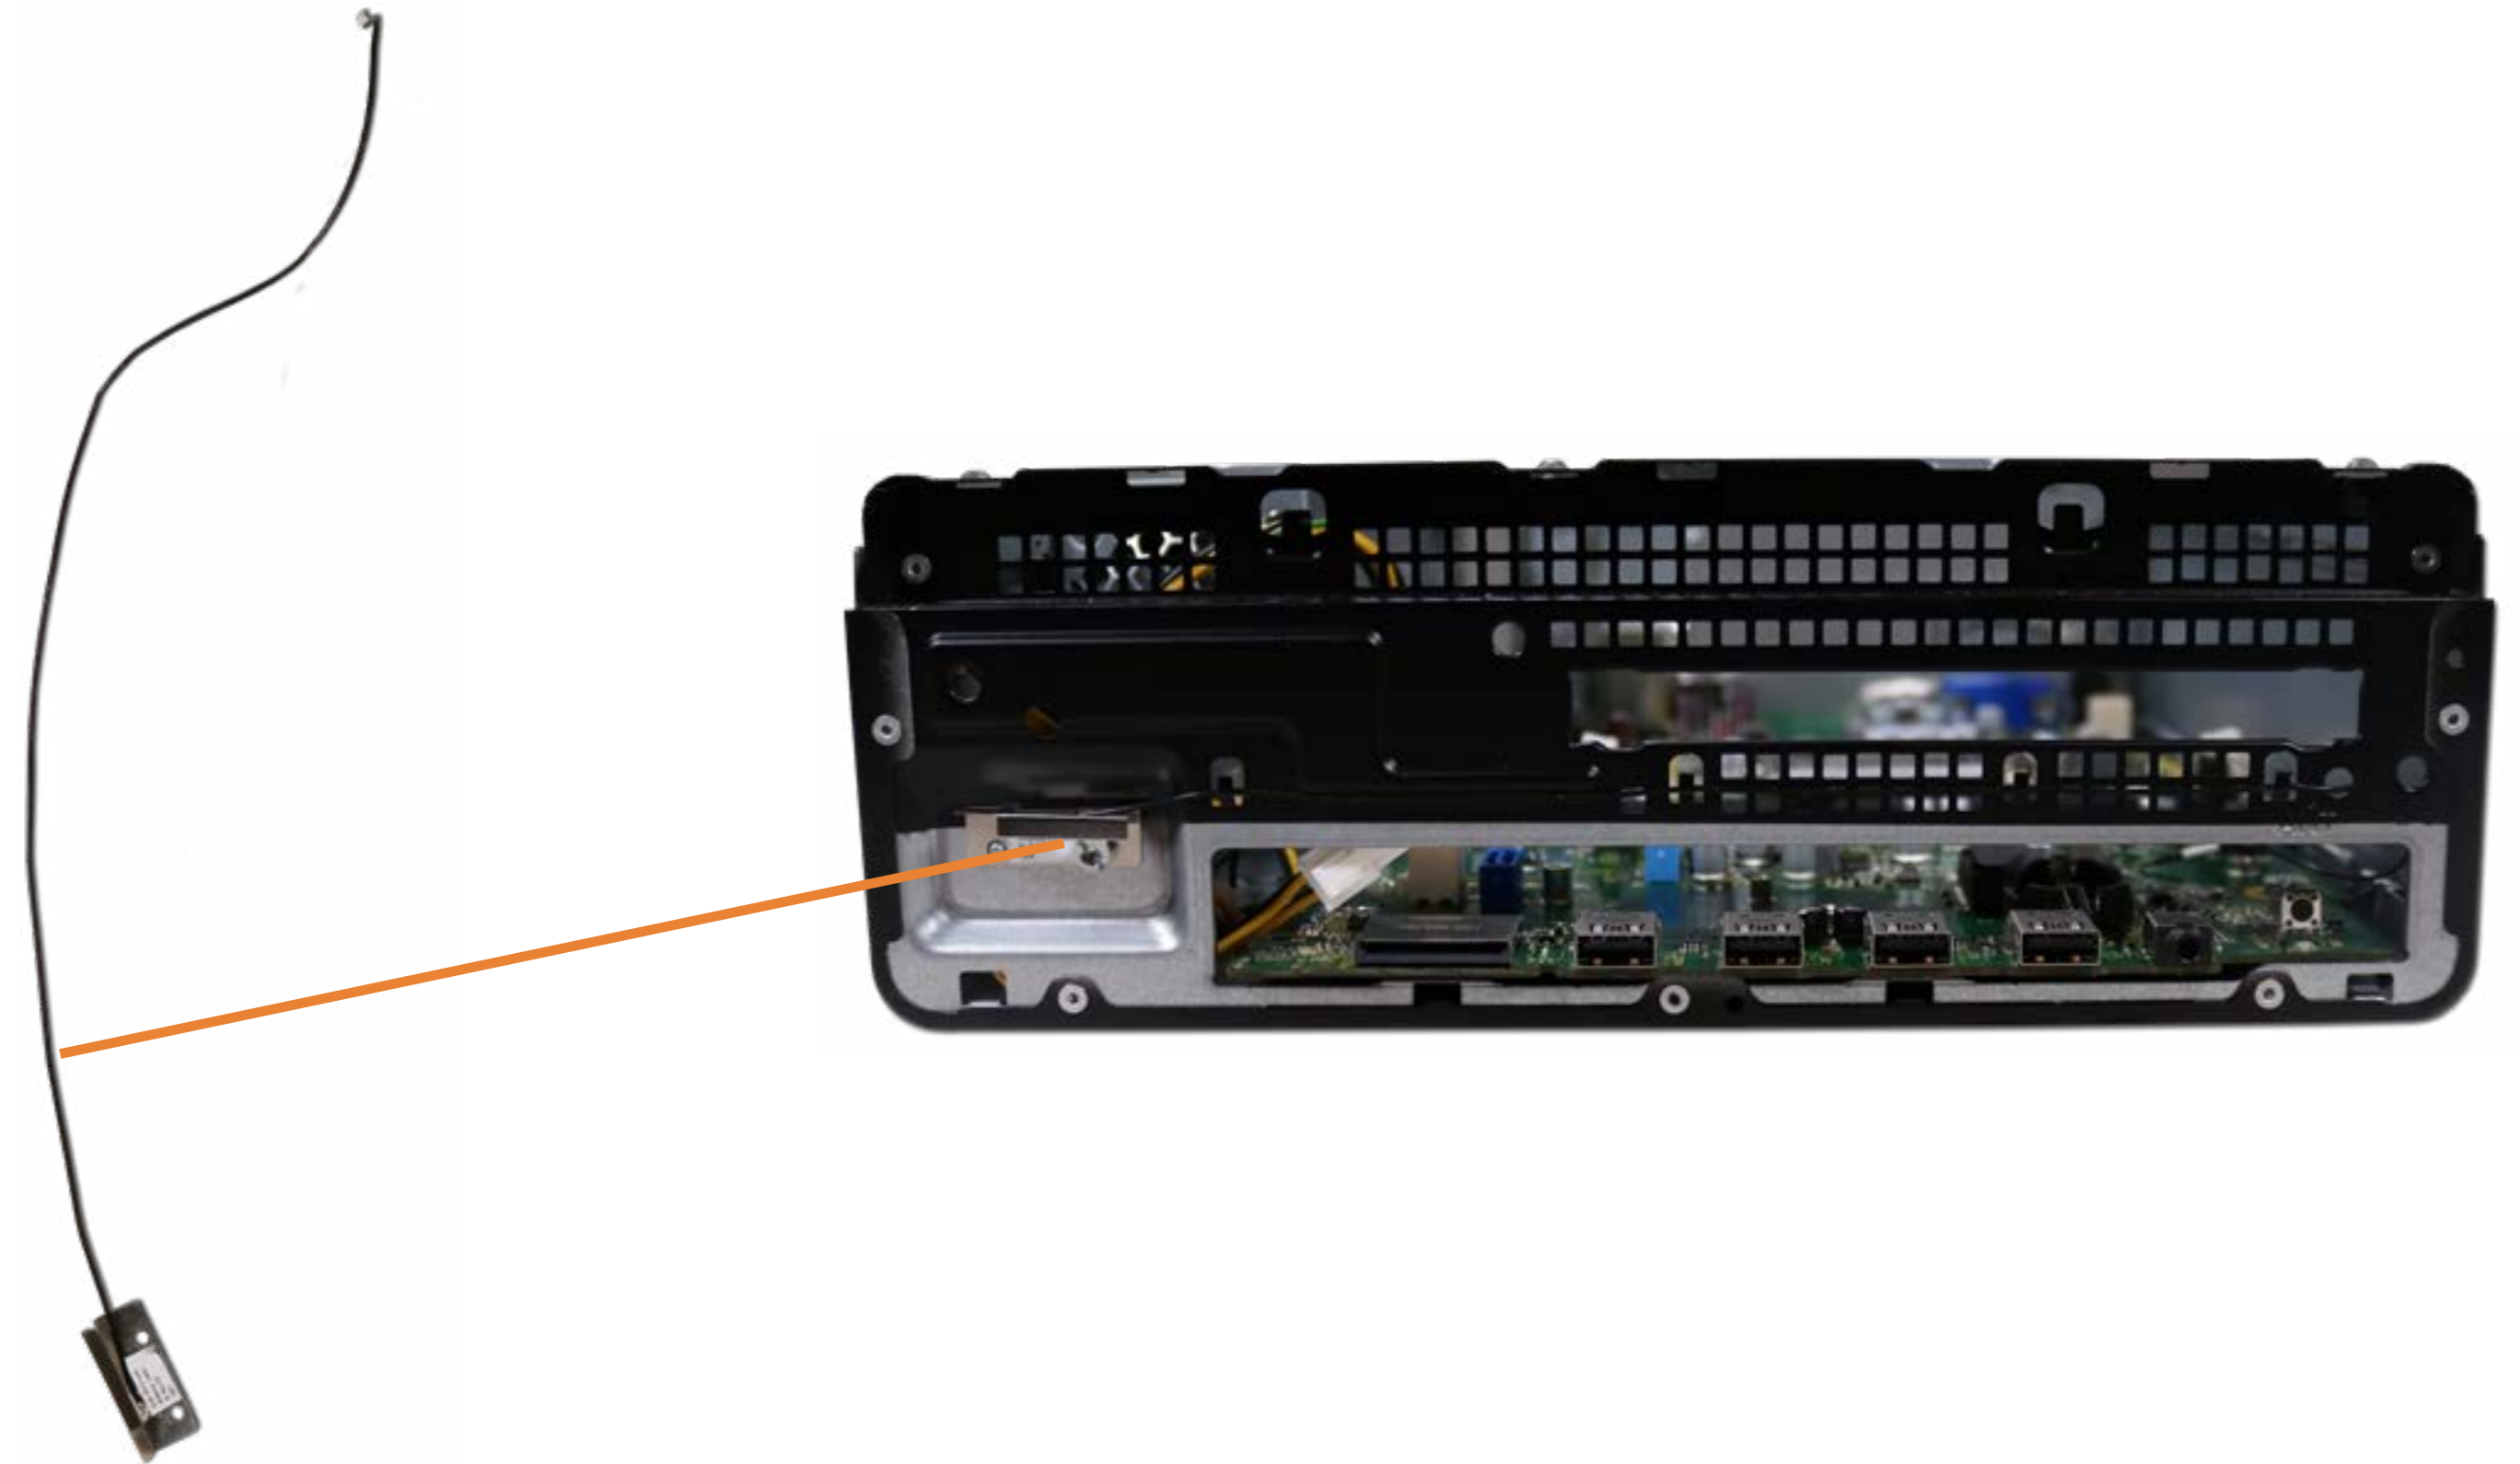

Hard Disk Drive

Wireless LAN Board

Wireless LAN Antenna

Motherboard (top)

Motherboard (bottom)

RTC Battery

Heat Sink/Fan

Wireless LAN Board

[Go to External Views](#)

Side Panel

Memory Module

Front Bezel

Hard Drive Cage

Hard Disk Drive

Wireless LAN Board

Wireless LAN Antenna

Motherboard (top)

Motherboard (bottom)

RTC Battery

Heat Sink/Fan

Wireless LAN Antenna

[Go to External Views](#)

Side Panel

Memory Module