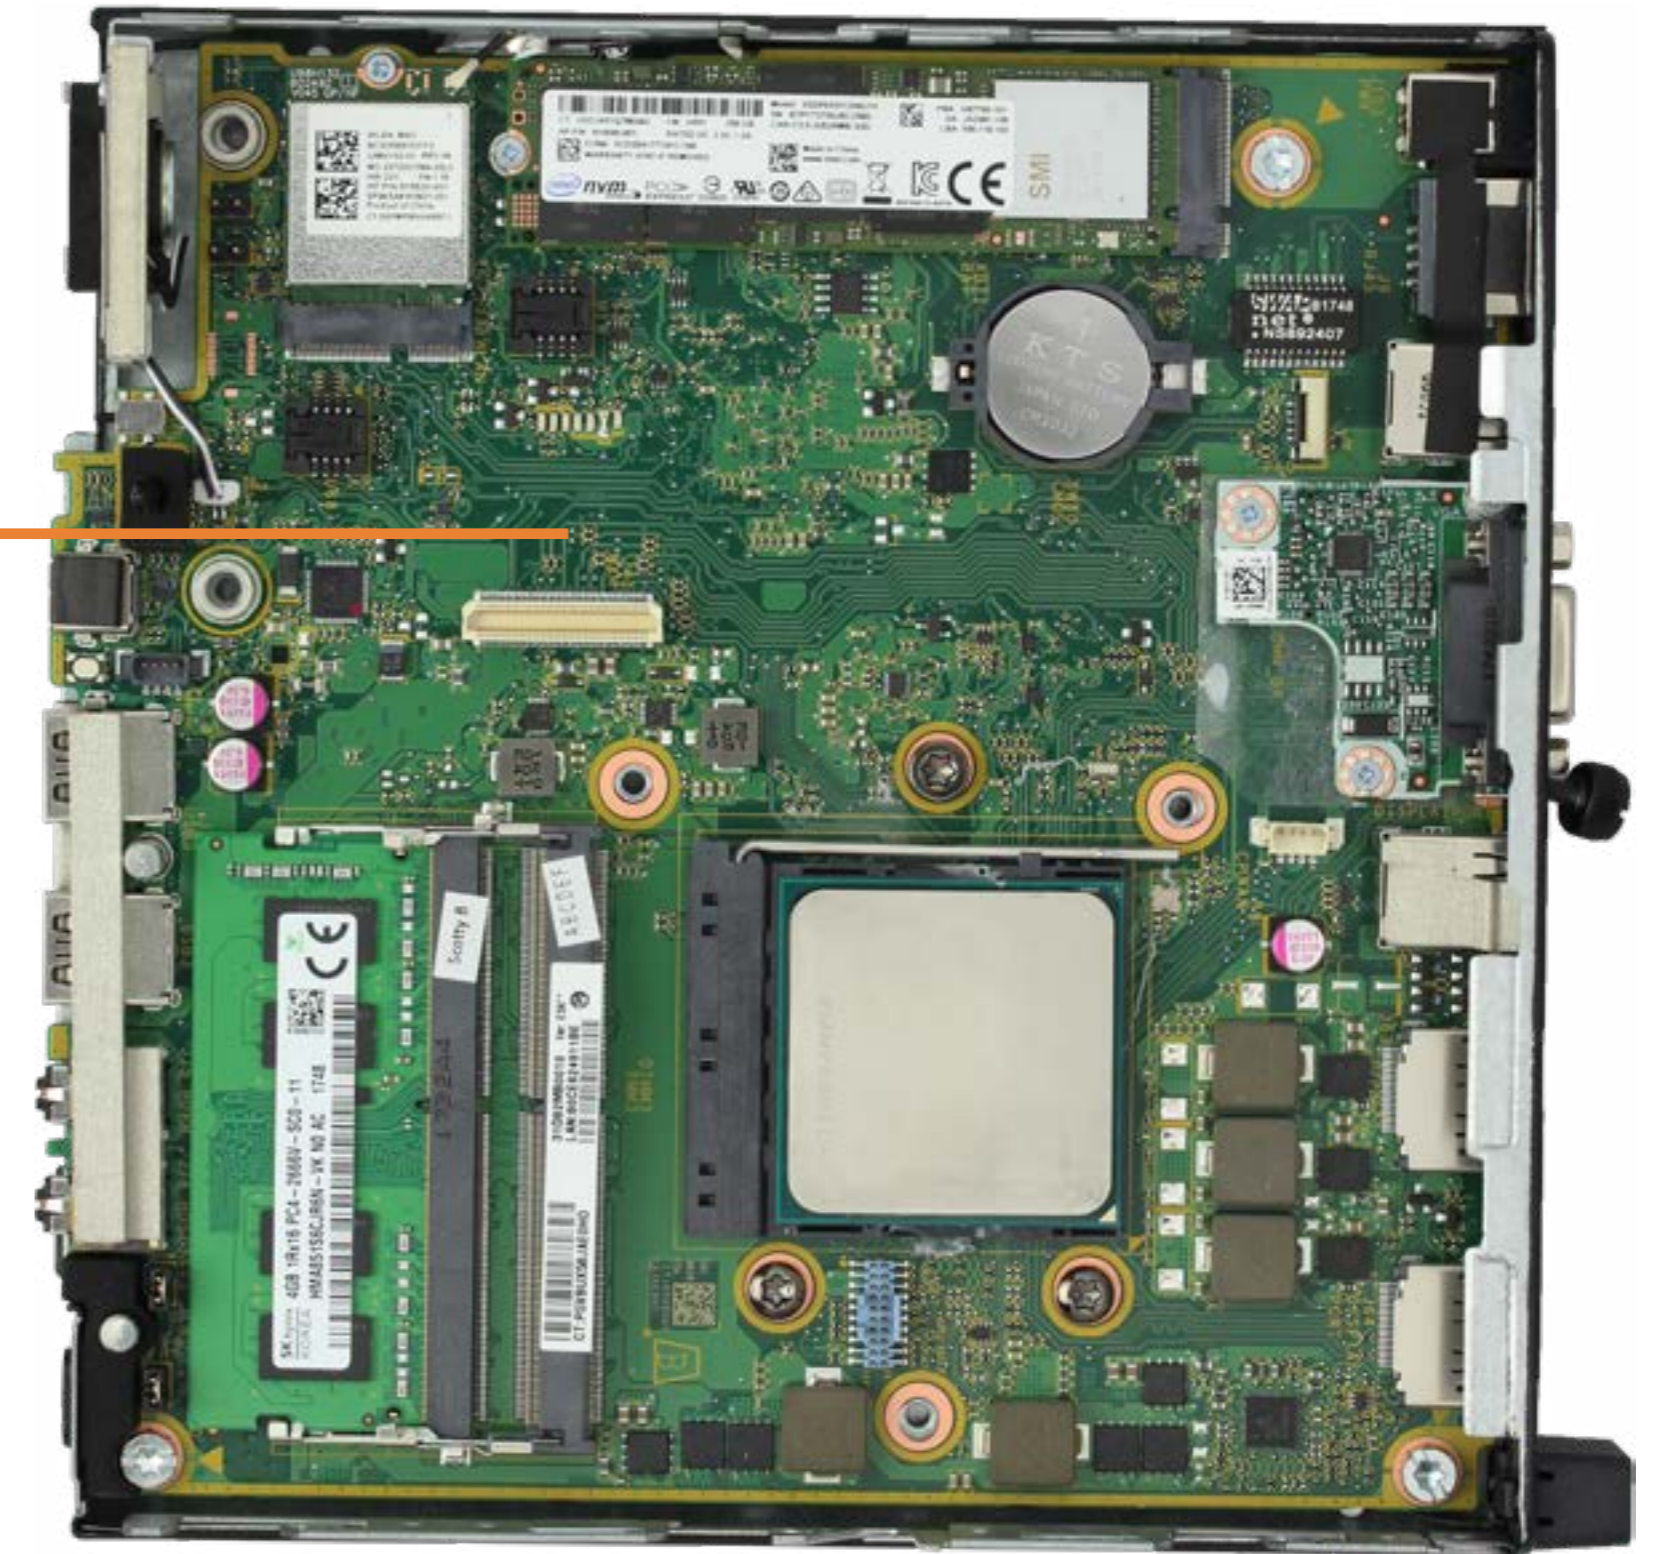

[Go to External Views](#)

Wireless LAN Antenna

- Side Panel
- Wireless LAN Module
- Front Bezel
- Hard Disk Drive
- Memory Module
- Fan Duct
- Parallel Port PCIe Card
- Fan/Heat Sink Assembly
- CPU
- Power Supply
- Wireless LAN Antenna
- Motherboard (Top)
- Motherboard (Bottom)

[Go to External Views](#)

System Board (Top)

- Side Panel
- Wireless LAN Module
- Front Bezel
- Hard Disk Drive
- Memory Module
- Fan Duct
- Parallel Port PCIe Card
- Fan/Heat Sink Assembly
- CPU
- Power Supply
- Wireless LAN Antenna
- Motherboard (Top)
- Motherboard (Bottom)

[Go to External Views](#)

System Board (Bottom)

- Side Panel
- Wireless LAN Module
- Front Bezel
- Hard Disk Drive
- Memory Module
- Fan Duct
- Parallel Port PCIe Card
- Fan/Heat Sink Assembly
- CPU
- Power Supply
- Wireless LAN Antenna
- Motherboard (Top)
- Motherboard (Bottom)