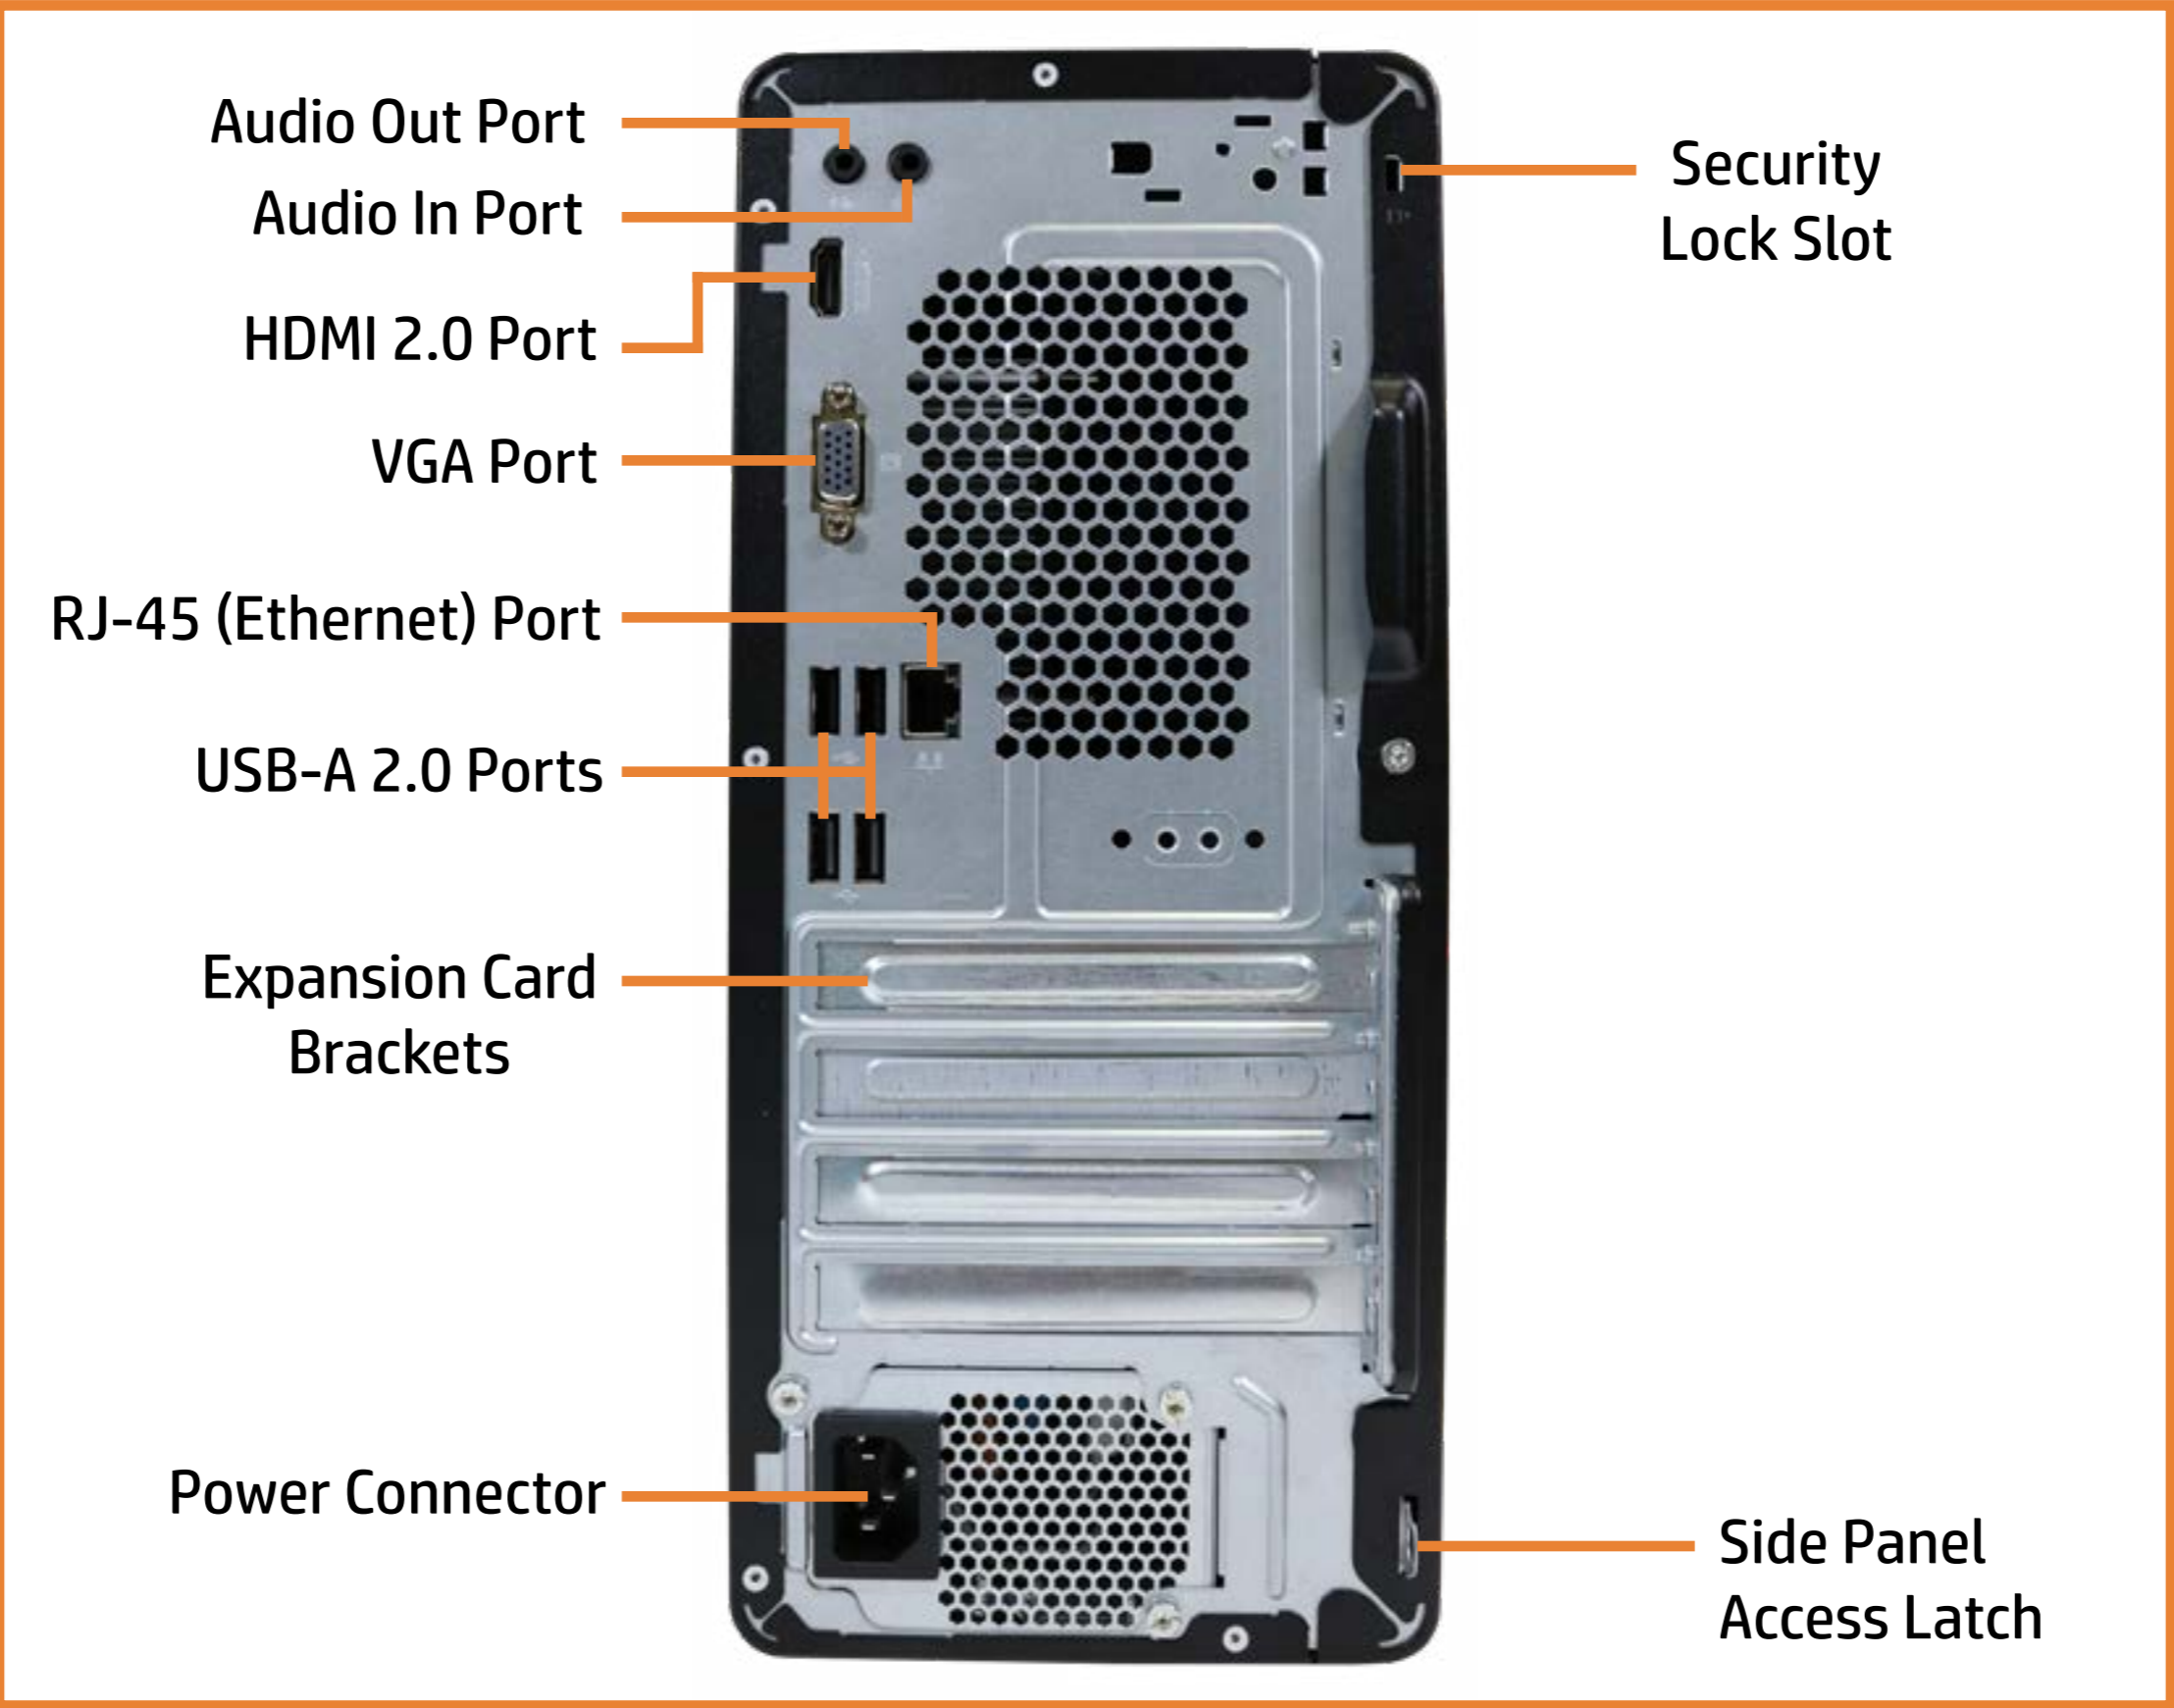

[Back to External Views](#)

[Go to Parts List](#)

Internal View

[Back to External Views](#)

Power Supply

Wireless LAN Module

Motherboard

Fan Duct

Fan/Heat Sink Assembly

Hard Disk Drive

[Go to Parts List](#)

Side Panel

- Side Panel
- Wireless LAN Module
- Front Bezel
- Hard Disk Drive
- Memory Module
- Fan Duct
- Parallel Port PCIe Card
- Fan/Heat Sink Assembly
- CPU
- Power Supply
- Wireless LAN Antenna
- Motherboard (Top)
- Motherboard (Bottom)