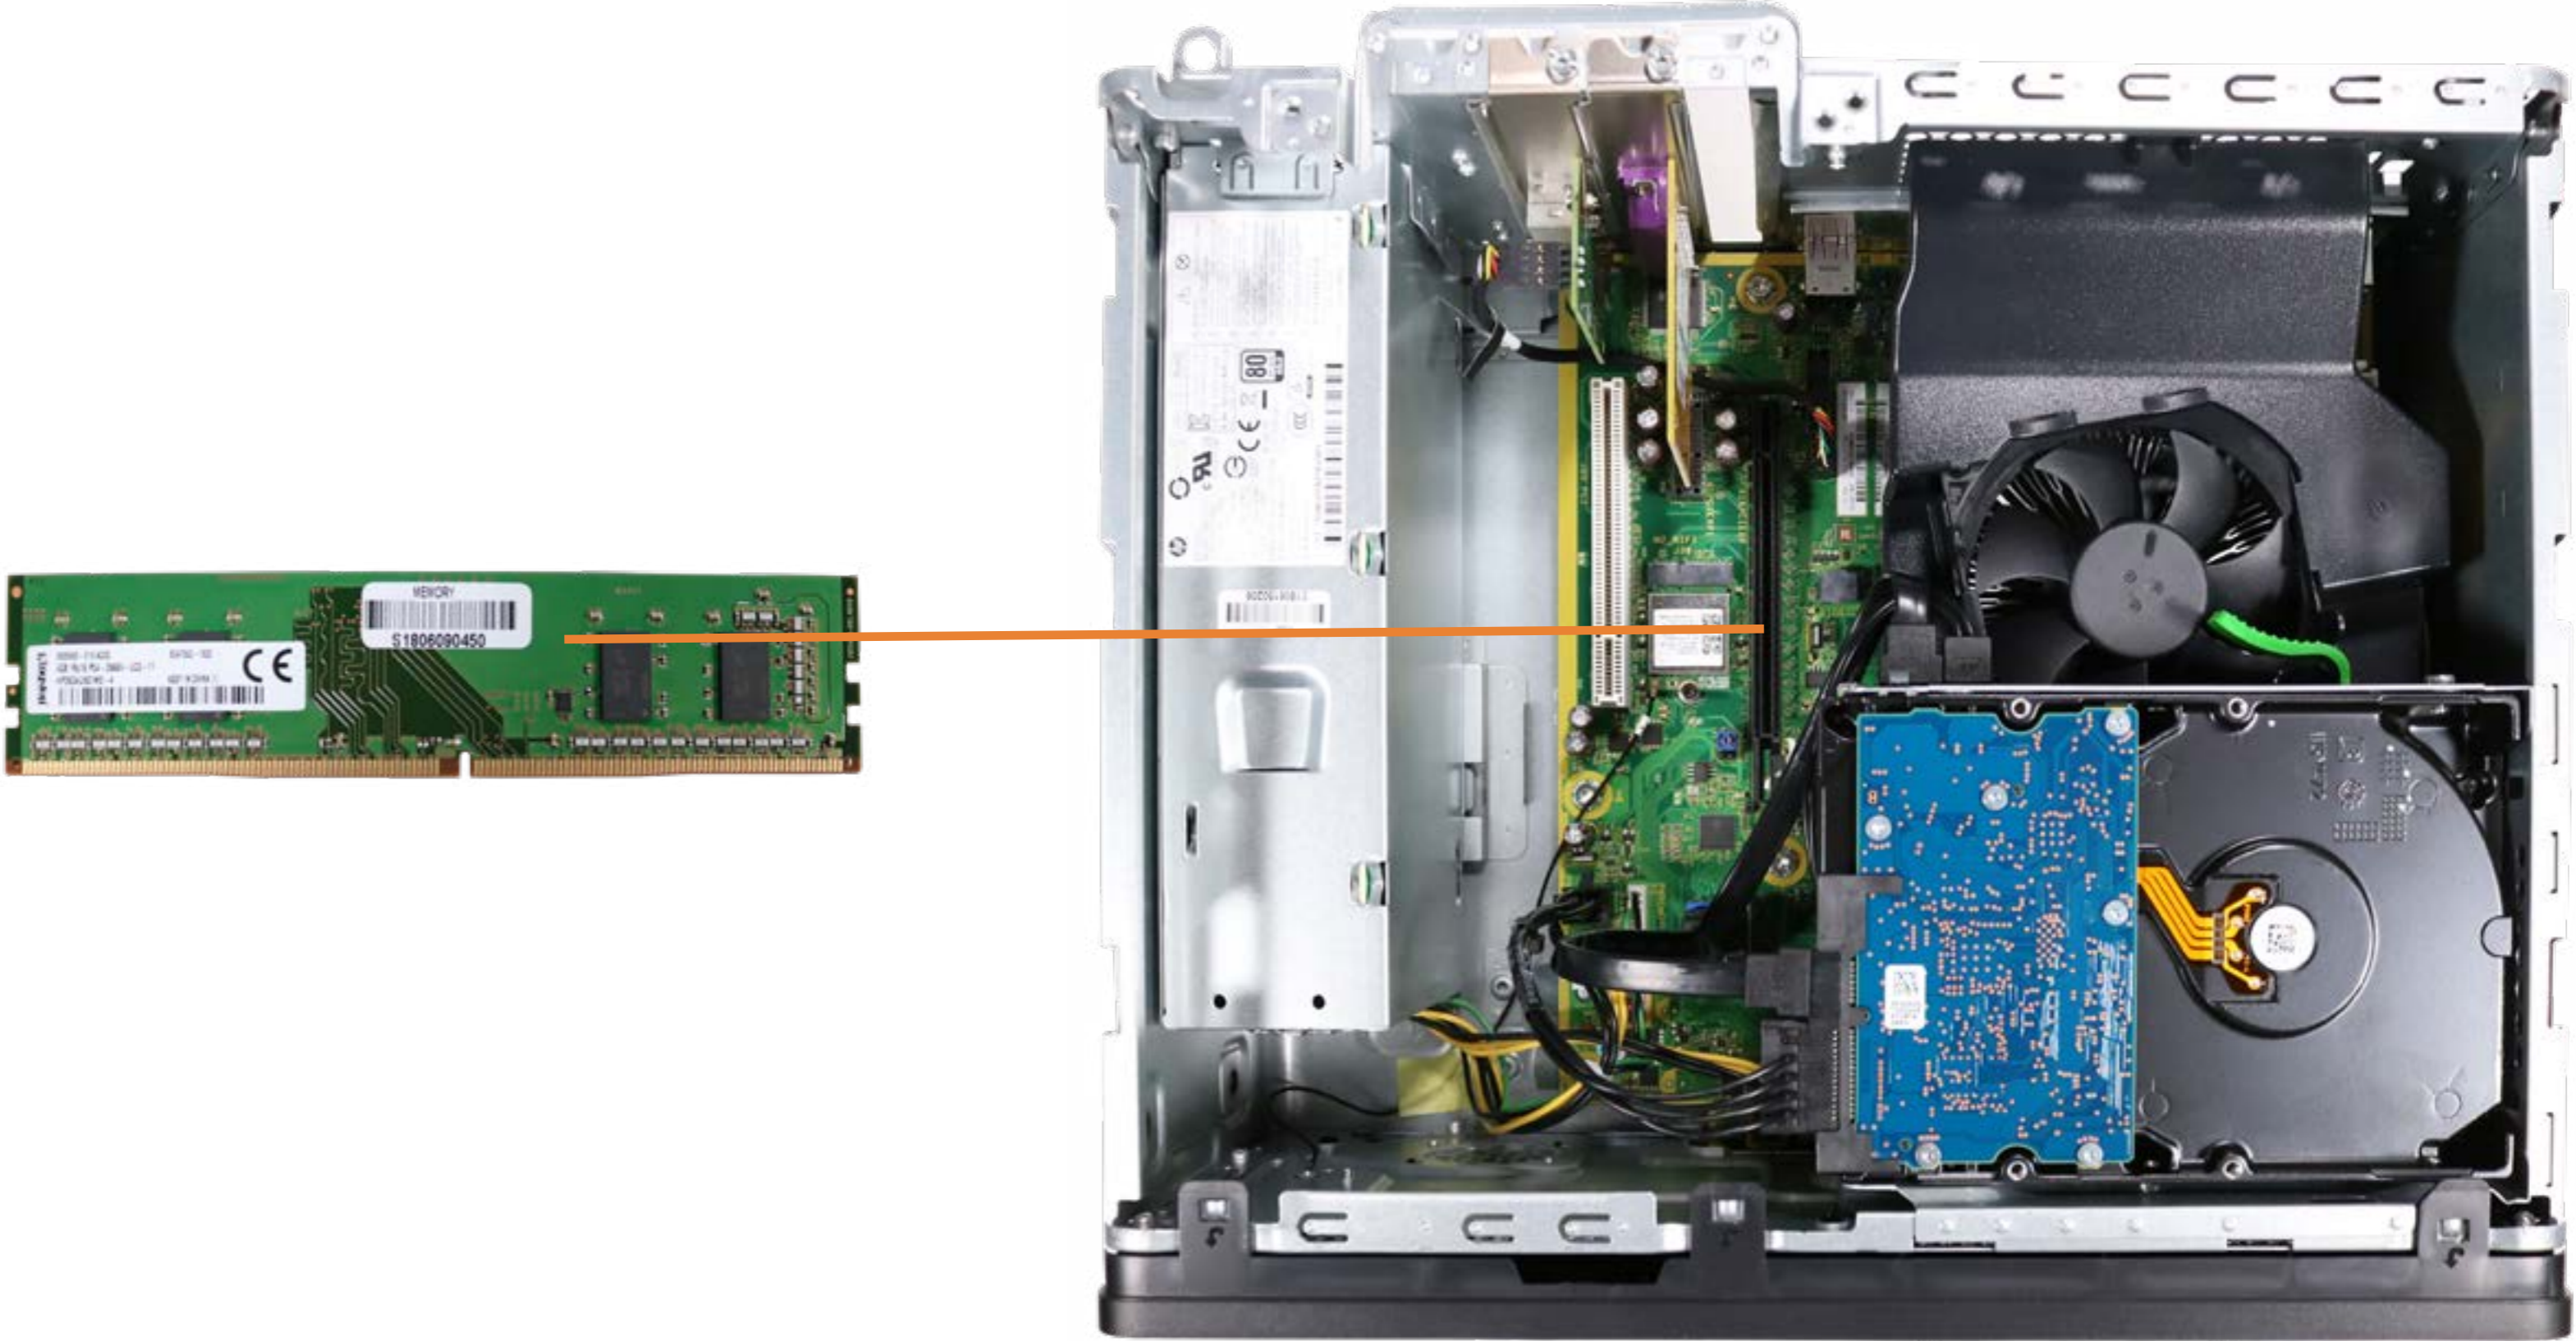

[Go to External Views](#)

Front Bezel

- Side Panel
- Wireless LAN Module
- Front Bezel
- Hard Disk Drive
- Memory Module
- Fan Duct
- Parallel Port PCIe Card
- Fan/Heat Sink Assembly
- CPU
- Power Supply
- Wireless LAN Antenna
- Motherboard (Top)
- Motherboard (Bottom)

[Go to External Views](#)

Hard Disk Drive

- Side Panel
- Wireless LAN Module
- Front Bezel
- Hard Disk Drive
- Memory Module
- Fan Duct
- Parallel Port PCIe Card
- Fan/Heat Sink Assembly
- CPU
- Power Supply
- Wireless LAN Antenna
- Motherboard (Top)
- Motherboard (Bottom)

[Go to External Views](#)

Memory Module

- Side Panel
- Wireless LAN Module
- Front Bezel
- Hard Disk Drive
- Memory Module
- Fan Duct
- Parallel Port PCIe Card
- Fan/Heat Sink Assembly
- CPU
- Power Supply
- Wireless LAN Antenna
- Motherboard (Top)
- Motherboard (Bottom)