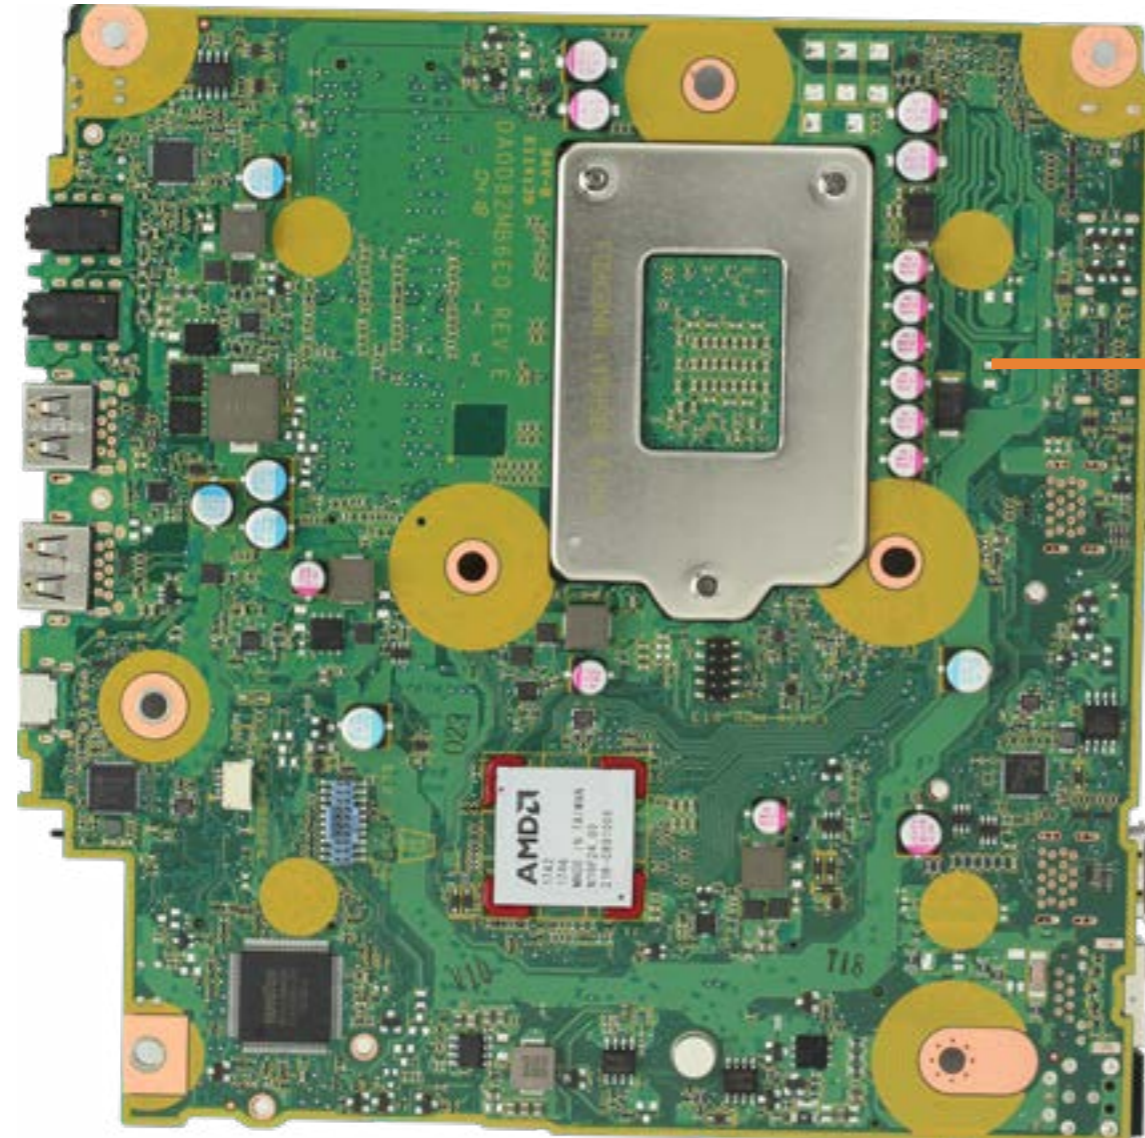

[Go to External Views](#)

Wireless LAN Antenna

- Side Panel
- Wireless LAN Module
- Front Bezel
- Hard Disk Drive
- Memory Module
- Fan Duct
- Parallel Port PCIe Card
- Fan/Heat Sink Assembly
- CPU
- Power Supply
- Wireless LAN Antenna
- Motherboard (Top)
- Motherboard (Bottom)

[Go to External Views](#)

System Board (Top)

- Side Panel
- Wireless LAN Module
- Front Bezel
- Hard Disk Drive
- Memory Module
- Fan Duct
- Parallel Port PCIe Card
- Fan/Heat Sink Assembly
- CPU
- Power Supply
- Wireless LAN Antenna
- Motherboard (Top)
- Motherboard (Bottom)

[Go to External Views](#)

System Board (Bottom)

- Side Panel
- Wireless LAN Module
- Front Bezel
- Hard Disk Drive
- Memory Module
- Fan Duct
- Parallel Port PCIe Card
- Fan/Heat Sink Assembly
- CPU
- Power Supply
- Wireless LAN Antenna
- Motherboard (Top)
- Motherboard (Bottom)