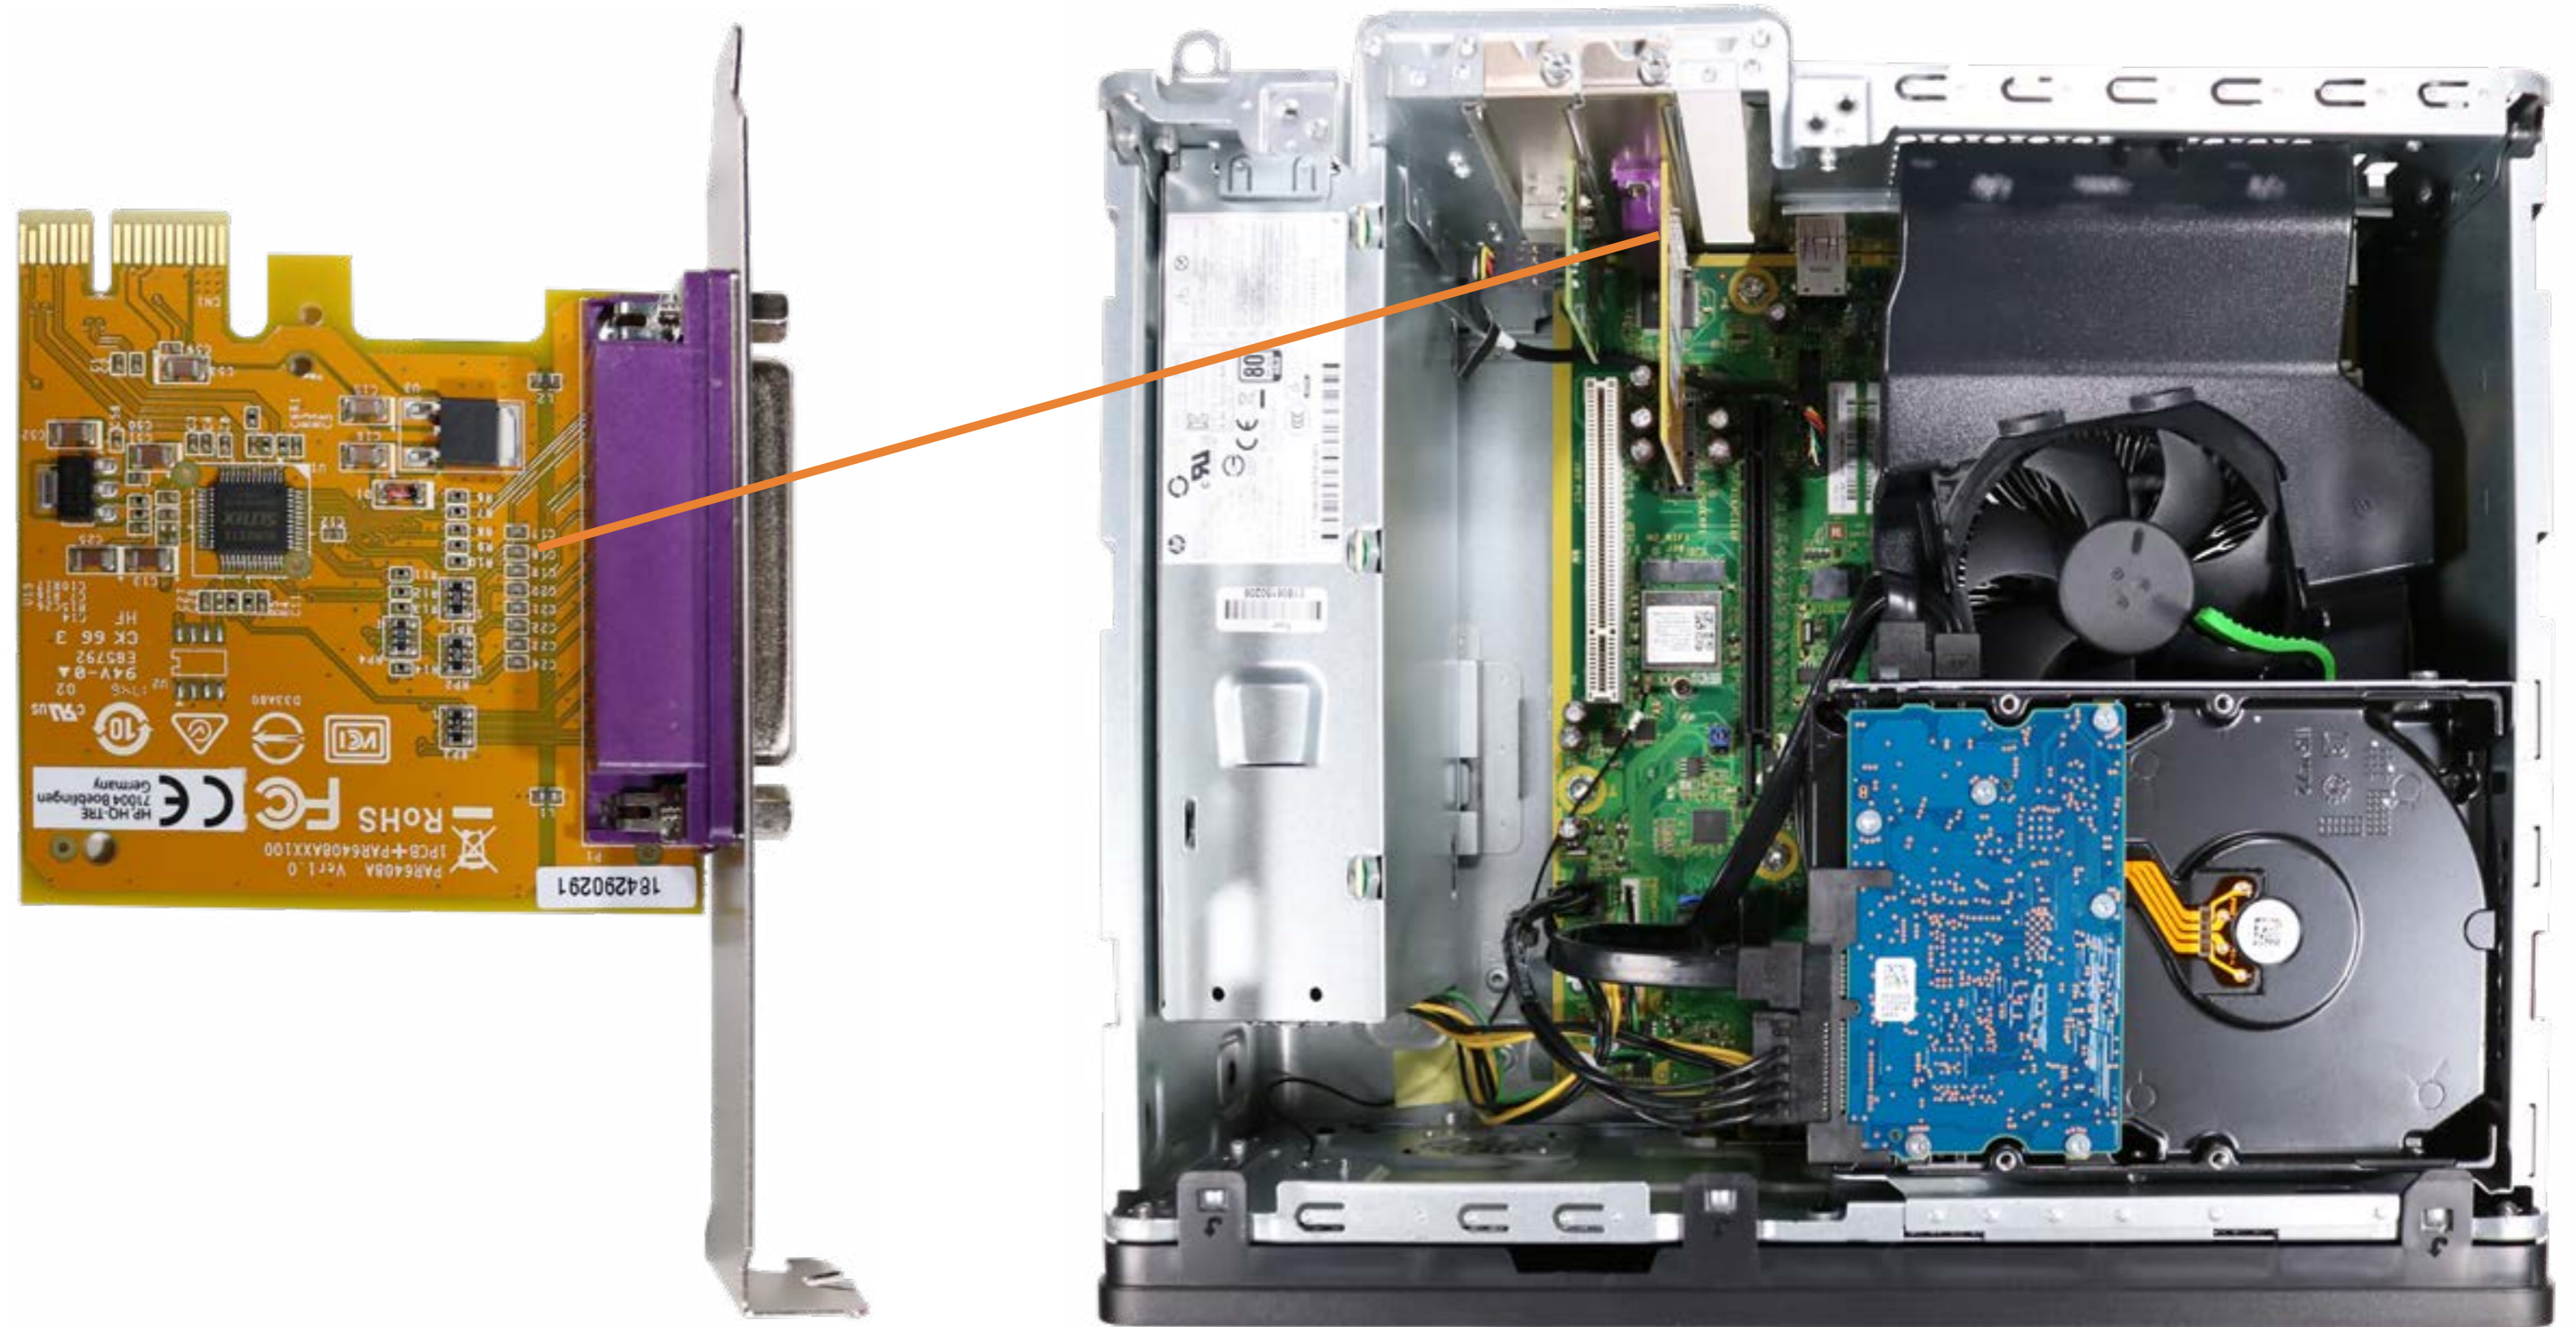

[Go to External Views](#)

Memory Module

- Side Panel
- Wireless LAN Module
- Front Bezel
- Hard Disk Drive
- Memory Module
- Fan Duct
- Parallel Port PCIe Card
- Fan/Heat Sink Assembly
- CPU
- Power Supply
- Wireless LAN Antenna
- Motherboard (Top)
- Motherboard (Bottom)

[Go to External Views](#)

Fan Duct

- Side Panel
- Wireless LAN Module
- Front Bezel
- Hard Disk Drive
- Memory Module
- Fan Duct
- Parallel Port PCIe Card
- Fan/Heat Sink Assembly
- CPU
- Power Supply
- Wireless LAN Antenna
- Motherboard (Top)
- Motherboard (Bottom)

[Go to External Views](#)

Parallel Port PCIe Card

- Side Panel
- Wireless LAN Module
- Front Bezel
- Hard Disk Drive
- Memory Module
- Fan Duct
- Parallel Port PCIe Card
- Fan/Heat Sink Assembly
- CPU
- Power Supply
- Wireless LAN Antenna
- Motherboard (Top)
- Motherboard (Bottom)