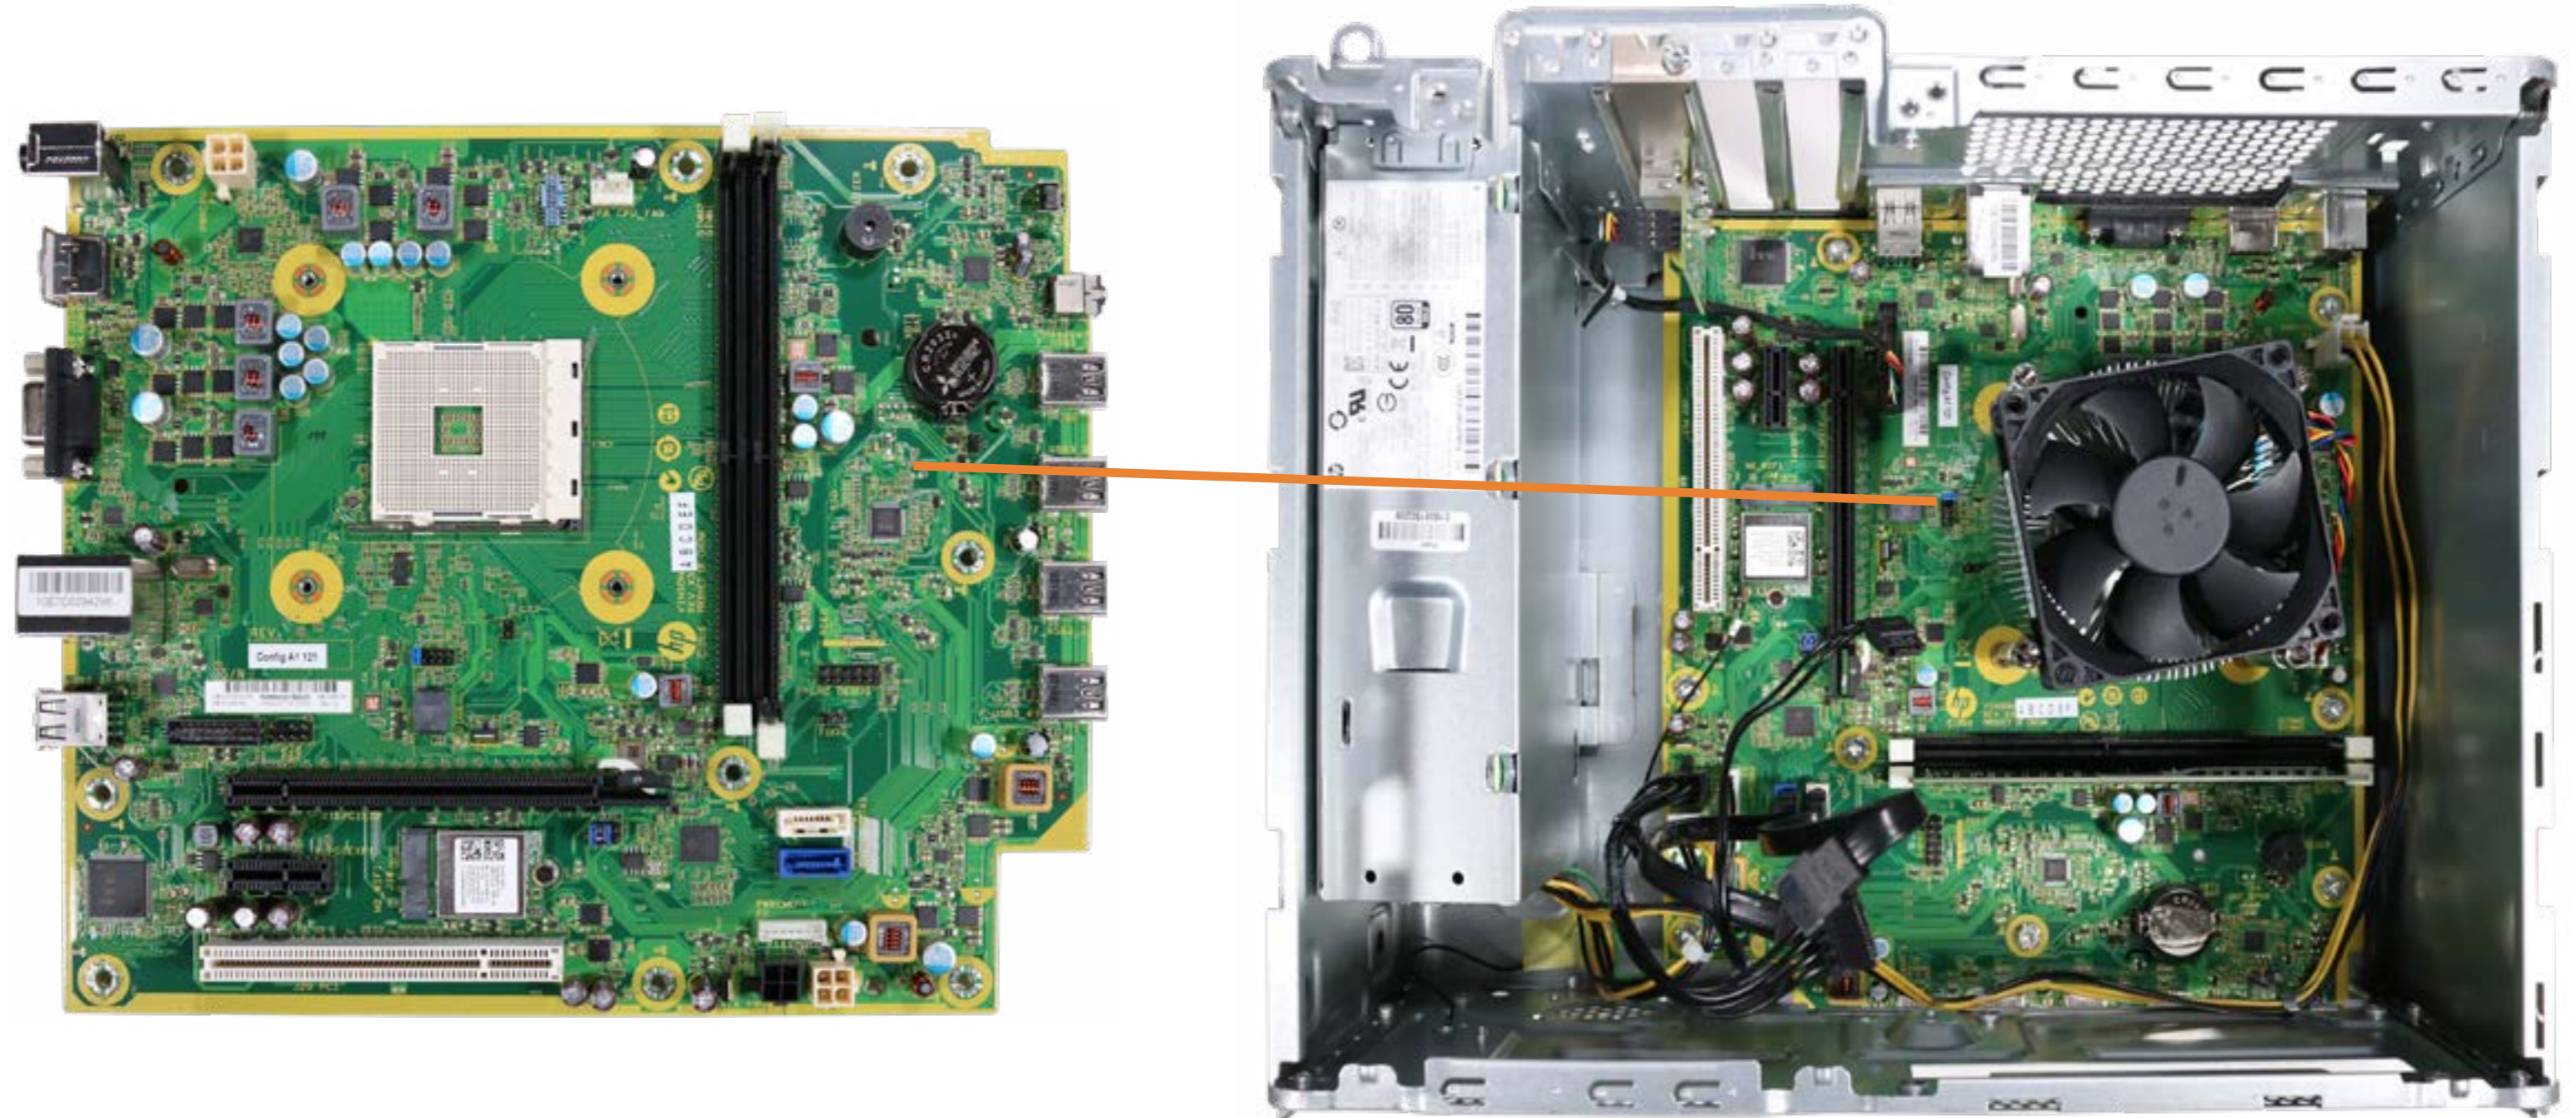

[Go to External Views](#)

Power Supply

- Side Panel
- Wireless LAN Module
- Front Bezel
- Hard Disk Drive
- Memory Module
- Fan Duct
- Parallel Port PCIe Card
- Fan/Heat Sink Assembly
- CPU
- Power Supply
- Wireless LAN Antenna
- Motherboard (Top)
- Motherboard (Bottom)

[Go to External Views](#)

Wireless LAN Antenna

- Side Panel
- Wireless LAN Module
- Front Bezel
- Hard Disk Drive
- Memory Module
- Fan Duct
- Parallel Port PCIe Card
- Fan/Heat Sink Assembly
- CPU
- Power Supply
- Wireless LAN Antenna
- Motherboard (Top)
- Motherboard (Bottom)

[Go to External Views](#)

System Board (Top)

- Side Panel
- Wireless LAN Module
- Front Bezel
- Hard Disk Drive
- Memory Module
- Fan Duct
- Parallel Port PCIe Card
- Fan/Heat Sink Assembly
- CPU
- Power Supply
- Wireless LAN Antenna
- Motherboard (Top)
- Motherboard (Bottom)