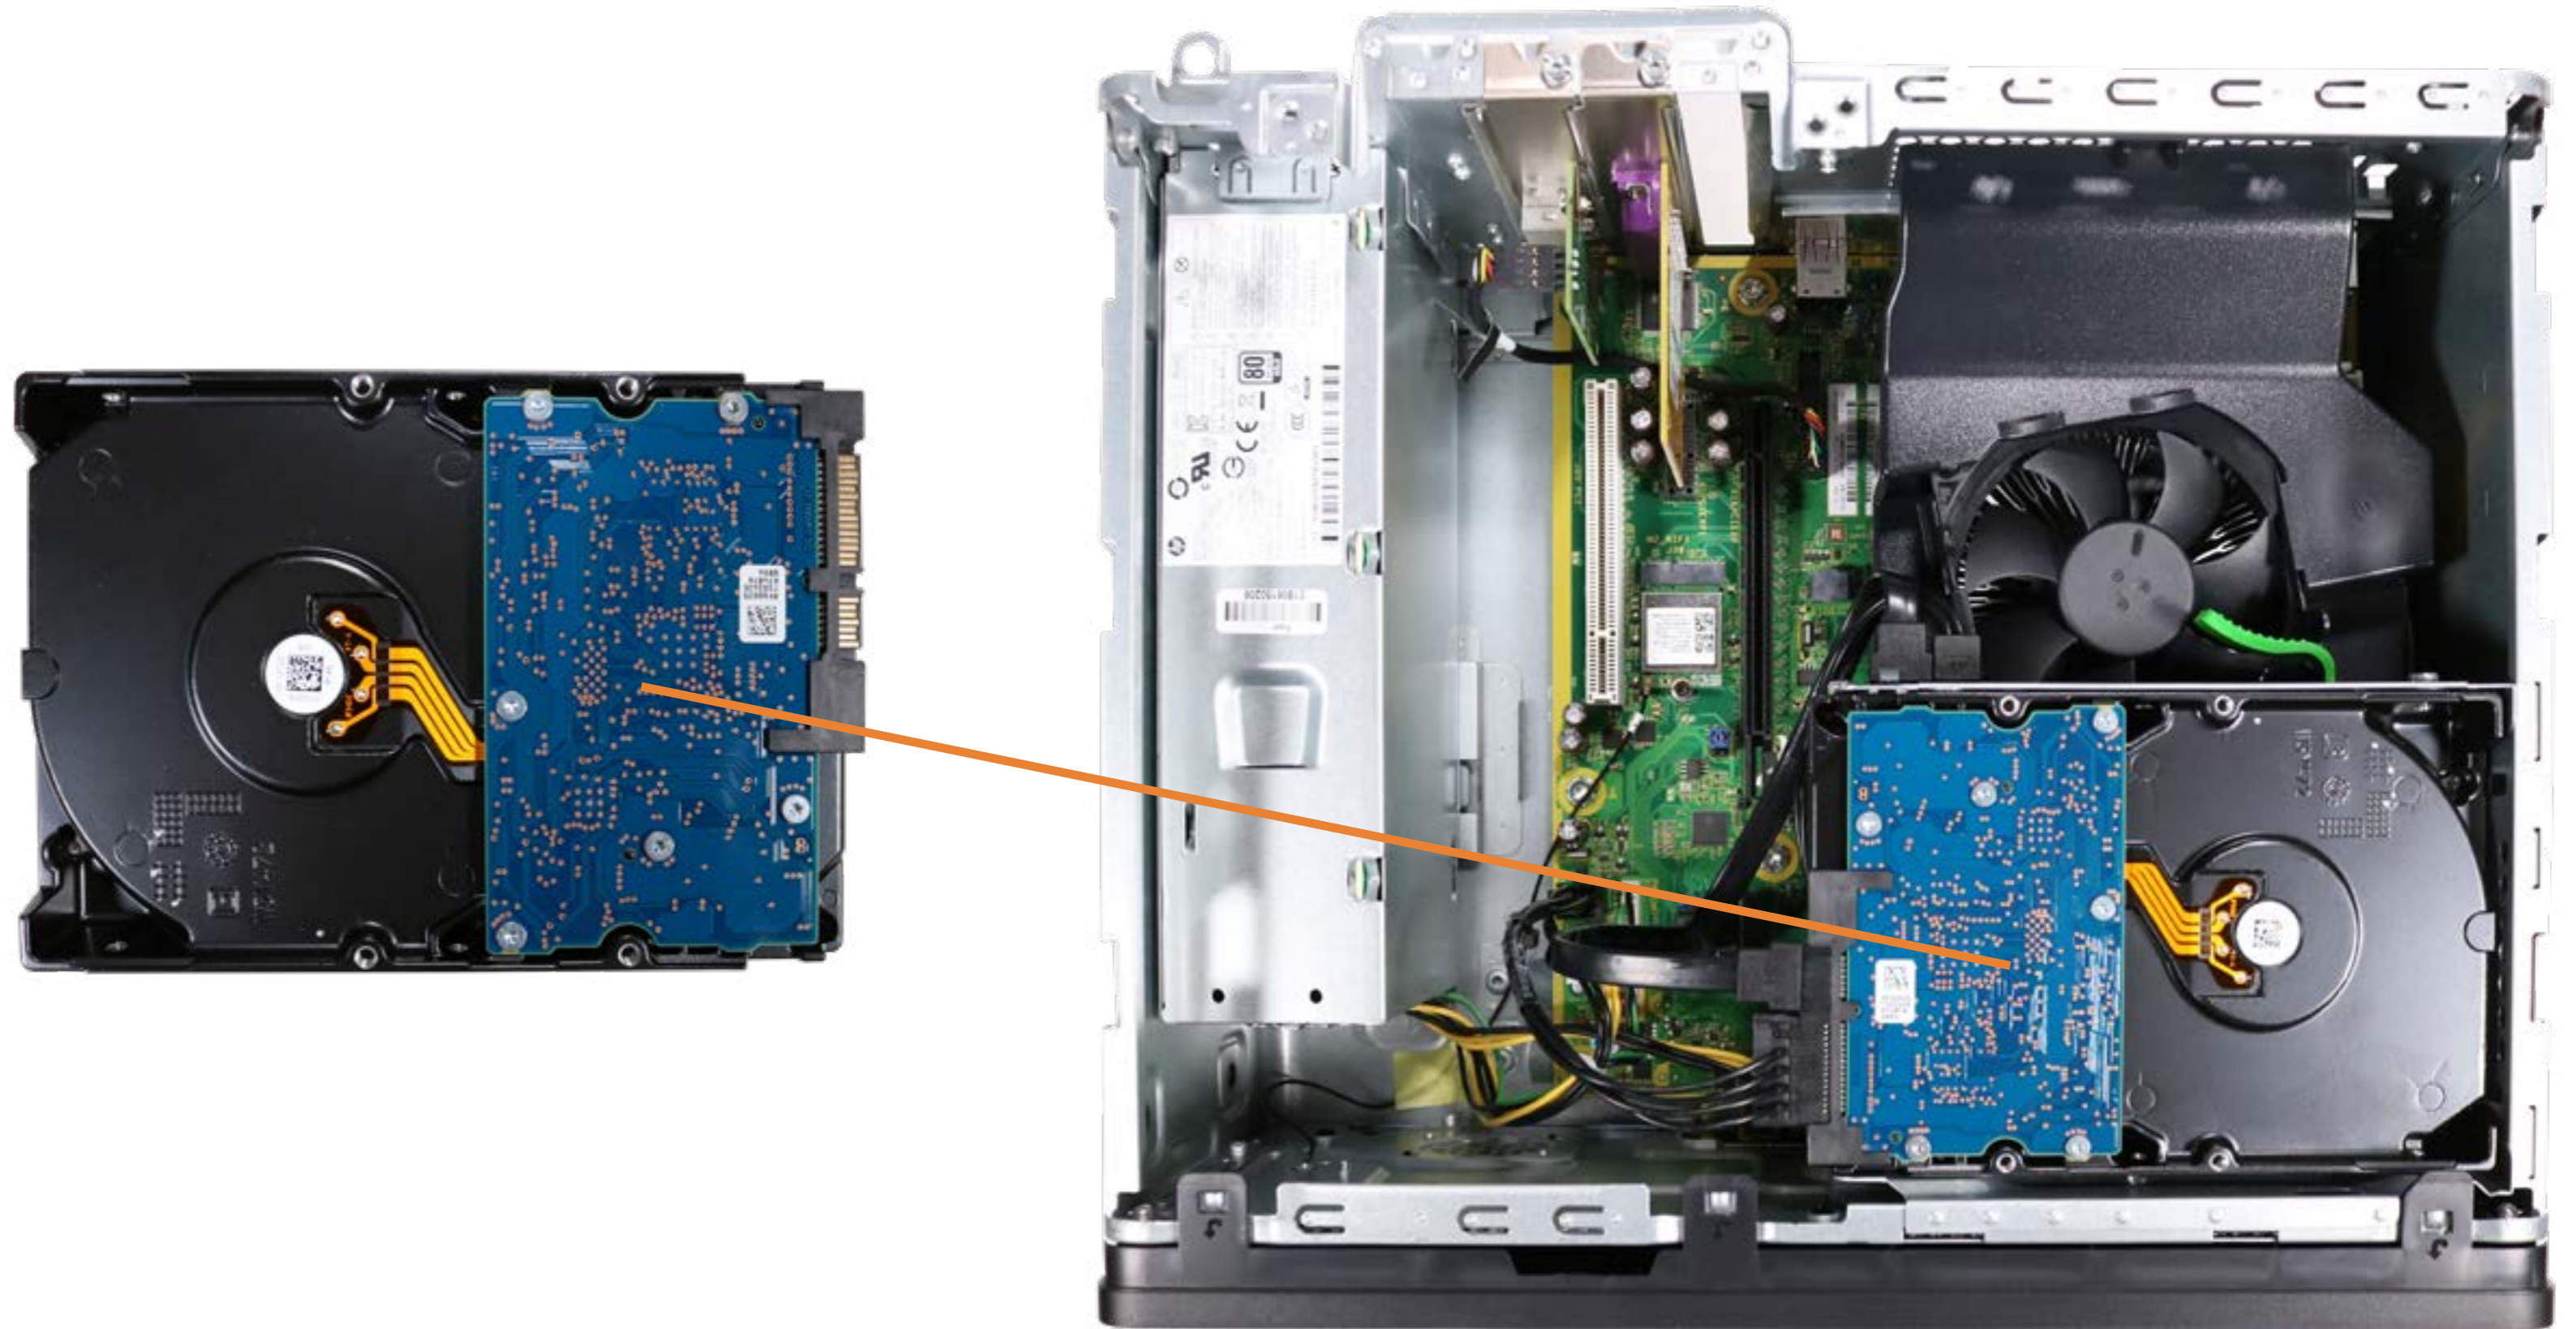

[Go to External Views](#)

Wireless LAN Module

- Side Panel
- Wireless LAN Module
- Front Bezel
- Hard Disk Drive
- Memory Module
- Fan Duct
- Parallel Port PCIe Card
- Fan/Heat Sink Assembly
- CPU
- Power Supply
- Wireless LAN Antenna
- Motherboard (Top)
- Motherboard (Bottom)

[Go to External Views](#)

Front Bezel

- Side Panel
- Wireless LAN Module
- Front Bezel
- Hard Disk Drive
- Memory Module
- Fan Duct
- Parallel Port PCIe Card
- Fan/Heat Sink Assembly
- CPU
- Power Supply
- Wireless LAN Antenna
- Motherboard (Top)
- Motherboard (Bottom)

[Go to External Views](#)

Hard Disk Drive

- Side Panel
- Wireless LAN Module
- Front Bezel
- Hard Disk Drive
- Memory Module
- Fan Duct
- Parallel Port PCIe Card
- Fan/Heat Sink Assembly
- CPU
- Power Supply
- Wireless LAN Antenna
- Motherboard (Top)
- Motherboard (Bottom)