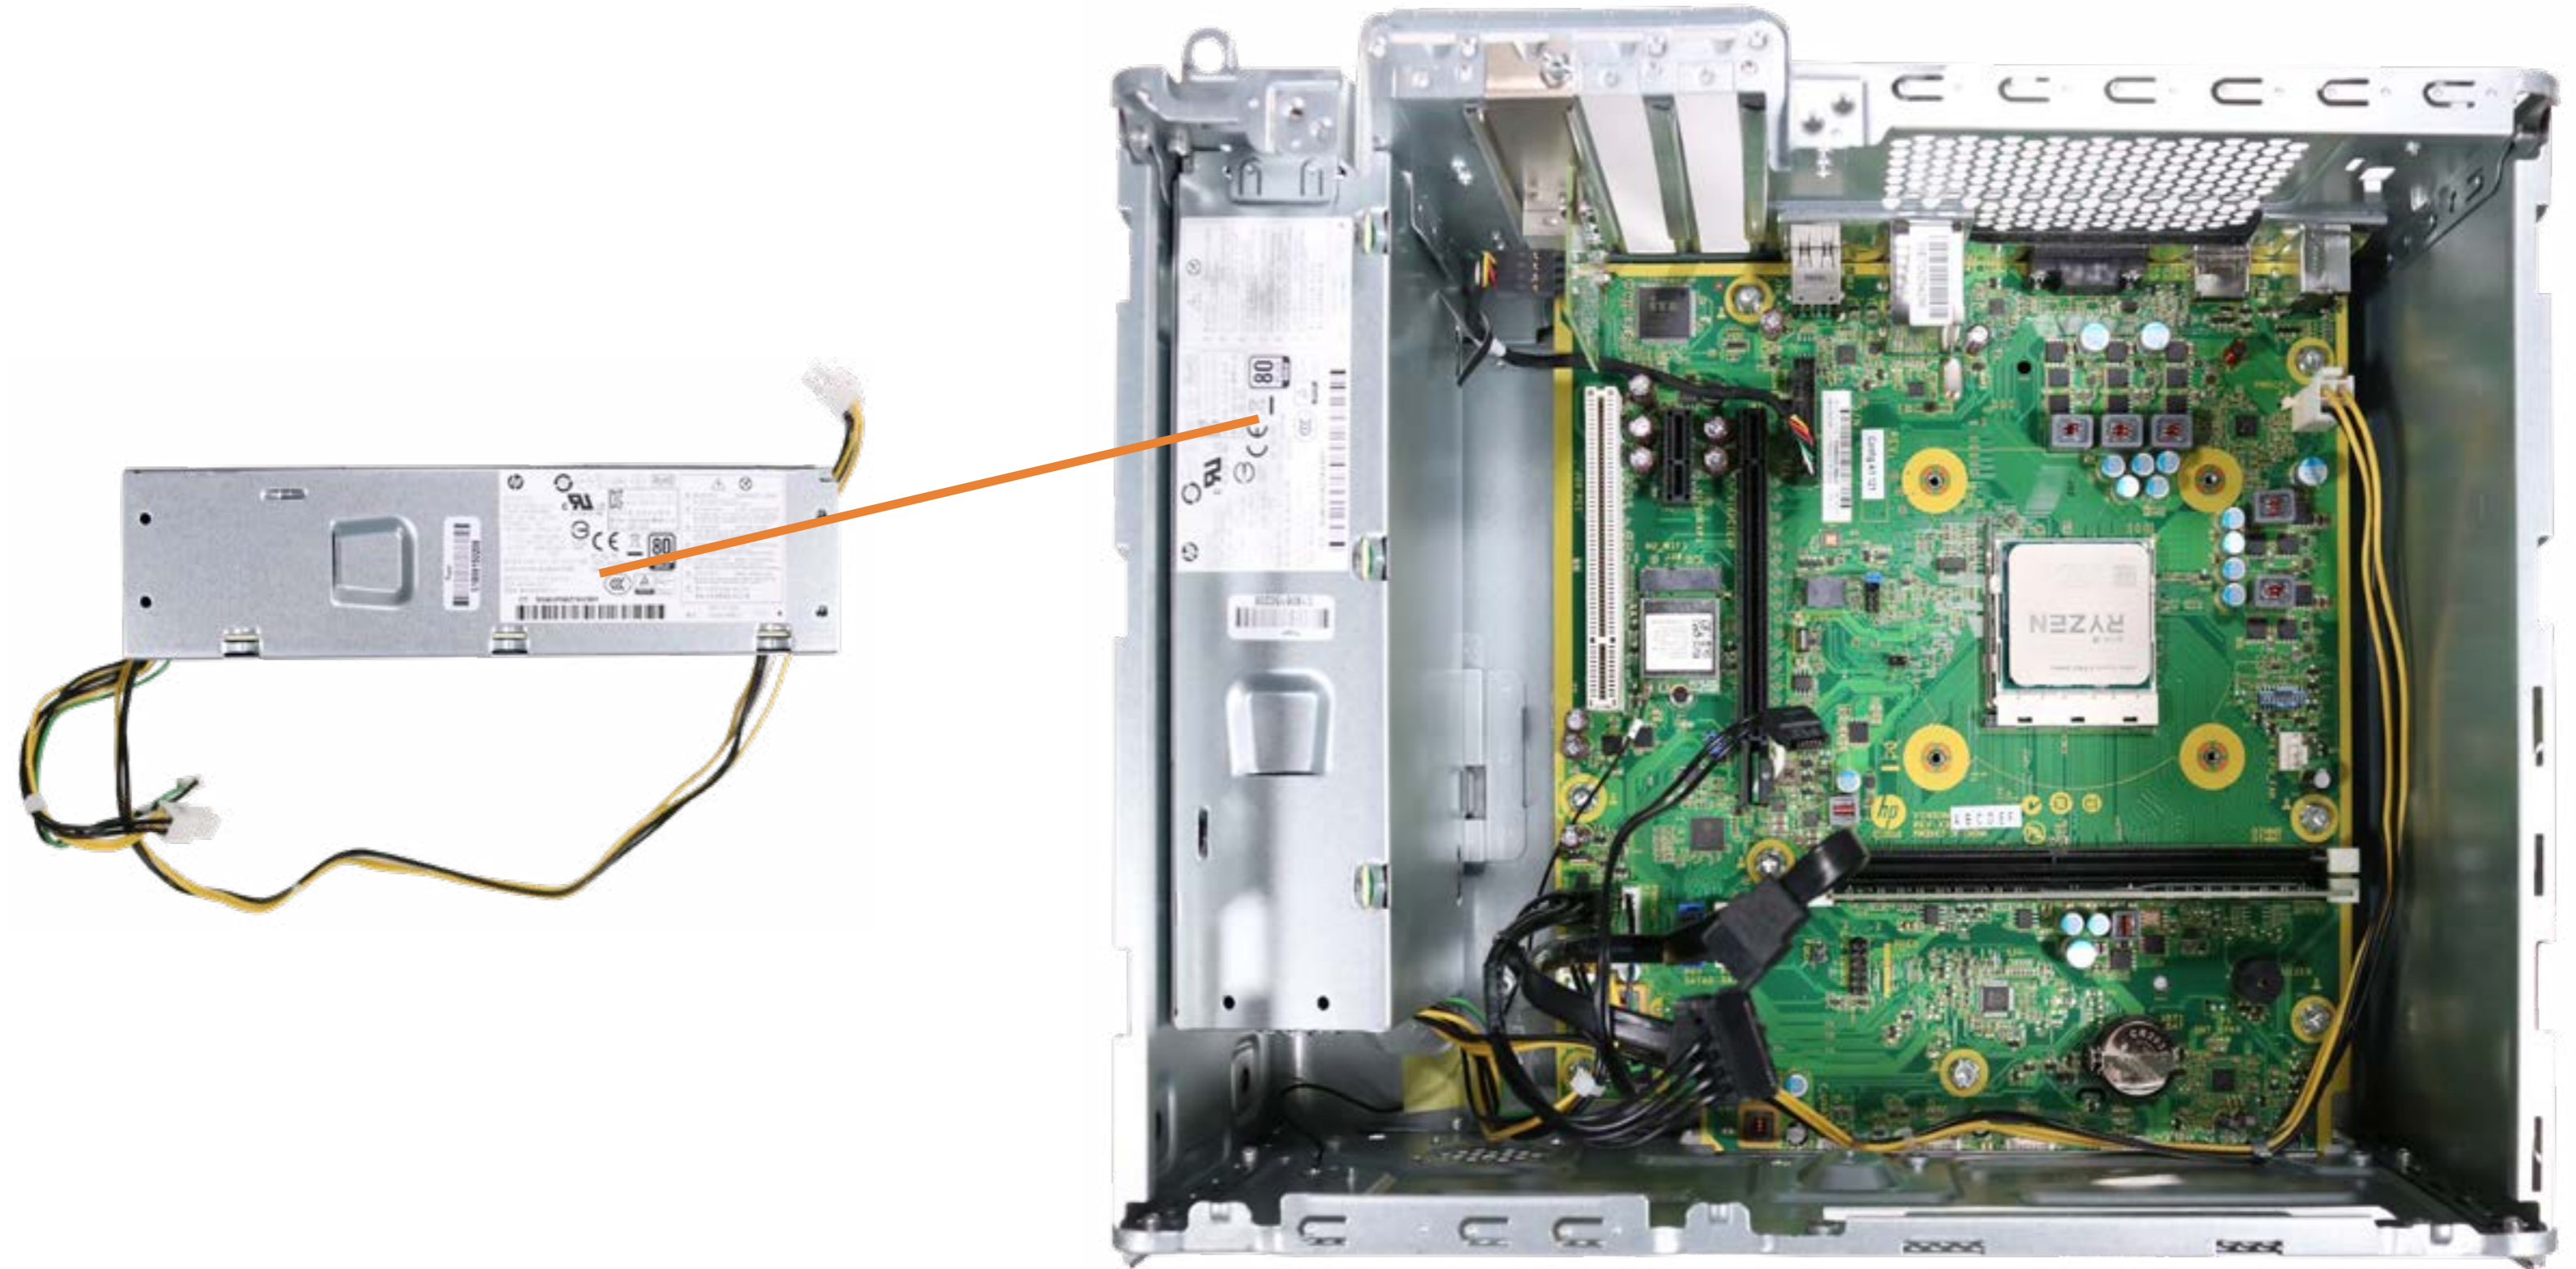

[Go to External Views](#)

Fan/Heat Sink Assembly

- Side Panel
- Wireless LAN Module
- Front Bezel
- Hard Disk Drive
- Memory Module
- Fan Duct
- Parallel Port PCIe Card
- Fan/Heat Sink Assembly
- CPU
- Power Supply
- Wireless LAN Antenna
- Motherboard (Top)
- Motherboard (Bottom)

[Go to External Views](#)

CPU

- Side Panel
- Wireless LAN Module
- Front Bezel
- Hard Disk Drive
- Memory Module
- Fan Duct
- Parallel Port PCIe Card
- Fan/Heat Sink Assembly
- CPU
- Power Supply
- Wireless LAN Antenna
- Motherboard (Top)
- Motherboard (Bottom)

[Go to External Views](#)

Power Supply

- Side Panel
- Wireless LAN Module
- Front Bezel
- Hard Disk Drive
- Memory Module
- Fan Duct
- Parallel Port PCIe Card
- Fan/Heat Sink Assembly
- CPU
- Power Supply
- Wireless LAN Antenna
- Motherboard (Top)
- Motherboard (Bottom)