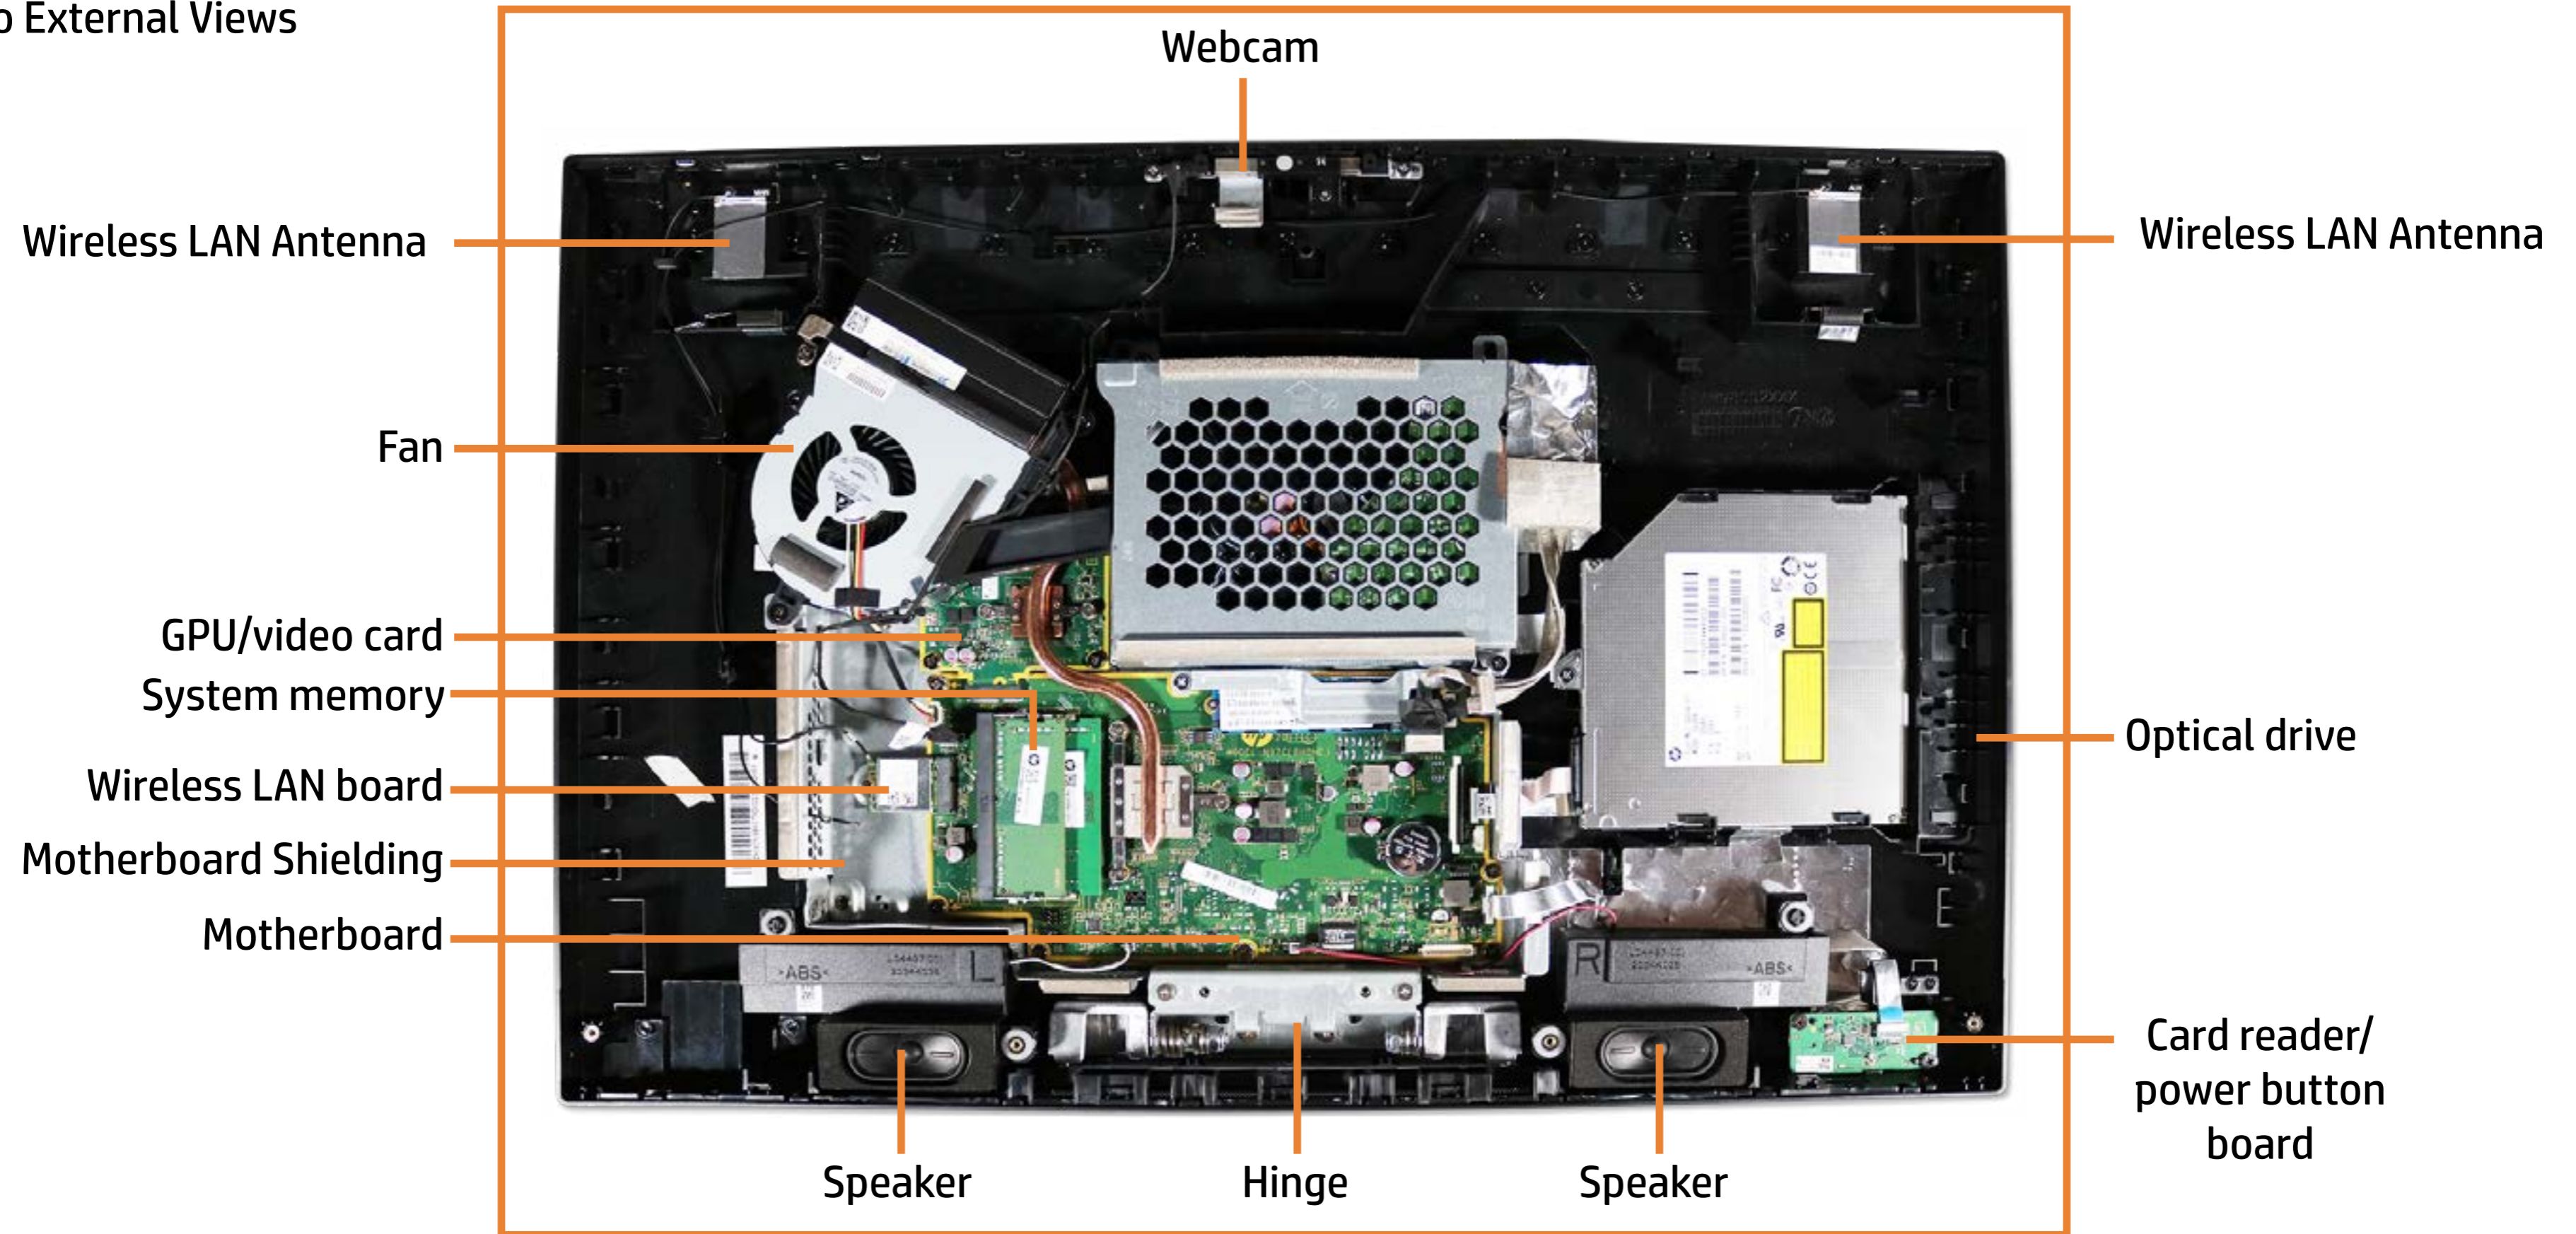

Internal View

[Back to External Views](#)

[Go to Parts List](#)