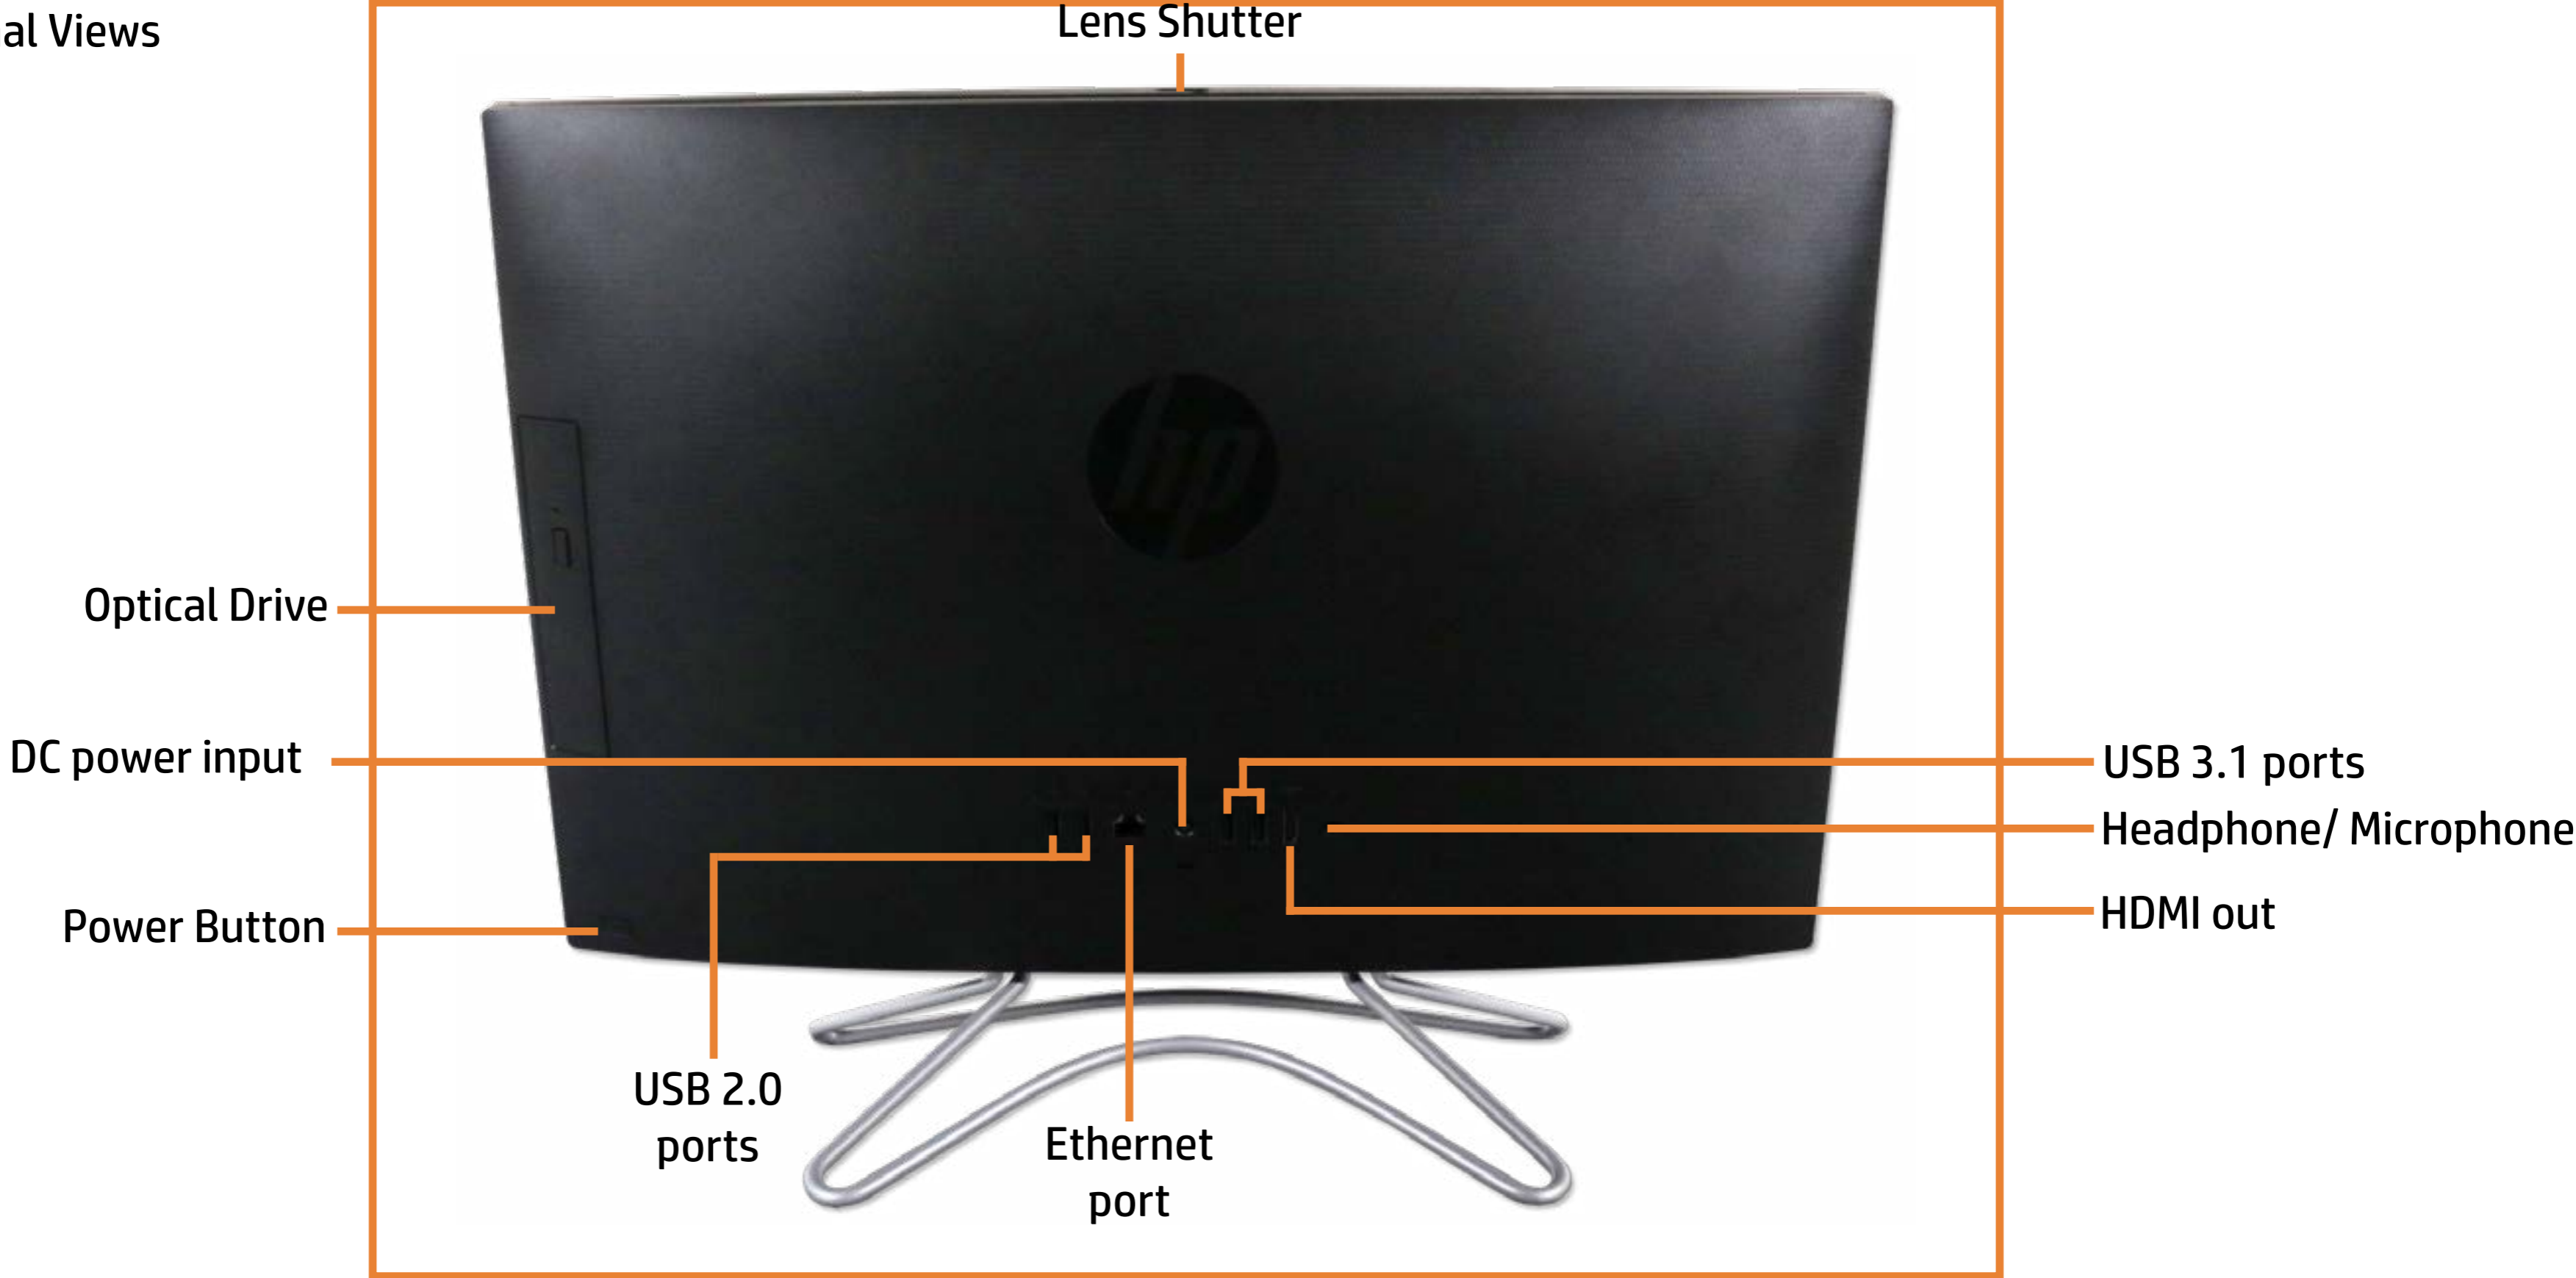

Rear View

[Back to External Views](#)

[Go to Parts List](#)