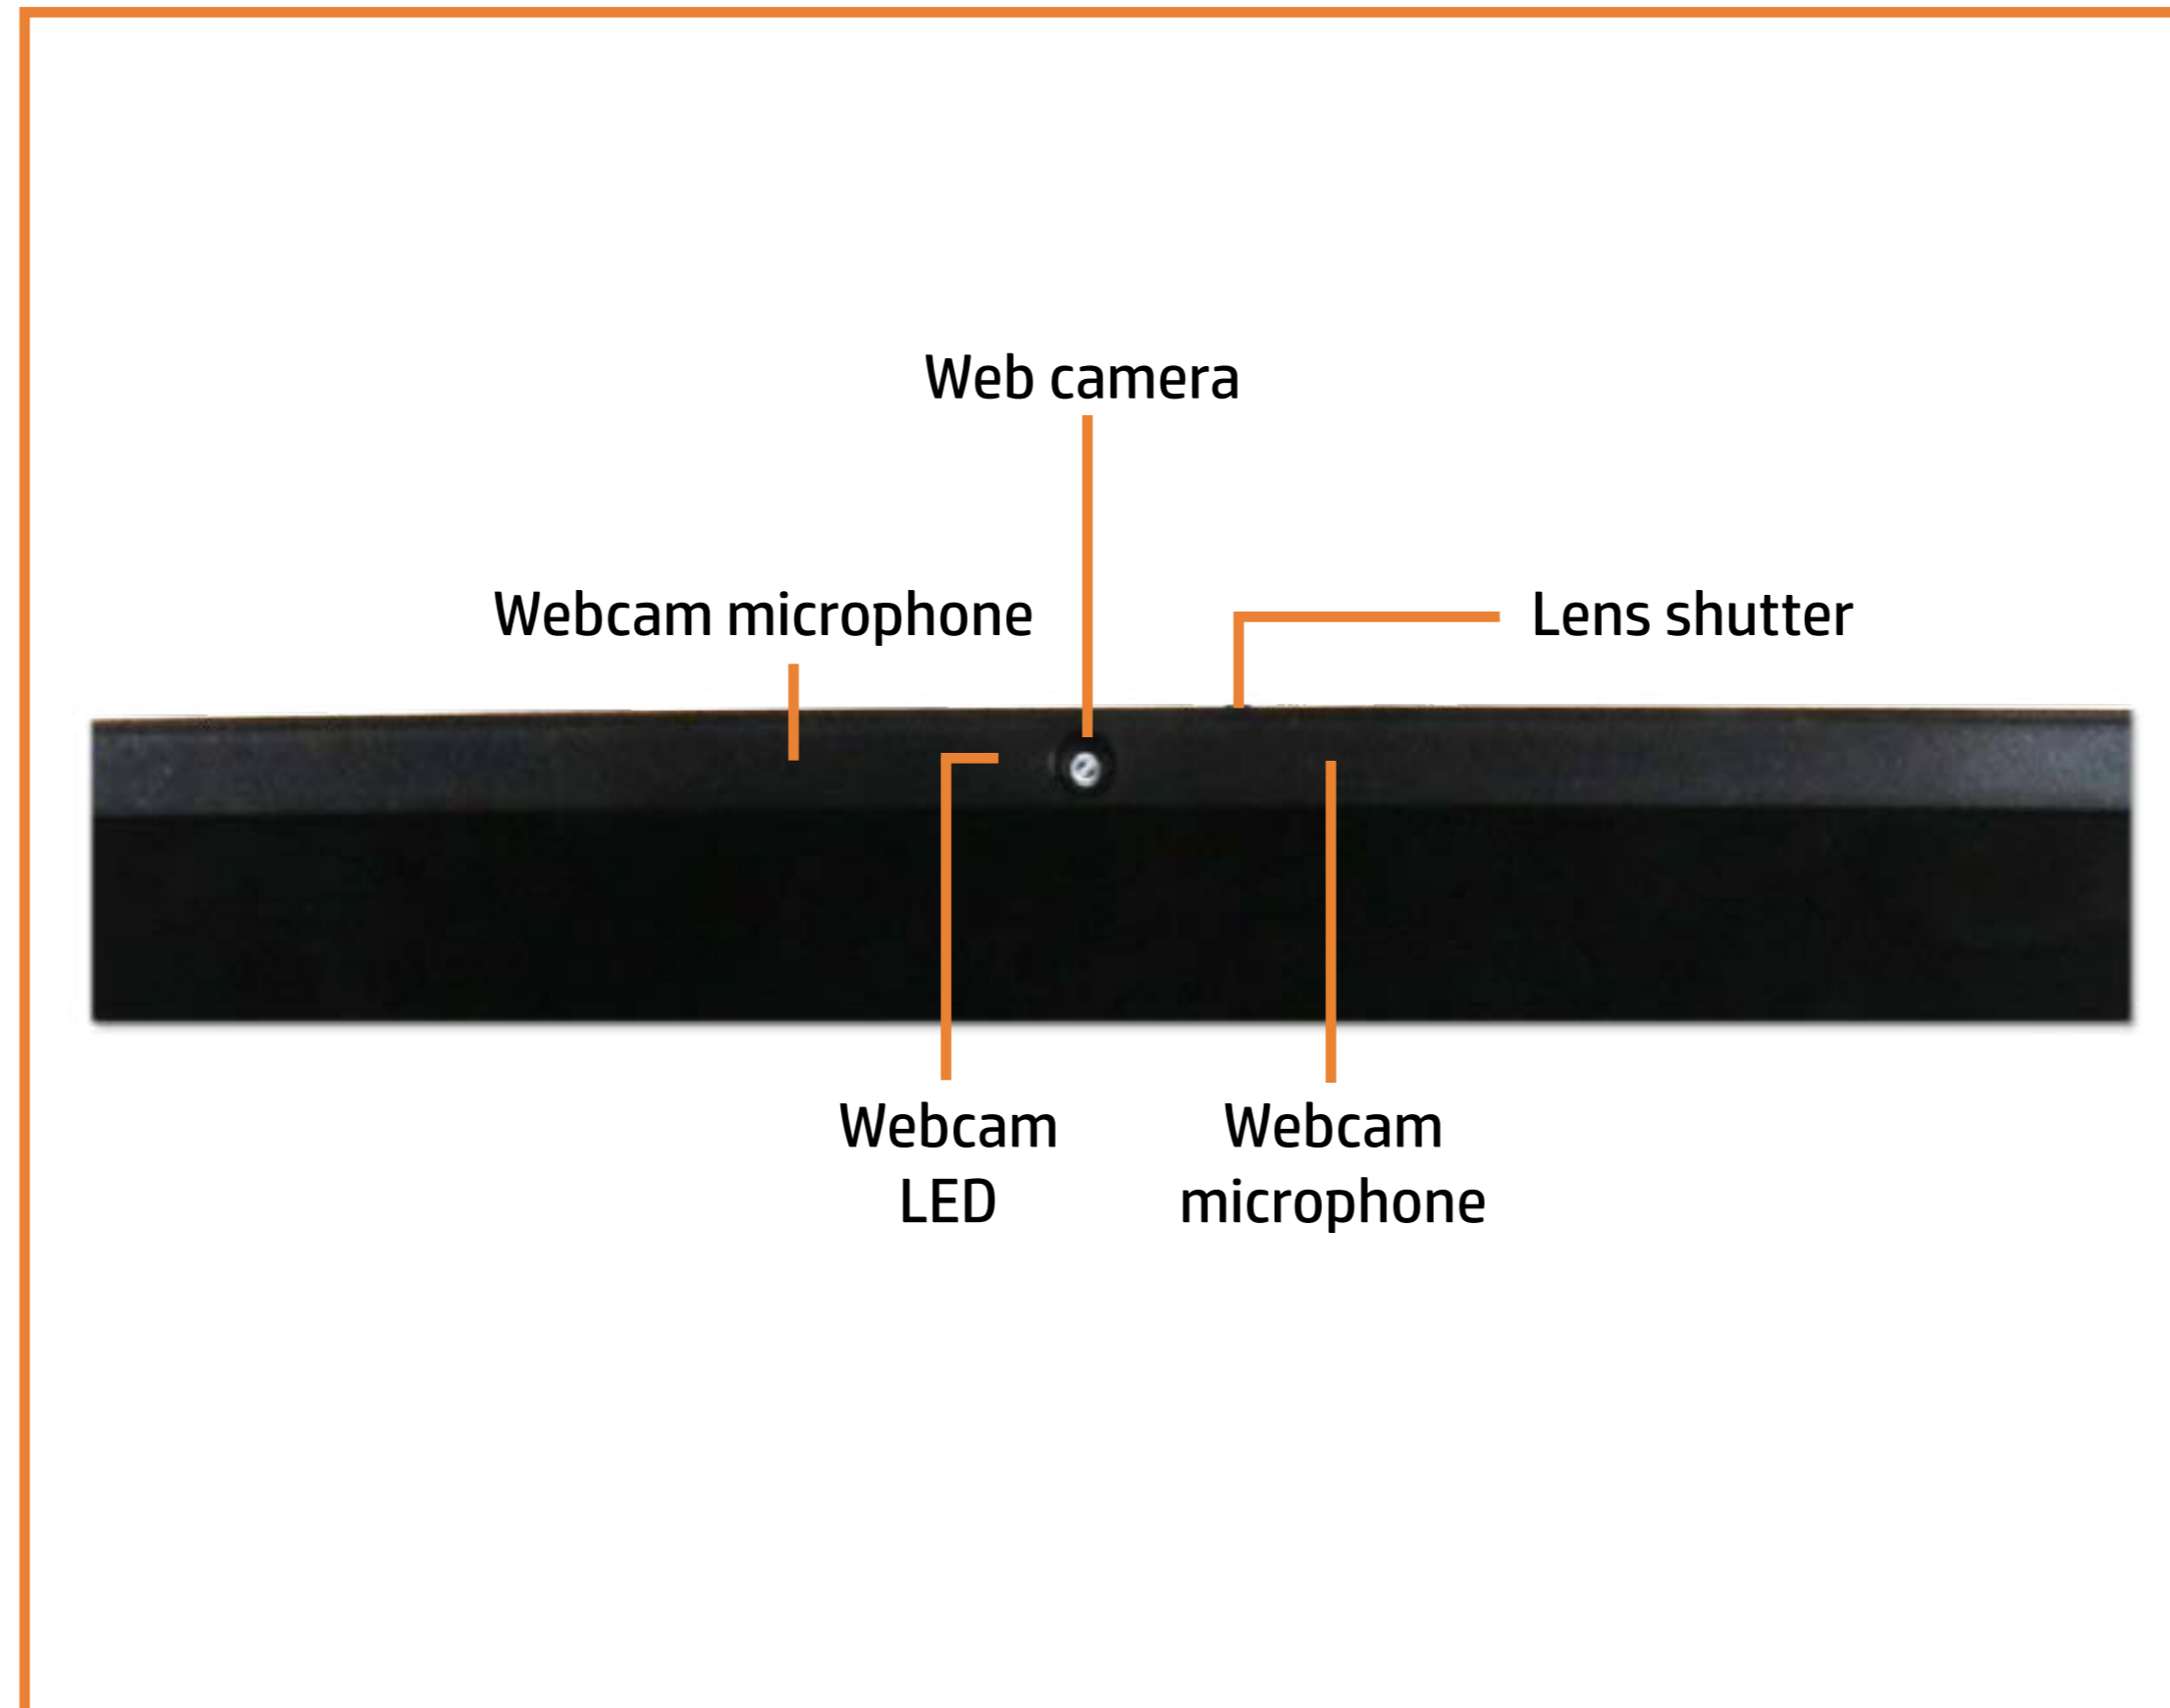

Display View

[Back to External Views](#)

[Go to Parts List](#)