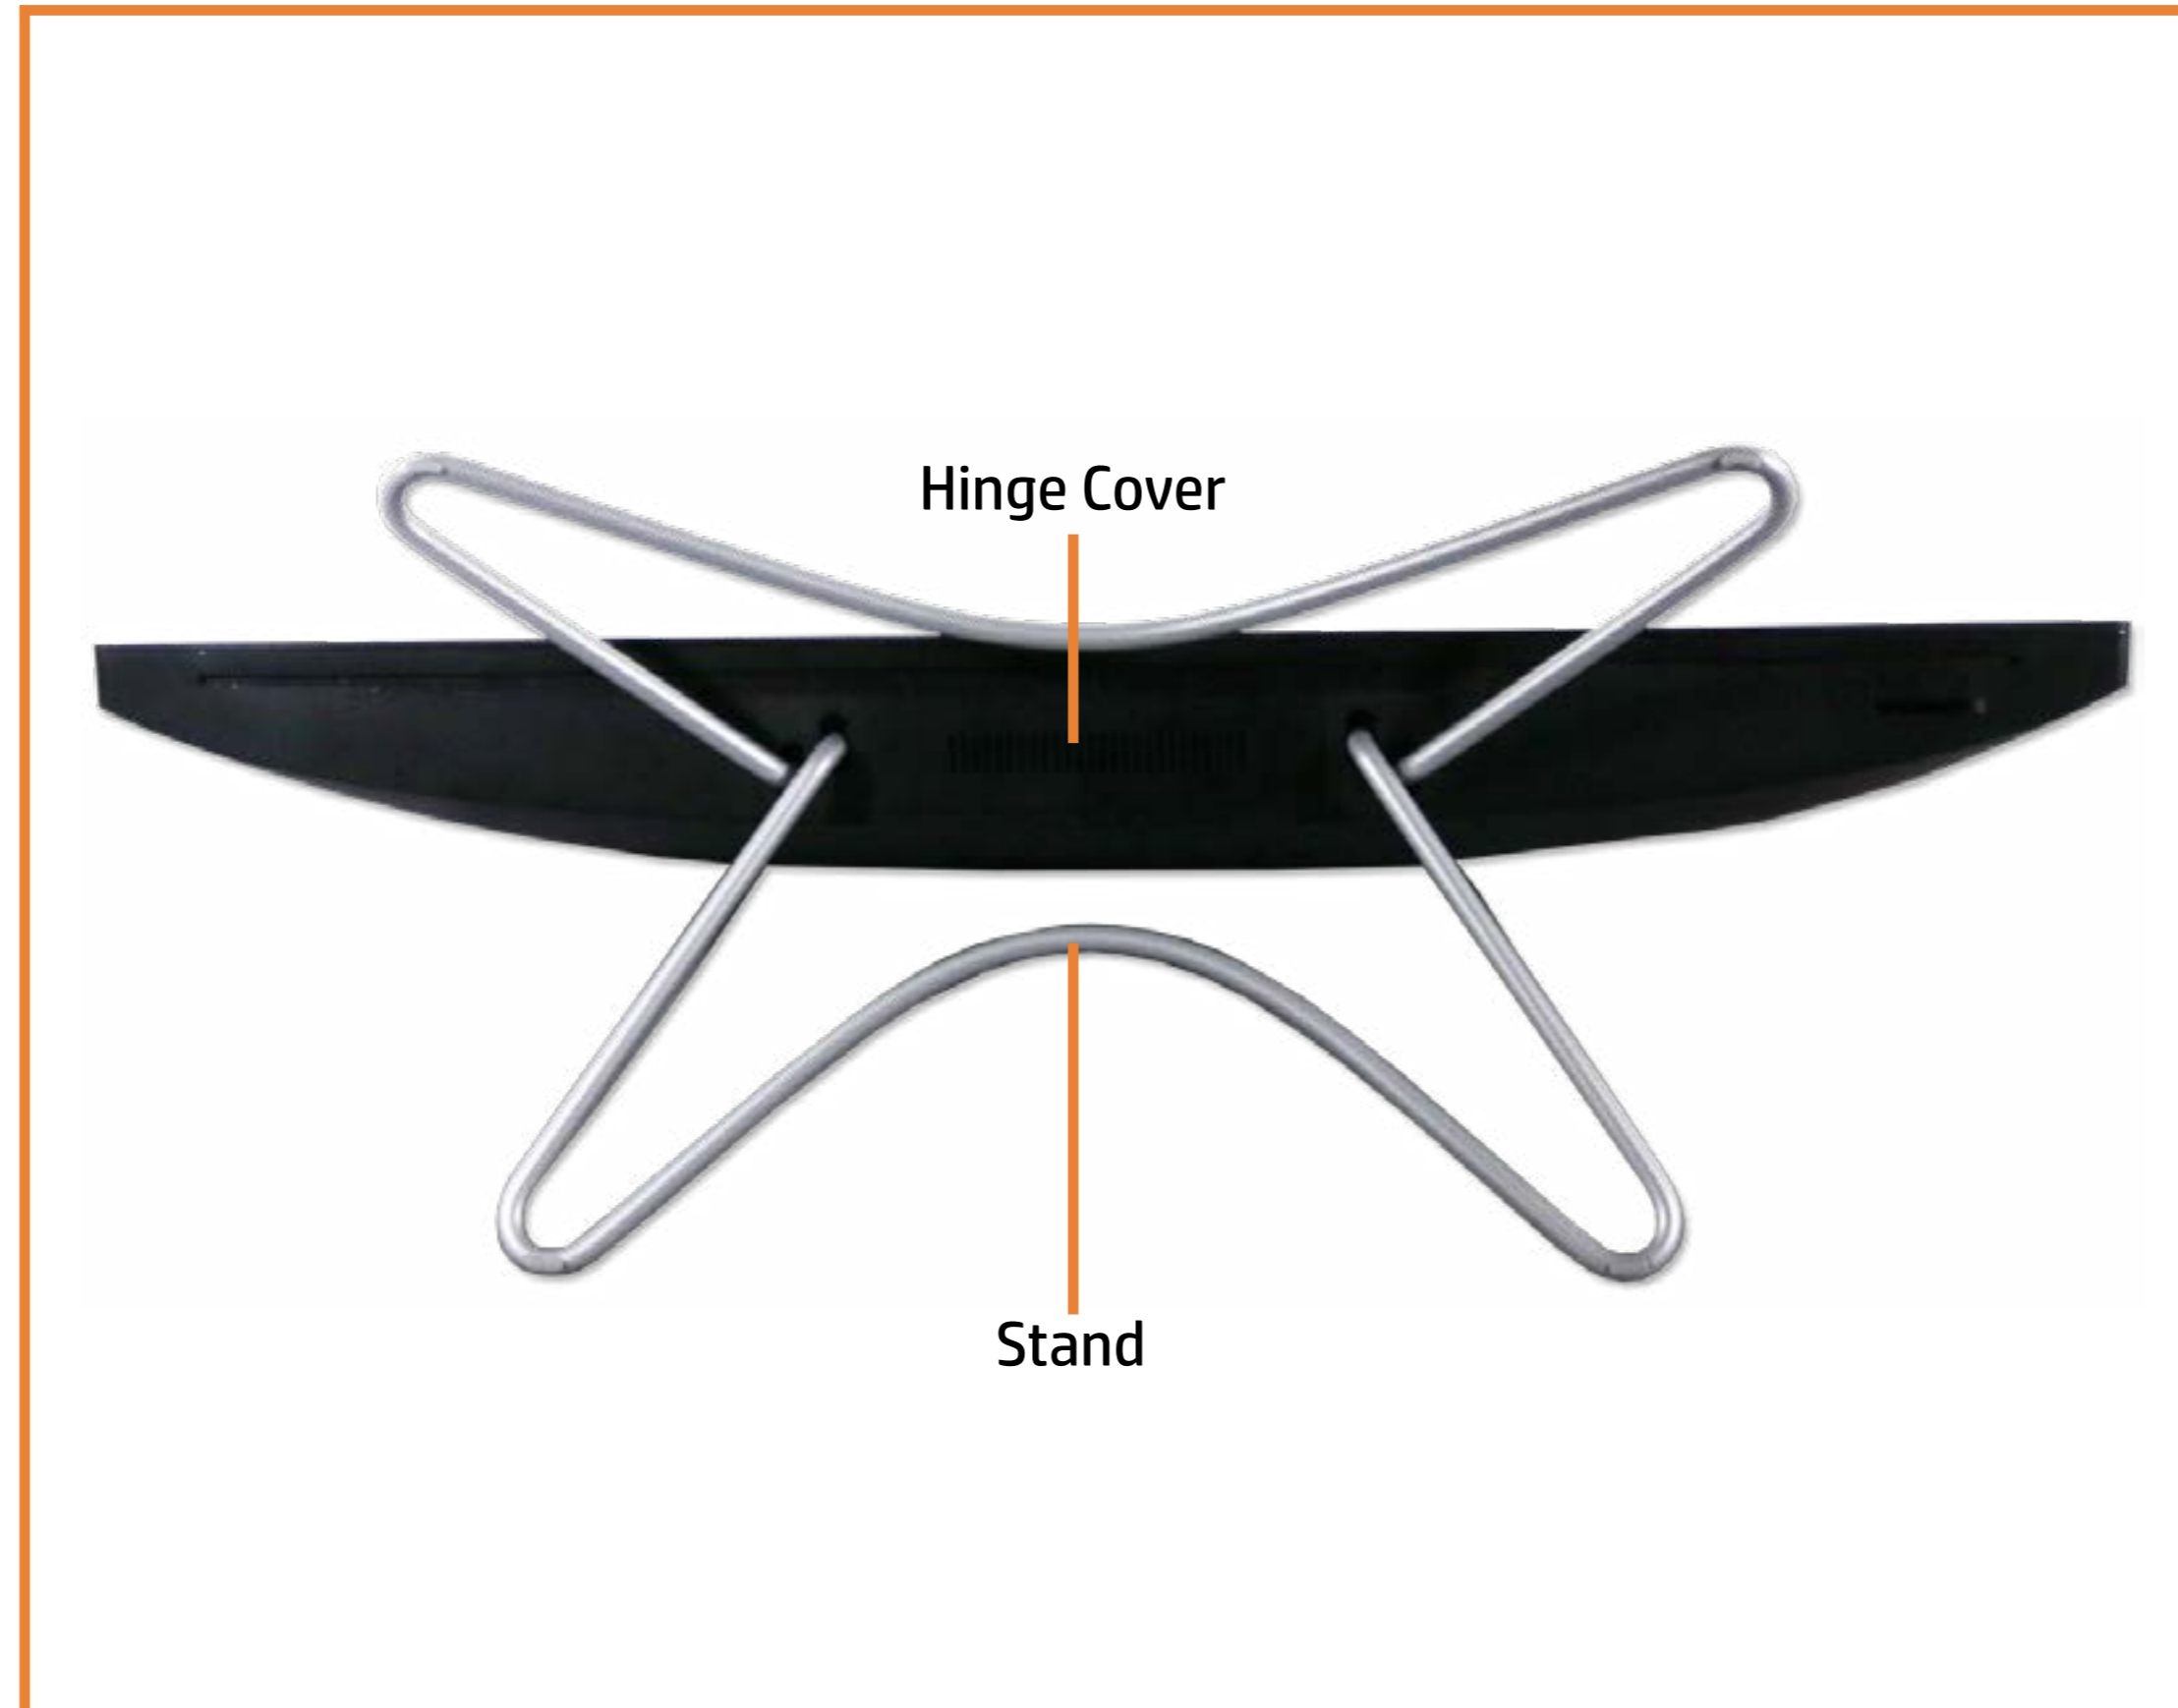

Bottom View

[Back to External Views](#)

[Go to Parts List](#)