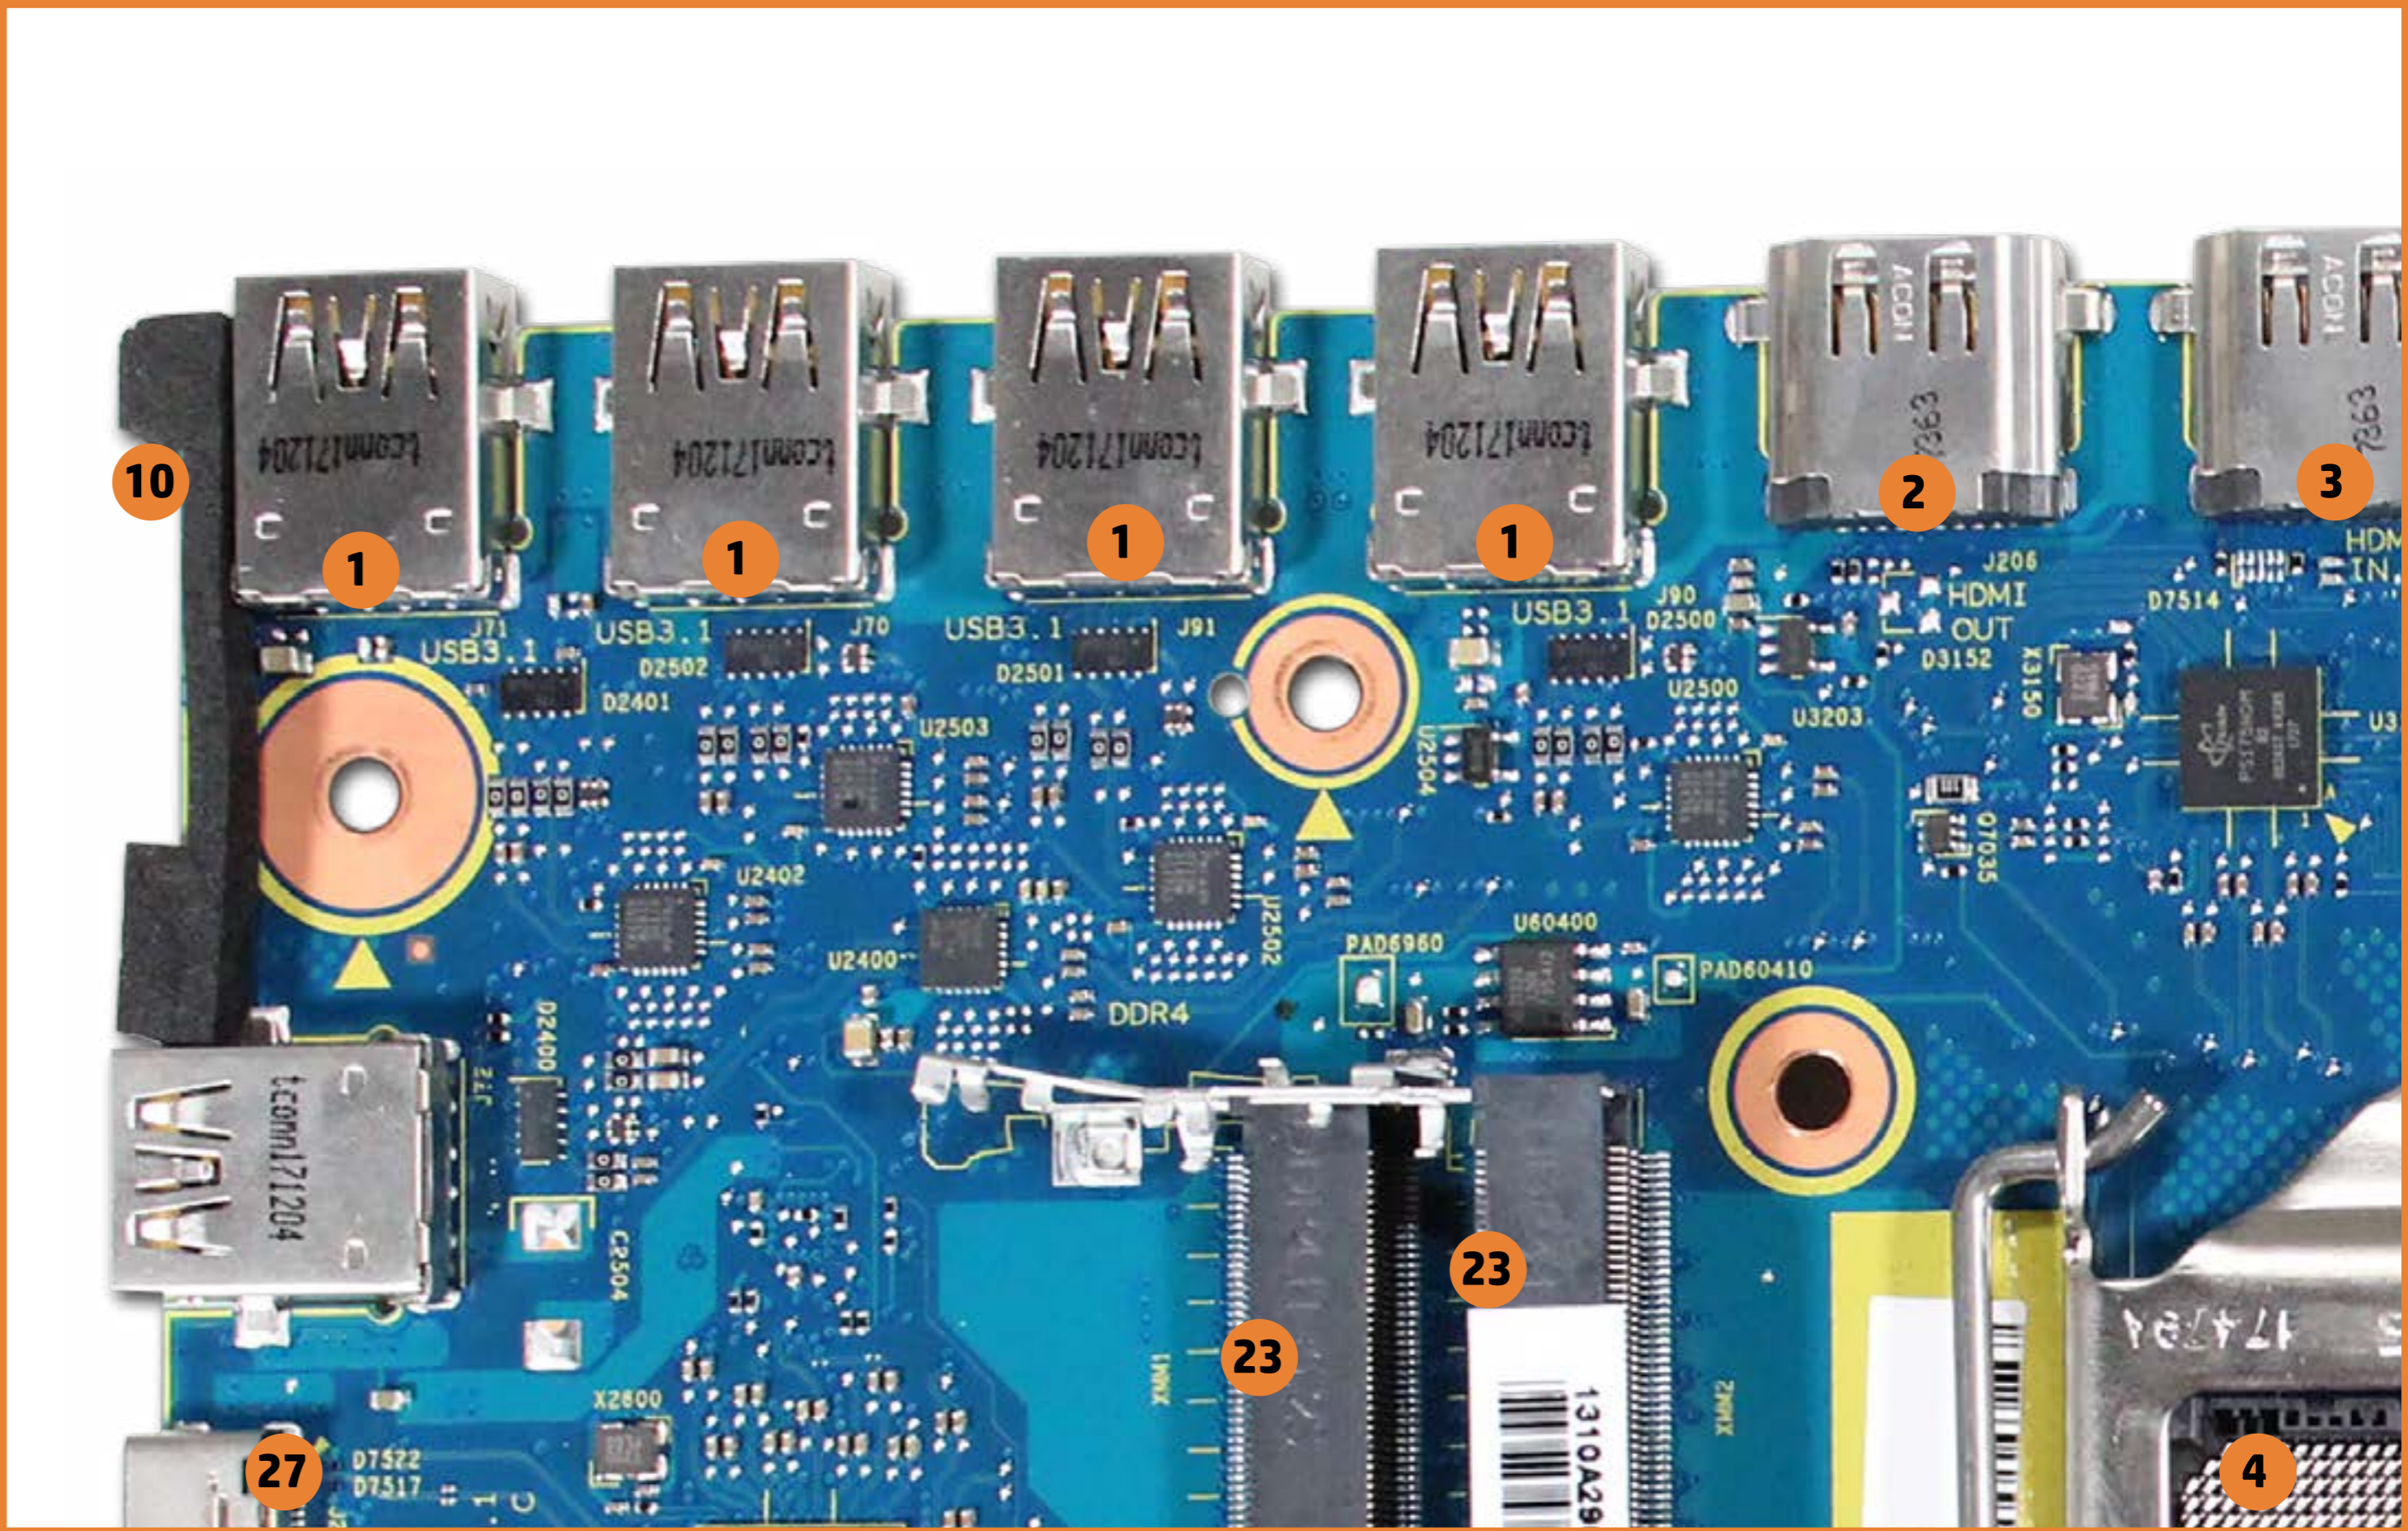

# 3 X View

- 1. Four USB 3.1 Gen 1 ports
- 2. HDMI output port
- 3. HDMI input port
- 4. CPU
- 5. HDMI switch button
- 6. RJ-45 (Ethernet) port
- 7. AC adapter port
- 8. GPU
- 9. Clear password jumper
- 10. Power button connector
- 11. Scalar 1 connector
- 12. Scalar 3 connector
- 13. System fan connector
- 14. HDD SATA connector
- 15. Wireless charger connector
- 16. M.2 SSD socket
- 17. HDD power connector
- 18. M.2 WLAN socket
- 19. CMOS jumper
- 20. RTC battery
- 21. Scalar 2 connector
- 22. Volume dial connector
- 23. Two DDR4 SODIMMs
- 24. Speaker connector
- 25. Headphone/microphone combo port
- 26. Media card reader
- 27. USB 3.1 Gen 1 Type-C Thunderbolt 3 port

# 4 X View

- 1. Four USB 3.1 Gen 1 ports
- 2. HDMI output port
- 3. HDMI input port
- 4. CPU
- 5. HDMI switch button
- 6. RJ-45 (Ethernet) port
- 7. AC adapter port
- 8. GPU
- 9. Clear password jumper
- 10. Power button connector
- 11. Scalar 1 connector
- 12. Scalar 3 connector
- 13. System fan connector
- 14. HDD SATA connector
- 15. Wireless charger connector
- 16. M.2 SSD socket
- 17. HDD power connector
- 18. M.2 WLAN socket
- 19. CMOS jumper
- 20. RTC battery
- 21. Scalar 2 connector
- 22. Volume dial connector
- 23. Two DDR4 SODIMMs
- 24. Speaker connector
- 25. Headphone/microphone combo port
- 26. Media card reader
- 27. USB 3.1 Gen 1 Type-C Thunderbolt 3 port