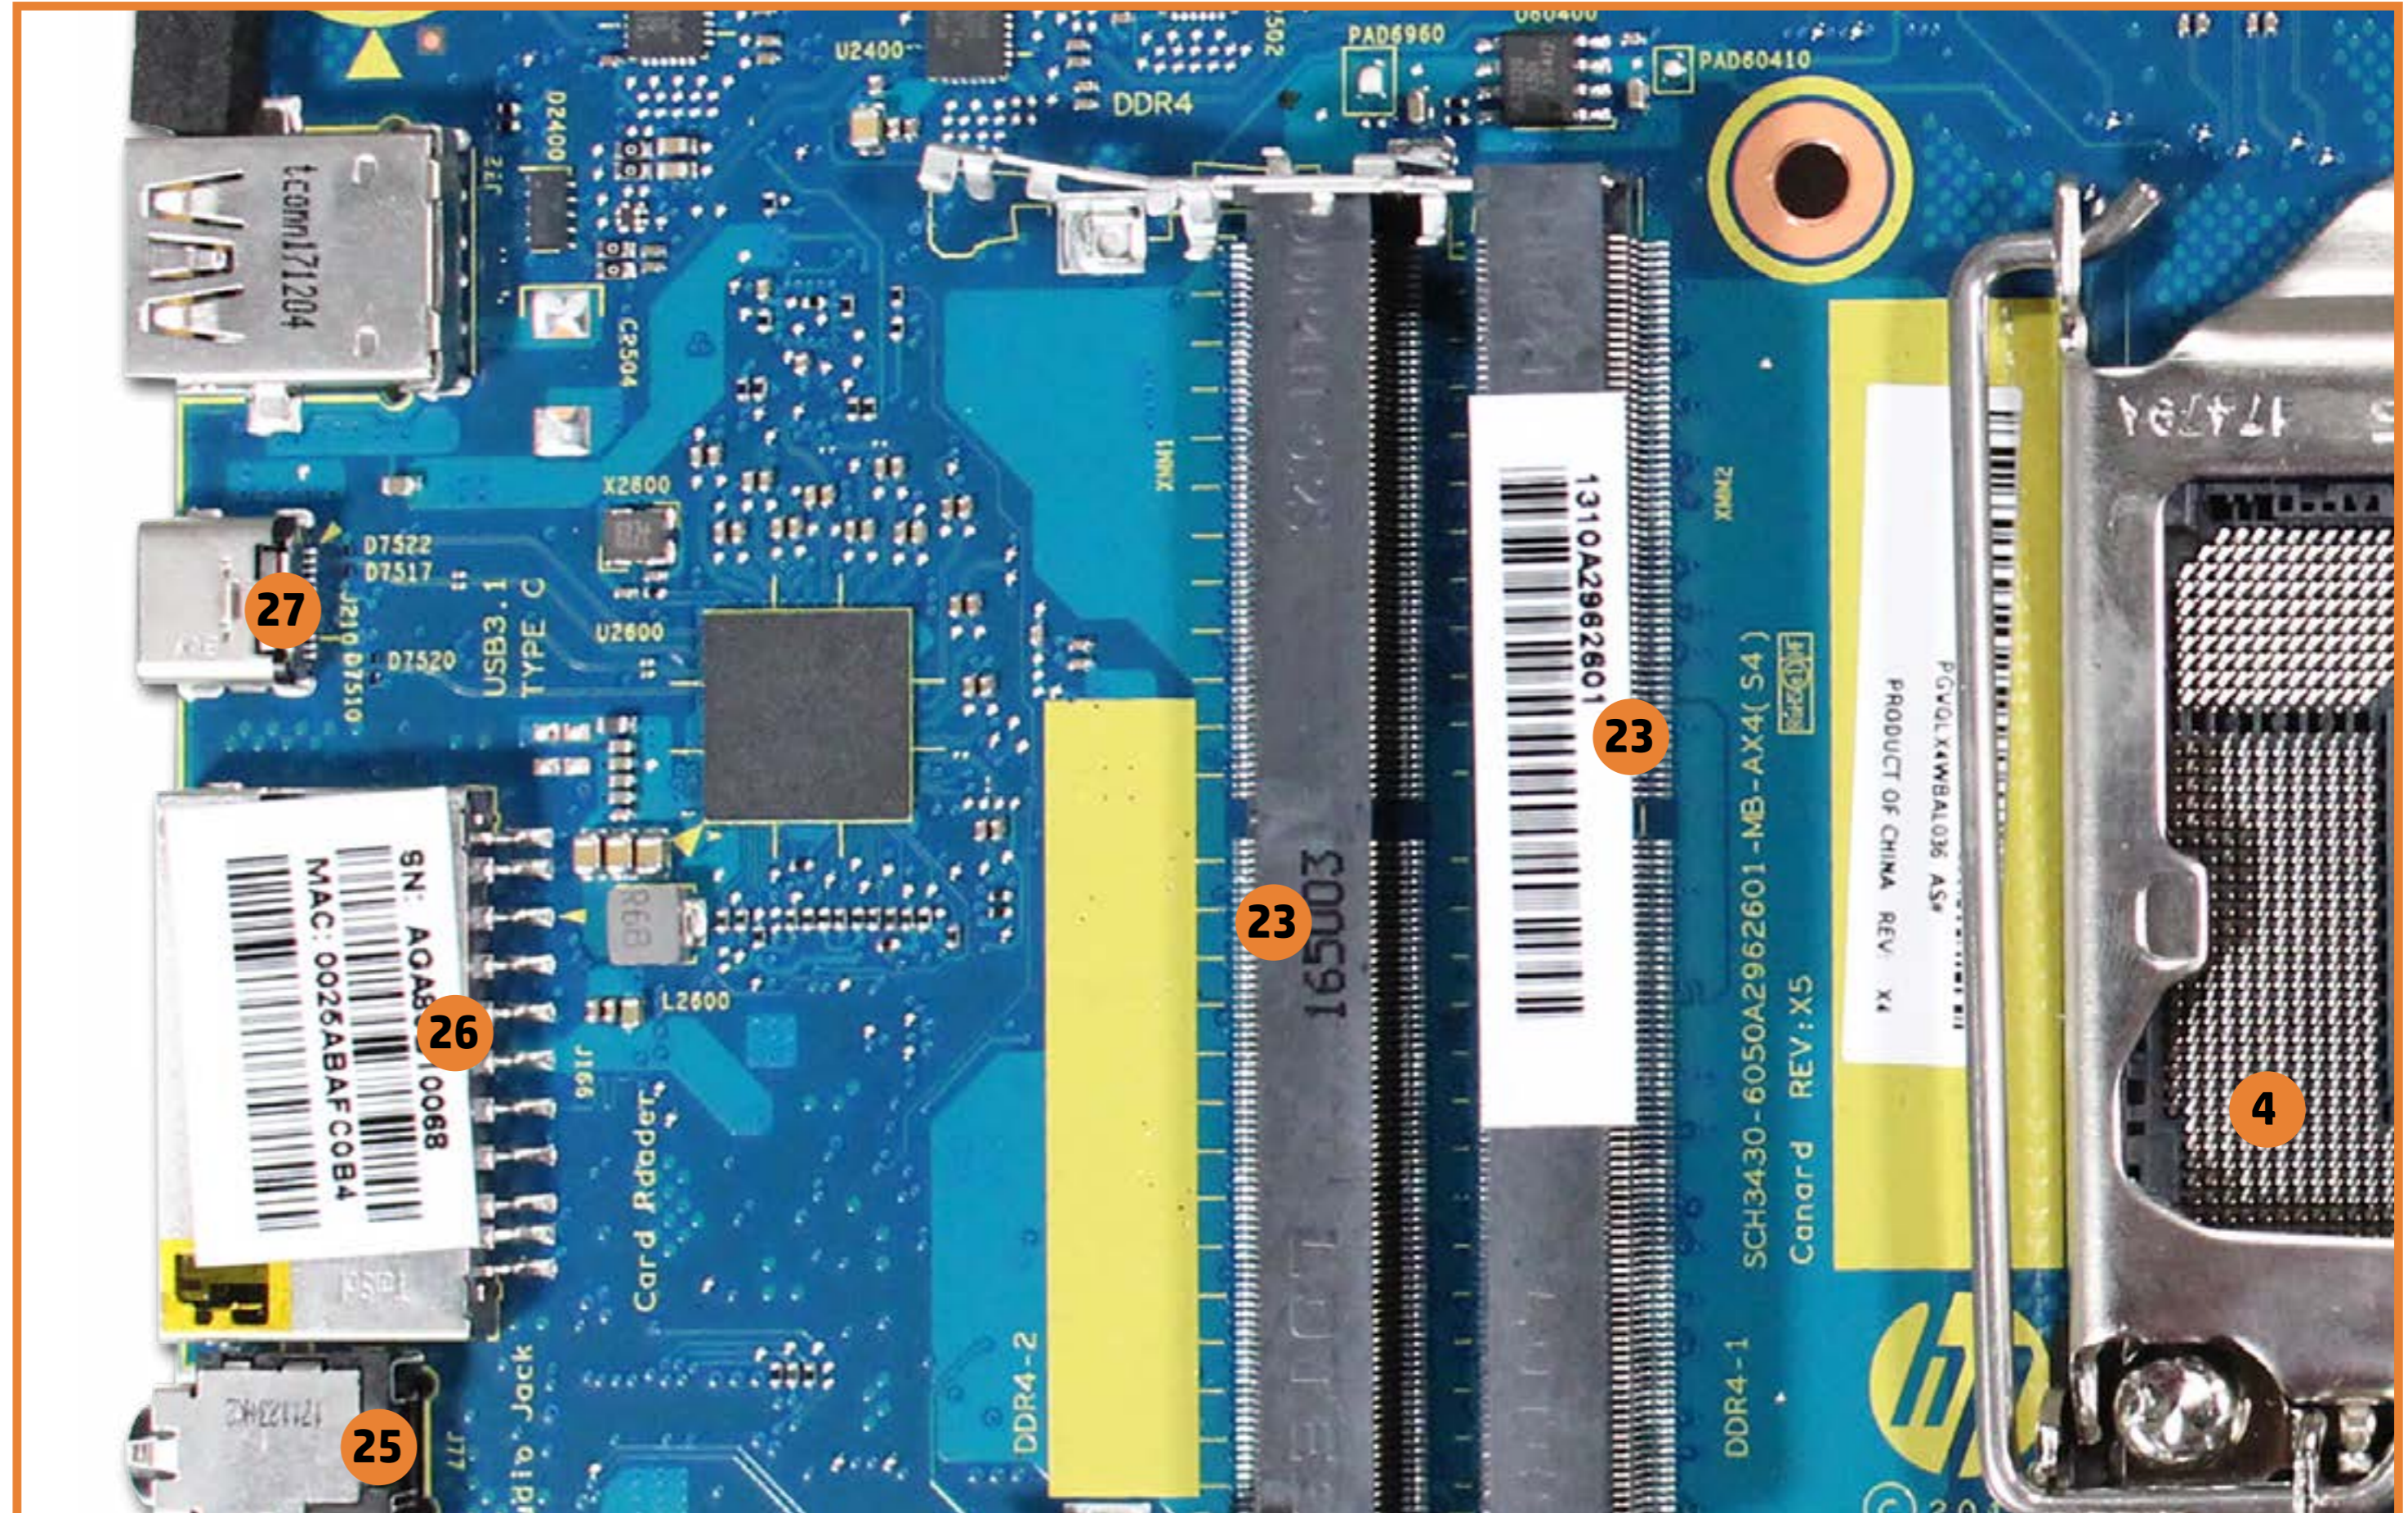

4 X View

1. Four USB 3.1 Gen 1 ports
2. HDMI output port
3. HDMI input port
4. CPU
5. HDMI switch button
6. RJ-45 (Ethernet) port
7. AC adapter port
8. GPU
9. Clear password jumper
10. Power button connector
11. Scalar 1 connector
12. Scalar 3 connector
13. System fan connector
14. HDD SATA connector
15. Wireless charger connector
16. M.2 SSD socket
17. HDD power connector
18. M.2 WLAN socket
19. CMOS jumper
20. RTC battery
21. Scalar 2 connector
22. Volume dial connector
23. Two DDR4 SODIMMs
24. Speaker connector
25. Headphone/microphone combo port
26. Media card reader
27. USB 3.1 Gen 1 Type-C Thunderbolt 3 port