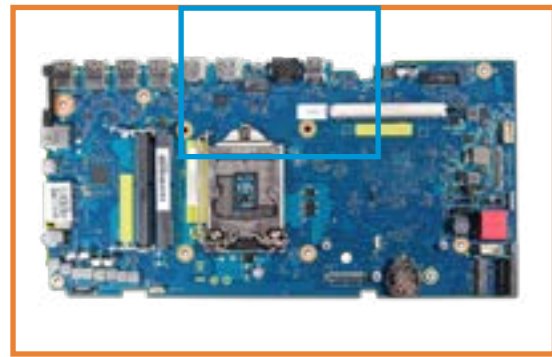

Back to Welcome page

1 X 2 X 3 X **4 X**