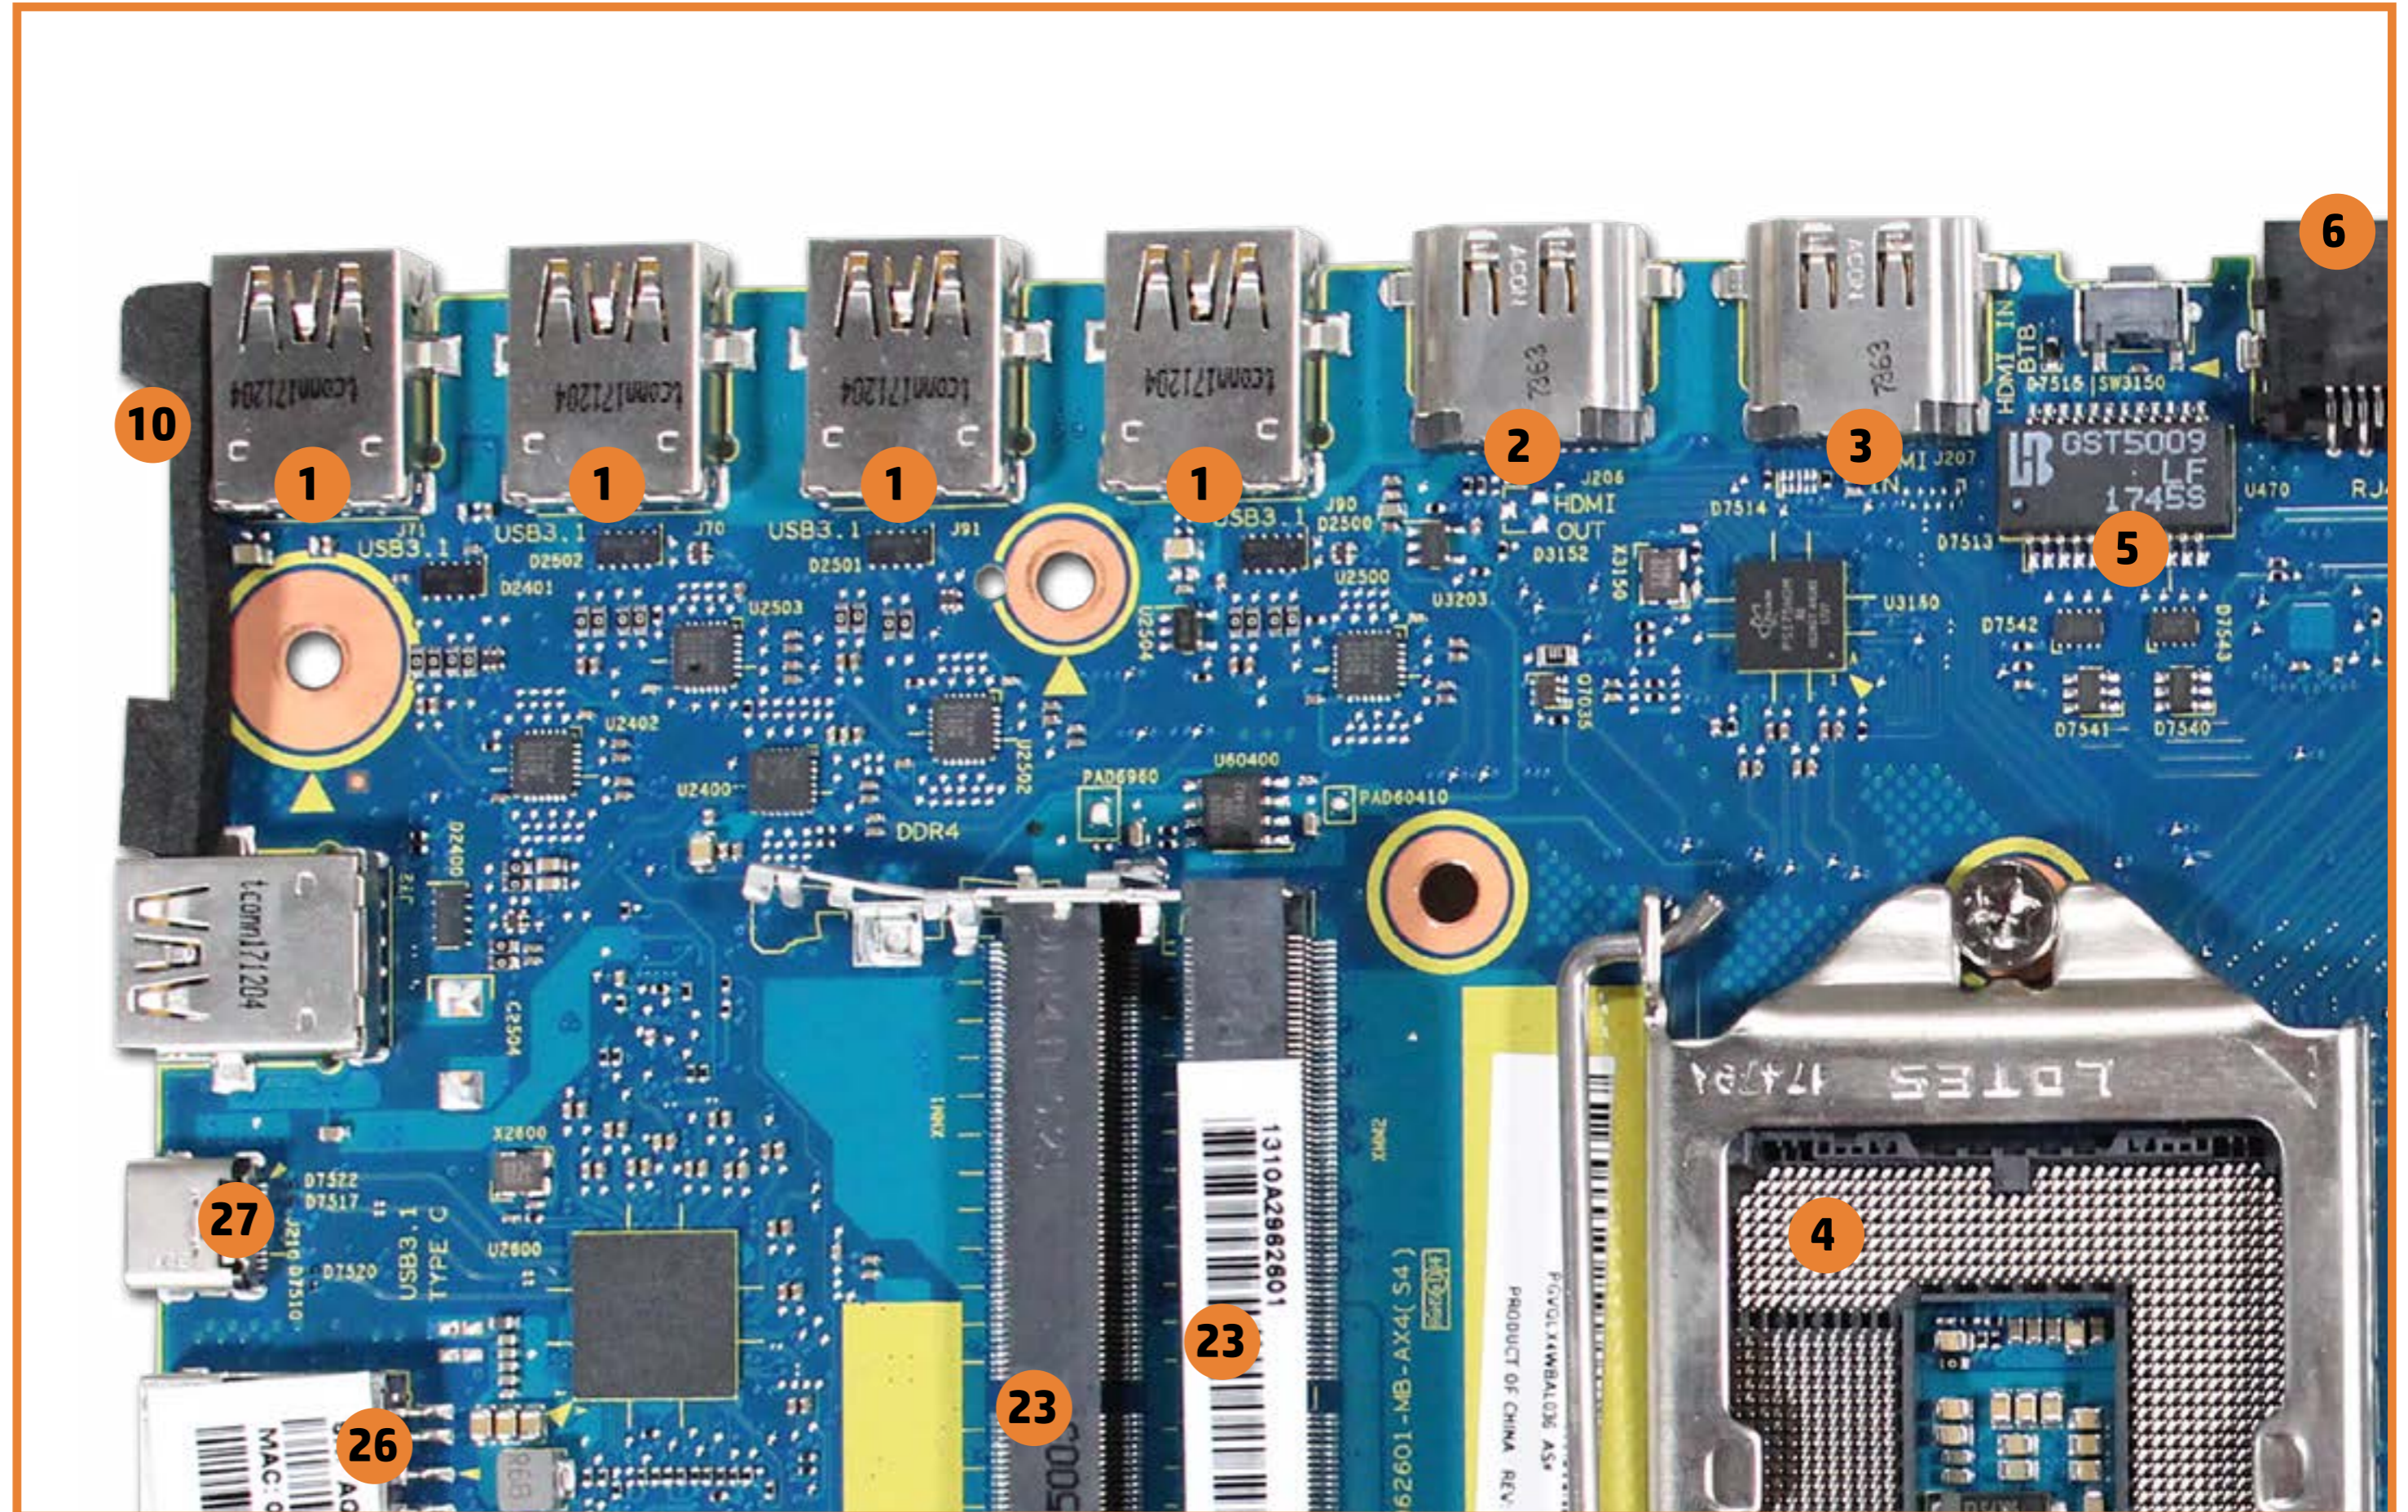

3 X View

1. Four USB 3.1 Gen 1 ports
2. HDMI output port
3. HDMI input port
4. CPU
5. HDMI switch button
6. RJ-45 (Ethernet) port
7. AC adapter port
8. GPU
9. Clear password jumper
10. Power button connector
11. Scalar 1 connector
12. Scalar 3 connector
13. System fan connector
14. HDD SATA connector
15. Wireless charger connector
16. M.2 SSD socket
17. HDD power connector
18. M.2 WLAN socket
19. CMOS jumper
20. RTC battery
21. Scalar 2 connector
22. Volume dial connector
23. Two DDR4 SODIMMs
24. Speaker connector
25. Headphone/microphone combo port
26. Media card reader
27. USB 3.1 Gen 1 Type-C Thunderbolt 3 port