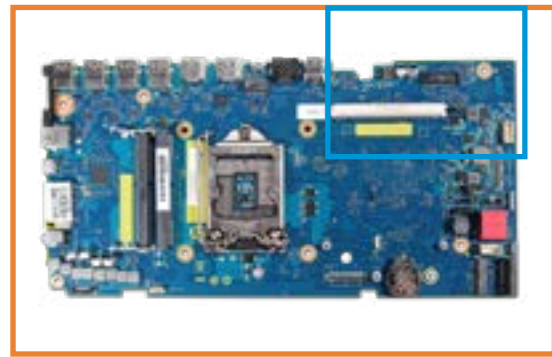

[Back to Welcome page](#)

4 X View