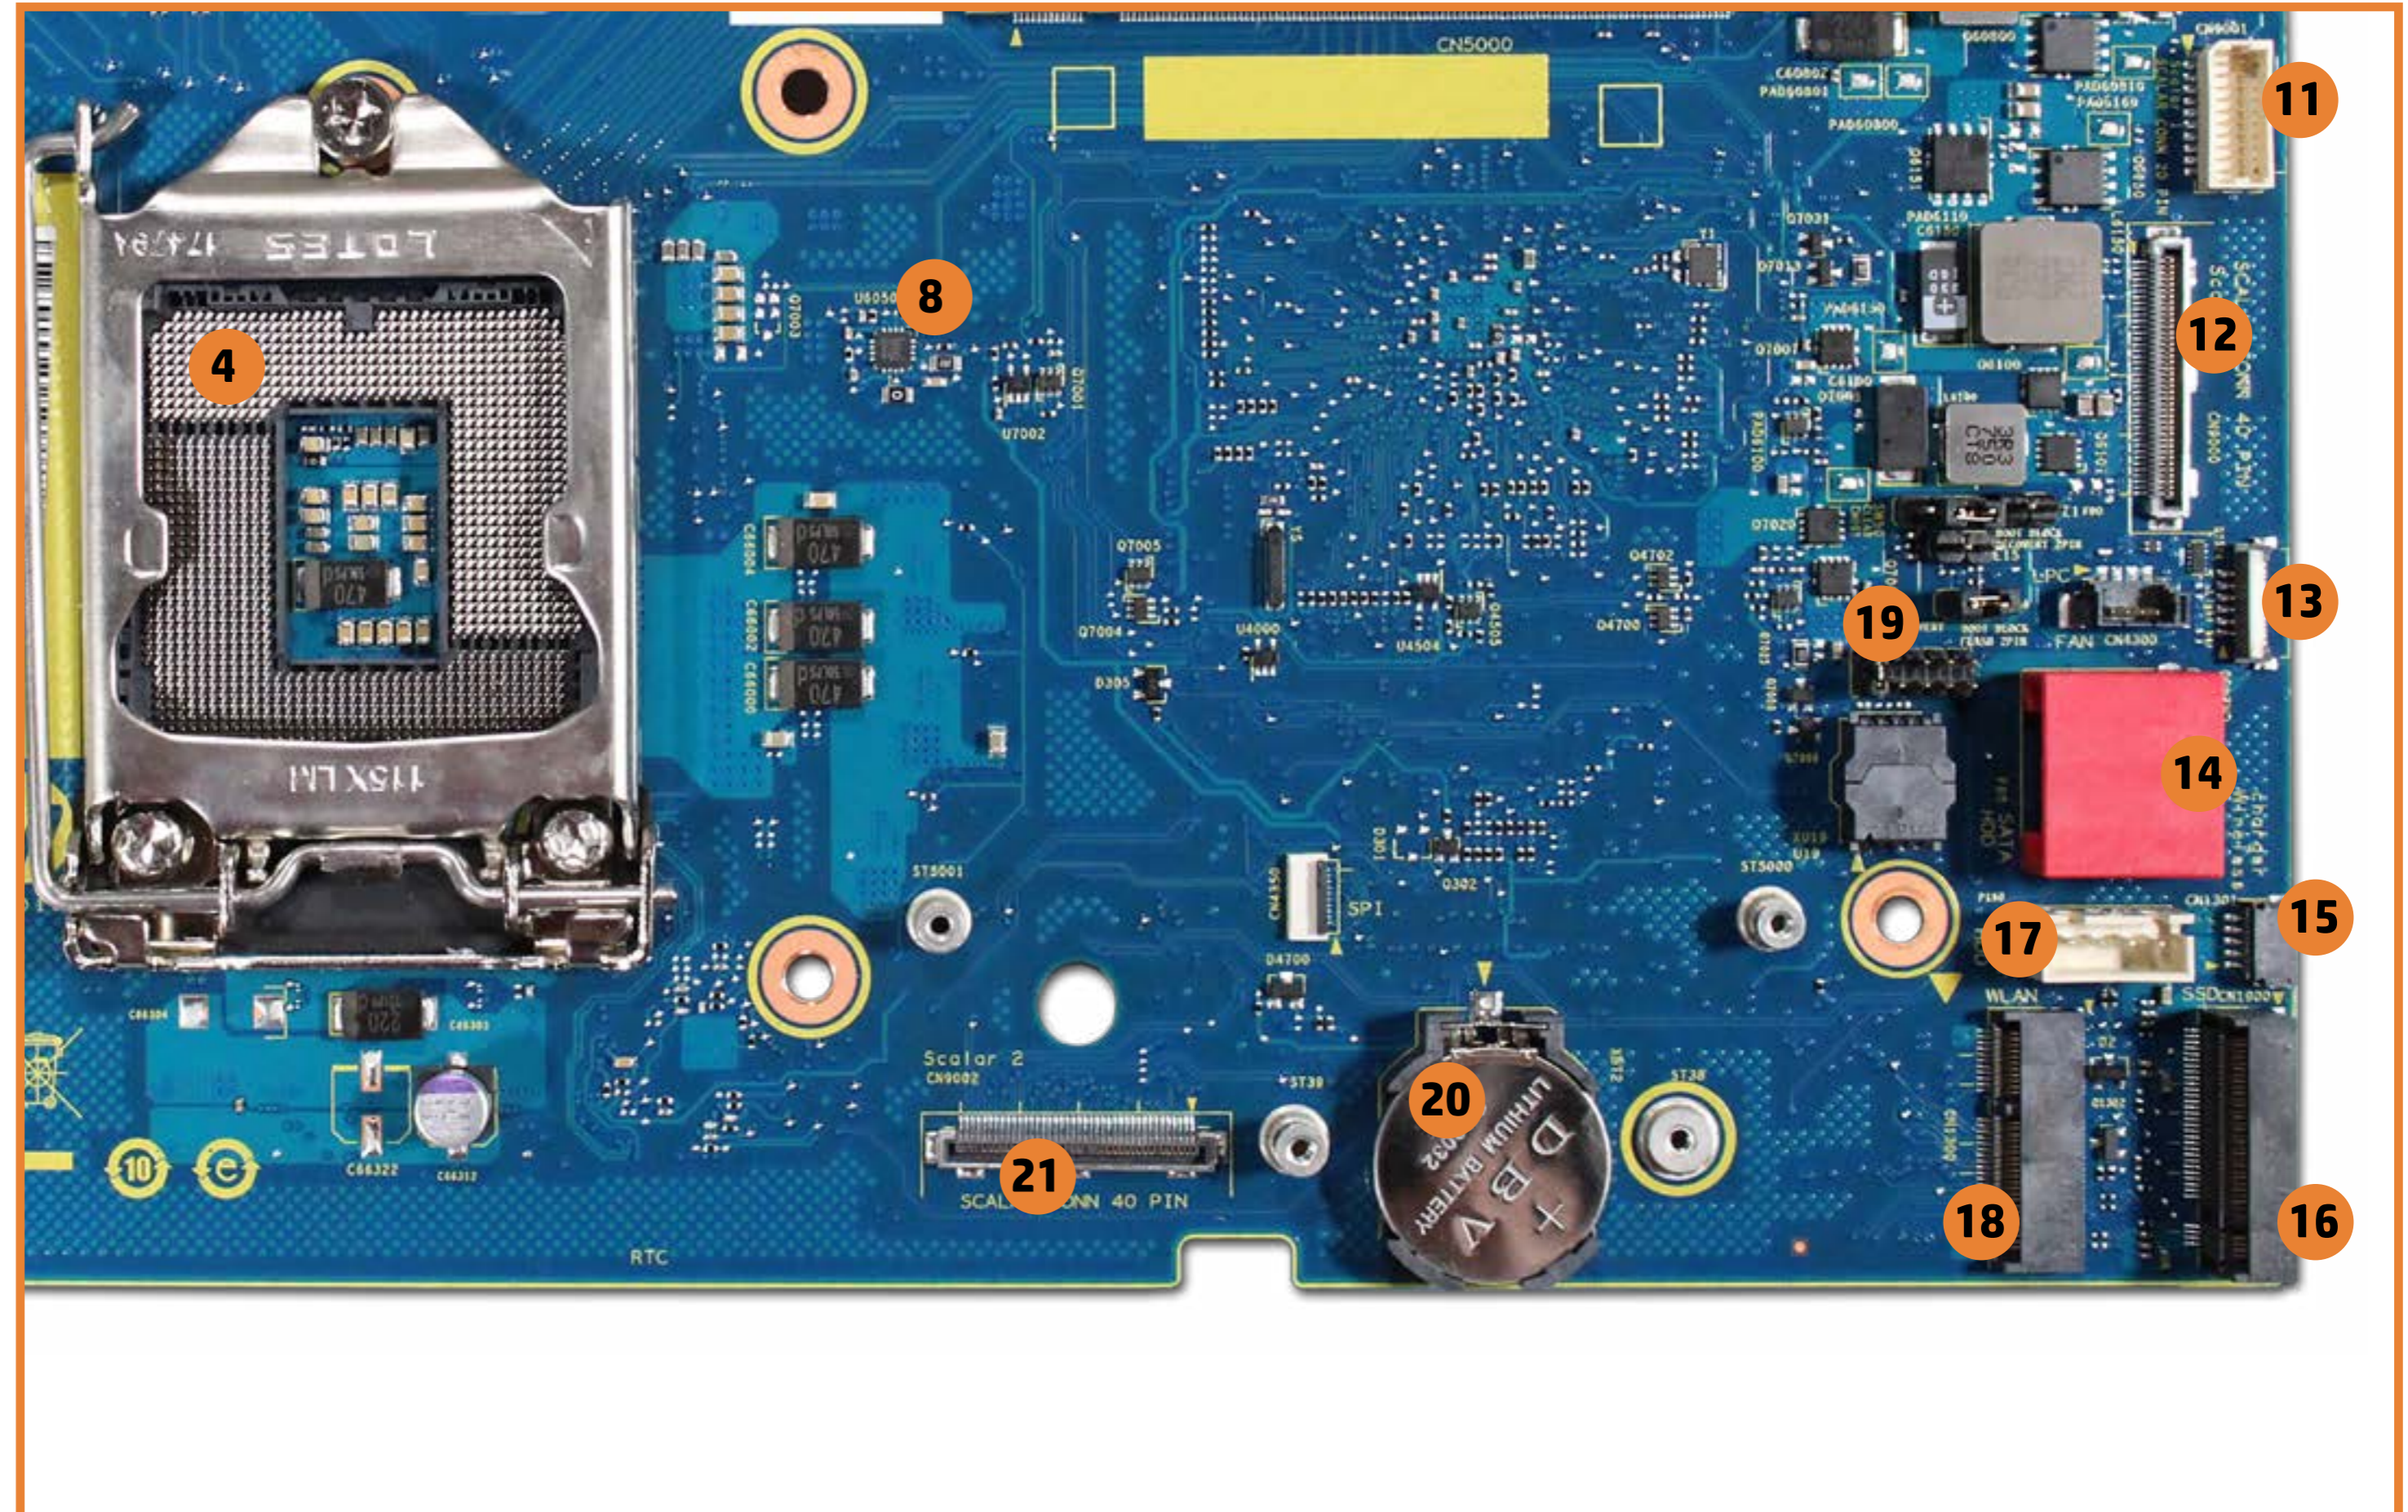

2 X View

1. Four USB 3.1 Gen 1 ports
2. HDMI output port
3. HDMI input port
4. CPU
5. HDMI switch button
6. RJ-45 (Ethernet) port
7. AC adapter port
8. GPU
9. Clear password jumper
10. Power button connector
11. Scalar 1 connector
12. Scalar 3 connector
13. System fan connector
14. HDD SATA connector
15. Wireless charger connector
16. M.2 SSD socket
17. HDD power connector
18. M.2 WLAN socket
19. CMOS jumper
20. RTC battery
21. Scalar 2 connector
22. Volume dial connector
23. Two DDR4 SODIMMs
24. Speaker connector
25. Headphone/microphone combo port
26. Media card reader
27. USB 3.1 Gen 1 Type-C Thunderbolt 3 port