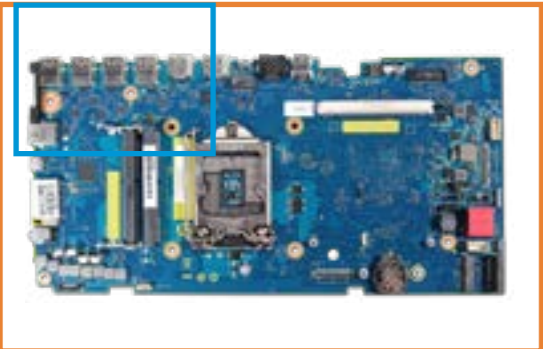

Back to Welcome page