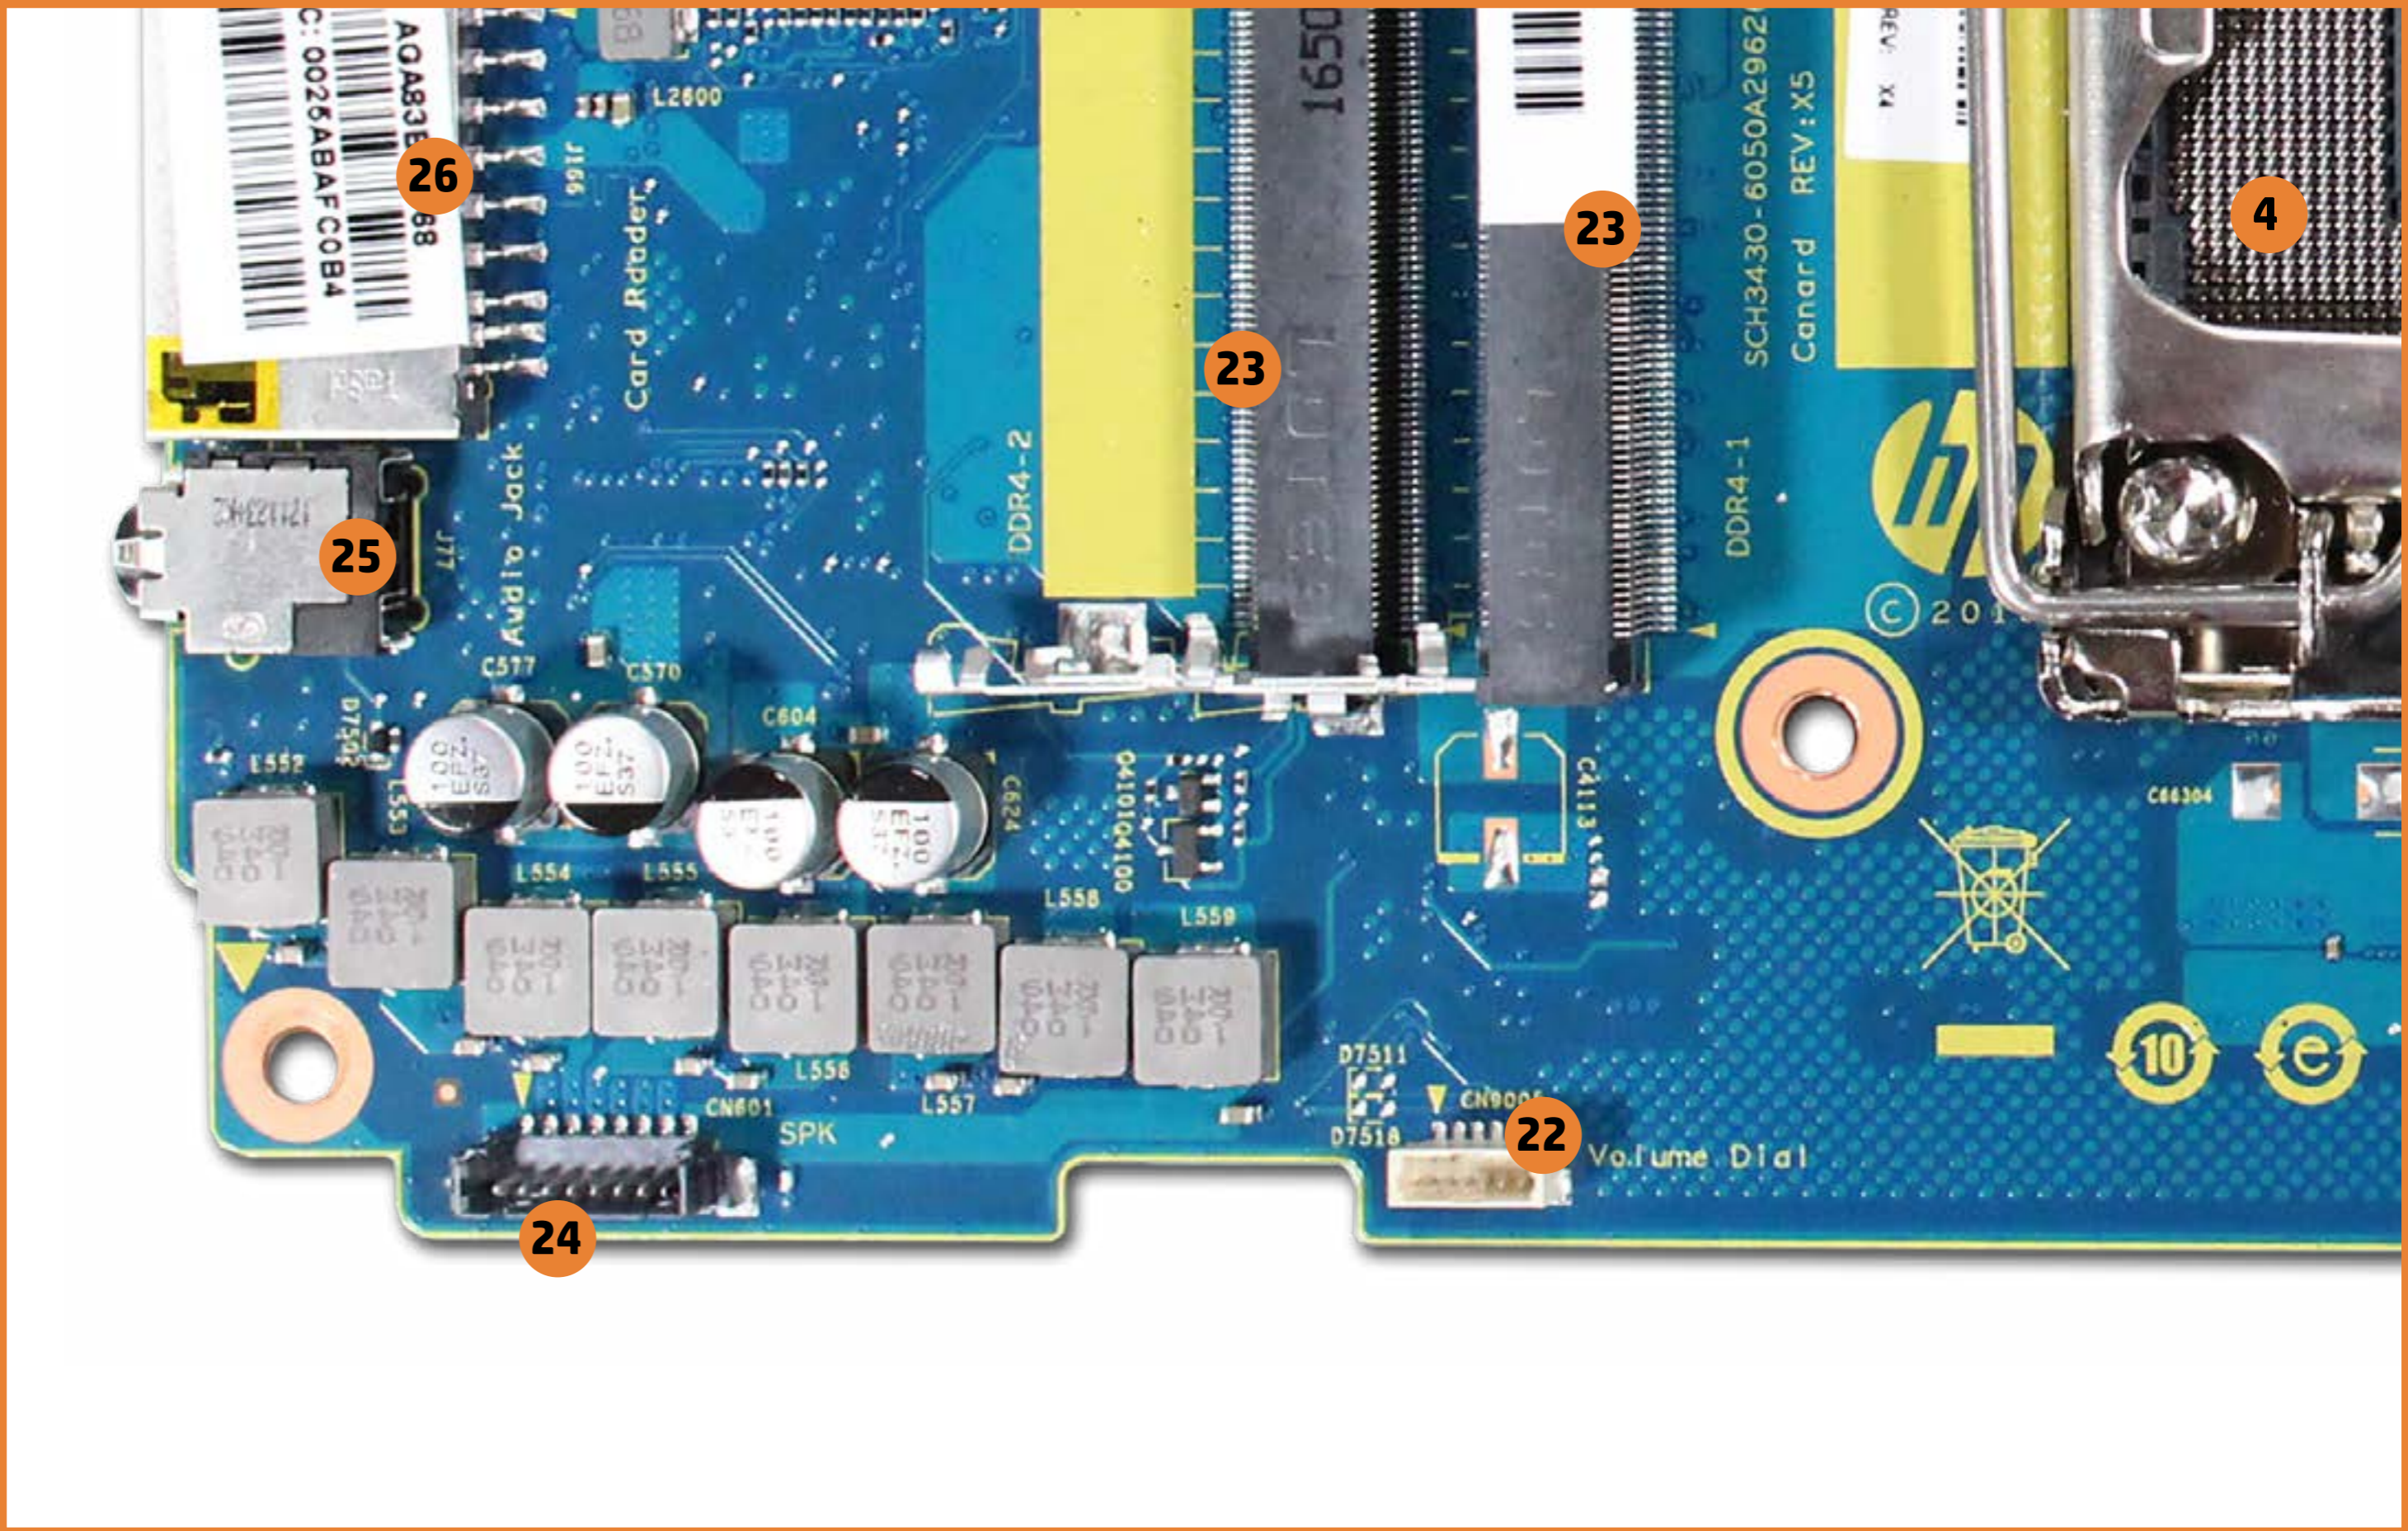

4 X View

1. Four USB 3.1 Gen 1 ports
2. HDMI output port
3. HDMI input port
4. CPU
5. HDMI switch button
6. RJ-45 (Ethernet) port
7. AC adapter port
8. GPU
9. Clear password jumper
10. Power button connector
11. Scalar 1 connector
12. Scalar 3 connector
13. System fan connector
14. HDD SATA connector
15. Wireless charger connector
16. M.2 SSD socket
17. HDD power connector
18. M.2 WLAN socket
19. CMOS jumper
20. RTC battery
21. Scalar 2 connector
22. Volume dial connector
23. Two DDR4 SODIMMs
24. Speaker connector
25. Headphone/microphone combo port
26. Media card reader
27. USB 3.1 Gen 1 Type-C Thunderbolt 3 port