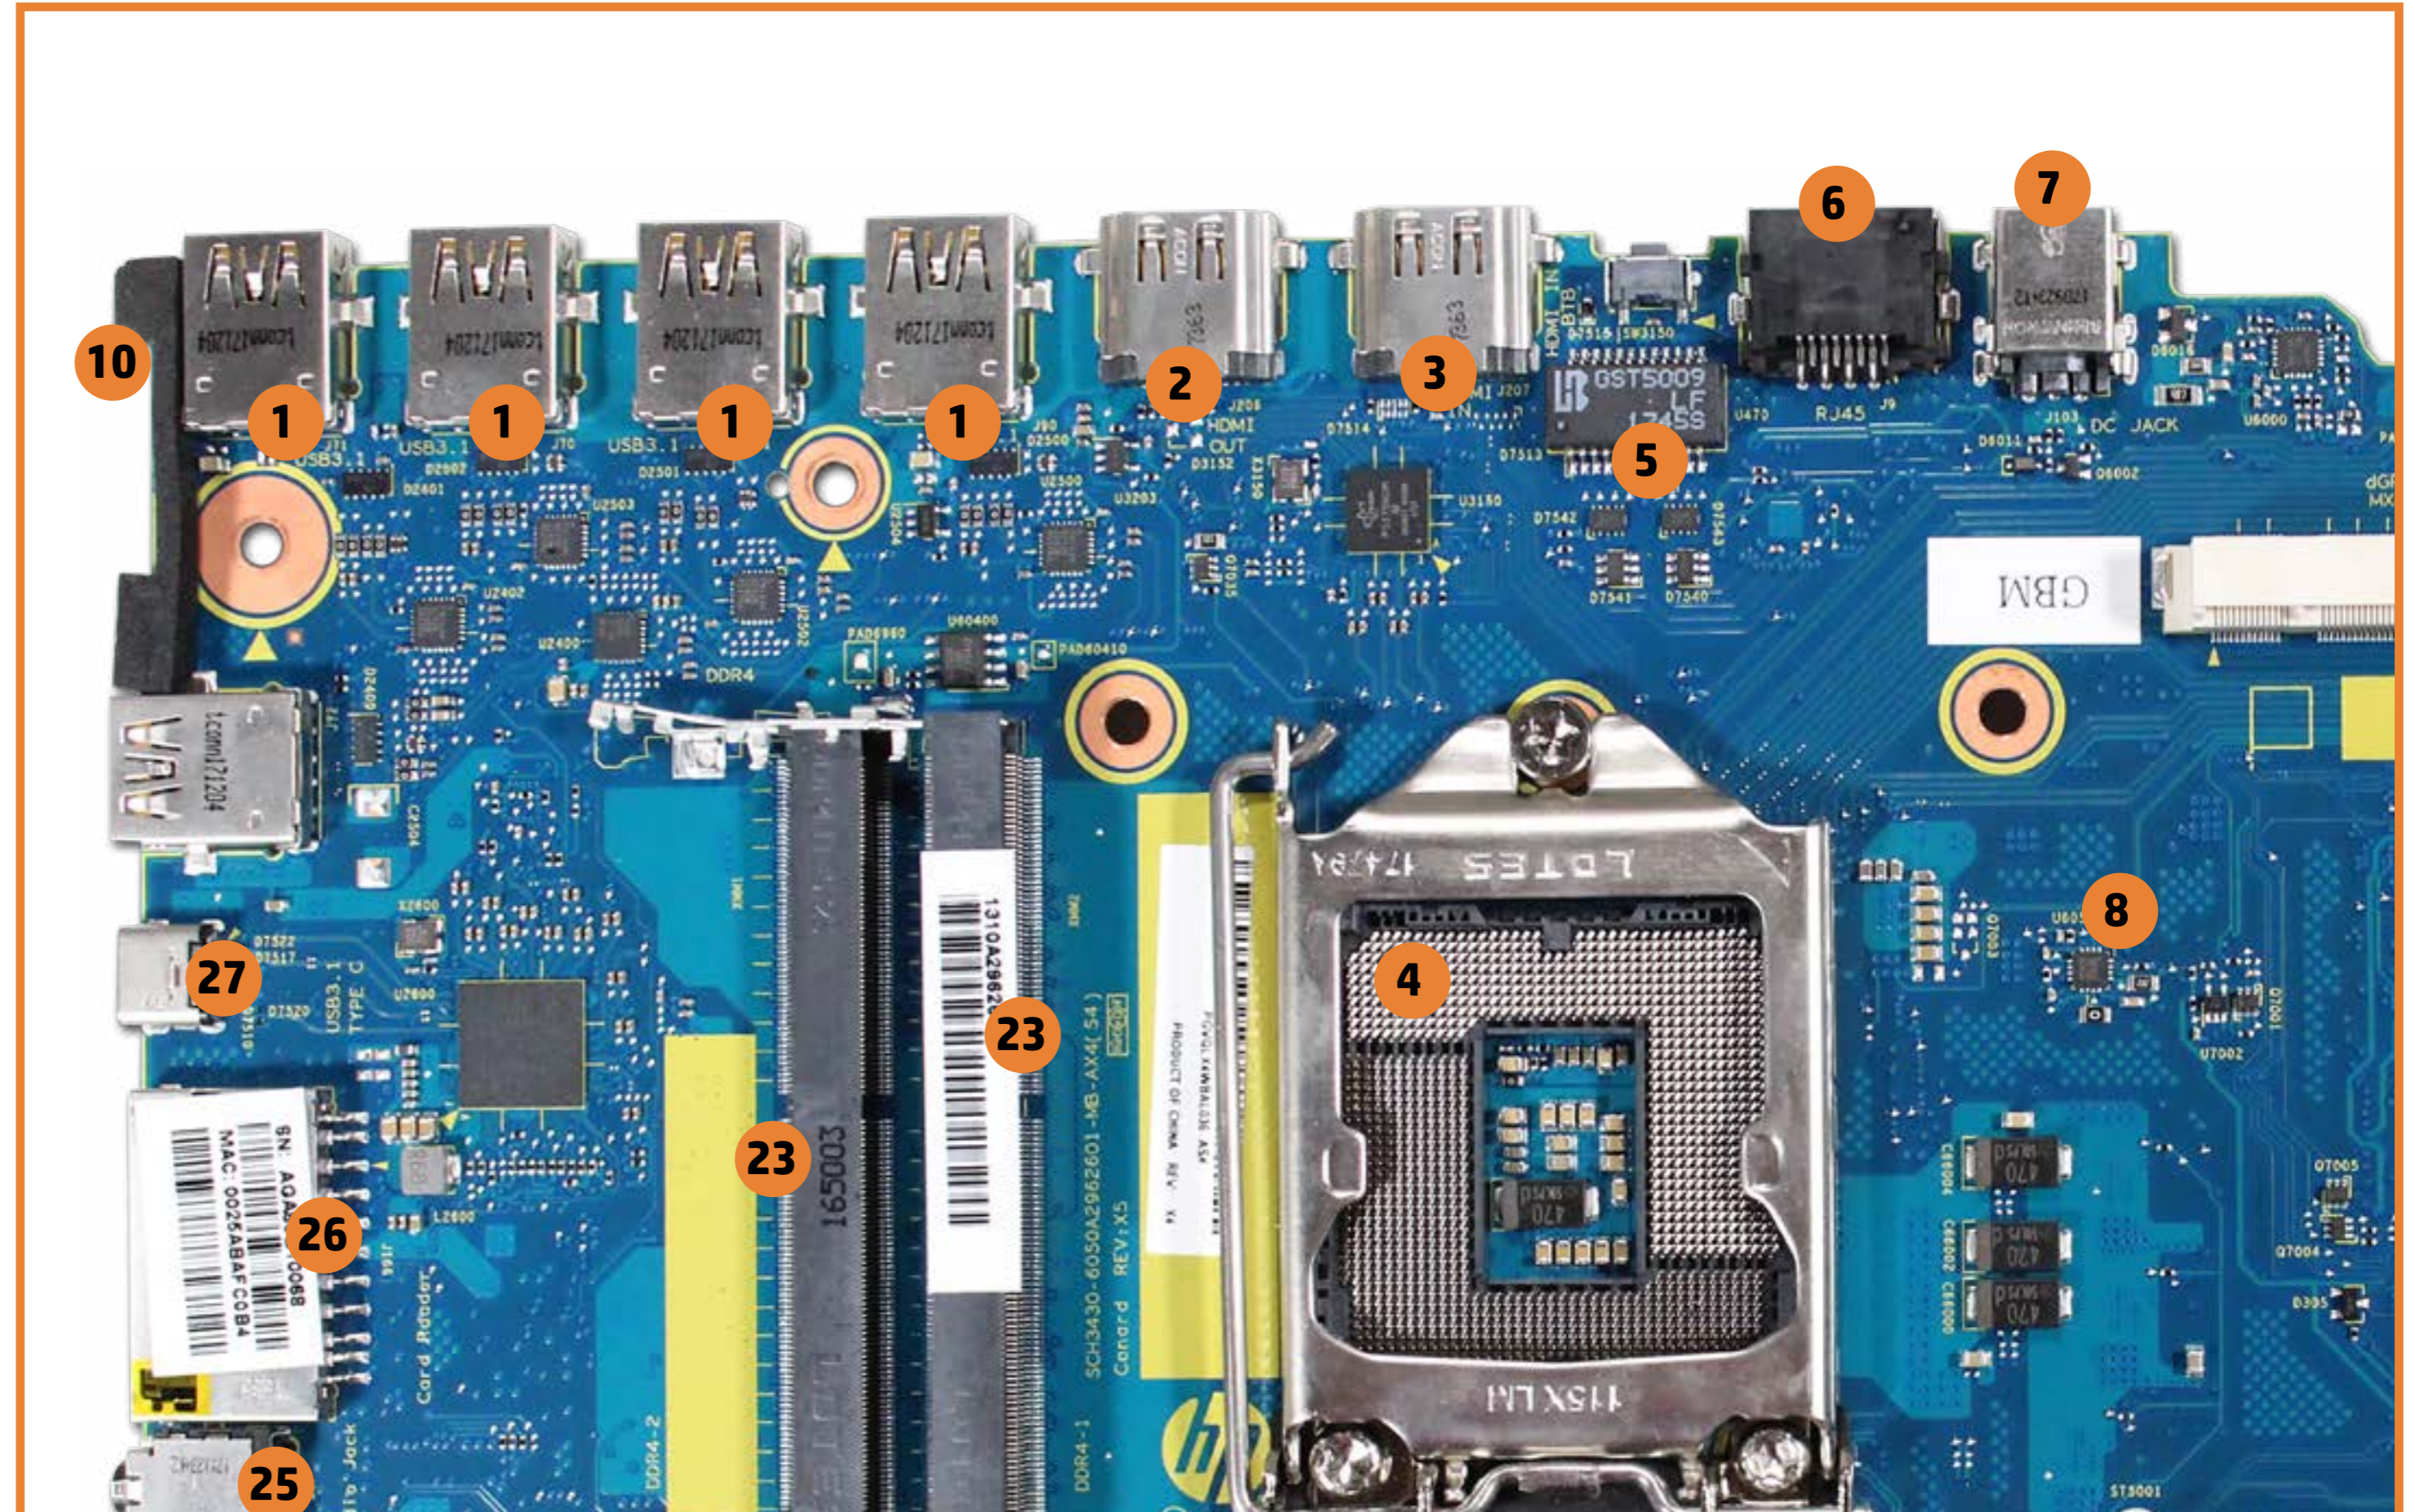

## 2 X View

1. Four USB 3.1 Gen 1 ports
2. HDMI output port
3. HDMI input port
4. CPU
5. HDMI switch button
6. RJ-45 (Ethernet) port
7. AC adapter port
8. GPU
9. Clear password jumper
10. Power button connector
11. Scalar 1 connector
12. Scalar 3 connector
13. System fan connector
14. HDD SATA connector
15. Wireless charger connector
16. M.2 SSD socket
17. HDD power connector
18. M.2 WLAN socket
19. CMOS jumper
20. RTC battery
21. Scalar 2 connector
22. Volume dial connector
23. Two DDR4 SODIMMs
24. Speaker connector
25. Headphone/microphone combo port
26. Media card reader
27. USB 3.1 Gen 1 Type-C Thunderbolt 3 port