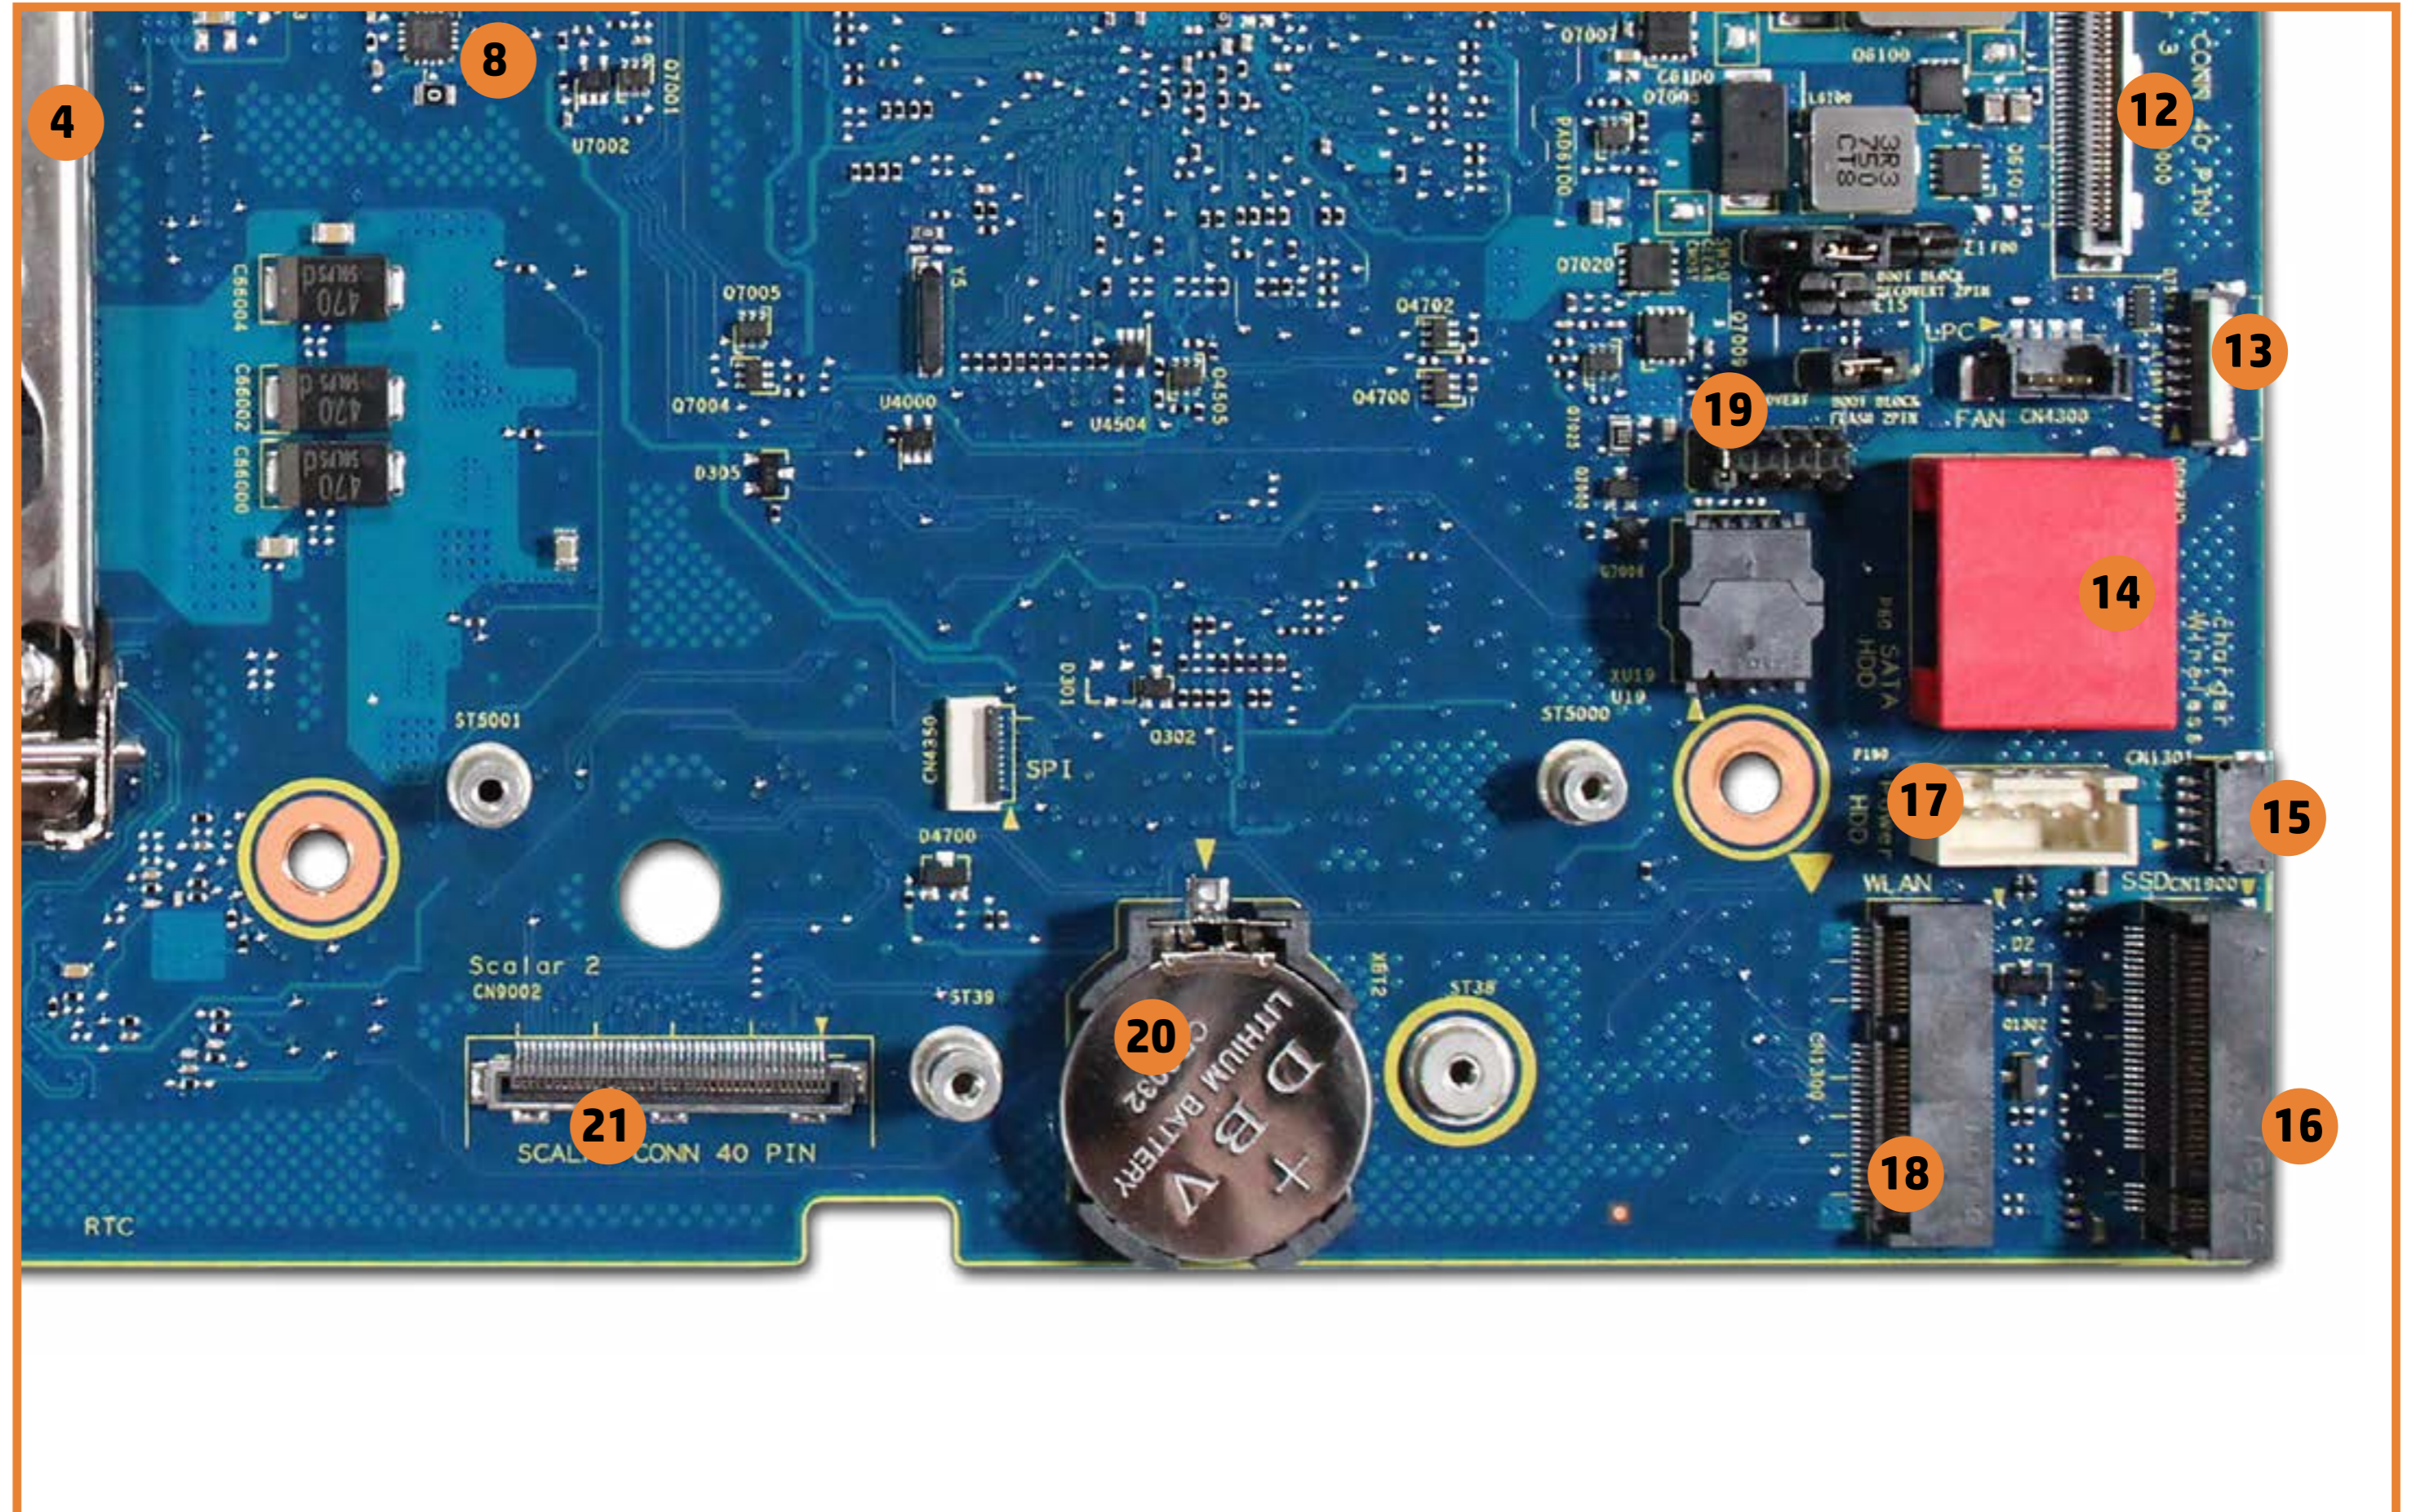

3 X View

1. Four USB 3.1 Gen 1 ports
2. HDMI output port
3. HDMI input port
4. CPU
5. HDMI switch button
6. RJ-45 (Ethernet) port
7. AC adapter port
8. GPU
9. Clear password jumper
10. Power button connector
11. Scalar 1 connector
12. Scalar 3 connector
13. System fan connector
14. HDD SATA connector
15. Wireless charger connector
16. M.2 SSD socket
17. HDD power connector
18. M.2 WLAN socket
19. CMOS jumper
20. RTC battery
21. Scalar 2 connector
22. Volume dial connector
23. Two DDR4 SODIMMs
24. Speaker connector
25. Headphone/microphone combo port
26. Media card reader
27. USB 3.1 Gen 1 Type-C Thunderbolt 3 port