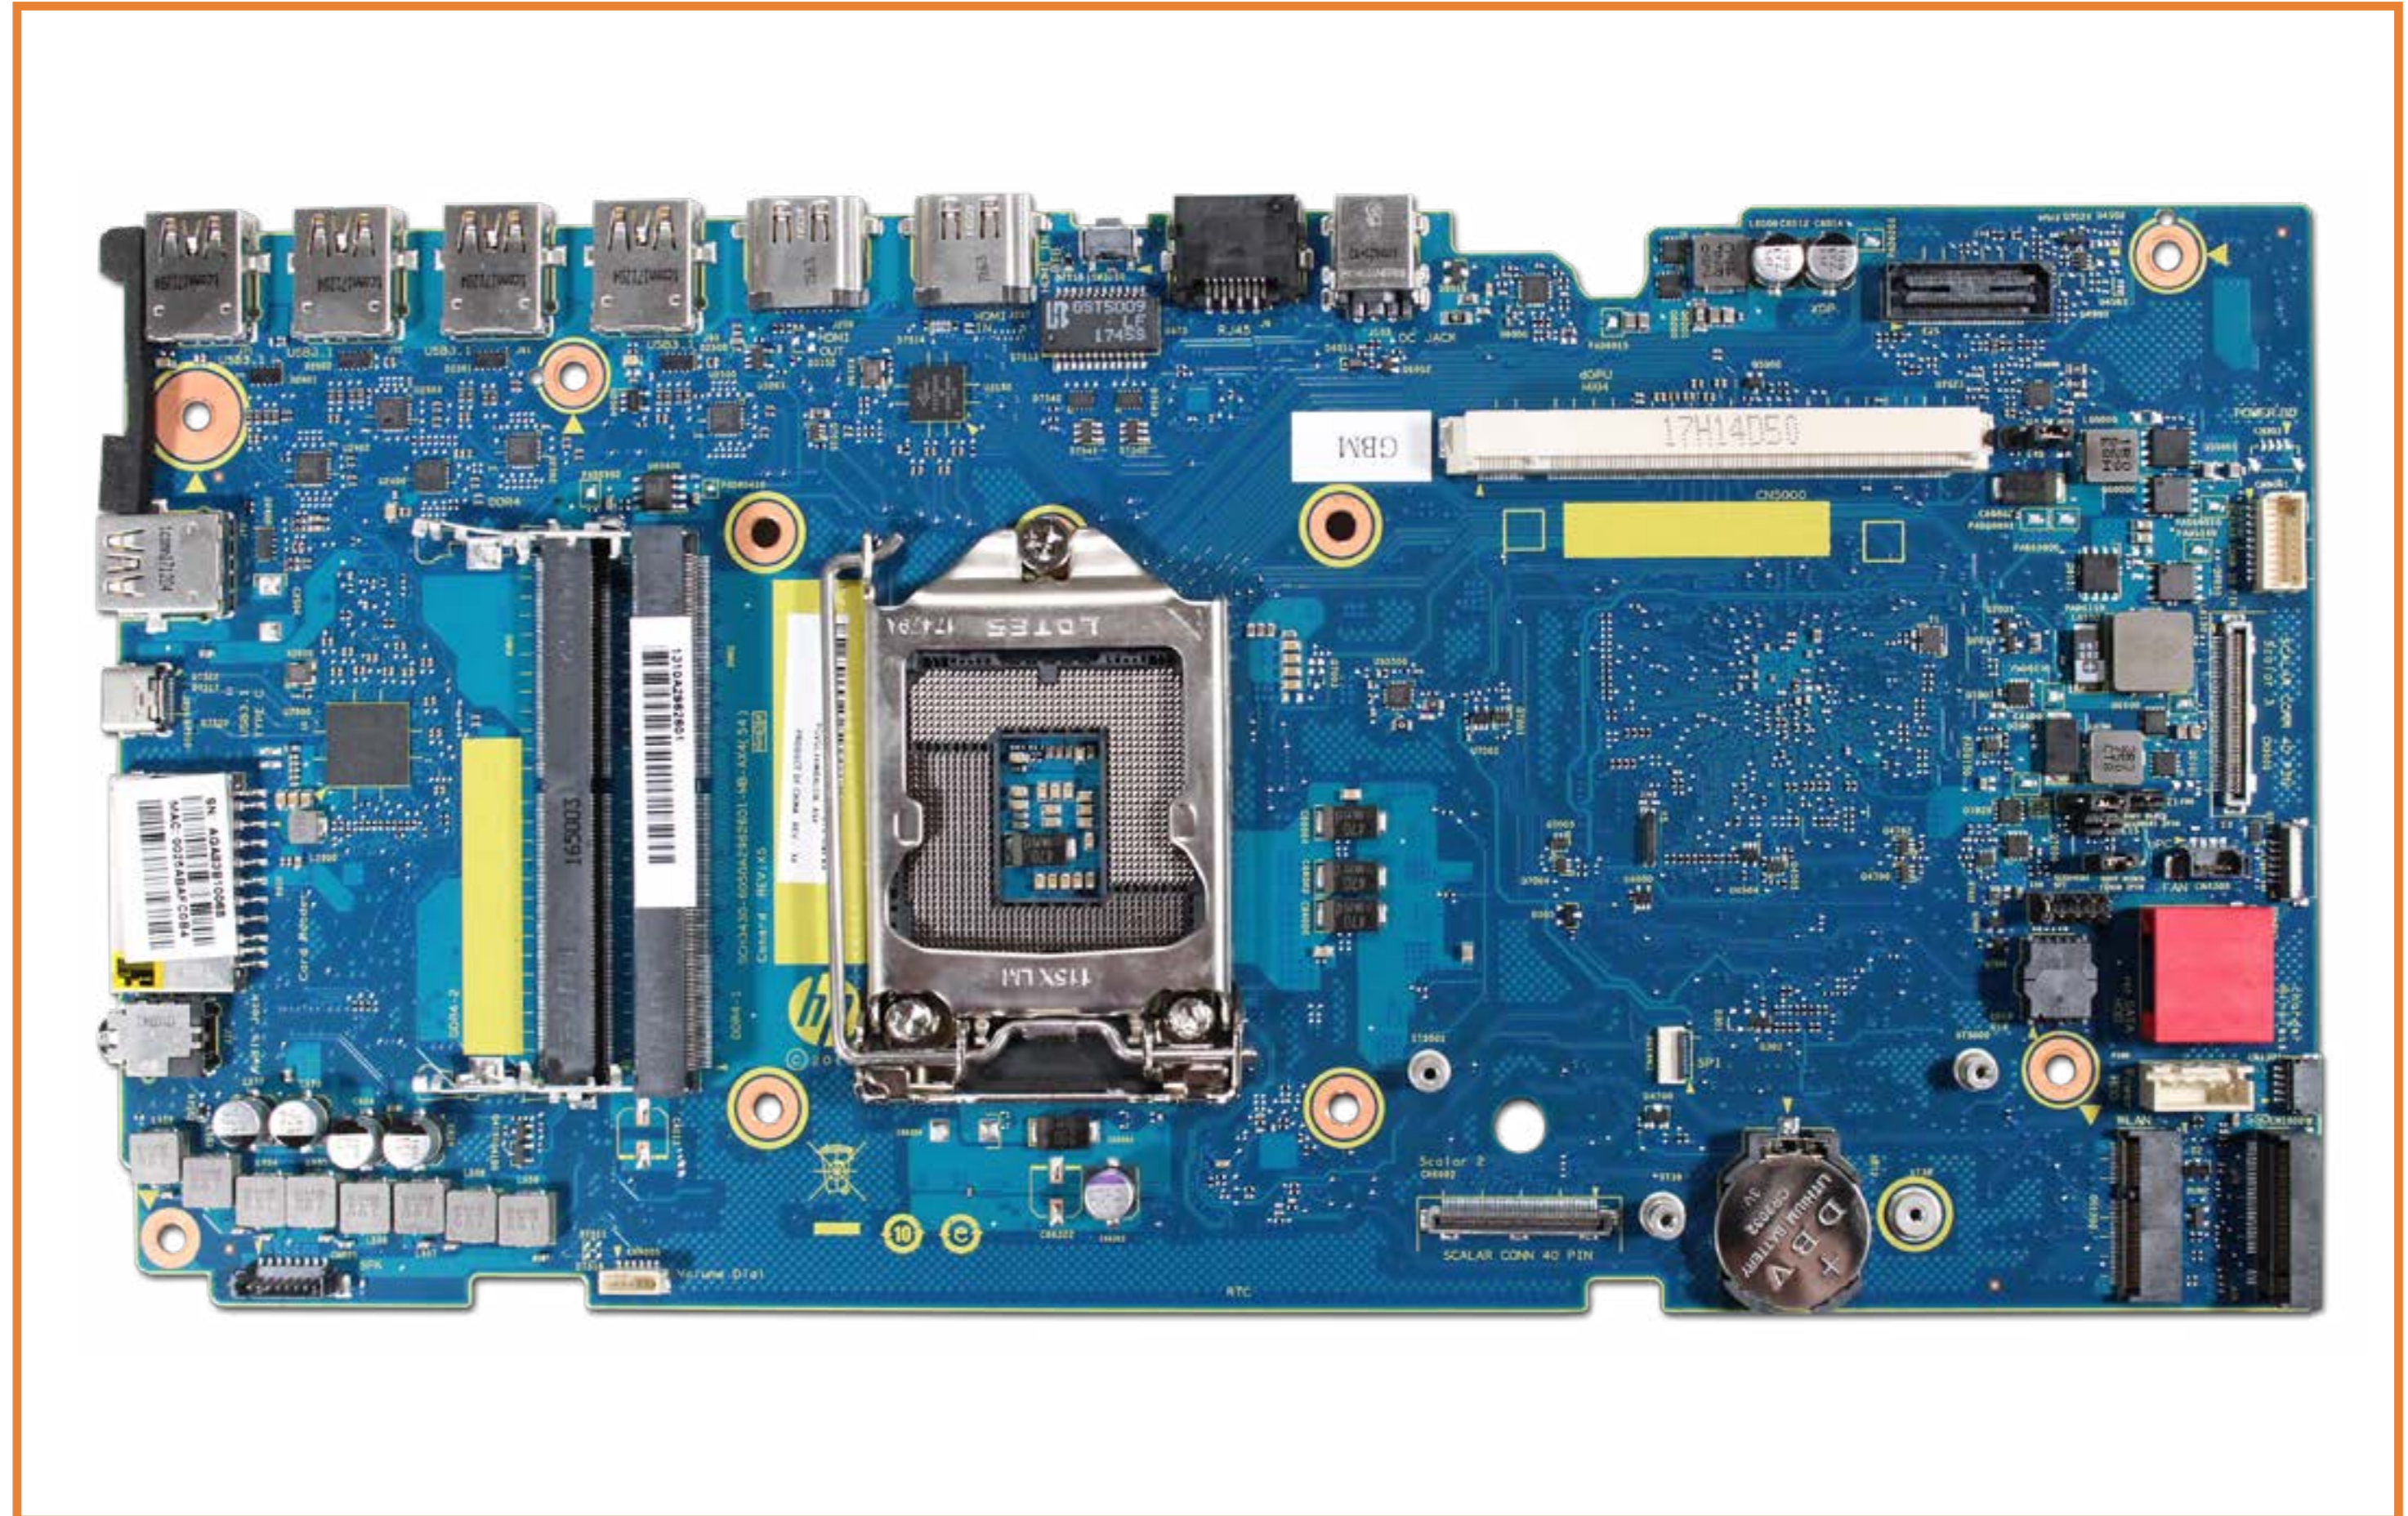

1 X View

1 X 2 X 3 X 4 X