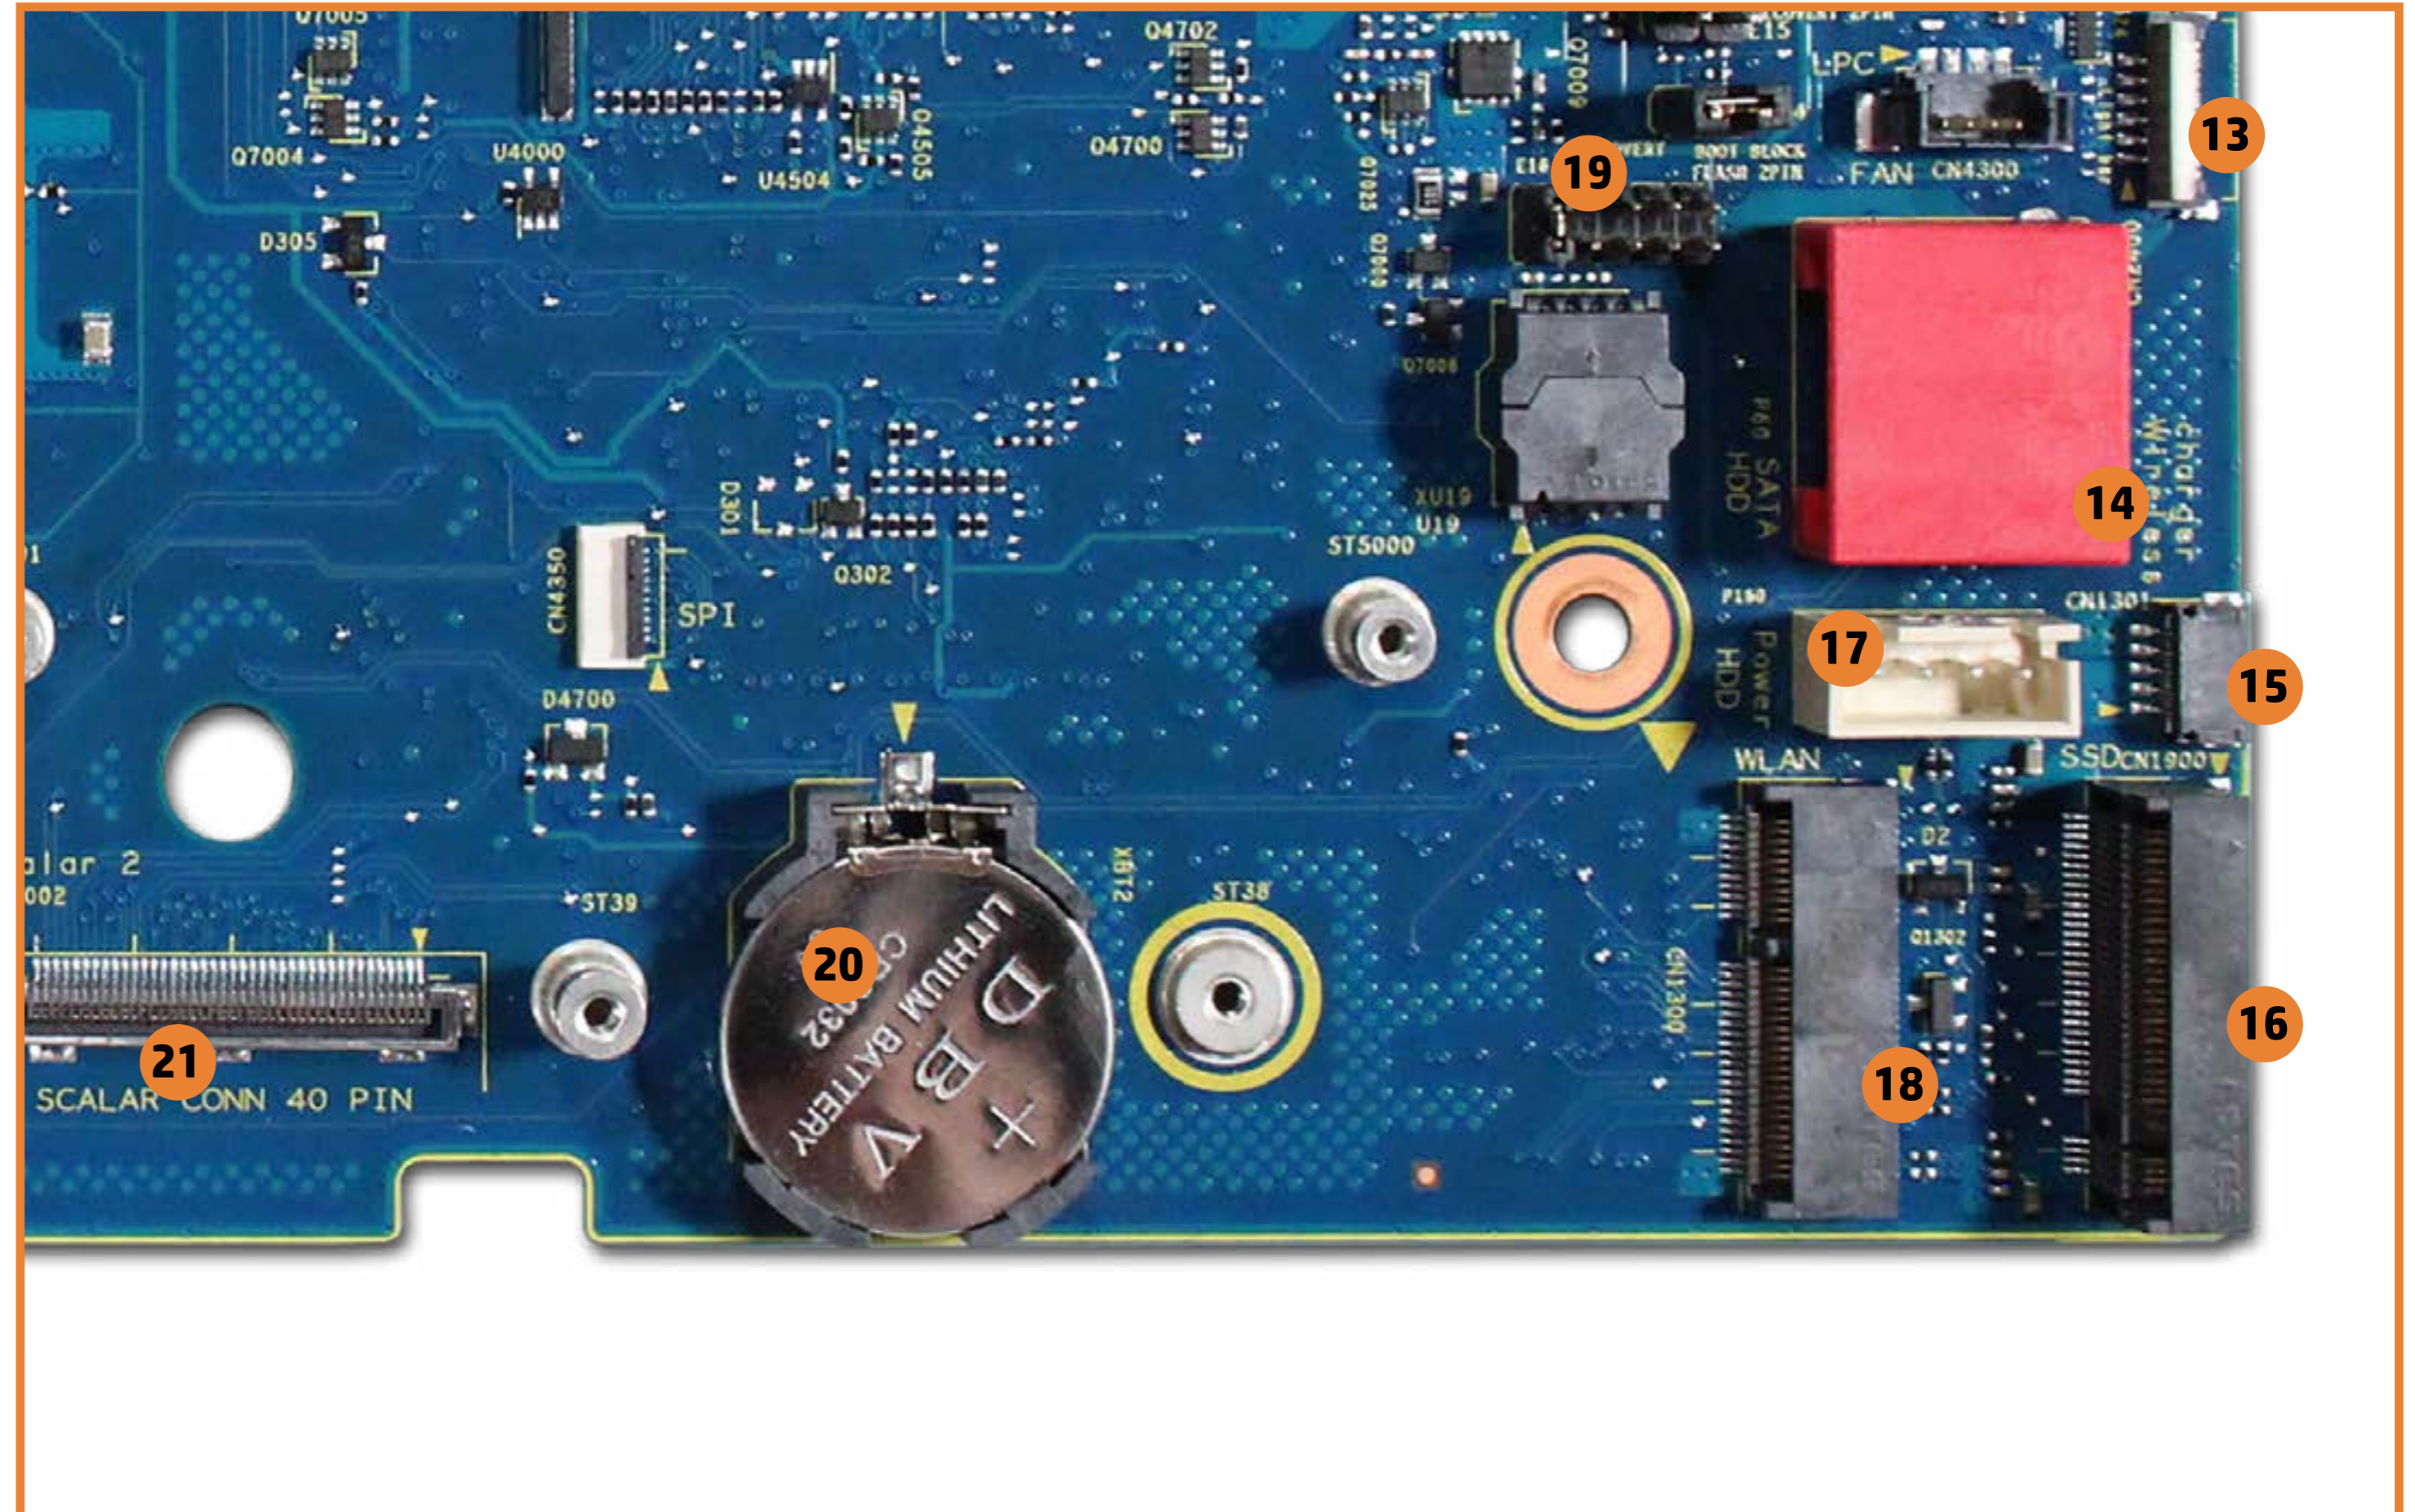

[Back to Welcome page](#)

4 X View

1 X 2 X 3 X **4 X**

1. Four USB 3.1 Gen 1 ports
2. HDMI output port
3. HDMI input port
4. CPU
5. HDMI switch button
6. RJ-45 (Ethernet) port
7. AC adapter port
8. GPU
9. Clear password jumper
10. Power button connector
11. Scalar 1 connector
12. Scalar 3 connector
13. System fan connector
14. HDD SATA connector
15. Wireless charger connector
16. M.2 SSD socket
17. HDD power connector
18. M.2 WLAN socket
19. CMOS jumper
20. RTC battery
21. Scalar 2 connector
22. Volume dial connector
23. Two DDR4 SODIMMs
24. Speaker connector
25. Headphone/microphone combo port
26. Media card reader
27. USB 3.1 Gen 1 Type-C Thunderbolt 3 port