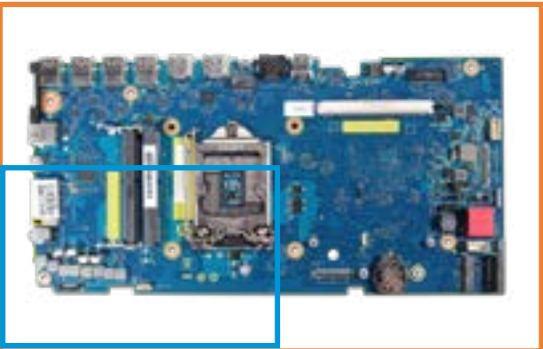

Back to Welcome page

1 X 2 X **3 X** 4 X