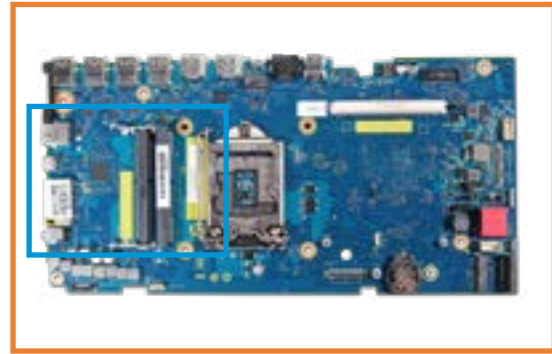

Back to Welcome page

1 X 2 X 3 X **4 X**