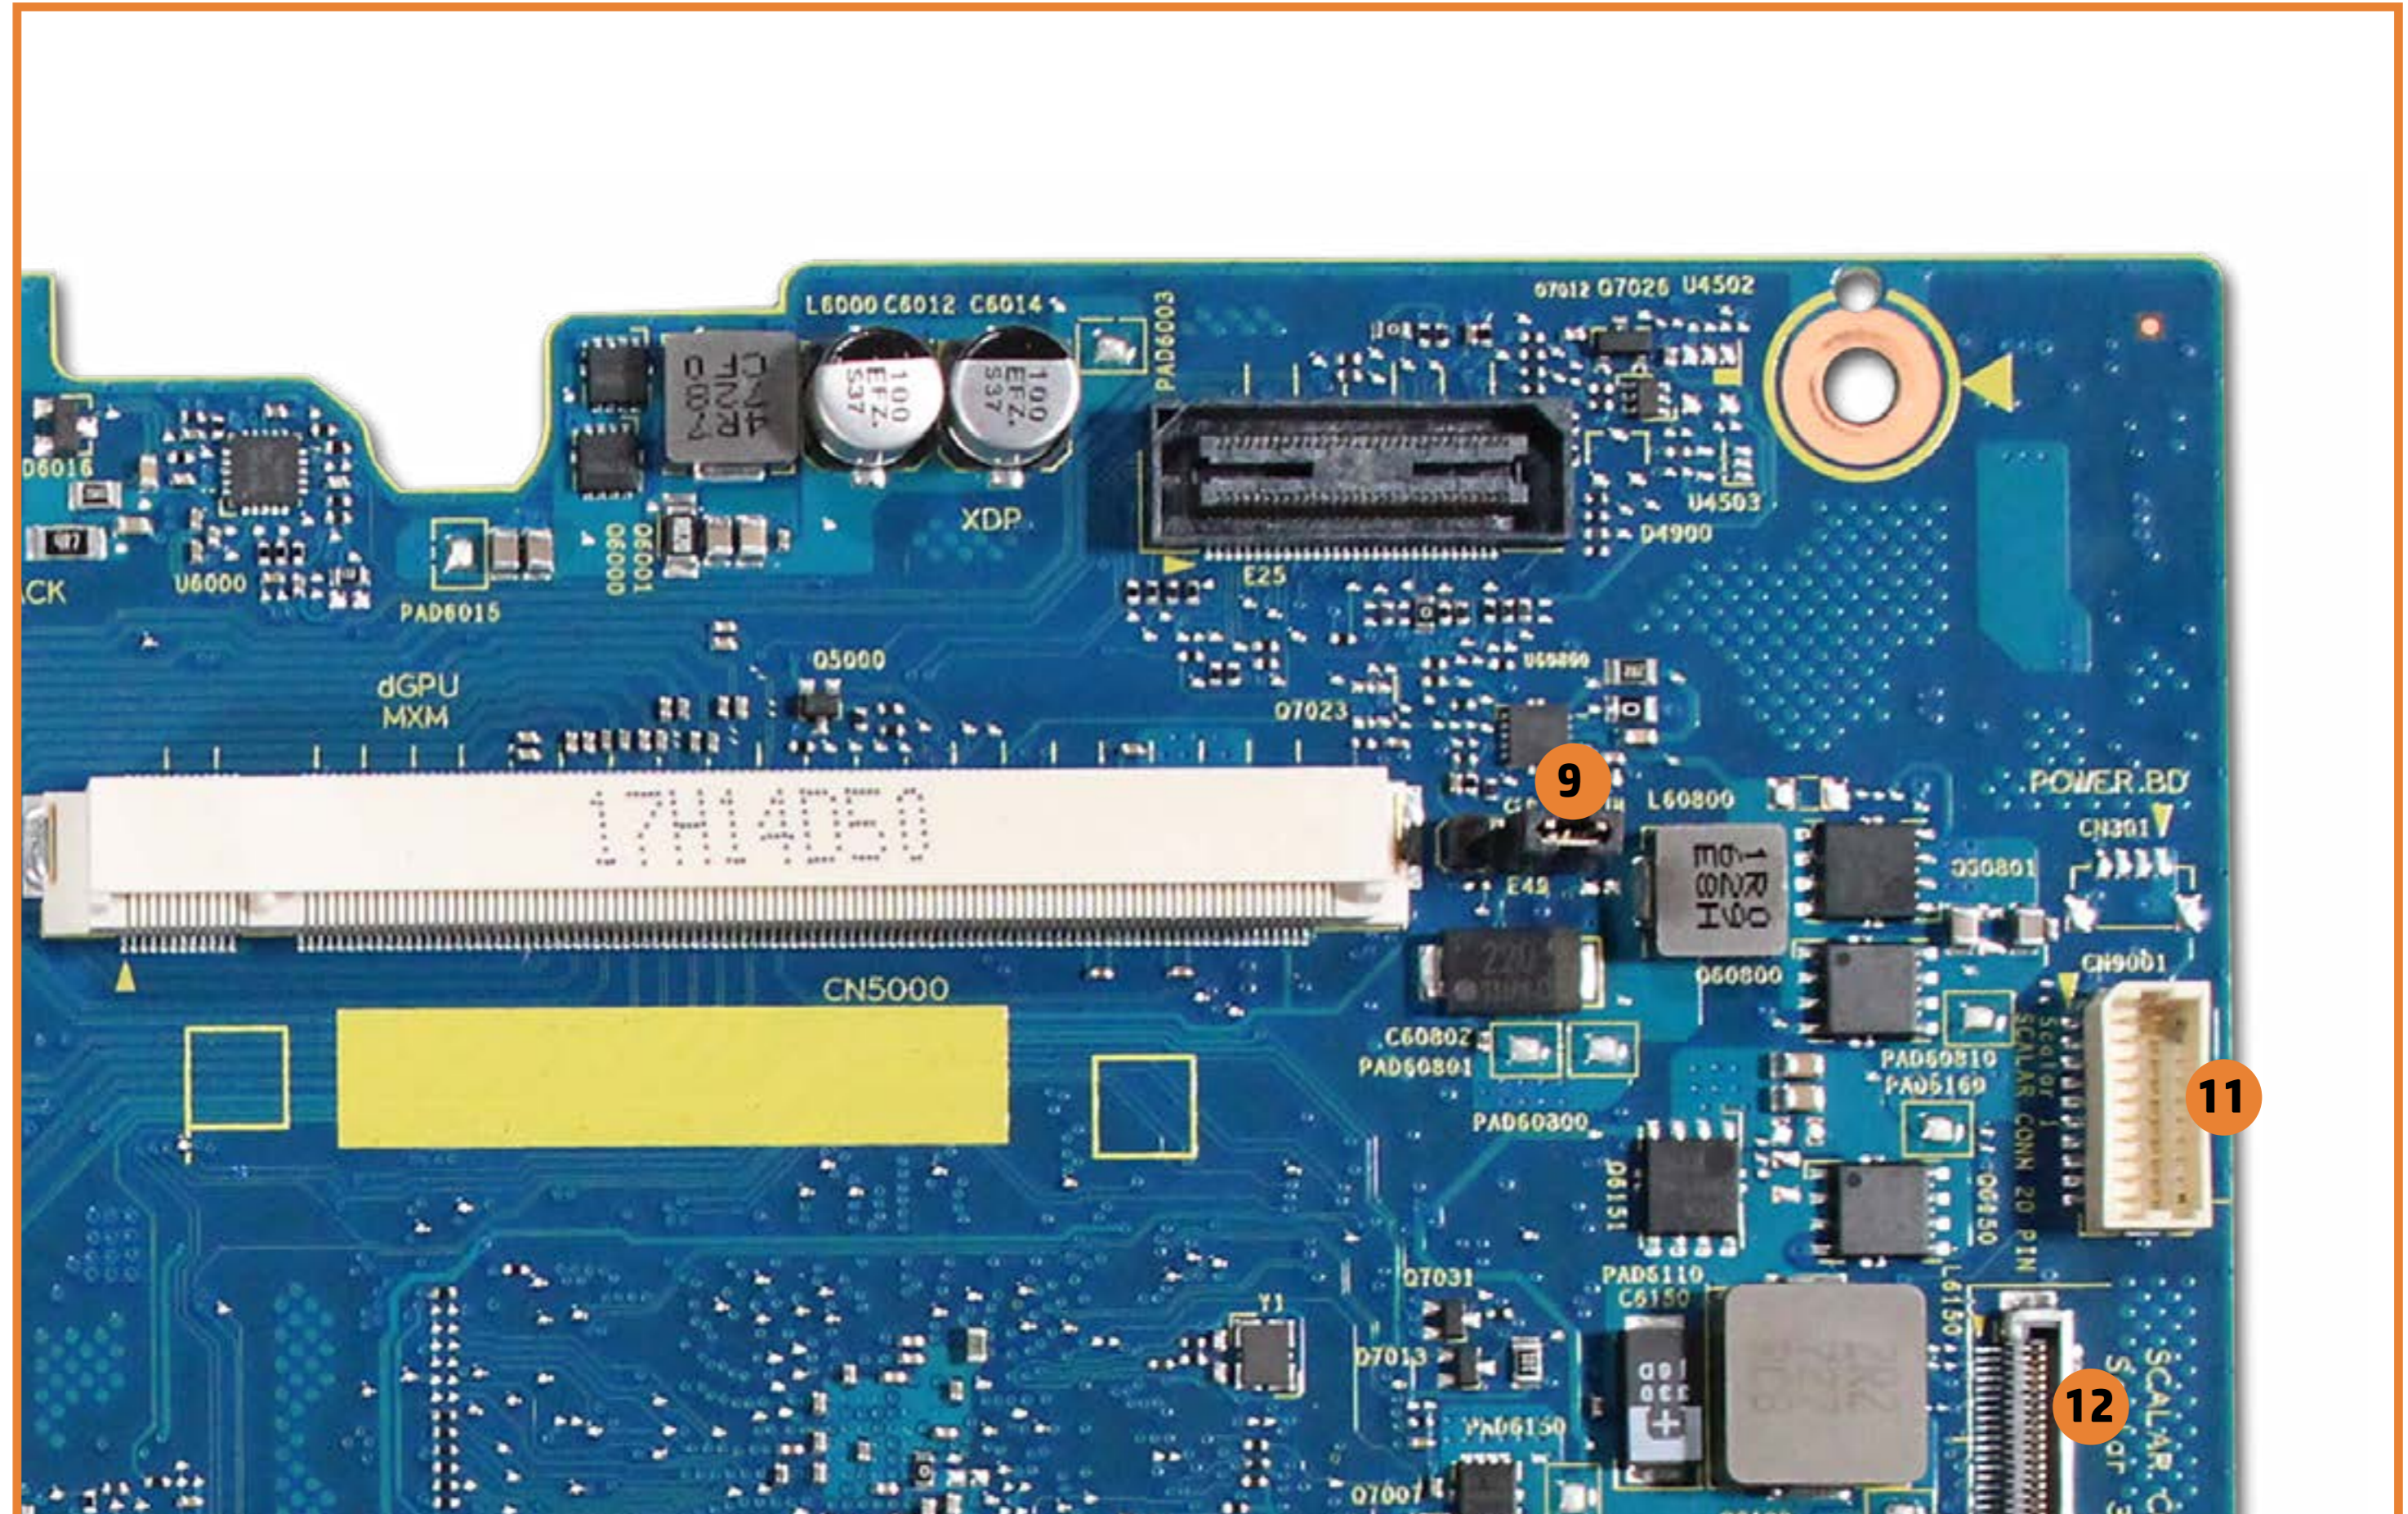

[Back to Welcome page](#)

4 X View

1 X 2 X 3 X **4 X**

1. Four USB 3.1 Gen 1 ports
2. HDMI output port
3. HDMI input port
4. CPU
5. HDMI switch button
6. RJ-45 (Ethernet) port
7. AC adapter port
8. GPU
9. Clear password jumper
10. Power button connector
11. Scalar 1 connector
12. Scalar 3 connector
13. System fan connector
14. HDD SATA connector
15. Wireless charger connector
16. M.2 SSD socket
17. HDD power connector
18. M.2 WLAN socket
19. CMOS jumper
20. RTC battery
21. Scalar 2 connector
22. Volume dial connector
23. Two DDR4 SODIMMs
24. Speaker connector
25. Headphone/microphone combo port
26. Media card reader
27. USB 3.1 Gen 1 Type-C Thunderbolt 3 port