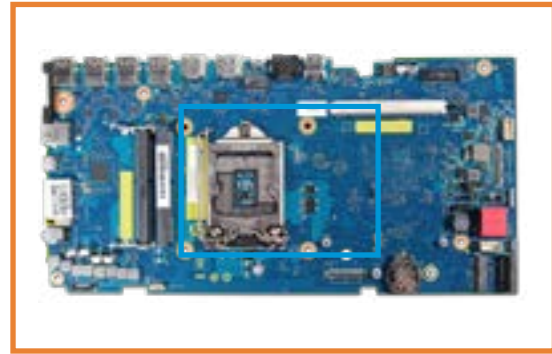

[Back to Welcome page](#)

1 X 2 X 3 X **4 X**