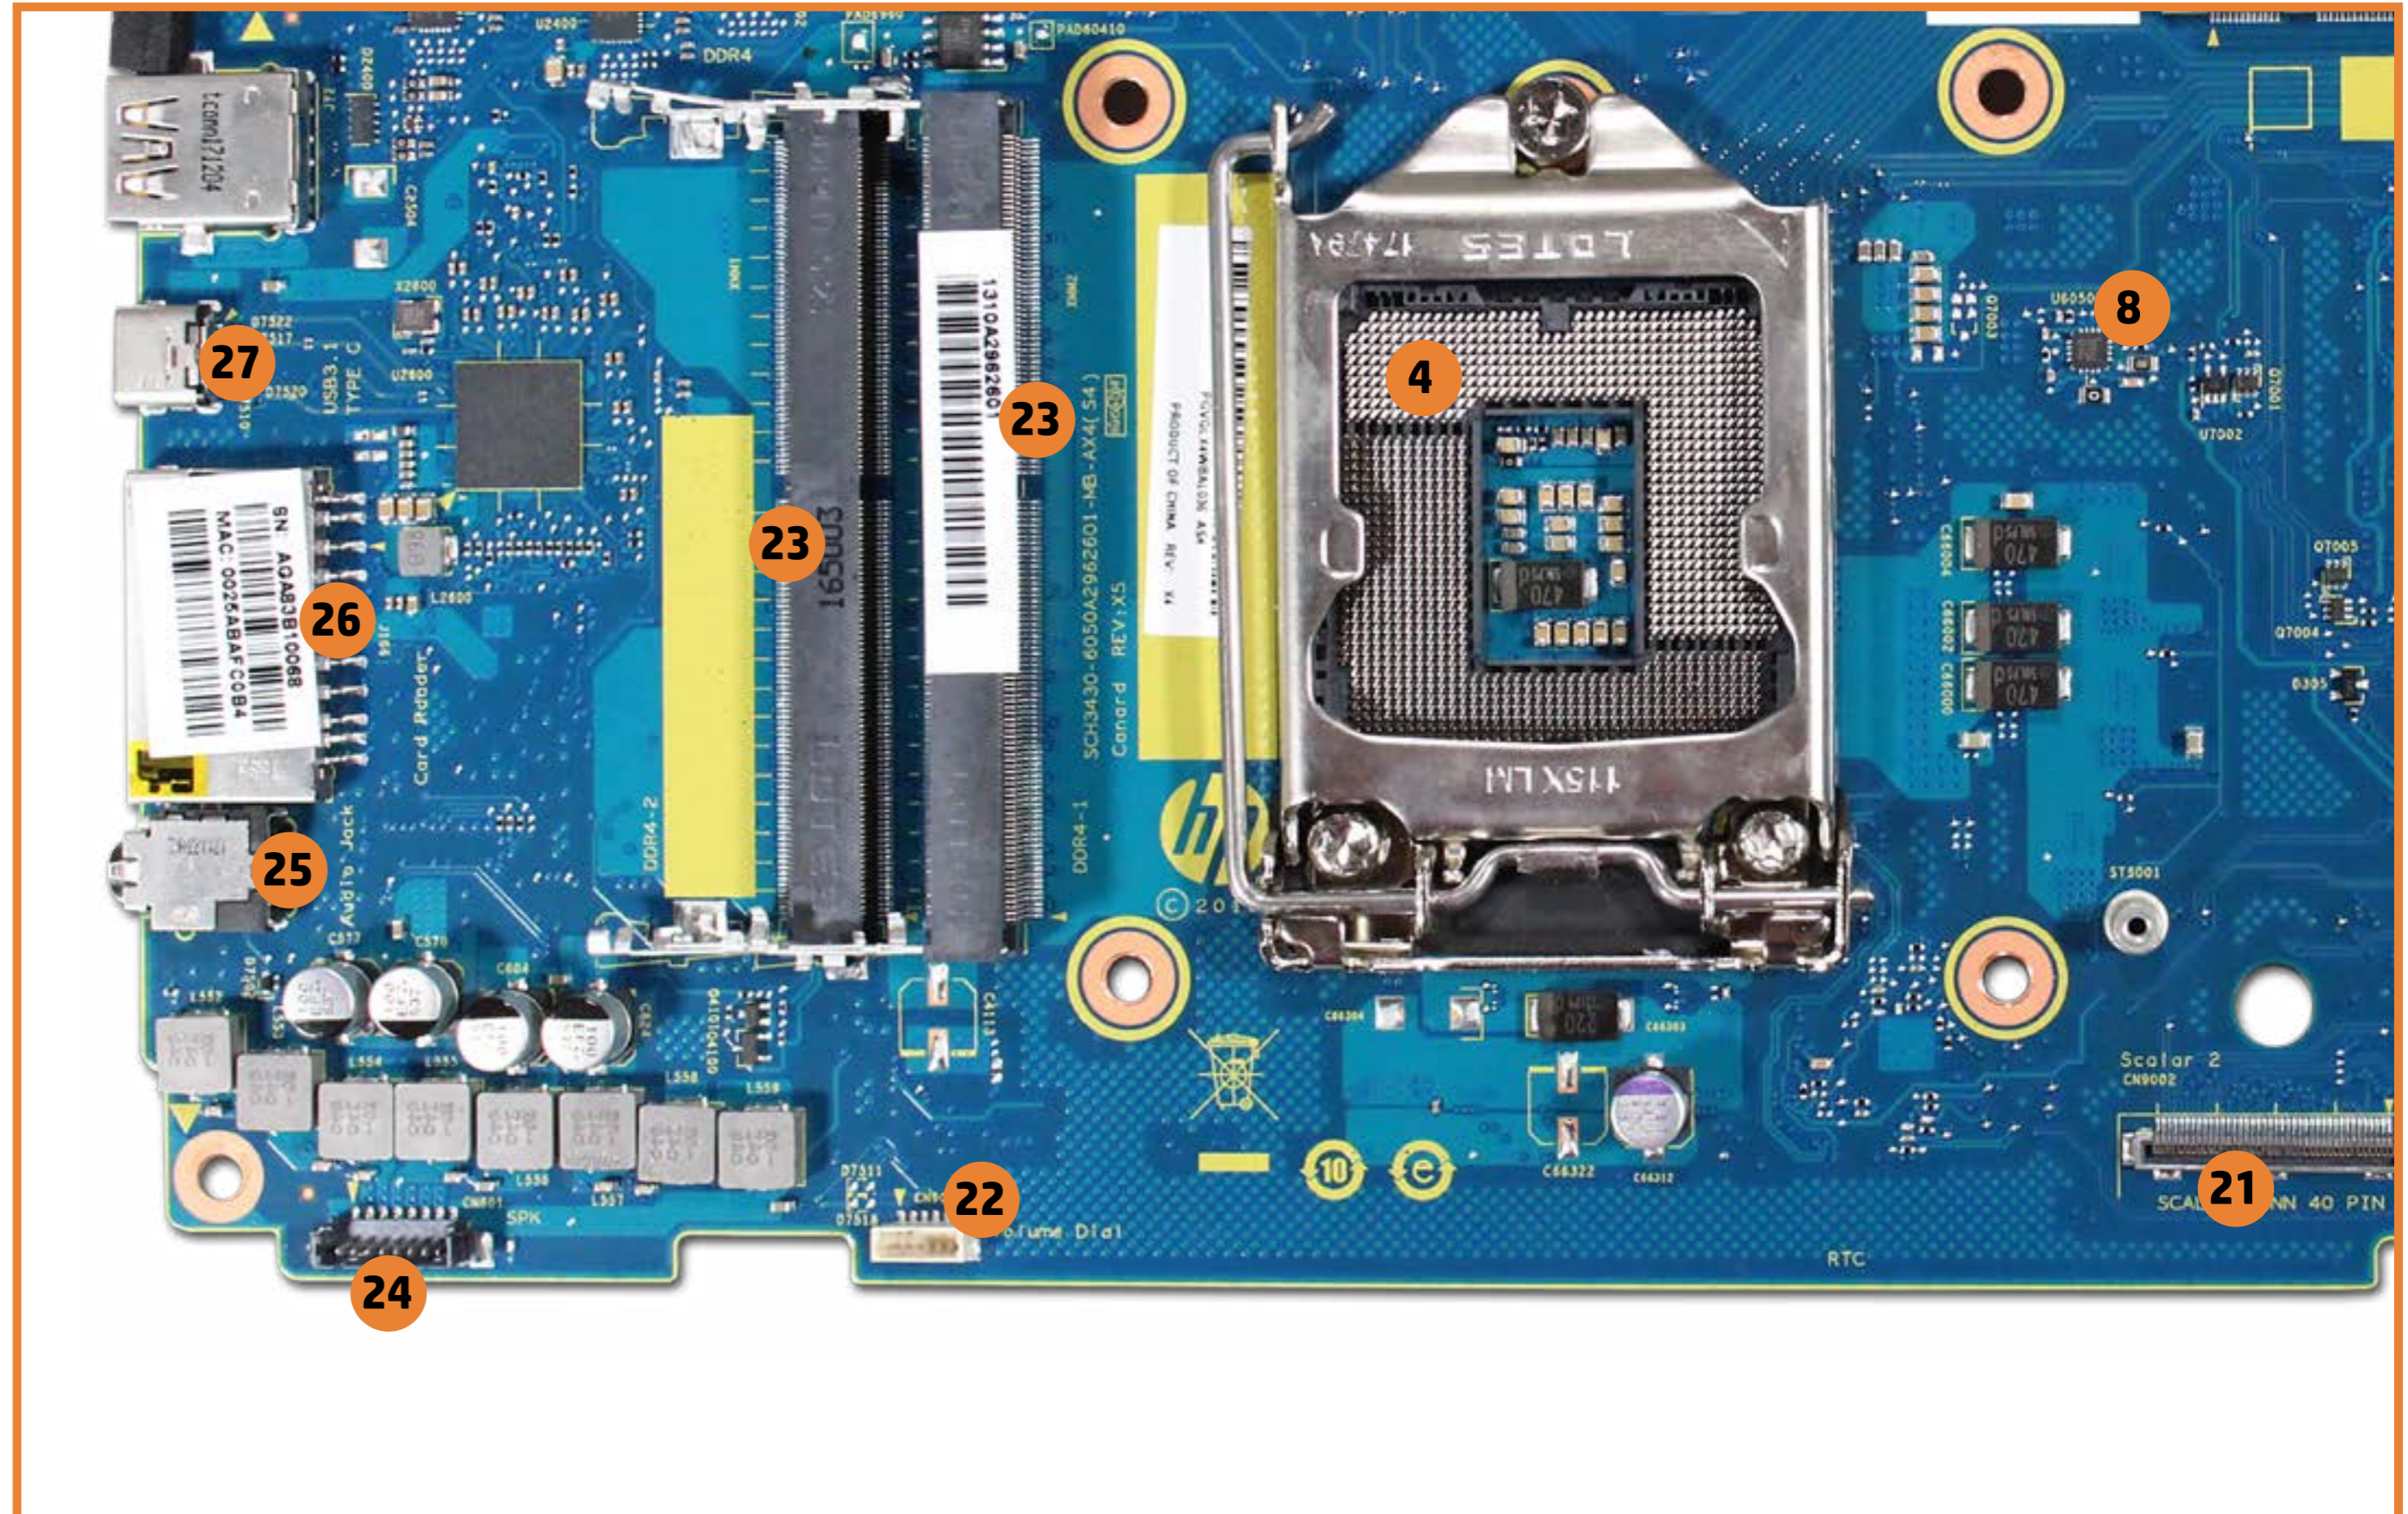

2 X View

1. Four USB 3.1 Gen 1 ports
2. HDMI output port
3. HDMI input port
4. CPU
5. HDMI switch button
6. RJ-45 (Ethernet) port
7. AC adapter port
8. GPU
9. Clear password jumper
10. Power button connector
11. Scalar 1 connector
12. Scalar 3 connector
13. System fan connector
14. HDD SATA connector
15. Wireless charger connector
16. M.2 SSD socket
17. HDD power connector
18. M.2 WLAN socket
19. CMOS jumper
20. RTC battery
21. Scalar 2 connector
22. Volume dial connector
23. Two DDR4 SODIMMs
24. Speaker connector
25. Headphone/microphone combo port
26. Media card reader
27. USB 3.1 Gen 1 Type-C Thunderbolt 3 port