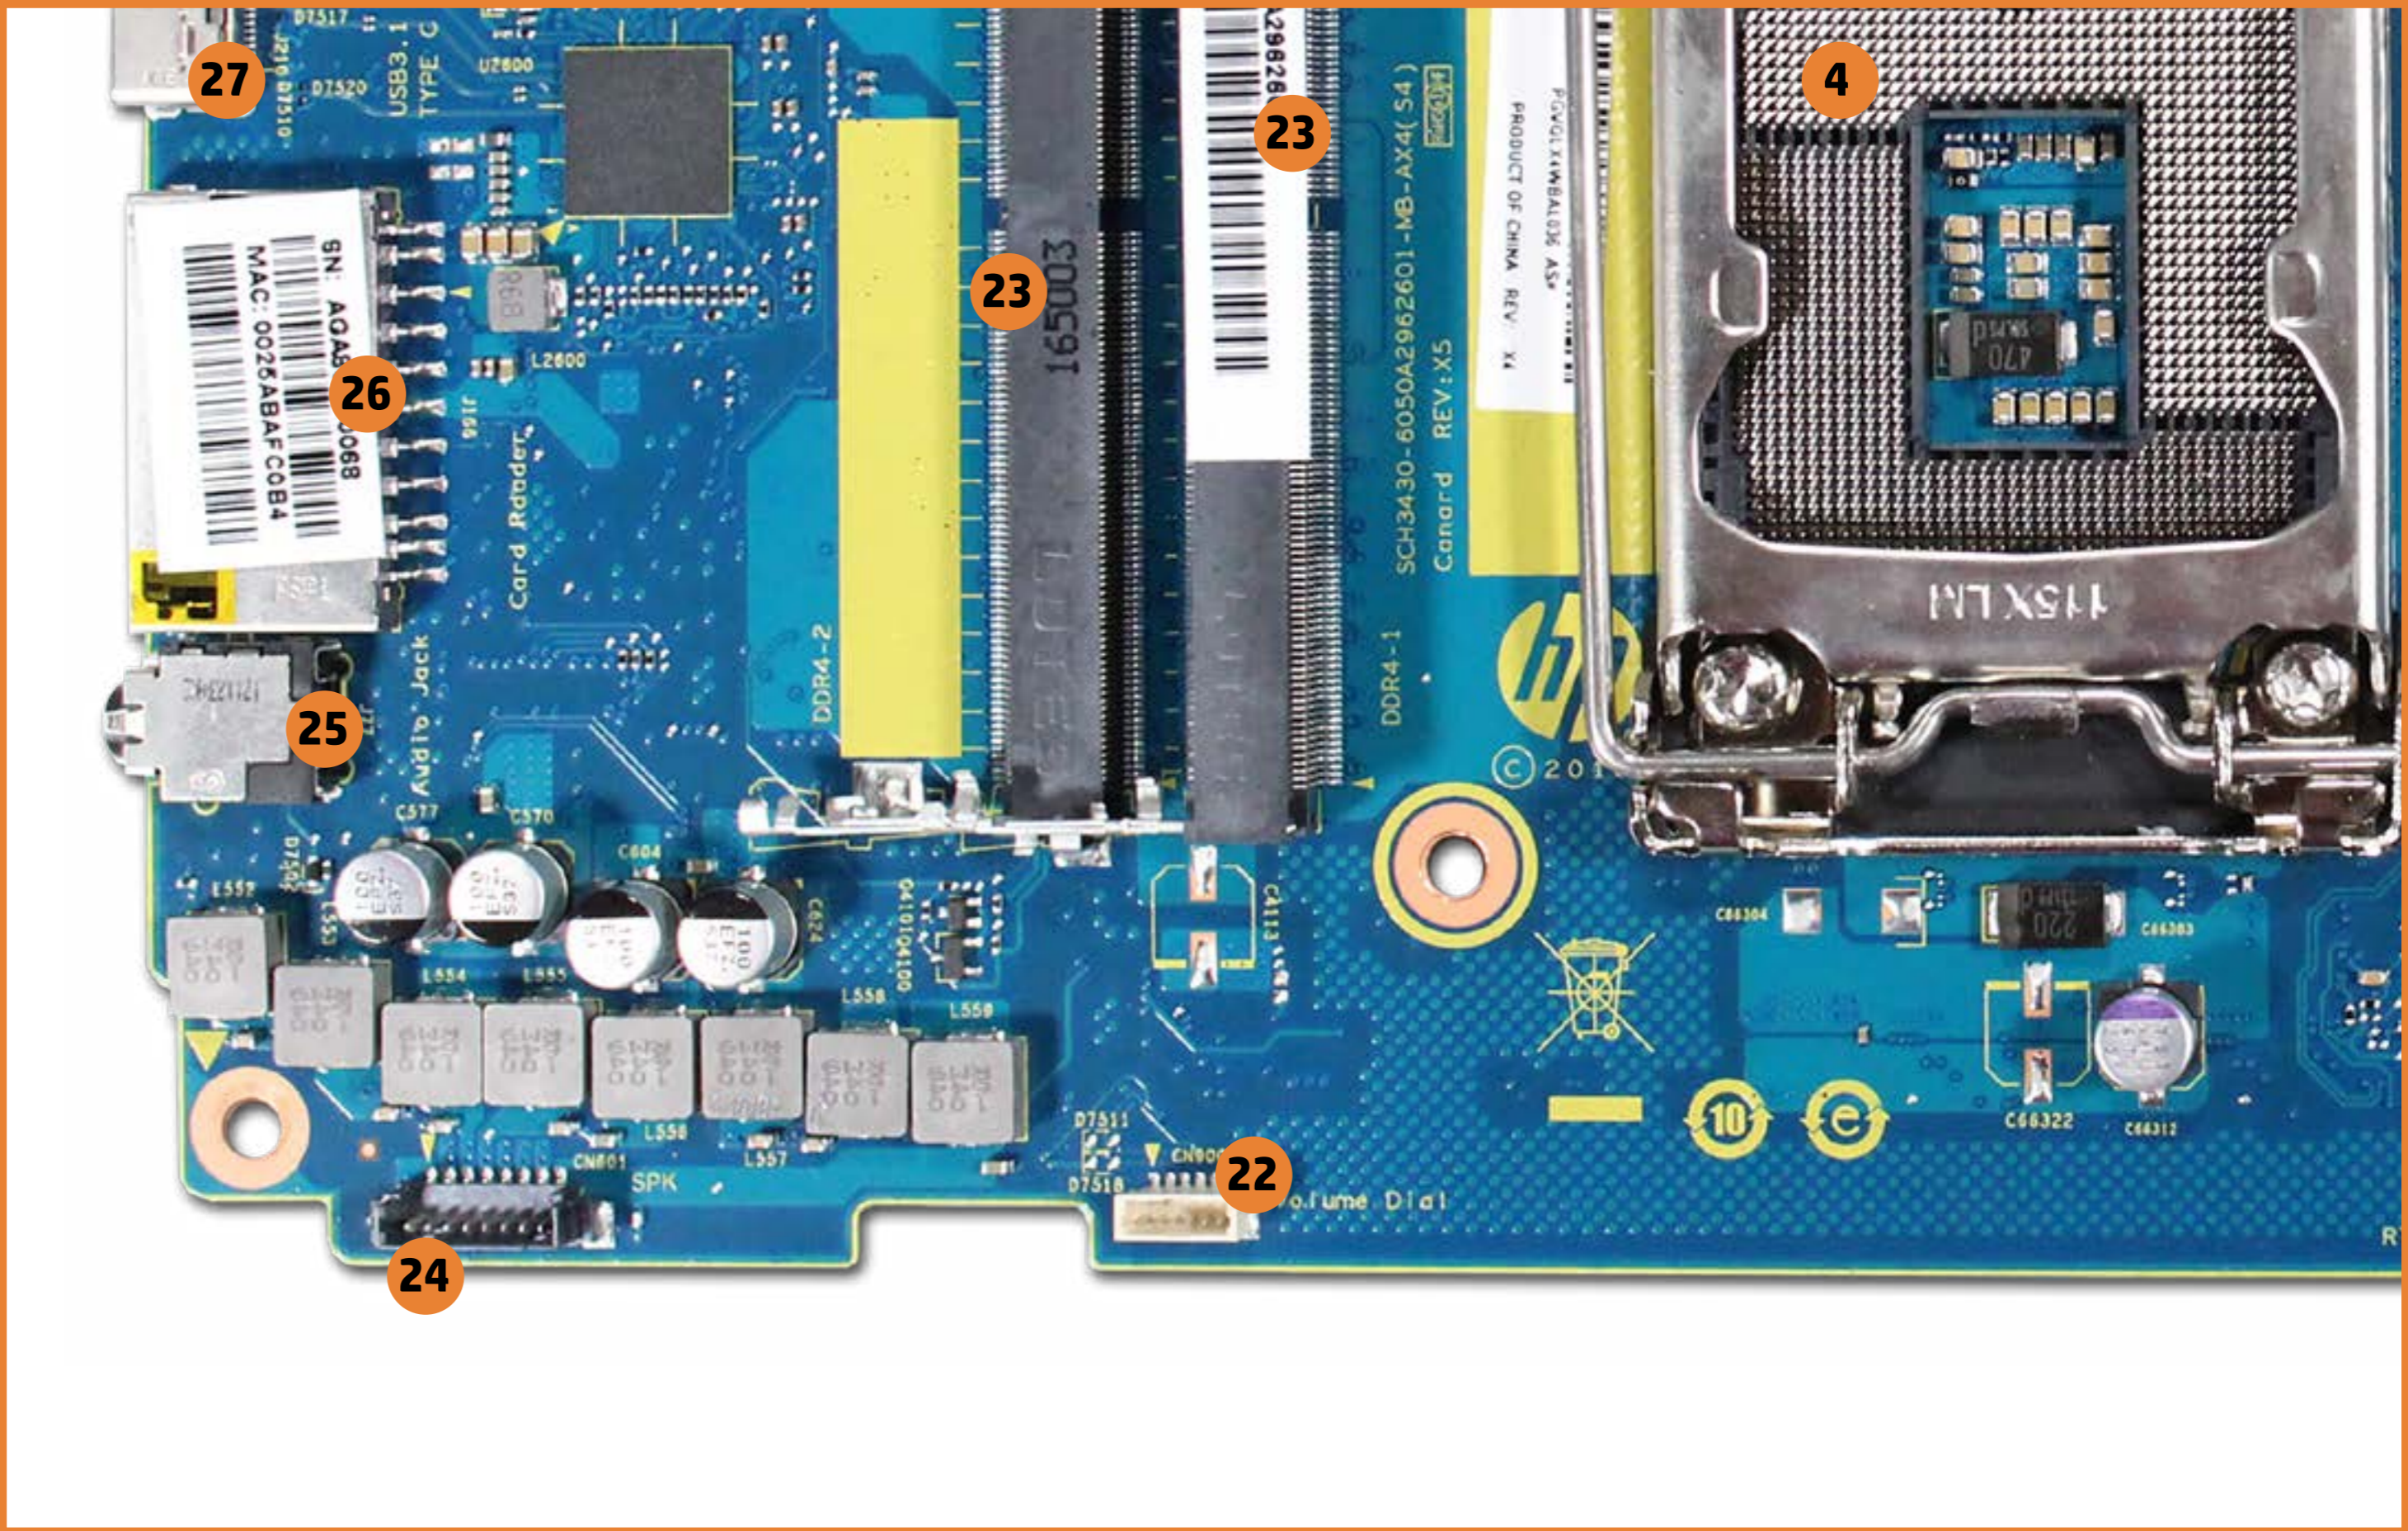

3 X View

1. Four USB 3.1 Gen 1 ports
2. HDMI output port
3. HDMI input port
4. CPU
5. HDMI switch button
6. RJ-45 (Ethernet) port
7. AC adapter port
8. GPU
9. Clear password jumper
10. Power button connector
11. Scalar 1 connector
12. Scalar 3 connector
13. System fan connector
14. HDD SATA connector
15. Wireless charger connector
16. M.2 SSD socket
17. HDD power connector
18. M.2 WLAN socket
19. CMOS jumper
20. RTC battery
21. Scalar 2 connector
22. Volume dial connector
23. Two DDR4 SODIMMs
24. Speaker connector
25. Headphone/microphone combo port
26. Media card reader
27. USB 3.1 Gen 1 Type-C Thunderbolt 3 port