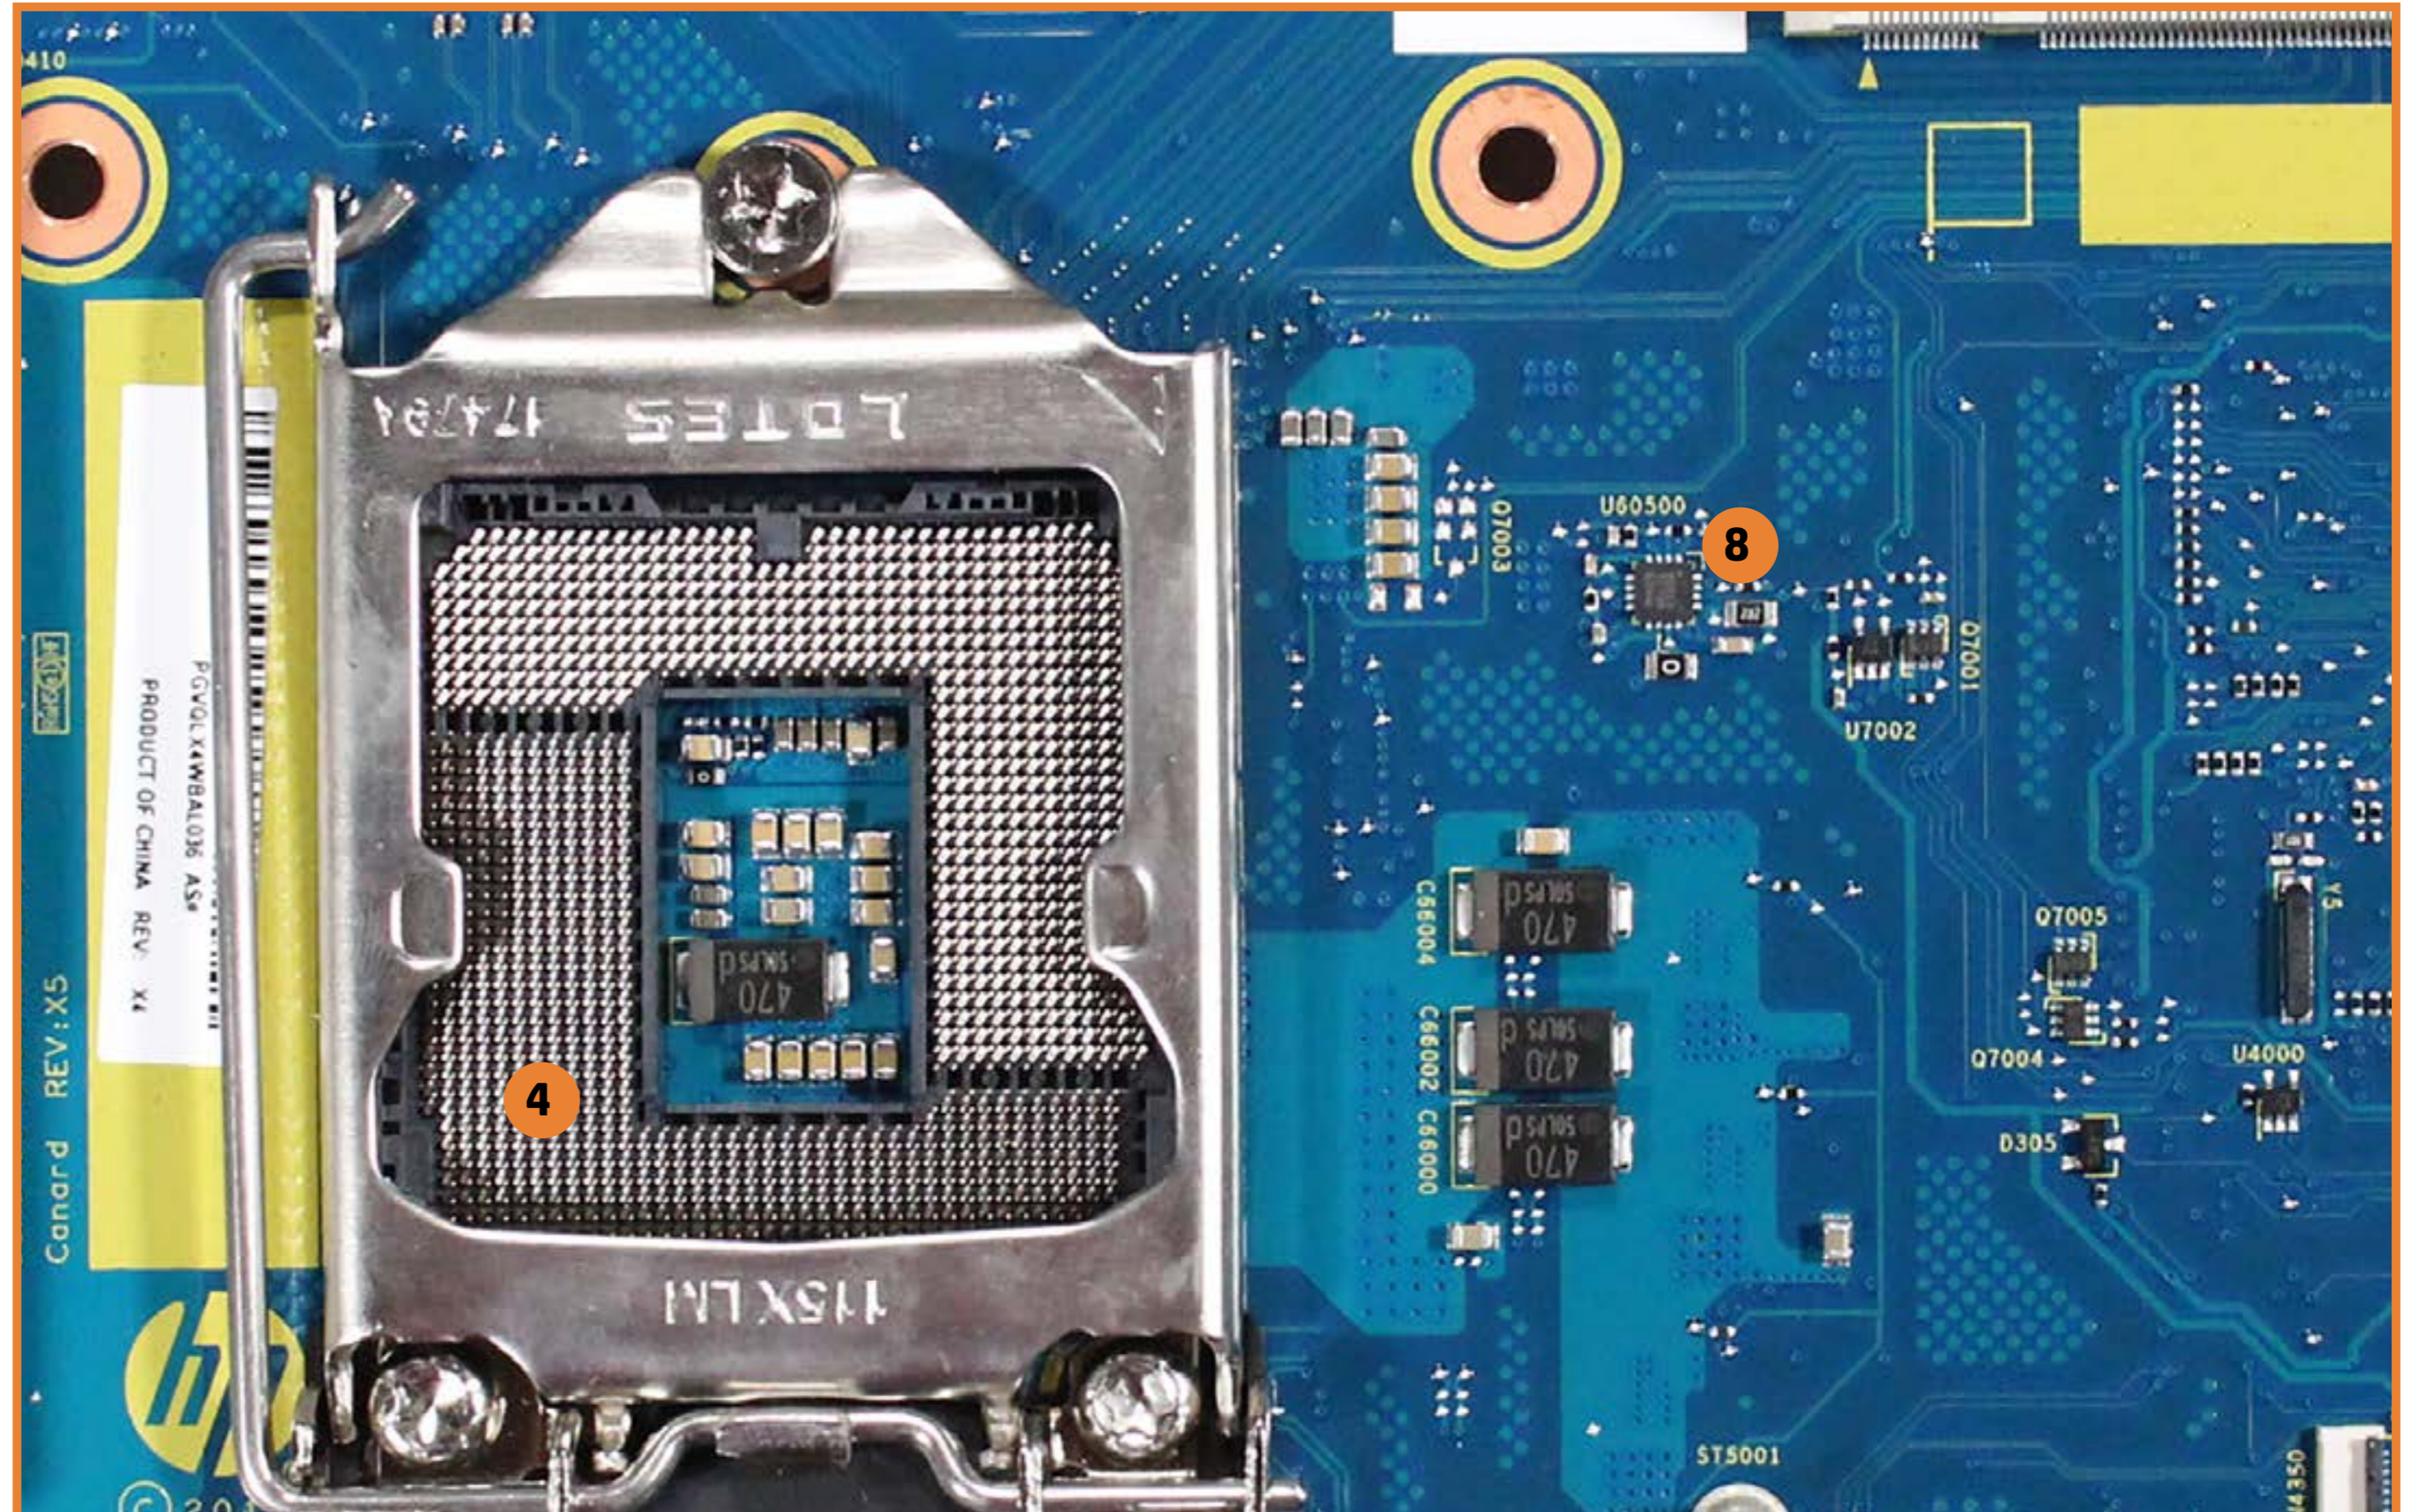

4 X View

1. Four USB 3.1 Gen 1 ports
2. HDMI output port
3. HDMI input port
4. CPU
5. HDMI switch button
6. RJ-45 (Ethernet) port
7. AC adapter port
8. GPU
9. Clear password jumper
10. Power button connector
11. Scalar 1 connector
12. Scalar 3 connector
13. System fan connector
14. HDD SATA connector
15. Wireless charger connector
16. M.2 SSD socket
17. HDD power connector
18. M.2 WLAN socket
19. CMOS jumper
20. RTC battery
21. Scalar 2 connector
22. Volume dial connector
23. Two DDR4 SODIMMs
24. Speaker connector
25. Headphone/microphone combo port
26. Media card reader
27. USB 3.1 Gen 1 Type-C Thunderbolt 3 port