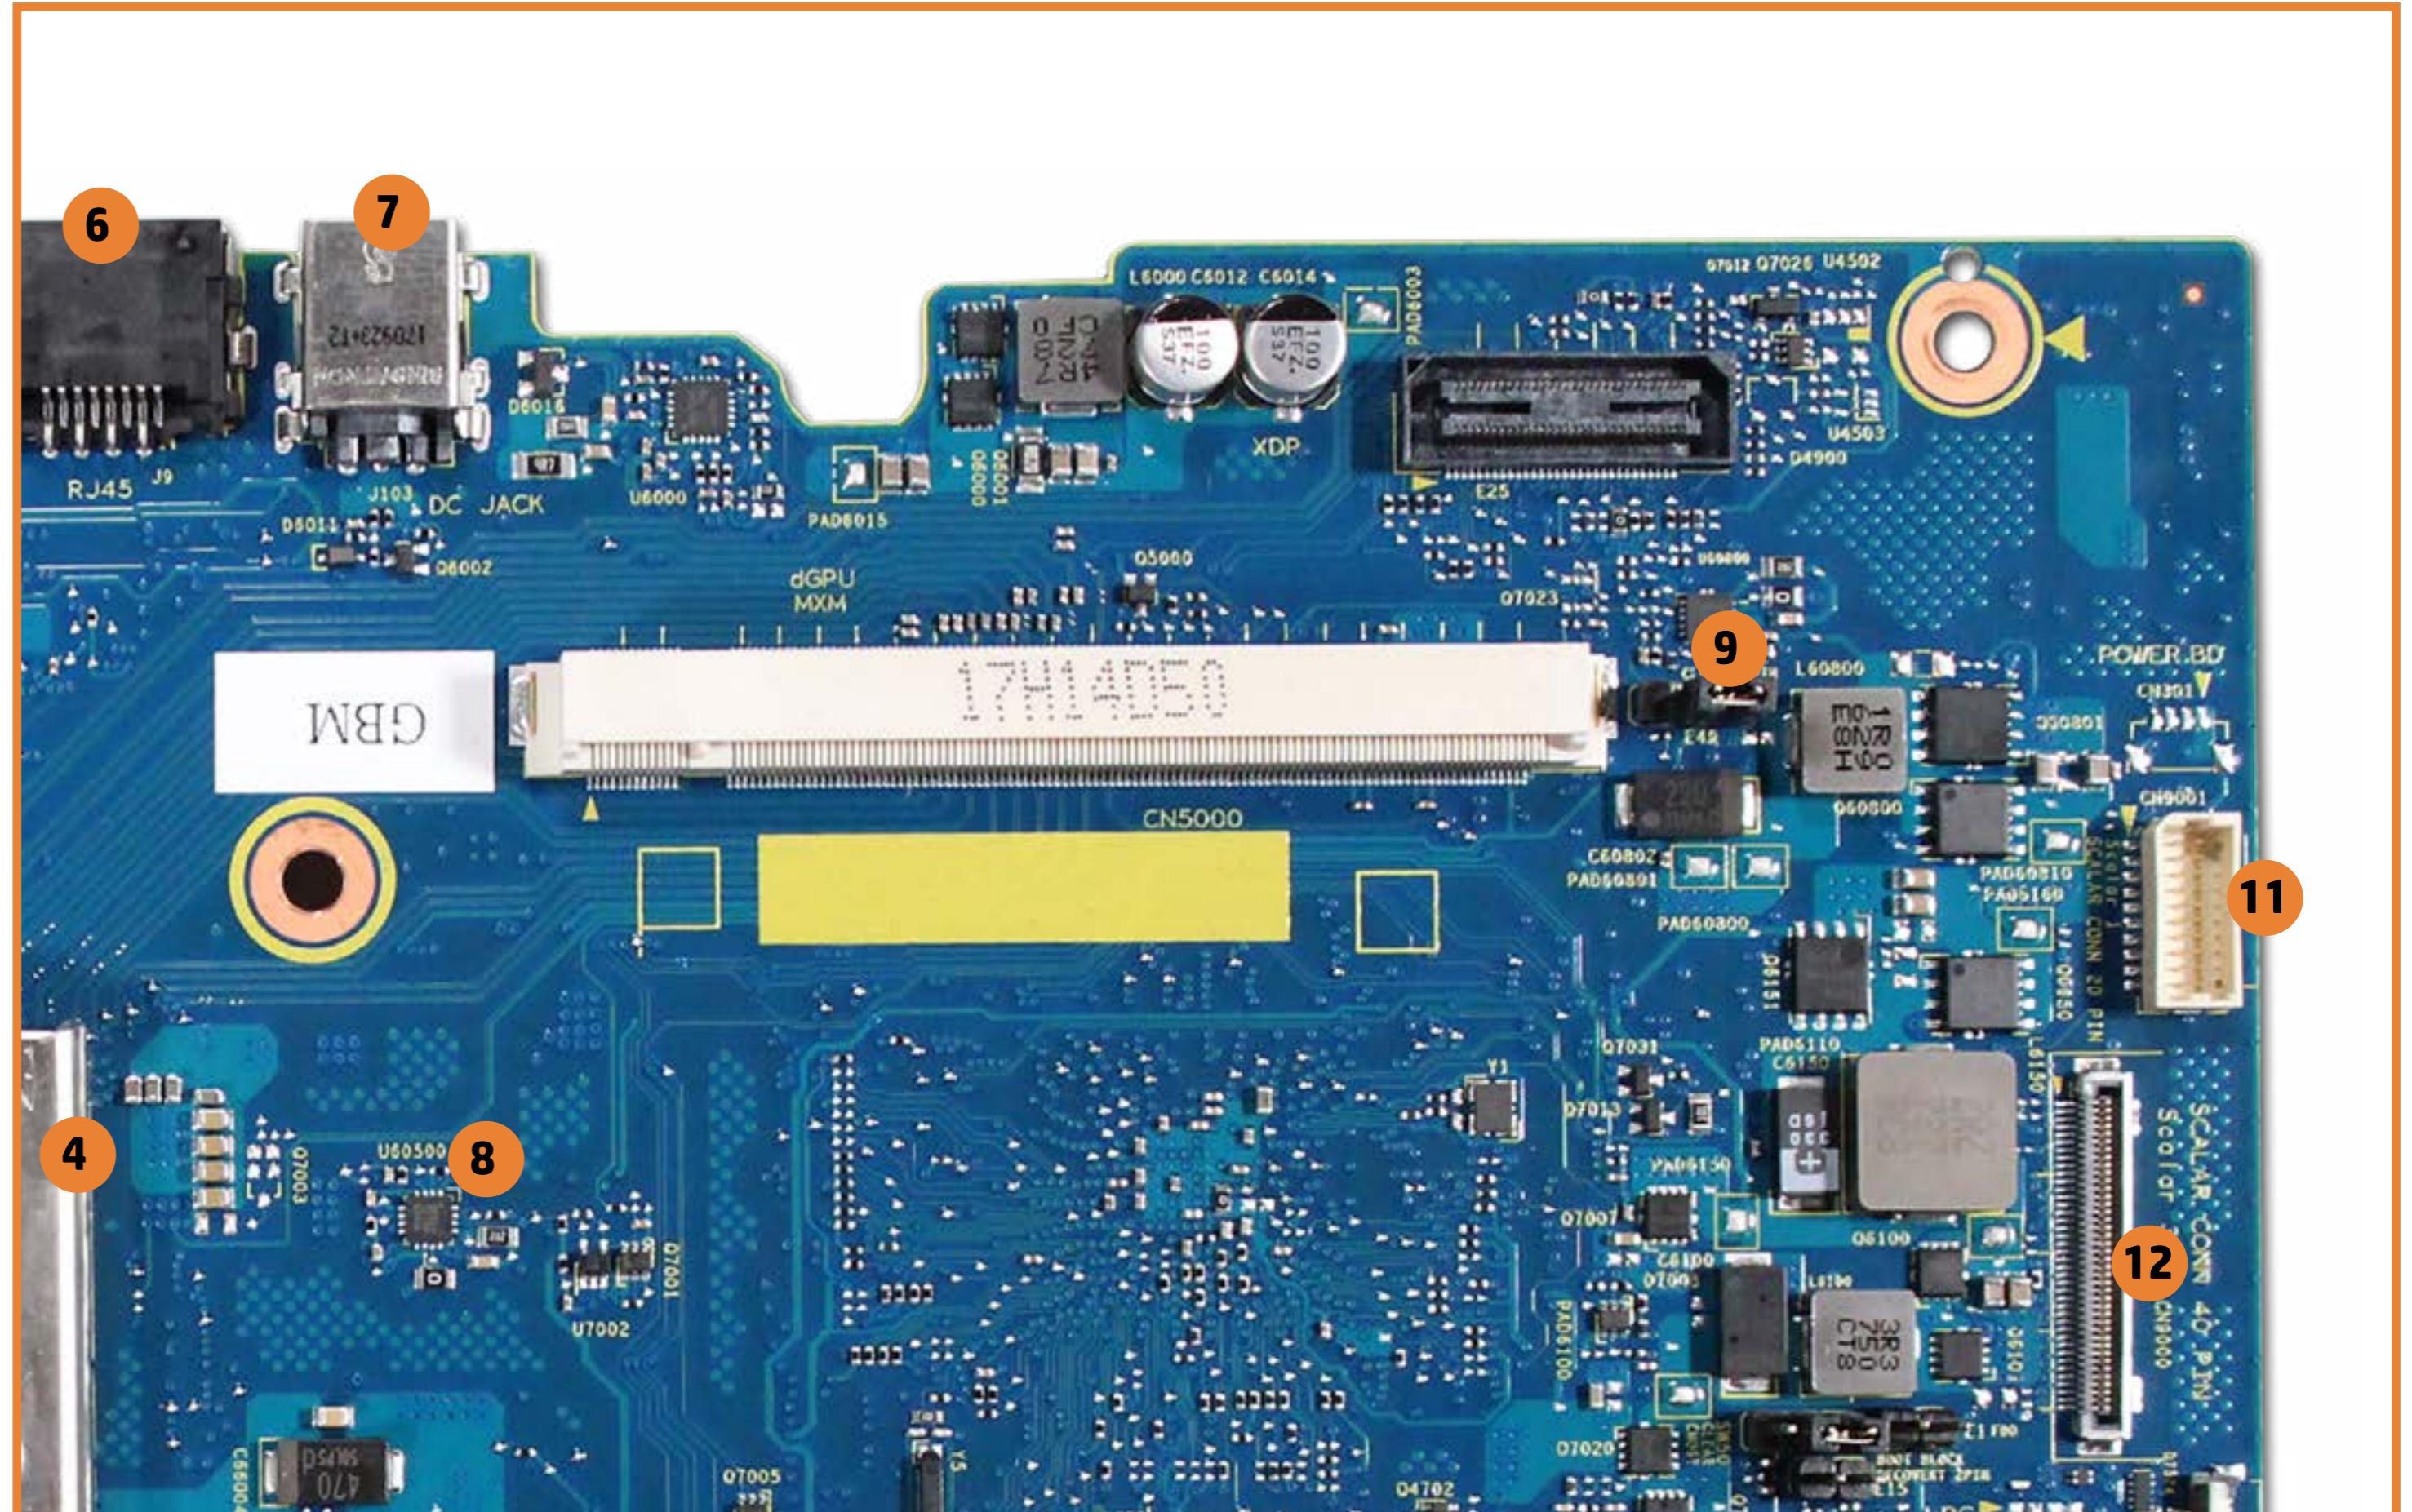

3 X View

1. Four USB 3.1 Gen 1 ports
2. HDMI output port
3. HDMI input port
4. CPU
5. HDMI switch button
6. RJ-45 (Ethernet) port
7. AC adapter port
8. GPU
9. Clear password jumper
10. Power button connector
11. Scalar 1 connector
12. Scalar 3 connector
13. System fan connector
14. HDD SATA connector
15. Wireless charger connector
16. M.2 SSD socket
17. HDD power connector
18. M.2 WLAN socket
19. CMOS jumper
20. RTC battery
21. Scalar 2 connector
22. Volume dial connector
23. Two DDR4 SODIMMs
24. Speaker connector
25. Headphone/microphone combo port
26. Media card reader
27. USB 3.1 Gen 1 Type-C Thunderbolt 3 port