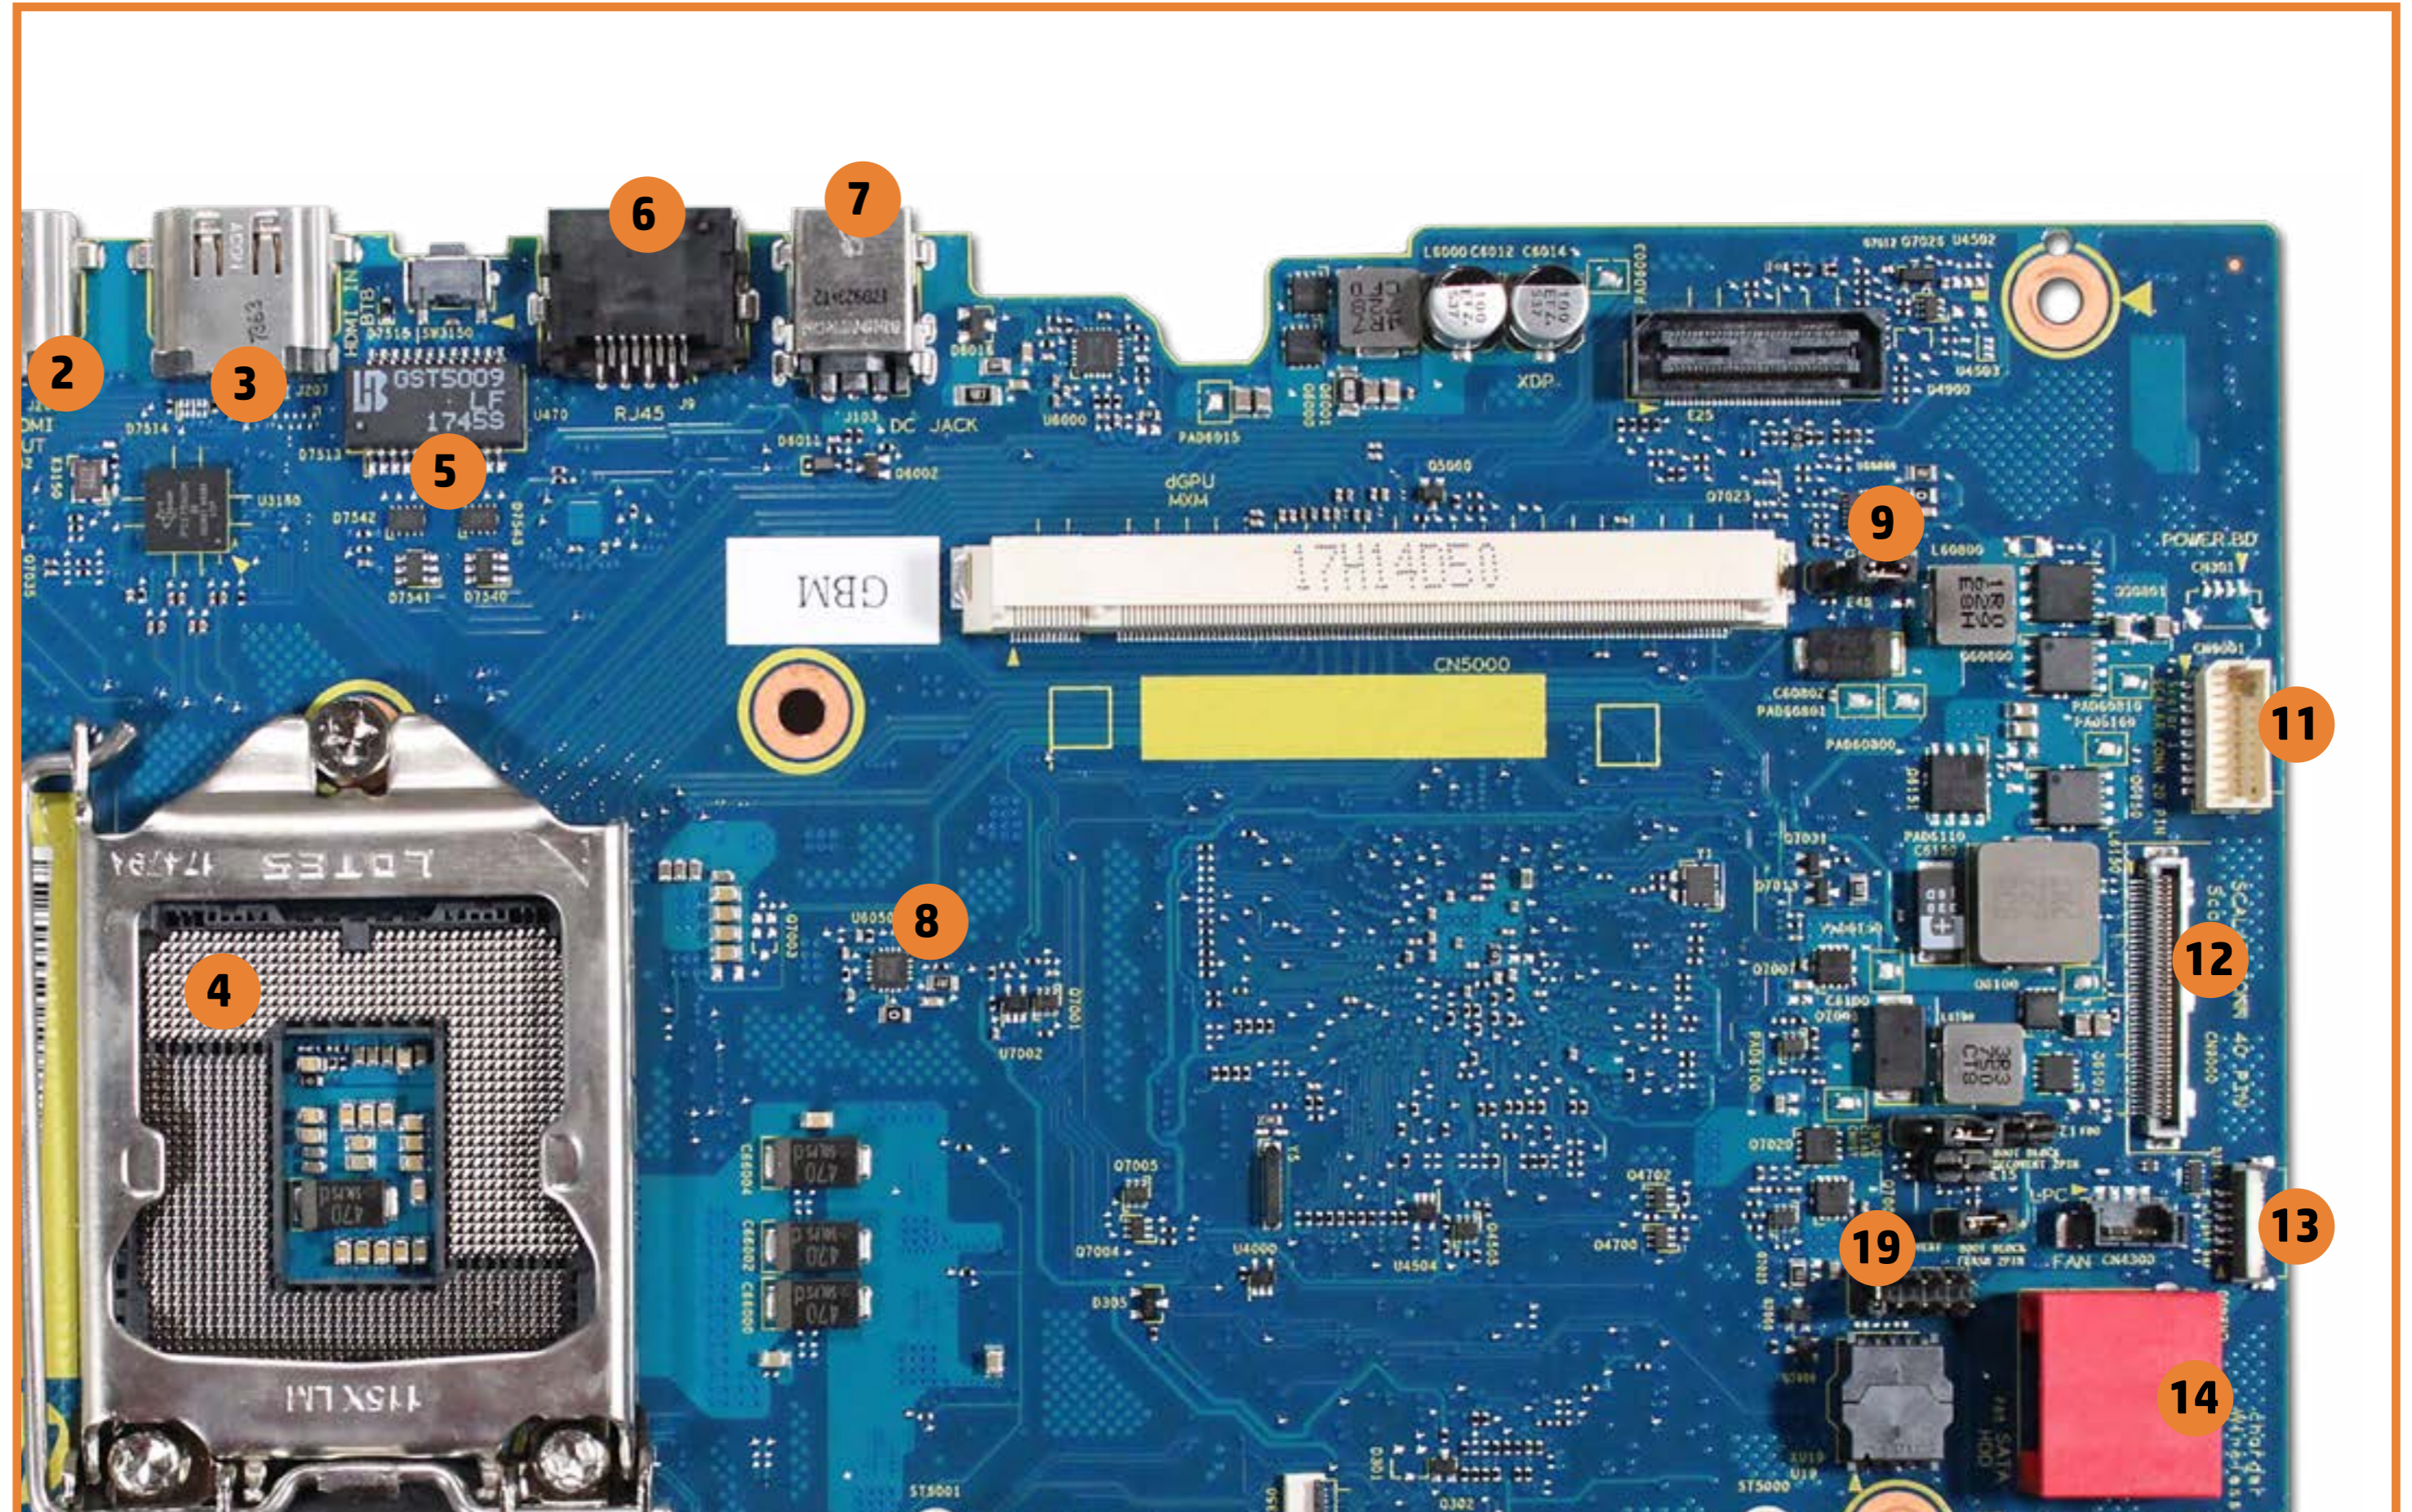

2 X View

1. Four USB 3.1 Gen 1 ports
2. HDMI output port
3. HDMI input port
4. CPU
5. HDMI switch button
6. RJ-45 (Ethernet) port
7. AC adapter port
8. GPU
9. Clear password jumper
10. Power button connector
11. Scalar 1 connector
12. Scalar 3 connector
13. System fan connector
14. HDD SATA connector
15. Wireless charger connector
16. M.2 SSD socket
17. HDD power connector
18. M.2 WLAN socket
19. CMOS jumper
20. RTC battery
21. Scalar 2 connector
22. Volume dial connector
23. Two DDR4 SODIMMs
24. Speaker connector
25. Headphone/microphone combo port
26. Media card reader
27. USB 3.1 Gen 1 Type-C Thunderbolt 3 port