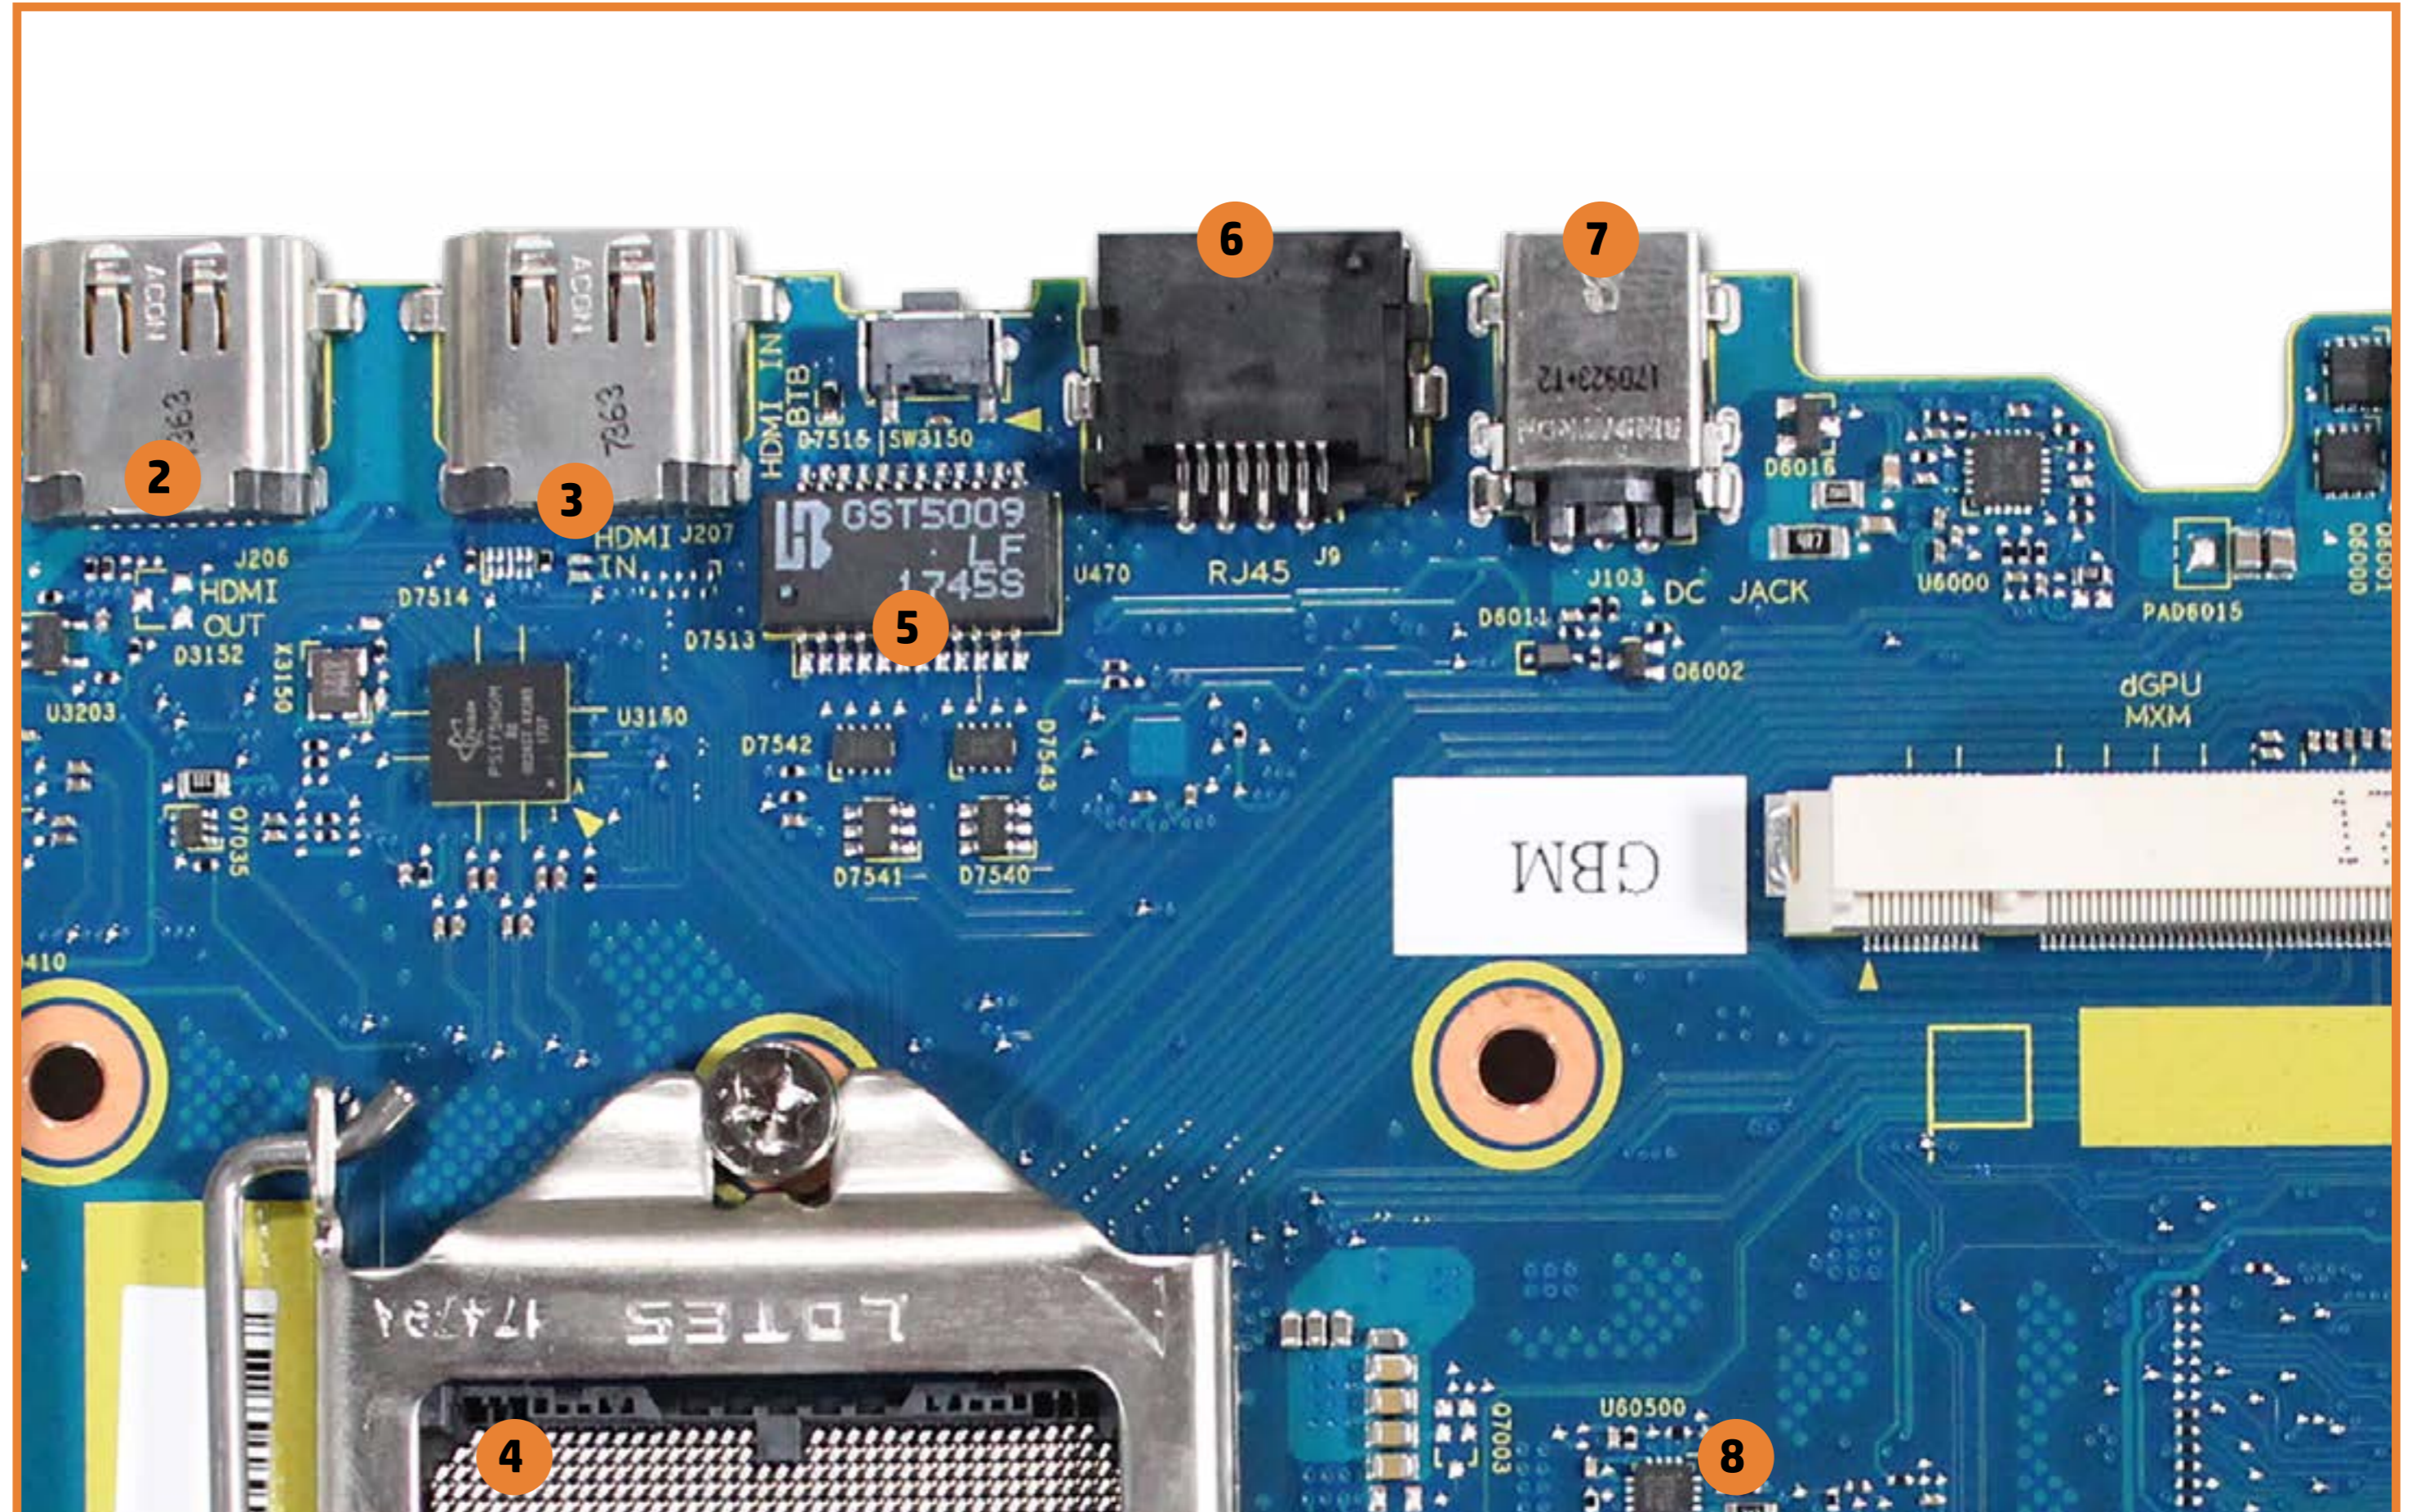

4 X View

1. Four USB 3.1 Gen 1 ports
2. HDMI output port
3. HDMI input port
4. CPU
5. HDMI switch button
6. RJ-45 (Ethernet) port
7. AC adapter port
8. GPU
9. Clear password jumper
10. Power button connector
11. Scalar 1 connector
12. Scalar 3 connector
13. System fan connector
14. HDD SATA connector
15. Wireless charger connector
16. M.2 SSD socket
17. HDD power connector
18. M.2 WLAN socket
19. CMOS jumper
20. RTC battery
21. Scalar 2 connector
22. Volume dial connector
23. Two DDR4 SODIMMs
24. Speaker connector
25. Headphone/microphone combo port
26. Media card reader
27. USB 3.1 Gen 1 Type-C Thunderbolt 3 port