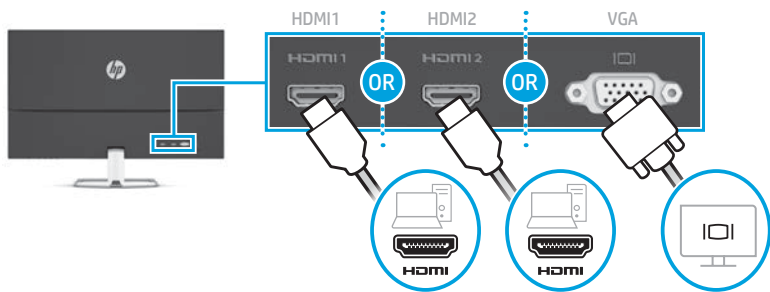

Quick Setup

Optimum Resolution: 1920 × 1080 @ 60 Hz

1

2

3

4

www.hp.com/support

Go to www.hp.com/support to locate your user guide, drivers, and software.