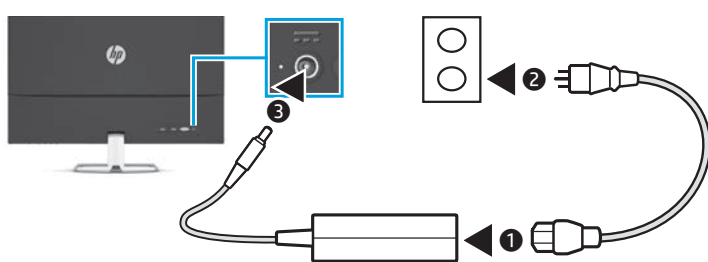

Quick Setup

Optimum Resolution: 1920 × 1080 @ 60 Hz

1

2

3

4

www.hp.com/support

Go to www.hp.com/support to locate your user guide, drivers, and software.