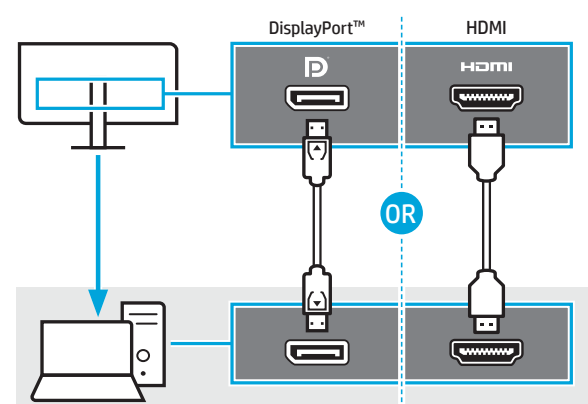

www.hp.com/support

Go to www.hp.com/support to locate your user guide, drivers, and software.

انتقل إلى www.hp.com/support للعثور على دليل المستخدم والبرامج وبرامج التشغيل.

Kunjungi www.hp.com/support untuk menemukan panduan pengguna, driver, dan perangkat lunak Anda. Otidete na www.hp.com/support, za da izteglite rъководството за потребителя, драйвери и софтуер. Přejděte na stránku www.hp.com/support, na které vyhledejte uživatelskou příručku, ovladače a software.

Gå til www.hp.com/support for at finde din brugervejledning, drivere og software.

Gehen Sie zu www.hp.com/support, um Ihr Benutzerhandbuch, Treiber und Software zu finden.

Vaya a www.hp.com/support para localizar su guía del usuario, controladores y software.

Μεταβείτε στη διεύθυνση www.hp.com/support για να βρείτε τον οδηγό χρήσης, τα προγράμματα οδηγησης και το λογισμικό.

Rendez-vous sur www.hp.com/support pour accéder au manuel de l'utilisateur, aux pilotes et aux logiciels.

Accedere alla pagina www.hp.com/support per individuare la guida per l'utente, i driver e il software in uso.

Пайдаланушы нұсқаулығын, драйверлерді және бағдарламалық құралды алу үшін, www.hp.com/support сілтемесіне өтіңіз.

Lai atrastu lietošanas rokasgrāmatu, draiverus un programmatūru, apmeklējiet vietni www.hp.com/support.

Eikite adresu www.hp.com/support ir susiraskite savo naudotojo vadovą, tvarkykles bei programinę įrangą.

A felhasználói útmutatók, illesztőprogramok és szoftverek megkereséséhez lépjen a www.hp.com/support oldalra.

Ga naar www.hp.com/support om de gebruikershandleiding, stuurprogramma's en software te vinden.

Gå til www.hp.com/support for å finne din bruksveiledning, drivere og programvare.

Instrukcję obsługi, sterowniki i oprogramowanie można znaleźć pod adresem www.hp.com/support.

Vá até www.hp.com/support para localizar o seu manual do utilizador, controladores e software.

Accesse www.hp.com/support para encontrar o guia do usuário, drivers e software.

Accesați www.hp.com/support pentru a localiza ghidul pentru utilizatori, driverele și software-ul.

Перейдите по адресу www.hp.com/support, чтобы найти руководство пользователя, загрузить драйверы и программное обеспечение.

Prejdite na lokalitu www.hp.com/support, kde nájdete používateľskú príručku, ovládače a softvér.

Na naslovu www.hp.com/support najdete uporabniški priročnik, gonilnike in programsko opremo.

Siirry osoitteeseen www.hp.com/support, josta voit ladata käyttöoppaan, ohjaimia ja ohjelmistoja.

Gå till www.hp.com/support för att hitta din användarhandbok, dina drivrutiner och din programvara.

Kullanıcı kılavuzunuzu, sürücülerinizi ve yazılımınızı bulmak için www.hp.com/support adresine gidin.

Перейдіть на веб-сайт www.hp.com/support, щоб знайти посібник користувача, драйвери та програмне забезпечення.