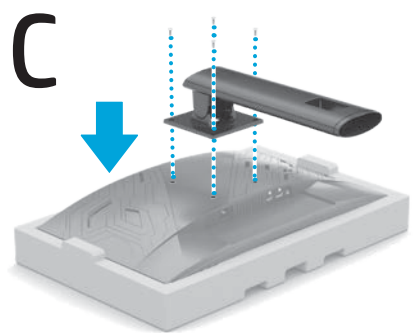

Quick Setup

Optimum Resolution:
1920 × 1080 @ 60 Hz

3

A

B

1

B

D