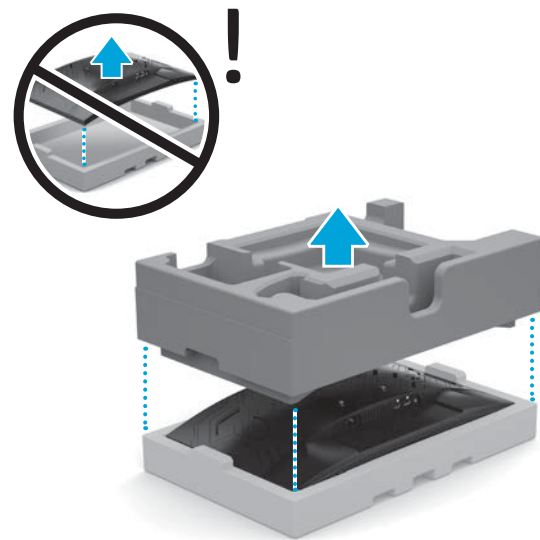

Quick Setup

Optimum Resolution:
1920 × 1080 @ 60 Hz

3

A

B

1

B

D