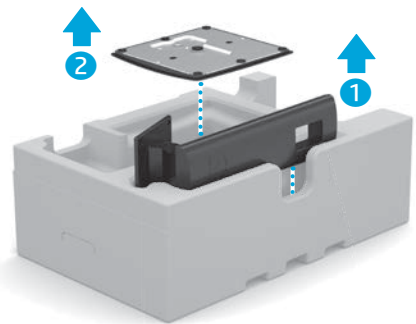

Quick Setup

Optimum Resolution:
1920 × 1080 @ 60 Hz

3

A

B

1

B

D