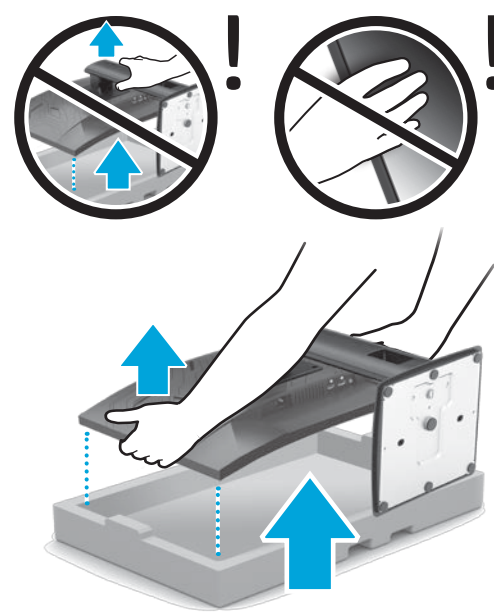

Quick Setup

Optimum Resolution:
1920 × 1080 @ 60 Hz

3

A

B

1

B

D