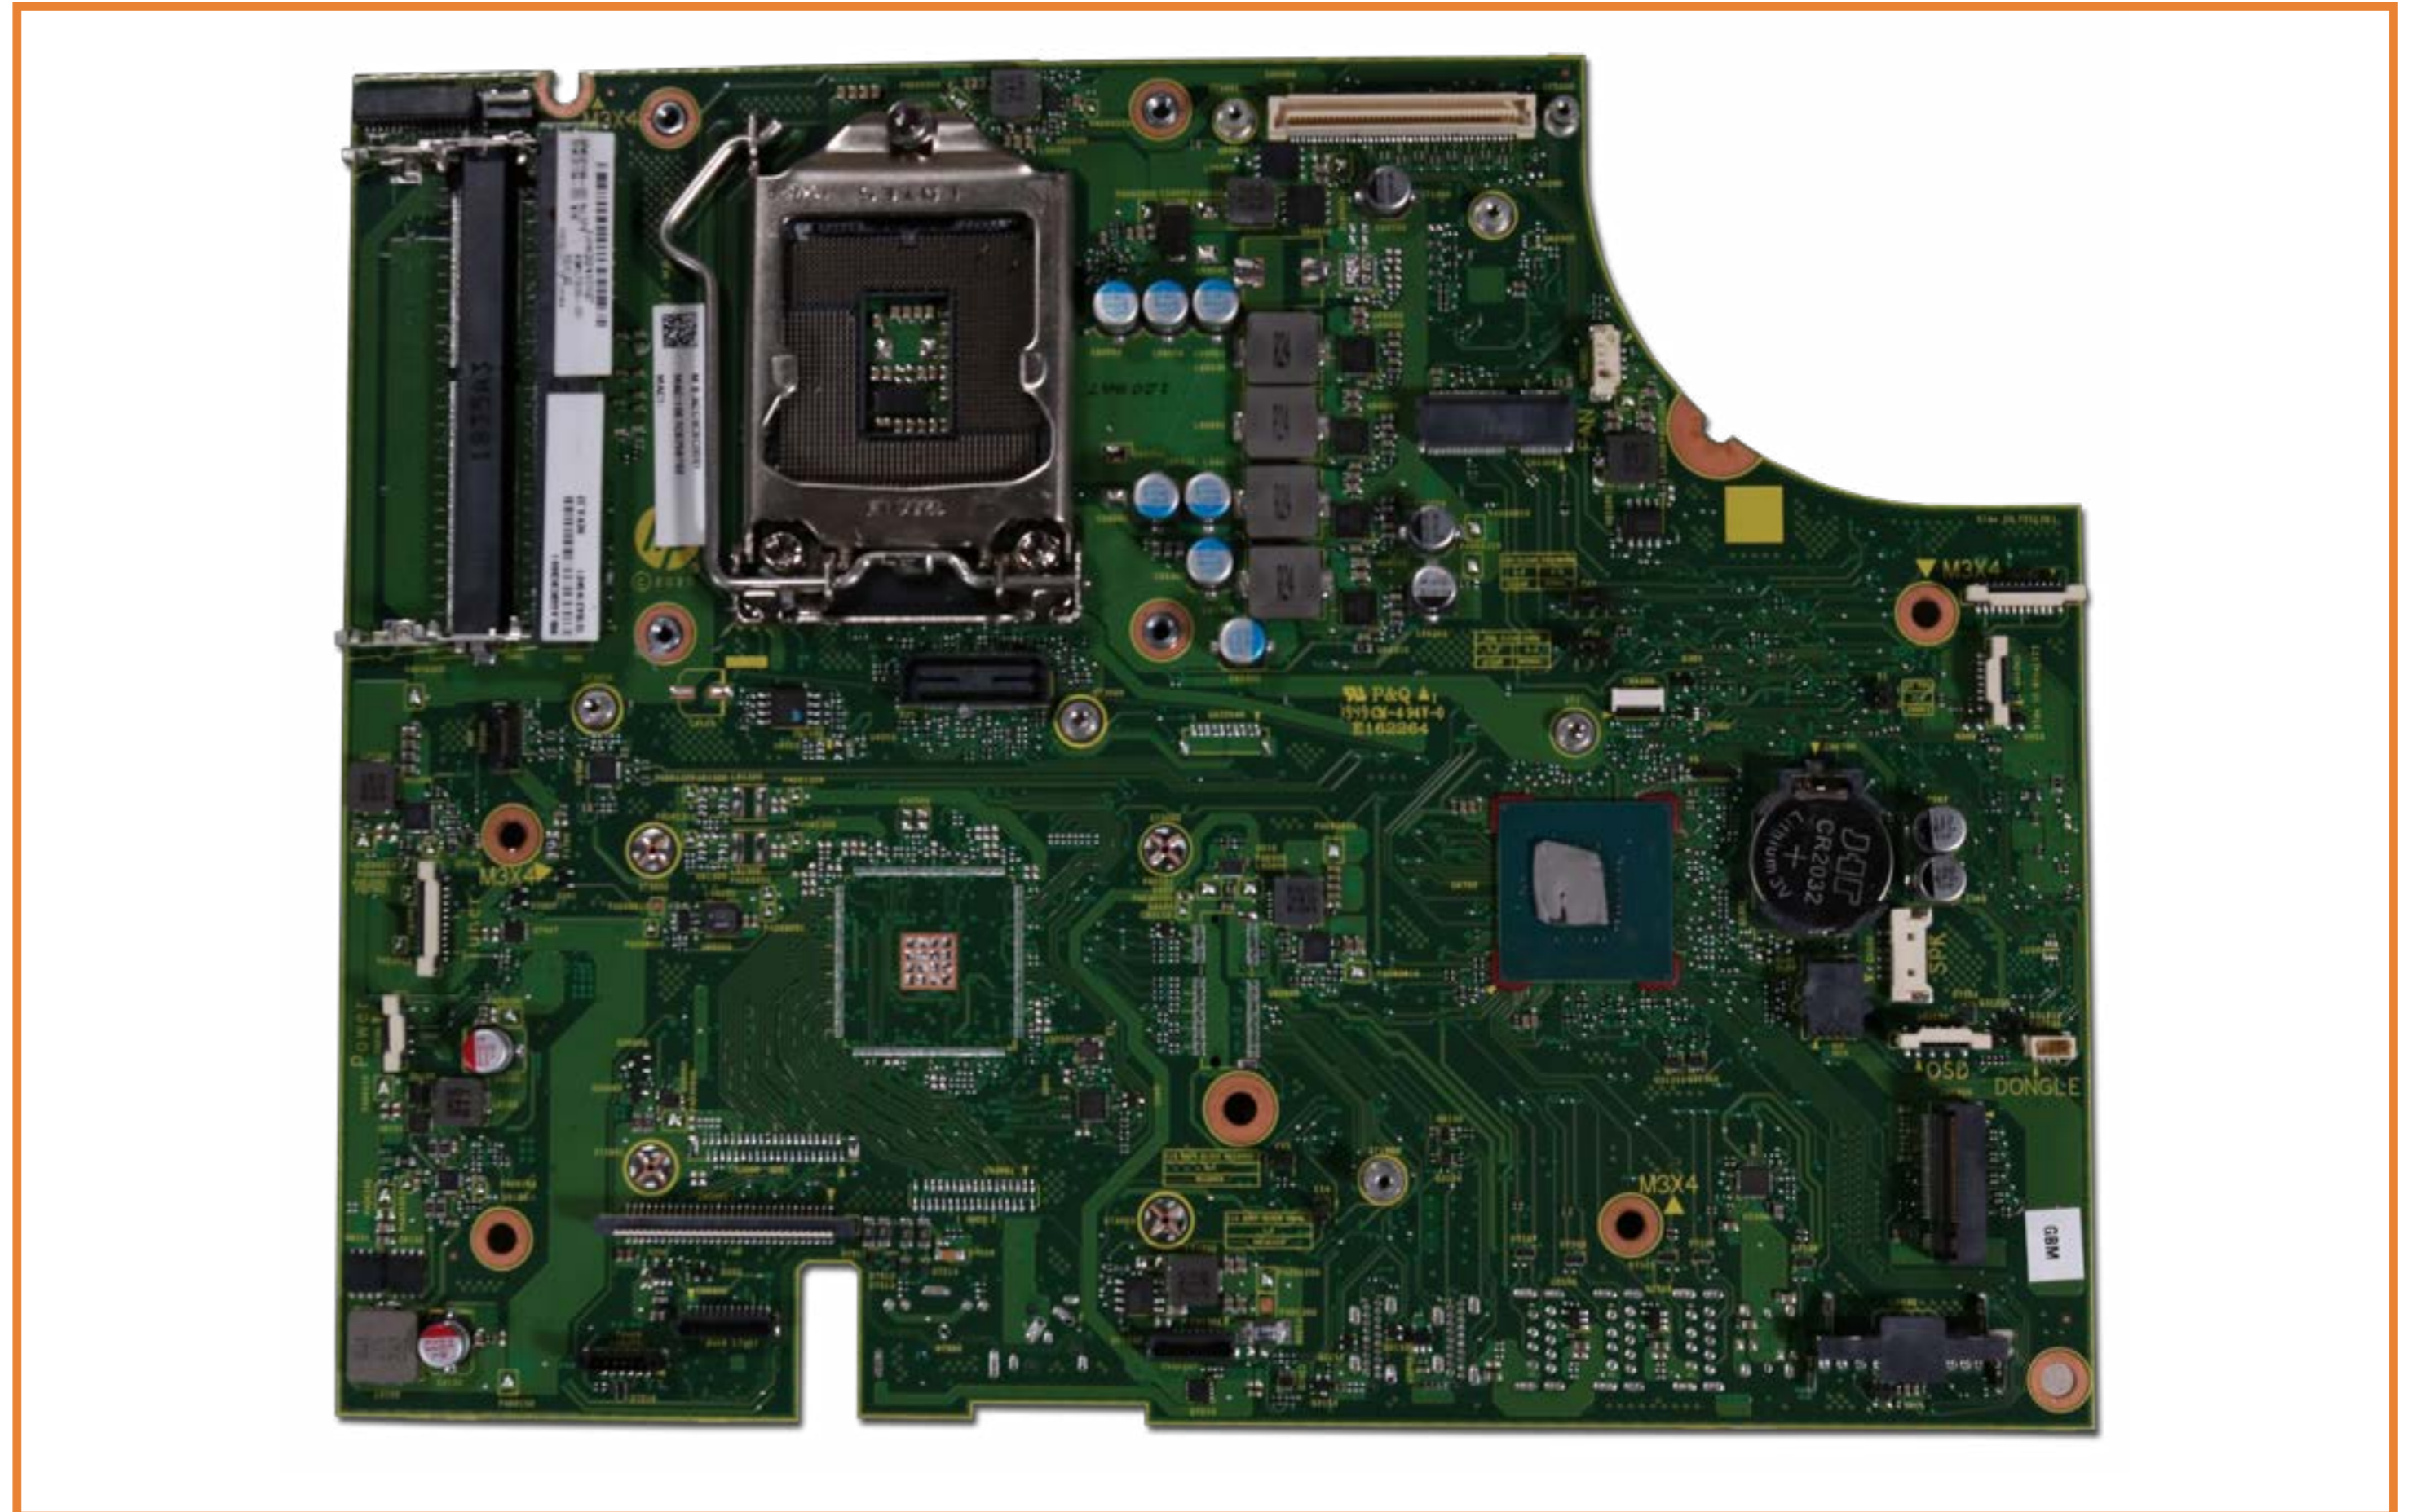

Top

Bottom

1 X Top View

1 X 2 X 3 X 4 X