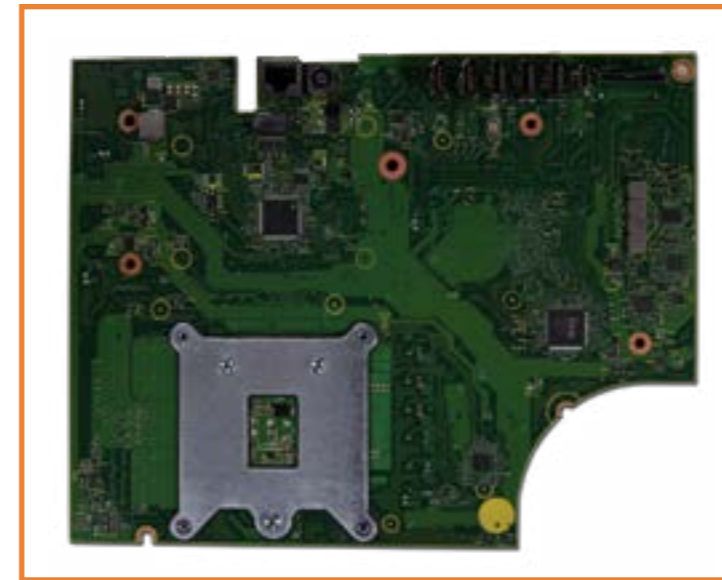

[Back to Welcome page](#)

Views

Bottom