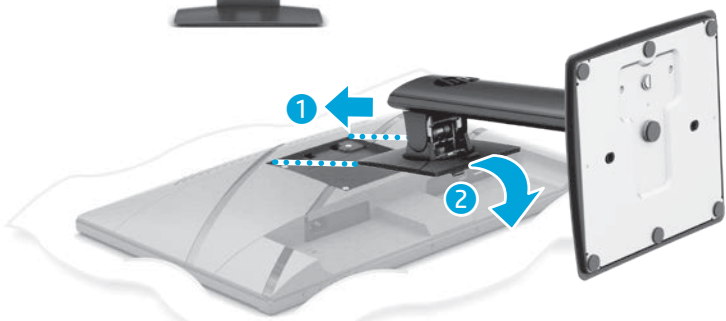

Quick Setup

Optimum Resolution: 1920 × 1080 @ 144 Hz

1

OR

2

3

4

5