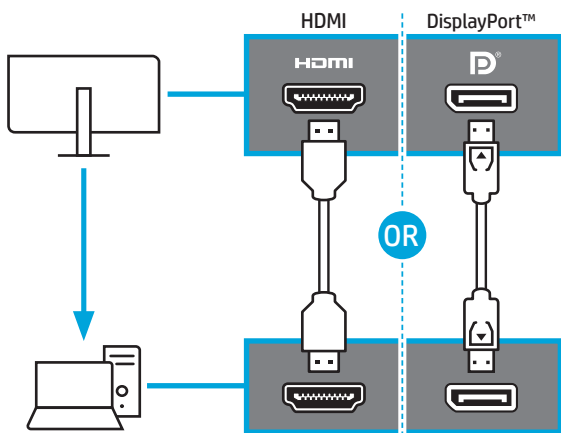

Quick Setup

Optimum Resolution: 1920 × 1080 @ 144 Hz

1

OR

2

3

4

5