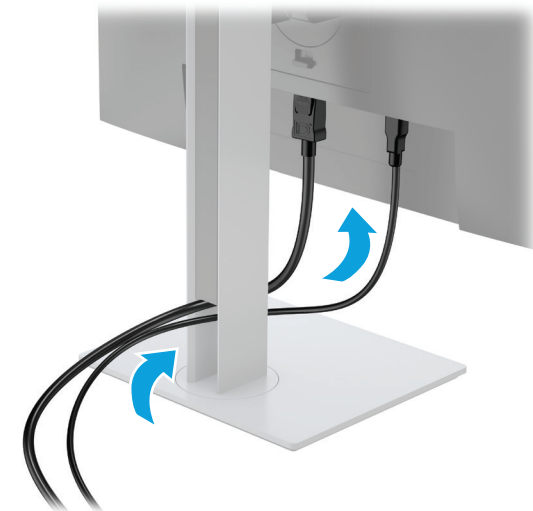

Quick Setup

Optimum Resolution

68.5 cm/27-inch: 2560 x 1440 @ 60 Hz (DisplayPort, HDMI, USB Type-C)
1920 x 1080 @ 60 Hz (VGA)

1

2

3

4

USB

DISP_SIP_Compact_27_34_940344-B21_v5
Color Side 1:
CMYK + PMS 2925;
bleeds 2 sides
Color Side 2:
BLACK
Flat size:
22 x 18 in.
No Folds:

5/31/2017 7:26:39 PM