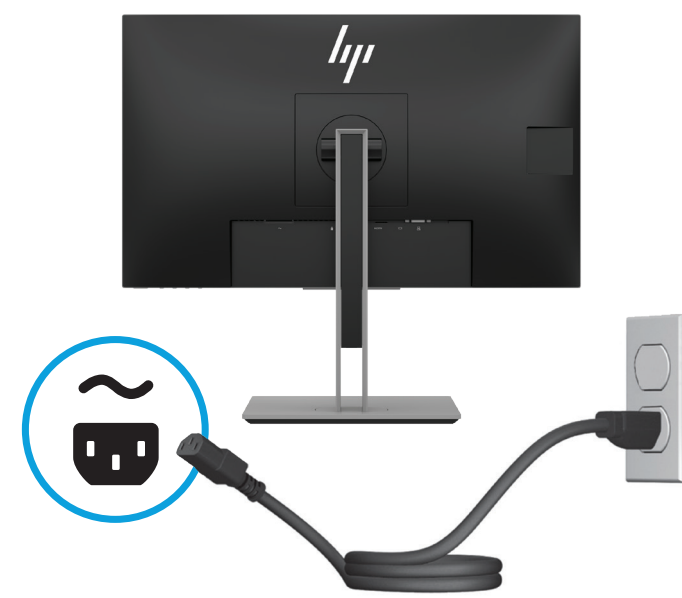

Quick Setup

Optimum Resolution

68.5 cm/27-inch: 2560 x 1440 @ 60 Hz (DisplayPort, HDMI, USB Type-C)
1920 x 1080 @ 60 Hz (VGA)

1

2

3

4

USB

5

6

<http://www.hp.com/support>

940344-B21

© Copyright 2017 HP Development Company, L.P. The information contained herein is subject to change without notice.
HP shall not be liable for technical or editorial errors or omissions contained herein.
First Edition: June 2017
Printed in xxxxxx

DISP_SIP_Compact_27_34_940344-B21_v5
Color Side 1:
CMYK + PMS 2925;
bleeds 2 sides
Color Side 2:
BLACK
Flat size:
22 x 18 in.
No Folds:

5/31/2017 7:26:39 PM