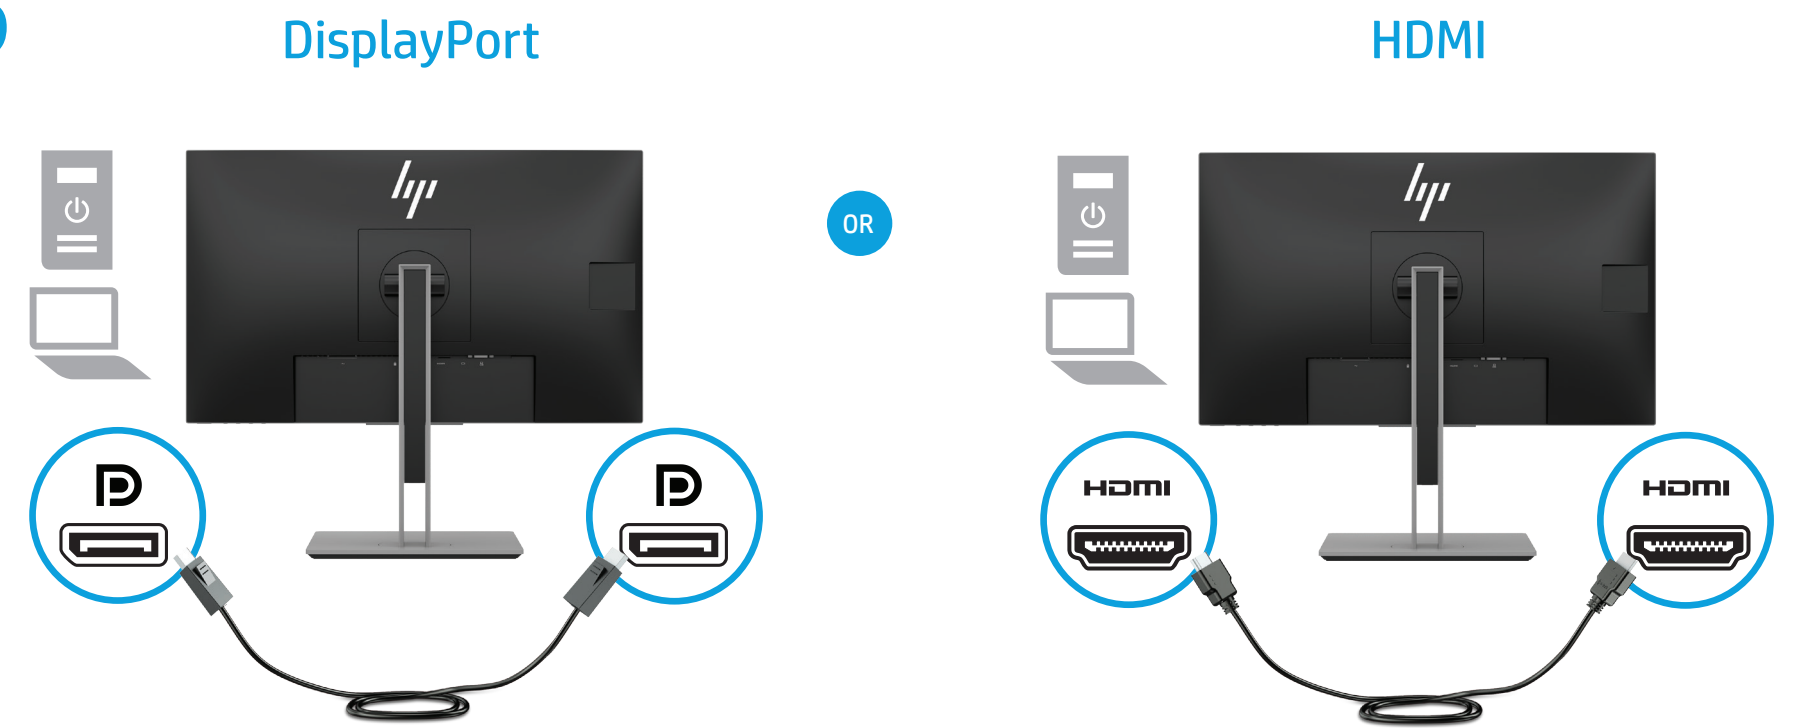

Quick Setup

Optimum Resolution

68.5 cm/27-inch: 2560 x 1440 @ 60 Hz (DisplayPort, HDMI, USB Type-C)
1920 x 1080 @ 60 Hz (VGA)

1

2

3

4

USB

DISP_SIP_Compact_27_34_940344-B21_v5
Color Side 1:
CMYK + PMS 2925;
bleeds 2 sides
Color Side 2:
BLACK
Flat size:
22 x 18 in.
No Folds:

5/31/2017 7:26:39 PM