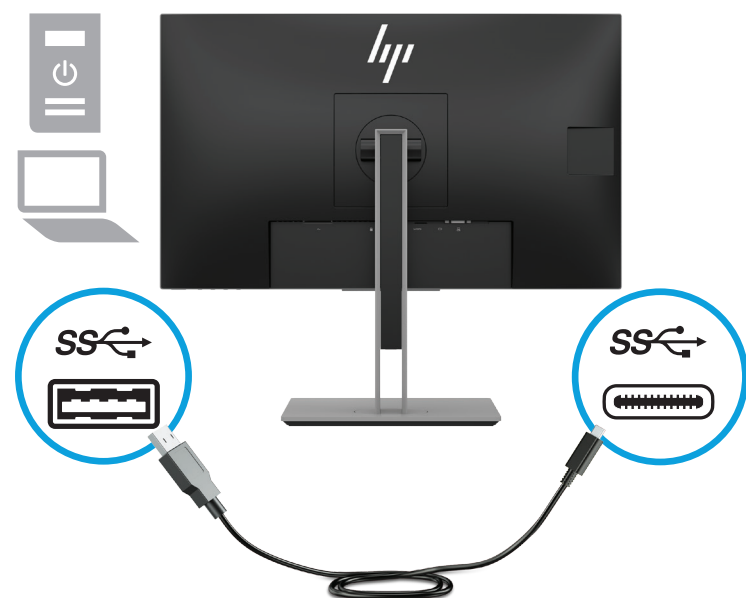

Quick Setup

Optimum Resolution

68.5 cm/27-inch: 2560 x 1440 @ 60 Hz (DisplayPort, HDMI, USB Type-C)
1920 x 1080 @ 60 Hz (VGA)

1

2

3

4

USB

DISP_SIP_Compact_27_34_940344-B21_v5
Color Side 1:
CMYK + PMS 2925;
bleeds 2 sides
Color Side 2:
BLACK
Flat size:
22 x 18 in.
No Folds:

5/31/2017 7:26:39 PM