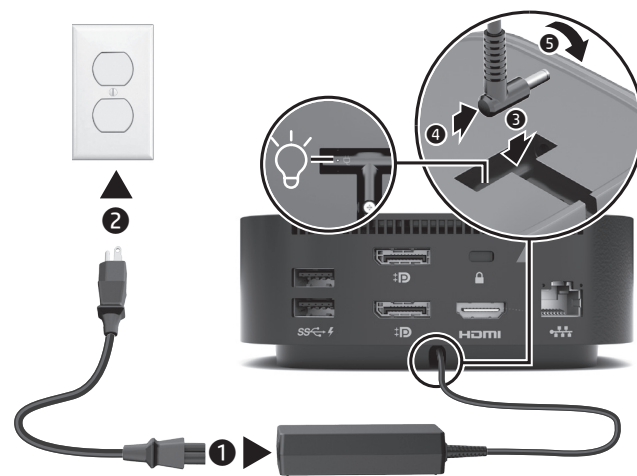

jump2group

20008 Champion Forest Dr.
Suite 1102
Spring, TX 77379
832.717.4331

Color Side 1:
Black

Color Side 2:
Black

Flat size:
15.6 x 4.14 in.

Finished size:
3.9 x 4.14 in.

Fold 2:
4-panel
accordian

* Select products only
منتجات مختارة فقط
Hanya produk tertentu
Самы при някои продукти
Pouze vybrané produkty
Kun udvalgte produkter
Nur bestimmte Produkte
Solo en algunos productos
Μόνο σε επιλεγμένα προϊόντα

Certains modèles
uniquement
Samo odabrani proizvodi
Solo in determinati prodotti
Tek таңдаулы үлгілерде
Tikai dažiem produktiem
Tik tam tikruose
gaminuose
Csak egyes termékek
esetében
Alleen bepaalde producten

Kun enkelte modeller
uniquement
Tylko wybrane modele
Apenas em alguns
produtos
Somente em
determinados produtos
Numai la anumite produse
Только для некоторых
моделей
Len vybrané produkty
Samo pri nekaterih izdelkih

Vain tietyissä tuotteissa
Samo na pojedinim
proizvodima
Endast vissa produkter
เฉพาะบางผลิตภัณฑ์เท่านั้น
Yalnızca belirli ürünlerde
Лишь в деяких моделях
一部の製品のみ
일부 제품만 해당
仅限部分产品
僅限特定產品

1

2

OR

L59869-B21

PRINTER: Replace this
box with Printed-In (PI)
Statement(s) as per spec.
NOTE: This box is simply a
placeholder. PI Statement(s)
do not have to fit inside the
box but should be placed in
this area.