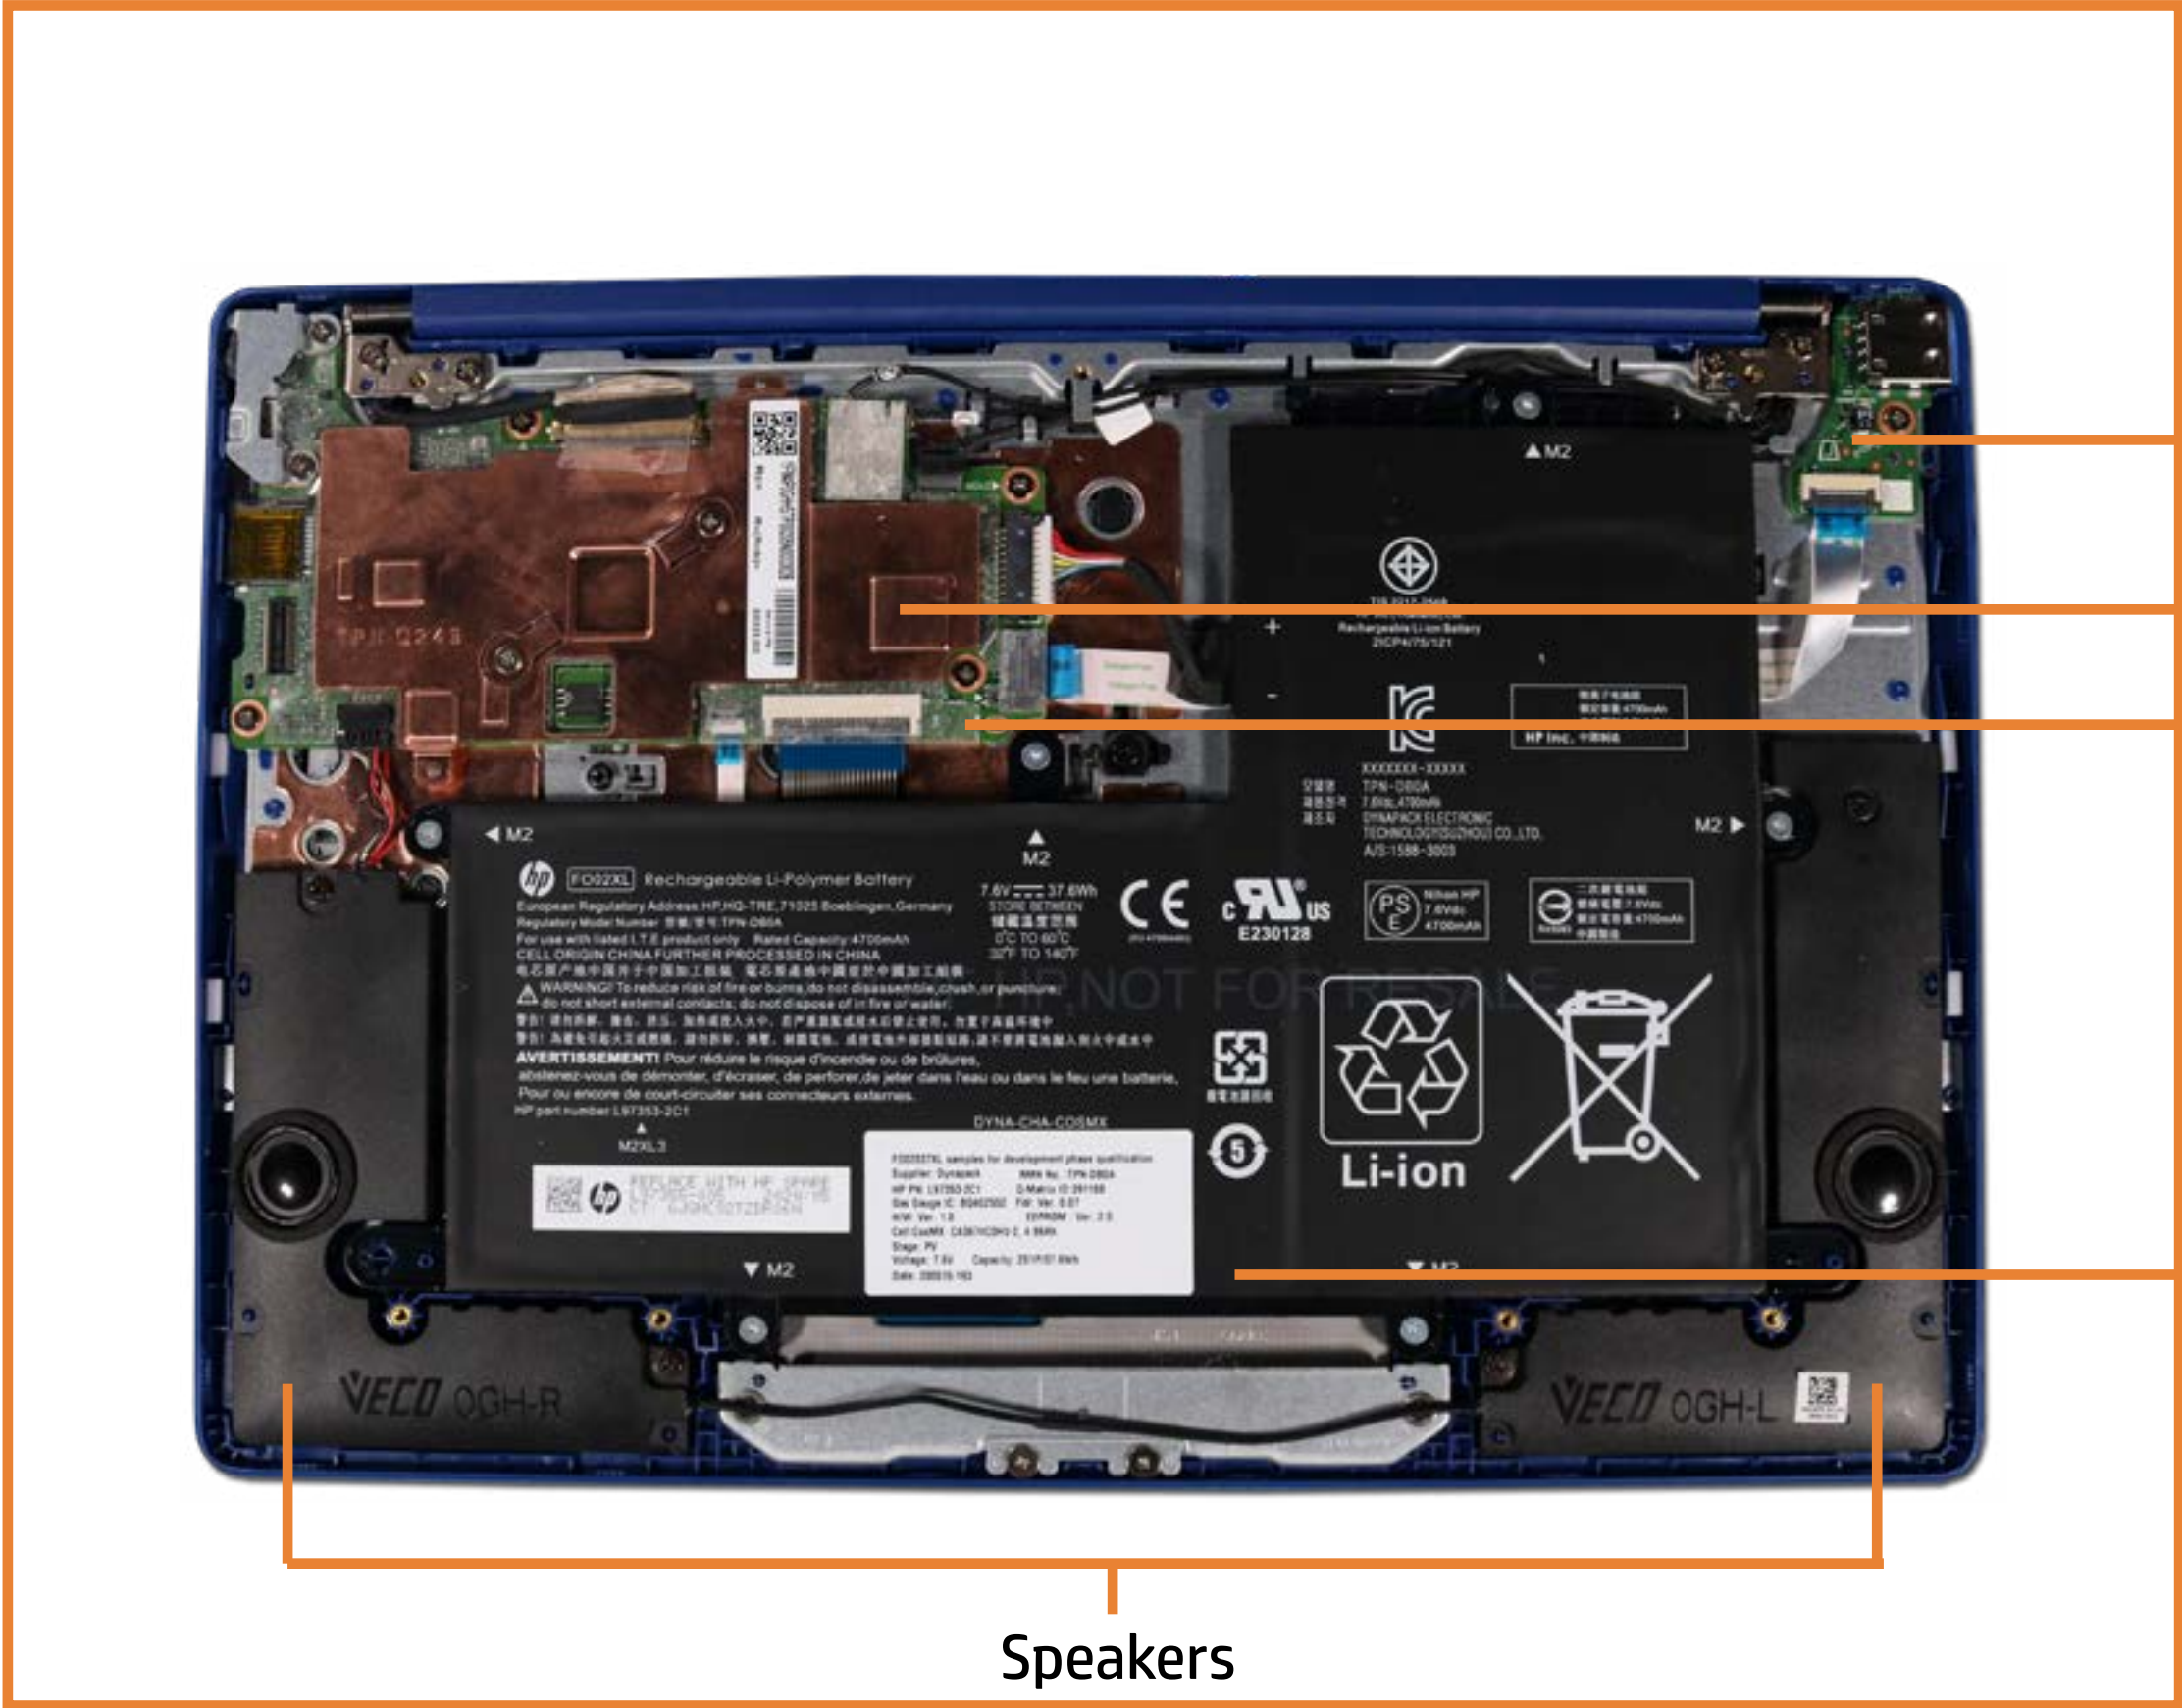

Internal View

[Back to External Views](#)

USB Board

Heat Sink

System Board

Battery

Speakers

[Go to Parts List](#)