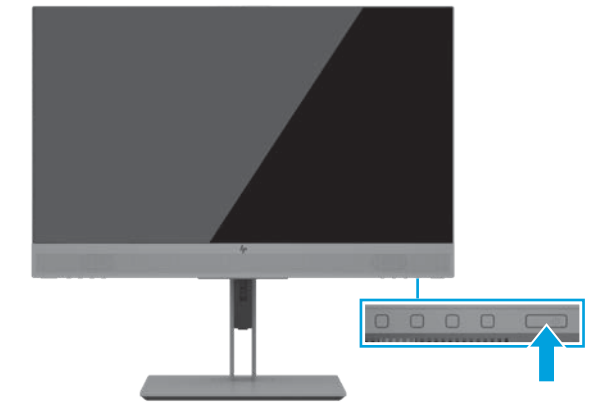

Quick Setup

Optimum Resolution

60.5 cm/23.8-inch: 1920 x 1080 @ 60 Hz

68.5 cm/27-inch: 1920 x 1080 @ 60 Hz

1

2

3

DisplayPort

OR

HDMI

OR

VGA

4

USB
60.5 cm/23.8-inch

OR

USB
68.5 cm/27-inch

5

6

7

<http://www.hp.com/support>