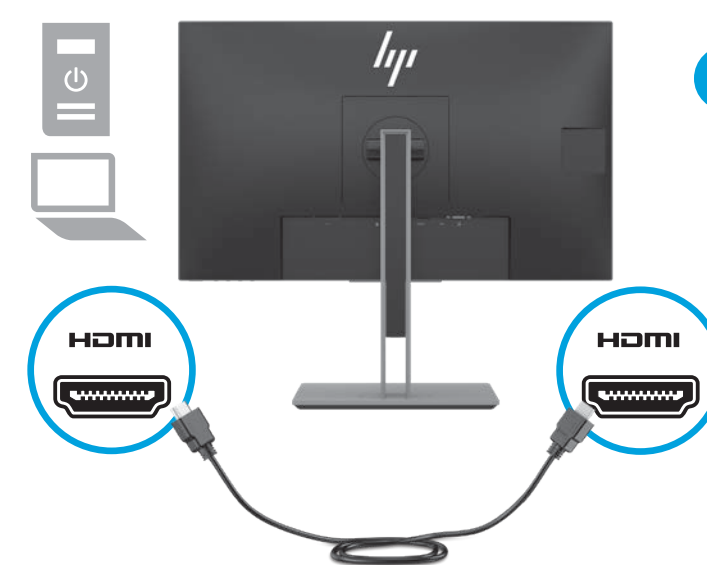

OR

HDMI

OR

VGA

4

USB
60.5 cm/23.8-inch

OR

USB
68.5 cm/27-inch