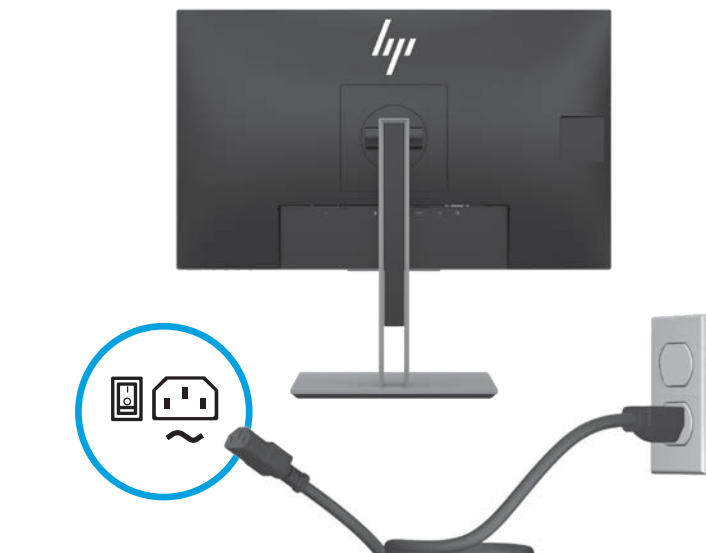

Quick Setup

Optimum Resolution

60.5 cm/23.8-inch: 1920 x 1080 @ 60 Hz

68.5 cm/27-inch: 1920 x 1080 @ 60 Hz

1

2

3

DisplayPort

OR

HDMI

OR

VGA

4

USB
60.5 cm/23.8-inch

OR

USB
68.5 cm/27-inch

5

6

7

<http://www.hp.com/support>