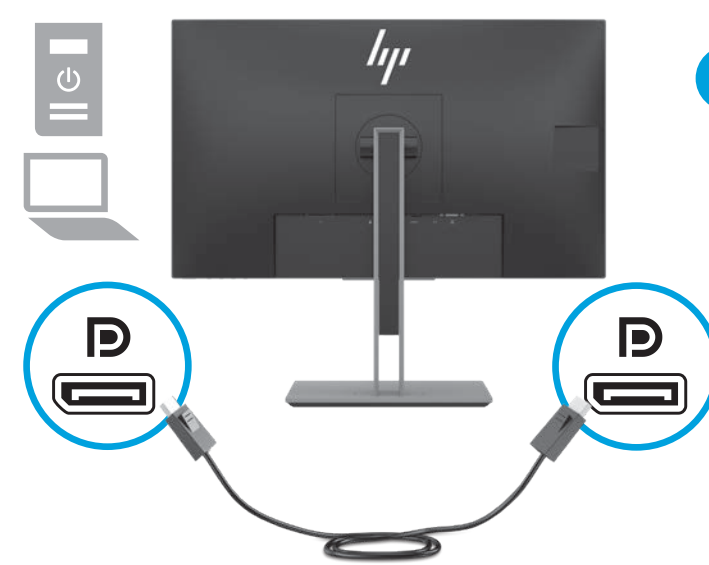

Quick Setup

Optimum Resolution

60.5 cm/23.8-inch: 1920 x 1080 @ 60 Hz

68.5 cm/27-inch: 1920 x 1080 @ 60 Hz

1

2

3

DisplayPort

OR

HDMI

OR

VGA

4

USB
60.5 cm/23.8-inch

OR

USB
68.5 cm/27-inch