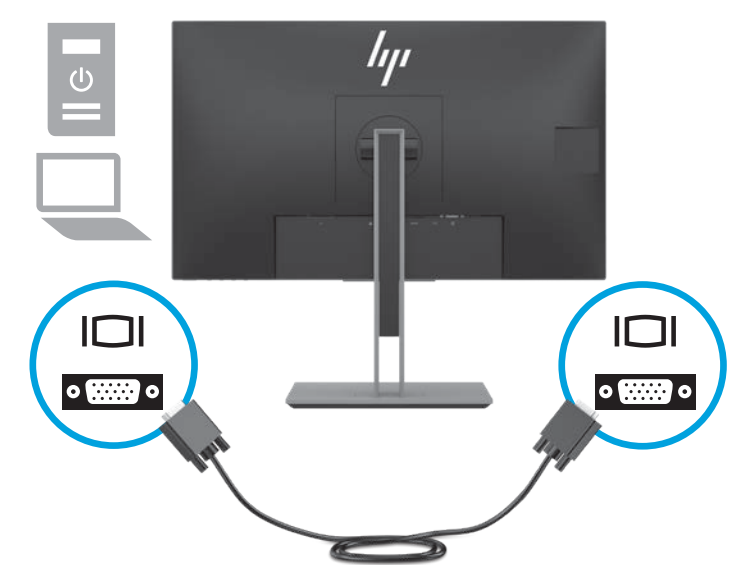

Quick Setup

Optimum Resolution

60.5 cm/23.8-inch: 1920 x 1080 @ 60 Hz

68.5 cm/27-inch: 1920 x 1080 @ 60 Hz

1

2

3

DisplayPort

OR

HDMI

OR

VGA

4

USB
60.5 cm/23.8-inch

OR

USB
68.5 cm/27-inch