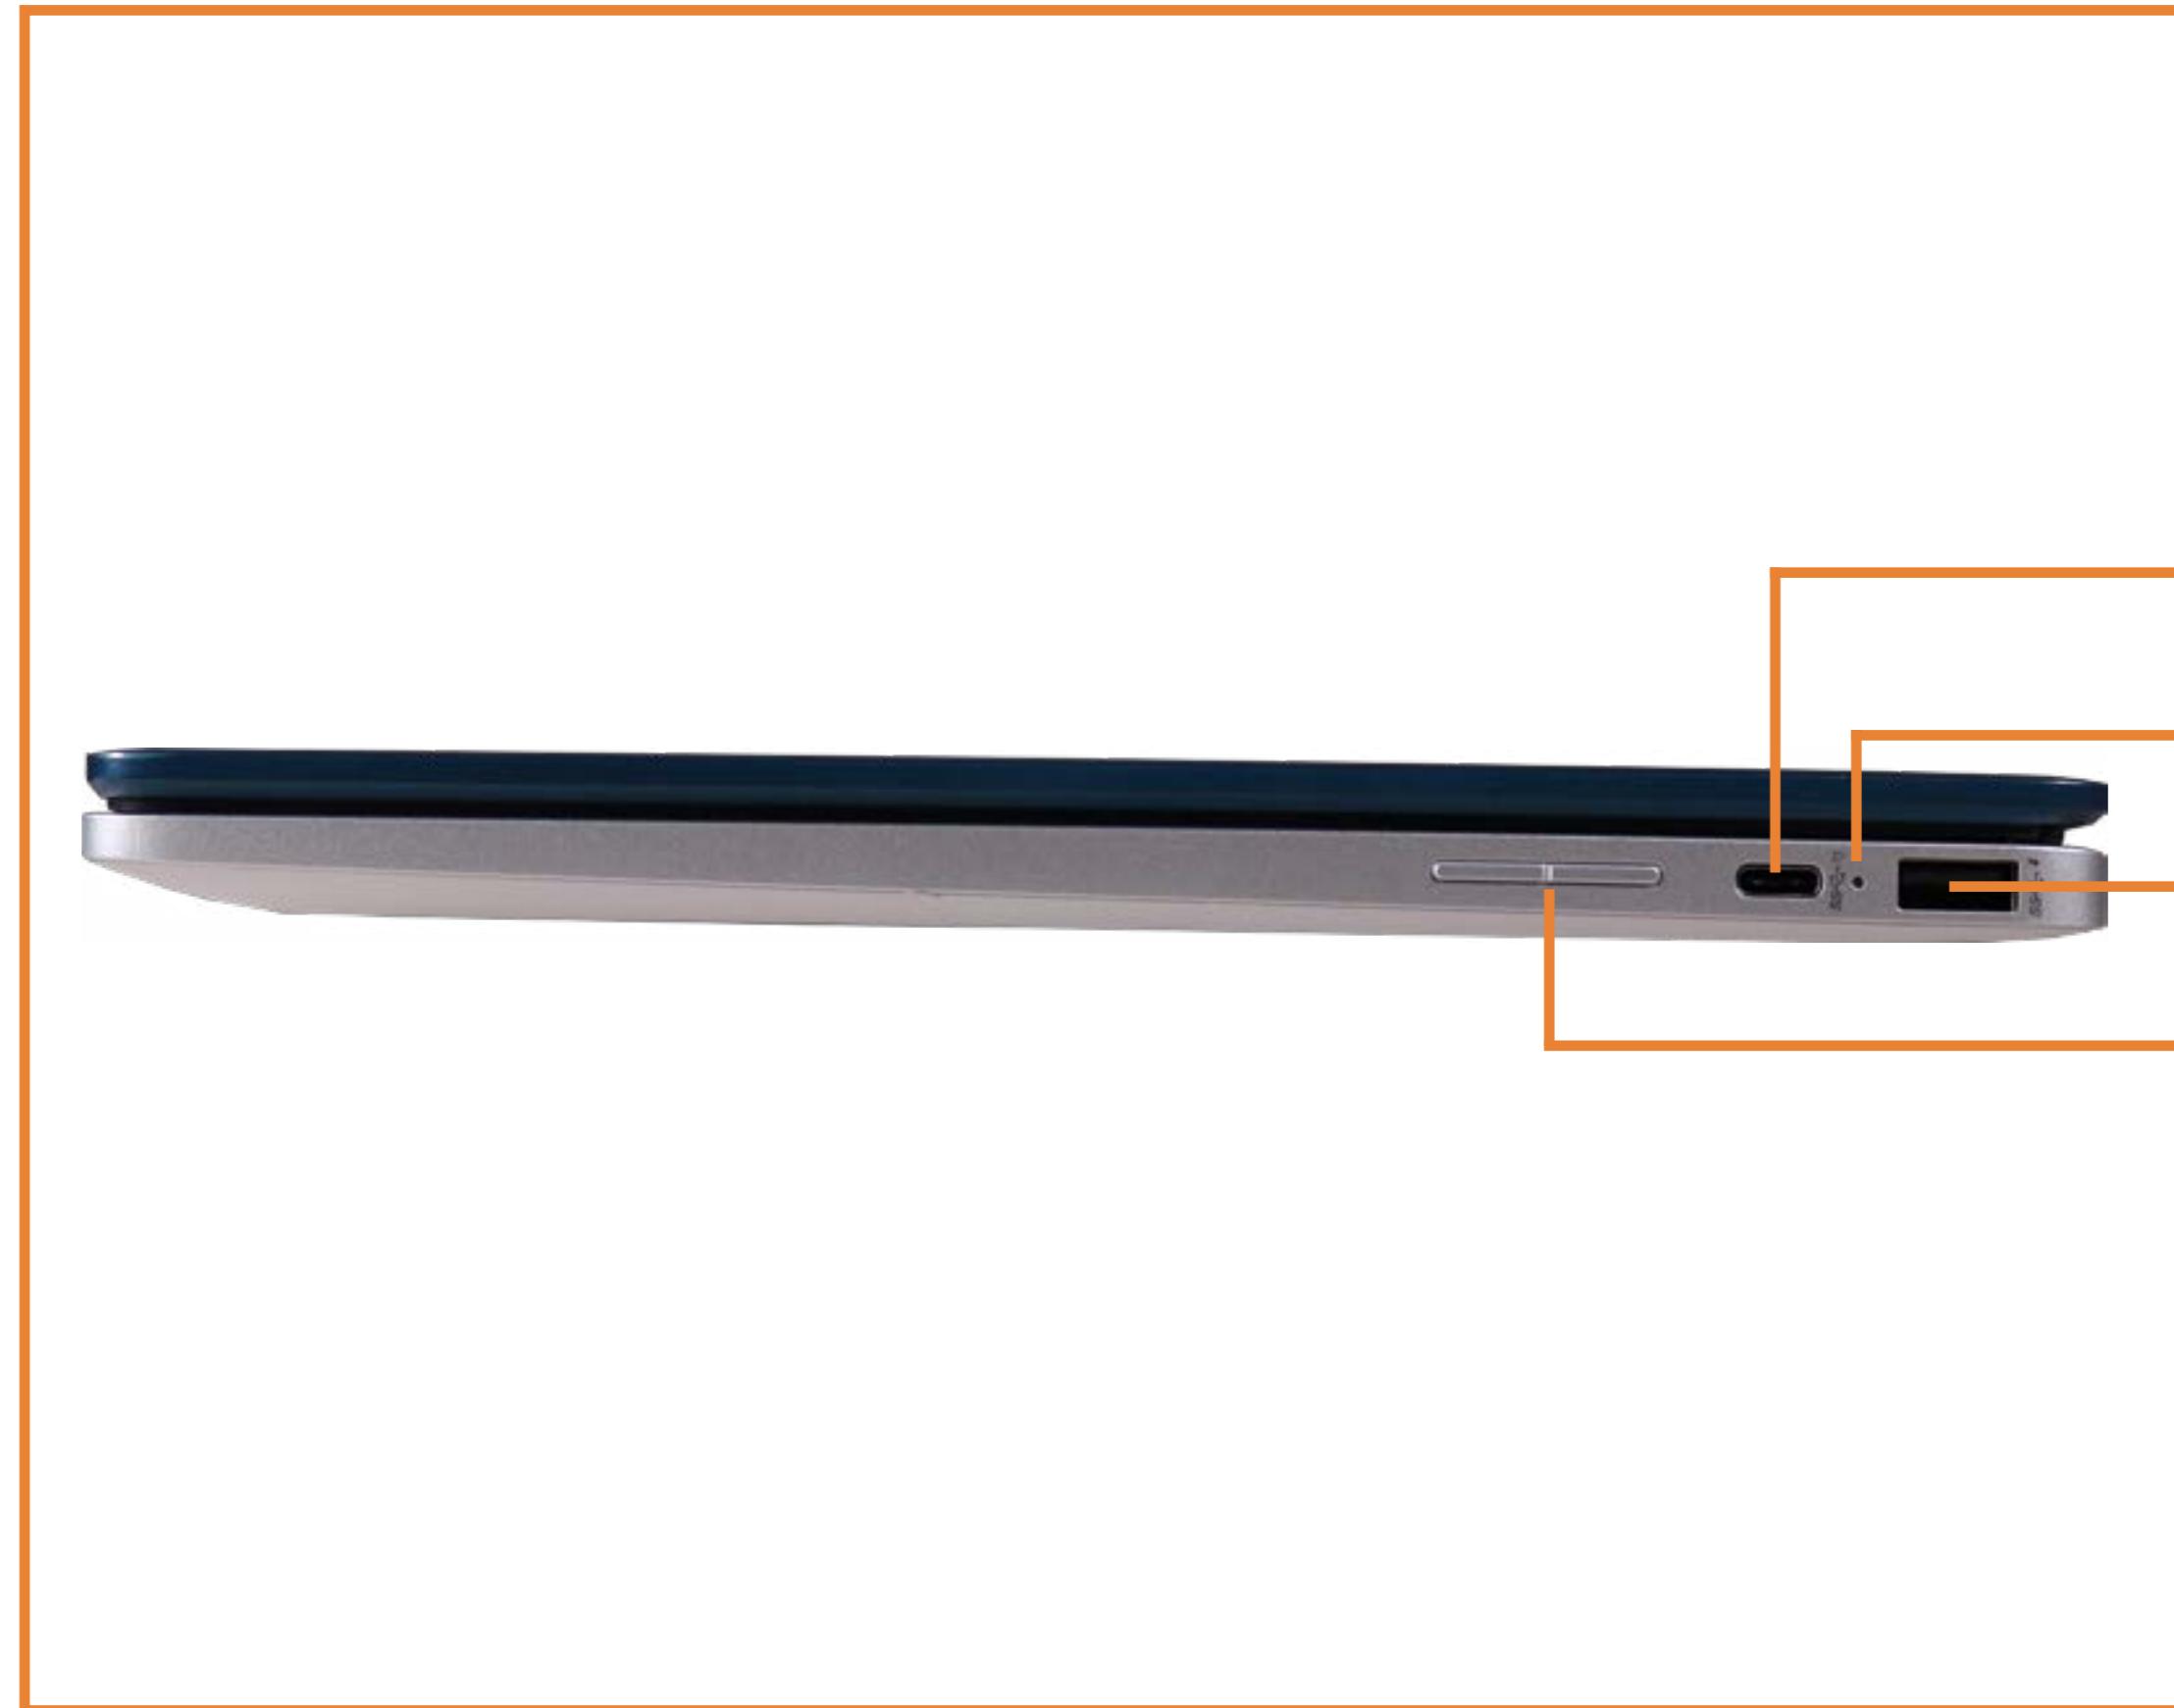

# Right View

[Back to External Views](#)

USB-C 3.2 Gen  
1 charging port

Charging LED

USB-A 3.2 Gen  
1 port

Volume control  
button

[Go to Parts List](#)