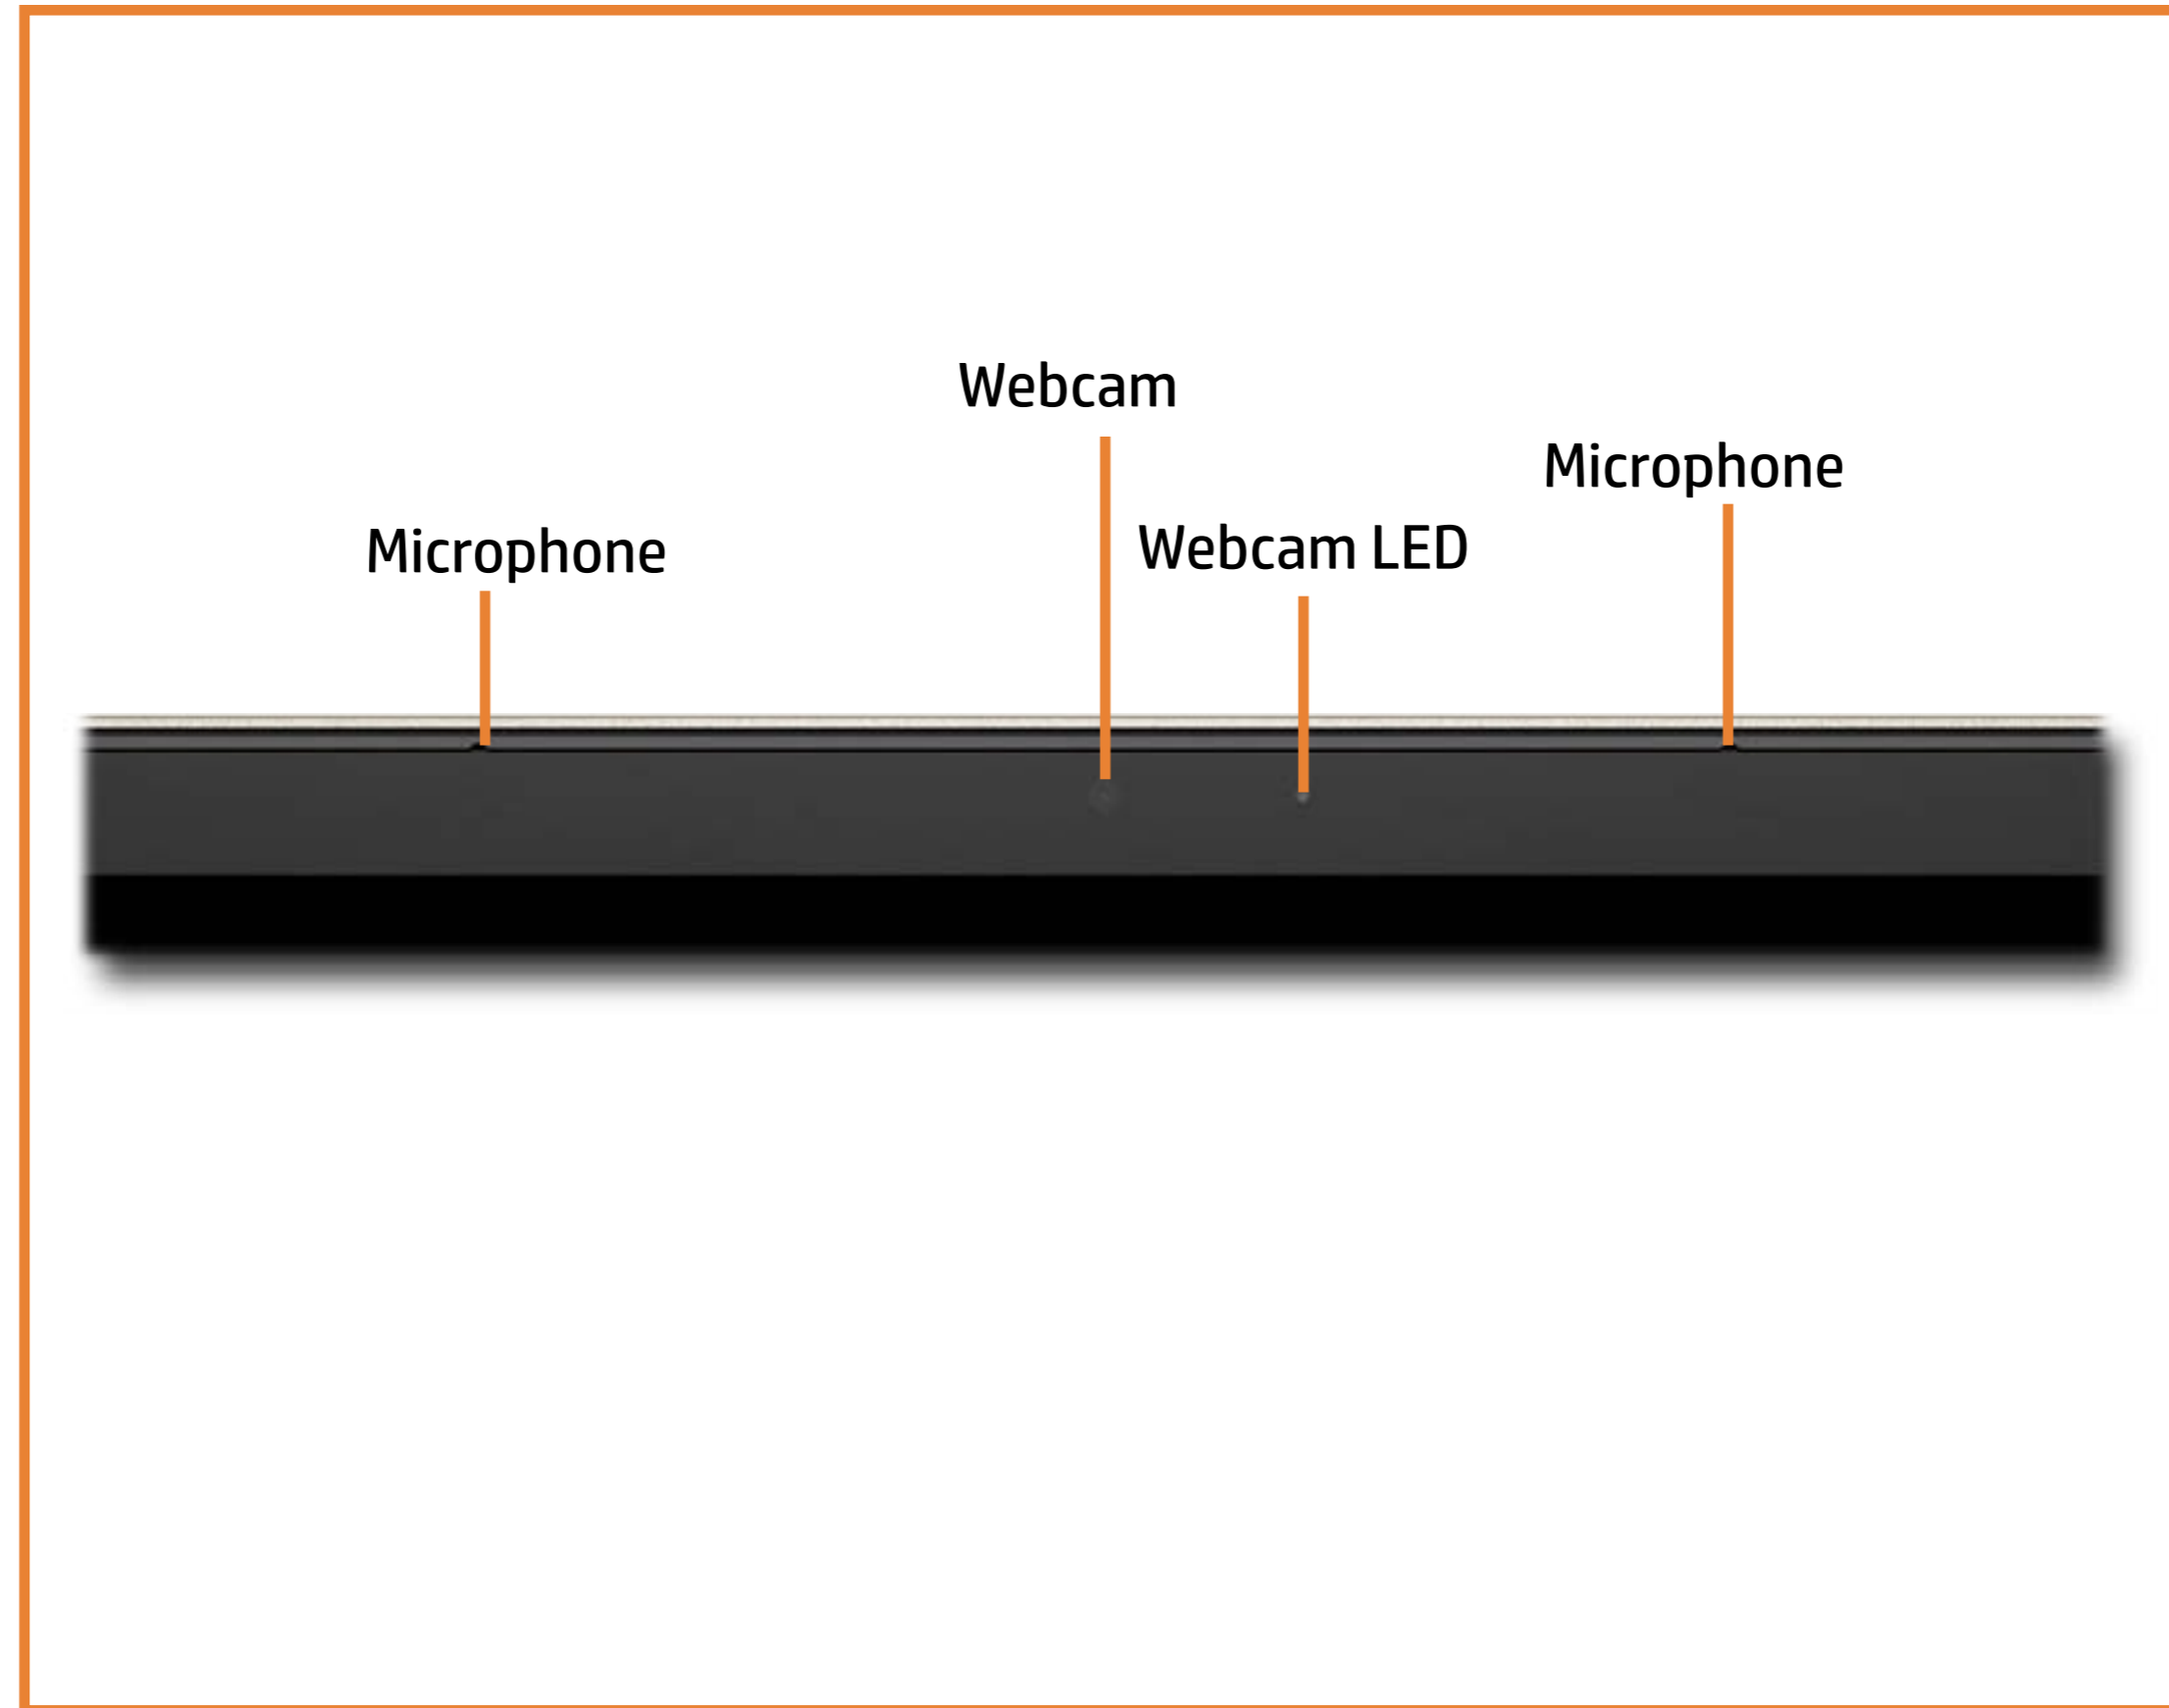

[Back to External Views](#)

[Go to Parts List](#)

Top View

[Back to External Views](#)

Microphone mute key and LED

Volume control keys

Volume mute key and LED

Caps lock key and LED