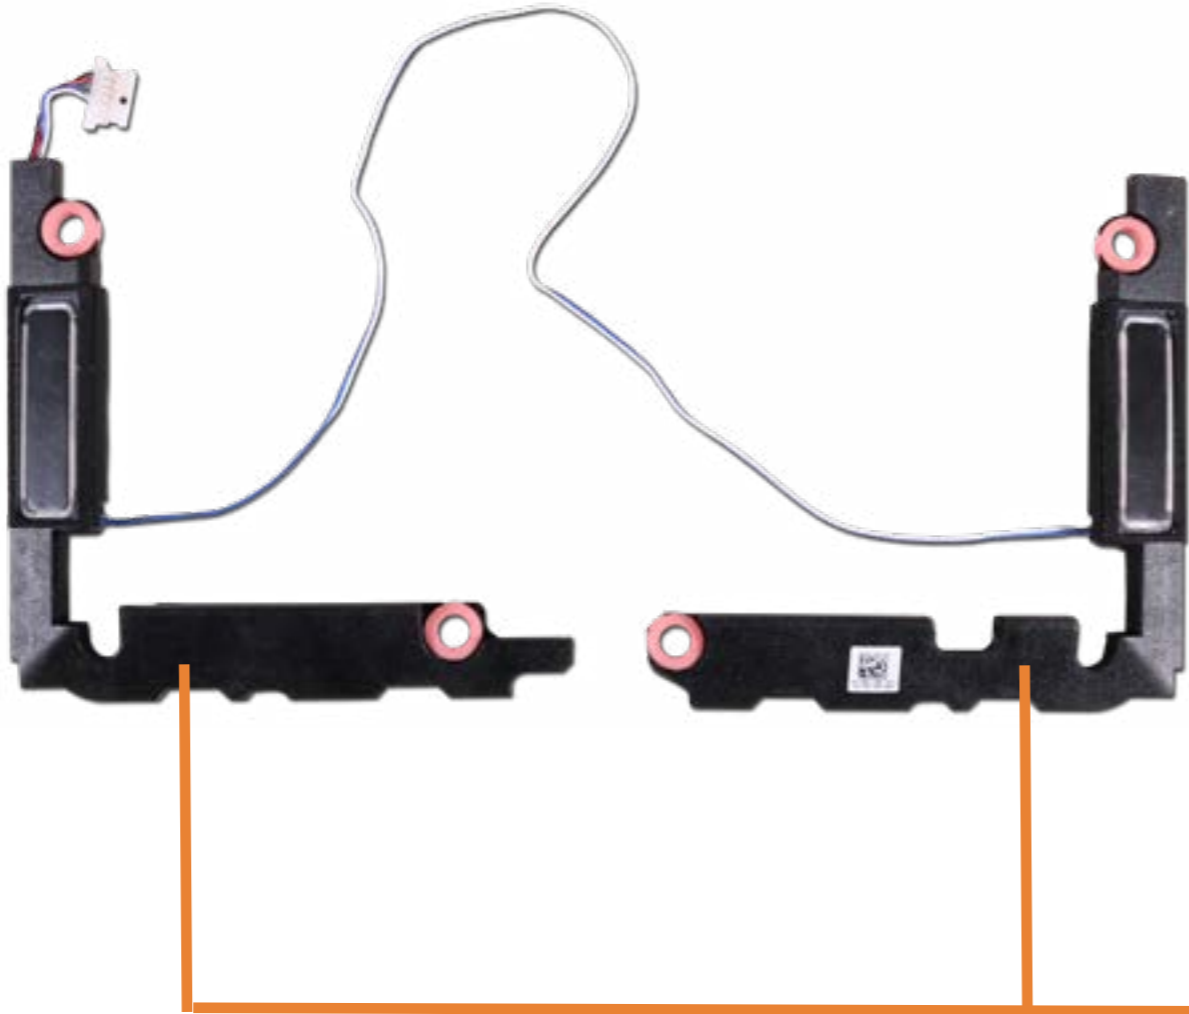

Fan

Heat Sink

IR Board

DC-in Connector

System Board (top)

System Board (bottom)

Top Cover with Keyboard

Display Panel

Webcam

Touch Control Board

Touch Control Board Cable

Display Panel Cable

Wireless Antennas

Hinges

Hinge Caps

Display Enclosure

[Go to External Views](#)

Speaker Assembly

- Base Enclosure
- Battery
- Speaker Assembly**
- Touchpad Board
- Touchpad Bracket
- M.2 Solid State Drive
- Fan
- Heat Sink
- IR Board
- DC-in Connector
- System Board (top)
- System Board (bottom)
- Top Cover with Keyboard
- Display Panel
- Webcam
- Touch Control Board
- Touch Control Board Cable
- Display Panel Cable
- Wireless Antennas
- Hinges
- Hinge Caps
- Display Enclosure