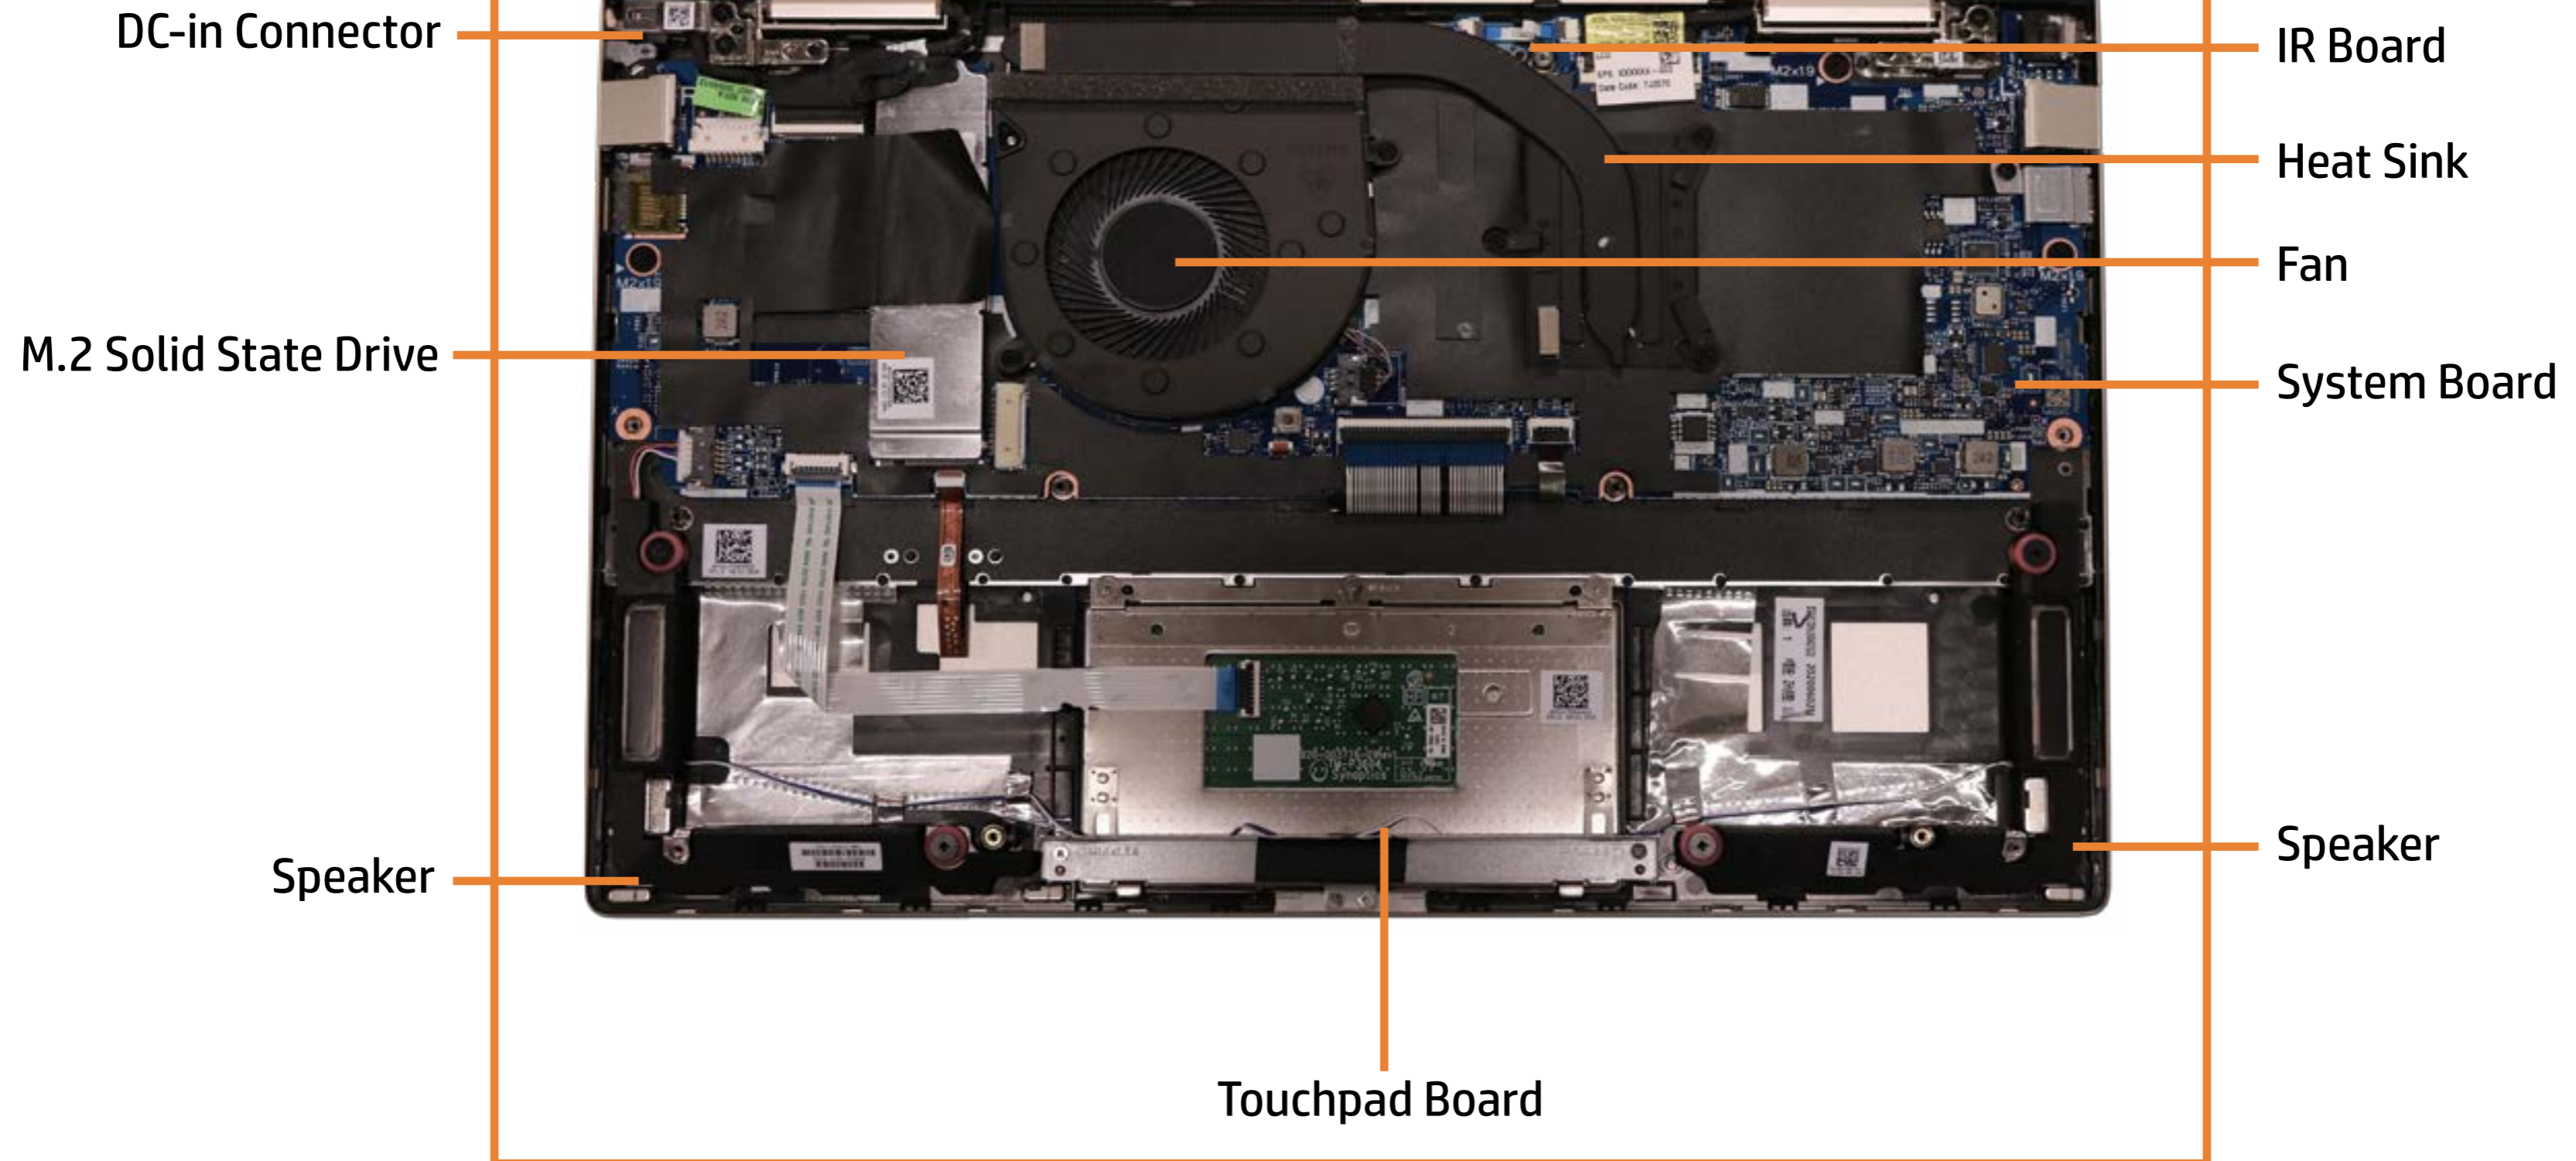

Fn key

Windows key

HP Command Center key

Power button and LED

Camera shutter key and LED

Fingerprint reader

Clickpad

[Go to Parts List](#)

Bottom View

[Back to External Views](#)

[Go to Parts List](#)

Internal View

[Back to External Views](#)

[Go to Parts List](#)

Base Enclosure

Base Enclosure

- Battery
- Speaker Assembly
- Touchpad Board
- Touchpad Bracket
- M.2 Solid State Drive
- Fan
- Heat Sink
- IR Board
- DC-in Connector
- System Board (top)
- System Board (bottom)
- Top Cover with Keyboard
- Display Panel
- Webcam
- Touch Control Board
- Touch Control Board Cable
- Display Panel Cable
- Wireless Antennas
- Hinges
- Hinge Caps
- Display Enclosure