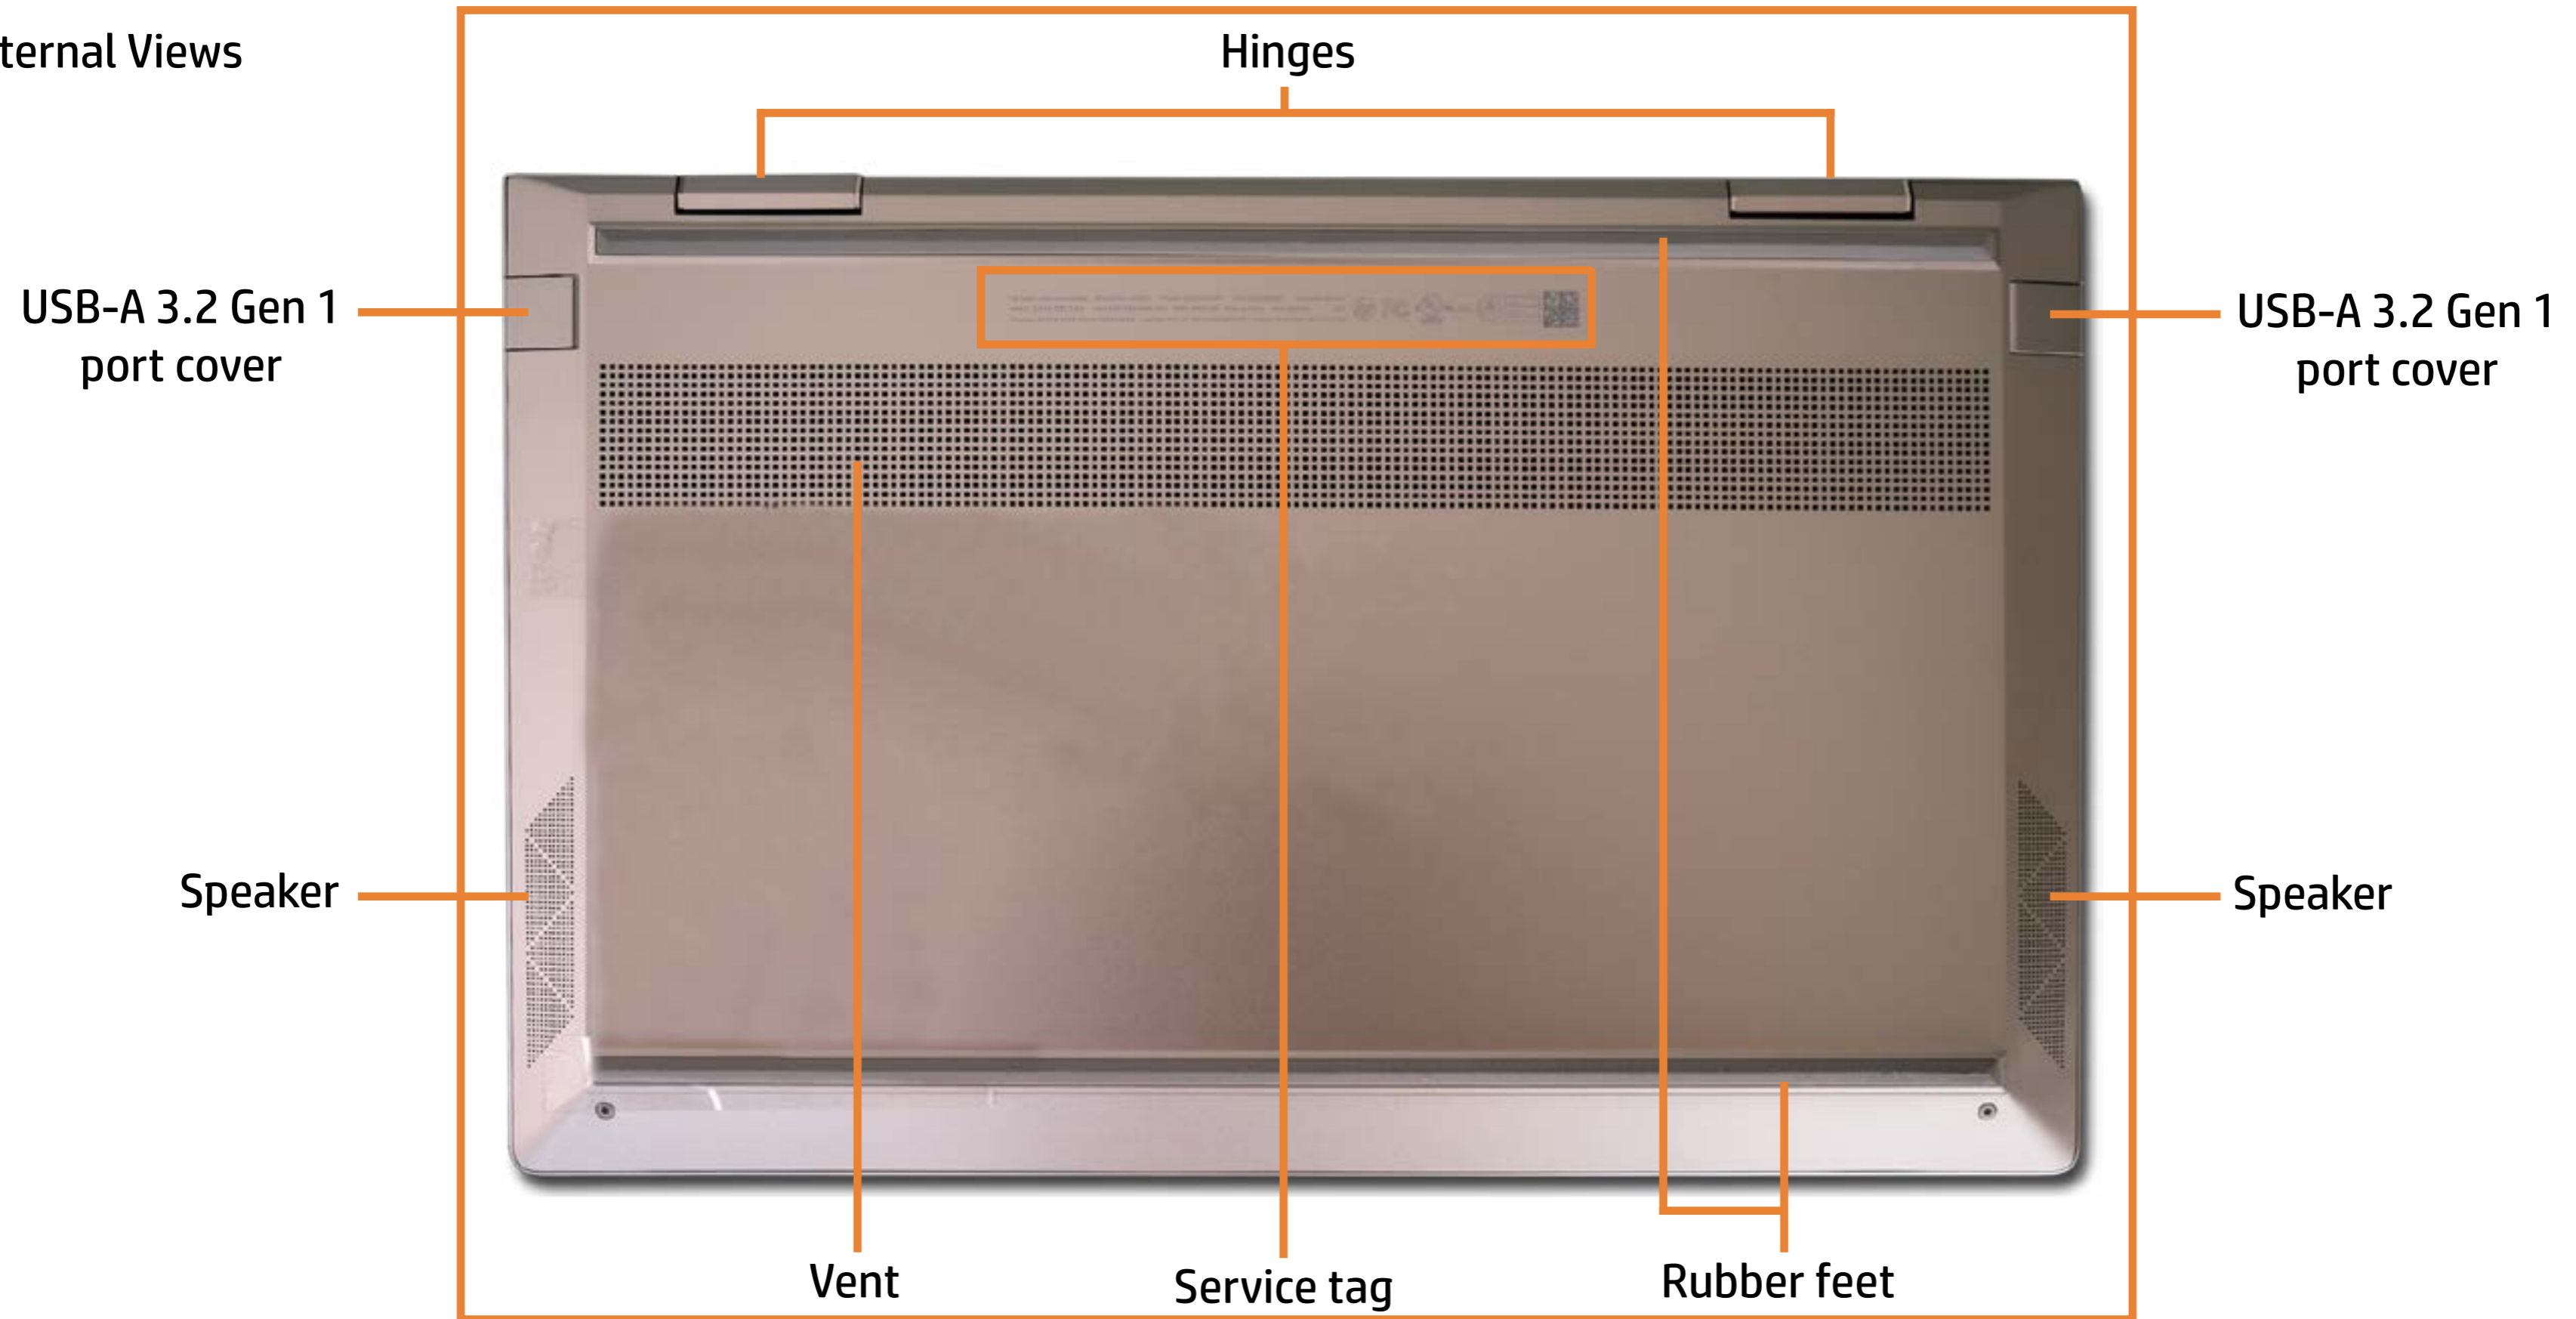

Bottom View

[Back to External Views](#)

[Go to Parts List](#)