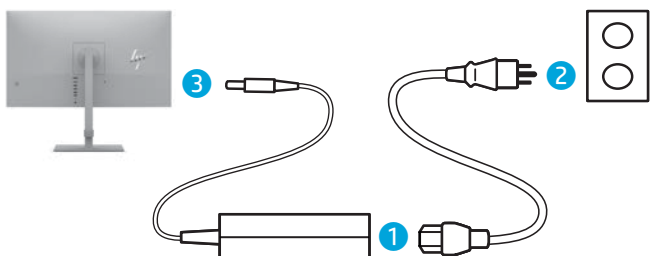

Quick Setup

Optimum Resolution: 3840 × 2160 @ 60 Hz

1

2

3

4

5

www.hp.com/support