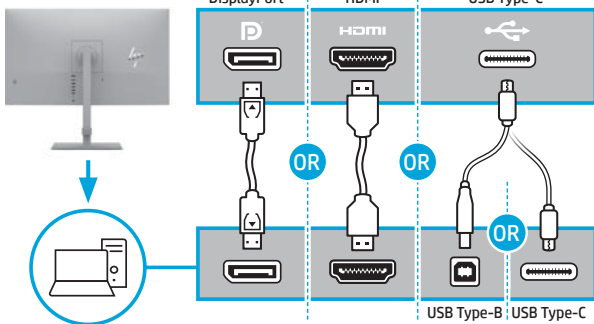

Quick Setup

Optimum Resolution: 3840 × 2160 @ 60 Hz

1

2

3

4

5

www.hp.com/support