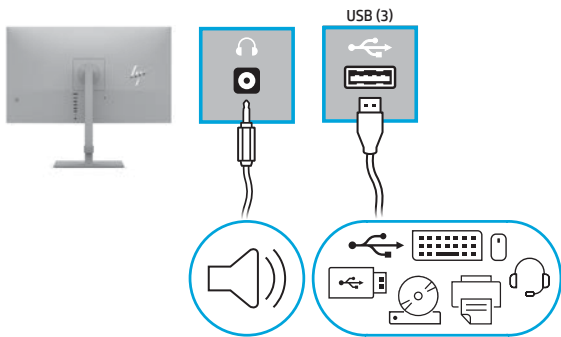

Quick Setup

Optimum Resolution: 3840 × 2160 @ 60 Hz

1

2

3

4

5

www.hp.com/support