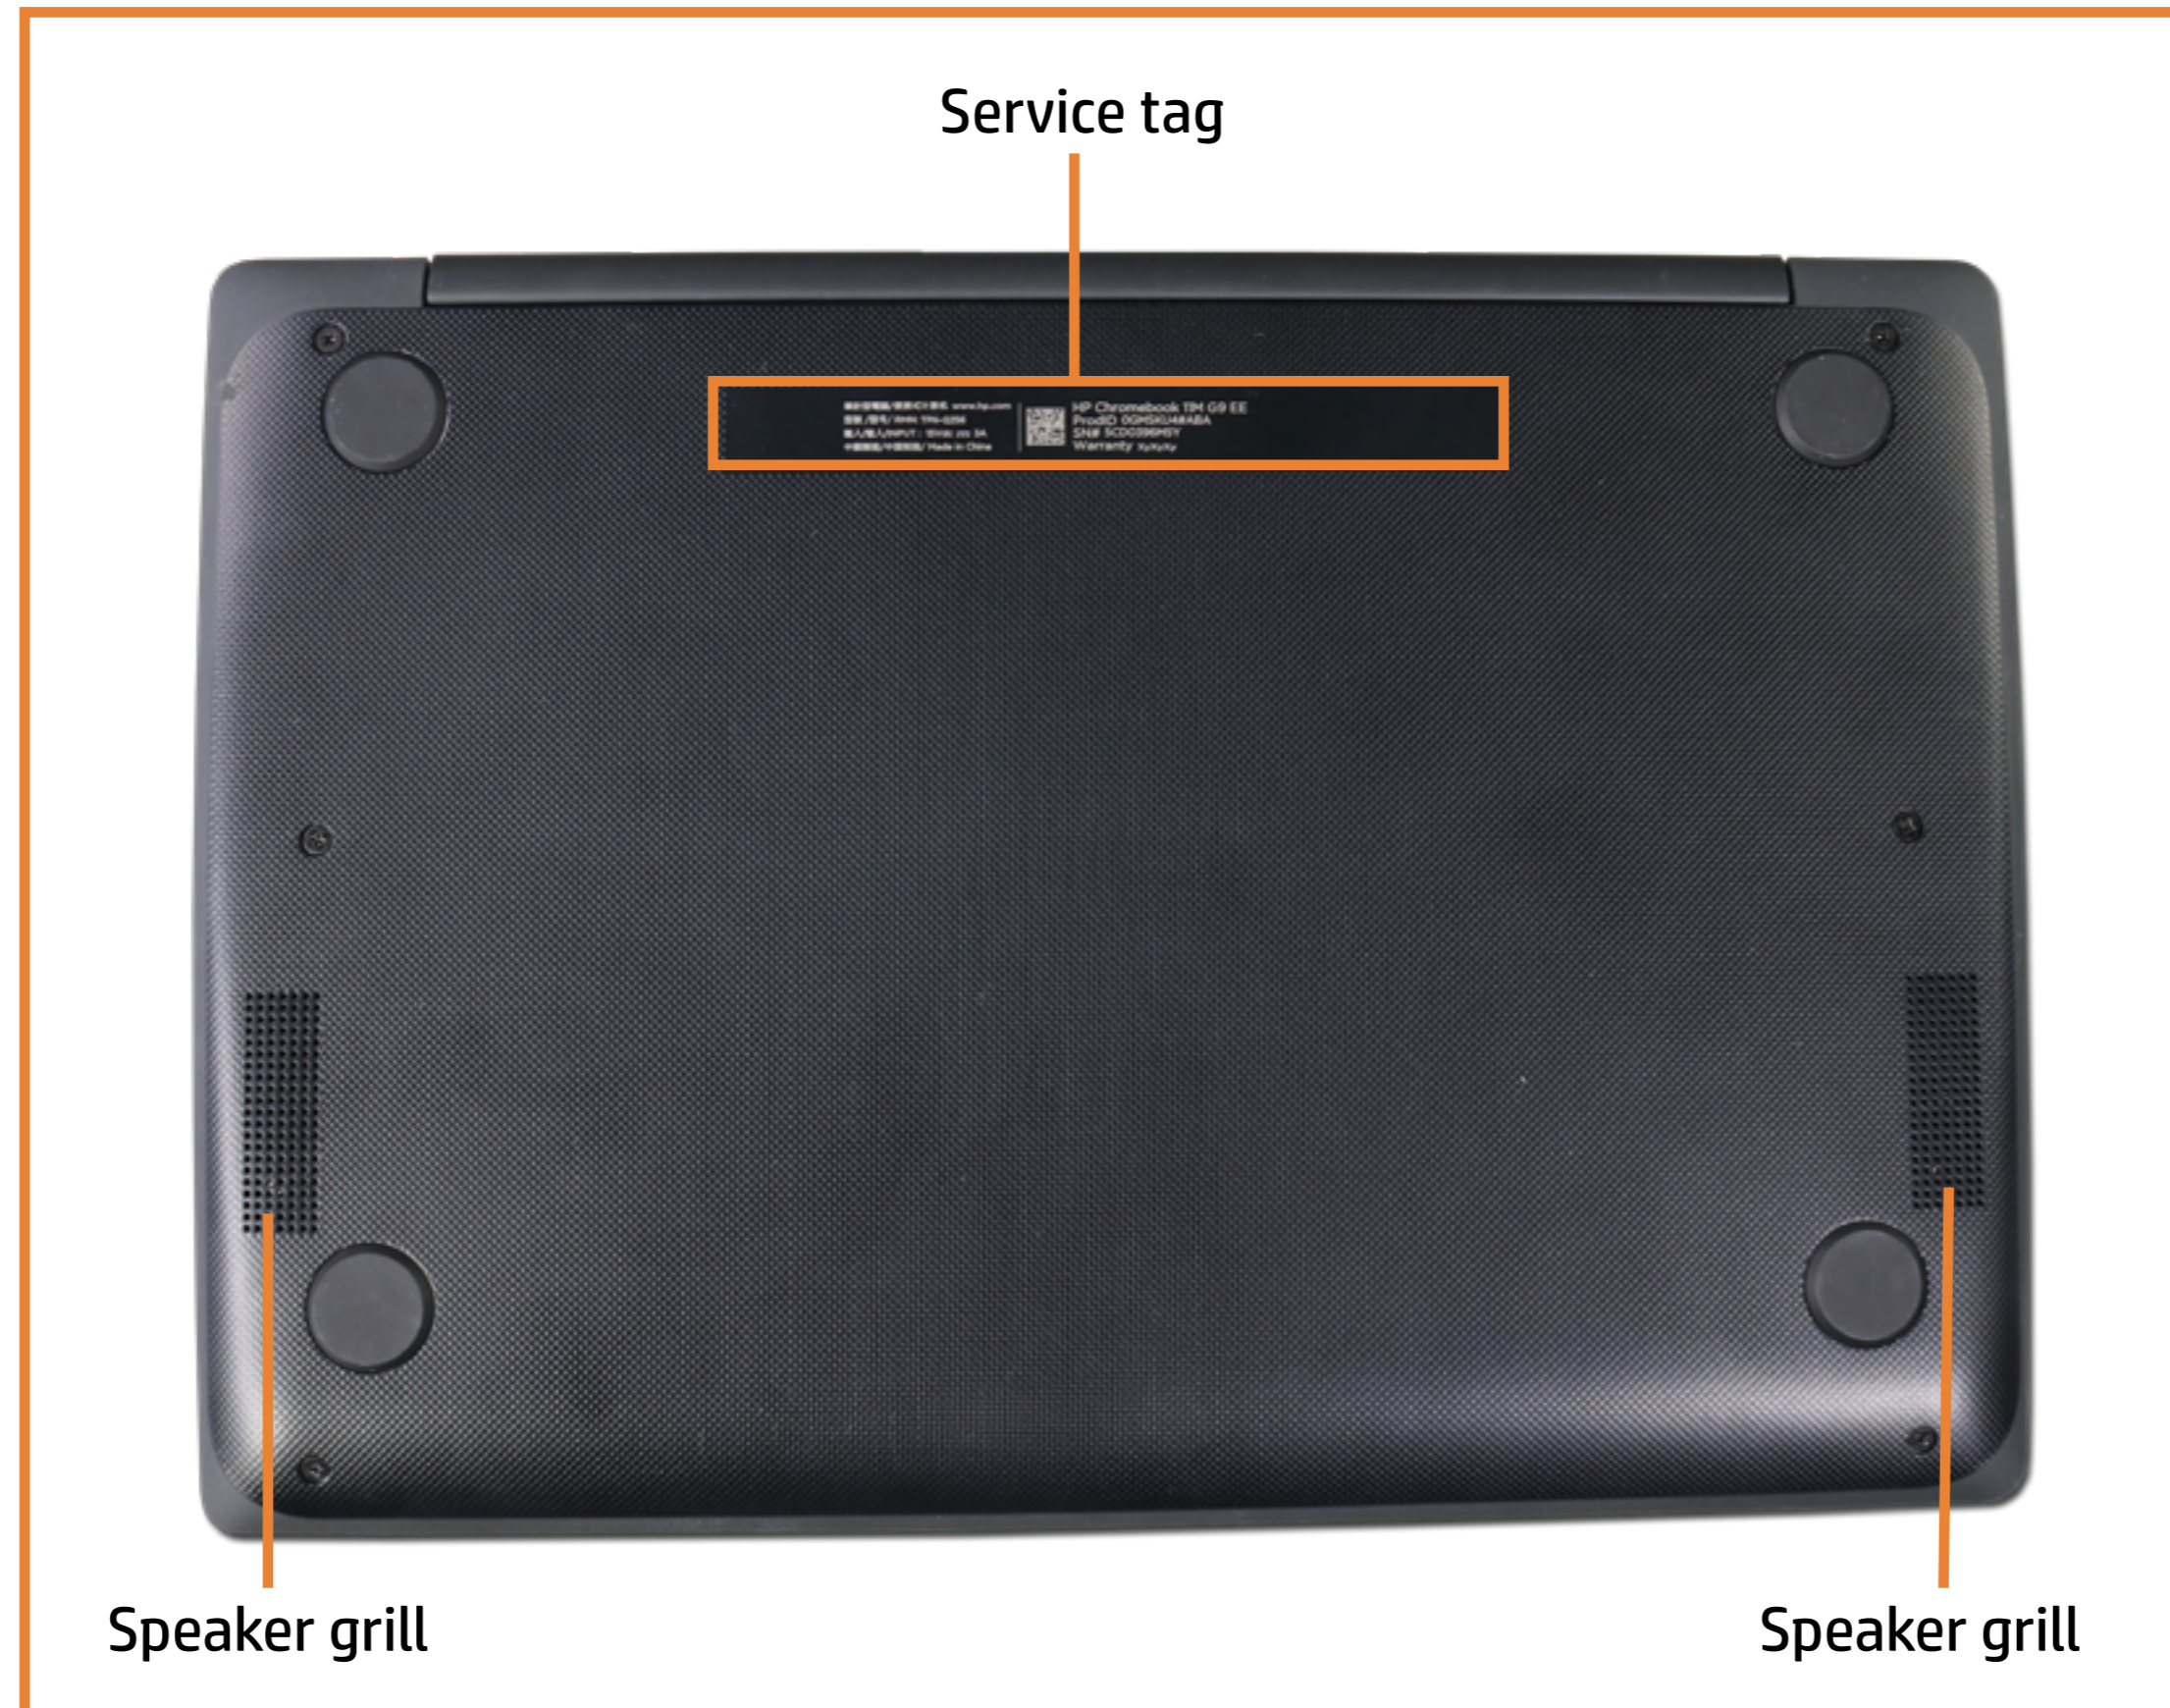

Bottom View

[Back to External Views](#)

[Go to Parts List](#)