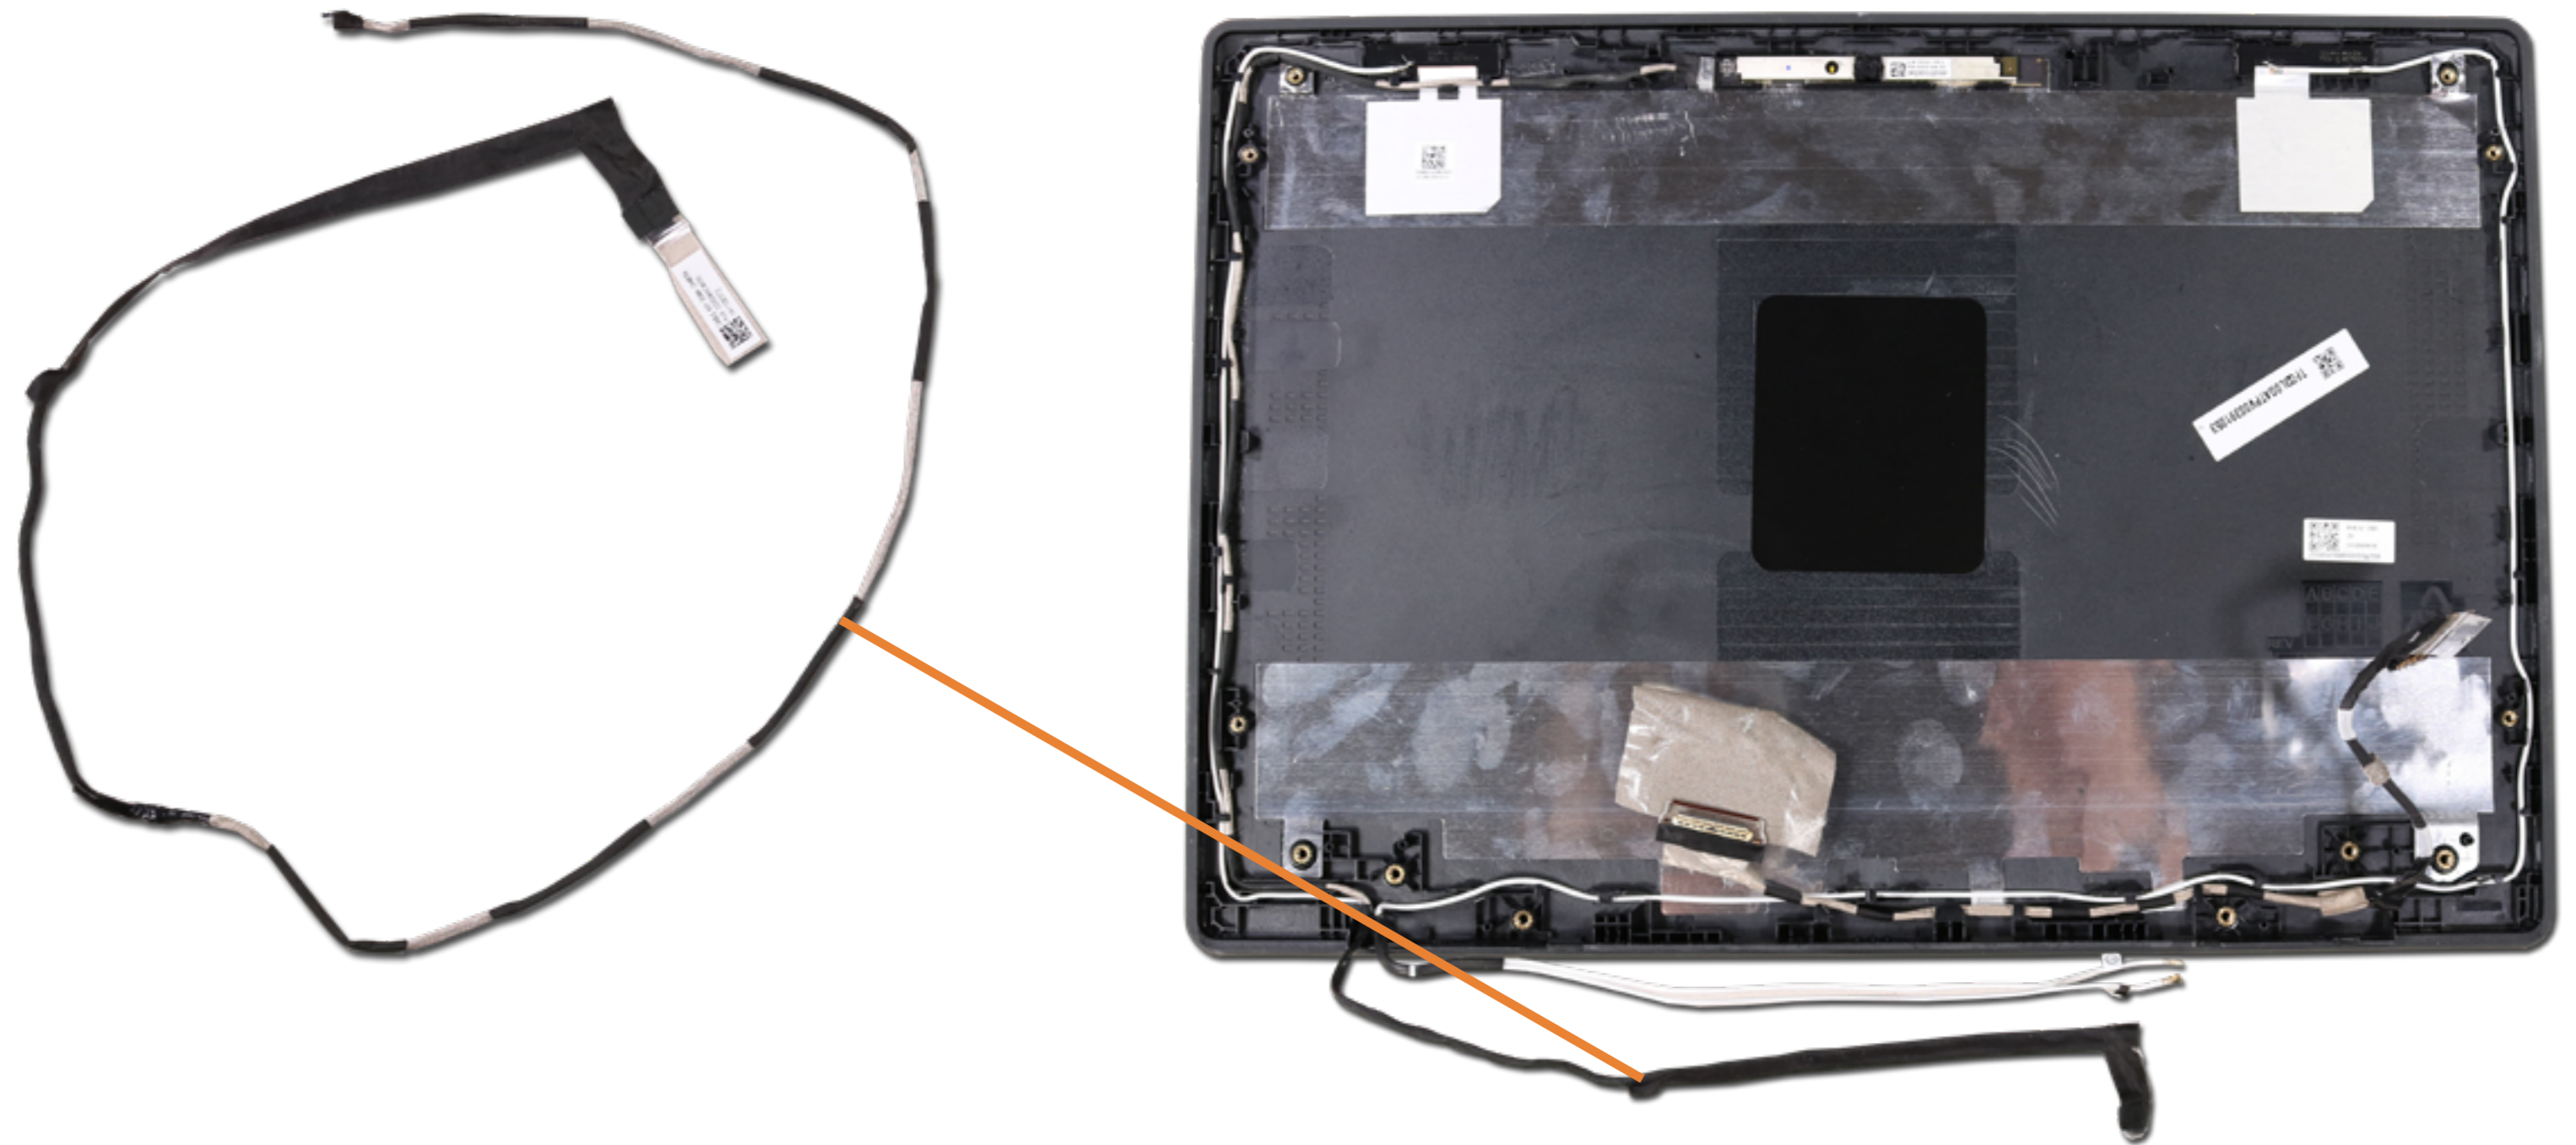

Webcam Cable

- Top Cover with Keyboard
- Touchpad
- Speakers
- Battery
- Hall Sensor Board
- System Board (Top)
- System Board (Bottom)
- Heat Sink
- Hinge Cap
- Base Enclosure
- Display Bezel
- Display Panel
- LCD Bracket
- Webcam Board
- Display Panel Hinges
- Display Panel Cable
- **Webcam Cable**

[Go to External Views](#)