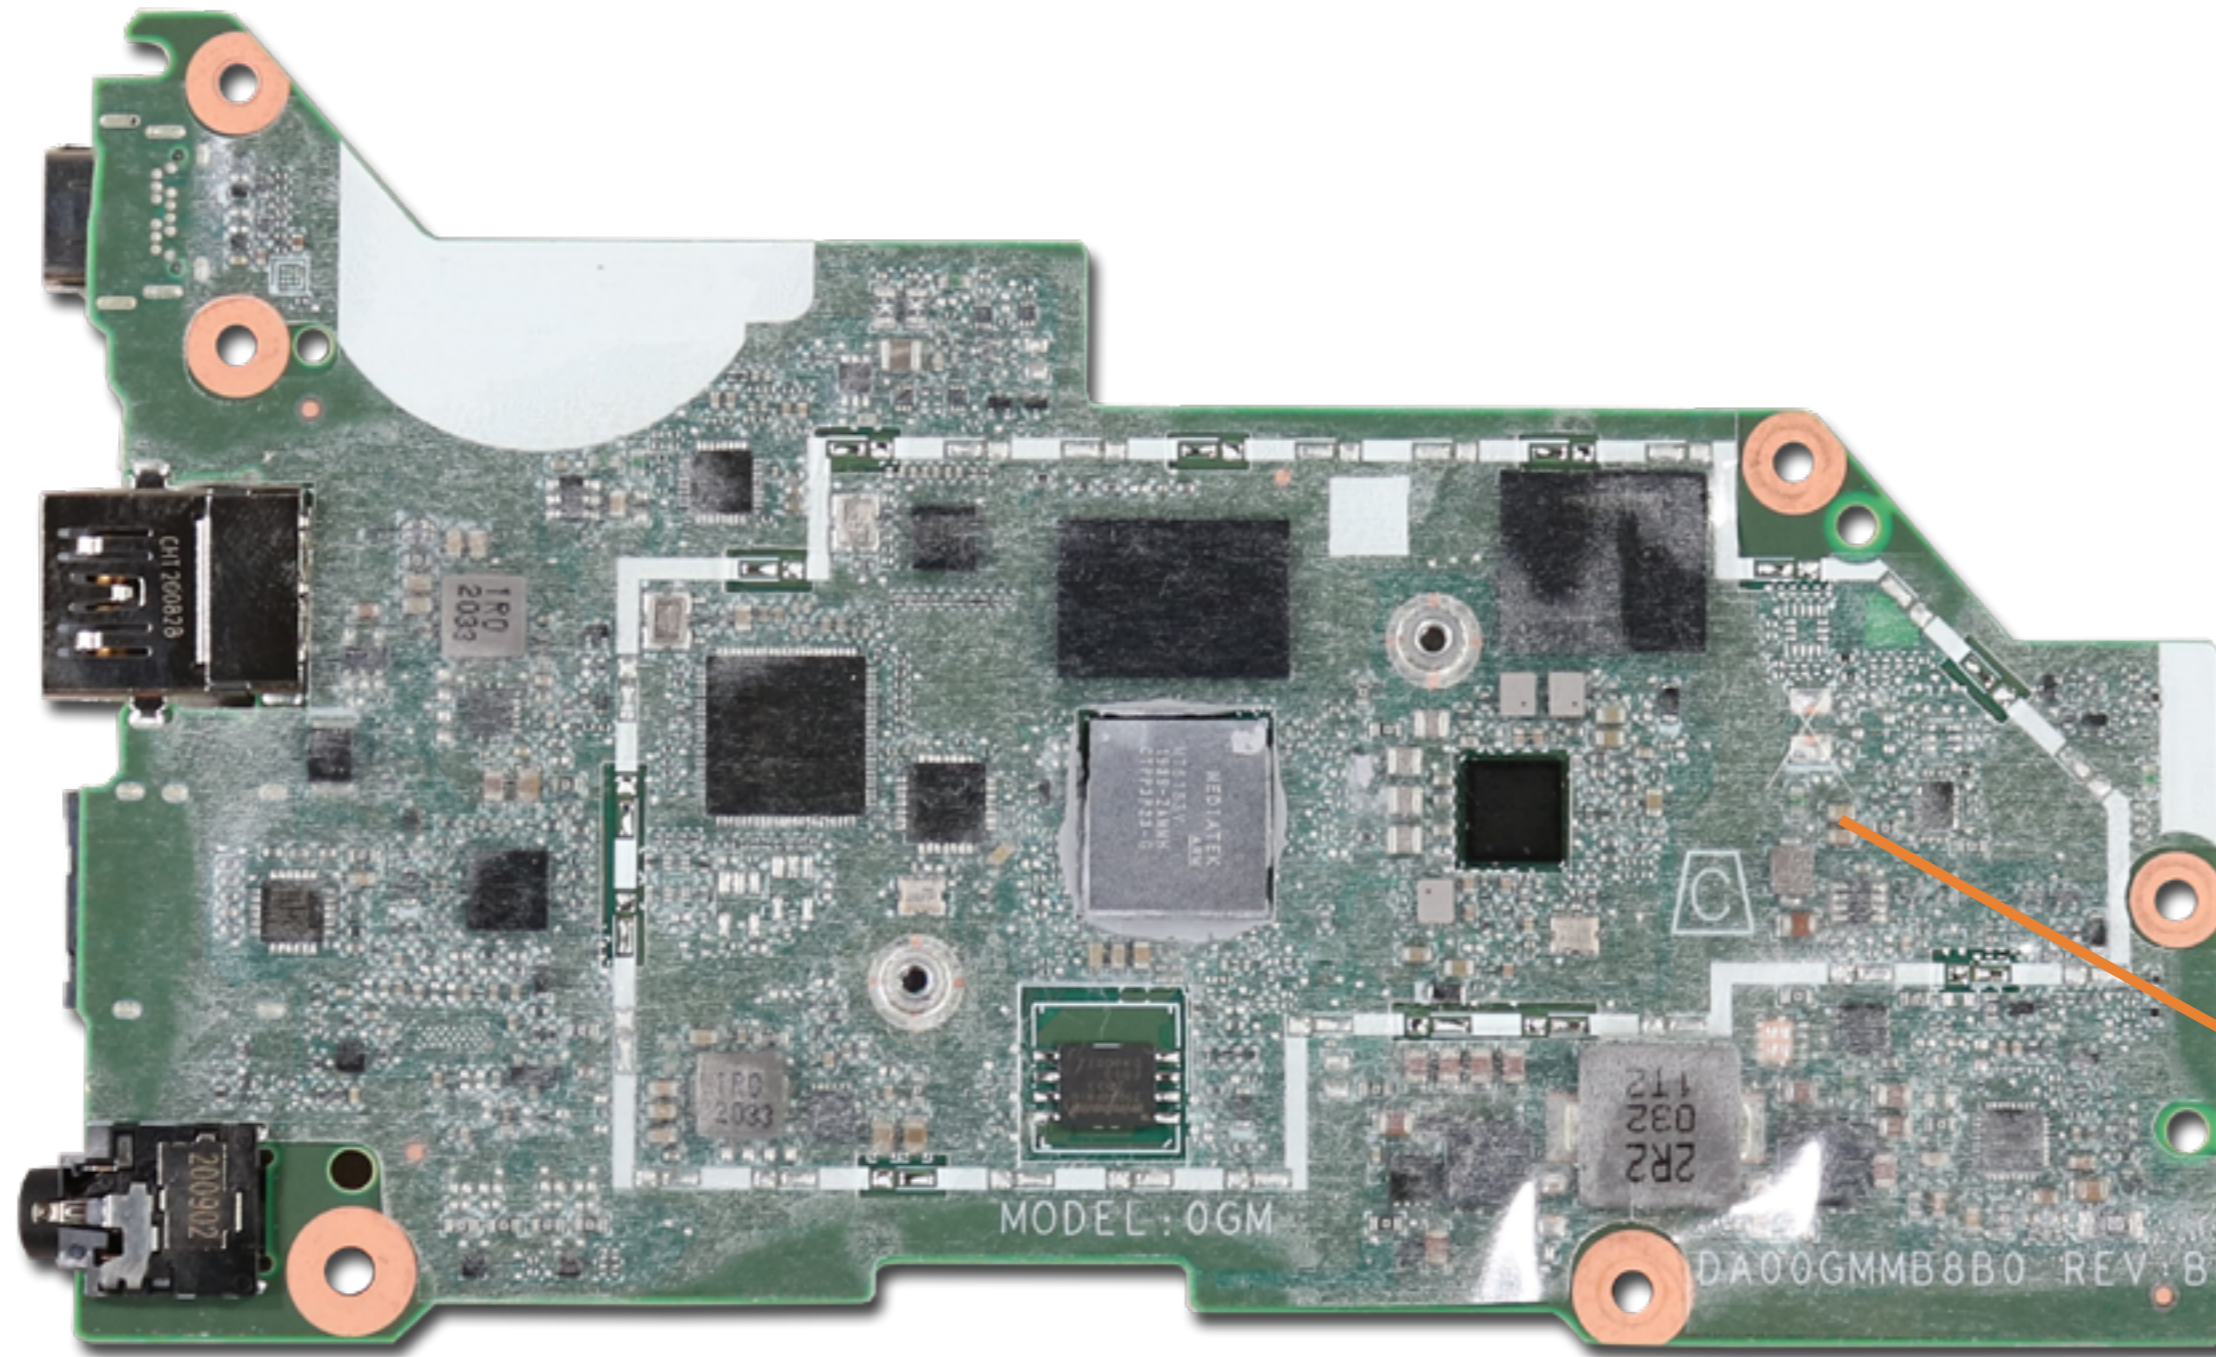

Go to External Views

Hall Sensor Board

- Top Cover with Keyboard
- Touchpad
- Speakers
- Battery
- Hall Sensor Board**
- System Board (Top)
- System Board (Bottom)
- Heat Sink
- Hinge Cap
- Base Enclosure
- Display Bezel
- Display Panel
- LCD Bracket
- Webcam Board
- Display Panel Hinges
- Display Panel Cable
- Webcam Cable

[Go to External Views](#)

System Board (Top)

- Top Cover with Keyboard
- Touchpad
- Speakers
- Battery
- Hall Sensor Board
- System Board (Top)**
- System Board (Bottom)
- Heat Sink
- Hinge Cap
- Base Enclosure
- Display Bezel
- Display Panel
- LCD Bracket
- Webcam Board
- Display Panel Hinges
- Display Panel Cable
- Webcam Cable

[Go to External Views](#)

System Board (Bottom)

- Top Cover with Keyboard
- Touchpad
- Speakers
- Battery
- Hall Sensor Board
- System Board (Top)
- System Board (Bottom)**
- Heat Sink
- Hinge Cap
- Base Enclosure
- Display Bezel
- Display Panel
- LCD Bracket
- Webcam Board
- Display Panel Hinges
- Display Panel Cable
- Webcam Cable