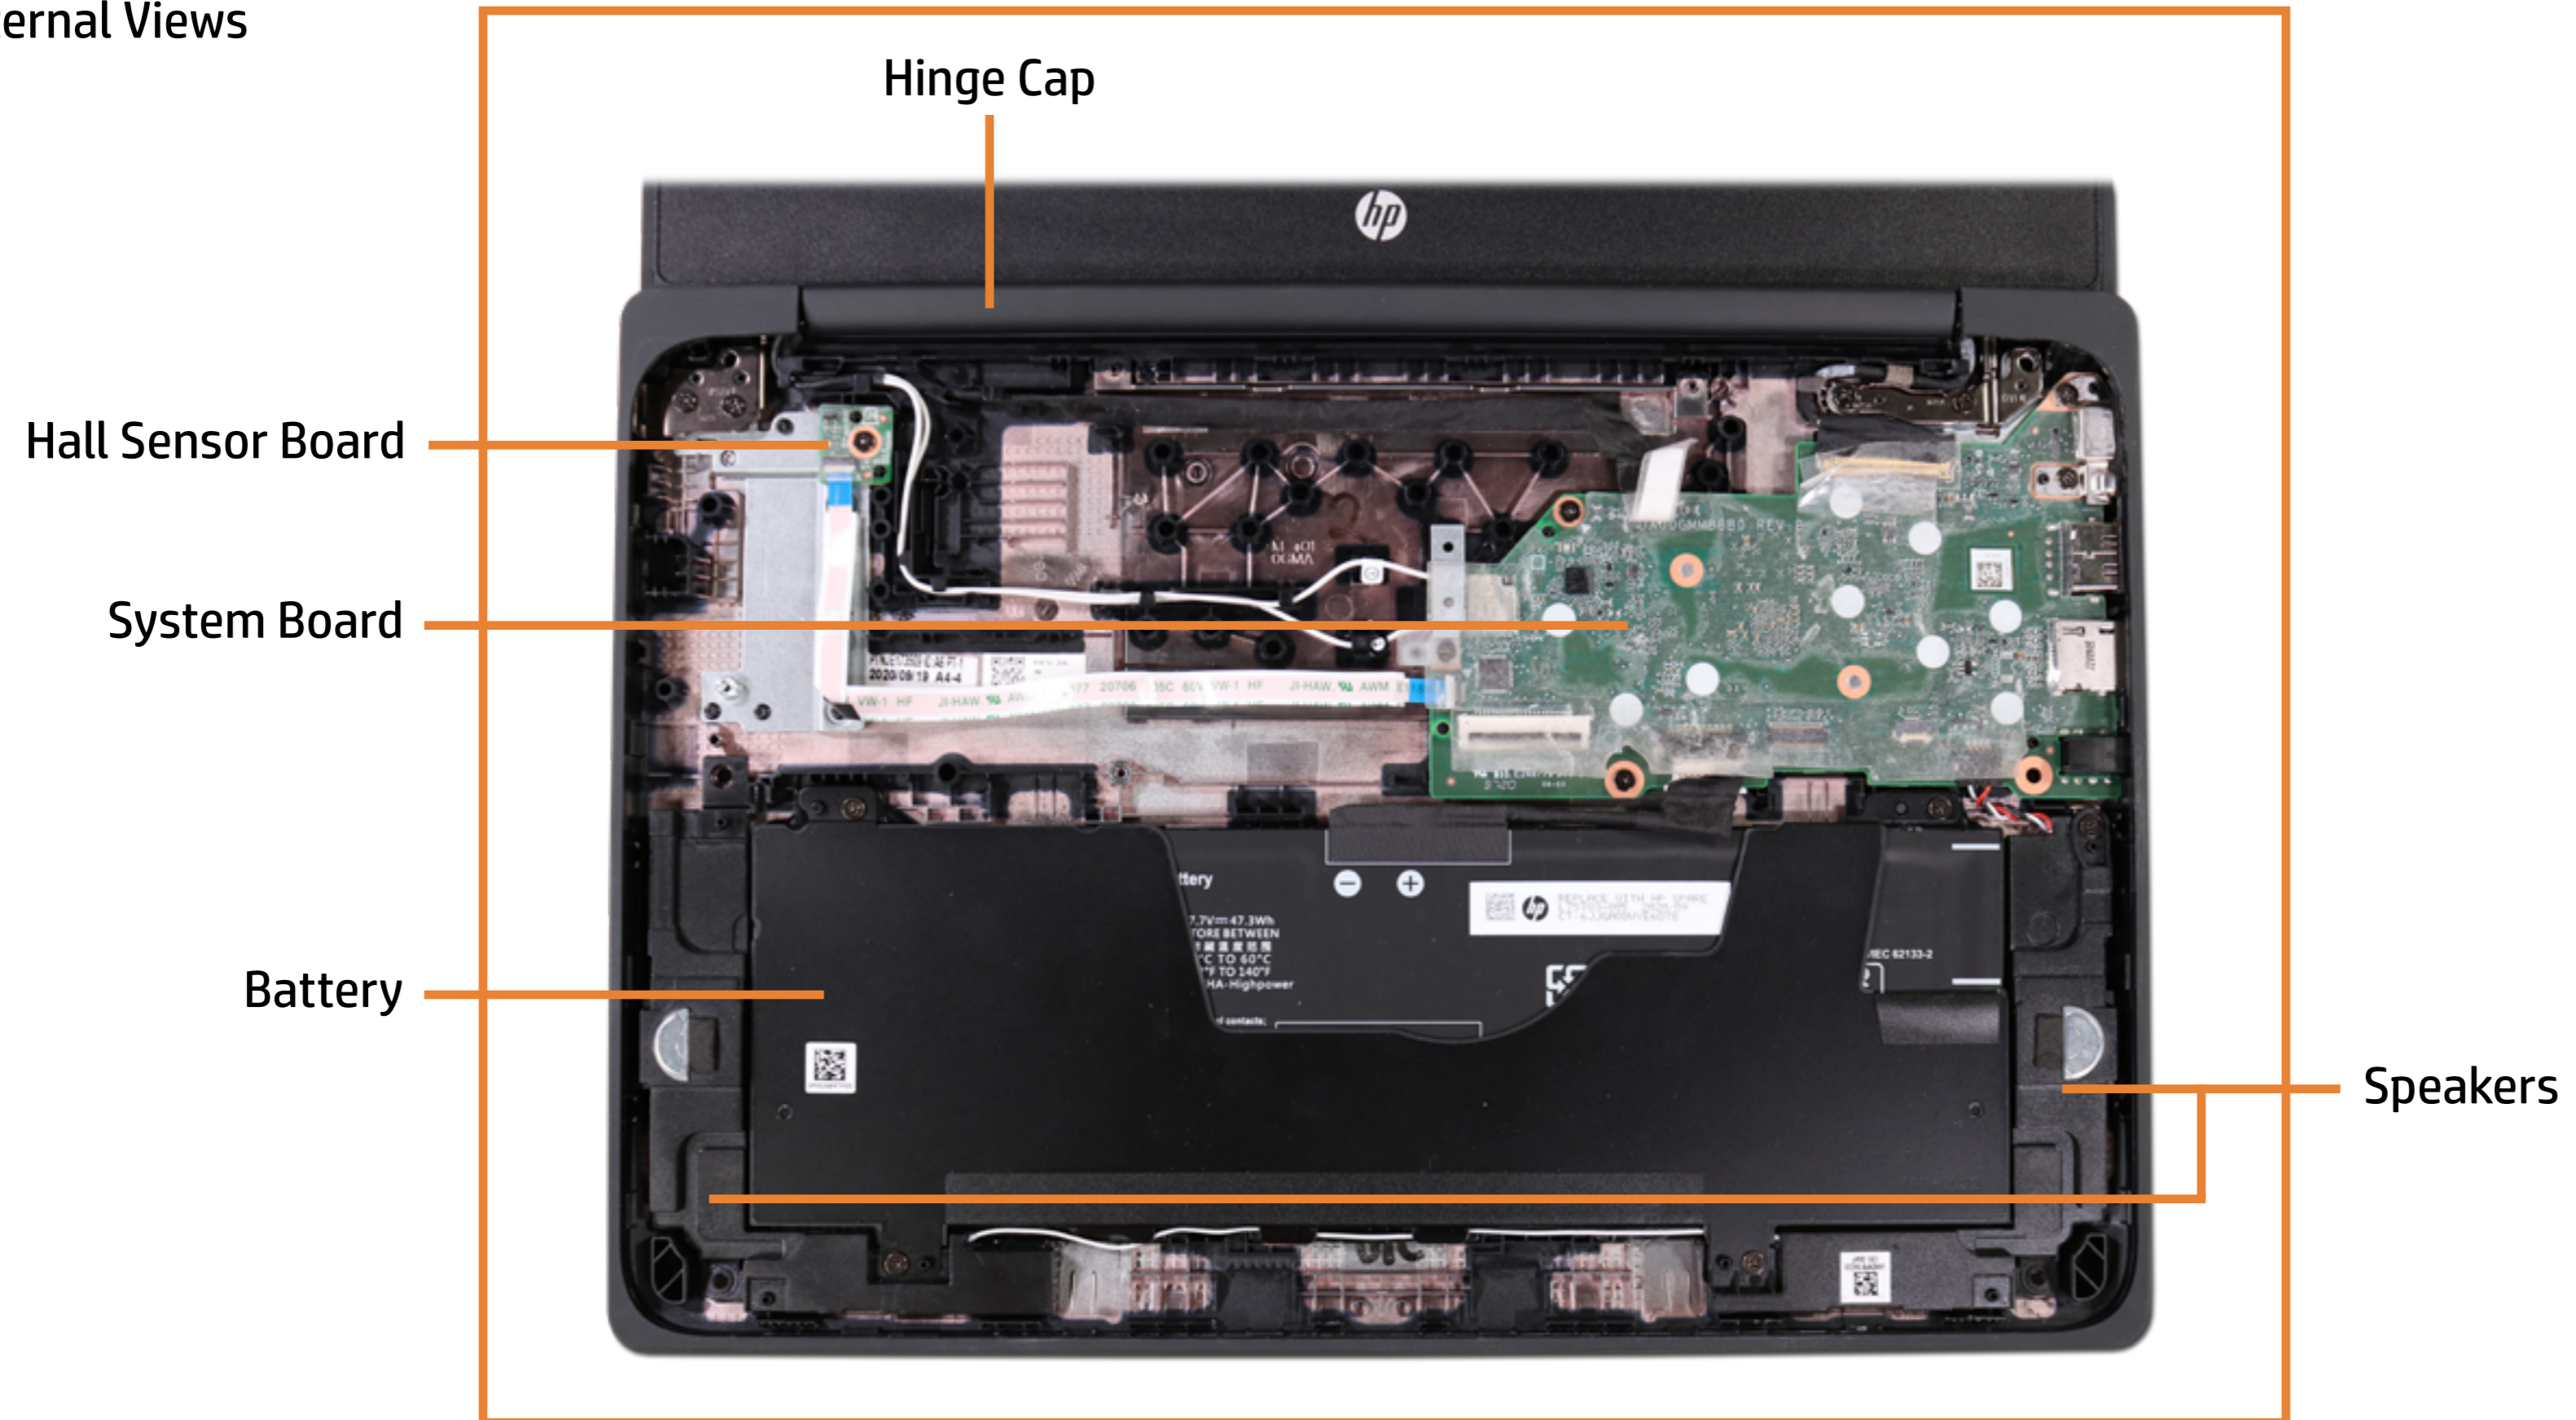

Bottom View

[Back to External Views](#)

[Go to Parts List](#)

Internal View

[Back to External Views](#)

[Go to Parts List](#)

Top Cover with Keyboard

Top Cover with Keyboard

- Touchpad
- Speakers
- Battery
- Hall Sensor Board
- System Board (Top)
- System Board (Bottom)
- Heat Sink
- Hinge Cap
- Base Enclosure
- Display Bezel
- Display Panel
- LCD Bracket
- Webcam Board
- Display Panel Hinges
- Display Panel Cable
- Webcam Cable