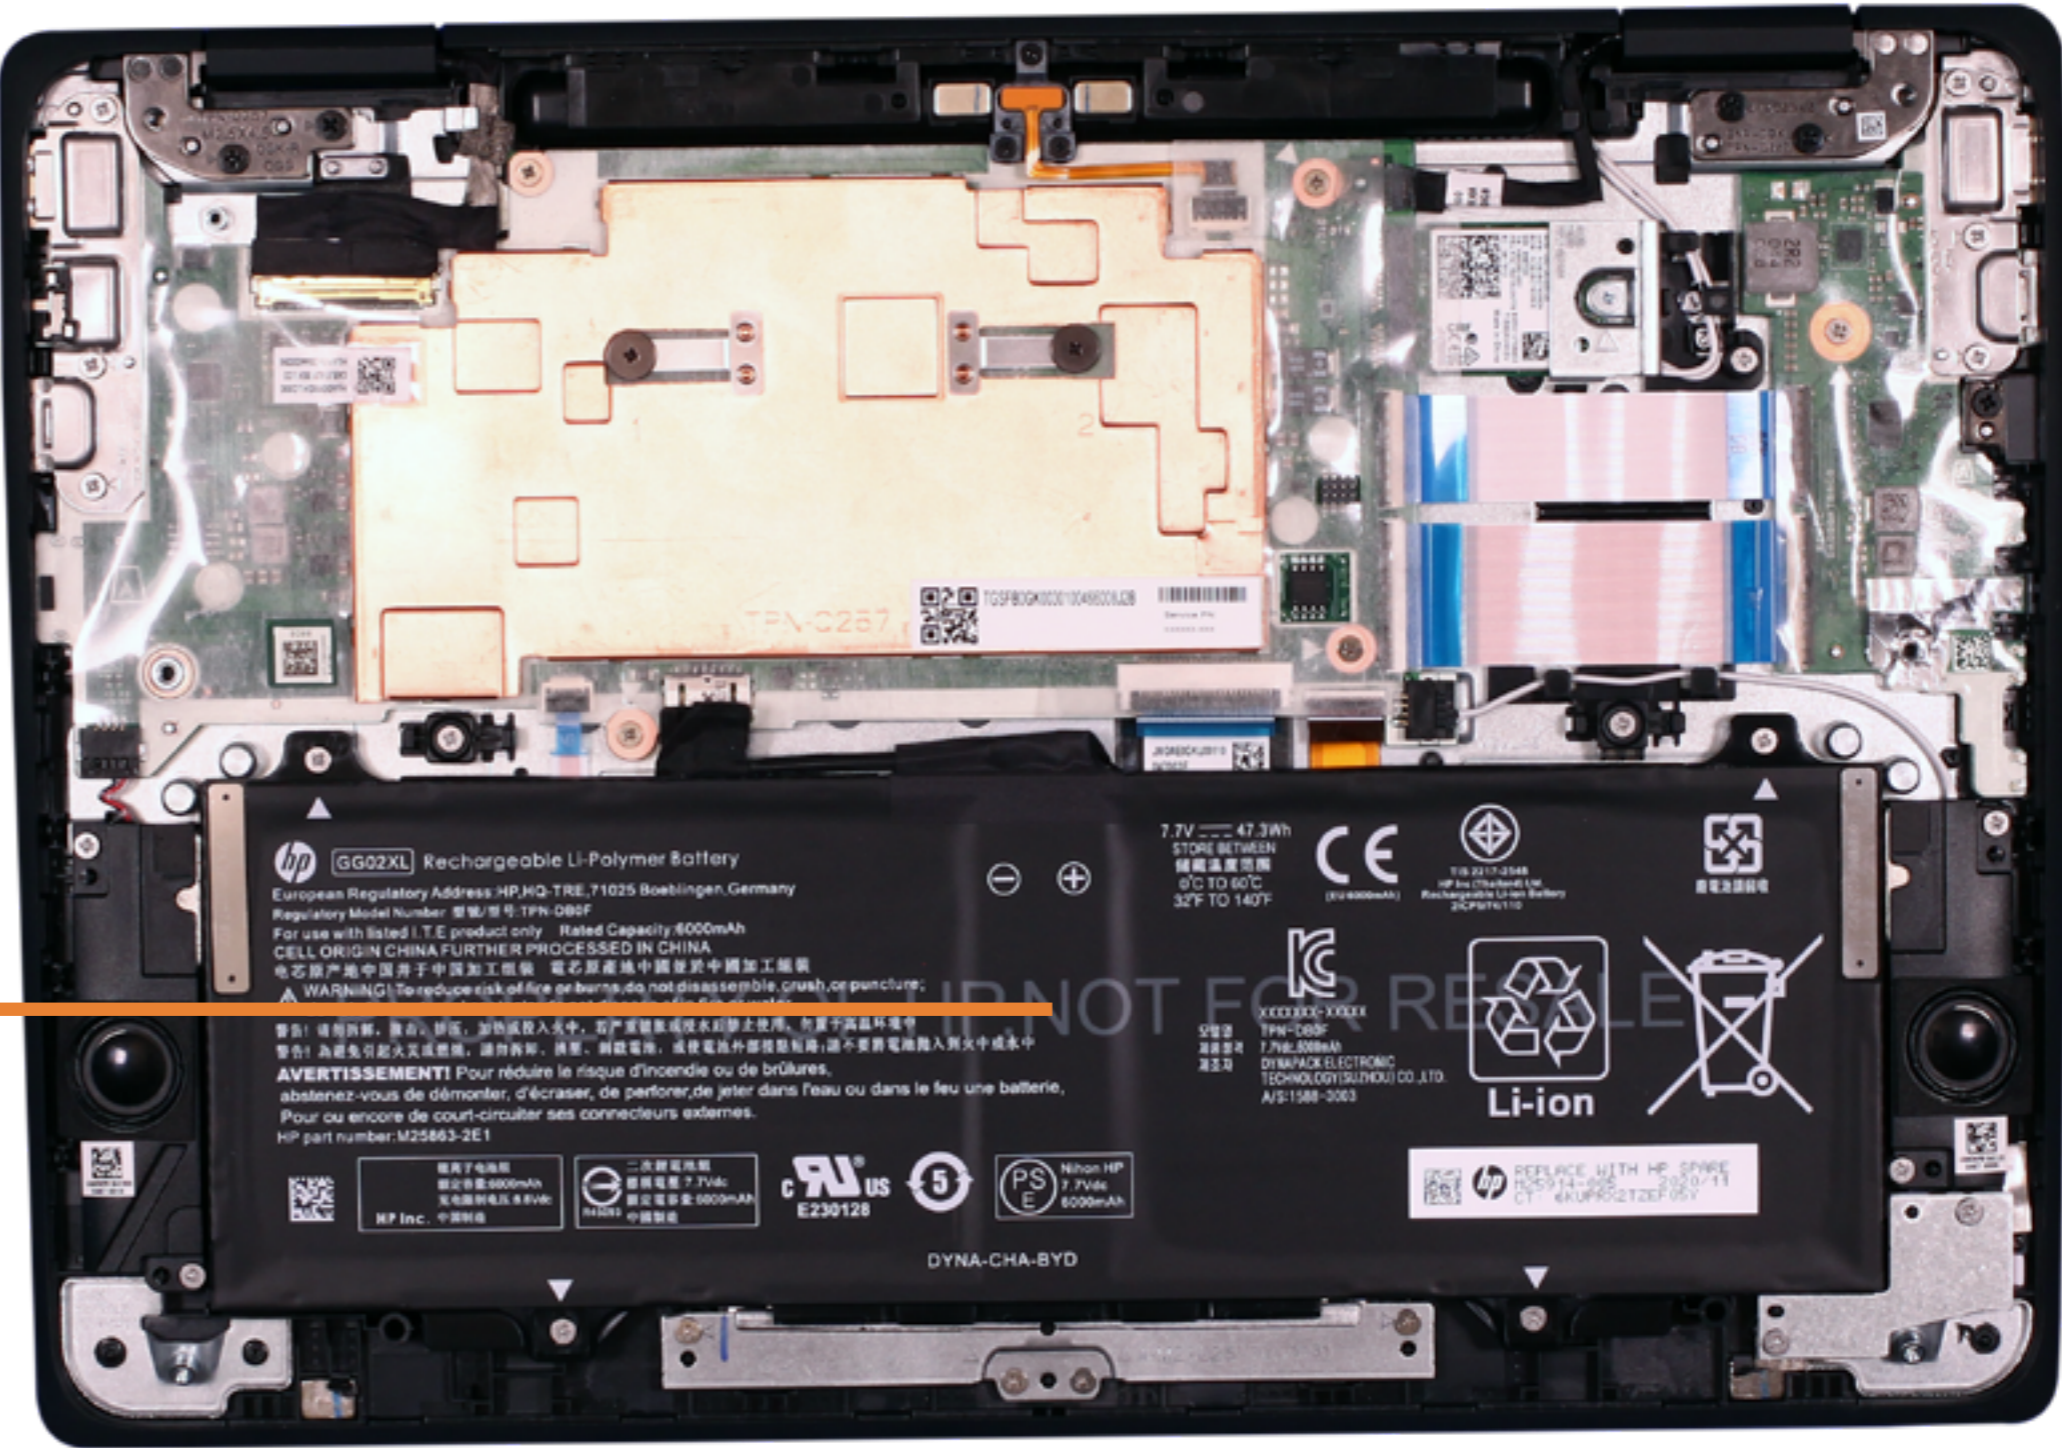

Left View

Right View

Rear View

Internal View 1

Battery

POGO Connector

Wireless LAN Module

Internal View 2

DC-in Connector

Motherboard

USB Board

Heatsink

Speakers

Touchpad Board

Base Enclosure

Base Enclosure

Battery

Wireless LAN Module

POGO Connector

Touchpad Board

Top Cover Webcam

Speakers

USB Board

Heatsink