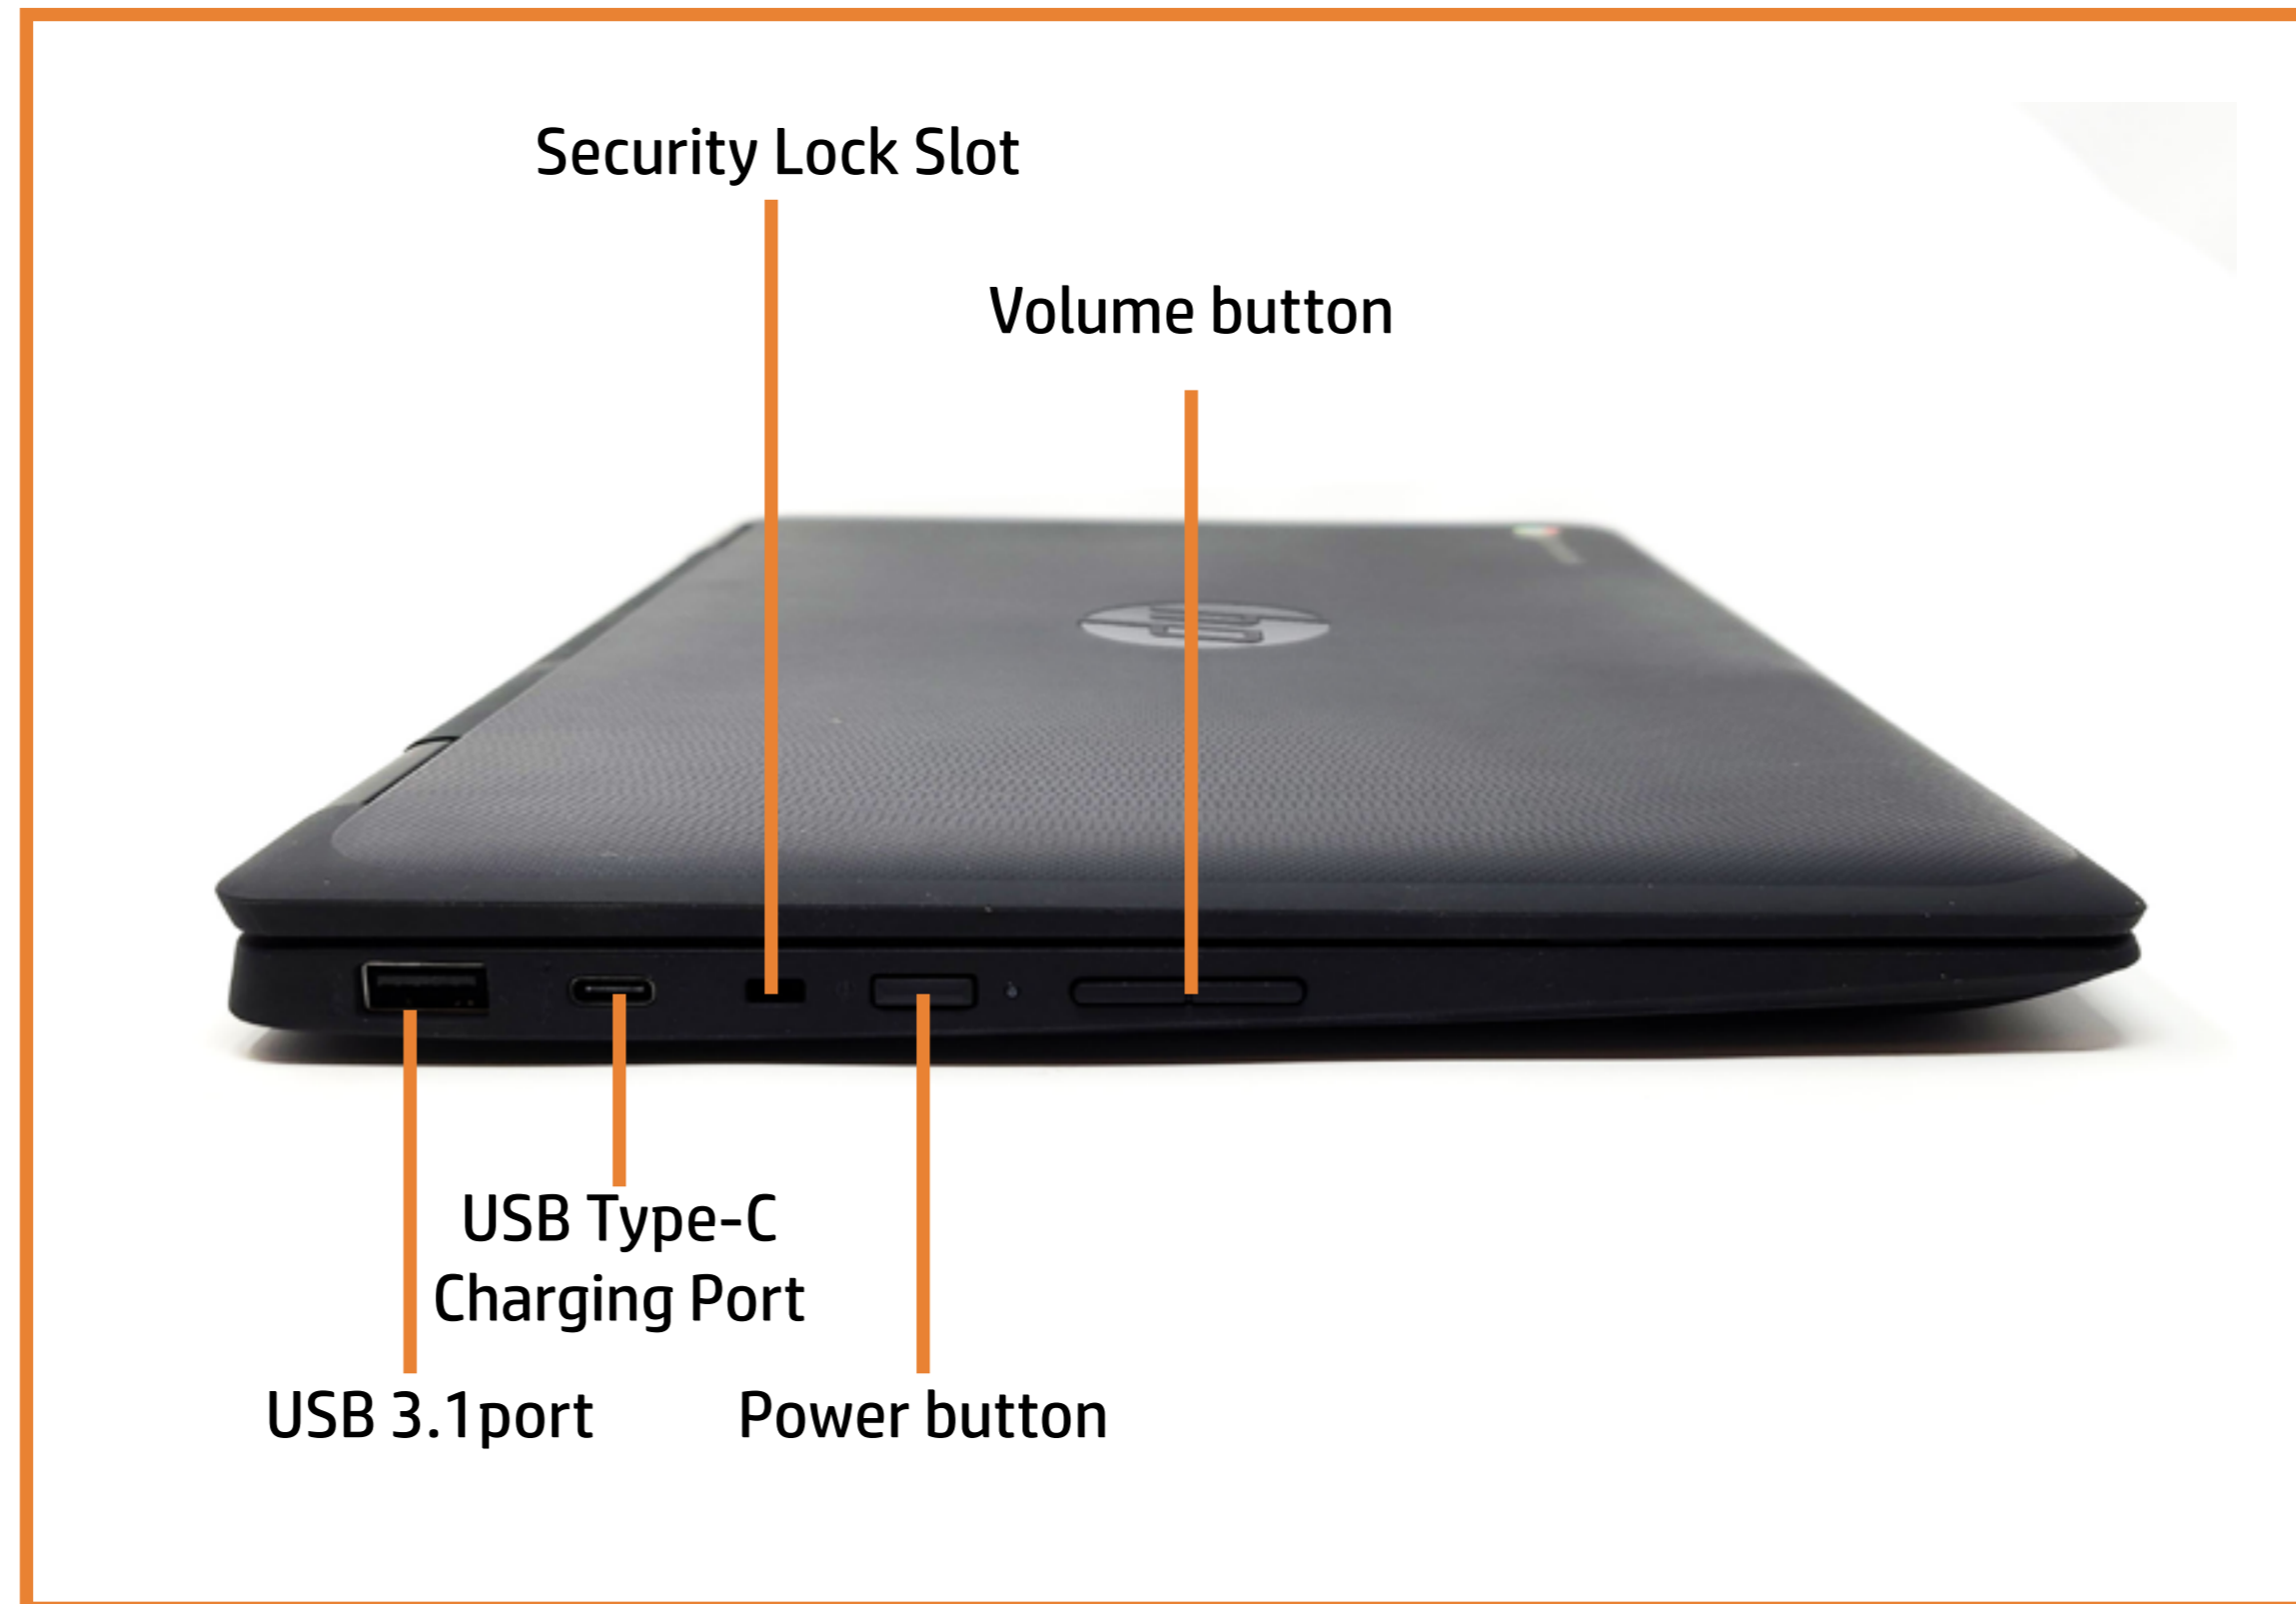

External Views

Front

Left

Right

Rear

Internal

Parts List

Front View

Left View

Right View

Rear View

Internal View 1

Battery

POGO Connector

Wireless LAN Module

Internal View 2