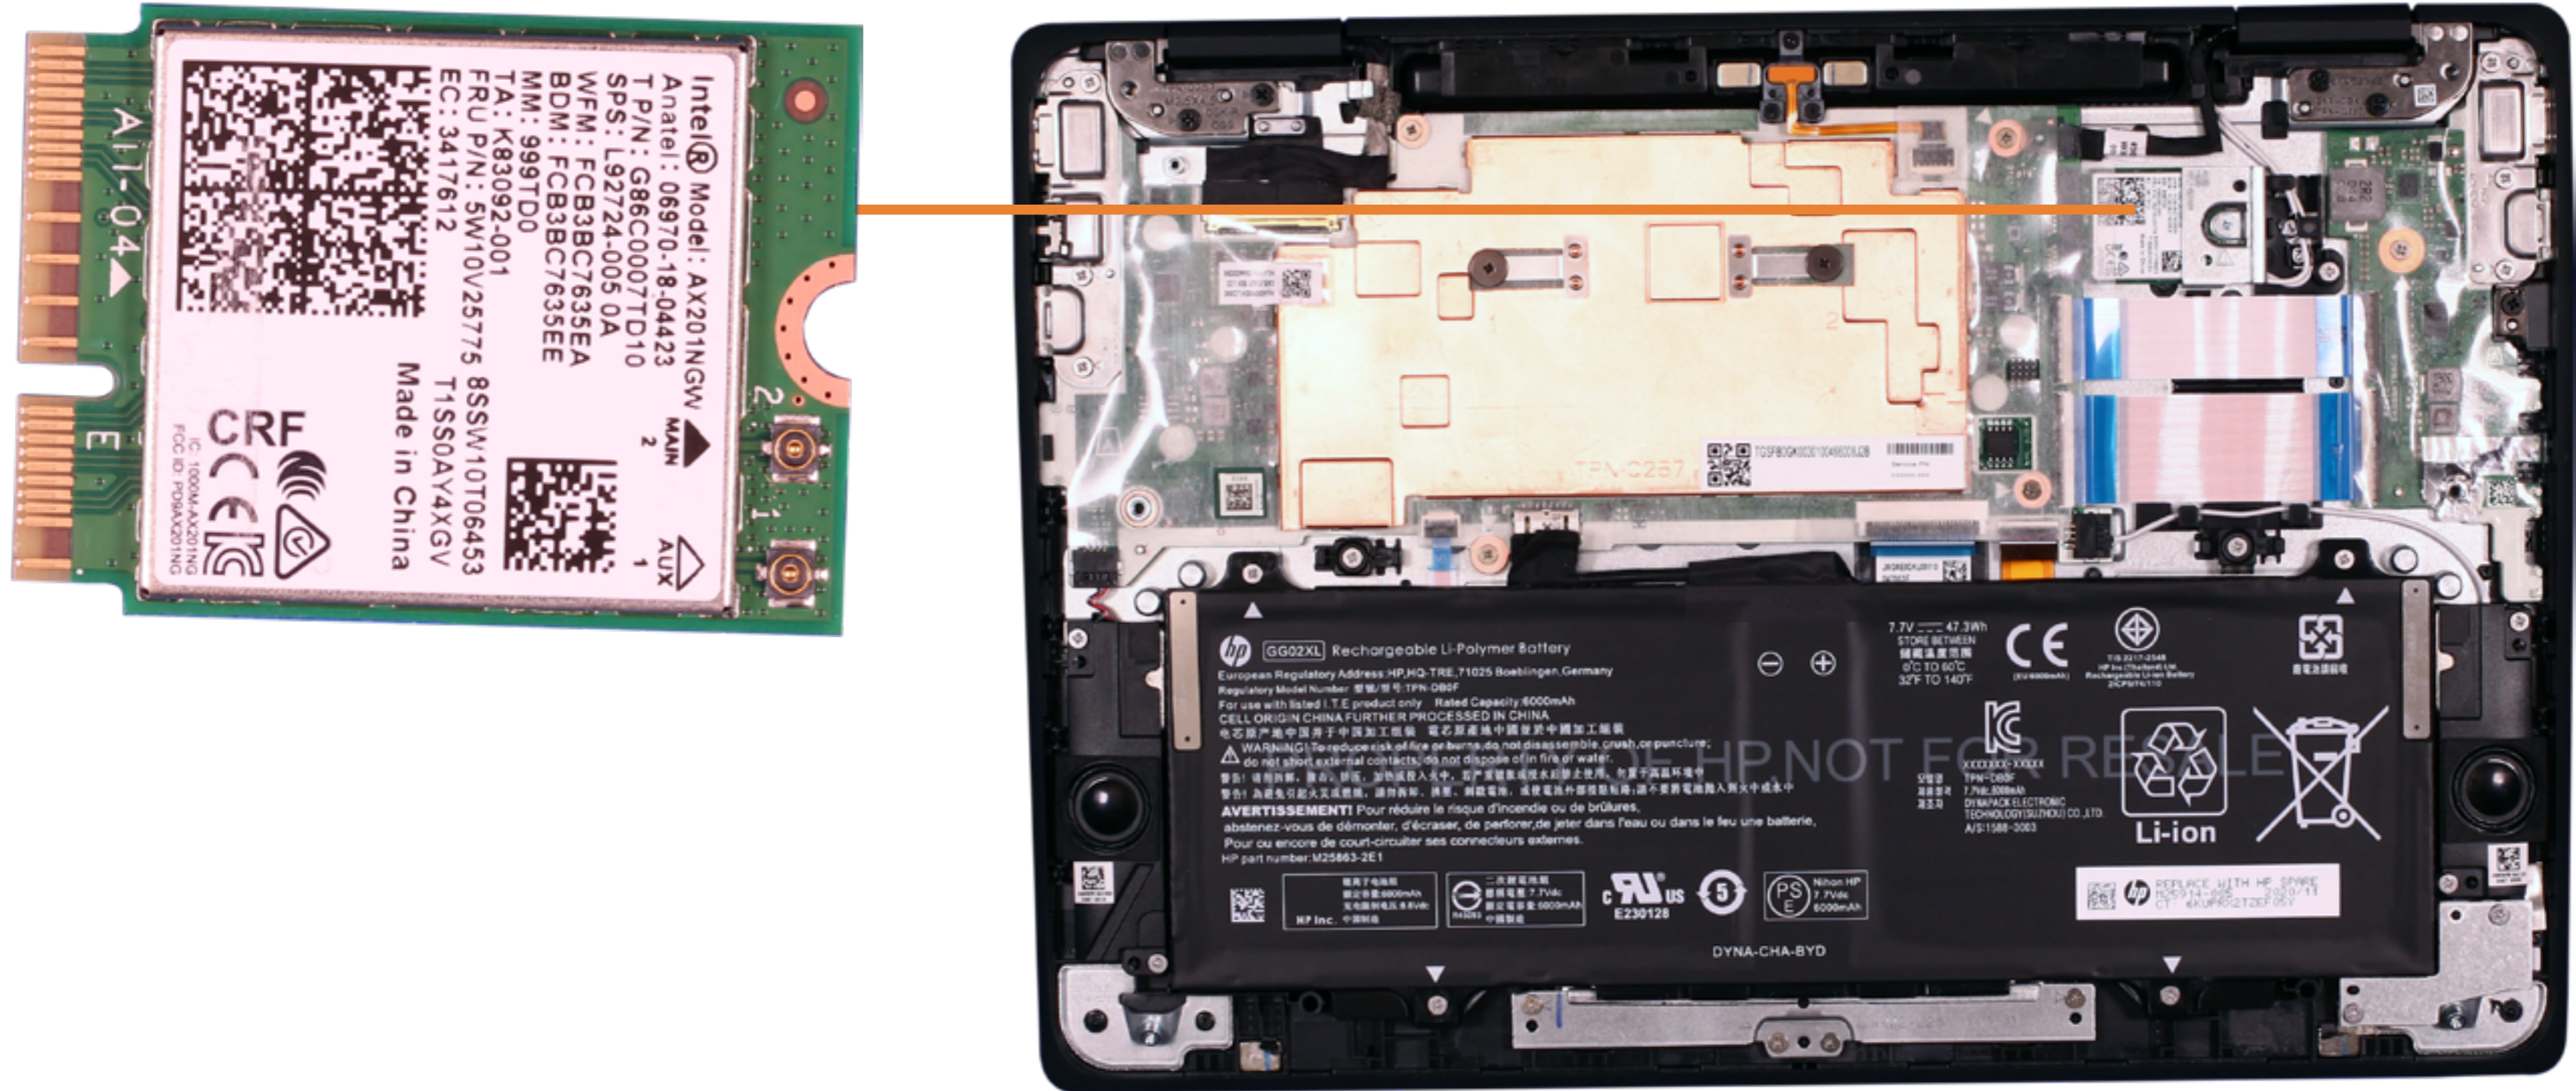

Left View

Right View

Rear View

Internal View 1

Battery

POGO Connector

Wireless LAN Module

Internal View 2

DC-in Connector

Motherboard

USB Board

Heatsink

Speakers

Touchpad Board

Base Enclosure

Base Enclosure

Battery

Wireless LAN Module

POGO Connector

Touchpad Board

Top Cover Webcam

Speakers

USB Board

Heatsink