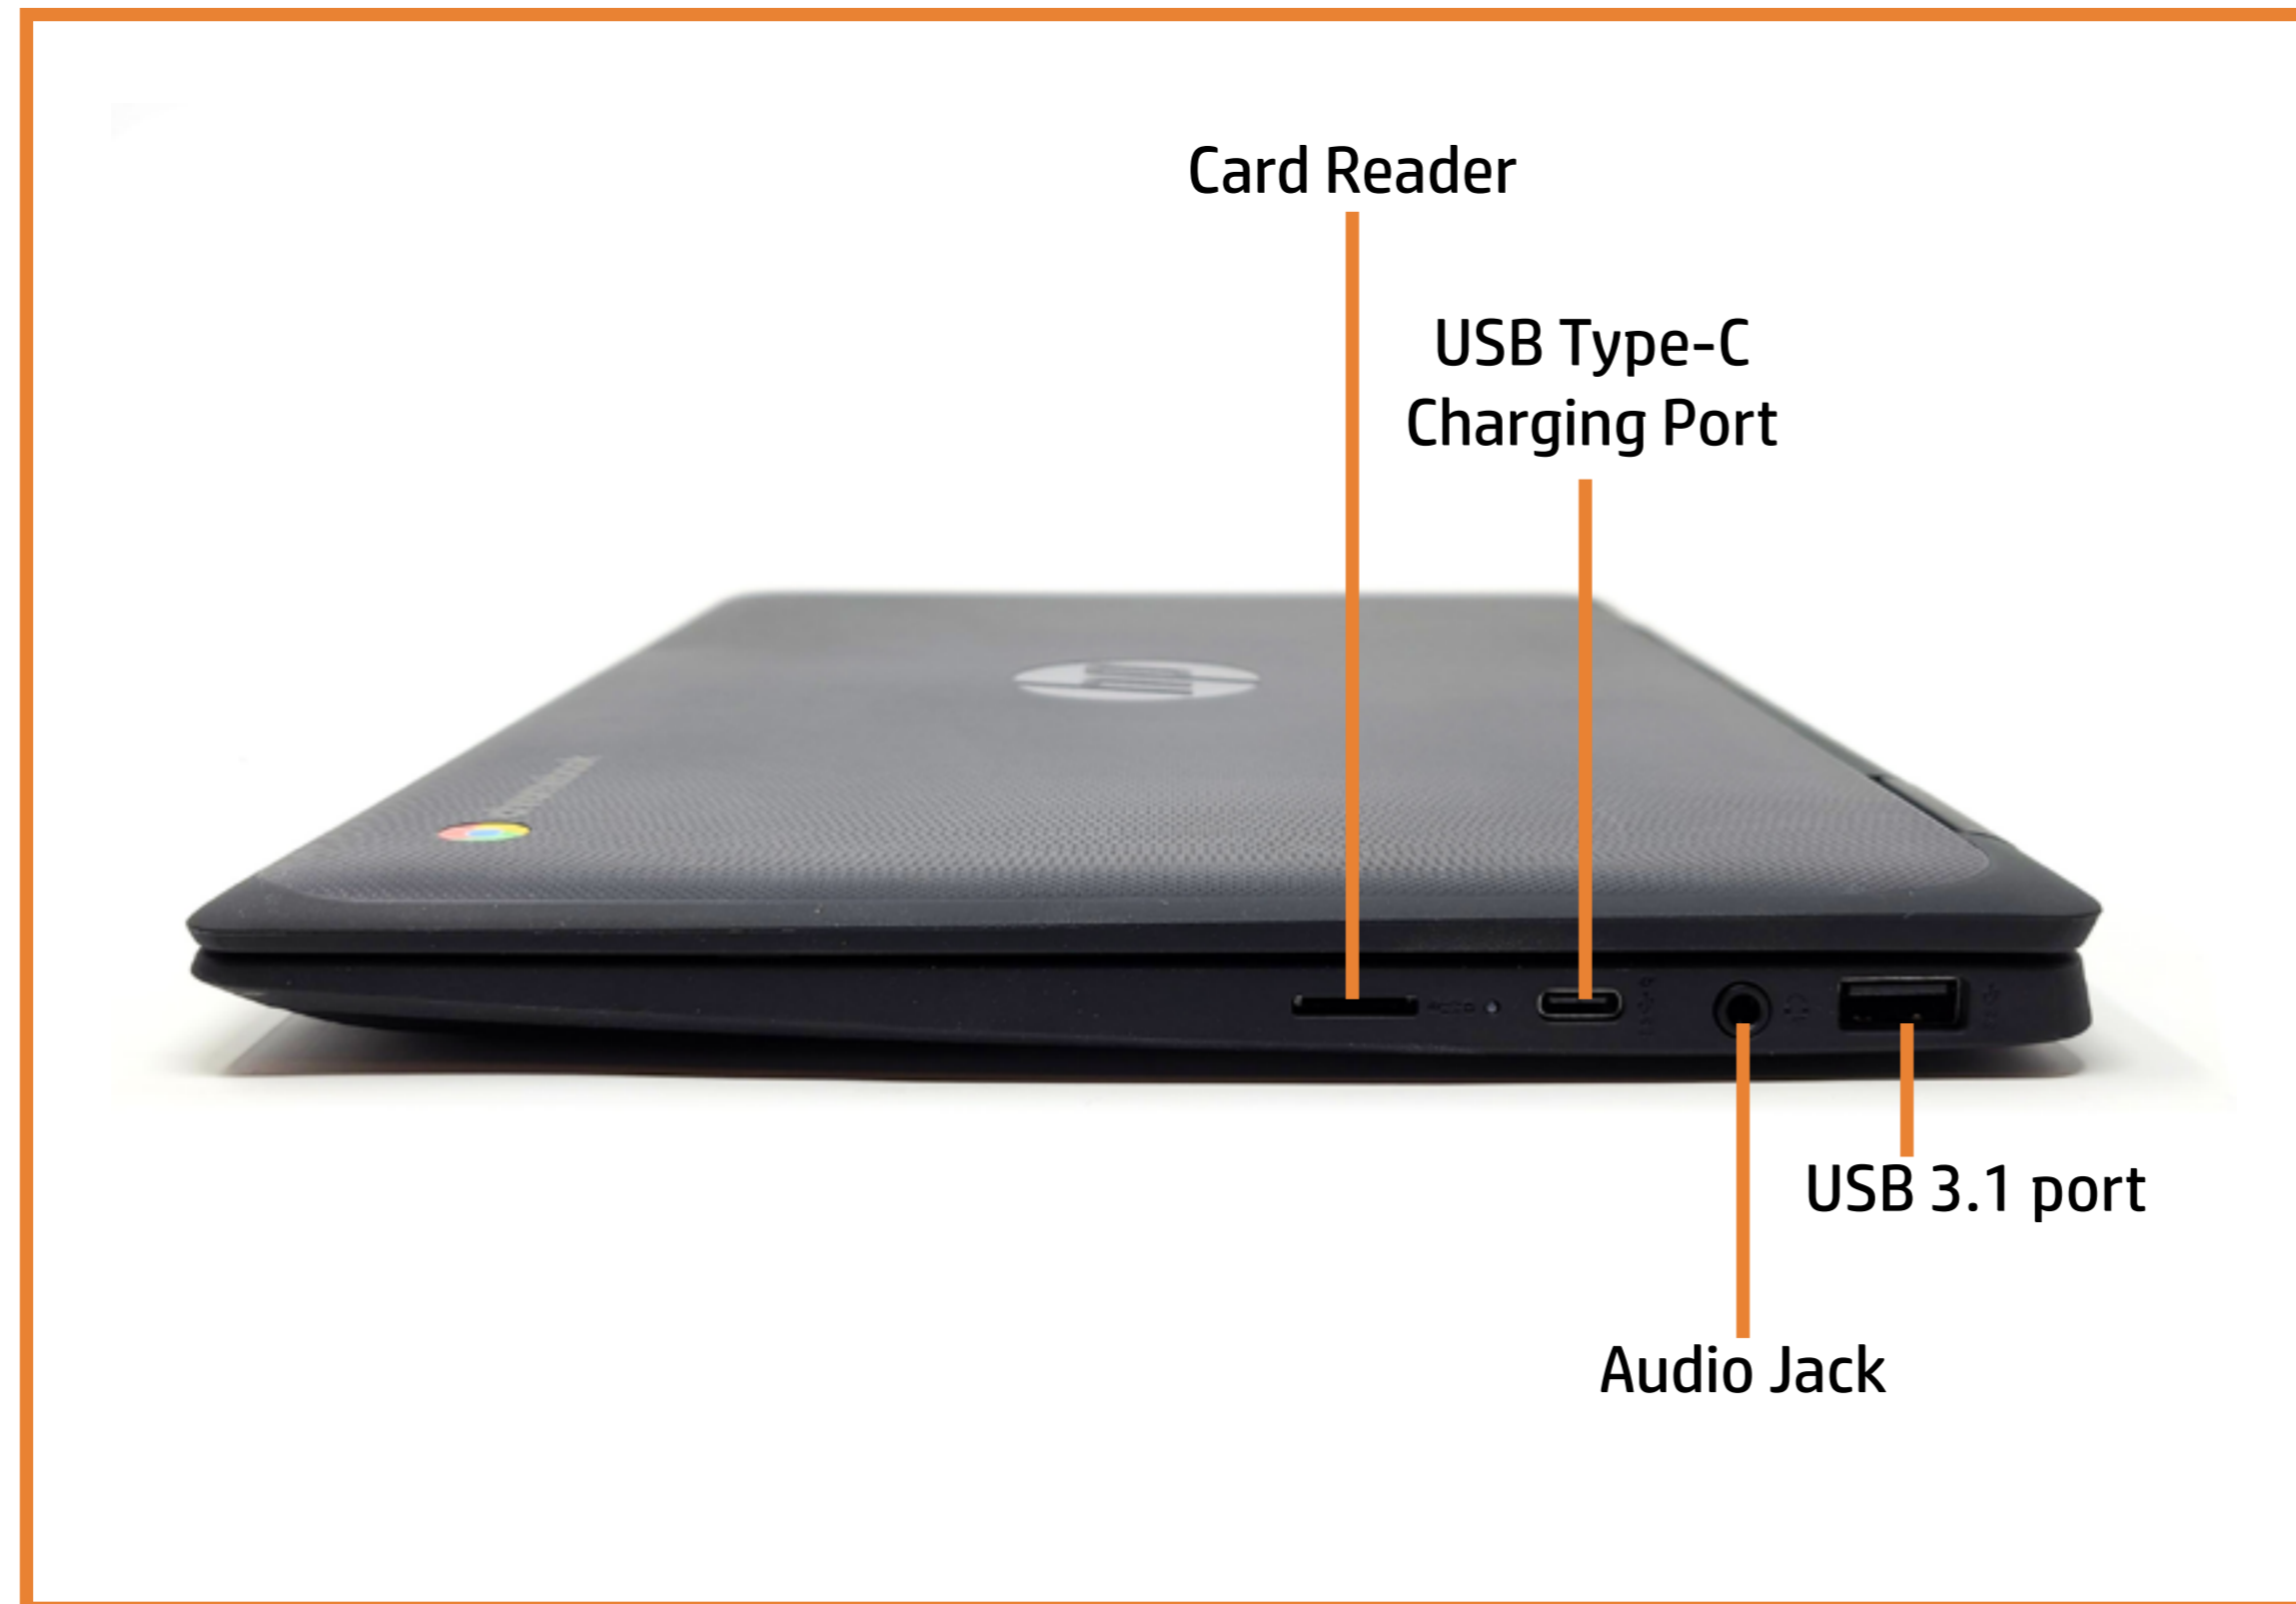

Left View

Right View

Rear View

Internal View 1

Battery

POGO Connector

Wireless LAN Module

Internal View 2