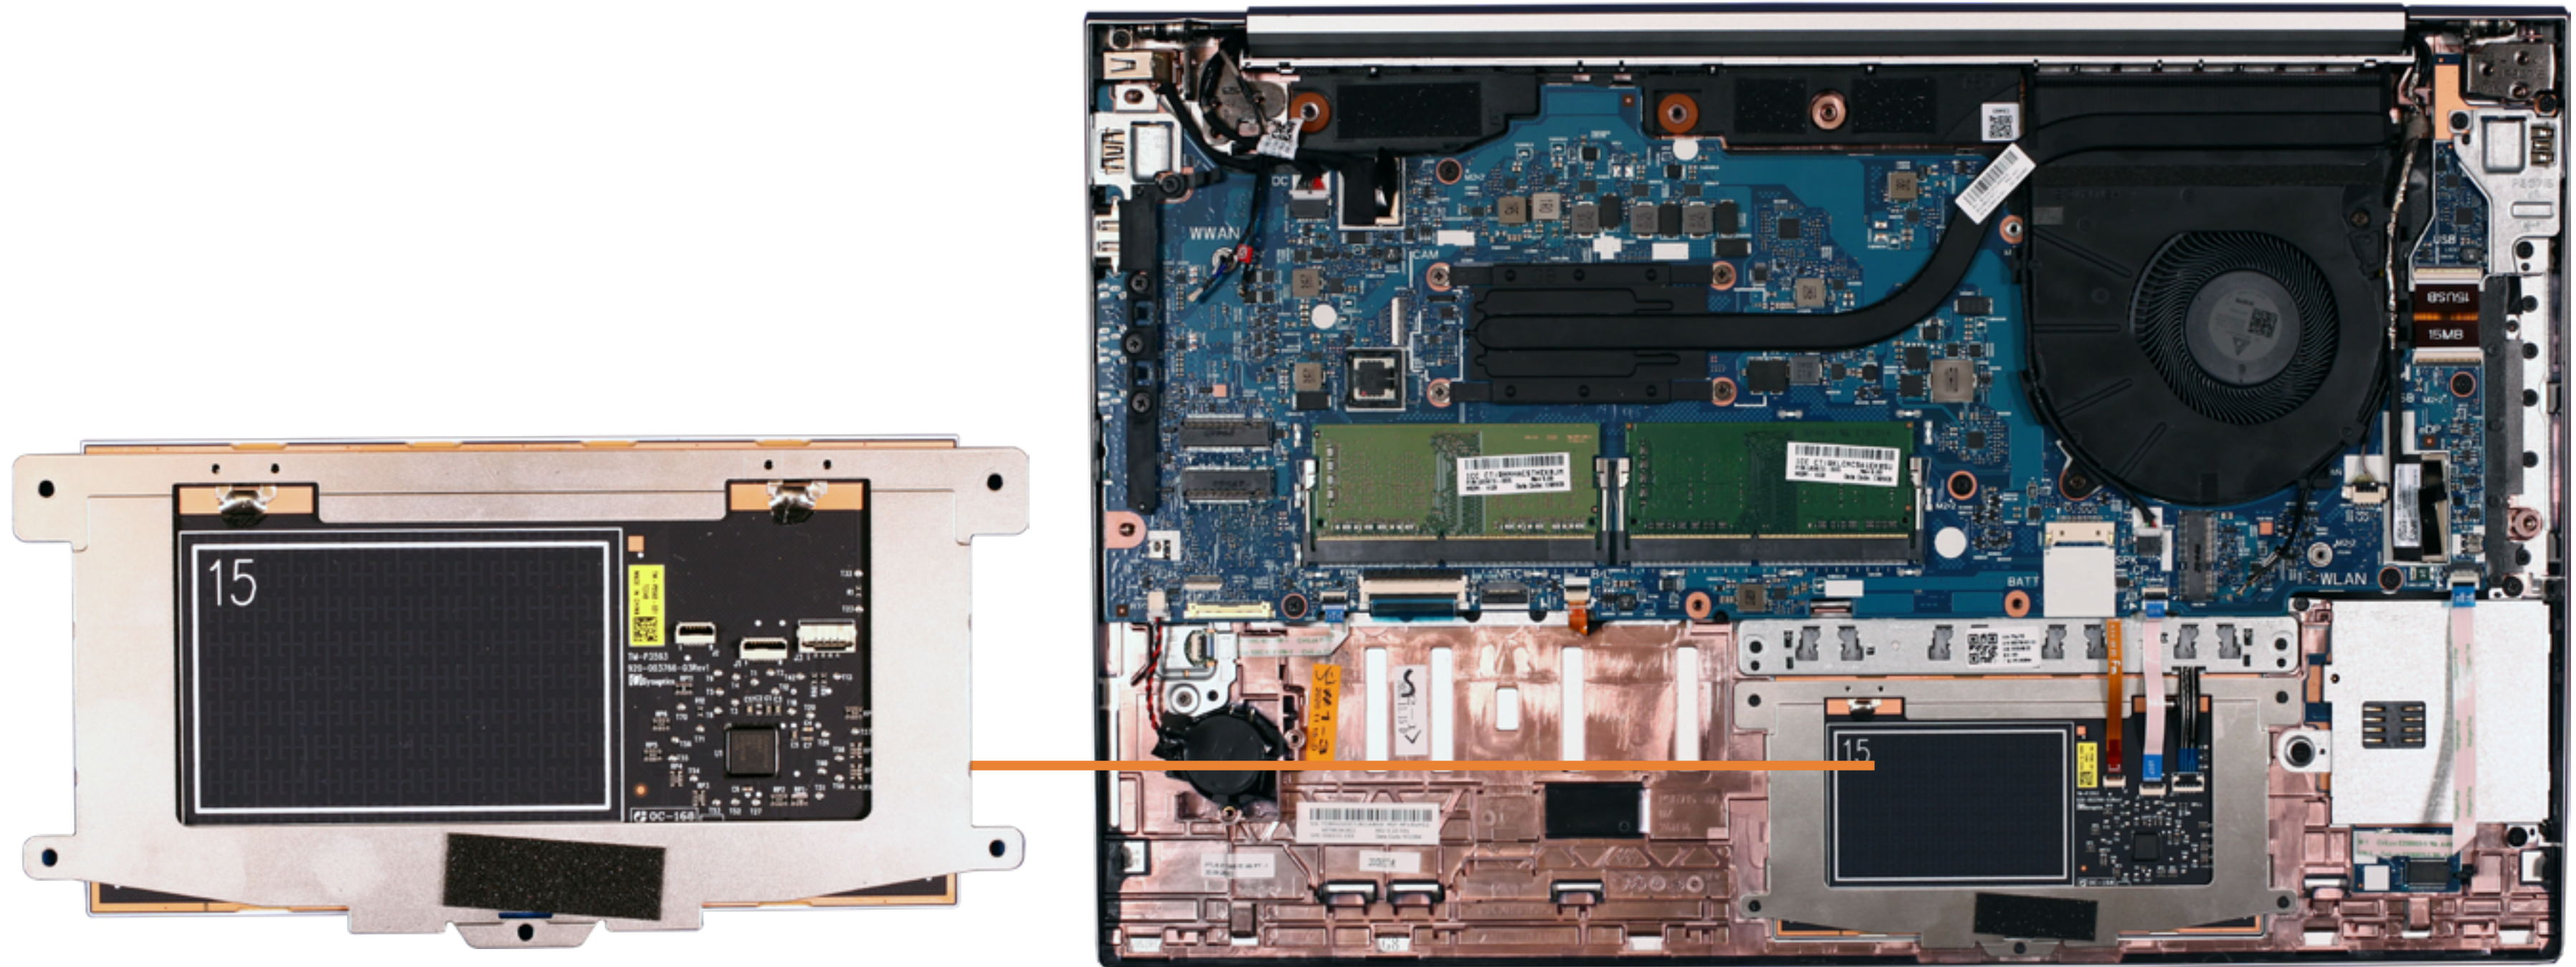

Touchpad Board