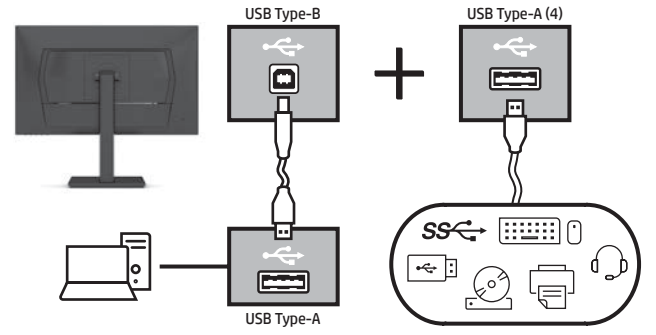

Quick Setup

Optimum Resolution:

60.45 cm (23.8 in) 1920 × 1080 @ 60 hz

54.61 cm (21.5 in) 1920 × 1080 @ 60 hz

1 A

B

2

3