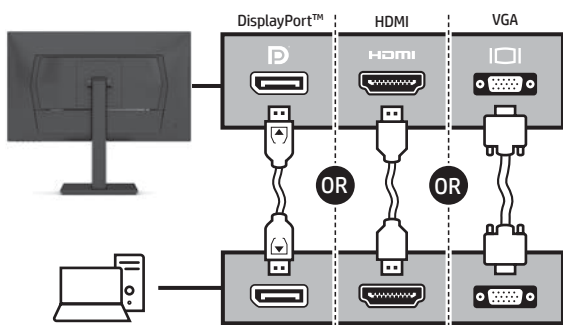

Quick Setup

Optimum Resolution:

60.45 cm (23.8 in) 1920 × 1080 @ 60 hz

54.61 cm (21.5 in) 1920 × 1080 @ 60 hz

1 A

B

2

3