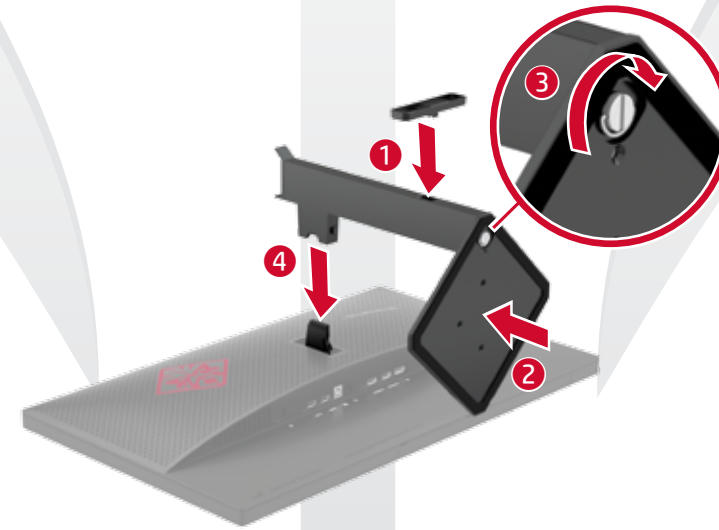

OMEN

by 

Optimum Resolution: 1920 x 1080 @ 60 Hz

1

2

OR

3

4