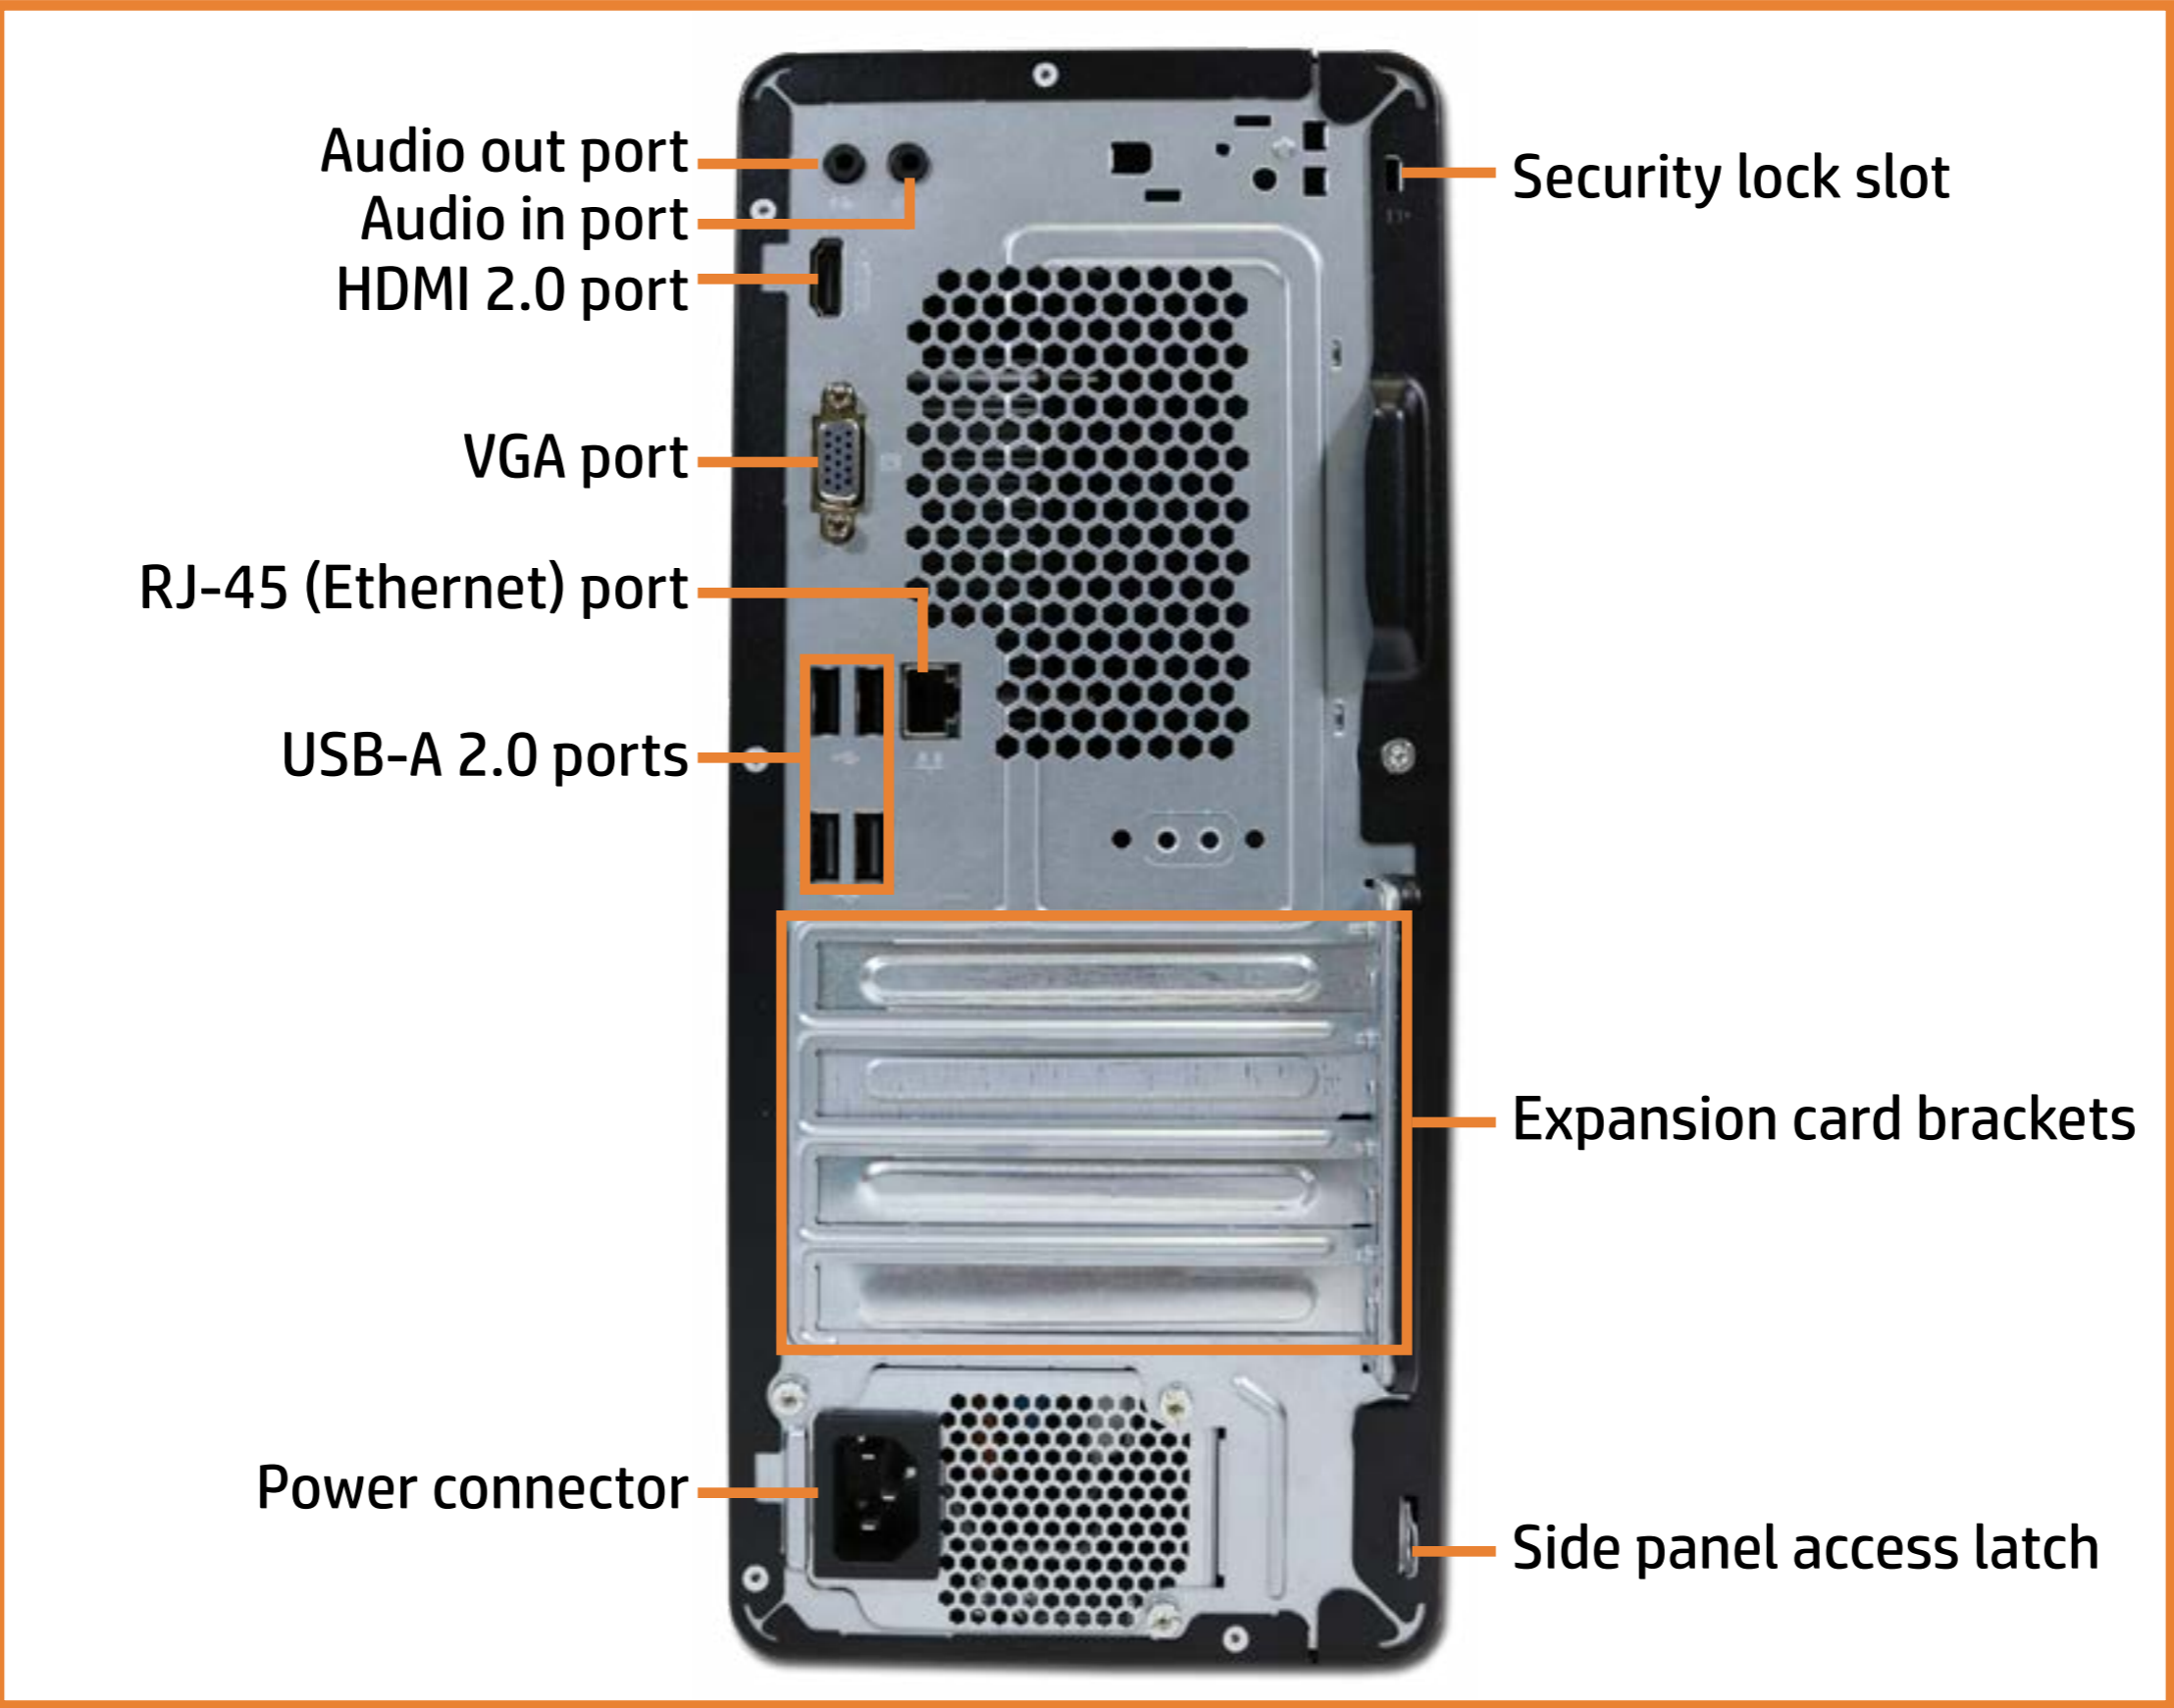

Rear View

[Back to External Views](#)

[Go to Parts List](#)