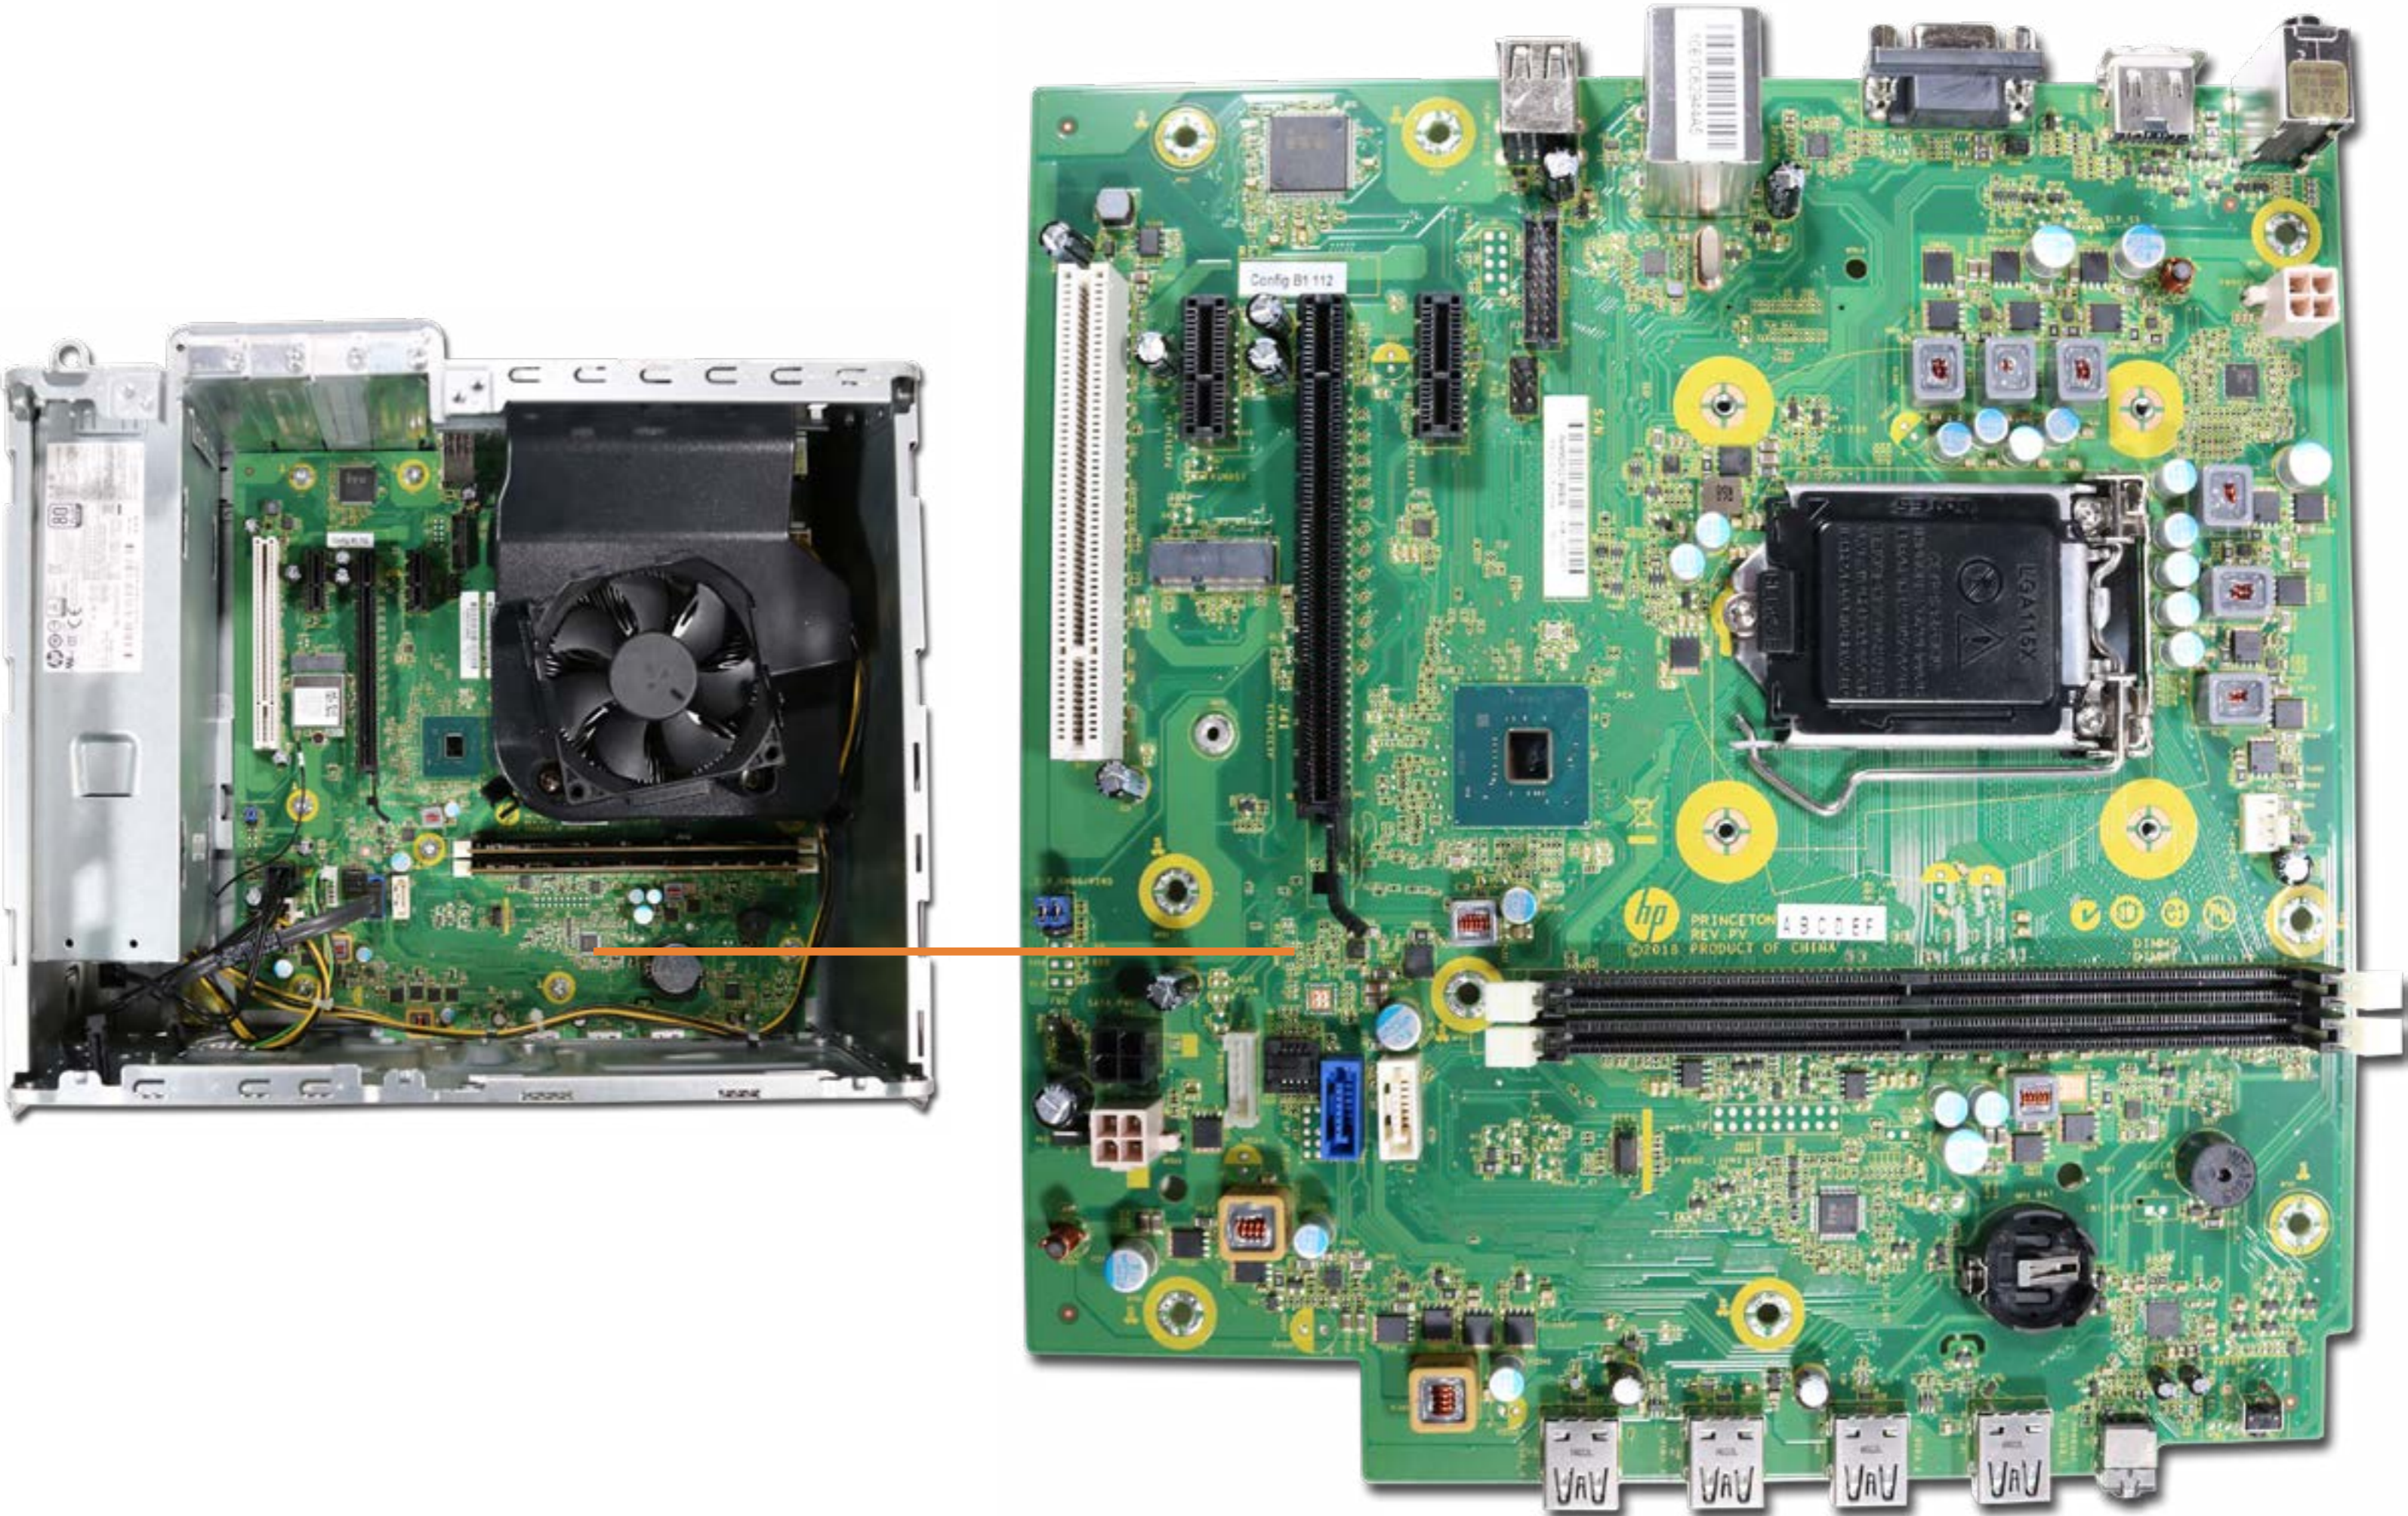

Fan/Heat Sink Assembly

CPU

Power Supply

Wireless LAN Antenna

Motherboard (Top)

Motherboard (Bottom)

[Go to External Views](#)

Motherboard (Top)

CPU

Power Supply

Wireless LAN Antenna

Motherboard (Top)

Motherboard (Bottom)

Go to External Views

Motherboard (Bottom)

Side Panel

Wireless LAN Module

Front Bezel

Hard Disk Drive

Memory Module

Fan Duct

Parallel Port PCIe Card

Fan/Heat Sink Assembly

CPU

Power Supply

Wireless LAN Antenna

Motherboard (Top)

Motherboard (Bottom)

[Go to External Views](#)