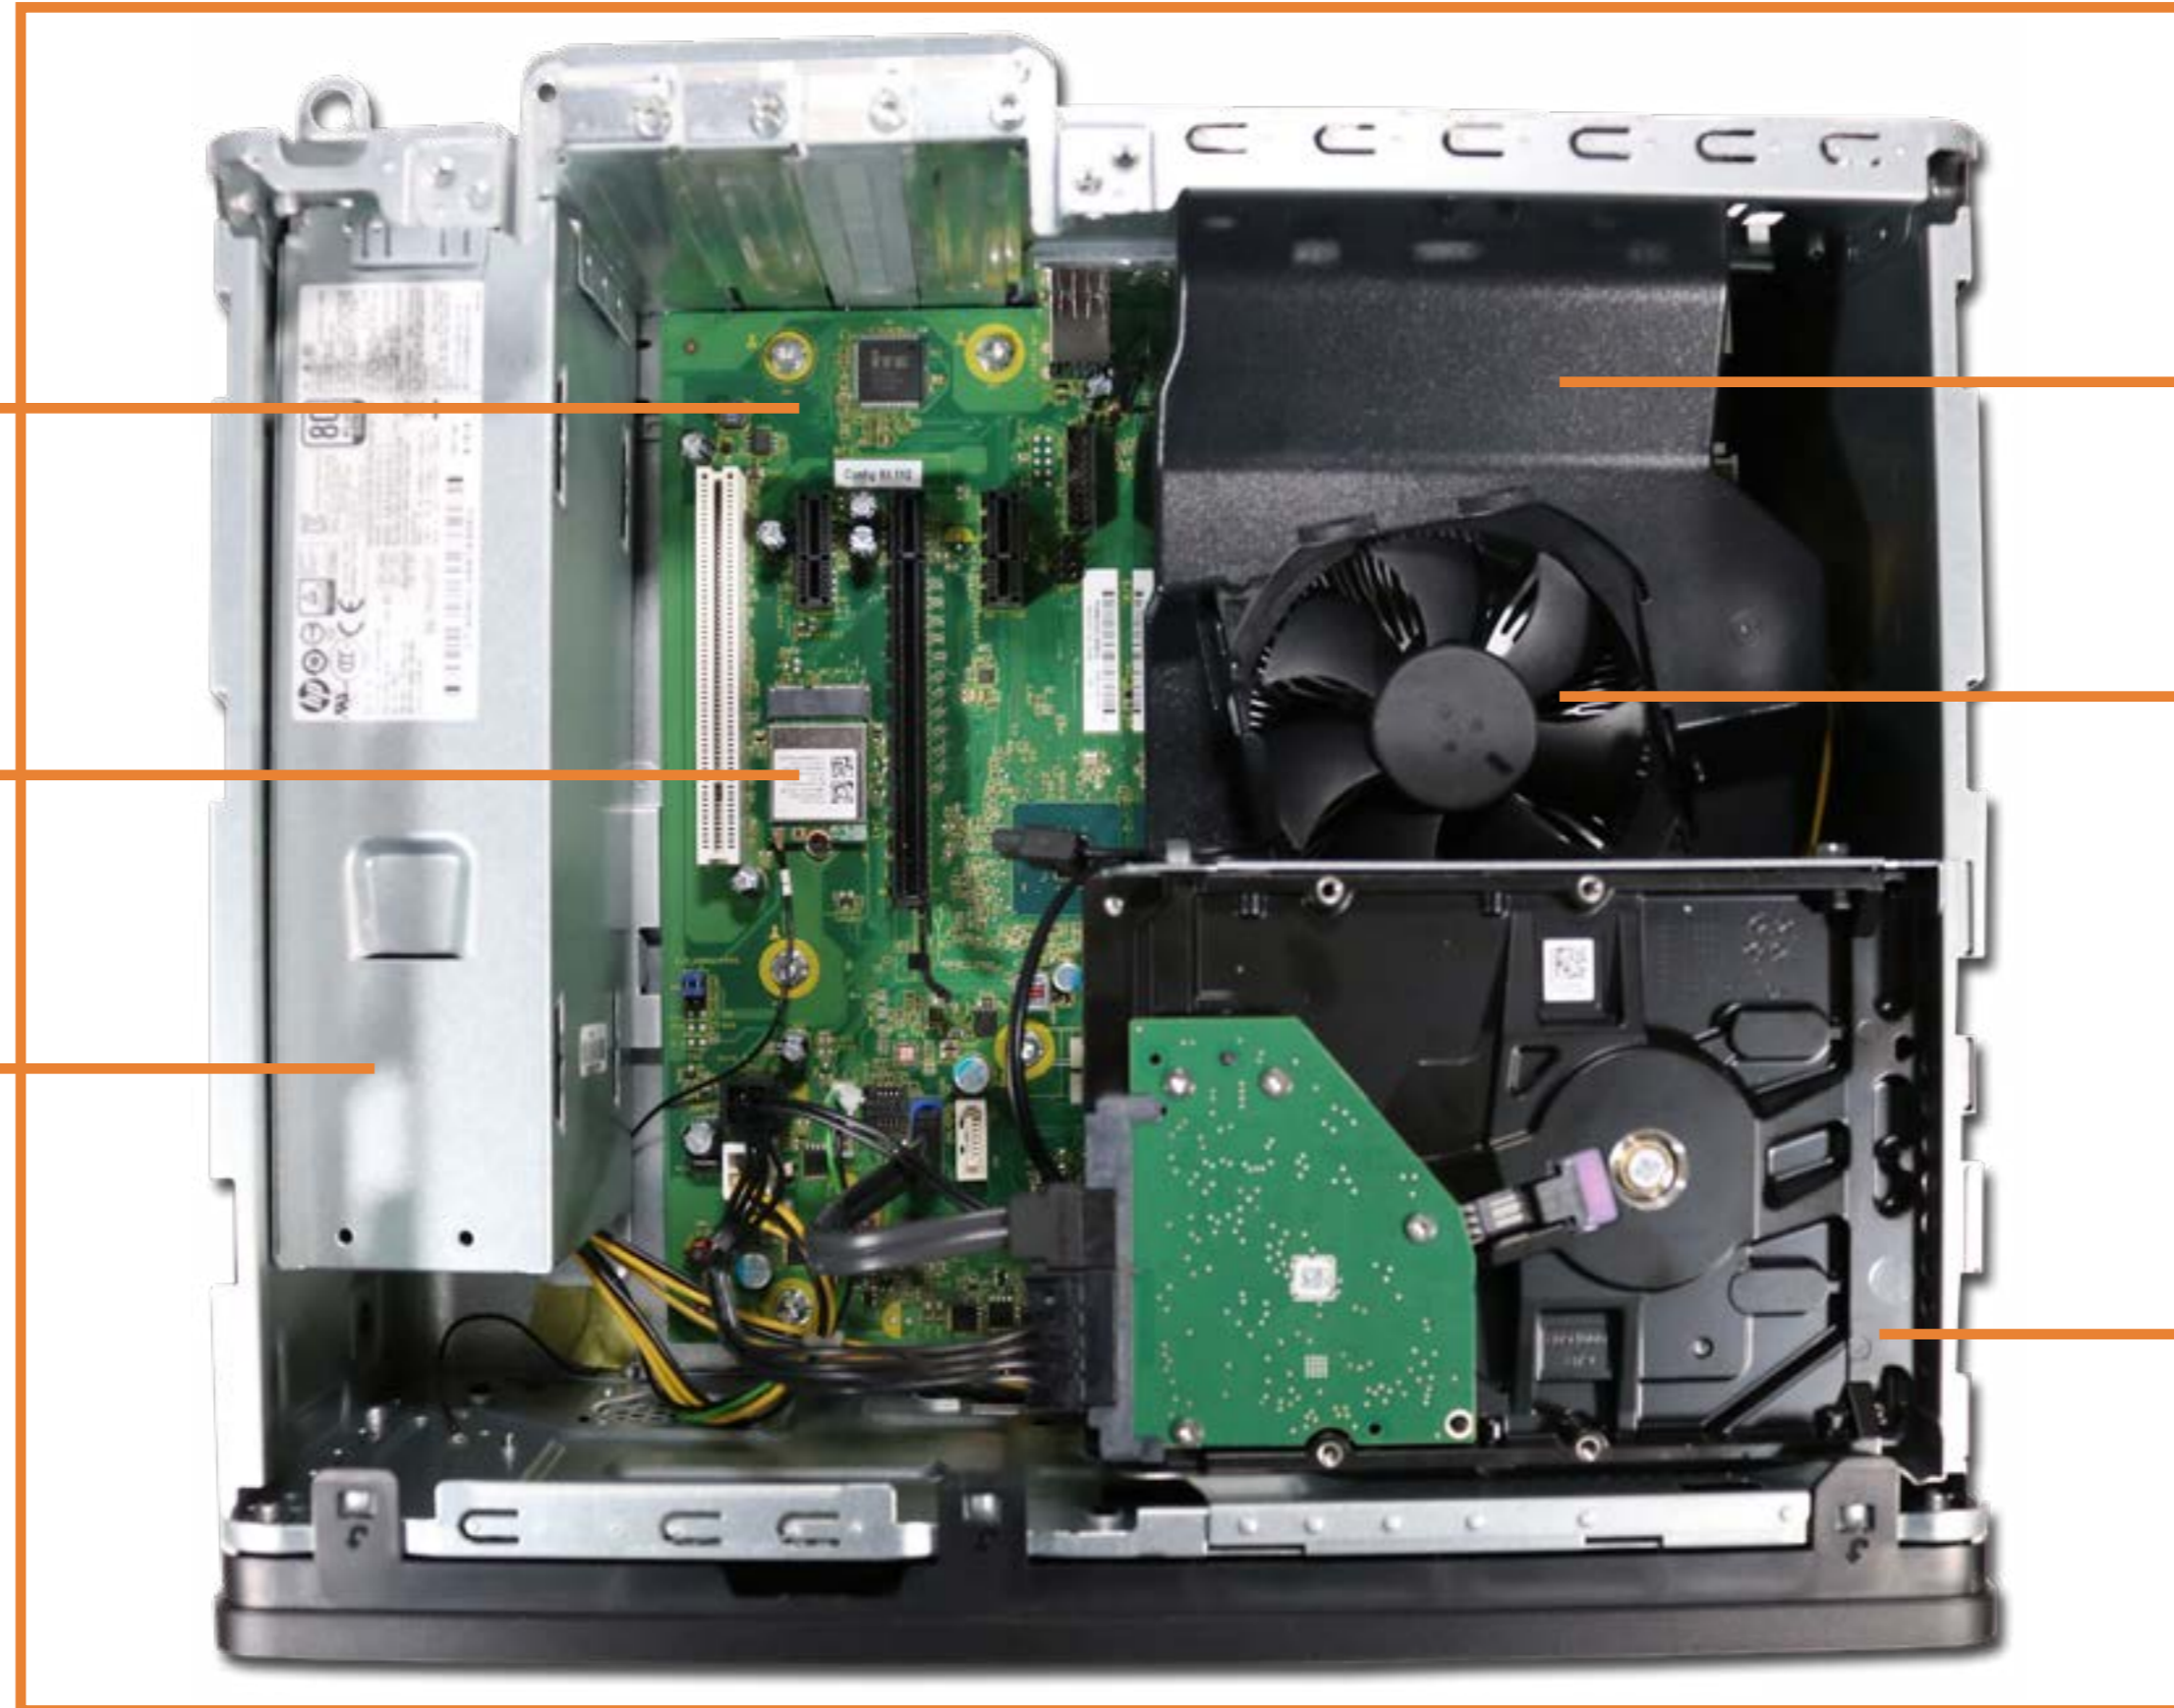

[Back to External Views](#)

Motherboard

Wireless LAN module

Power supply

Fan duct

Fan/Heat sink assembly

Hard disk drive

[Go to Parts List](#)

Side Panel

Side Panel

- Wireless LAN Module
- Front Bezel
- Hard Disk Drive
- Memory Module
- Fan Duct
- Parallel Port PCIe Card
- Fan/Heat Sink Assembly
- CPU
- Power Supply
- Wireless LAN Antenna
- Motherboard (Top)
- Motherboard (Bottom)