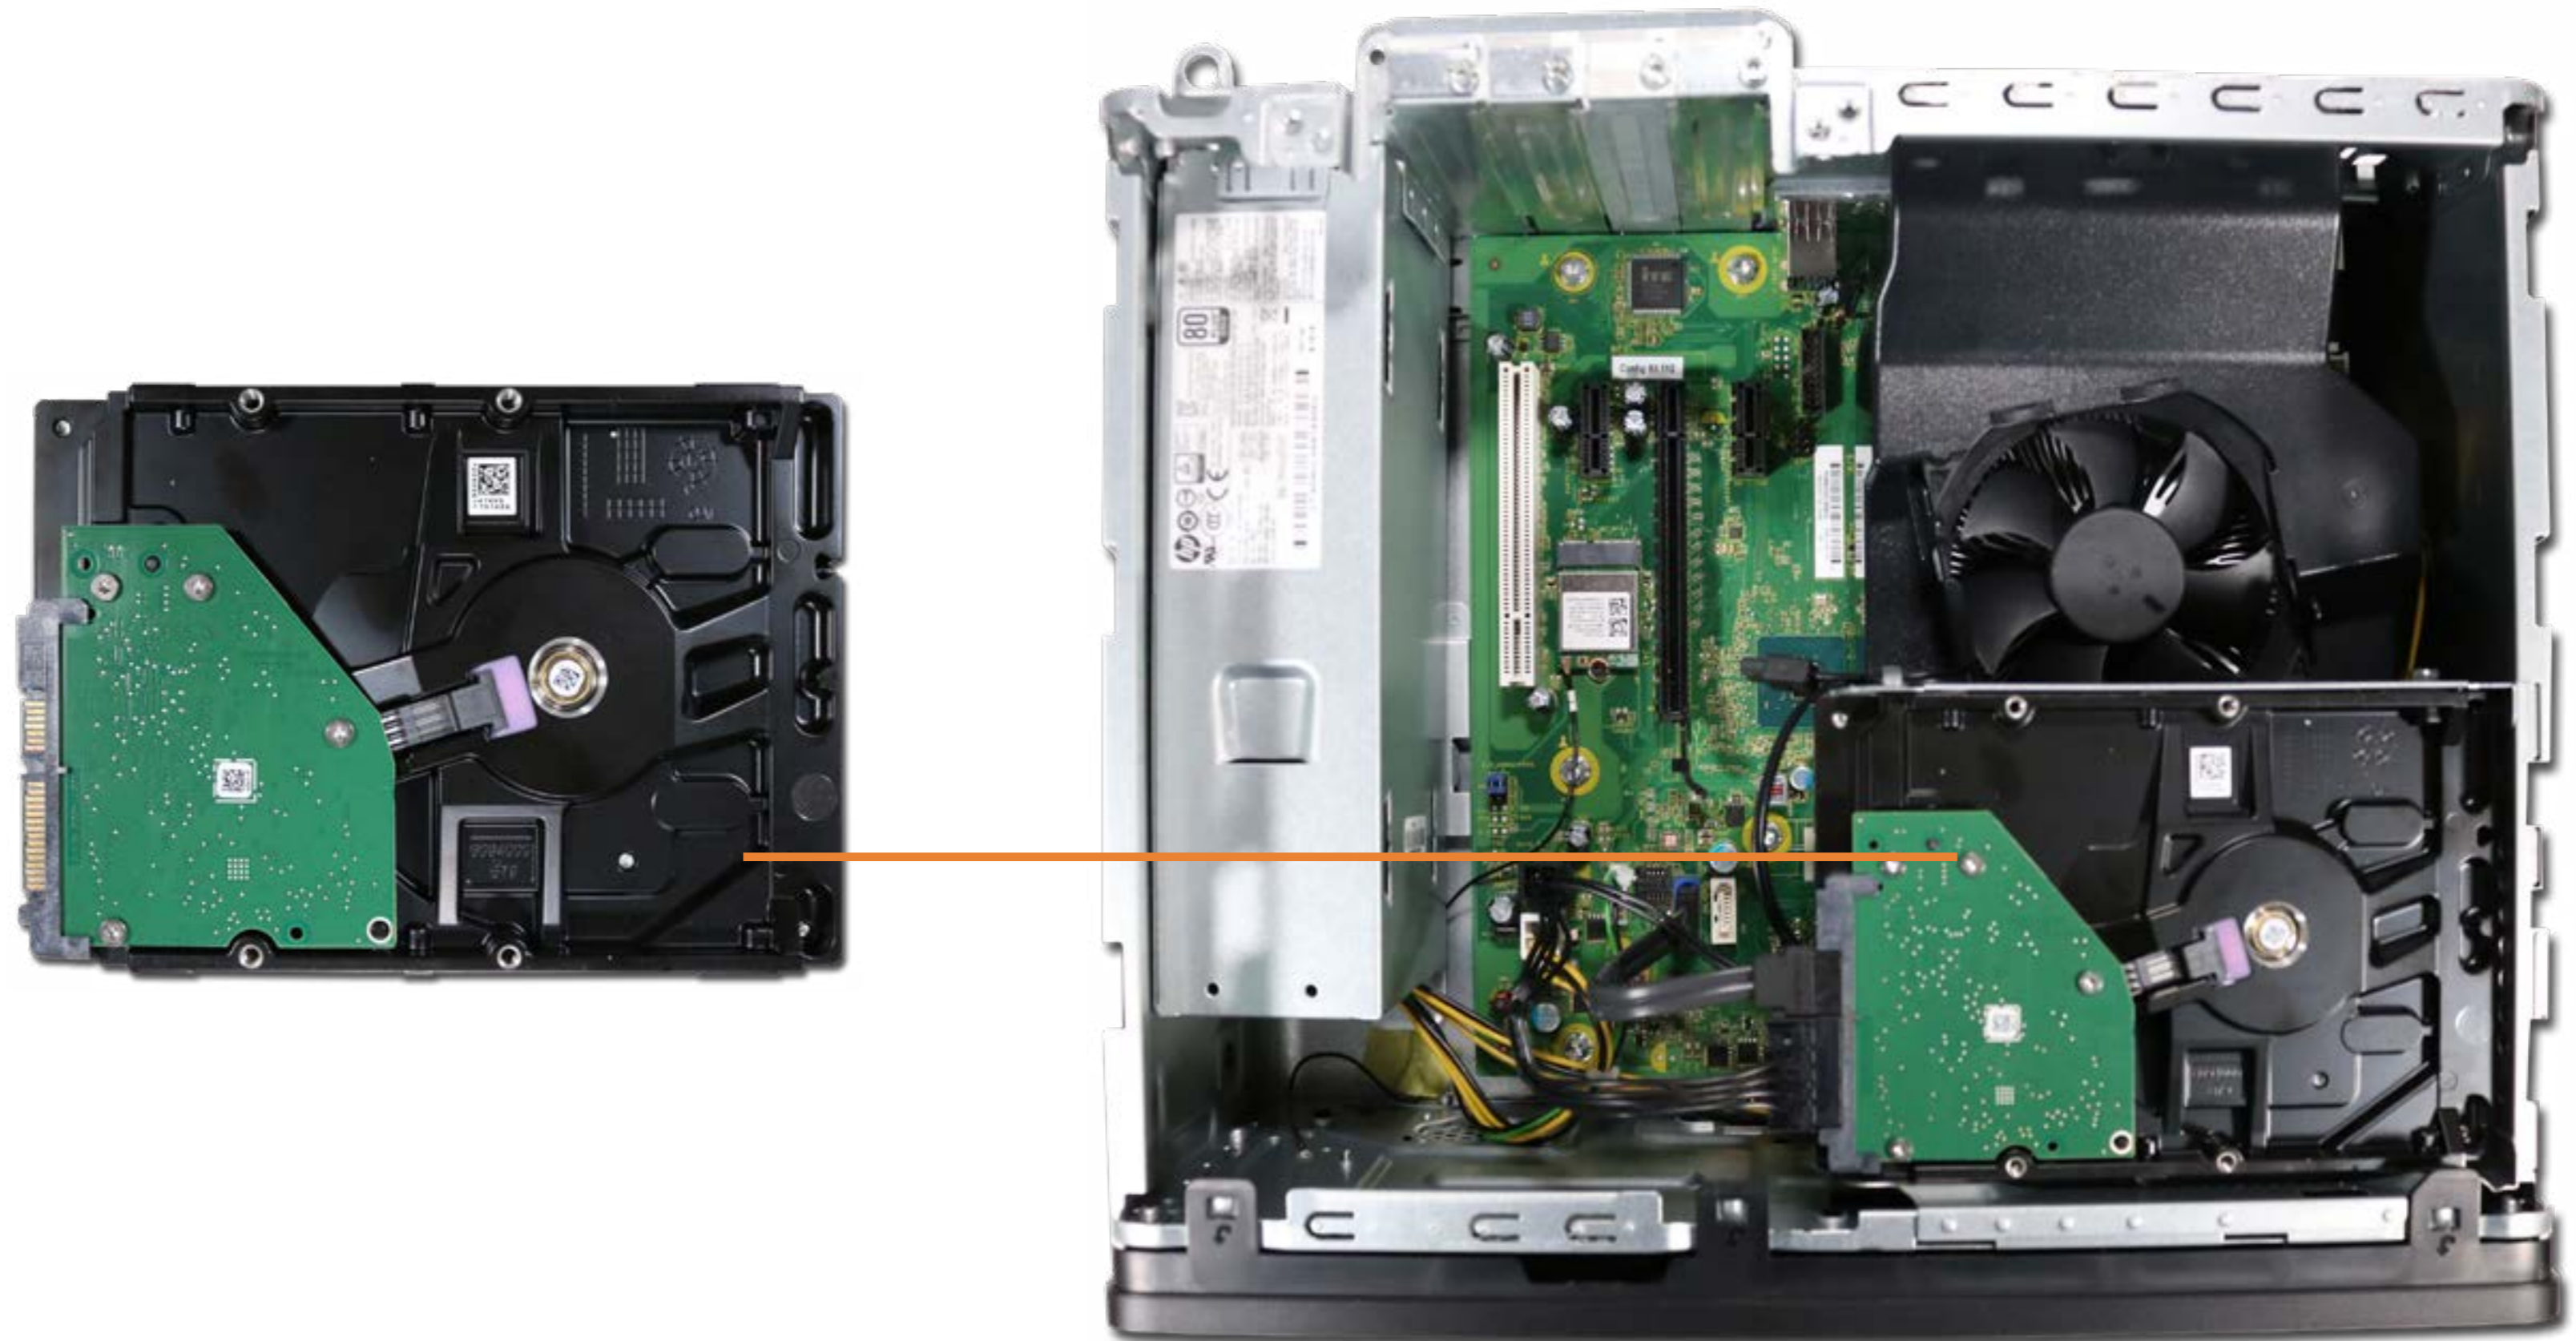

Fan/Heat Sink Assembly

CPU

Power Supply

Wireless LAN Antenna

Motherboard (Top)

Motherboard (Bottom)

[Go to External Views](#)

Hard Disk Drive

Side Panel

Wireless LAN Module

Front Bezel

Hard Disk Drive

Memory Module

Fan Duct

Parallel Port PCIe Card

Fan/Heat Sink Assembly

CPU

Power Supply

Wireless LAN Antenna

Motherboard (Top)

Motherboard (Bottom)

Go to External Views

Memory Module

Side Panel