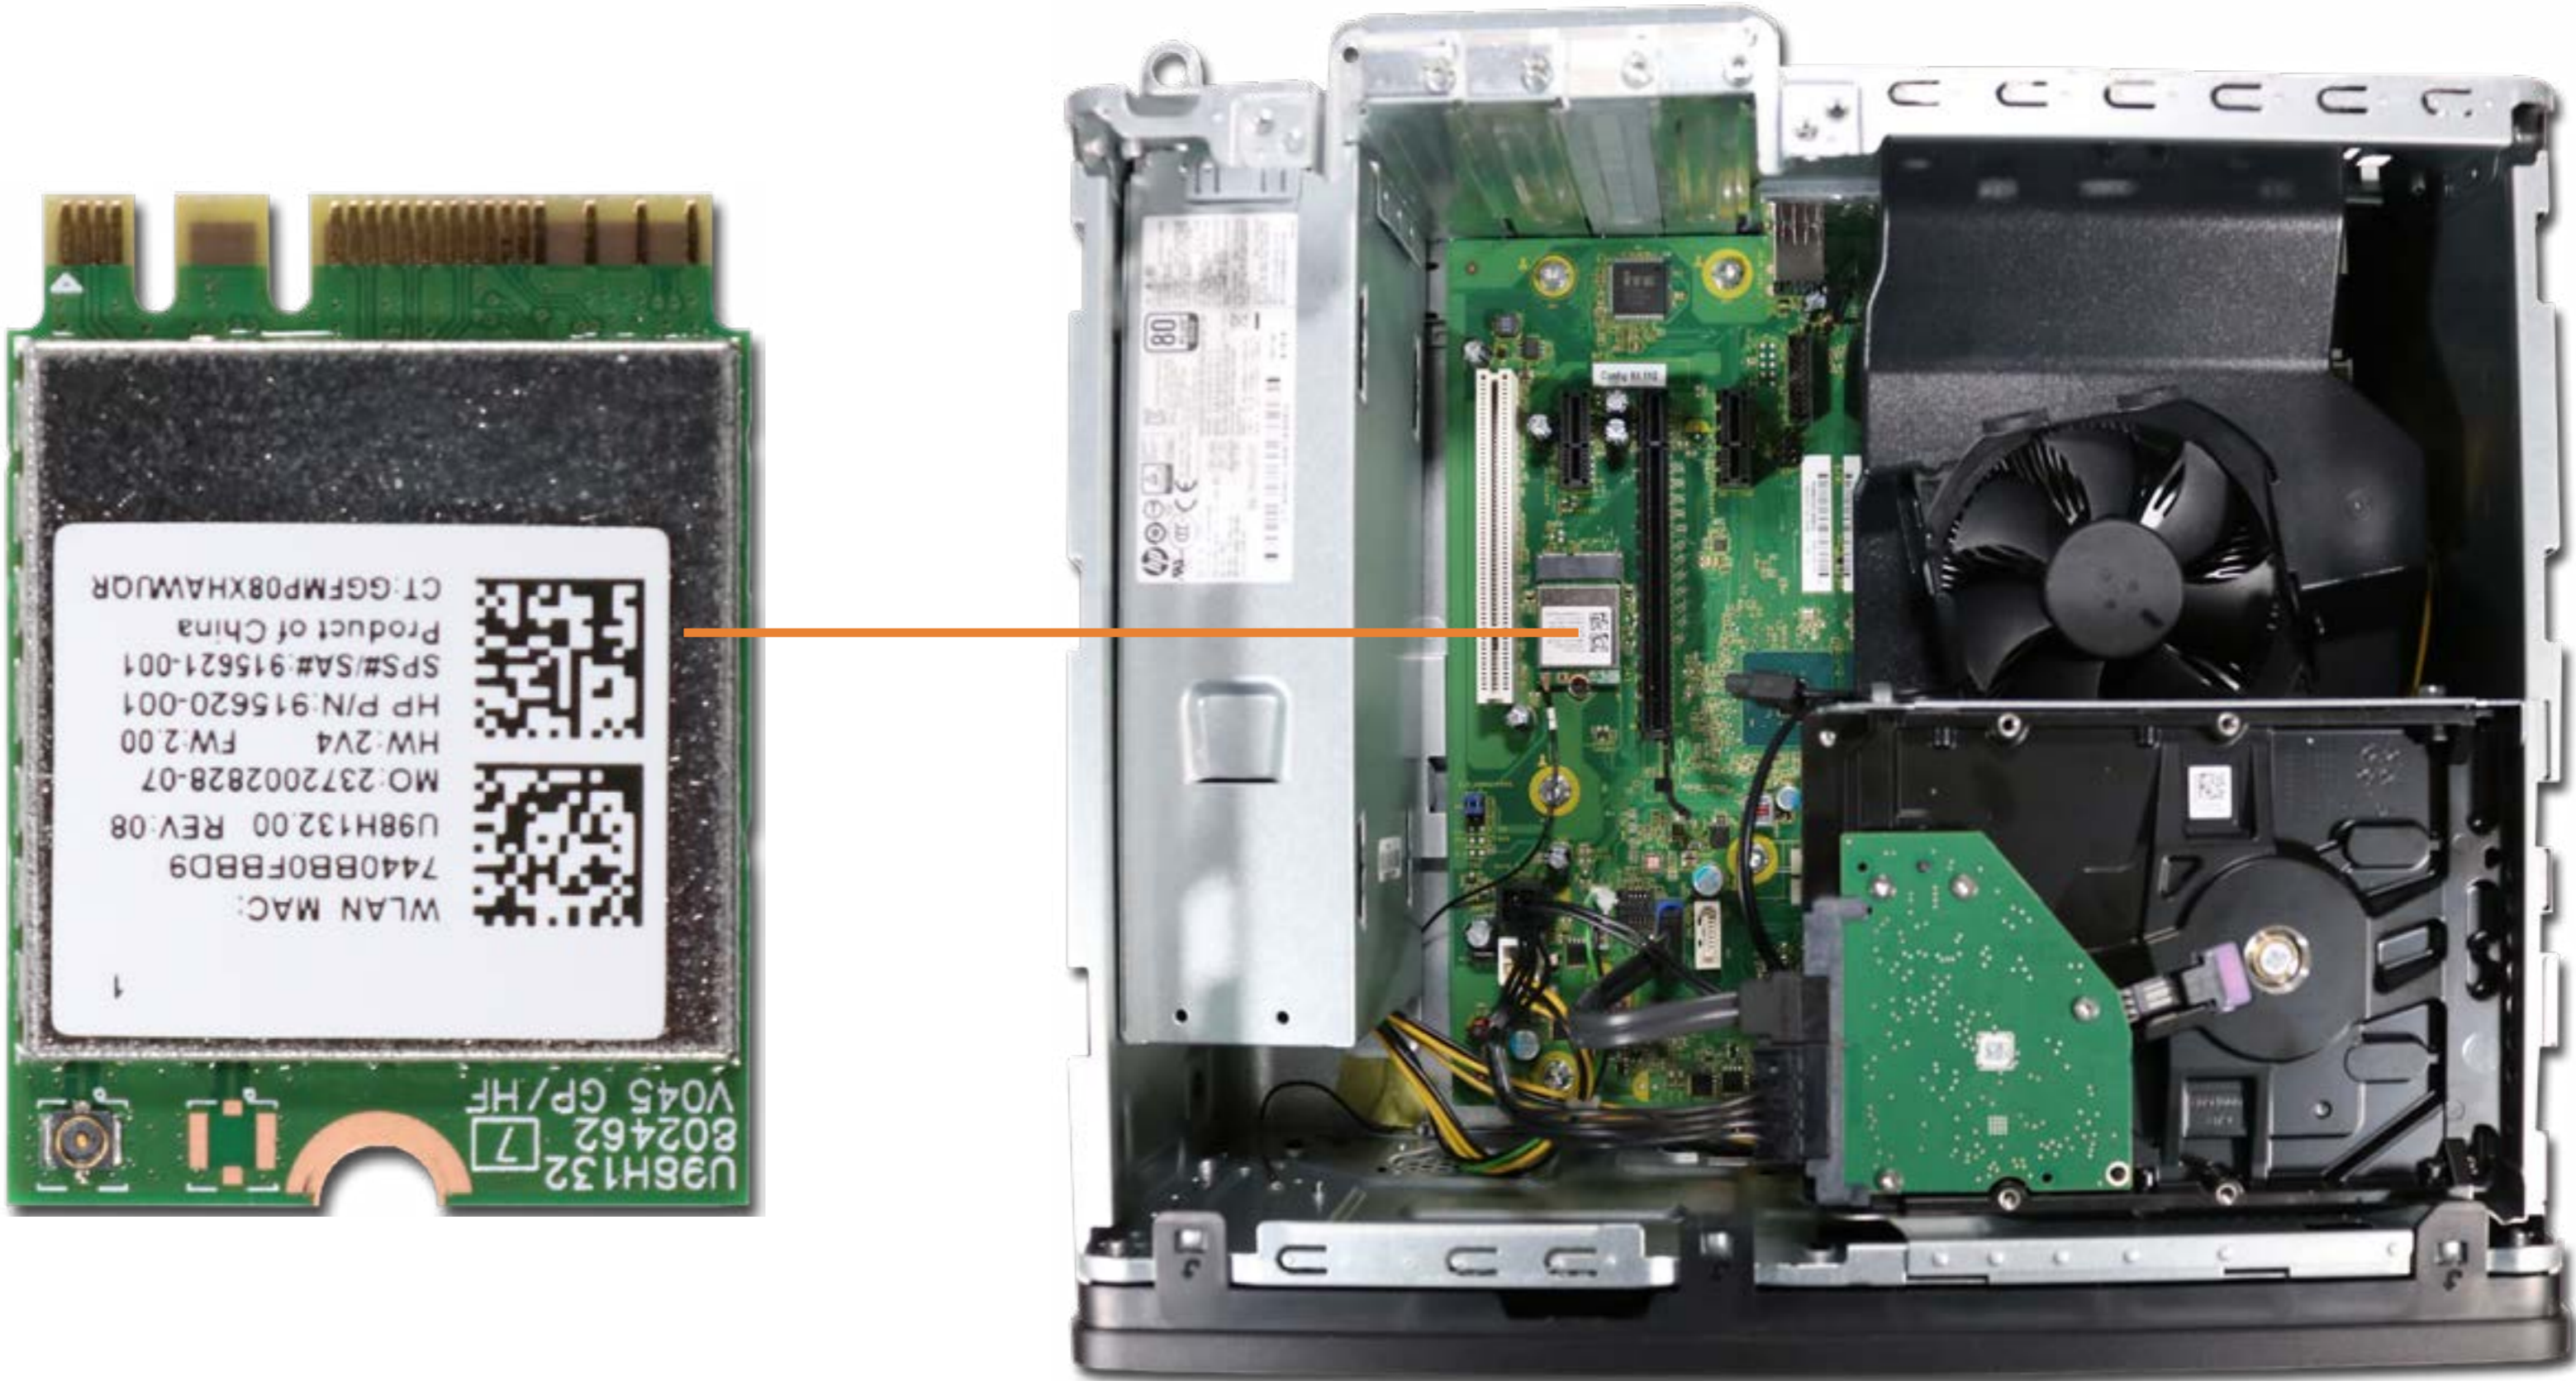

Side Panel

Side Panel

- Wireless LAN Module
- Front Bezel
- Hard Disk Drive
- Memory Module
- Fan Duct
- Parallel Port PCIe Card
- Fan/Heat Sink Assembly
- CPU
- Power Supply
- Wireless LAN Antenna
- Motherboard (Top)
- Motherboard (Bottom)

Parallel Port PCIe Card

Fan/Heat Sink Assembly

CPU

Power Supply

Wireless LAN Antenna

Motherboard (Top)

Motherboard (Bottom)

[Go to External Views](#)

Front Bezel

Side Panel

Wireless LAN Module

Front Bezel

Hard Disk Drive

Memory Module

Fan Duct

Parallel Port PCIe Card